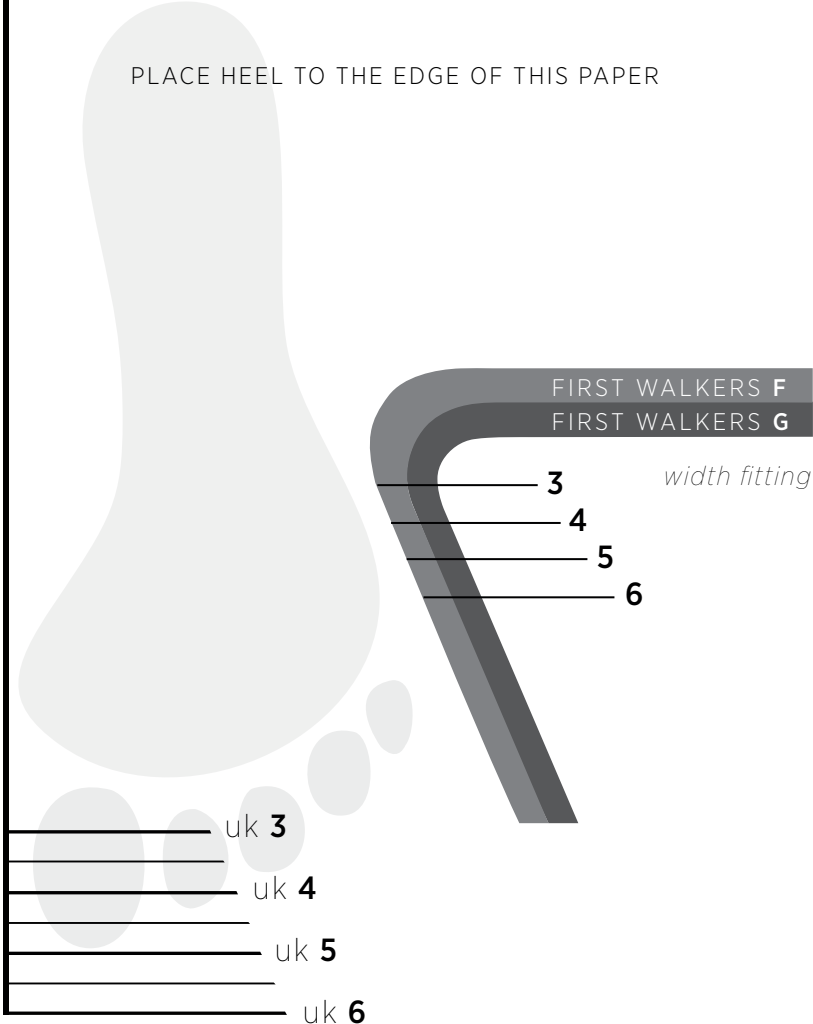

10 cm

Place the child's heel on the chart as indicated and measure to the end of the longest toe. (If the toe is between numbers, this indicates a half size).

15 cm

Find the width of your child's foot by taking note of the shoe size. Whatever the shoe size is - find this number on the foot width scale. The width will be determined by which grey area the foot sits in.

Repeat for both feet. If the two sizes are different, use the bigger size when buying your shoes.

20 cm

make note of your size ...

RIGHT FOOT:

size

width

25 cm

LINE UP INSIDE OF FOOT WITH BLACK LINE

LINE UP INSIDE OF FOOT WITH BLACK LINE

PLACE HEEL TO THE EDGE OF THIS PAPER

first walkers SIZE GUIDE

Follow these simple steps to find your Next shoe size

PRINT THIS PAGE OUT AT 100%

Do not fit to page. To make sure your computer has printed this guide to the correct size, please check the accuracy against the ruler.

Place the child's heel on the chart as indicated and measure to the end of the longest toe. (If the toe is between numbers, this indicates a half size).

Find the width of your child's foot by taking note of the shoe size. Whatever the shoe size is - find this number on the foot width scale. The width will be determined by which grey area the foot sits in.