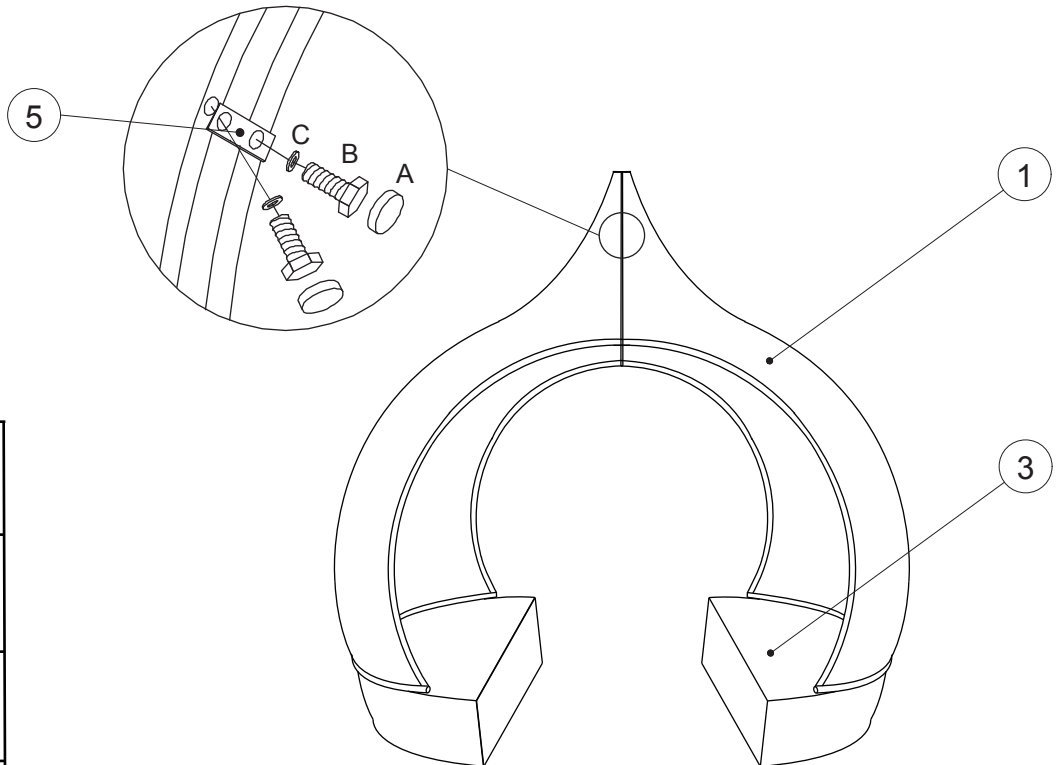

NEW PEACH DAYBED

Assembly instructions

Fixtures and fittings supplied(actual size)

Ref	Dimensions	Qty
A	∅ 13x7mm	14
B	M6x20mm	6
C	∅16x1.0mm	16
D	M6x6mm	2
E	11x17mm	2
F	23 X 125mm	2
G	M6x45mm	6
H	M6x60mm	2
4	55X20mm	2

NEW PEACH DAYBED

Assembly instructions

1 Tip - Do not fully tighten the bolts until the item is fully assembled.

Ax2	ø13 x 7.0mm
	
Gx2	M6 x 45mm
	
Cx2	ø16 x 1.0mm
	
Fx1	23 x125mm
	

x2

2

Ax4	ø13 x 7.0mm
	
Gx4	M6 x 45mm
	
Cx4	ø16 x 1.0mm
	
Fx1	23 x125mm
	

- Remember to fully tighten all bolts before turning over.

x2

NEW PEACH DAYBED

Assembly instructions

3 Tip - Do not fully tighten the bolts until the item is fully assembled.

Dx2	M6x 6.0mm
Ex2	11x 17mm
Ax2	ø13 x 7.0mm
Hx2	M6x60mm
Cx4	ø16 x 1.0mm
Fx2	23 x125mm

4

Ax4	ø13 x 7.0mm
Bx4	M6x20mm
Cx4	ø16 x 1.0mm
Fx1	23x125mm

- Remember to fully tighten all bolts before turning over.

NEW PEACH DAYBED

Assembly instructions

5

6

NEW PEACH DAYBED