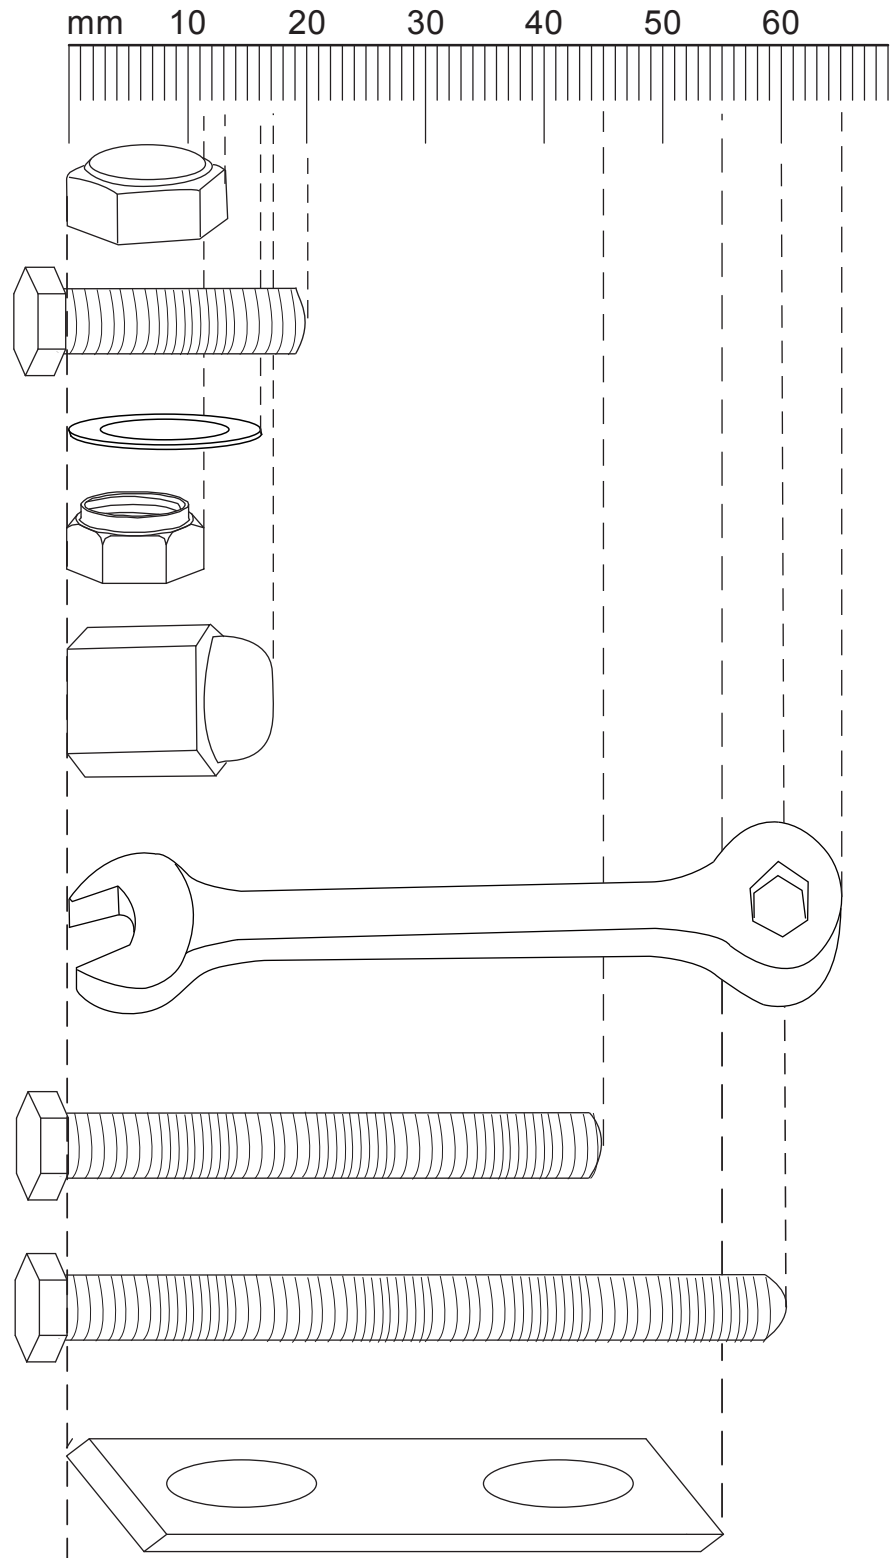

NEW PEACH DAYBED

Assembly instructions

GETTING TO KNOW YOUR PRODUCT

Components supplied. Please use this guide if you require replacement parts.

Ref	Dimensions	Visual	Qty	Ctn	Ref	Dimensions	Visual	Qty	Ctn
1	140X230cm		2	2	4	111x79cm		2	2
2	101X5cm		1	1	5	5.5X2cm		2	1
3	148X80cm		2	2	6	50x30cm		2	2

NEW PEACH DAYBED

Assembly instructions

Fixtures and fittings supplied(actual size)

Ref	Dimensions	Qty
A	∅ 13x7mm	14
B	M6x20mm	6
C	∅16x1.0mm	16
D	M6x6mm	2
E	11x17mm	2
F	23 X 125mm	2
G	M6x45mm	6
H	M6x60mm	2
4	55X20mm	2

NEW PEACH DAYBED

Assembly instructions

1 Tip - Do not fully tighten the bolts until the item is fully assembled.

Ax2	ø13 x 7.0mm
	
Gx2	M6 x 45mm
	
Cx2	ø16 x 1.0mm
	
Fx1	23 x125mm
	

x2

2

Ax4	ø13 x 7.0mm
	
Gx4	M6 x 45mm
	
Cx4	ø16 x 1.0mm
	
Fx1	23 x125mm
	

4

Ax4	ø13 x 7.0mm
Bx4	M6x20mm
Cx4	ø16 x 1.0mm
Fx1	23x125mm

- Remember to fully tighten all bolts before turning over.

NEW PEACH DAYBED

Assembly instructions

5

6

NEW PEACH DAYBED