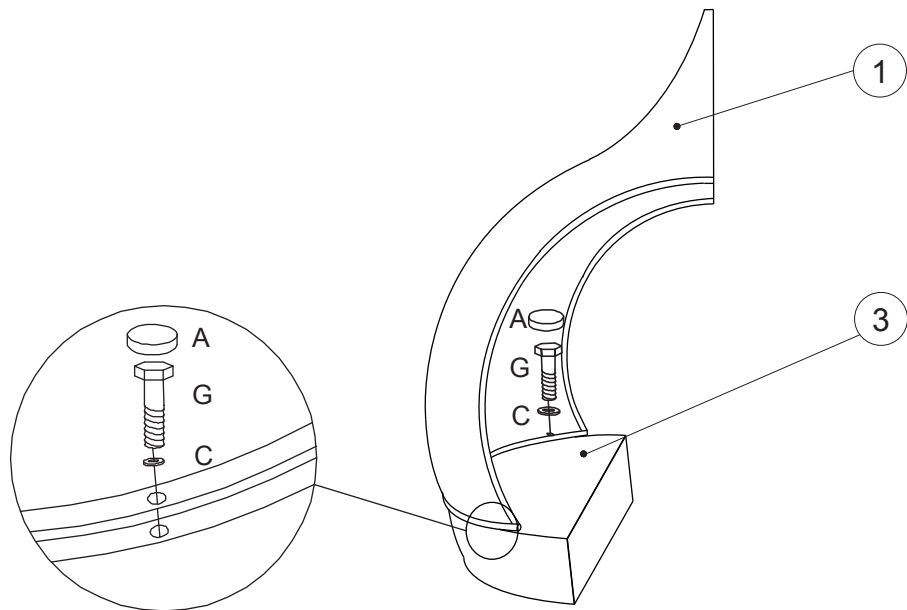

NEW PEACH DAYBED

Assembly instructions

Fixtures and fittings supplied(actual size)

Ref	Dimensions	Qty
A	∅ 13x7mm	14
B	M6x20mm	6
C	∅16x1.0mm	16
D	M6x6mm	2
E	11x17mm	2
F	23 X 125mm	2
G	M6x45mm	6
H	M6x60mm	2
4	55X20mm	2

NEW PEACH DAYBED

Assembly instructions

1 Tip - Do not fully tighten the bolts until the item is fully assembled.

Ax2	ø13 x 7.0mm
	
Gx2	M6 x 45mm
	
Cx2	ø16 x 1.0mm
	
Fx1	23 x125mm
	

x2

2

Ax4	ø13 x 7.0mm
	
Gx4	M6 x 45mm
	
Cx4	ø16 x 1.0mm
	
Fx1	23 x125mm
	

- Remember to fully tighten all bolts before turning over.

x2

NEW PEACH DAYBED

Assembly instructions

3 Tip - Do not fully tighten the bolts until the item is fully assembled.

Dx2	M6x 6.0mm
Ex2	11x 17mm
Ax2	ø13 x 7.0mm
Hx2	M6x60mm
Cx4	ø16 x 1.0mm
Fx2	23 x125mm

4

Ax4	ø13 x 7.0mm
Bx4	M6x20mm
Cx4	ø16 x 1.0mm
Fx1	23x125mm

- Remember to fully tighten all bolts before turning over.

NEW PEACH DAYBED

Assembly instructions

5

6

NEW PEACH DAYBED