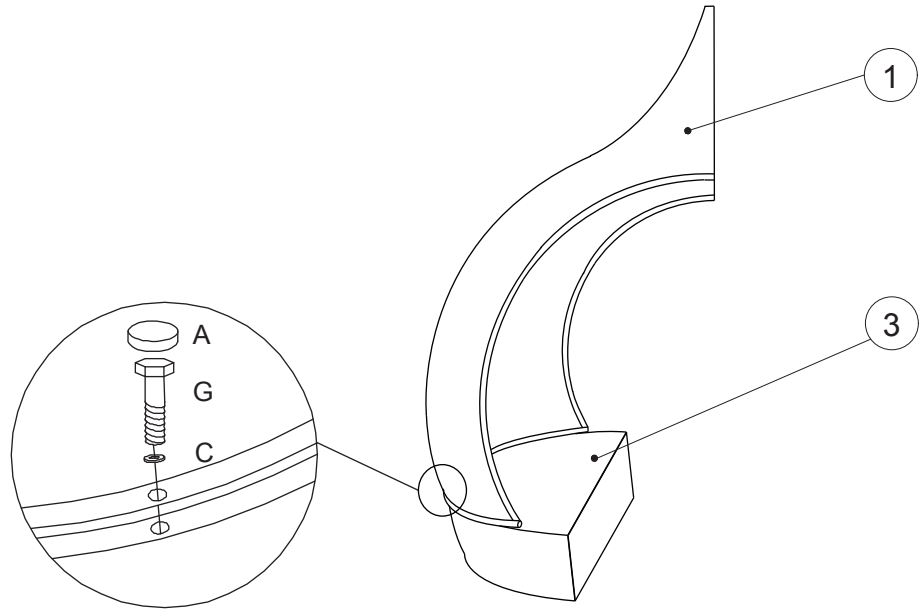

NEW PEACH DAYBED

Assembly instructions

GETTING TO KNOW YOUR PRODUCT

Components supplied. Please use this guide if you require replacement parts.

Ref	Dimensions	Visual	Qty	Ctn	Ref	Dimensions	Visual	Qty	Ctn
1	140X230cm		2	2	4	111x79cm		2	2
2	101X5cm		1	1	5	5.5X2cm		2	1
3	148X80cm		2	2	6	50x30cm		2	2

NEW PEACH DAYBED

Assembly instructions

Fixtures and fittings supplied(actual size)

Ref	Dimensions	Qty
A	∅ 13x7mm	14
B	M6x20mm	6
C	∅16x1.0mm	16
D	M6x6mm	2
E	11x17mm	2
F	23 X 125mm	2
G	M6x45mm	6
H	M6x60mm	2
4	55X20mm	2

NEW PEACH DAYBED

Assembly instructions

1 Tip - Do not fully tighten the bolts until the item is fully assembled.

Ax2	ø13 x 7.0mm
	
Gx2	M6 x 45mm
	
Cx2	ø16 x 1.0mm
	
Fx1	23 x125mm
	

x2

2

Ax4	ø13 x 7.0mm
	
Gx4	M6 x 45mm
	
Cx4	ø16 x 1.0mm
	
Fx1	23 x125mm
	

- Remember to fully tighten all bolts before turning over.

x2

NEW PEACH DAYBED

Assembly instructions

3 Tip - Do not fully tighten the bolts until the item is fully assembled.

Dx2	M6x 6.0mm
Ex2	11x 17mm
Ax2	ø13 x 7.0mm
Hx2	M6x60mm
Cx4	ø16 x 1.0mm
Fx2	23 x125mm