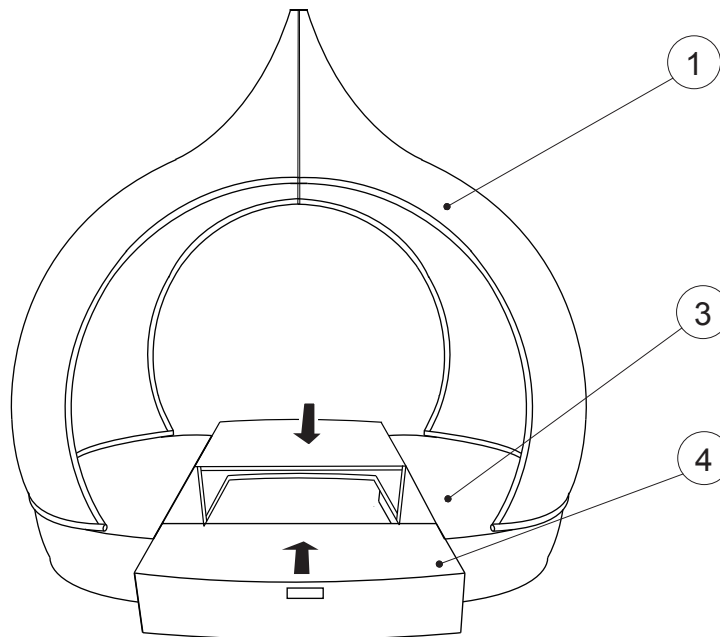

4

Ax4	ø13 x 7.0mm
Bx4	M6x20mm
Cx4	ø16 x 1.0mm
Fx1	23x125mm

- Remember to fully tighten all bolts before turning over.

NEW PEACH DAYBED

Assembly instructions

5

6

NEW PEACH DAYBED