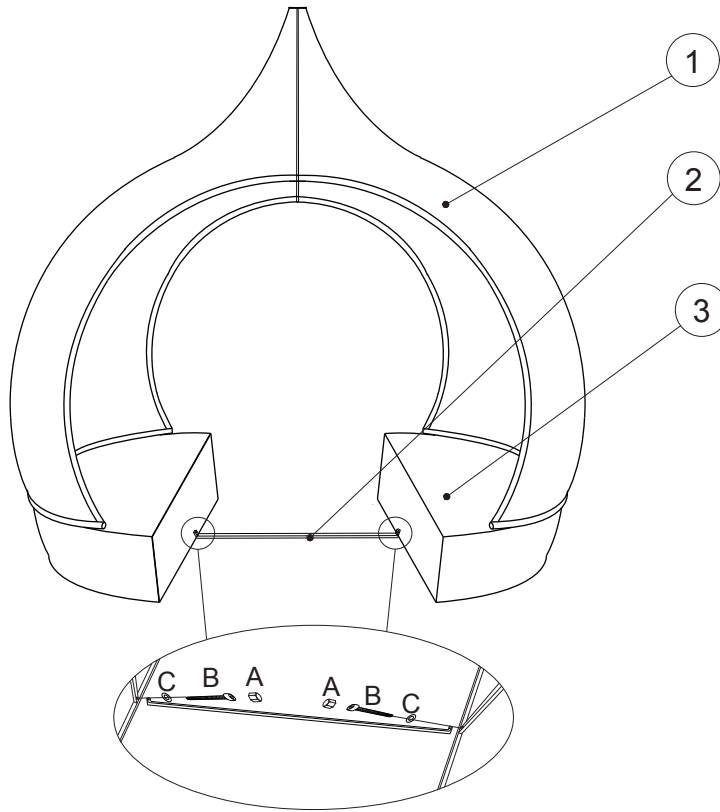

NEW PEACH DAYBED

Assembly instructions

Fixtures and fittings supplied(actual size)

Ref	Dimensions	Qty
A	∅ 13x7mm	14
B	M6x20mm	6
C	∅16x1.0mm	16
D	M6x6mm	2
E	11x17mm	2
F	23 X 125mm	2
G	M6x45mm	6
H	M6x60mm	2
4	55X20mm	2

- Remember to fully tighten all bolts before turning over.

x2

NEW PEACH DAYBED

Assembly instructions

3 Tip - Do not fully tighten the bolts until the item is fully assembled.

Dx2	M6x 6.0mm
Ex2	11x 17mm
Ax2	ø13 x 7.0mm
Hx2	M6x60mm
Cx4	ø16 x 1.0mm
Fx2	23 x125mm

4

Ax4	ø13 x 7.0mm
Bx4	M6x20mm
Cx4	ø16 x 1.0mm
Fx1	23x125mm

- Remember to fully tighten all bolts before turning over.

NEW PEACH DAYBED

Assembly instructions

5

6

NEW PEACH DAYBED