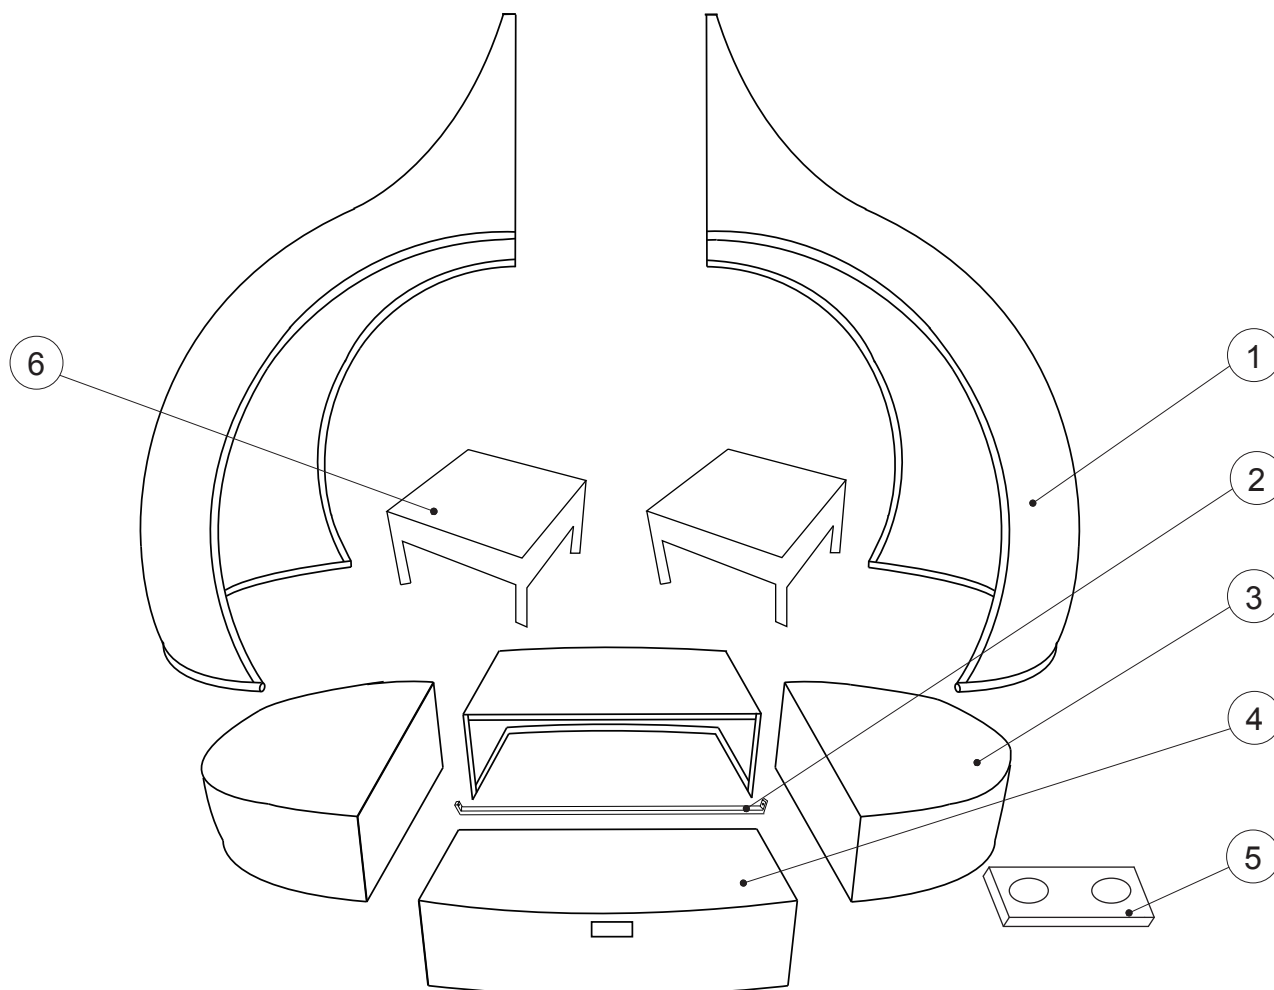

NEW PEACH DAYBED

Assembly instructions

GETTING TO KNOW YOUR PRODUCT

Components supplied. Please use this guide if you require replacement parts.

Ref	Dimensions	Visual	Qty	Ctn	Ref	Dimensions	Visual	Qty	Ctn
1	140X230cm		2	2	4	111x79cm		2	2
2	101X5cm		1	1	5	5.5X2cm		2	1
3	148X80cm		2	2	6	50x30cm		2	2

NEW PEACH DAYBED

Assembly instructions

Fixtures and fittings supplied(actual size)

Ref	Dimensions	Qty
A	∅ 13x7mm	14
B	M6x20mm	6
C	∅16x1.0mm	16
D	M6x6mm	2
E	11x17mm	2
F	23 X 125mm	2
G	M6x45mm	6
H	M6x60mm	2
4	55X20mm	2

NEW PEACH DAYBED

Assembly instructions

1 Tip - Do not fully tighten the bolts until the item is fully assembled.

Ax2	ø13 x 7.0mm
	
Gx2	M6 x 45mm
	
Cx2	ø16 x 1.0mm
	
Fx1	23 x125mm
	

x2

2

Ax4	ø13 x 7.0mm
	
Gx4	M6 x 45mm
	
Cx4	ø16 x 1.0mm
	
Fx1	23 x125mm
	