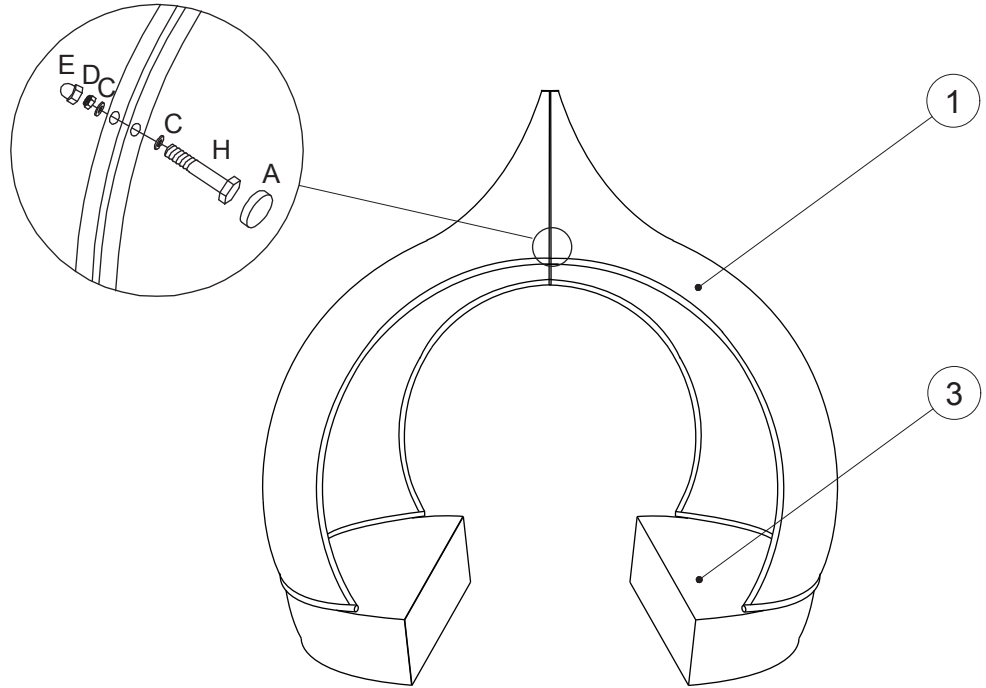

NEW PEACH DAYBED

Assembly instructions

Fixtures and fittings supplied(actual size)

Ref	Dimensions	Qty
A	∅ 13x7mm	14
B	M6x20mm	6
C	∅16x1.0mm	16
D	M6x6mm	2
E	11x17mm	2
F	23 X 125mm	2
G	M6x45mm	6
H	M6x60mm	2
4	55X20mm	2

NEW PEACH DAYBED

Assembly instructions

1 Tip - Do not fully tighten the bolts until the item is fully assembled.

Ax2	ø13 x 7.0mm
	
Gx2	M6 x 45mm
	
Cx2	ø16 x 1.0mm
	
Fx1	23 x125mm
	

x2

2

Ax4	ø13 x 7.0mm
	
Gx4	M6 x 45mm
	
Cx4	ø16 x 1.0mm
	
Fx1	23 x125mm
	

- Remember to fully tighten all bolts before turning over.

x2

NEW PEACH DAYBED

Assembly instructions

3 Tip - Do not fully tighten the bolts until the item is fully assembled.

Dx2	M6x 6.0mm
Ex2	11x 17mm
Ax2	ø13 x 7.0mm
Hx2	M6x60mm
Cx4	ø16 x 1.0mm
Fx2	23 x125mm

4

Ax4	ø13 x 7.0mm
Bx4	M6x20mm
Cx4	ø16 x 1.0mm
Fx1	23x125mm

- Remember to fully tighten all bolts before turning over.

NEW PEACH DAYBED

Assembly instructions

5

6

NEW PEACH DAYBED