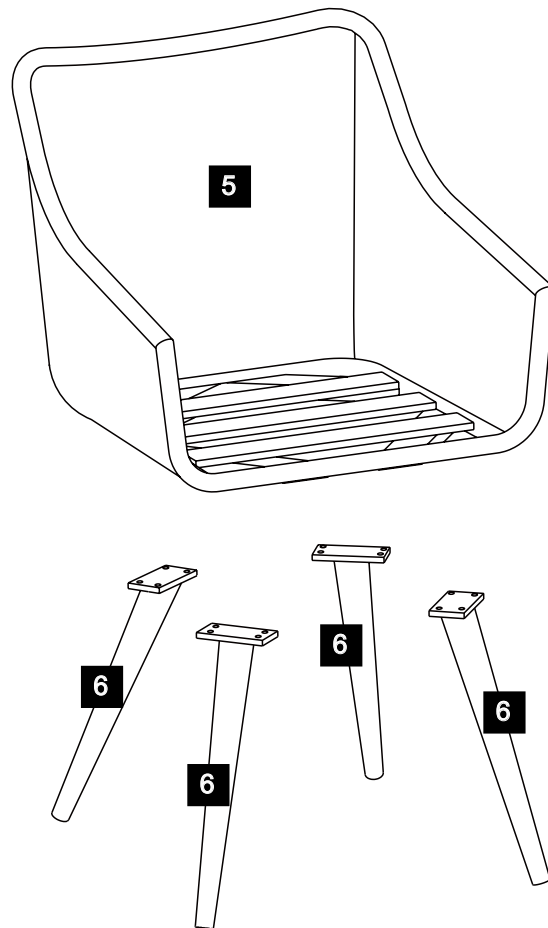

Components supplied

Ref	Dimensions	Visual	Qty
1	173x98cm		1
2	175x100cm		1
3	10x72cm		2
4	10x72cm		2
5	62x65cm		6
6	10x43cm		24
7	49x49cm		6

Fixtures and fittings supplied (actual size)

Ref	Dimensions	Visual	Qty	Spare Fitting
A	∅13x5mm		112	14
B	∅6x20mm		112	14
C	∅12x1.0mm		112	14

D	6 x 75mm		7
---	----------	---	---

GETTING TO KNOW YOUR PRODUCT

1 Tip - Do not fully tighten the bolts until the item is fully assembled.

	A x 16 ø13x5mm
	B x 16 ø6x20mm
	C x 16 ø12x1.0mm
	D x 1 6x75mm

2

GETTING TO KNOW YOUR PRODUCT

1 Tip - Do not fully tighten the bolts until the item is fully assembled.

	A x 16 ø13x5mm
	B x 16 ø6x20mm
	C x 16 ø12x1.0mm
	D x 1 6x75mm

2

next

TARANTO DINING SET

118163