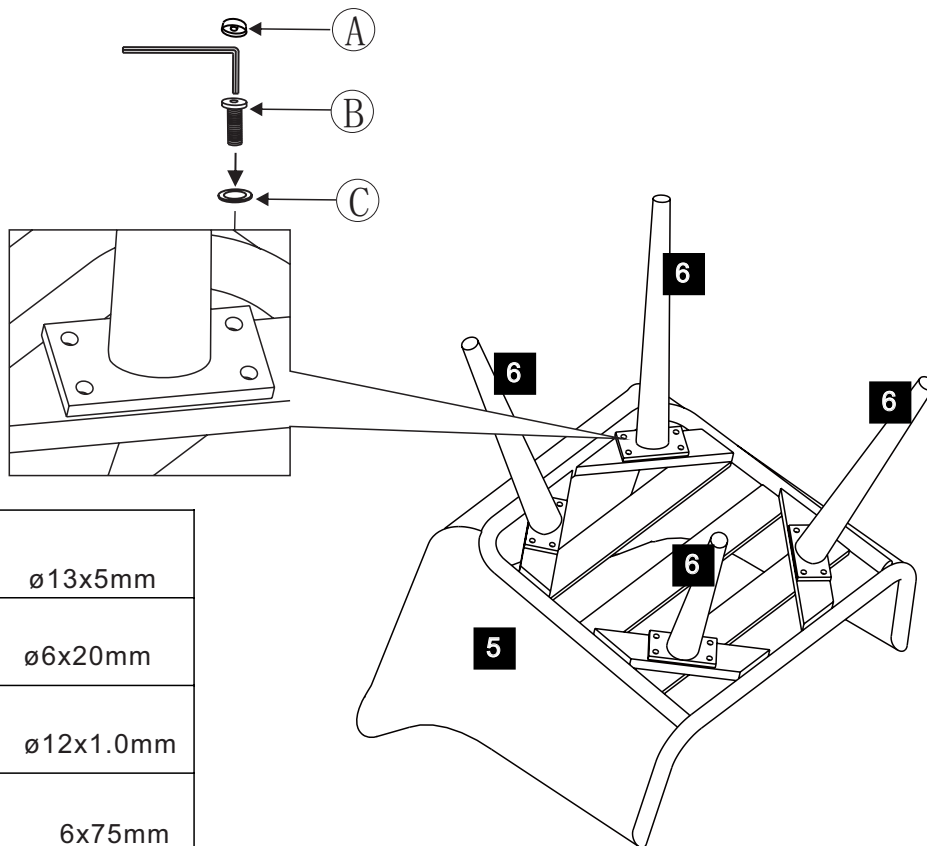

Components supplied

Ref	Dimensions	Visual	Qty
1	173x98cm		1
2	175x100cm		1
3	10x72cm		2
4	10x72cm		2
5	62x65cm		6
6	10x43cm		24
7	49x49cm		6

Fixtures and fittings supplied (actual size)

Ref	Dimensions	Visual	Qty	Spare Fitting
A	∅13x5mm		112	14
B	∅6x20mm		112	14
C	∅12x1.0mm		112	14

D	6 x 75mm		7
---	----------	---	---

GETTING TO KNOW YOUR PRODUCT

1 Tip - Do not fully tighten the bolts until the item is fully assembled.

	A x 16 ø13x5mm
	B x 16 ø6x20mm
	C x 16 ø12x1.0mm
	D x 1 6x75mm

2

GETTING TO KNOW YOUR PRODUCT

1 Tip - Do not fully tighten the bolts until the item is fully assembled.

	A x 16 ø13x5mm
	B x 16 ø6x20mm
	C x 16 ø12x1.0mm
	D x 1 6x75mm

2

next

TARANTO DINING SET

118163