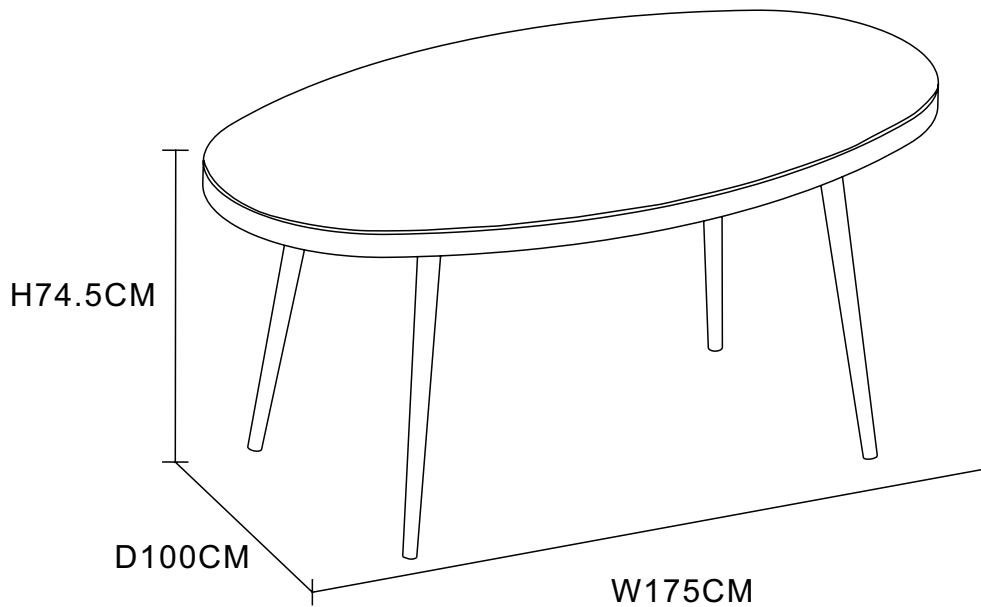

next

TARANTO DINING SET

118163

Assembly instructions

IMPORTANT-RETAIN FOR FUTURE REFERENCE