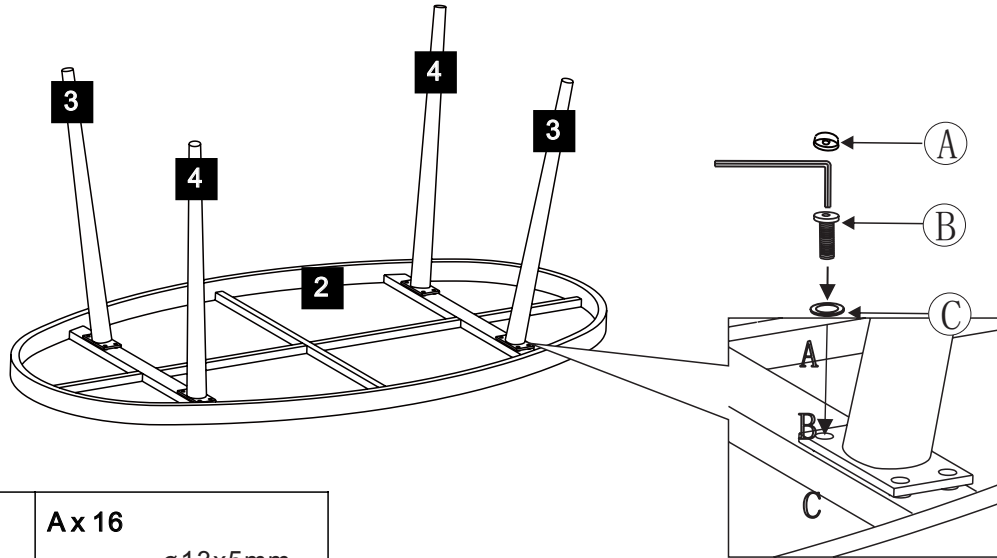

Components supplied

Ref	Dimensions	Visual	Qty
1	173x98cm		1
2	175x100cm		1
3	10x72cm		2
4	10x72cm		2
5	62x65cm		6
6	10x43cm		24
7	49x49cm		6

Fixtures and fittings supplied (actual size)

Ref	Dimensions	Visual	Qty	Spare Fitting
A	∅13x5mm		112	14
B	∅6x20mm		112	14
C	∅12x1.0mm		112	14

D	6 x 75mm		7
---	----------	---	---

GETTING TO KNOW YOUR PRODUCT

1 Tip - Do not fully tighten the bolts until the item is fully assembled.

	A x 16 ø13x5mm
	B x 16 ø6x20mm
	C x 16 ø12x1.0mm
	D x 1 6x75mm

2

GETTING TO KNOW YOUR PRODUCT

1 Tip - Do not fully tighten the bolts until the item is fully assembled.

	A x 16 ø13x5mm
	B x 16 ø6x20mm
	C x 16 ø12x1.0mm
	D x 1 6x75mm

2

next

TARANTO DINING SET

118163