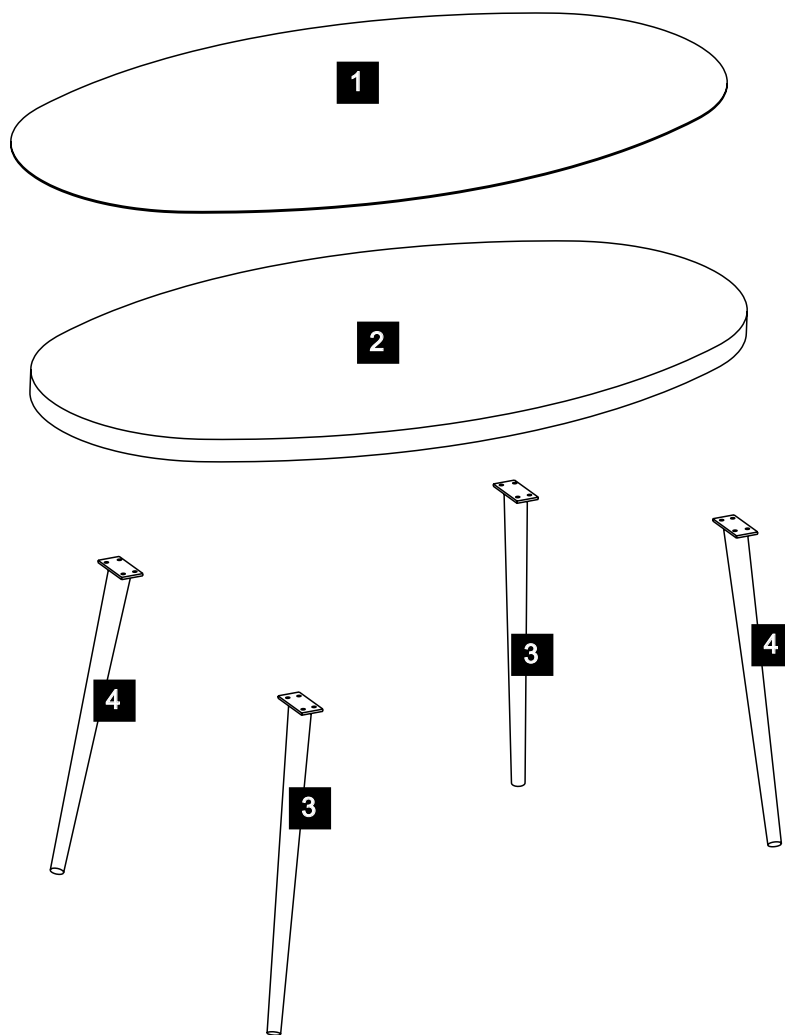

Components supplied

Ref	Dimensions	Visual	Qty
1	173x98cm		1
2	175x100cm		1
3	10x72cm		2
4	10x72cm		2
5	62x65cm		6
6	10x43cm		24
7	49x49cm		6

Fixtures and fittings supplied (actual size)

Ref	Dimensions	Visual	Qty	Spare Fitting
A	∅13x5mm		112	14
B	∅6x20mm		112	14
C	∅12x1.0mm		112	14

D	6 x 75mm		7
---	----------	---	---

GETTING TO KNOW YOUR PRODUCT

1 Tip - Do not fully tighten the bolts until the item is fully assembled.

	A x 16 ø13x5mm
	B x 16 ø6x20mm
	C x 16 ø12x1.0mm
	D x 1 6x75mm

2

GETTING TO KNOW YOUR PRODUCT

1 Tip - Do not fully tighten the bolts until the item is fully assembled.

	A x 16 ø13x5mm
	B x 16 ø6x20mm
	C x 16 ø12x1.0mm
	D x 1 6x75mm

2

next

TARANTO DINING SET

118163