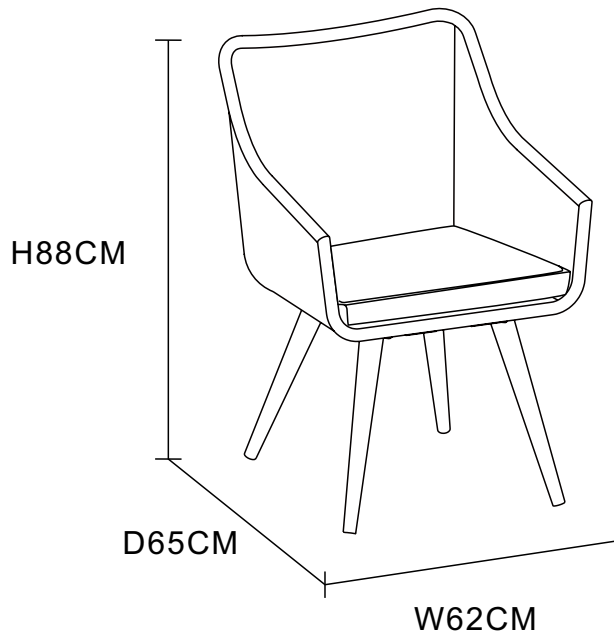

next

TARANTO DINING SET

118163

Assembly instructions

IMPORTANT-RETAIN FOR FUTURE REFERENCE