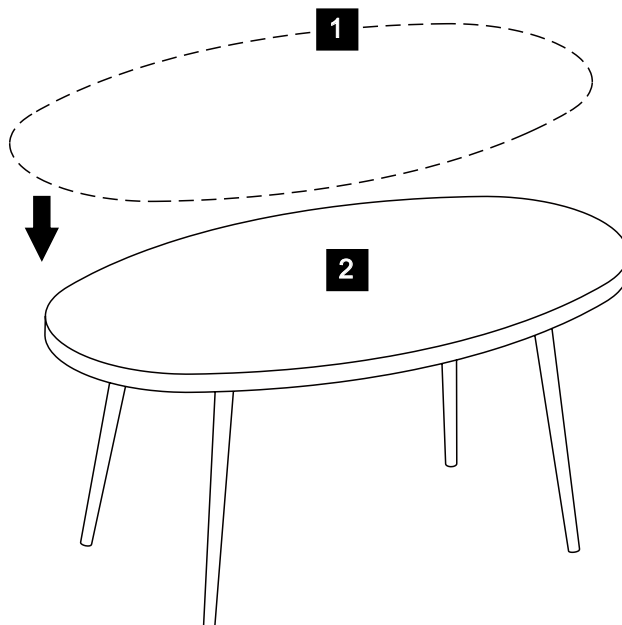

Components supplied

Ref	Dimensions	Visual	Qty
1	173x98cm		1
2	175x100cm		1
3	10x72cm		2
4	10x72cm		2
5	62x65cm		6
6	10x43cm		24
7	49x49cm		6

Fixtures and fittings supplied (actual size)

Ref	Dimensions	Visual	Qty	Spare Fitting
A	∅13x5mm		112	14
B	∅6x20mm		112	14
C	∅12x1.0mm		112	14

D	6 x 75mm		7
---	----------	---	---

GETTING TO KNOW YOUR PRODUCT

1 Tip - Do not fully tighten the bolts until the item is fully assembled.

	A x 16 ø13x5mm
	B x 16 ø6x20mm
	C x 16 ø12x1.0mm
	D x 1 6x75mm

2

GETTING TO KNOW YOUR PRODUCT

1 Tip - Do not fully tighten the bolts until the item is fully assembled.

	A x 16 ø13x5mm
	B x 16 ø6x20mm
	C x 16 ø12x1.0mm
	D x 1 6x75mm

2

next

TARANTO DINING SET

118163