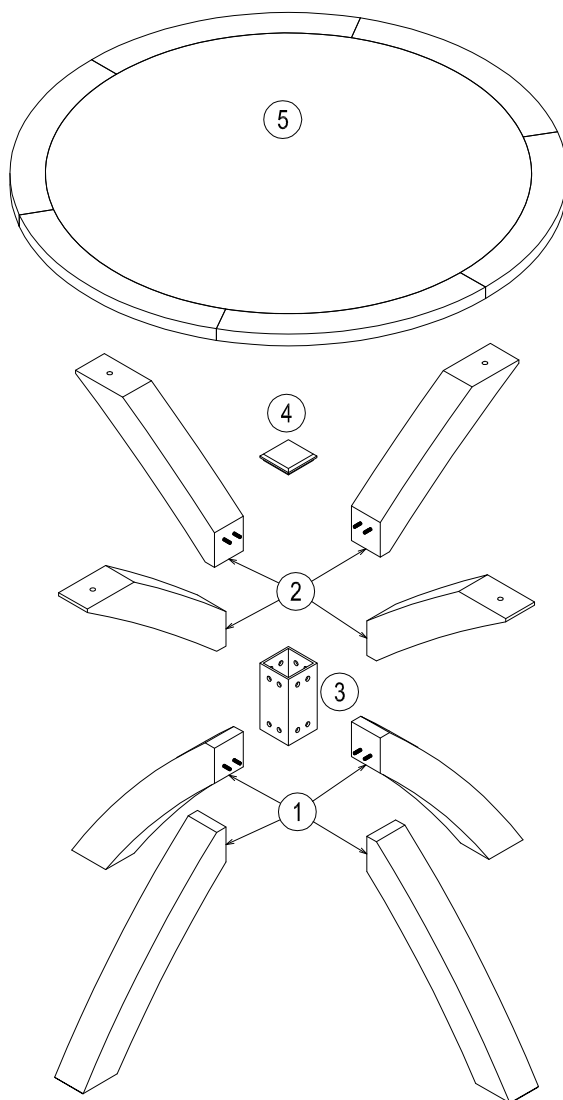

GETTING TO KNOW YOUR PRODUCT

Components supplied. Please use this guide if you require replacement parts.

Ref	Dimensions	Visual	Qty	Ctn
1	60 x 8cm		4	2
2	48 x 8cm		4	2
3	16 x 8cm		1	2
4	8 x 8cm		1	2
5	110 x 110cm		1	1