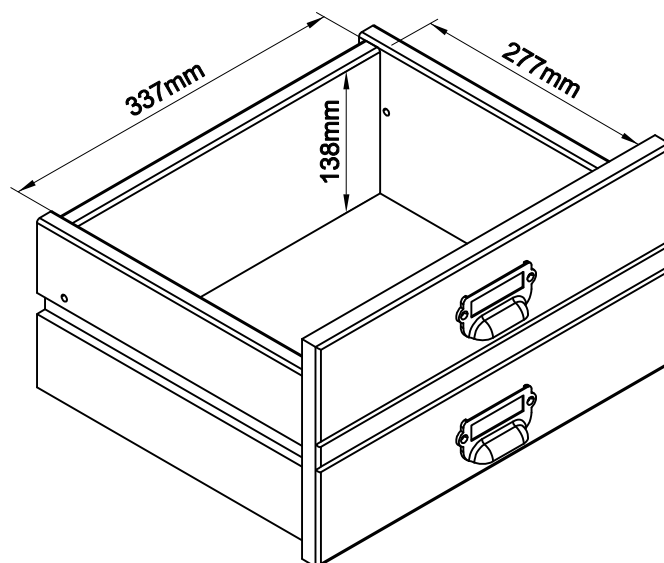

next

HUXLEY LARGE SIDEBOARD

169891/172251

Assembly instructions