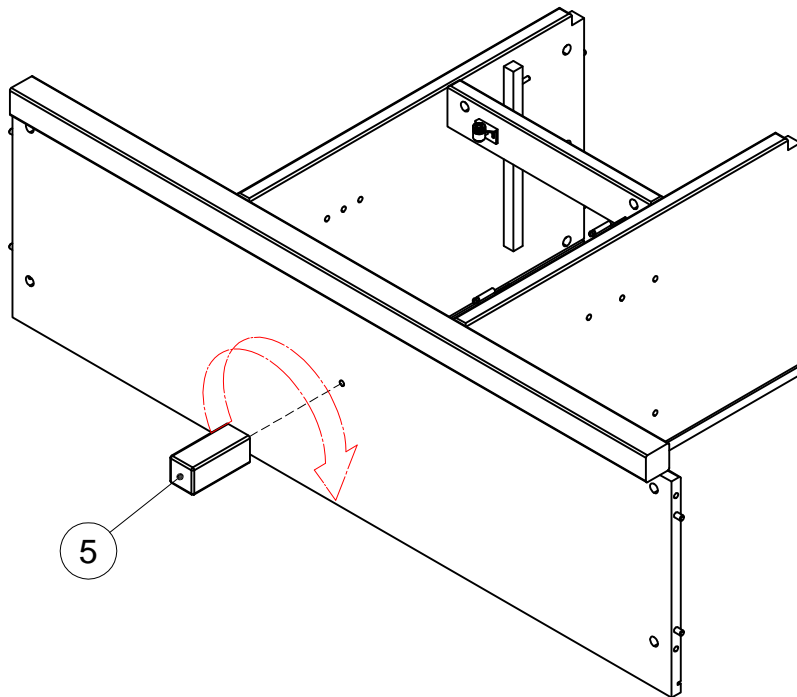

11

PH2 201x6 15x12mm
not supplied

12