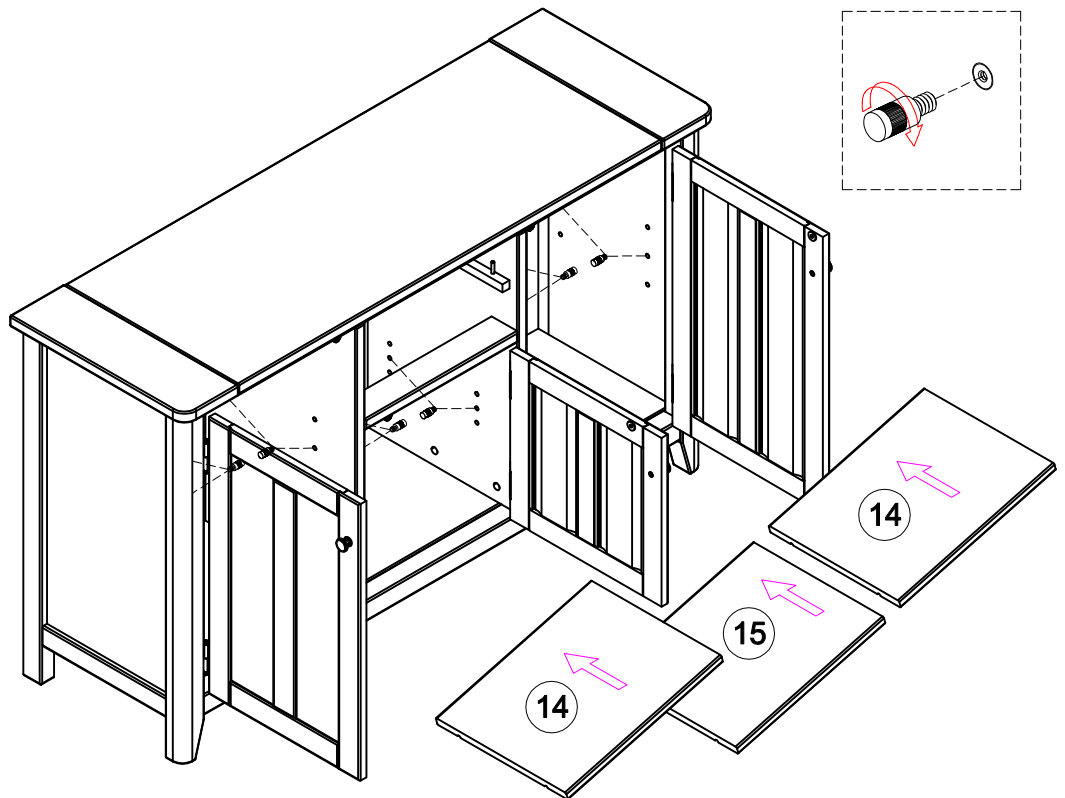

15

16

17

18

19

20

# HUXLEY LARGE SIDEBOARD

169891/172251

Assembly instructions

21

22

- 1. Move the item into position and attach the end of the strap to the wall with the appropriate screw, washer and wall plug for your wall type .
- 2. **WARNING:** Always ensure the area to be drilled is free from hidden electrical wires, water and gas pipes.
- 3. **NOTE:** Wall fixings are not included , please source suitable fixings for your wall type, if in doubt, please consult a qualified tradesman.