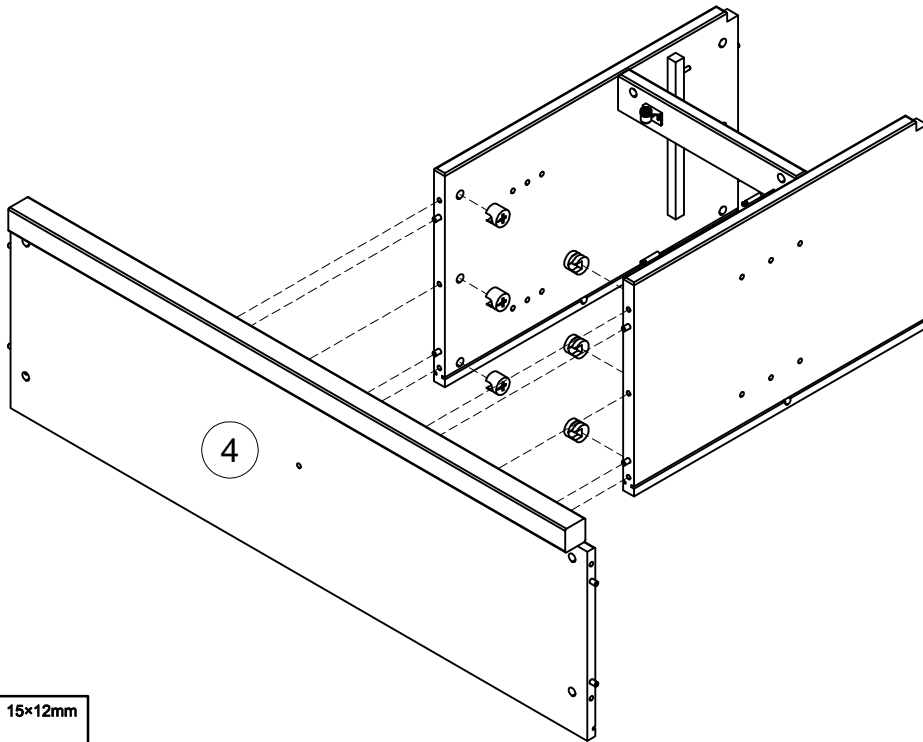

START

CORRECT  
LOCK

10

11

PH2 201x6 15x12mm  
not supplied

12

13

14