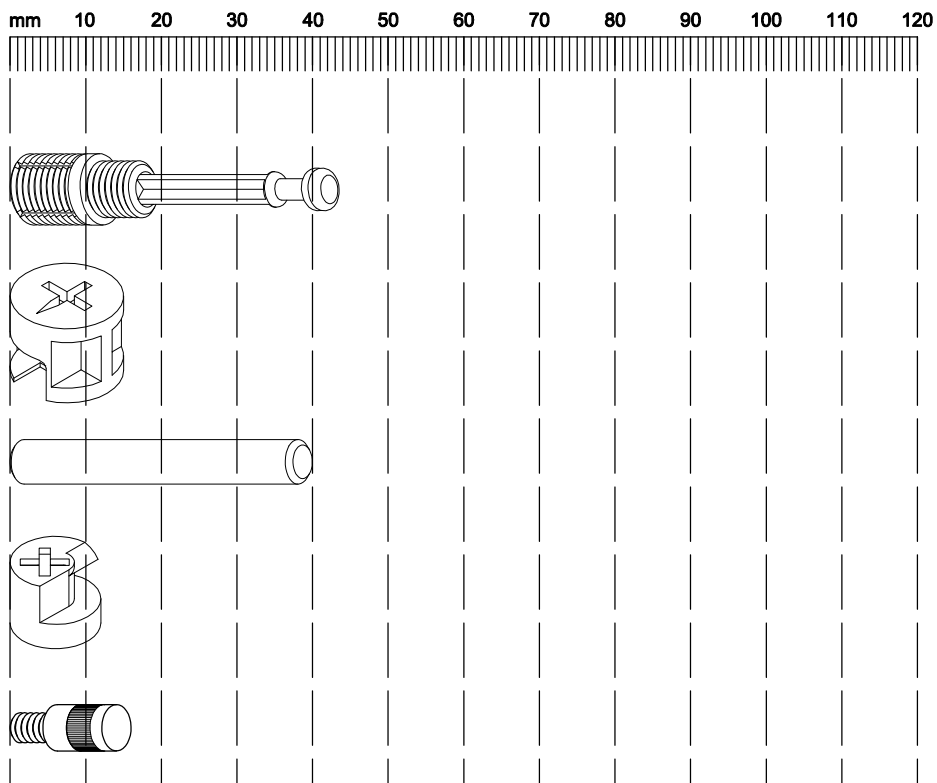

next HUXLEY LARGE SIDEBOARD

169891/172251
Assembly instructions

**Fixtures and fittings
supplied (actual size)**

Ref	Dimensions	Qty	Spare
101	10×43.5mm	22	2
201	15×12mm	30	2
301	6×40mm	4	1
401	12×10mm	12	2
501	6×16mm	12	2