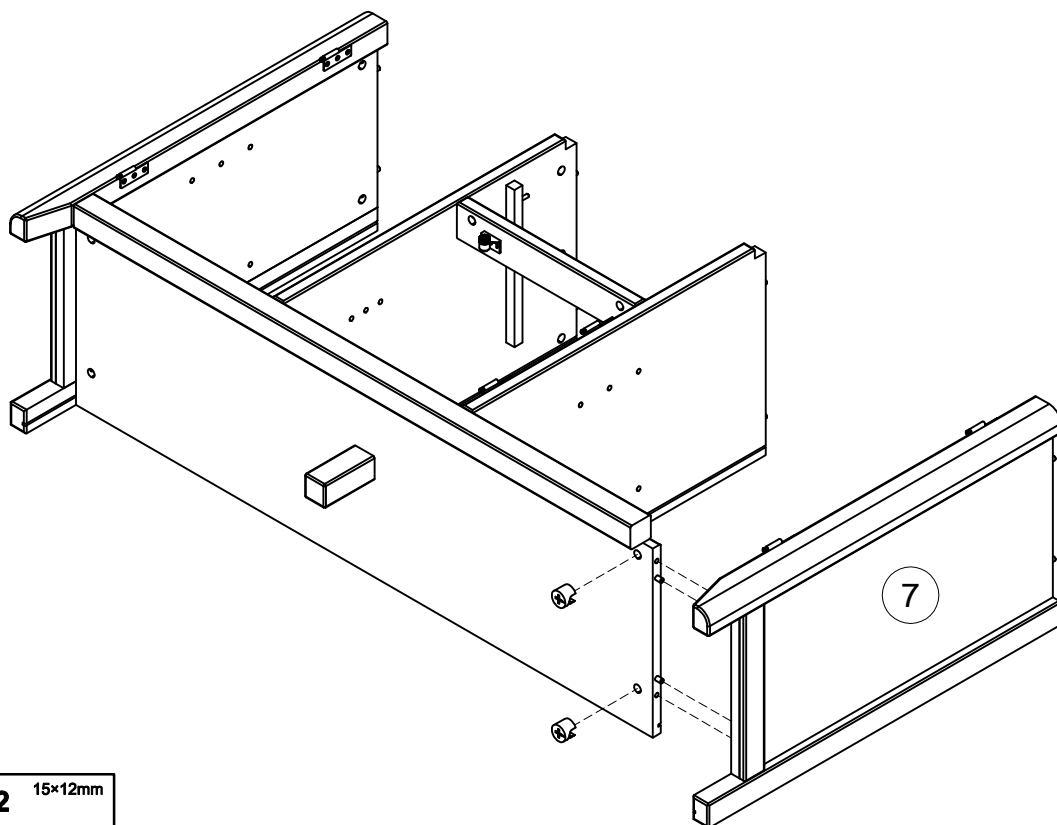

START

CORRECT  
LOCK

10

11

PH2 201x6 15x12mm  
not supplied

12

13

14