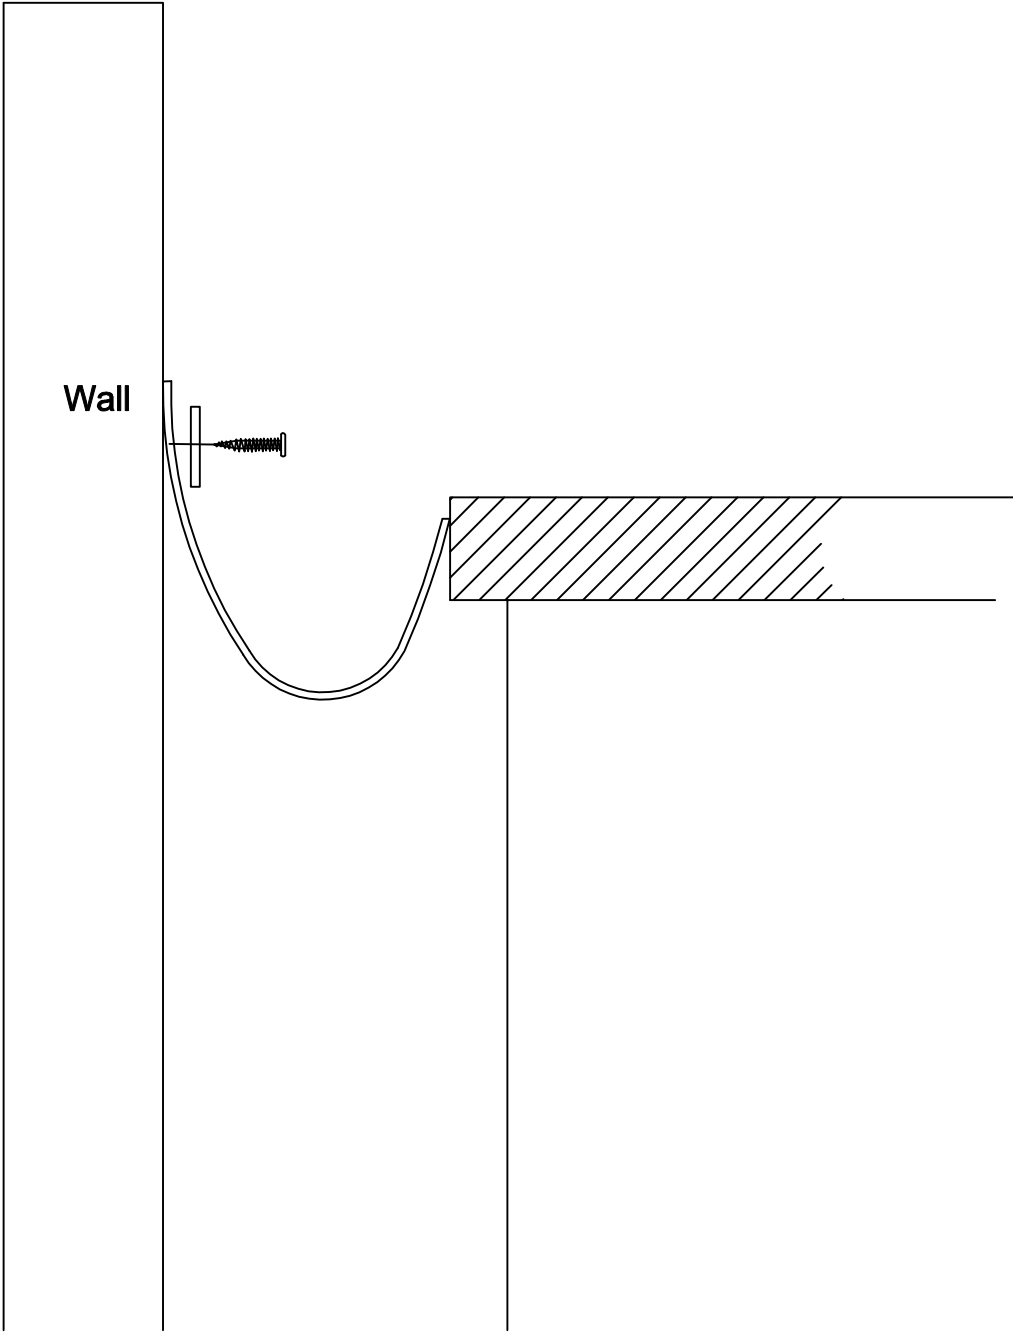

# HUXLEY LARGE SIDEBOARD

169891/172251

Assembly instructions

21

22

- 1. Move the item into position and attach the end of the strap to the wall with the appropriate screw, washer and wall plug for your wall type .
- 2. **WARNING:** Always ensure the area to be drilled is free from hidden electrical wires, water and gas pipes.
- 3. **NOTE:** Wall fixings are not included , please source suitable fixings for your wall type, if in doubt, please consult a qualified tradesman.