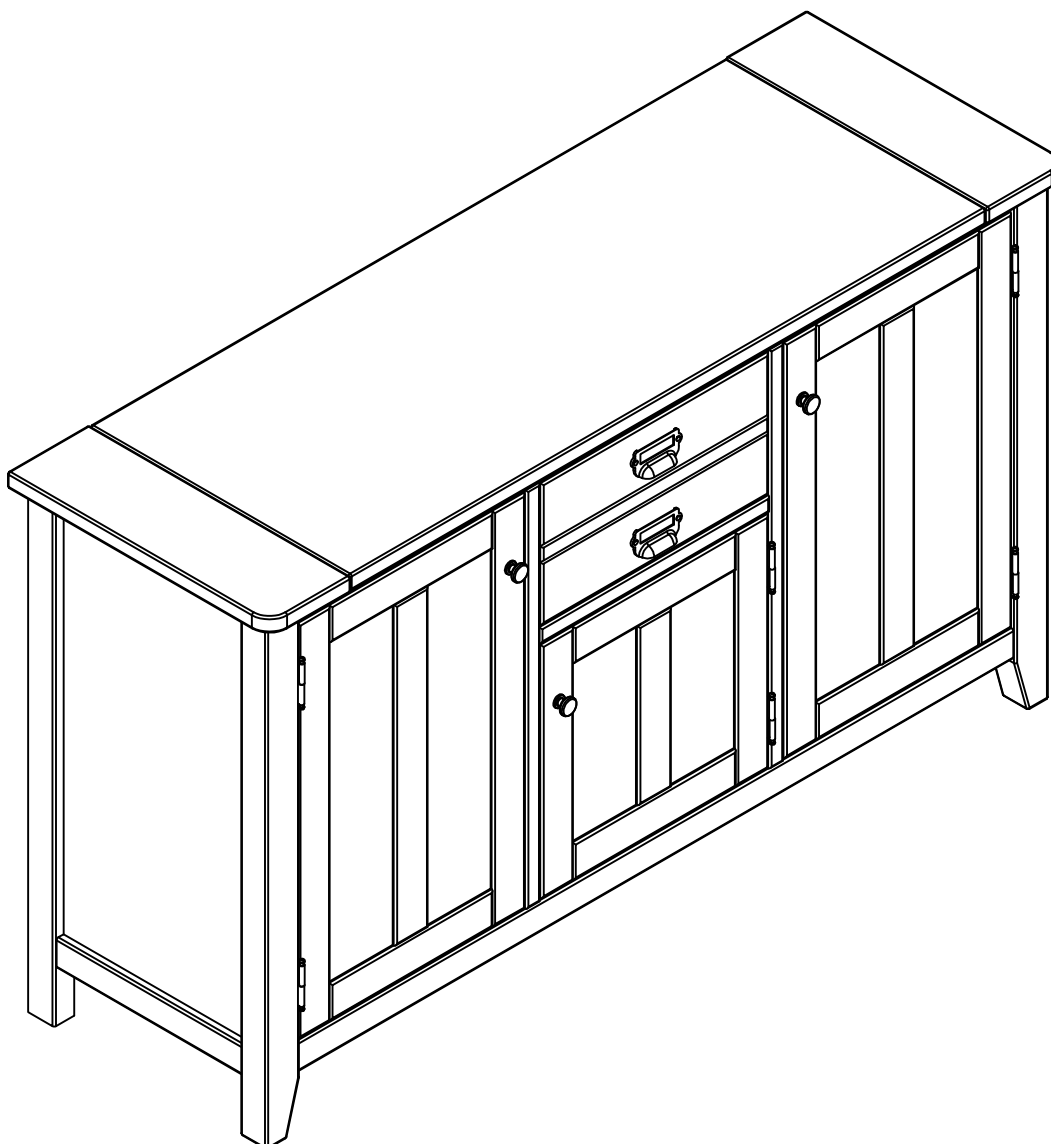

# HUXLEY LARGE SIDEBOARD

169891/172251

Assembly instructions

Actual product size  
H80 x W137.1 x D45cm