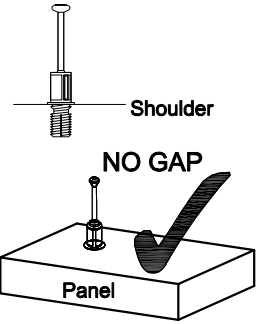

# next HUXLEY LARGE SIDEBOARD

169891/172251  
 Assembly instructions

**Fixtures and fittings  
 supplied (actual size)**

Ref	Dimensions	Qty	Spare
101	10×43.5mm	22	2
201	15×12mm	30	2
301	6×40mm	4	1
401	12×10mm	12	2
501	6×16mm	12	2

1

**CAM-LOCK**

Push in until shoulder sits flush with panel

Shoulder

NO GAP

Panel

Panel

13