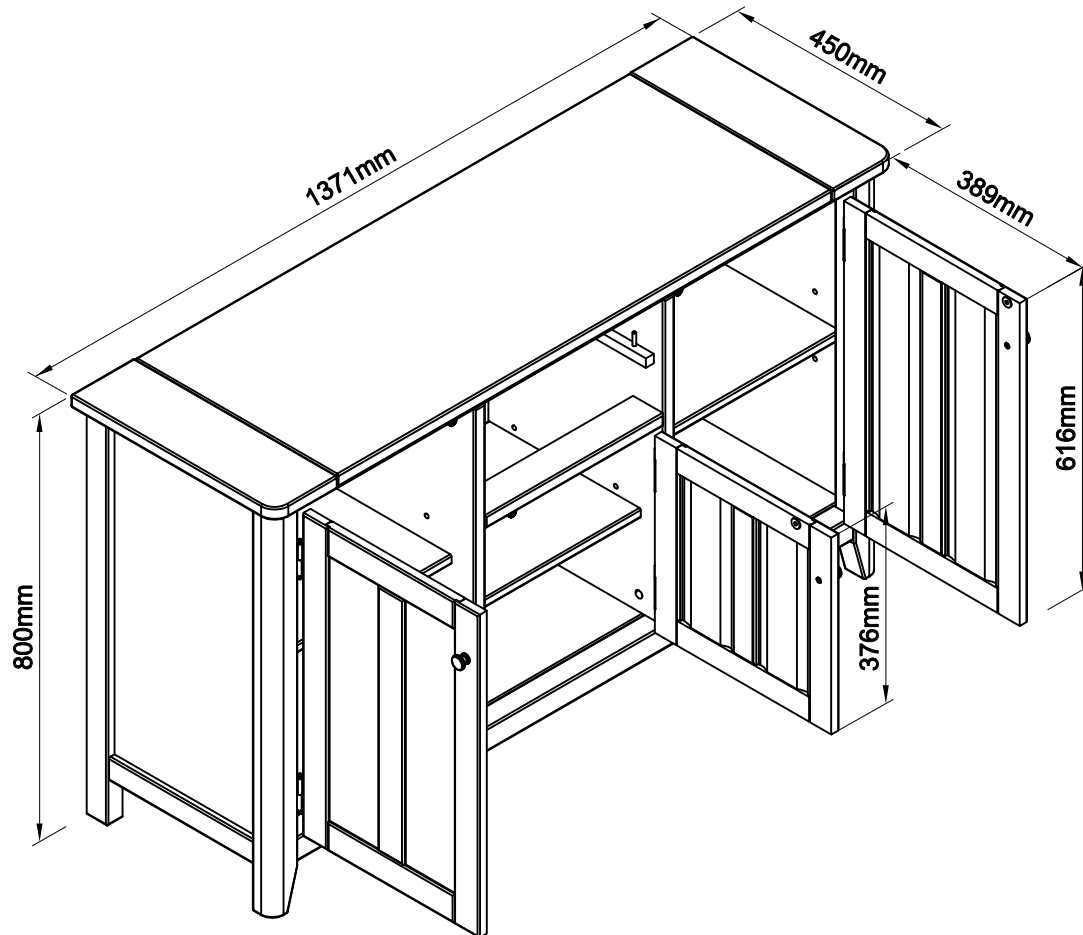

next

HUXLEY LARGE SIDEBOARD

169891/172251

Assembly instructions