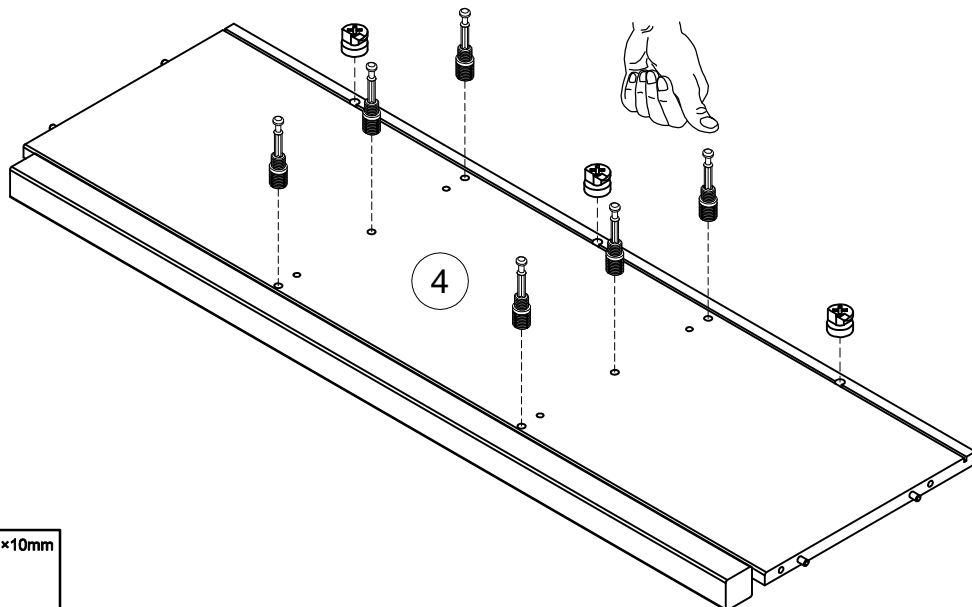

1

**CAM-LOCK**

Push in until shoulder sits flush with panel

Shoulder

NO GAP

Panel

Panel

13

 not supplied	<b>401 x 3</b>	12x10mm
	<b>101x10</b>	10x43.5mm

2

4

 not supplied	<b>401 x 3</b>	12x10mm
	<b>101x6</b>	10x43.5mm

3

 not supplied	<b>401 x1</b>	12x10mm
	<b>101 x2</b>	10x43.5mm

4

 not supplied	<b>401 x1</b>	12x10mm
	<b>101 x2</b>	10x43.5mm