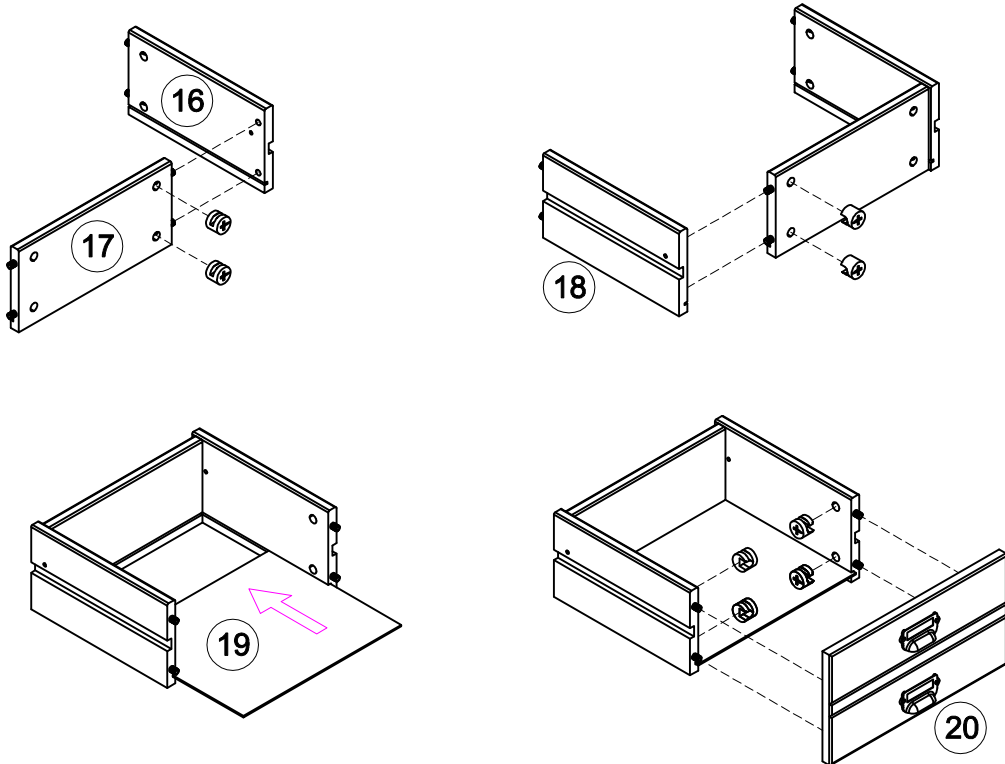

15

16

17

18

19

20

# HUXLEY LARGE SIDEBOARD

169891/172251

Assembly instructions

21

22

- 1. Move the item into position and attach the end of the strap to the wall with the appropriate screw, washer and wall plug for your wall type .
- 2. **WARNING:** Always ensure the area to be drilled is free from hidden electrical wires, water and gas pipes.
- 3. **NOTE:** Wall fixings are not included , please source suitable fixings for your wall type, if in doubt, please consult a qualified tradesman.