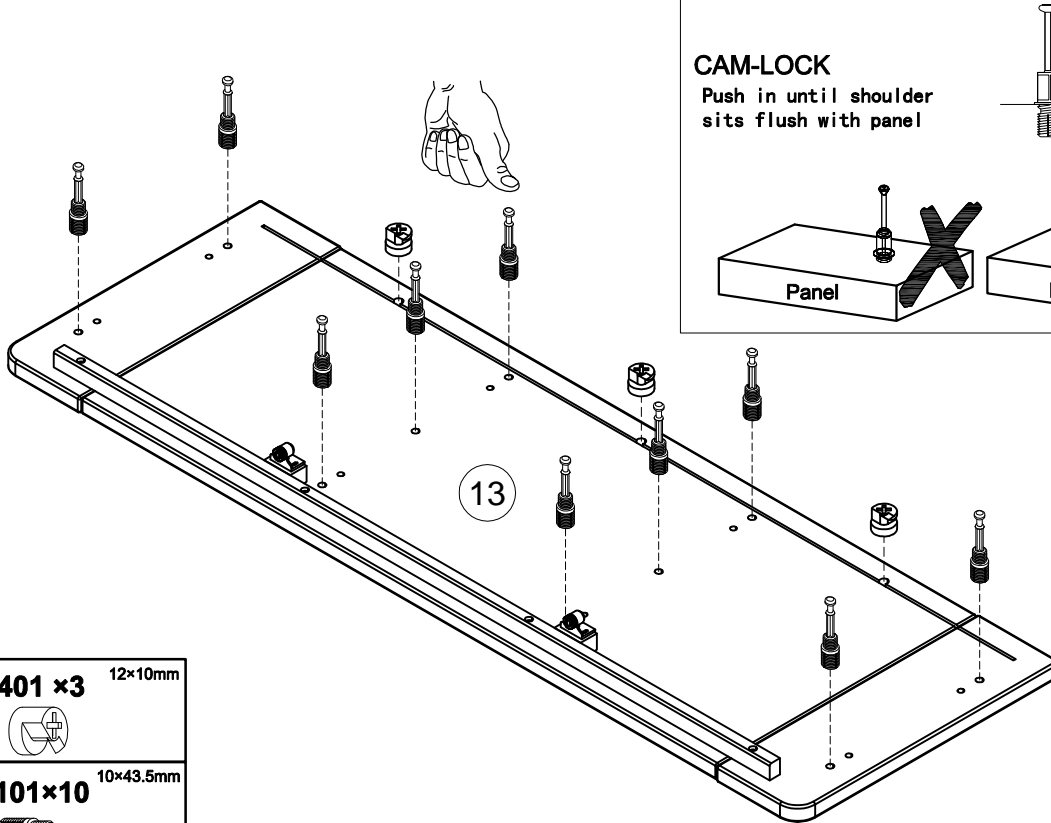

# next HUXLEY LARGE SIDEBOARD

169891/172251  
 Assembly instructions

**Fixtures and fittings  
 supplied (actual size)**

Ref	Dimensions	Qty	Spare
101	10×43.5mm	22	2
201	15×12mm	30	2
301	6×40mm	4	1
401	12×10mm	12	2
501	6×16mm	12	2

1

**CAM-LOCK**

Push in until shoulder sits flush with panel

Shoulder

NO GAP

Panel

Panel

13