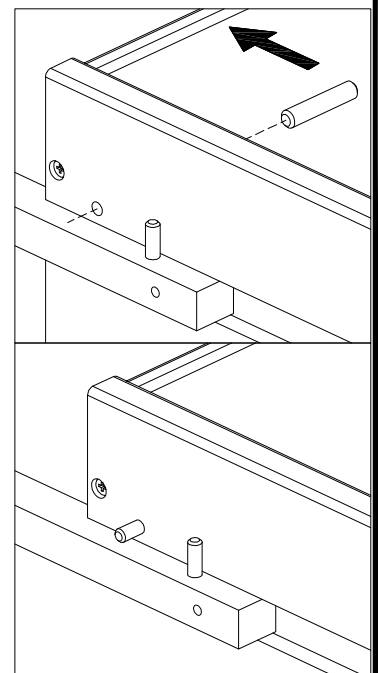

# HUXLEY LARGE SIDEBOARD

169891/172251

Assembly instructions

21

22

- 1. Move the item into position and attach the end of the strap to the wall with the appropriate screw, washer and wall plug for your wall type .
- 2. **WARNING:** Always ensure the area to be drilled is free from hidden electrical wires, water and gas pipes.
- 3. **NOTE:** Wall fixings are not included , please source suitable fixings for your wall type, if in doubt, please consult a qualified tradesman.