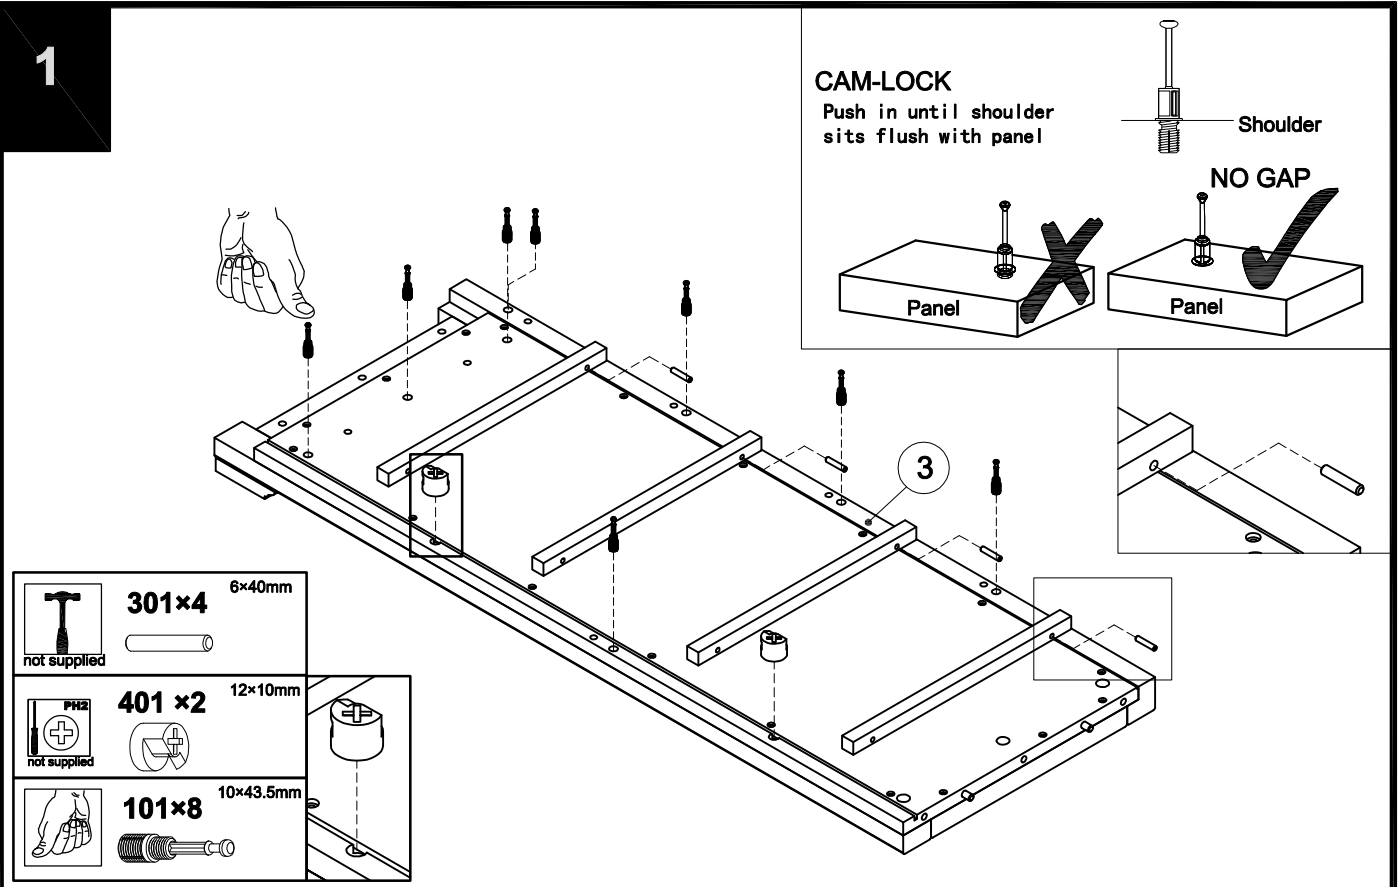

1

**CAM-LOCK**

Push in until shoulder sits flush with panel

Shoulder

**NO GAP**

- |  |                           |   |
|--|---------------------------|---|
| <br>not supplied  | <b>301×4</b><br>6×40mm    |    |
| <br>not supplied | <b>401 ×2</b><br>12×10mm  |   |
|                 | <b>101×8</b><br>10×43.5mm |  |