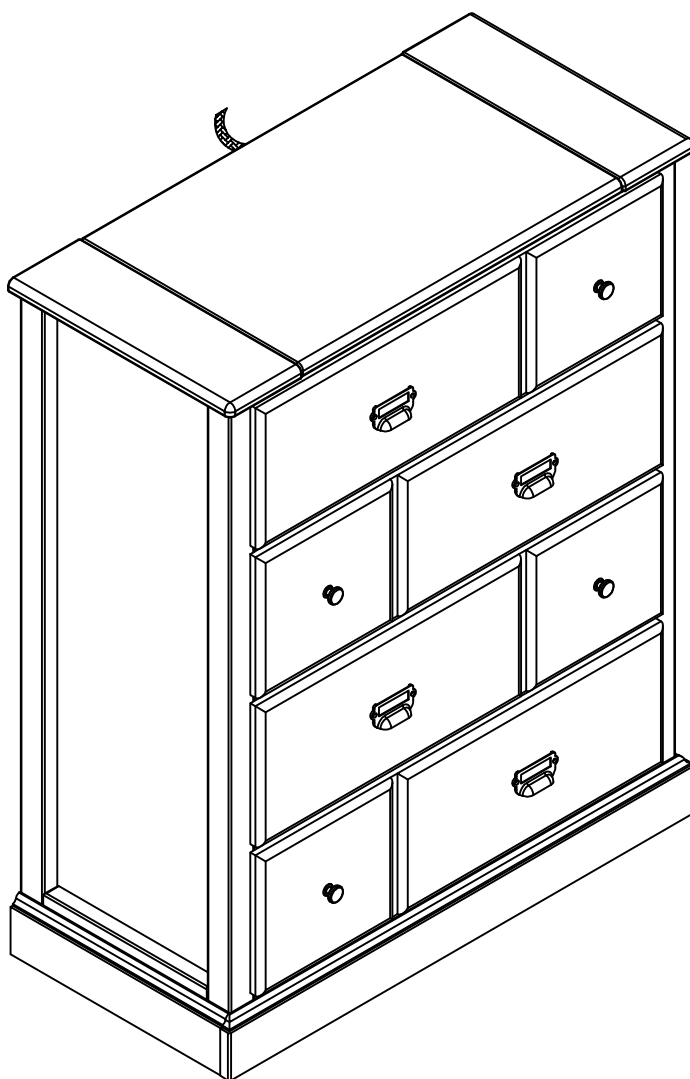

# HUXLEY MULTI CHEST

186586

Assembly instructions

Actual product size  
H112.7 x W90 x D43cm