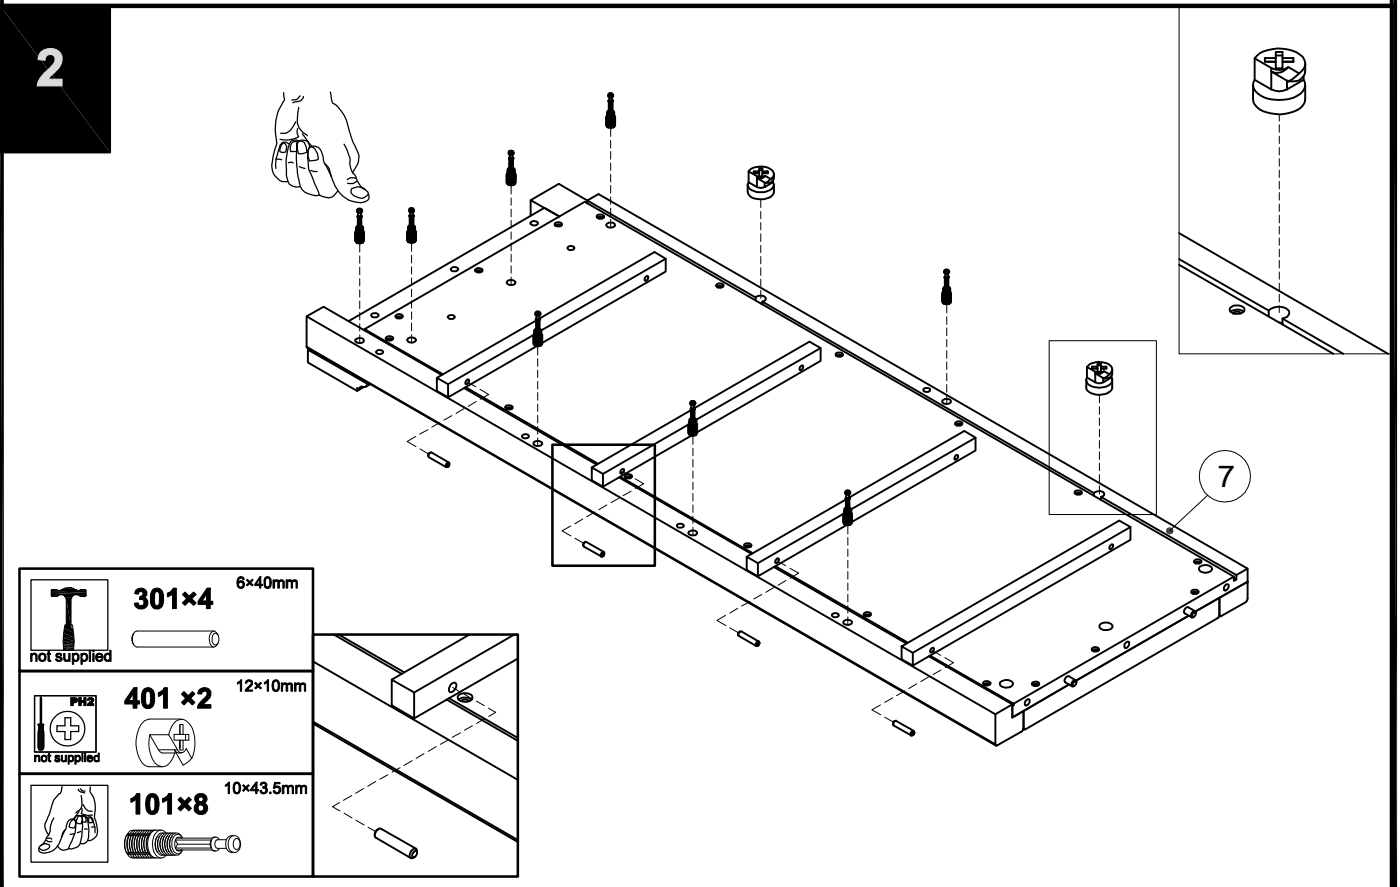

not supplied	301×4 6×40mm	
 not supplied	401 ×2 12×10mm	
	101×8 10×43.5mm