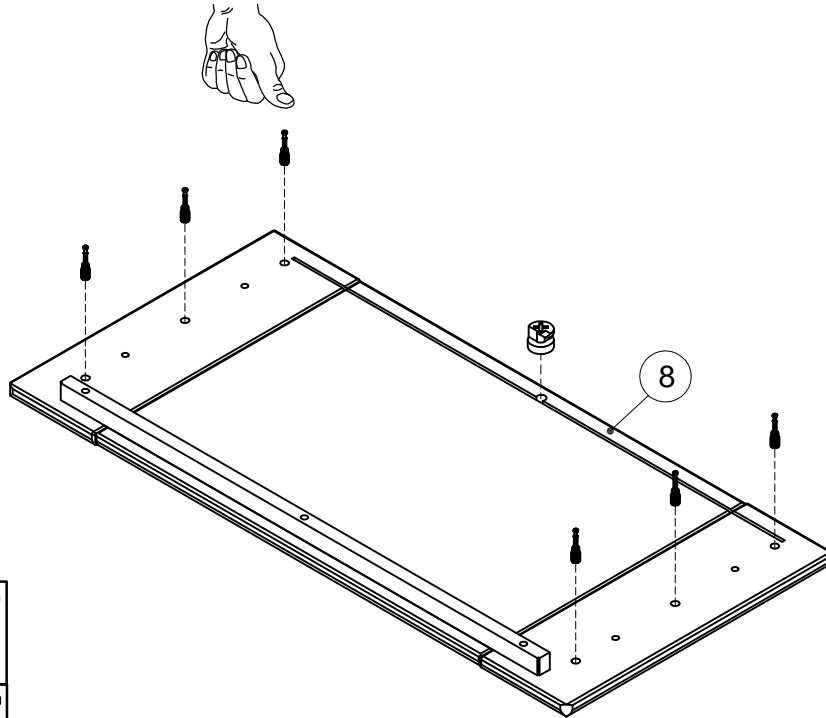

3

 not supplied	401 x1	12x10mm
	101x6	10x43.5mm

4