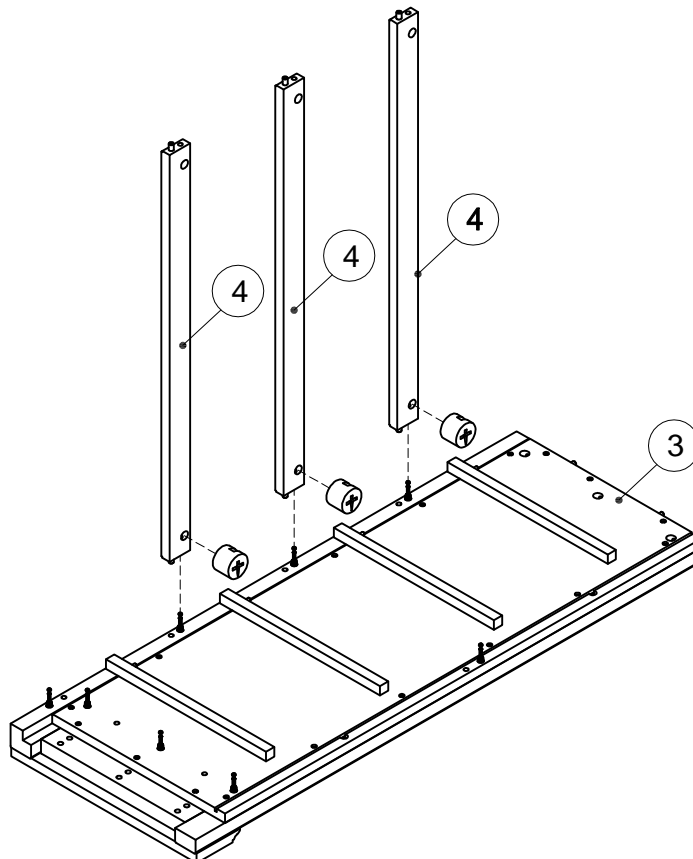

7

DON'T STOP UNTIL THE 2 O'CLOCK LOCK
TURN THE CAM IN A CLOCKWISE DIRECTION UNTIL THE
ARROW POINTS IN THE POSITIONS SHOWN IN THE
DIAGRAMS BELOW

START

CORRECT
LOCK

8