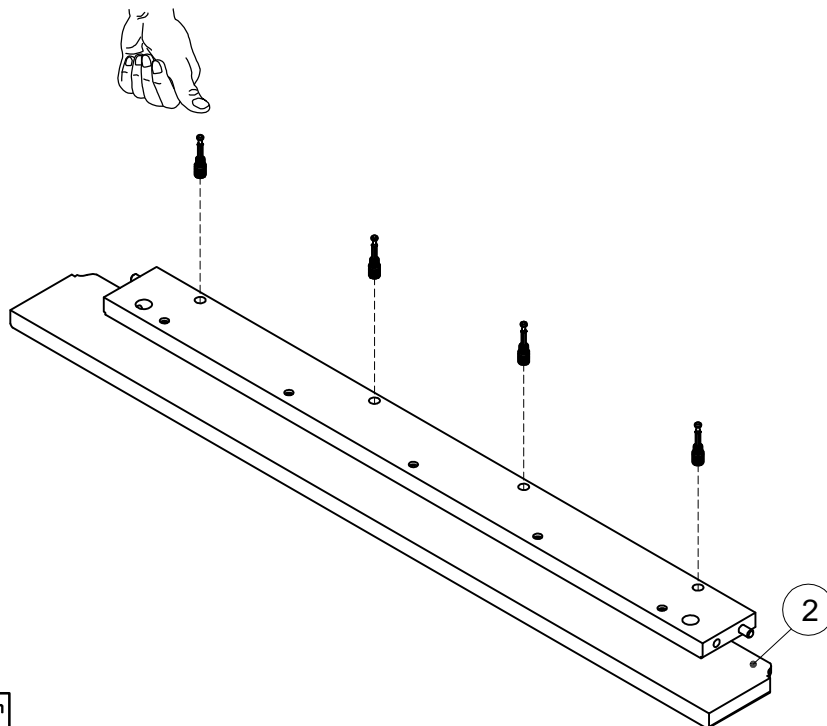

1

**CAM-LOCK**

Push in until shoulder sits flush with panel

Shoulder

**NO GAP**

- |  |                           |   |
|--|---------------------------|---|
| <br>not supplied  | <b>301×4</b><br>6×40mm    |    |
| <br>not supplied | <b>401 ×2</b><br>12×10mm  |   |
|                 | <b>101×8</b><br>10×43.5mm |  |

2

- |   |                           |   |
|---|---------------------------|---|
| <br>not supplied | <b>301×4</b><br>6×40mm    |  |
| <br>not supplied | <b>401 ×2</b><br>12×10mm  |  |
|                  | <b>101×8</b><br>10×43.5mm |  |

3

 not supplied	<b>401 x1</b>	12x10mm
	<b>101x6</b>	10x43.5mm

4

	<b>101x4</b>	10x43.5mm
---	--------------	-----------

5

6

7

**DON'T STOP UNTIL THE 2 O'CLOCK LOCK**  
TURN THE CAM IN A CLOCKWISE DIRECTION UNTIL THE  
ARROW POINTS IN THE POSITIONS SHOWN IN THE  
DIAGRAMS BELOW