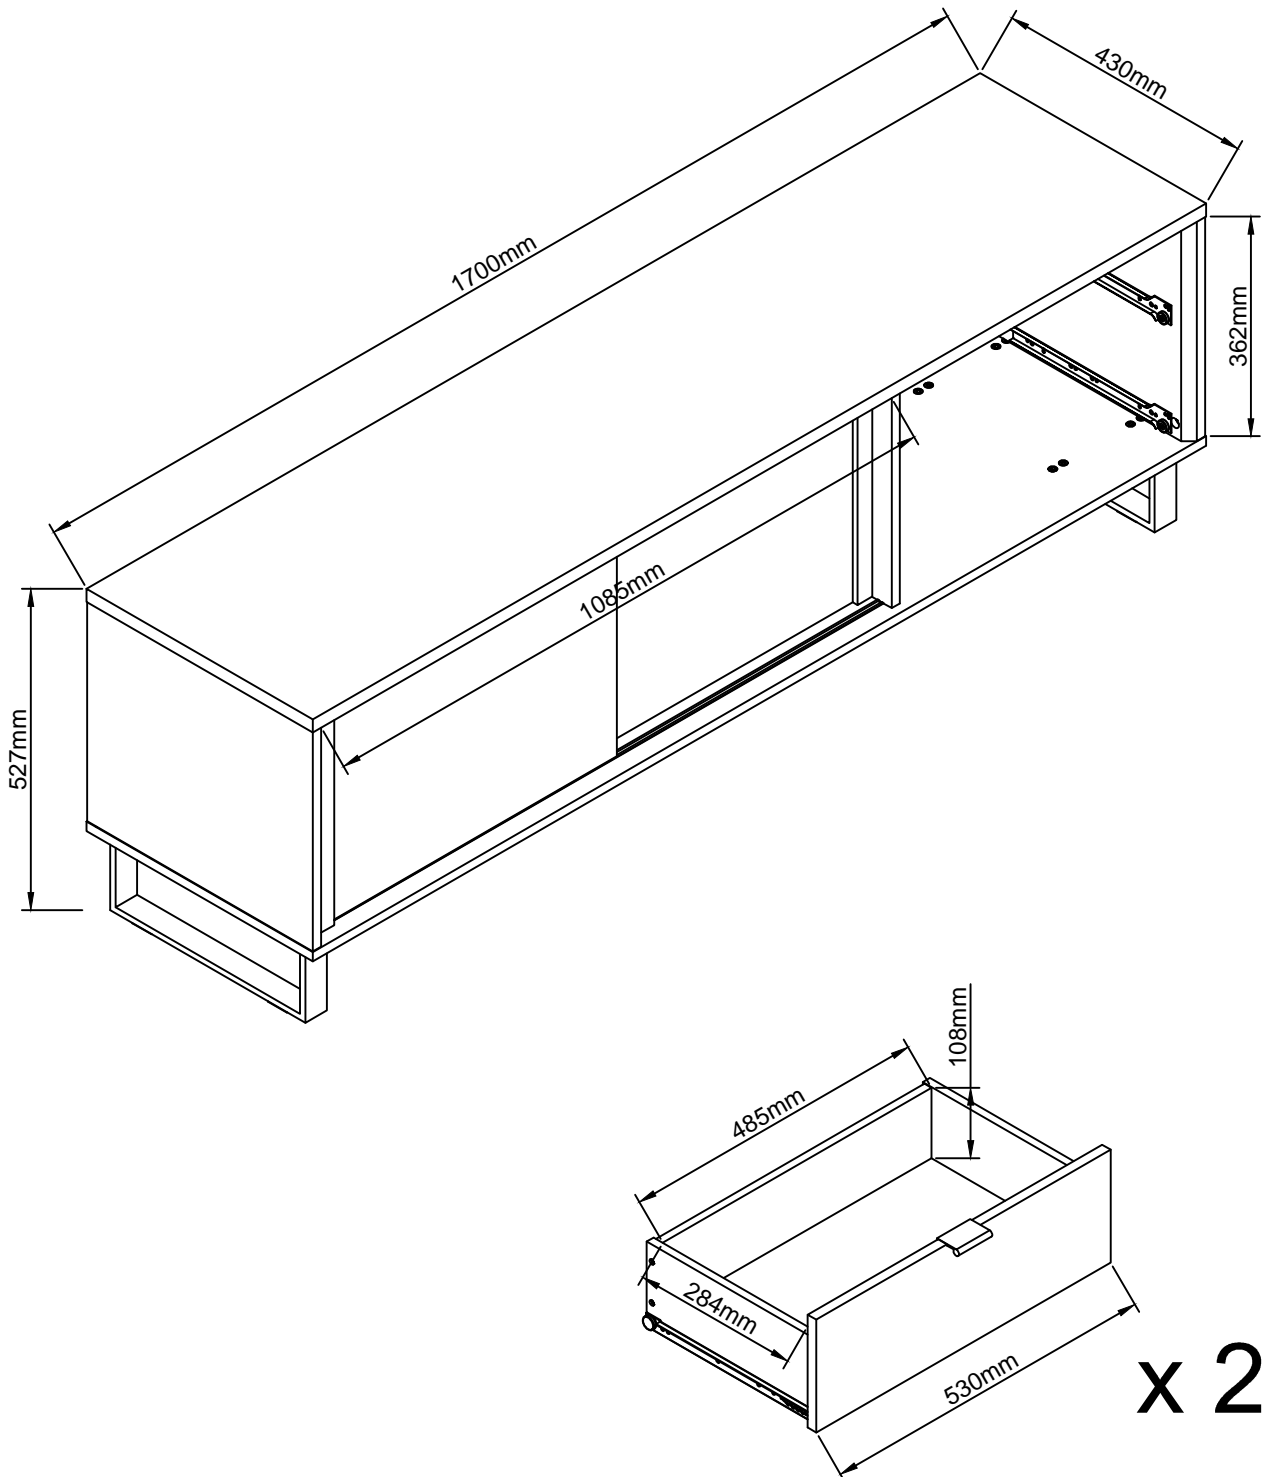

UNLOCKED

Q17	N/A	2	
-----	-----	---	--

next

LOGAN WHITE SUPER WIDE TV UNIT
376593

Actual product size
H53 x W170 x D43cm

next

LOGAN WHITE SUPER WIDE TV UNIT

376593