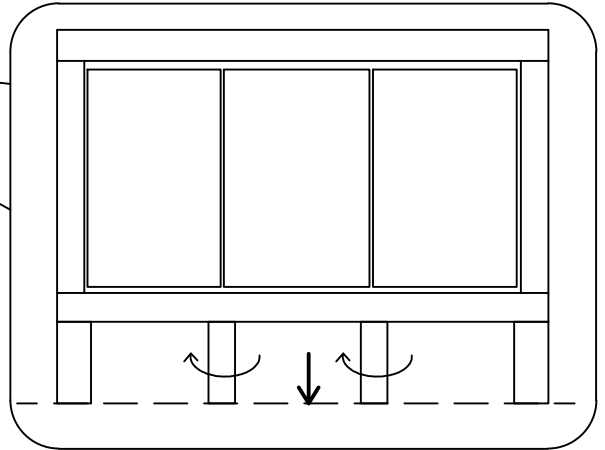

O1	Ø25mm	24	○
O2	Ø25mm	4	○

15

16

17

18

19

We recommend the use of the wall attachment bracket/strap provided for safety reasons. Secure the other end of the strap to the wall with an appropriate screw and wall plug for your wall type (not provided).

To hide the strap behind the unit, drill the hole lower than the top of unit.

Warning: Always ensure intended wall area to be drilled is free from hidden electrical wires, water and gas pipes.

NB: Wall fixings are not included-Please source suitable fixing for your wall type.