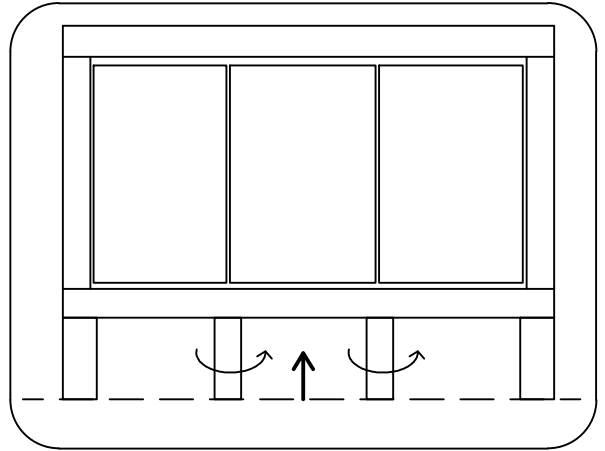

O1	Ø25mm	24	○
O2	Ø25mm	4	○

15

16

17

18

19

We recommend the use of the wall attachment bracket/strap provided for safety reasons. Secure the other end of the strap to the wall with an appropriate screw and wall plug for your wall type (not provided).

To hide the strap behind the unit, drill the hole lower than the top of unit.

Warning: Always ensure intended wall area to be drilled is free from hidden electrical wires, water and gas pipes.

NB: Wall fixings are not included-Please source suitable fixing for your wall type.