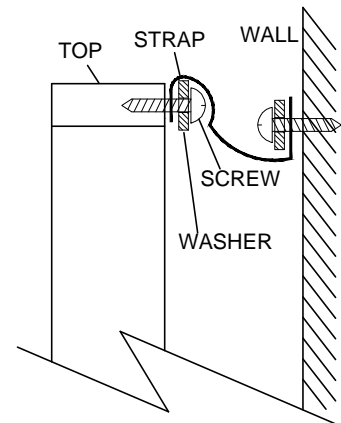

19

We recommend the use of the wall attachment bracket/strap provided for safety reasons. Secure the other end of the strap to the wall with an appropriate screw and wall plug for your wall type (not provided).

To hide the strap behind the unit, drill the hole lower than the top of unit.

Warning: Always ensure intended wall area to be drilled is free from hidden electrical wires, water and gas pipes.

NB: Wall fixings are not included-Please source suitable fixing for your wall type.

If in doubt please consult a qualified trades person.

WHEN LOOSENING THE CAM

TURN THE CAM IN A COUNTERCLOCKWISE DIRECTION UNTIL THE ARROW POINTS IN THE POSITION SHOWN IN THE DIAGRAMS BELOW

MAXIMUM LOCK

TURN TO UNLOCK

UNLOCKED

Q17	N/A	2