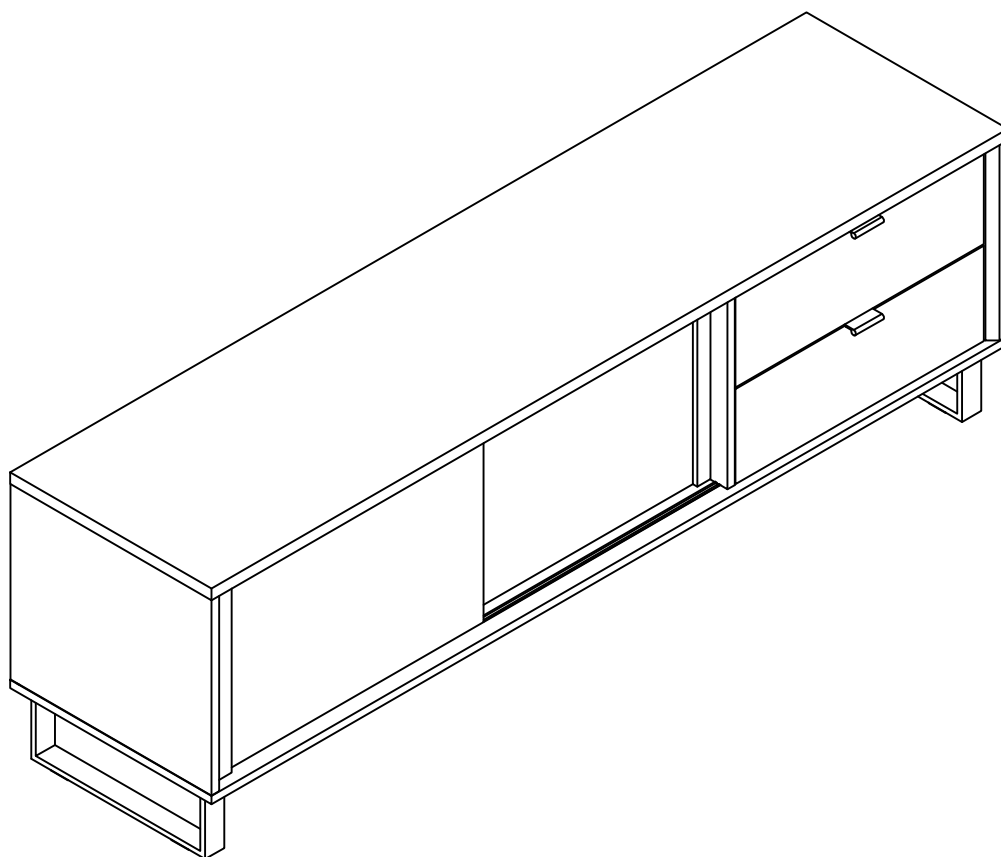

next

LOGAN WHITE SUPER WIDE TV UNIT

376593

Assembly instructions

Actual product size

H53 x W170 x D43cm

Need Help ?

With: Assembly instruction