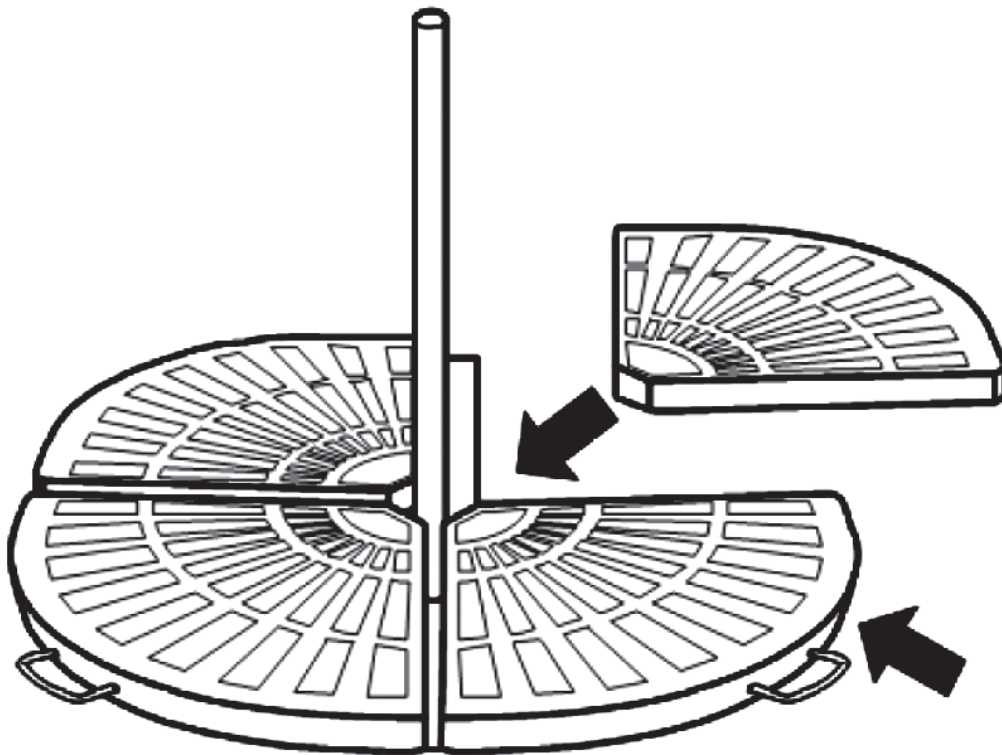

Never use a pressure hose or washer to clean the product.

Never drag furniture when moving it, always lift it.

21x28.5cm

next

Cantilever Parasol Base
402477
Assembly instructions

21x28.5cm

next

Cantilever Parasol Base