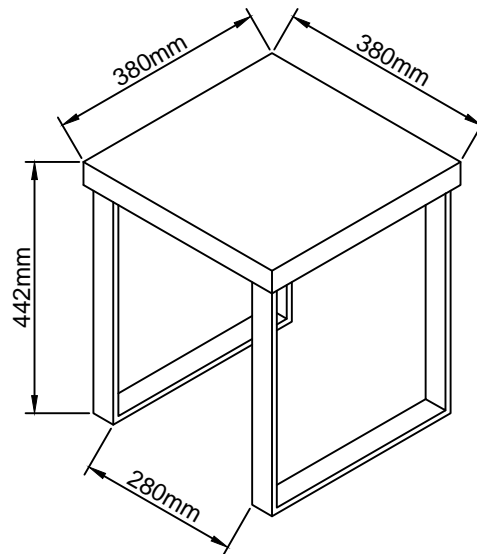

Ref	Dimensions	Visual	Qty	Ctn
1	50 x 50cm		1	1
2	48 x 46cm		2	1

Ref	Dimensions	Visual	Qty	Ctn
3	38 x 38cm		1	1
4	40 x 36cm		2	1

Fixtures and fittings supplied (actual size)

Ref	Dimensions	Qty	Spare Qty
V44	Ø6 x 23mm	16	2

Fixtures and fittings supplied (not to scale)

Ref	Dimensions	Qty	Spare Qty	Visual
T1	N/A	1	N/A	
Q3	N/A	16	2	

1

T1	N/A	1	
Q3	N/A	8	
V44	Ø6 x 23mm	8	

2

T1	N/A	1	
Q3	N/A	8	
V44	Ø6 x 23mm	8	

3

next

LOGAN NEST SET OF 2 TABLES
403553/367188

Actual product size

H50 x W50x D50cm

H44 x W38x D38cm

next

LOGAN NEST SET OF 2 TABLES

403553/367188

Warnings