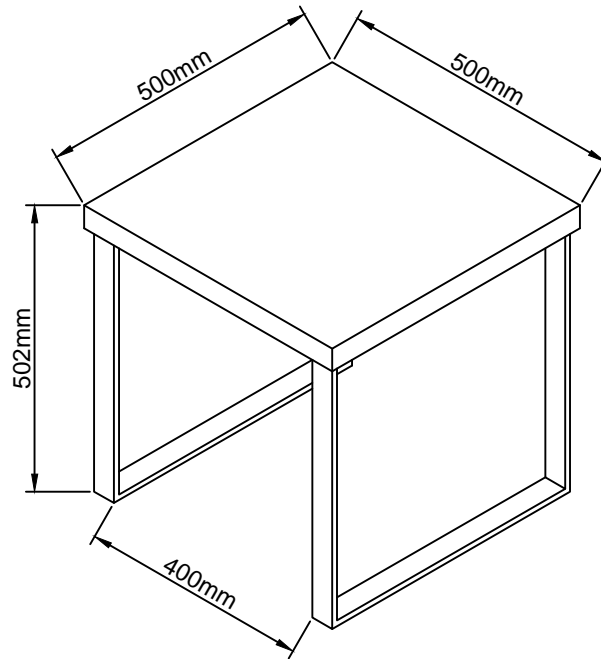

Ref	Dimensions	Visual	Qty	Ctn
1	50 x 50cm		1	1
2	48 x 46cm		2	1

Ref	Dimensions	Visual	Qty	Ctn
3	38 x 38cm		1	1
4	40 x 36cm		2	1

Fixtures and fittings supplied (actual size)

Ref	Dimensions	Qty	Spare Qty
V44	Ø6 x 23mm	16	2

Fixtures and fittings supplied (not to scale)

Ref	Dimensions	Qty	Spare Qty	Visual
T1	N/A	1	N/A	
Q3	N/A	16	2	

1

T1	N/A	1	
Q3	N/A	8	
V44	Ø6 x 23mm	8	

2

T1	N/A	1	
Q3	N/A	8	
V44	Ø6 x 23mm	8	

3

next

LOGAN NEST SET OF 2 TABLES
403553/367188

Actual product size

H50 x W50x D50cm

H44 x W38x D38cm

next

LOGAN NEST SET OF 2 TABLES

403553/367188

Warnings