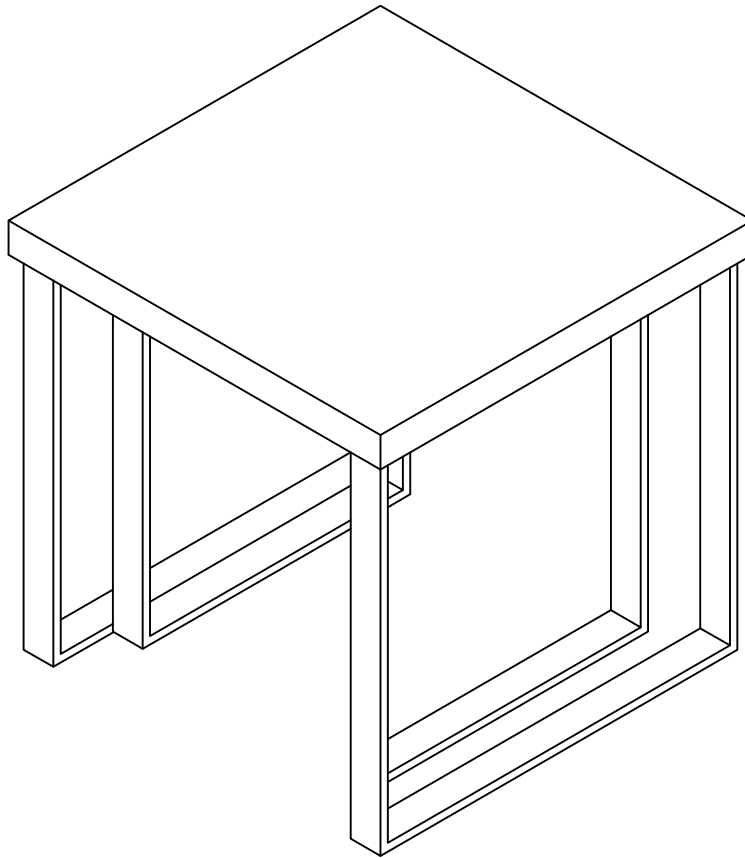

next

LOGAN NEST SET OF 2 TABLES

403553/367188

Assembly instructions

Actual product size

H50 x W50x D50cm

H44 x W38x D38cm

Need Help ?