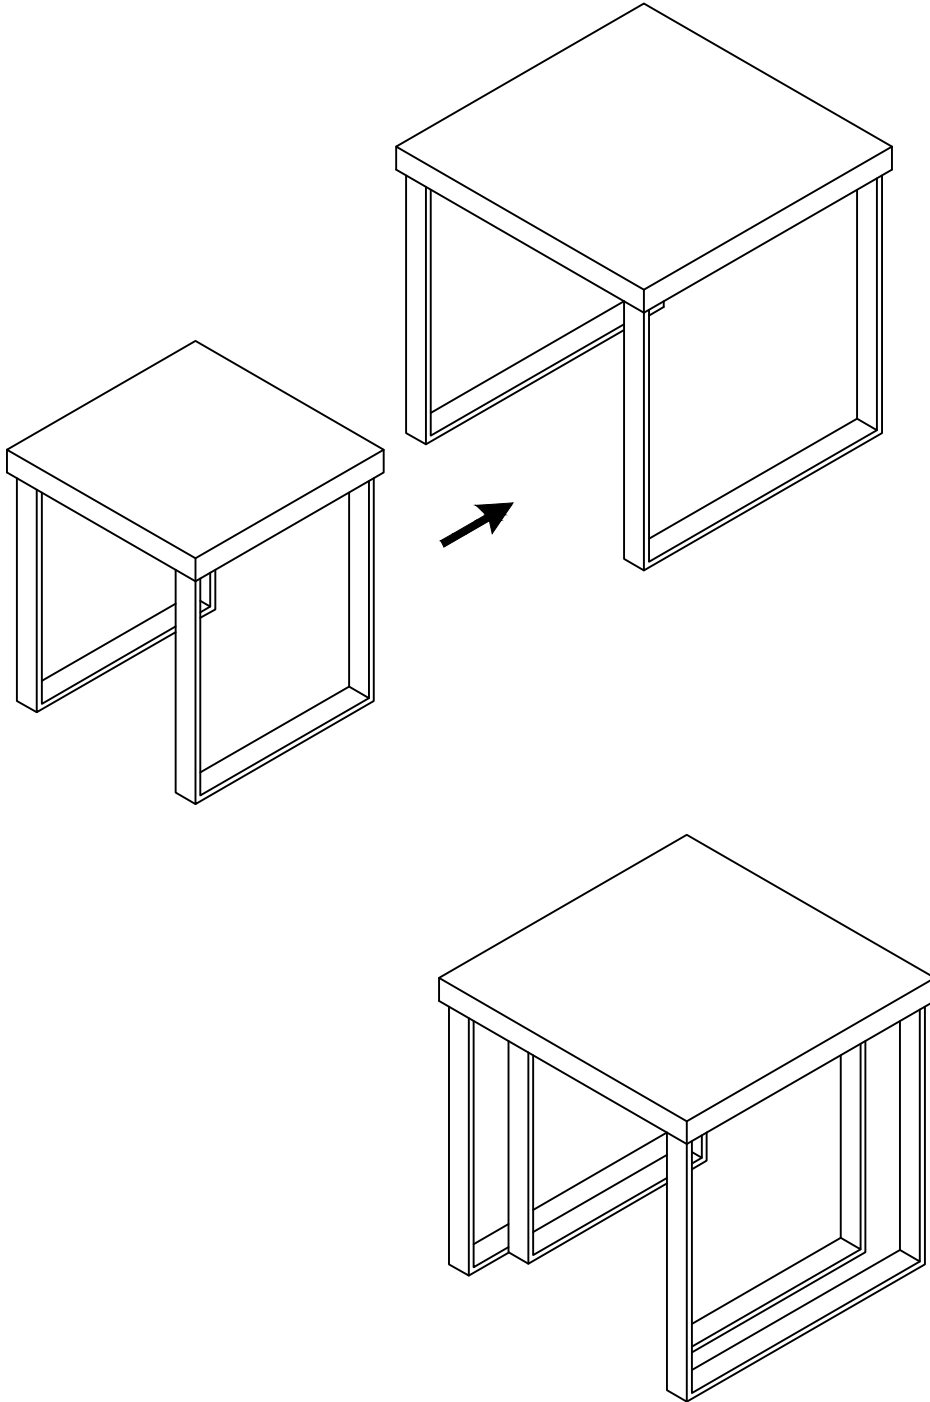

Ref	Dimensions	Visual	Qty	Ctn
1	50 x 50cm		1	1
2	48 x 46cm		2	1

Ref	Dimensions	Visual	Qty	Ctn
3	38 x 38cm		1	1
4	40 x 36cm		2	1

Fixtures and fittings supplied (actual size)

Ref	Dimensions	Qty	Spare Qty
V44	Ø6 x 23mm	16	2

Fixtures and fittings supplied (not to scale)

Ref	Dimensions	Qty	Spare Qty	Visual
T1	N/A	1	N/A	
Q3	N/A	16	2	

1

T1	N/A	1	
Q3	N/A	8	
V44	Ø6 x 23mm	8	

2

T1	N/A	1	
Q3	N/A	8	
V44	Ø6 x 23mm	8	

3

next

LOGAN NEST SET OF 2 TABLES
403553/367188

Actual product size

H50 x W50x D50cm

H44 x W38x D38cm

next

LOGAN NEST SET OF 2 TABLES

403553/367188

Warnings