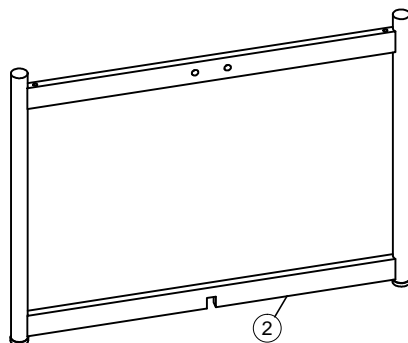

GETTING TO KNOW YOUR PRODUCT

Components supplied. Please use this guide if you require replacement parts.

Ref	Dimensions	Visual	Qty	Ctn
1	39 x 49cm		1	1
2	39 x 49cm		1	1
3	12 x 45cm		1	1