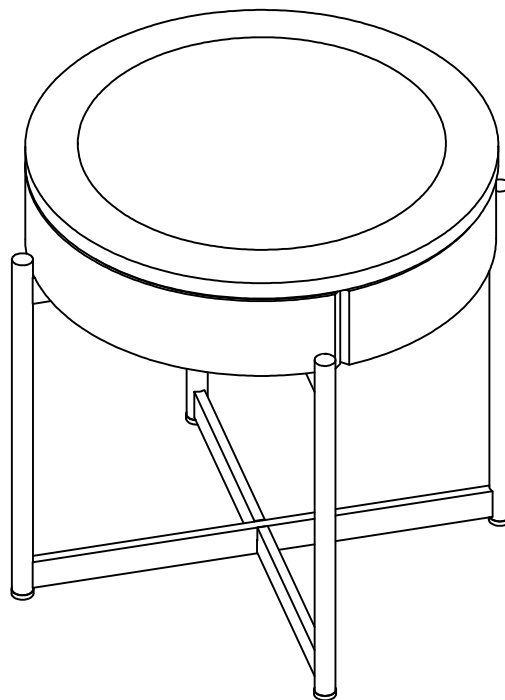

Ref	Dimensions	Visual	Qty	Ctn
1	39 x 49cm		1	1
2	39 x 49cm		1	1
3	12 x 45cm		1	1

Fixtures and fittings supplied (actual size)

Ref	Dimensions	Qty	Spare Qty
V44	Ø6 x 23mm	2	1
Z35	Ø4 x 45mm	4	1

Fixtures and fittings supplied (not to scale)

Ref	Dimensions	Qty	Spare Qty	Visual
T1	N/A	1	N/A	
Q1	N/A	6	1	

Q1	N/A	2	
V44	Ø6 x 23mm	2	

3

Q1	N/A	4	
Z35	Ø4 x 45mm	4	  not supplied

4

next

LOGAN DOVE SIDE TABLE
405547

Actual product size
H48 x W49 x D49cm