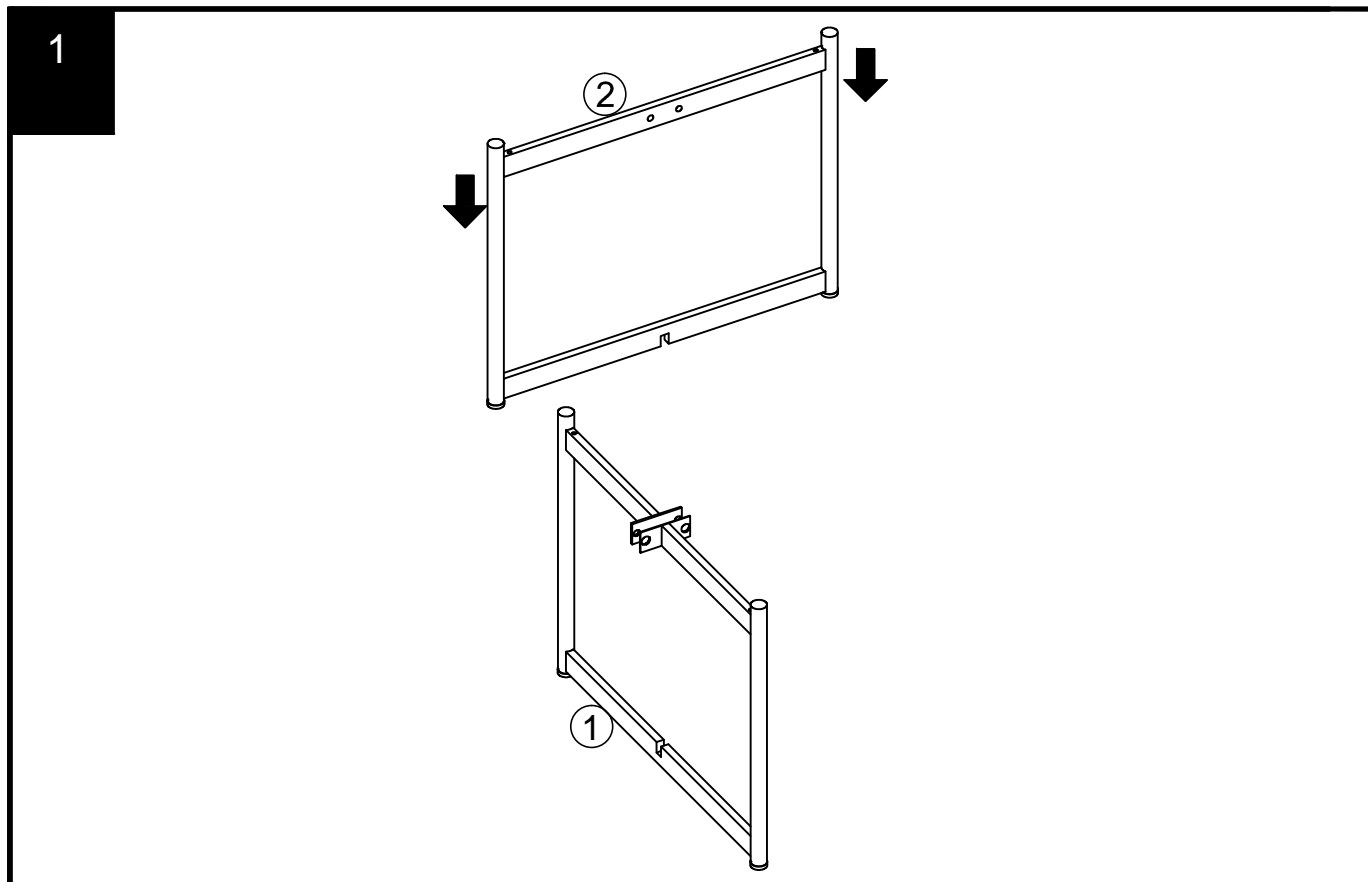

Ref	Dimensions	Visual	Qty	Ctn
1	39 x 49cm		1	1
2	39 x 49cm		1	1
3	12 x 45cm		1	1

Fixtures and fittings supplied (actual size)

Ref	Dimensions	Qty	Spare Qty
V44	Ø6 x 23mm	2	1
Z35	Ø4 x 45mm	4	1

Fixtures and fittings supplied (not to scale)

Ref	Dimensions	Qty	Spare Qty	Visual
T1	N/A	1	N/A	
Q1	N/A	6	1	

Q1	N/A	2	
V44	Ø6 x 23mm	2	

3

Q1	N/A	4	
Z35	Ø4 x 45mm	4	  not supplied

4

next

LOGAN DOVE SIDE TABLE
405547

Actual product size
H48 x W49 x D49cm