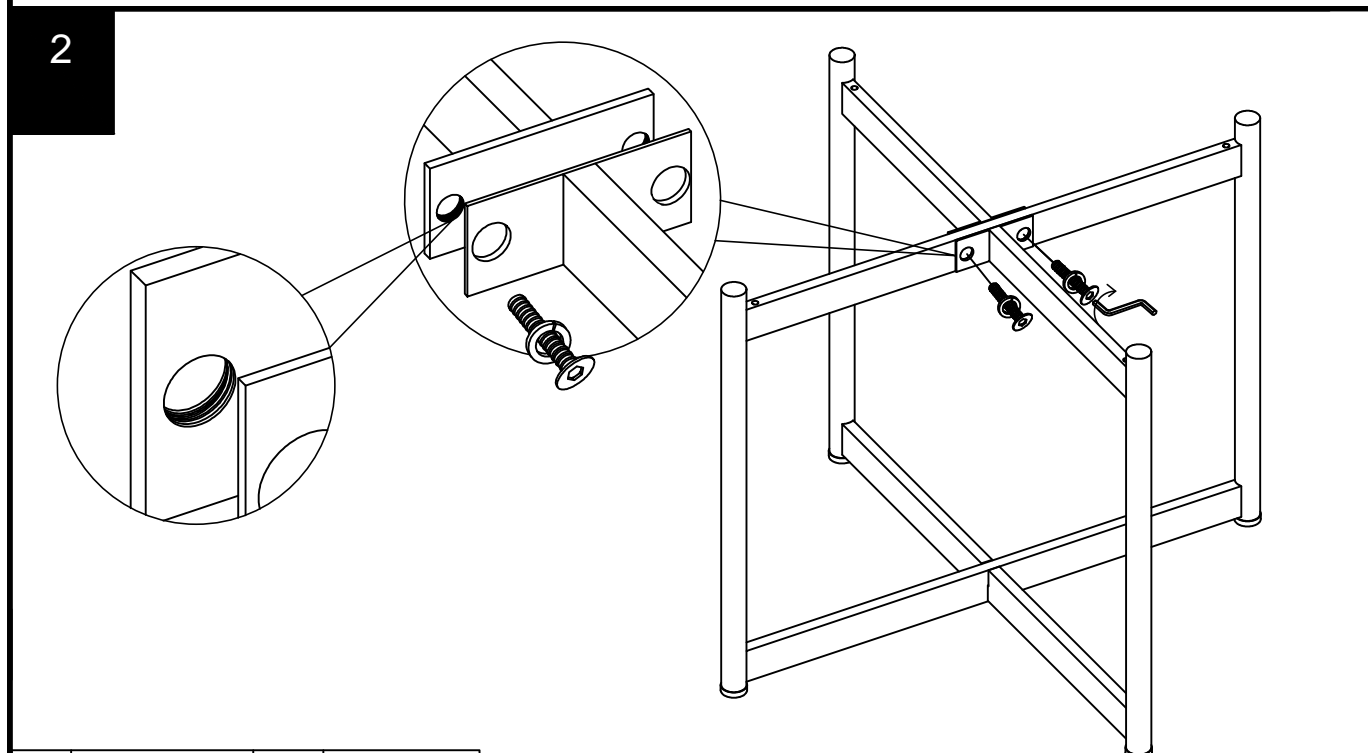

Ref	Dimensions	Visual	Qty	Ctn
1	39 x 49cm		1	1
2	39 x 49cm		1	1
3	12 x 45cm		1	1

Fixtures and fittings supplied (actual size)

Ref	Dimensions	Qty	Spare Qty
V44	Ø6 x 23mm	2	1
Z35	Ø4 x 45mm	4	1

Fixtures and fittings supplied (not to scale)

Ref	Dimensions	Qty	Spare Qty	Visual
T1	N/A	1	N/A	
Q1	N/A	6	1	

Q1	N/A	2	
V44	Ø6 x 23mm	2	

3

Q1	N/A	4	
Z35	Ø4 x 45mm	4	  not supplied

4

next

LOGAN DOVE SIDE TABLE
405547

Actual product size
H48 x W49 x D49cm