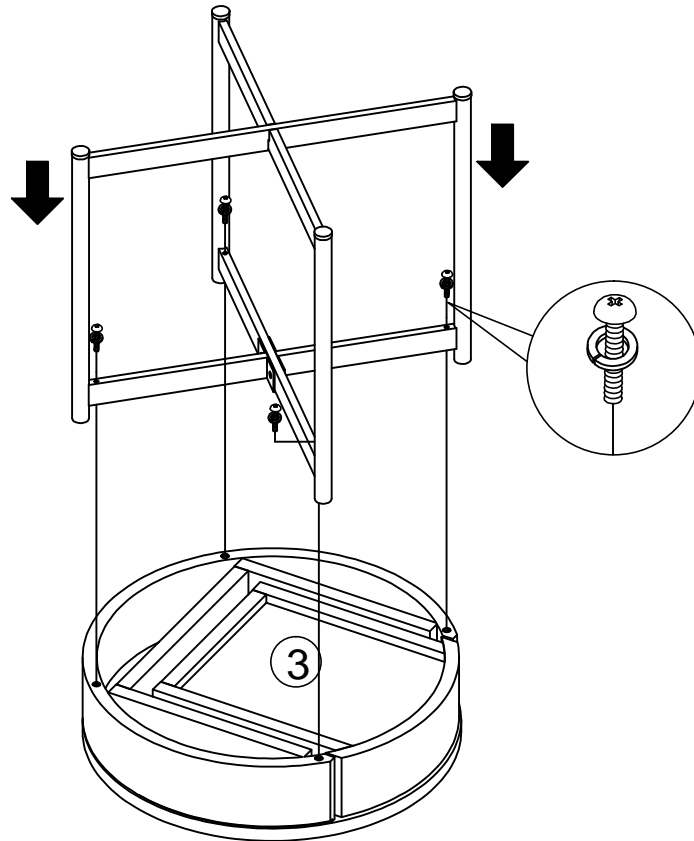

Ref	Dimensions	Visual	Qty	Ctn
1	39 x 49cm		1	1
2	39 x 49cm		1	1
3	12 x 45cm		1	1

Fixtures and fittings supplied (actual size)

Ref	Dimensions	Qty	Spare Qty
V44	Ø6 x 23mm	2	1
Z35	Ø4 x 45mm	4	1

Fixtures and fittings supplied (not to scale)

Ref	Dimensions	Qty	Spare Qty	Visual
T1	N/A	1	N/A	
Q1	N/A	6	1	

Q1	N/A	2	
V44	Ø6 x 23mm	2	

3

Q1	N/A	4	
Z35	Ø4 x 45mm	4	  not supplied

4

next

LOGAN DOVE SIDE TABLE
405547

Actual product size
H48 x W49 x D49cm