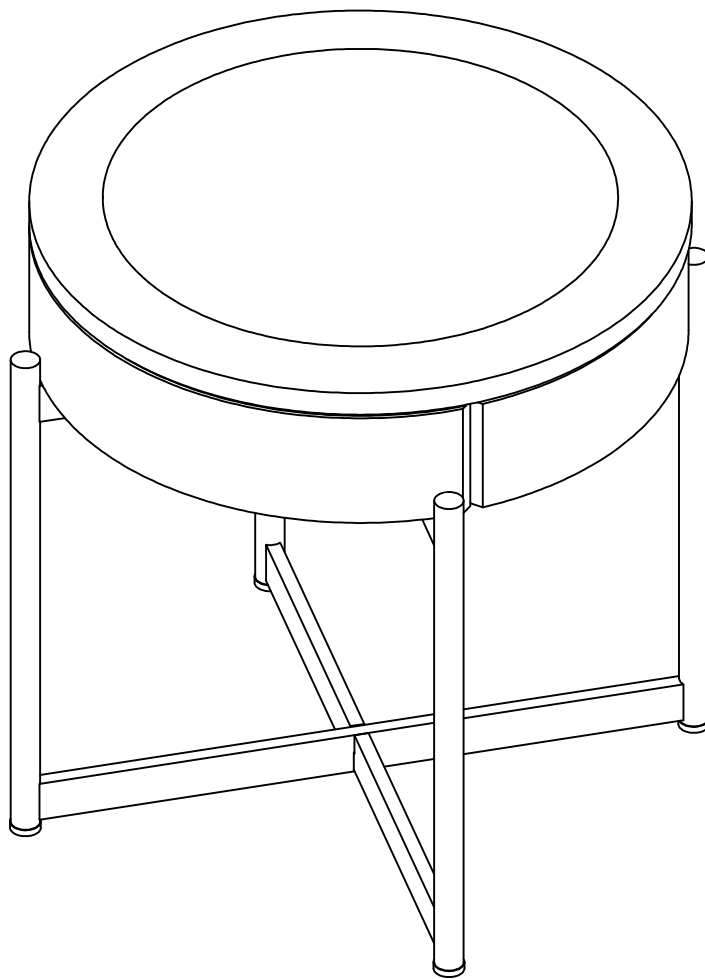

next

LOGAN DOVE SIDE TABLE

405547

Assembly instructions

Actual product size

H48 x W49x D49cm

Need Help ?

With: Assembly instruction

Ref	Dimensions	Visual	Qty	Ctn
1	39 x 49cm		1	1
2	39 x 49cm		1	1
3	12 x 45cm		1	1

Fixtures and fittings supplied (actual size)

Ref	Dimensions	Qty	Spare Qty
V44	Ø6 x 23mm	2	1
Z35	Ø4 x 45mm	4	1

Fixtures and fittings supplied (not to scale)

Ref	Dimensions	Qty	Spare Qty	Visual
T1	N/A	1	N/A	
Q1	N/A	6	1	

Q1	N/A	2	
V44	Ø6 x 23mm	2	

3

Q1	N/A	4	
Z35	Ø4 x 45mm	4	  not supplied

4

next

LOGAN DOVE SIDE TABLE
405547

Actual product size
H48 x W49 x D49cm