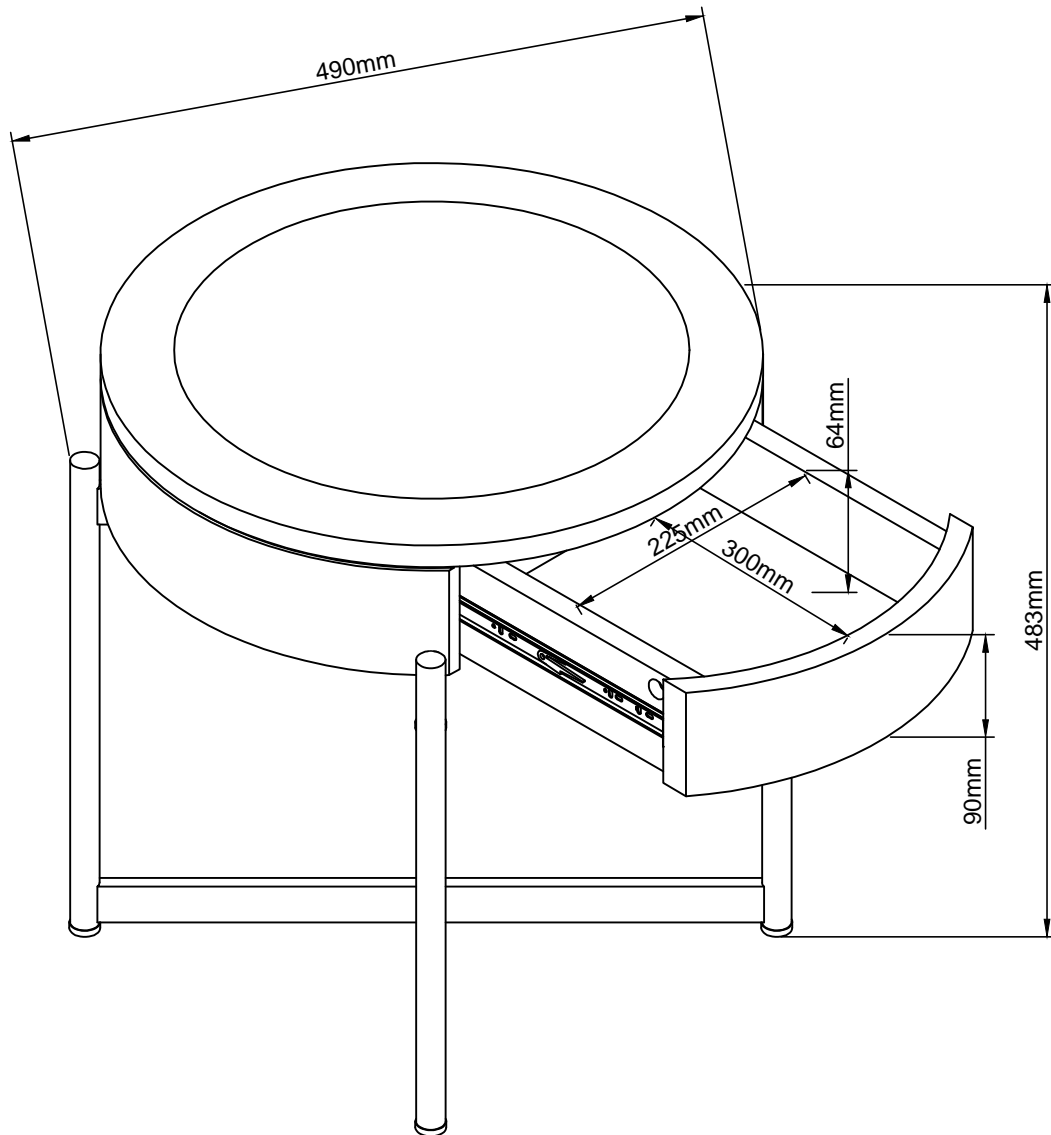

next

LOGAN DOVE SIDE TABLE

405547

Assembly instructions

Actual product size

H48 x W49x D49cm

Need Help ?

With: Assembly instruction

Ref	Dimensions	Visual	Qty	Ctn
1	39 x 49cm		1	1
2	39 x 49cm		1	1
3	12 x 45cm		1	1

Fixtures and fittings supplied (actual size)

Ref	Dimensions	Qty	Spare Qty
V44	Ø6 x 23mm	2	1
Z35	Ø4 x 45mm	4	1

Fixtures and fittings supplied (not to scale)

Ref	Dimensions	Qty	Spare Qty	Visual
T1	N/A	1	N/A	
Q1	N/A	6	1	

Q1	N/A	2	
V44	Ø6 x 23mm	2	

3

Q1	N/A	4	
Z35	Ø4 x 45mm	4	  not supplied

4

next

LOGAN DOVE SIDE TABLE
405547

Actual product size
H48 x W49 x D49cm