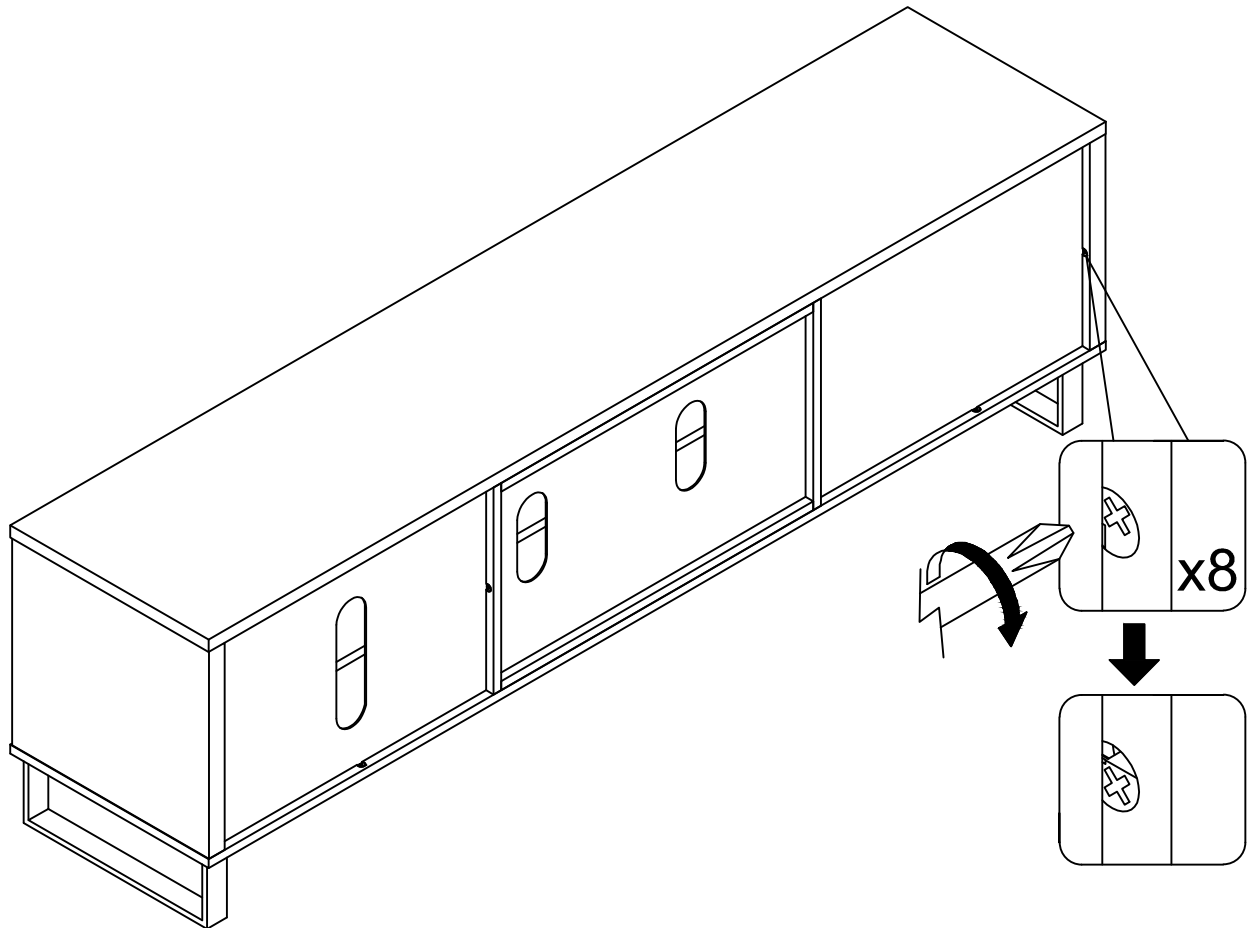

19

WHEN LOOSENING THE CAM

TURN THE CAM IN A COUNTERCLOCKWISE DIRECTION UNTIL THE ARROW POINTS IN THE POSITION SHOWN IN THE DIAGRAMS BELOW

MAXIMUM
LOCK

TURN
TO UNLOCK

UNLOCKED