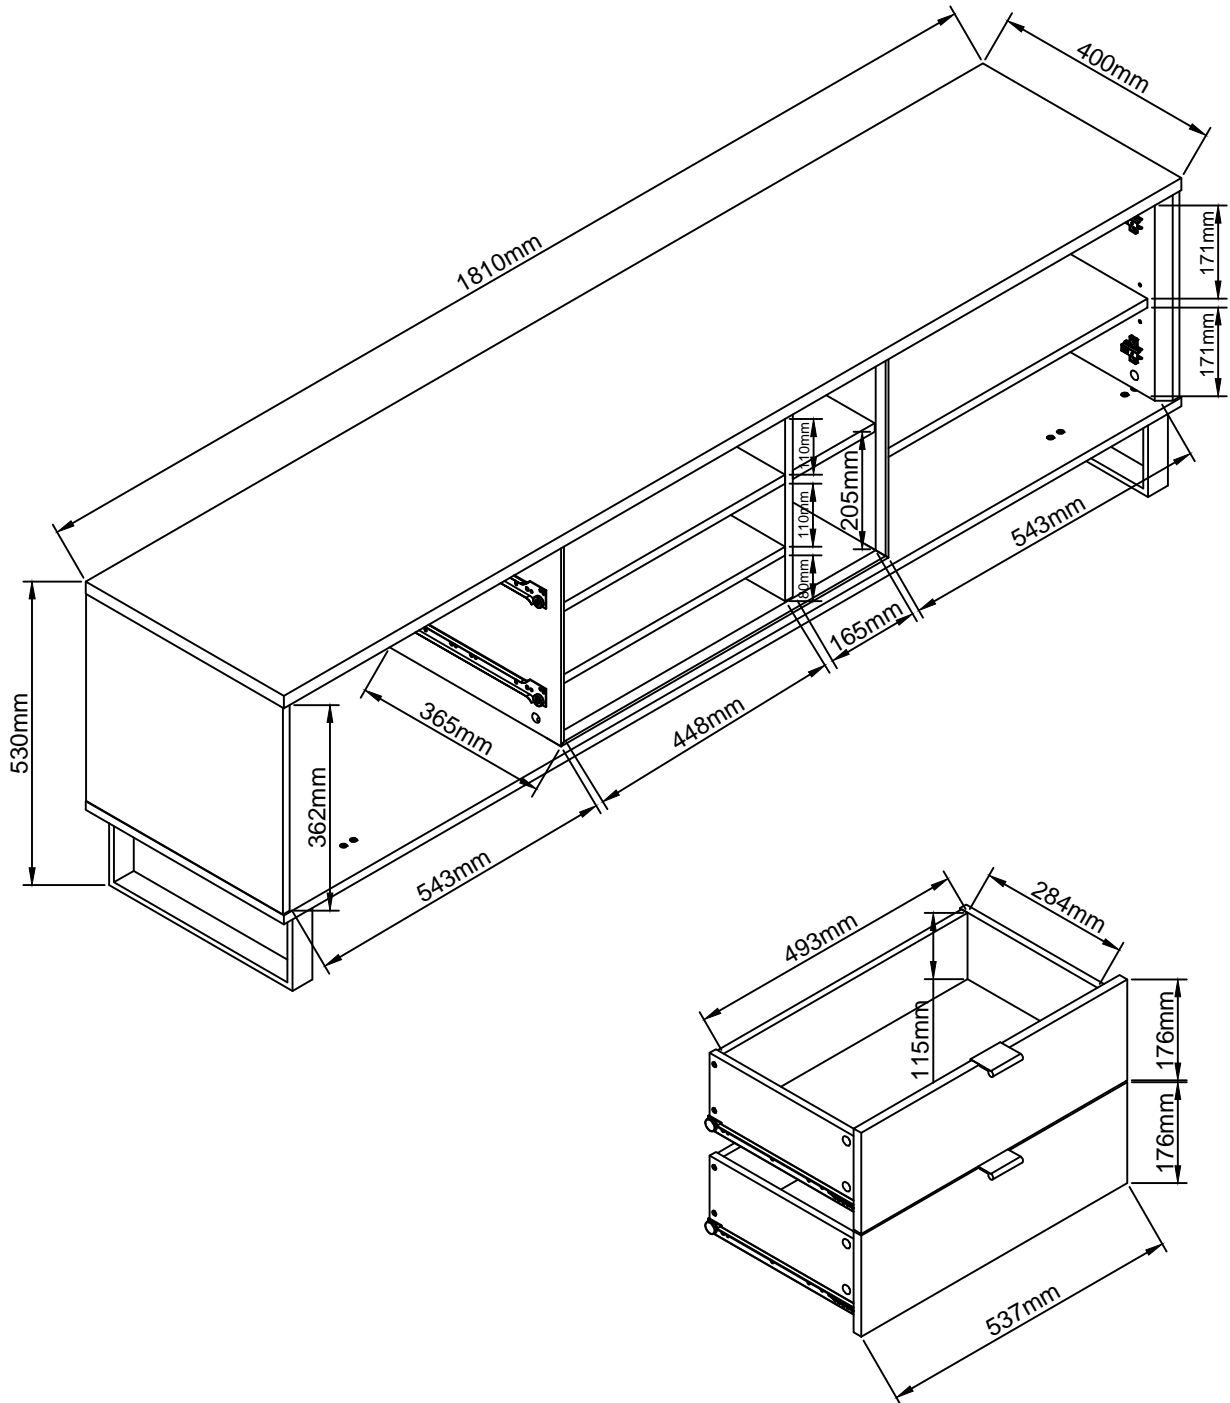

TURN
TO UNLOCK

UNLOCKED

next

LOGAN DOVE SUPER WIDE TV UNIT
405601

Actual product size
H53 x W181 x D40cm

LOGAN DOVE SUPER WIDE TV UNIT

405601

Warnings