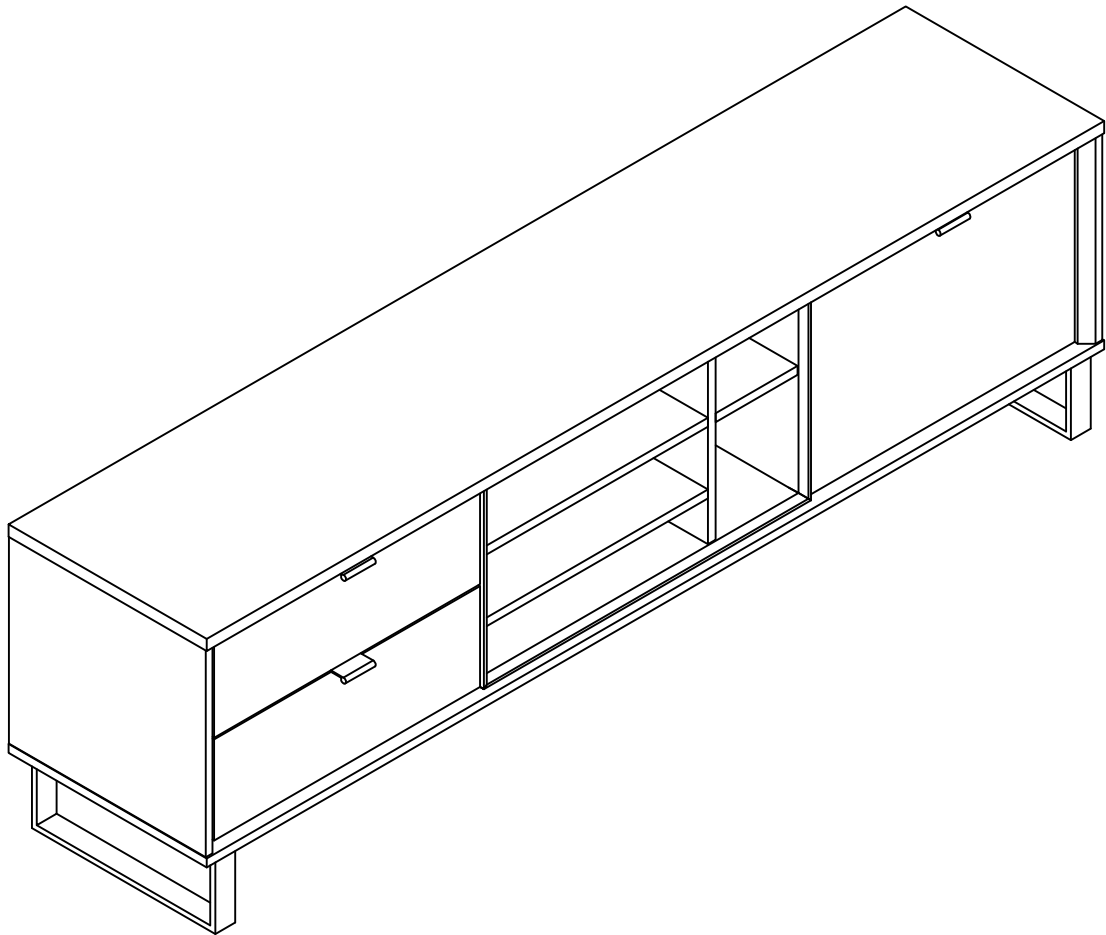

next

LOGAN DOVE SUPER WIDE TV UNIT

405601

Assembly instructions

Actual product size

H53 x W181x D40cm

Need Help ?

With: Assembly instruction