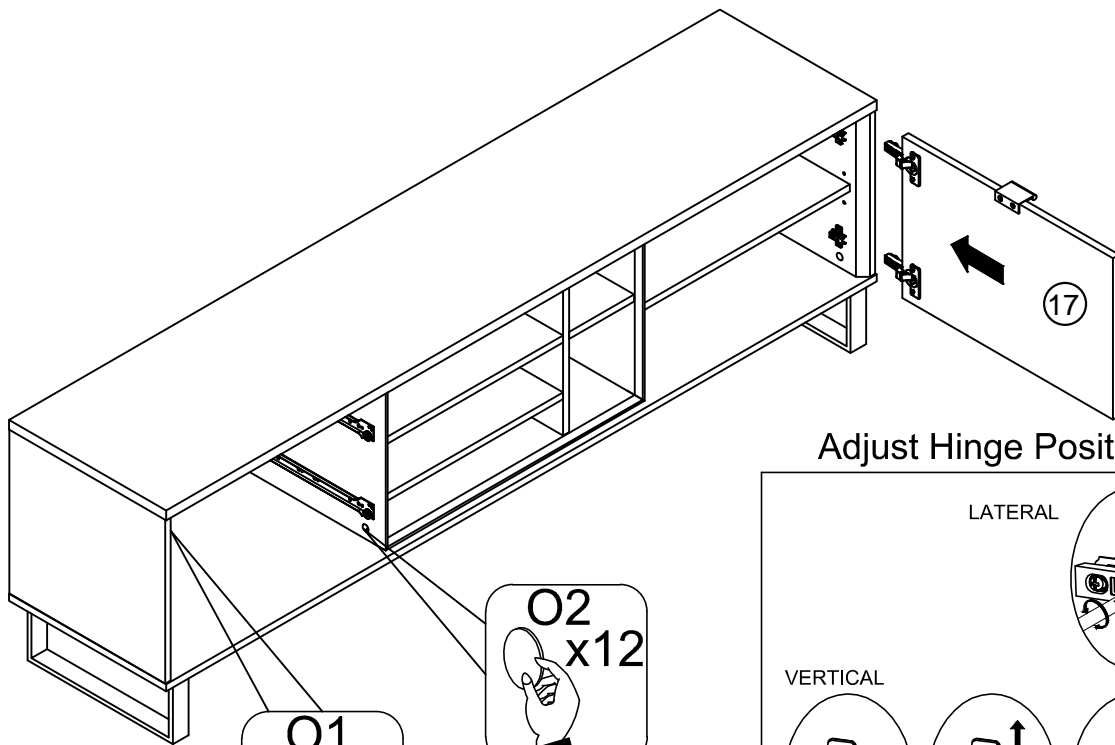

Remove hinge