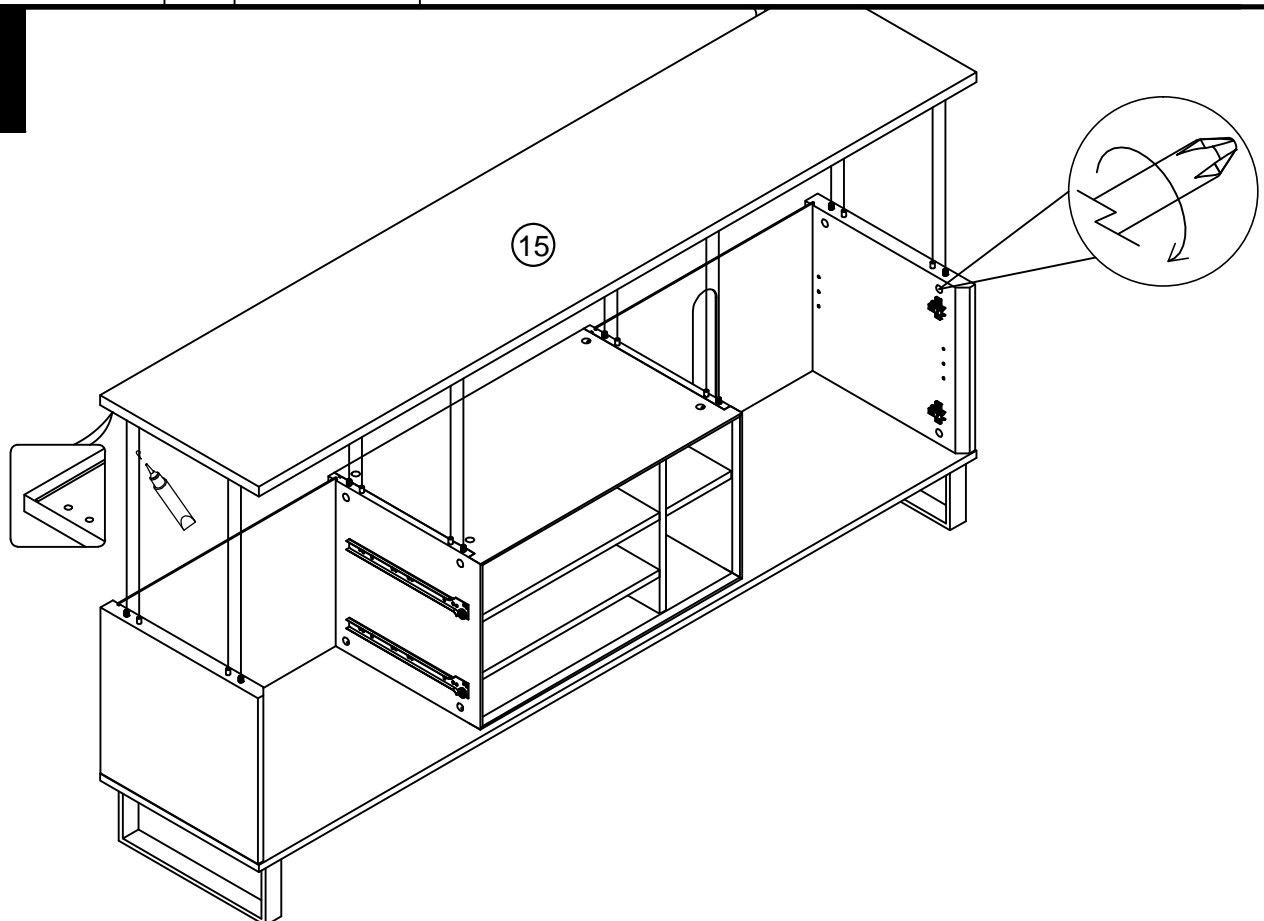

O1	25mm	12	

11