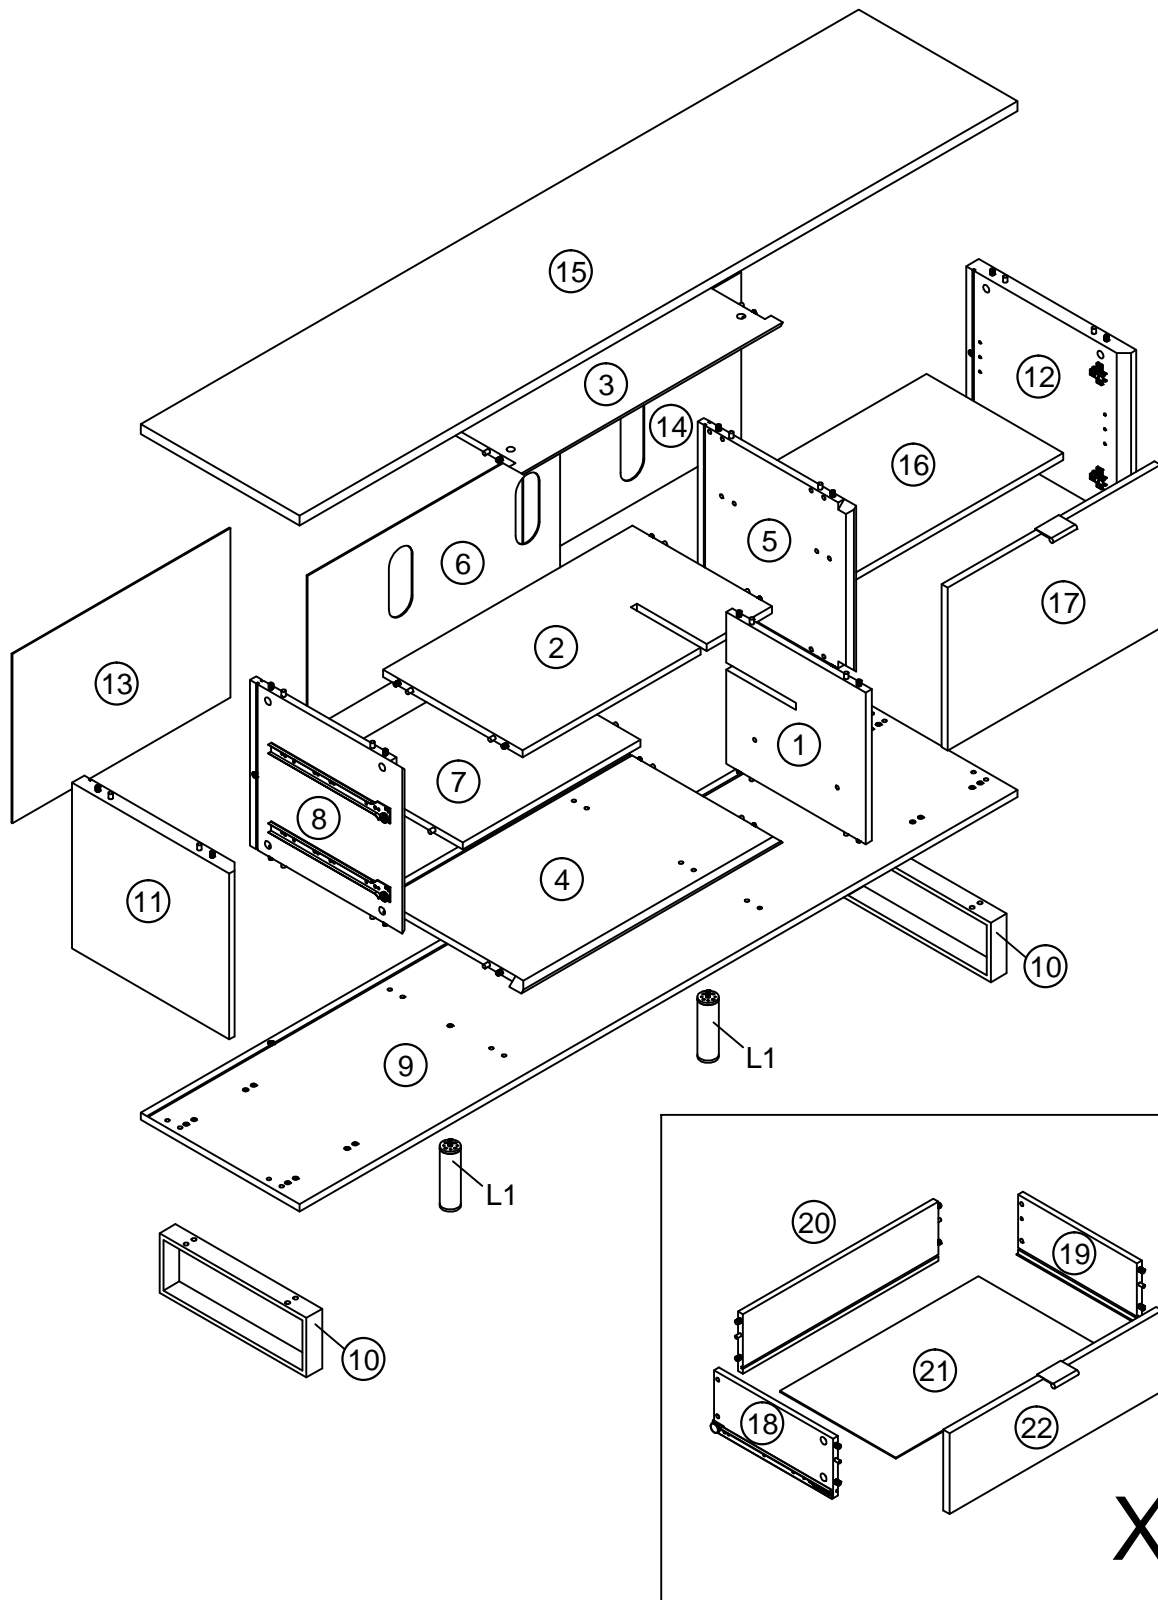

GETTING TO KNOW YOUR PRODUCT

Components supplied. Please use this guide if you require replacement parts.

Ref	Dimensions	Visual	Qty	Ctn
1	33x35cm		1	2
2	63x35cm		1	2
3	63x38cm		1	2
4	63x38cm		1	2
5	38x36cm		1	2
6	64x37cm		1	2
7	35x45cm		1	2
8	38x36cm		1	2
9	181x40cm		1	1
10	37x13cm		2	1
11	36x40cm		2	1

Ref	Dimensions	Visual	Qty	Ctn
12	36x40cm		1	1
13	55x37cm		1	2
14	55x37cm		1	2
15	181x40cm		1	1
16	54x34cm		1	1
17	54x36cm		1	1
18	30x13cm		1	2
19	30x13cm		2	2
20	49x13cm		2	2
21	50x29cm		2	2
22	54x18cm		2	2