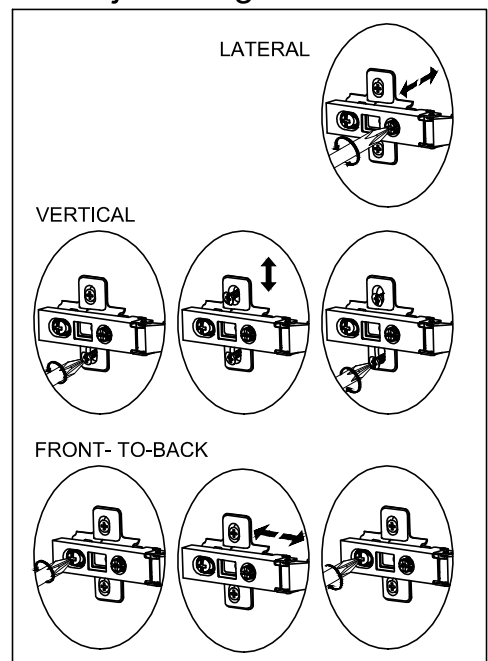

14

Install hinge

Remove hinge

Adjust Hinge Position

O1	25mm	8	
O2	25mm	12	

15

X2

16

X2

17

E35	N/A	2	
U136	Ø4 x 14mm	4	  not supplied

18

19

WHEN LOOSENING THE CAM

TURN THE CAM IN A COUNTERCLOCKWISE DIRECTION UNTIL THE ARROW POINTS IN THE POSITION SHOWN IN THE DIAGRAMS BELOW

MAXIMUM
LOCK