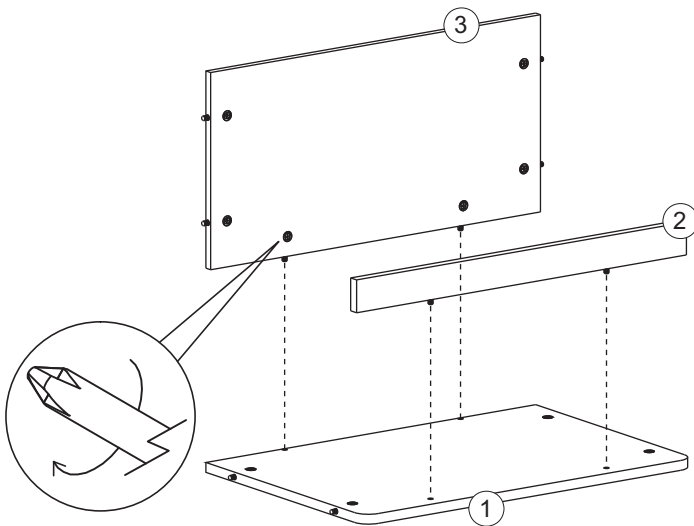

1

WHEN TIGHTENING THE CAM

TURN THE CAM IN A CLOCKWISE DIRECTION UNTIL THE ARROW POINTS IN THE POSITIONS SHOWN IN THE DIAGRAMS BELOW

MAXIMUM LOCK

WHEN LOOSENING THE CAM

TURN THE CAM IN A COUNTERCLOCKWISE DIRECTION UNTIL THE ARROW POINTS IN THE POSITION SHOWN IN THE DIAGRAMS BELOW