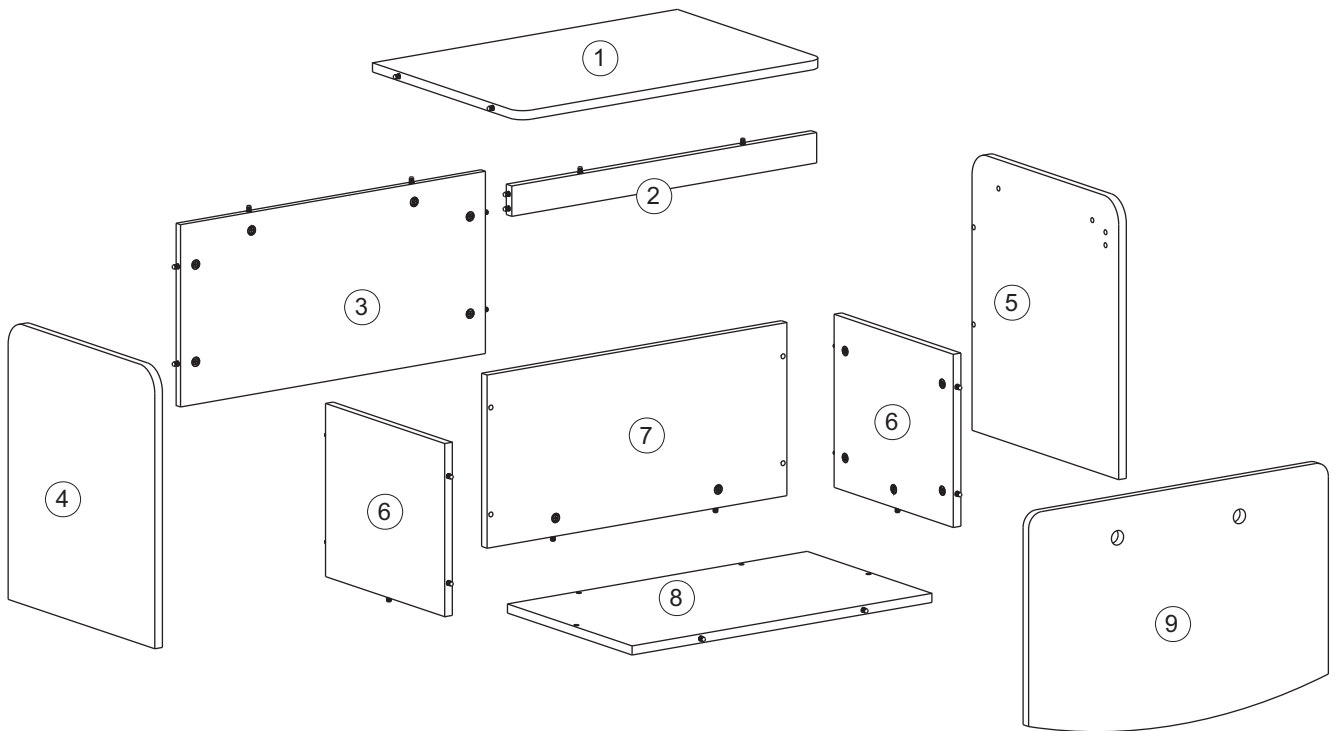

GETTING TO KNOW YOUR PRODUCT

Components supplied. Please use this guide if you require replacement parts.

Ref	Dimensions	Visual	Qty	Ctn
1	60 x 40 cm		1	1
2	60 x 5 cm		1	1
3	60 x 30 cm		1	1
4	46 x 40 cm		1	1
5	46 x 40 cm		1	1

Ref	Dimensions	Visual	Qty	Ctn
6	32.5 x 28.4 cm		2	1
7	59.2 x 28.5 cm		1	1
8	59.2 x 34 cm		1	1
9	59.6 x 39.4 cm		1	1

Fixtures and fittings supplied (actual size)

Ref	Dimensions	Qty	Spare Qty
G1	Ø8 x 38mm	N/A	2
C1	Ø15 x 10mm	N/A	1
D2	Ø8 x 30mm	N/A	1
C2	Ø15 x 12mm	N/A	1