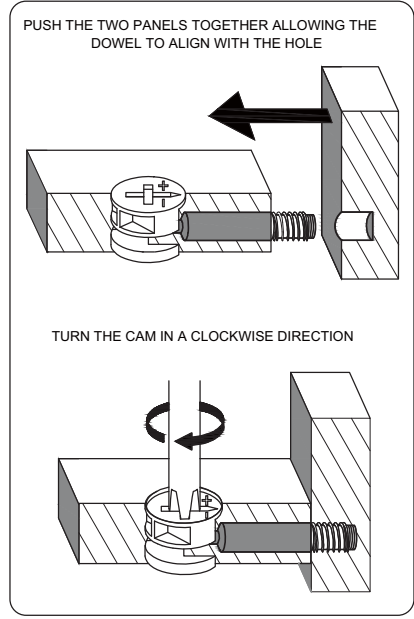

1

WHEN TIGHTENING THE CAM

TURN THE CAM IN A CLOCKWISE DIRECTION UNTIL THE ARROW POINTS IN THE POSITIONS SHOWN IN THE DIAGRAMS BELOW

WHEN LOOSENING THE CAM

TURN THE CAM IN A COUNTERCLOCKWISE DIRECTION UNTIL THE ARROW POINTS IN THE POSITION SHOWN IN THE DIAGRAMS BELOW

MAXIMUM LOCK

UNLOCKED