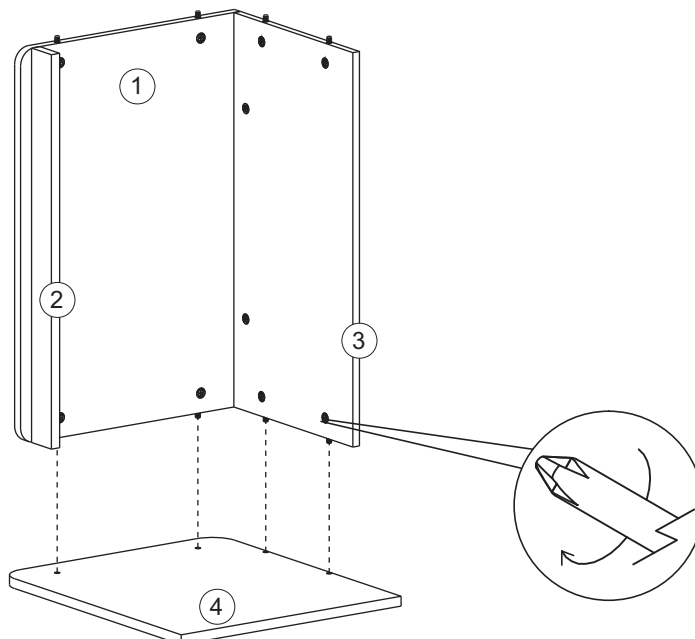

1

WHEN TIGHTENING THE CAM

TURN THE CAM IN A CLOCKWISE DIRECTION UNTIL THE ARROW POINTS IN THE POSITIONS SHOWN IN THE DIAGRAMS BELOW

WHEN LOOSENING THE CAM

TURN THE CAM IN A COUNTERCLOCKWISE DIRECTION UNTIL THE ARROW POINTS IN THE POSITION SHOWN IN THE DIAGRAMS BELOW

2