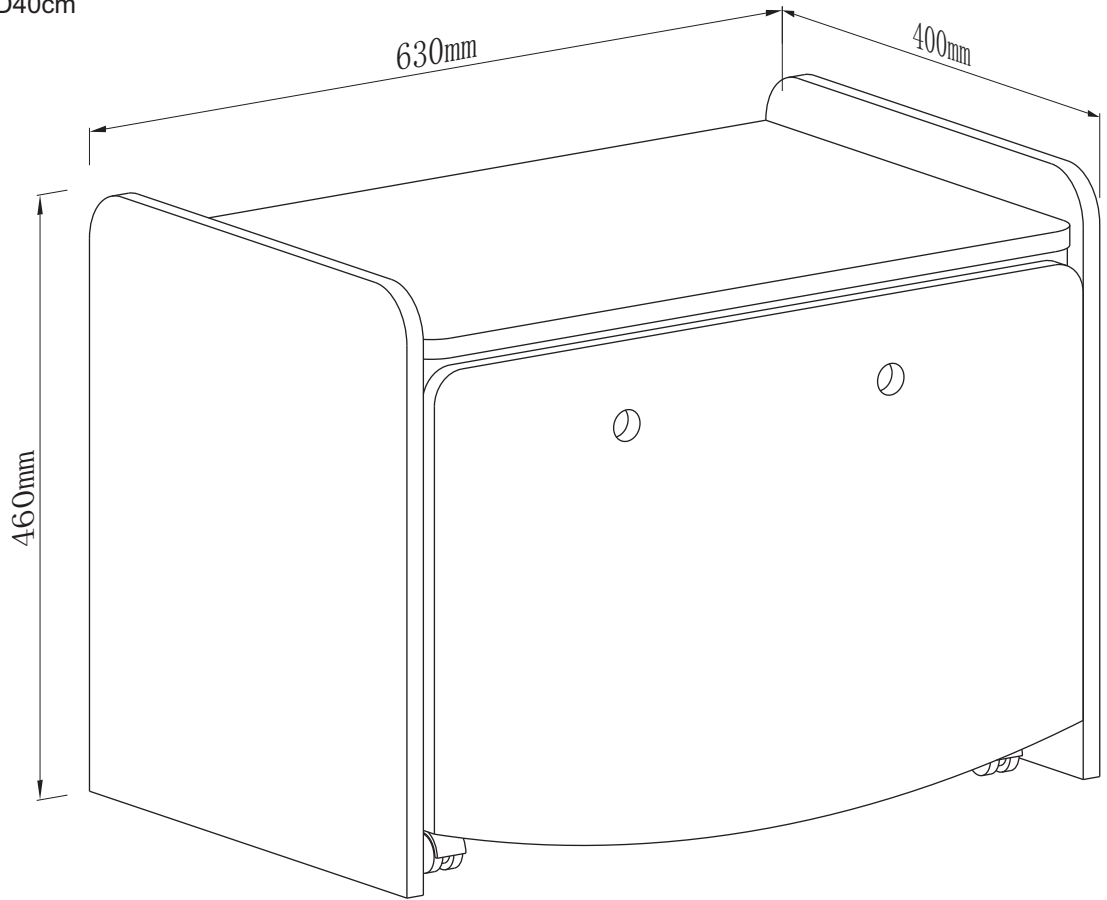

next

Wheelie Toy Box

406721

Actual product size

H46 × W63 × D40cm