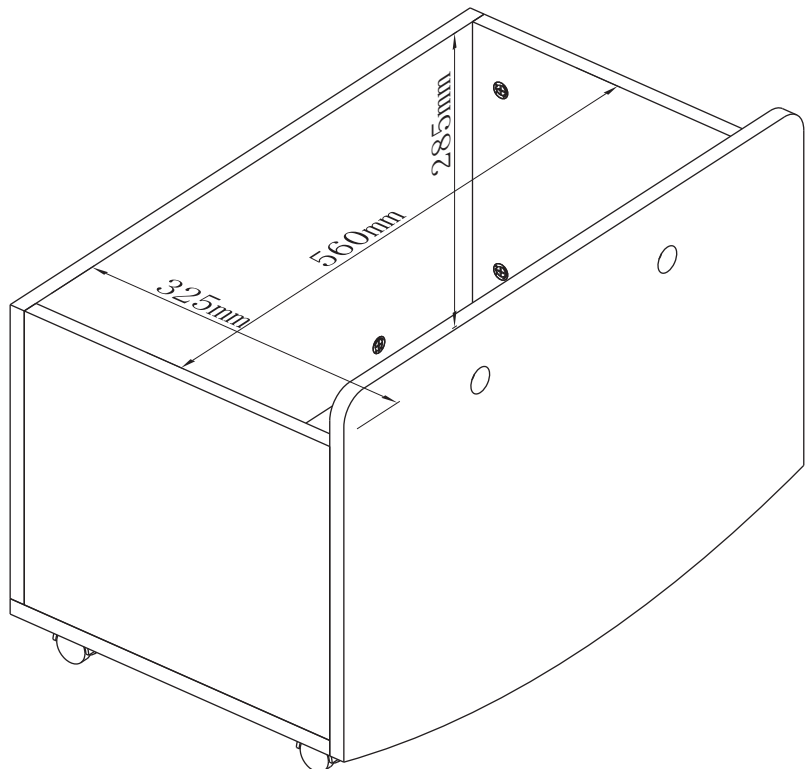

7

8

next

Wheelie Toy Box

406721

Actual product size

H46 × W63 × D40cm

Warnings