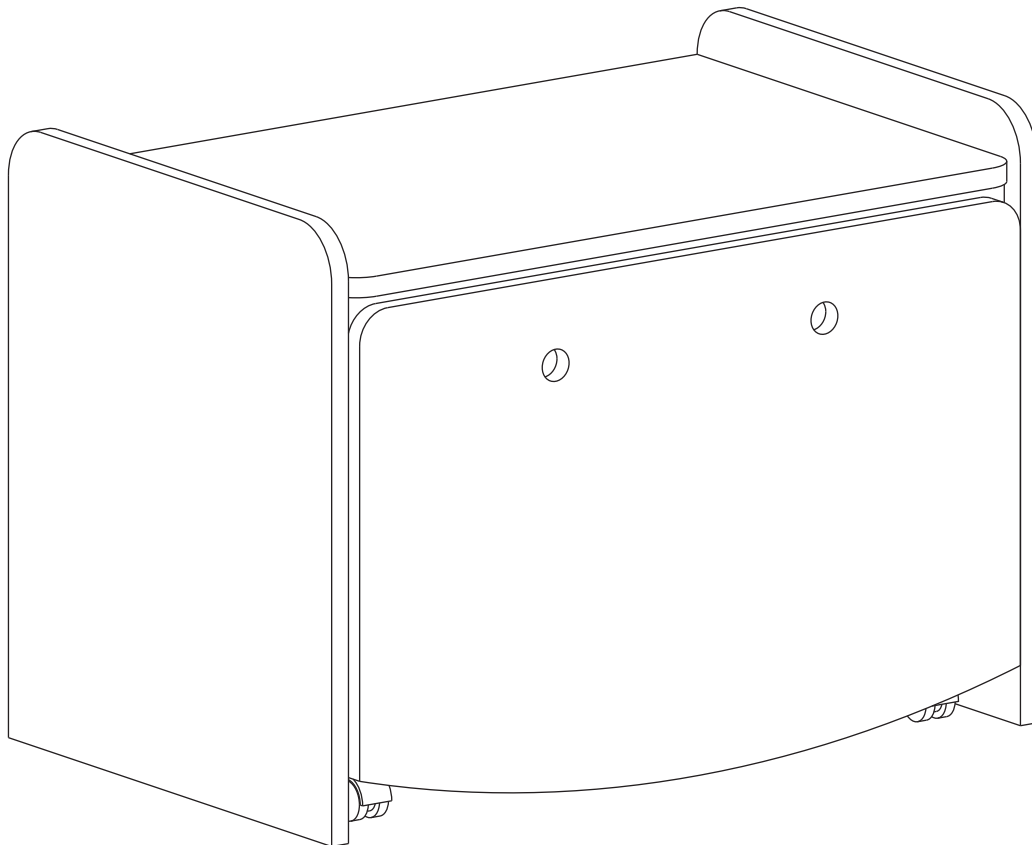

next
HOME

Then just give us a call on 0333 777 8999 and we'll sort out a pick up time for you.

next

Wheelie Toy Box

406721

Assembly instructions

Actual product size

H46 × W63 × D40cm