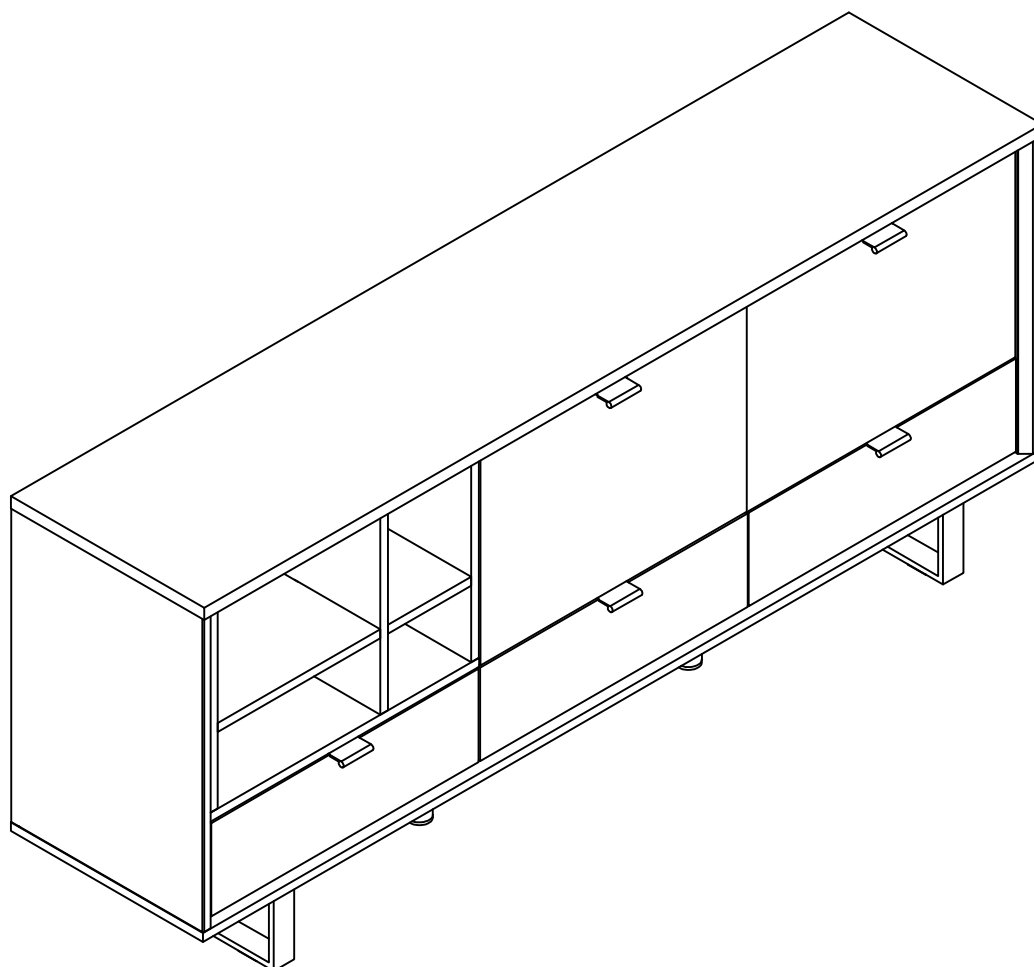

next

LOGAN WHITE LARGE SIDEBOARD

409288

Assembly instructions

Actual product size
H72 x W169 x D39cm

Need Help ?

With: Assembly instruction
Missing or damaged parts

IMPORTANT - RETAIN FOR FUTURE REFERENCE