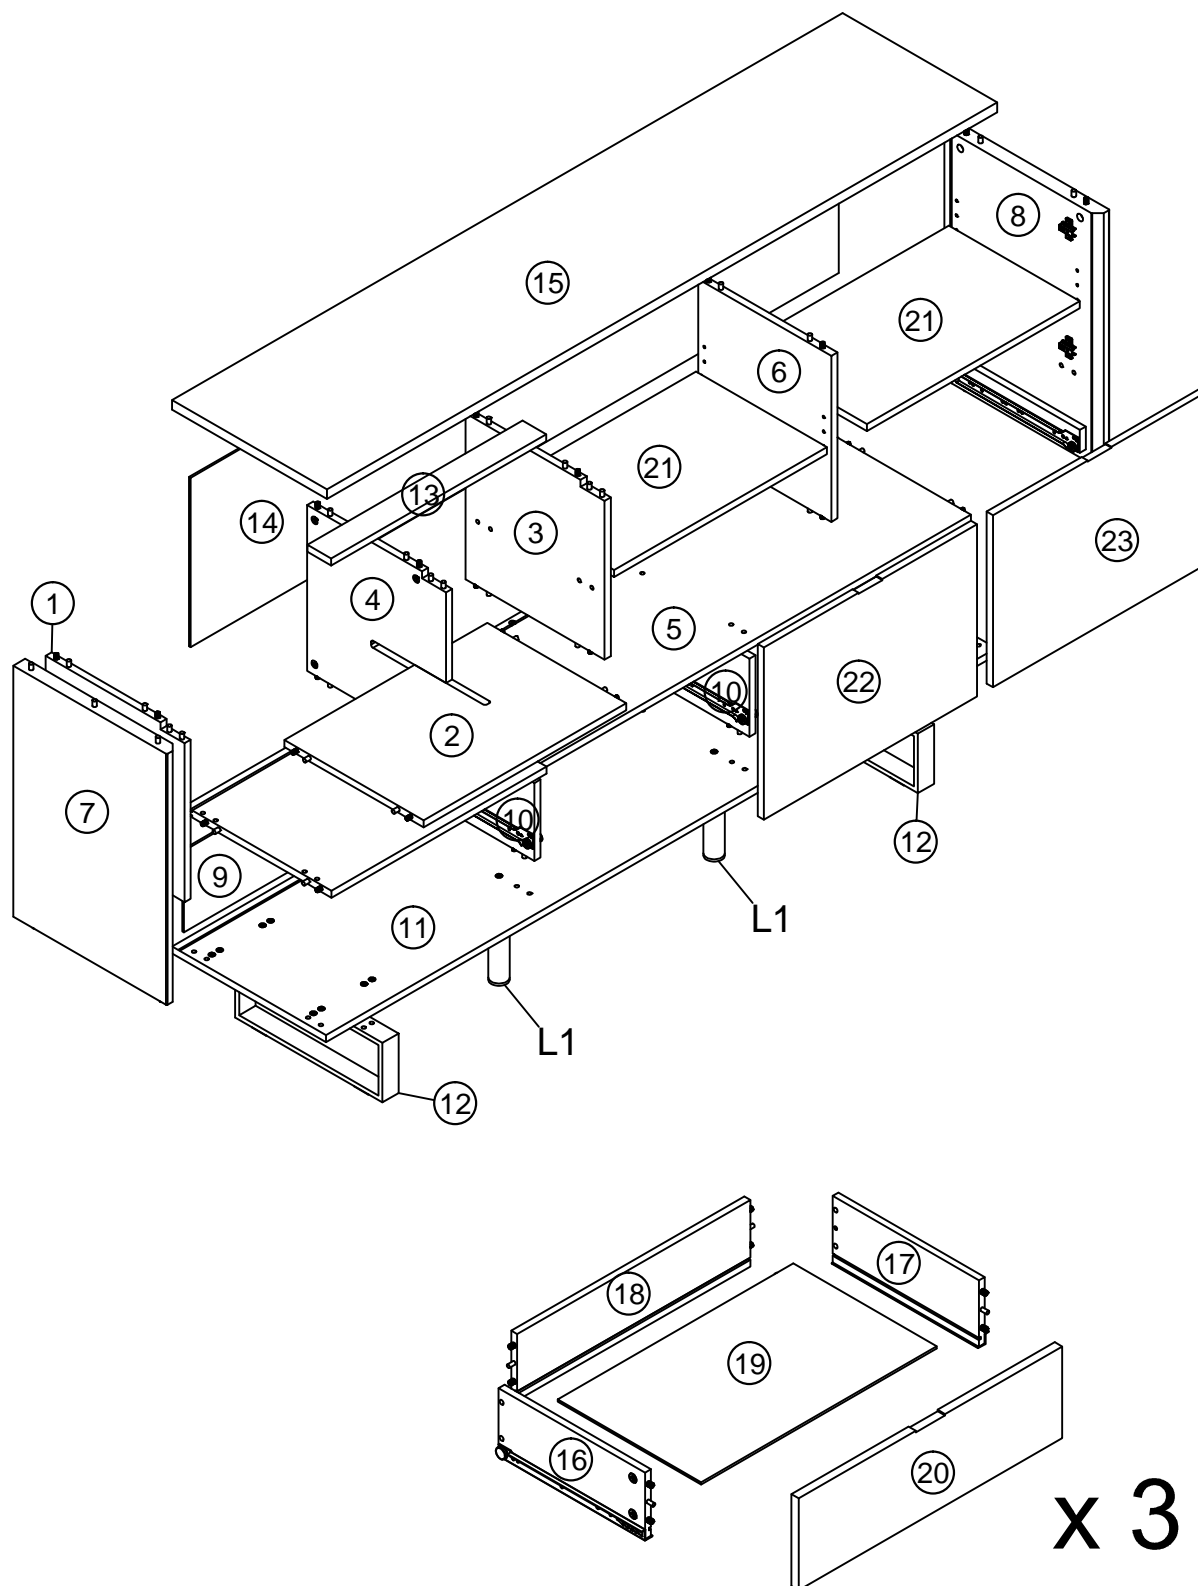

GETTING TO KNOW YOUR PRODUCT

Components supplied. Please use this guide if you require replacement parts.

Ref	Dimensions	Visual	Qty	Ctn	Ref	Dimensions	Visual	Qty	Ctn
1	36x35cm		1	1	9	164x18cm		1	2
2	51x35cm		1	2	10	33x17cm		2	1
3	36x35cm		1	1	11	169x39cm		1	2
4	36x35cm		1	1	12	37x13cm		2	1
5	163x37cm		1	2	13	54x6cm		1	1
6	36x33cm		1	1	14	164x37cm		1	2
7	55x39cm		1	1	15	169x39cm		1	2
8	55x39cm		1	1	16	30x11cm		3	1