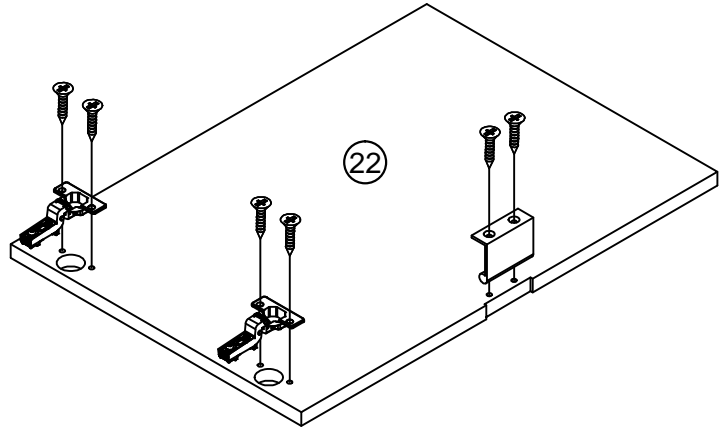

P3	Ø5 x 16mm	8	
----	-----------	---	---

21

O1	Ø25mm	18	○
O2	Ø25mm	12	○

22

23

C11	N/A	2	
E35	N/A	1	
U139	Ø4 x 14mm	6	  not supplied

24

C11	N/A	2	
E35	N/A	1	
U139	Ø4 x 14mm	6	  not supplied

25

Install hinge

Adjust hinge position

Remove hinge

26

27

We recommend the use of the wall attachment bracket/strap provided for safety reasons. Secure the other end of the strap to the wall with an appropriate screw and wall plug for your wall type (not provided).