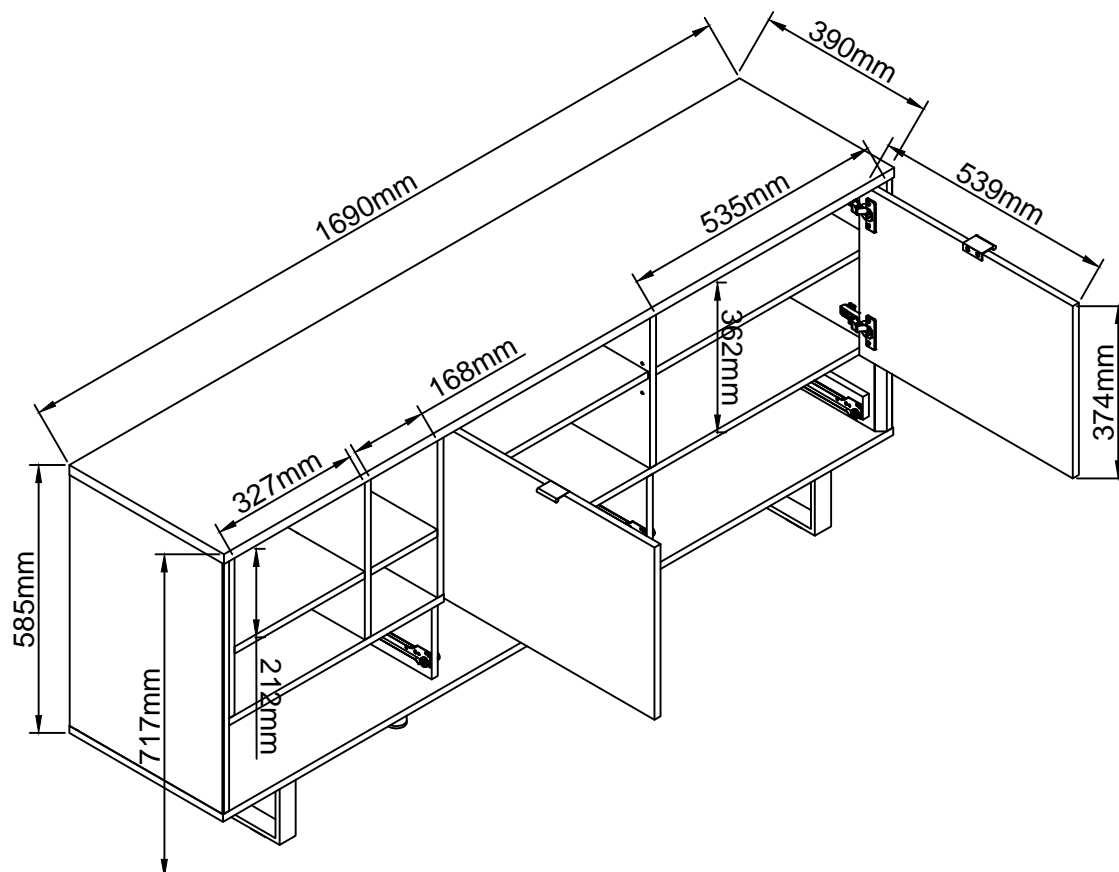

UNLOCKED

Q17	N/A	2	
-----	-----	---	---

next

LOGAN WHITE LARGE SIDEBOARD

409288

Actual product size
H72 x W169x D39cm

X 3

next