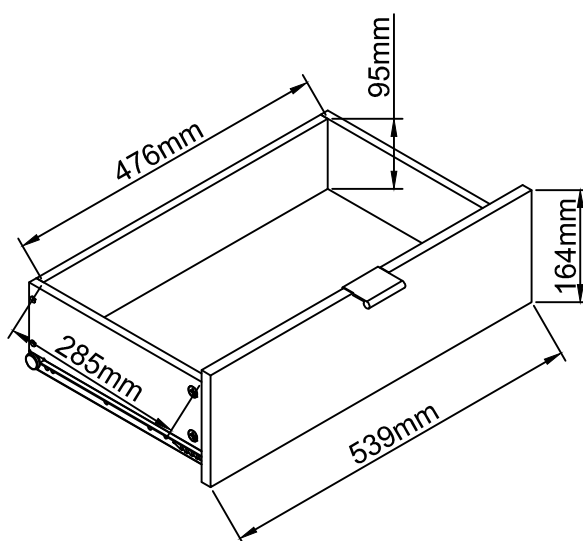

UNLOCKED

Q17	N/A	2	
-----	-----	---	---

next

LOGAN WHITE LARGE SIDEBOARD

409288

Actual product size
H72 x W169x D39cm

X 3

next