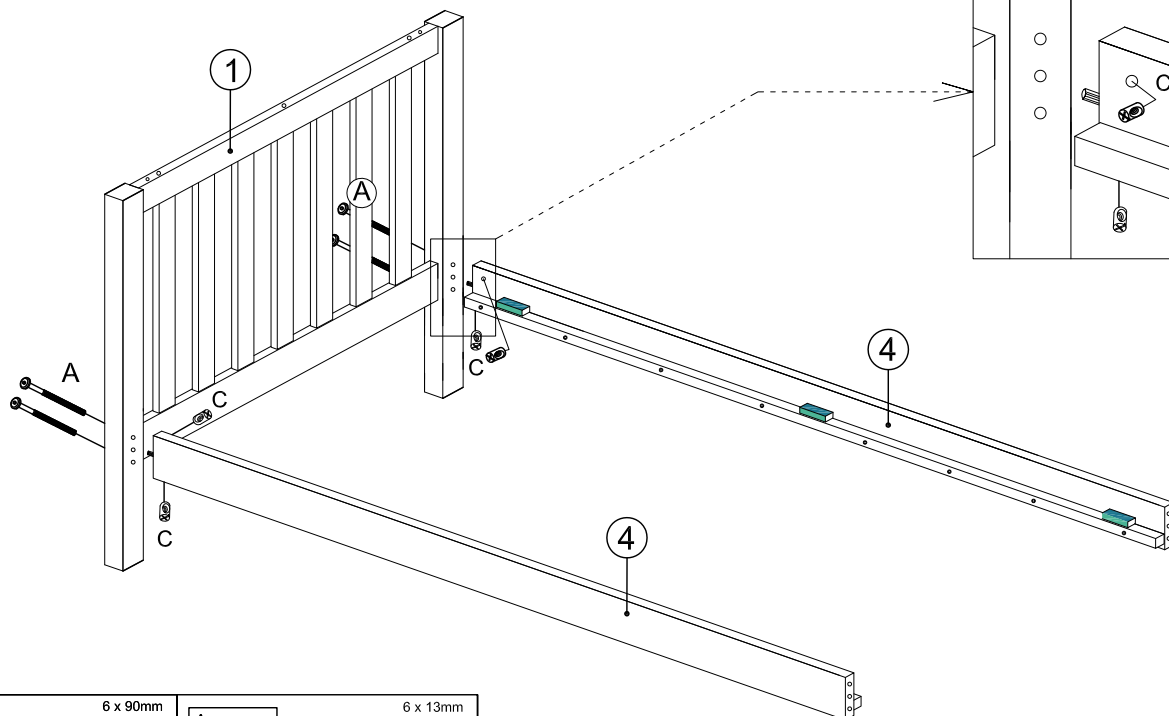

Ref	Dimensions	Visual	Qty	Ctn
1	98.5 x 100cm		1	1
2	75 x 100cm		1	1
3	9.8 x 105cm		2	2
4	11 x 190cm		2	2
5	11 x 190cm		1	3

Fixtures and fittings supplied (actual size)

Ref	Dimensions	Quantity	* Extra Fittings
A	6 x 90 mm	8	1
B	6 x 85 mm	4	1
C	6 x 13 mm	8	1
D	4 x 30 mm	8	1
E	10 x 40 mm	10	1

Fixtures and fittings supplied (not to scale)

Ref	Dimensions	Visual	Qty
J	N/A		2

1

2

3

next

Juno Single Bed 457104 Assembly instructions

next