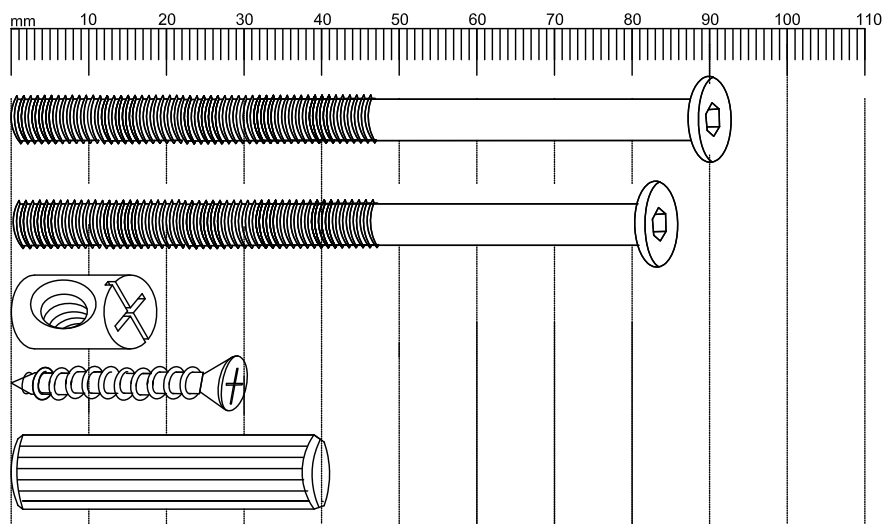

Ref	Dimensions	Visual	Qty	Ctn
1	98.5 x 100cm		1	1
2	75 x 100cm		1	1
3	9.8 x 105cm		2	2
4	11 x 190cm		2	2
5	11 x 190cm		1	3

Fixtures and fittings supplied (actual size)

Ref	Dimensions	Quantity	* Extra Fittings
A	6 x 90 mm	8	1
B	6 x 85 mm	4	1
C	6 x 13 mm	8	1
D	4 x 30 mm	8	1
E	10 x 40 mm	10	1