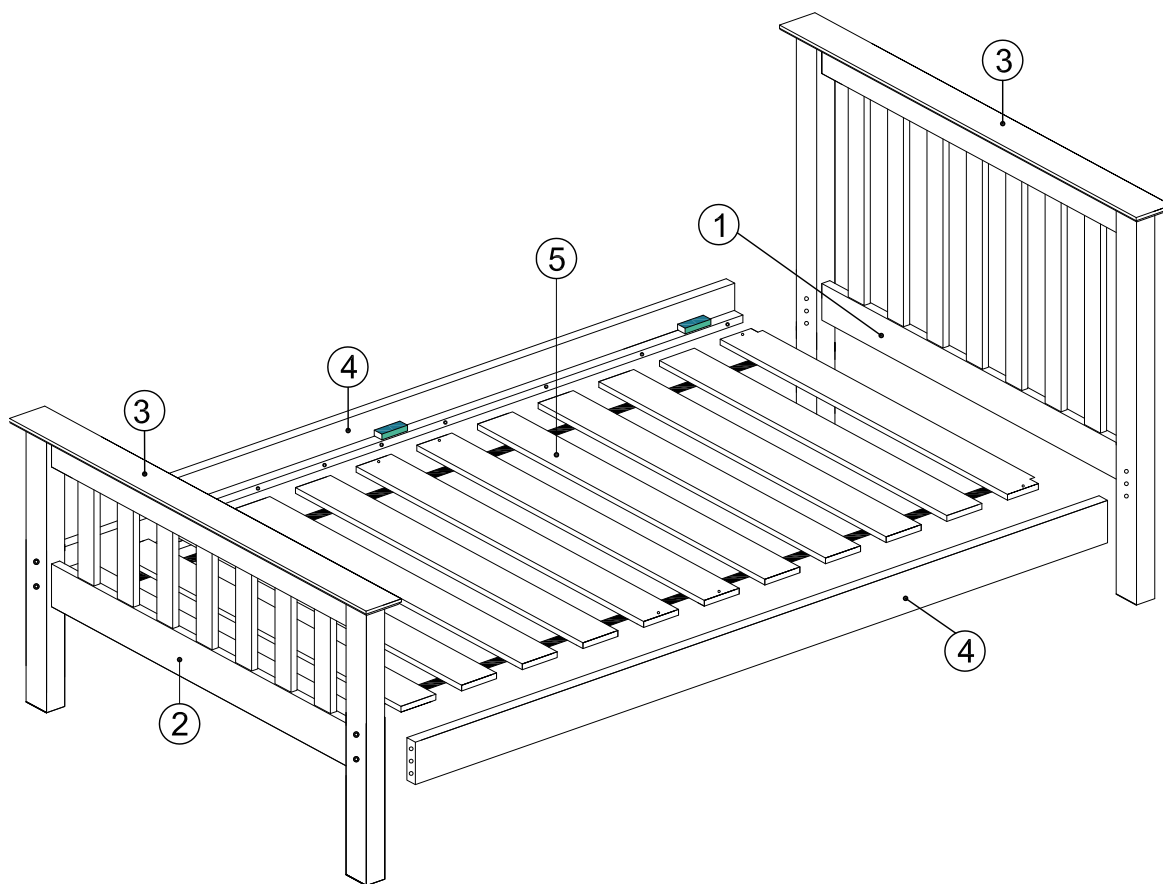

GETTING TO KNOW YOUR PRODUCT

Components supplied. Please use this guide if you require replacement part

Ref	Dimensions	Visual	Qty	Ctn
1	98.5 x 100cm		1	1
2	75 x 100cm		1	1
3	9.8 x 105cm		2	2
4	11 x 190cm		2	2
5	11 x 190cm		1	3