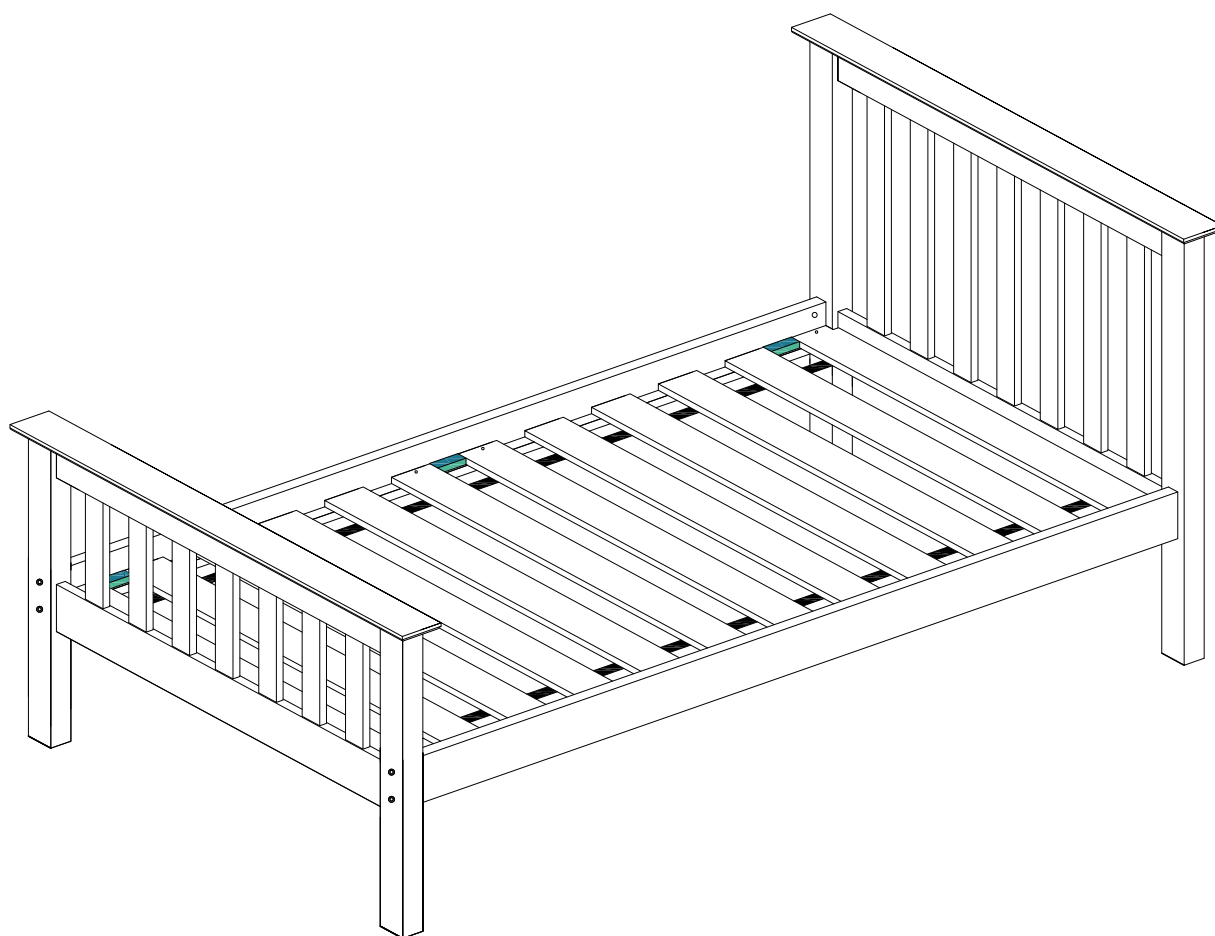

next

Juno Single Bed
457104
Assembly instructions

Actual product size

H 98.5 x W105 x D 204.6cm

Need Help?

With : Assembly instructions
Missing or damaged parts

CALL: 0333 777 8999

IMPORTANT - RETAIN FOR FUTURE REFERENCE