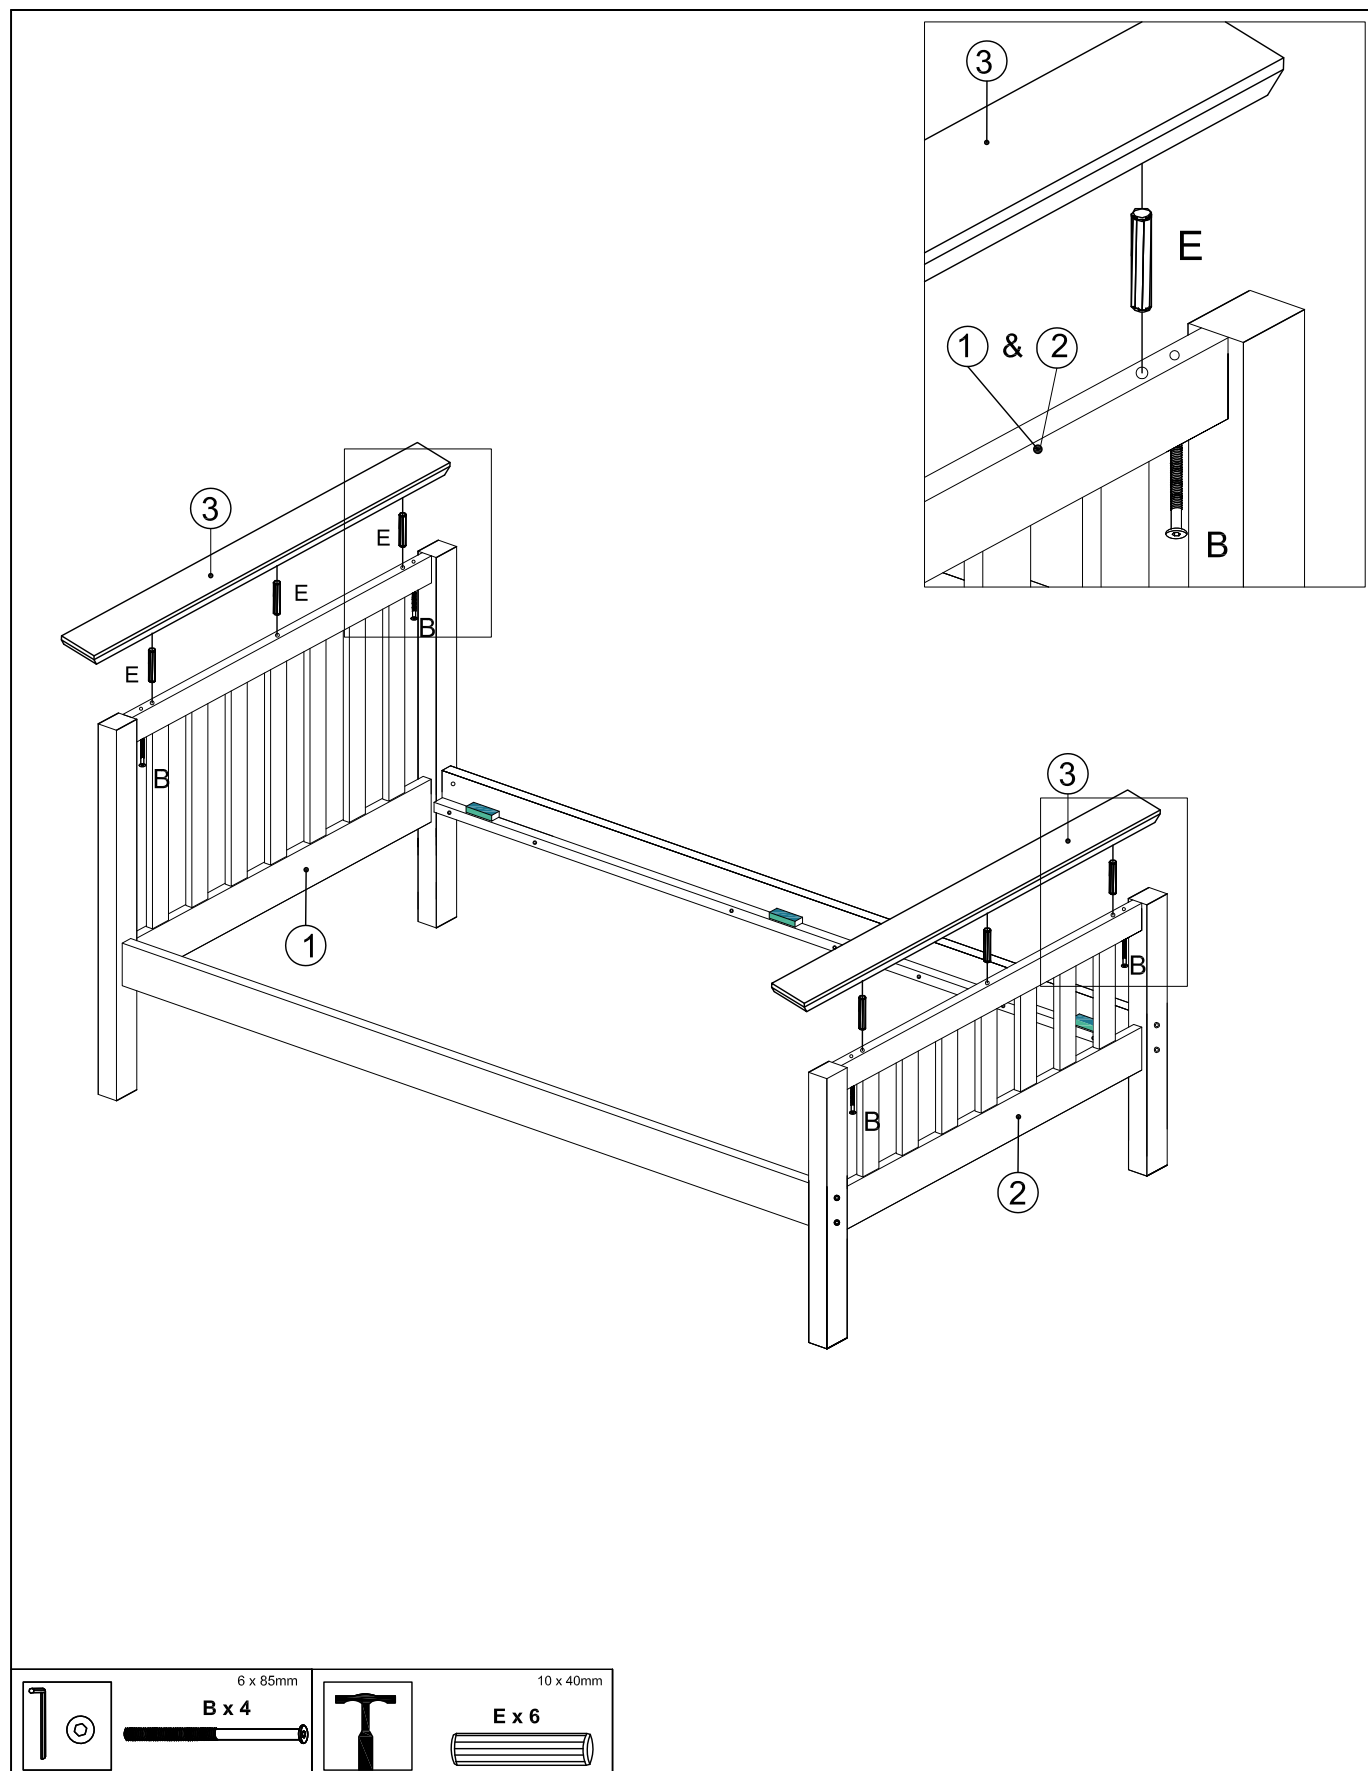

Ref	Dimensions	Visual	Qty	Ctn
1	98.5 x 100cm		1	1
2	75 x 100cm		1	1
3	9.8 x 105cm		2	2
4	11 x 190cm		2	2
5	11 x 190cm		1	3

Fixtures and fittings supplied (actual size)

Ref	Dimensions	Quantity	* Extra Fittings
A	6 x 90 mm	8	1
B	6 x 85 mm	4	1
C	6 x 13 mm	8	1
D	4 x 30 mm	8	1
E	10 x 40 mm	10	1

Fixtures and fittings supplied (not to scale)

Ref	Dimensions	Visual	Qty
J	N/A		2

1

2

3

next

Juno Single Bed 457104 Assembly instructions

next