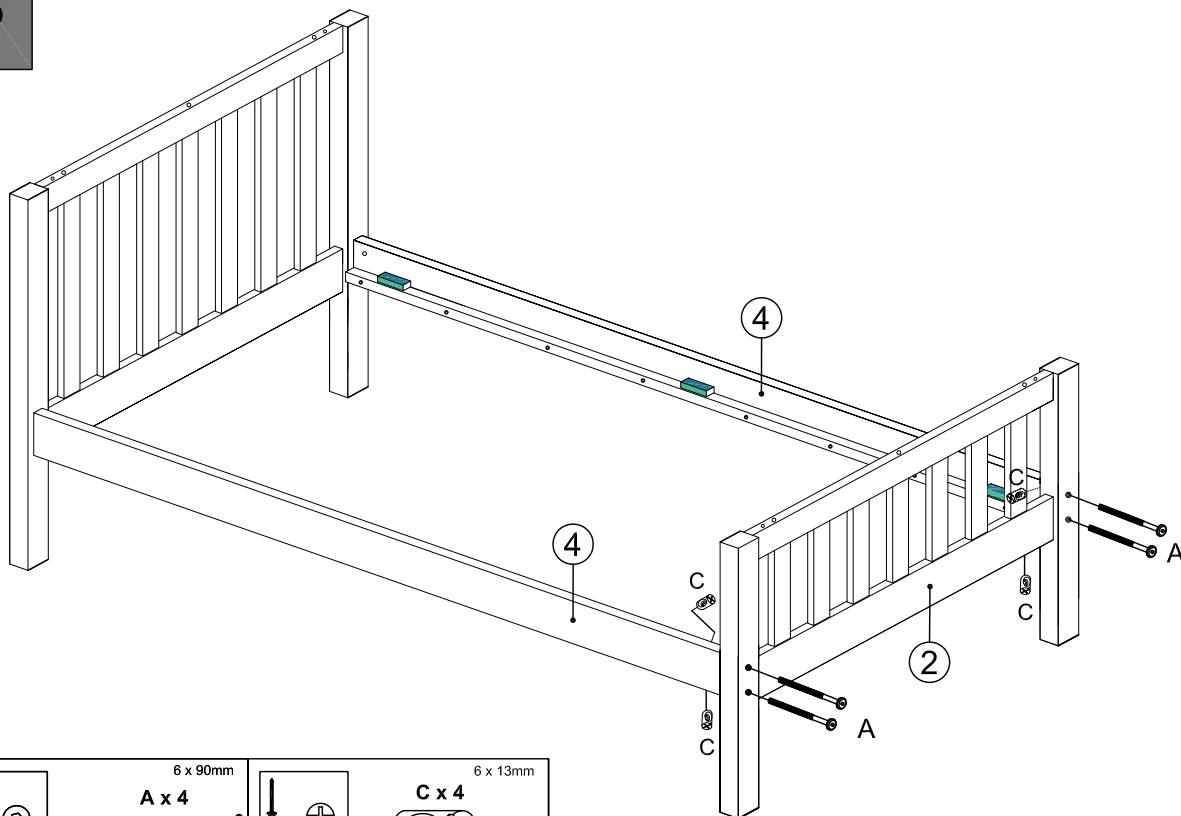

Ref	Dimensions	Visual	Qty	Ctn
1	98.5 x 100cm		1	1
2	75 x 100cm		1	1
3	9.8 x 105cm		2	2
4	11 x 190cm		2	2
5	11 x 190cm		1	3

Fixtures and fittings supplied (actual size)

Ref	Dimensions	Quantity	* Extra Fittings
A	6 x 90 mm	8	1
B	6 x 85 mm	4	1
C	6 x 13 mm	8	1
D	4 x 30 mm	8	1
E	10 x 40 mm	10	1

Fixtures and fittings supplied (not to scale)

Ref	Dimensions	Visual	Qty
J	N/A		2

1

2

3

next

Juno Single Bed 457104 Assembly instructions

next