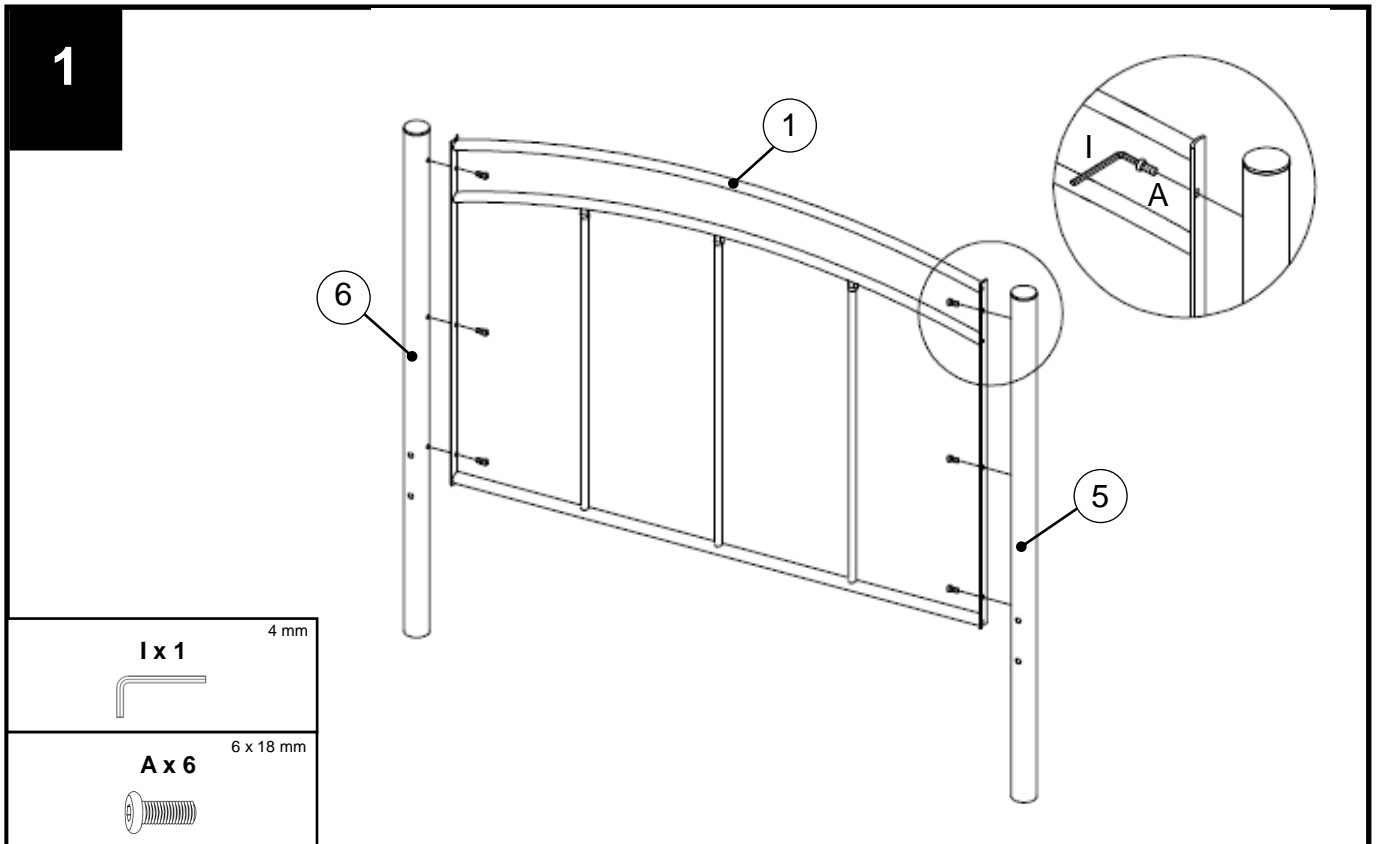

Fixtures and fittings supplied (actual size)

mm 10 20 30 40 50 60

Ref	Dimensions	Qty	
A	6 x 18 mm	26	
B	6 x 32 mm	4	
C	6 x 40 mm	2	
D	8 x 30 mm	8	
E	12.5 x 0.8 mm	8	
F	17 x 1.5 mm	8	
G	12.5 x 2 mm	8	
H	10 x 6 mm	4	

Fixtures and fittings supplied (not to scale)

Ref	Dimensions	Visual	Qty
I	4 mm		1
J	5 mm		1
K	10 mm		1

next

SB BLUE METAL BED

651261

Assembly instructions

Produced in China for Next Retail Ltd.

651261-2014-V1