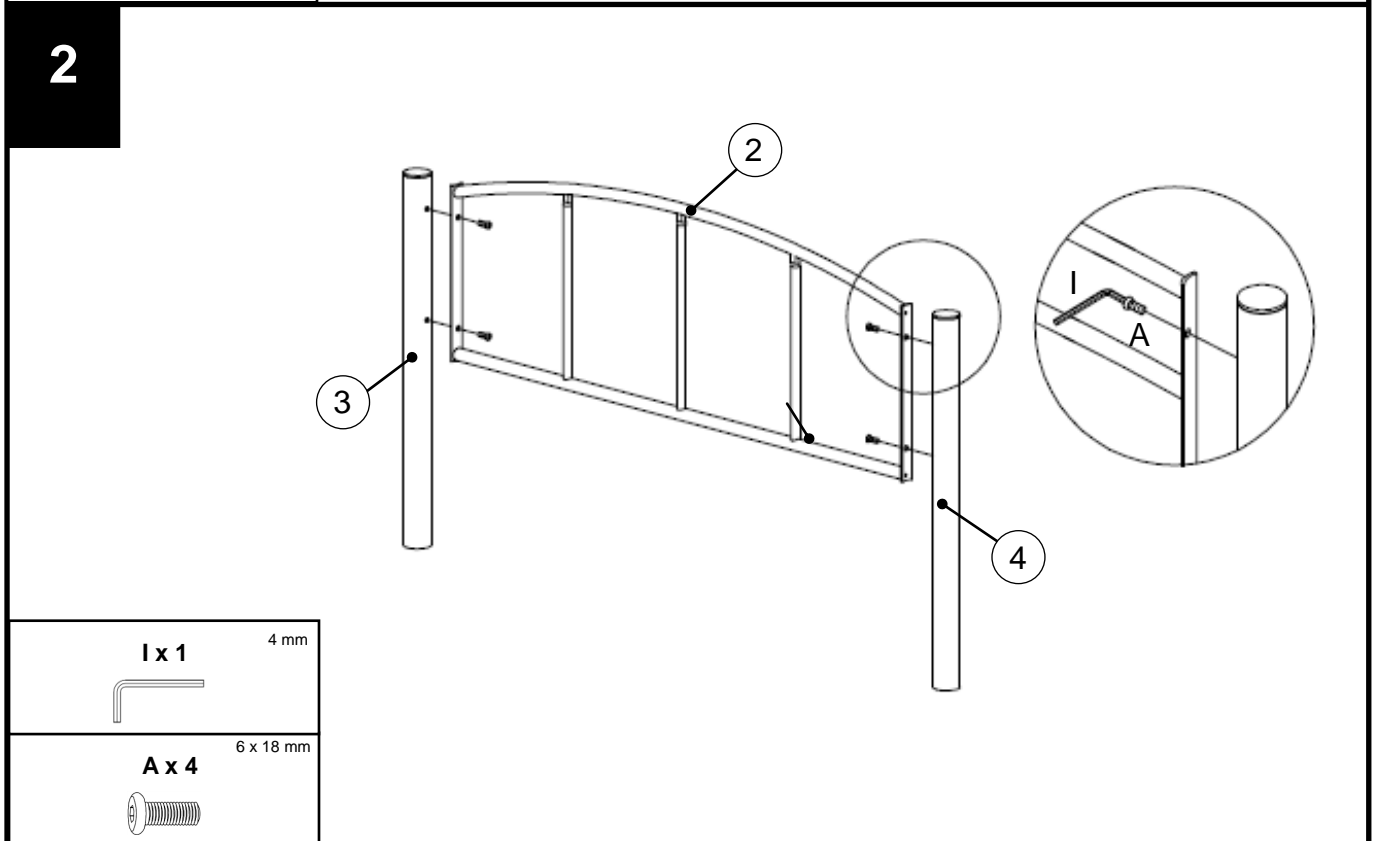

Fixtures and fittings supplied (actual size)

mm 10 20 30 40 50 60

Ref	Dimensions	Qty	
A	6 x 18 mm	26	
B	6 x 32 mm	4	
C	6 x 40 mm	2	
D	8 x 30 mm	8	
E	12.5 x 0.8 mm	8	
F	17 x 1.5 mm	8	
G	12.5 x 2 mm	8	
H	10 x 6 mm	4	

Fixtures and fittings supplied (not to scale)

Ref	Dimensions	Visual	Qty
I	4 mm		1
J	5 mm		1
K	10 mm		1

next

SB BLUE METAL BED

651261

Assembly instructions

Produced in China for Next Retail Ltd.

651261-2014-V1