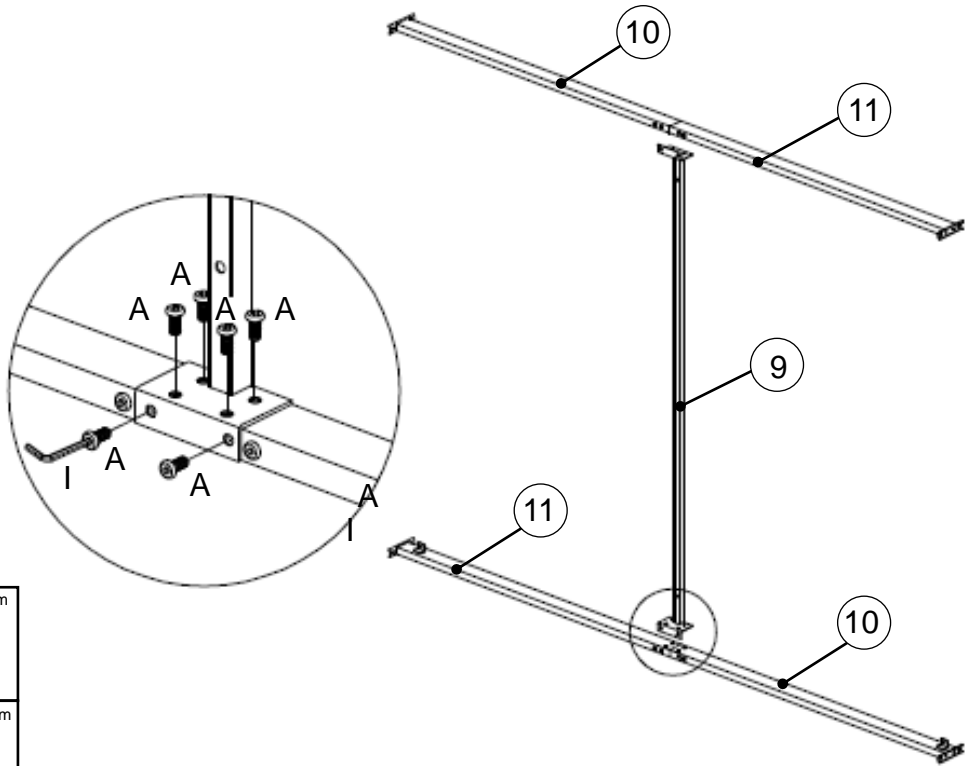

next

SB BLUE METAL BED

651261

Assembly instructions

5

6