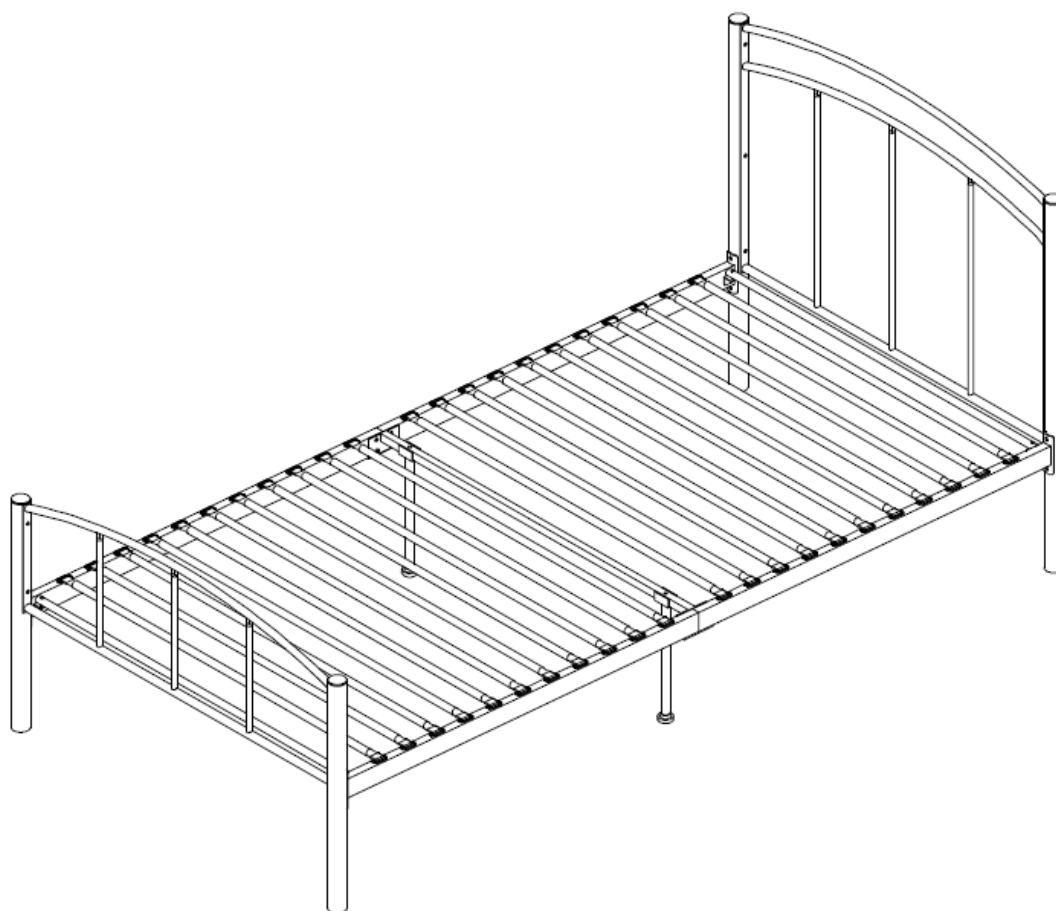

next

SB BLUE METAL BED

651261

Assembly instructions

Actual product size

H93 x W96 x L199cm

NEED HELP?

With: Assembly instructions