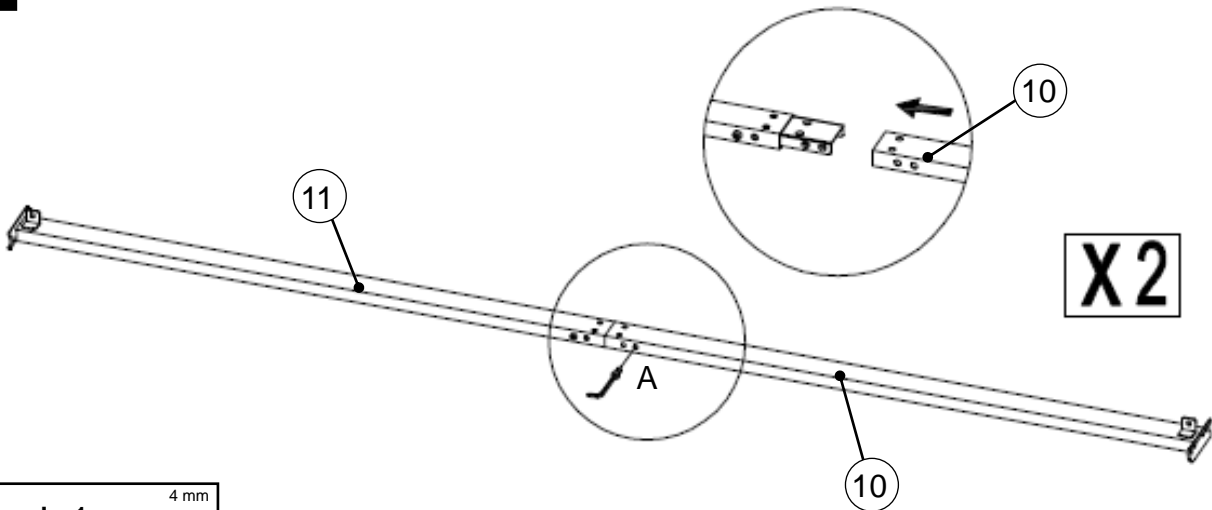

3

1 x 1	4 mm
A x 2	6 x 18 mm

4

1 x 1	4 mm
A x 2	6 x 18 mm