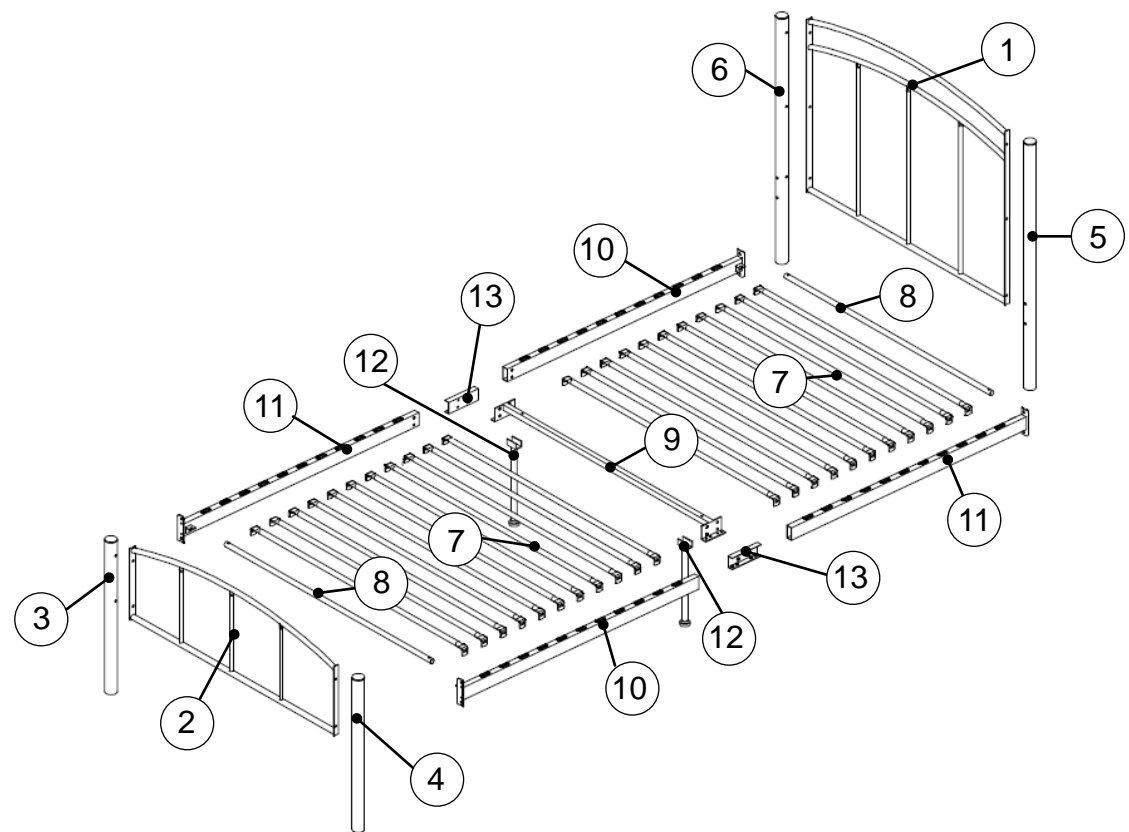

GETTING TO KNOW YOUR PRODUCT

Components supplied. Please use this guide if you require replacement parts.

Ref	Dimensions	Visual	Qty	Ctn	Ref	Dimensions	Visual	Qty	Ctn
1	89 x 64 cm		1	1	7	3 x 92 cm		22	1
2	99 x 31 cm		1	1	8	2 x 89 cm		2	1
3	4 x 54 cm		1	1	9	8 x 94 cm		1	1
4	4 x 54 cm		1	1	10	9 x 96 cm		2	1
5	4 x 87 cm		1	1	11	9 x 96 cm		2	1
6	4 x 87 cm		1	1	12	4 x 29 cm		2	1
					13	4 x 12 cm		2	1

Fixtures and fittings supplied (actual size)

mm 10 20 30 40 50 60

Ref	Dimensions	Qty	
A	6 x 18 mm	26	
B	6 x 32 mm	4	
C	6 x 40 mm	2	
D	8 x 30 mm	8	
E	12.5 x 0.8 mm	8	
F	17 x 1.5 mm	8	
G	12.5 x 2 mm	8	
H	10 x 6 mm	4	