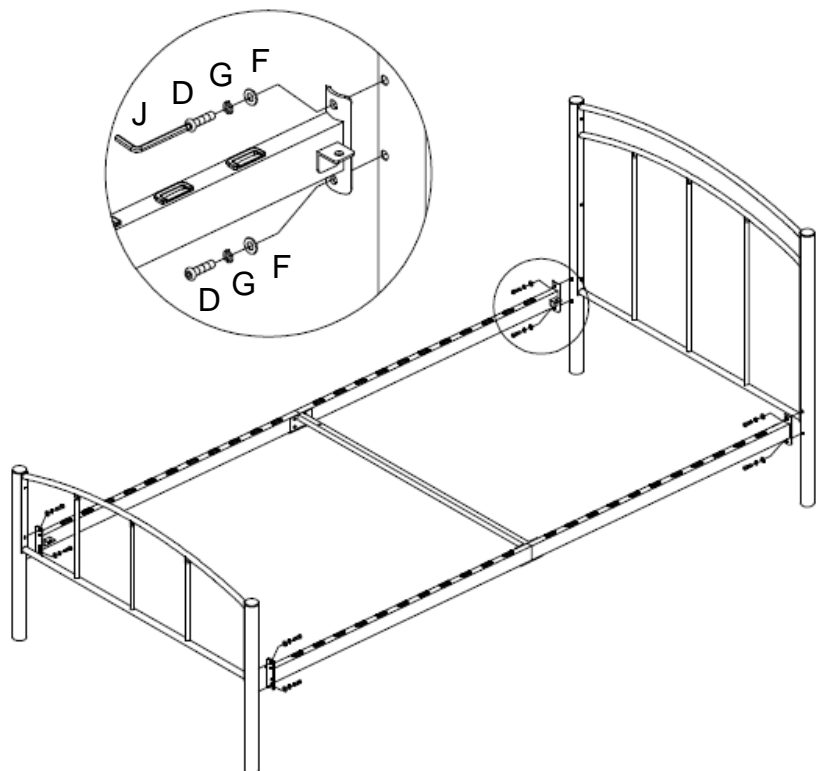

Produced in China for Next Retail Ltd.

651261-2014-V1