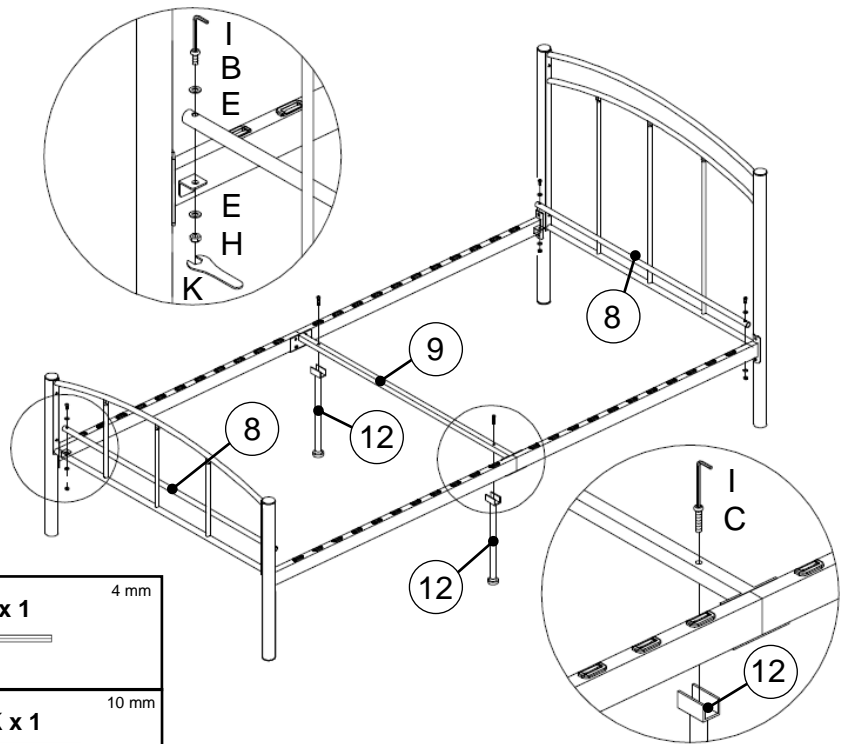

Fixtures and fittings supplied (actual size)

mm 10 20 30 40 50 60

Ref	Dimensions	Qty	
A	6 x 18 mm	26	
B	6 x 32 mm	4	
C	6 x 40 mm	2	
D	8 x 30 mm	8	
E	12.5 x 0.8 mm	8	
F	17 x 1.5 mm	8	
G	12.5 x 2 mm	8	
H	10 x 6 mm	4	

7

H x 4 10 x 6 mm

E x 8 12.5 x 0.8 mm

C x 2 6 x 40 mm

I x 1 4 mm

B x 4 6 x 32 mm

K x 1 10 mm

8