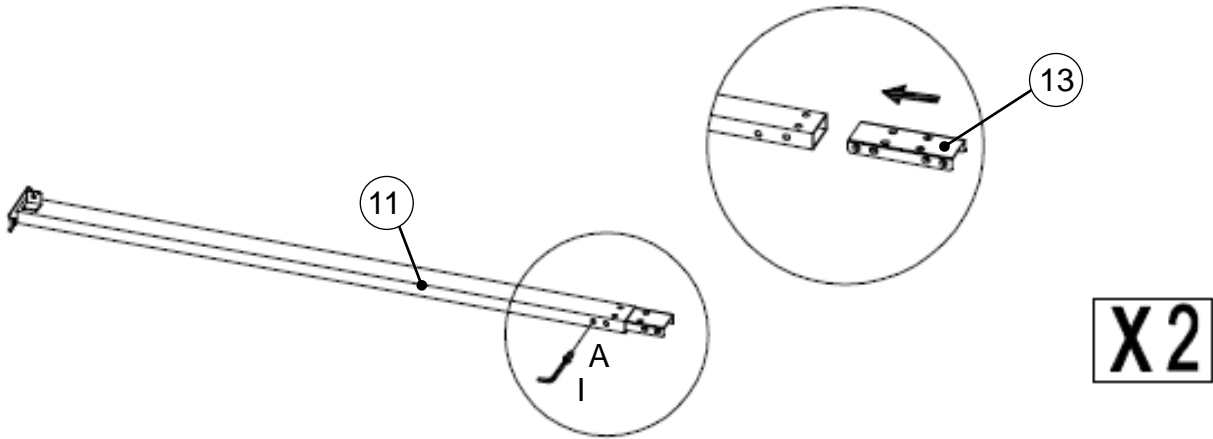

3

1 x 1	4 mm
A x 2	6 x 18 mm

4

1 x 1	4 mm
A x 2	6 x 18 mm