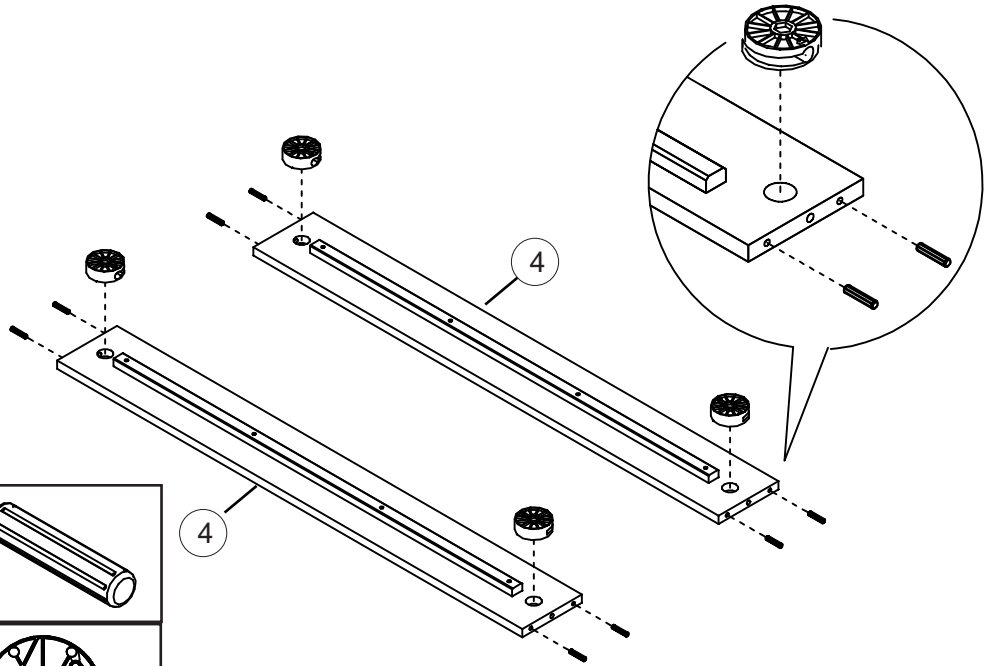

Fixtures and fittings supplied (actual size)

| Ref | Dimensions | Qty | |
|-----|------------|-----|---|
| A | 8 x 36mm | 12 |  |
| B | 6 x 40mm | 4 |  |
| C | 6 x 50mm | 8 |  |
| D | 5 x 56mm | 4 |  |
| E | 5 x 58mm | 4 |  |
| F | 38 x 19mm | 4 |  |

mm 10 20 30 40 50 60 70 80 90 100 110 120 130

Fixtures and fittings supplied(not to scale)

| Ref | Dimensions | Visual | Qty |
|-----|------------|---|-----|
| G | 45 x 35mm |  | 1 |
| H | 45 x 35mm |  | 1 |

1

5 x 58mm
E x 4

2

8 x 35mm
A x 4

3

6 x 50mm

C x 8

4

6 x 40mm

B x 4

next

EVERY COT BED

656166

Assembly instructions

5

8 x 35mm
A x 8