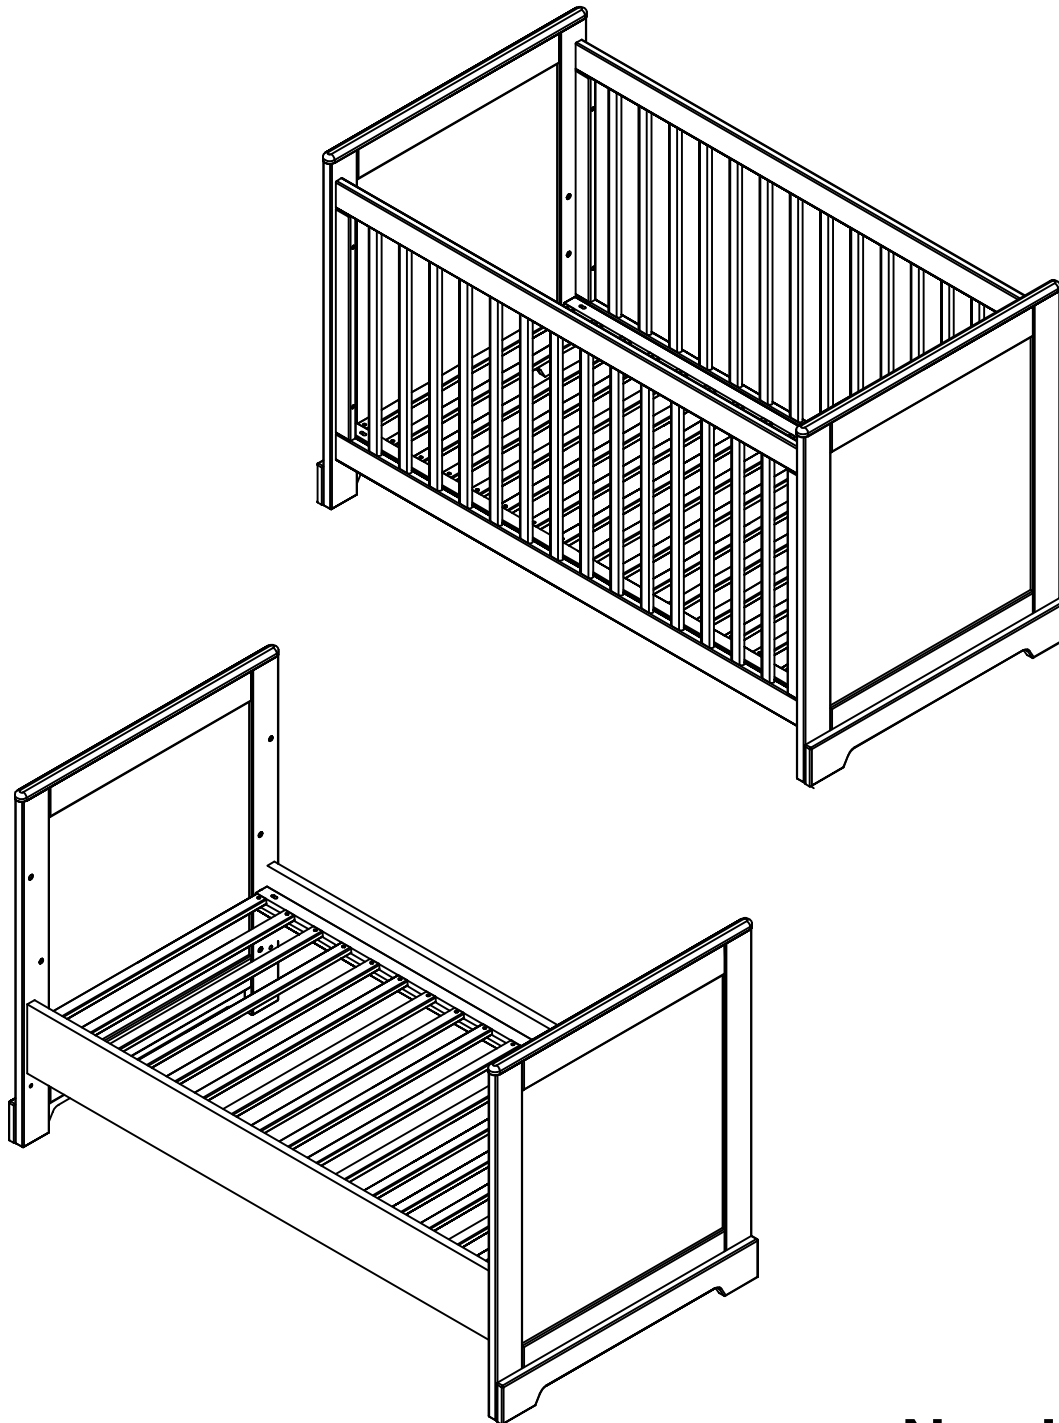

next

AVERY COT BED

656166

Assembly instructions

Actual product size

H148.8 x W92 x D78.3cm

Need Help?

With: Assembly instructions
Missing or damaged parts

CALL: 0333 777 8999

IMPORTANT – RETAIN FOR FUTURE REFERENCE

BEFORE YOU START

IMPORTANT - RETAIN FOR FUTURE REFERENCE - READ CAREFULLY.

This child's bed conforms to **BS8509:2008 + A1:2011**

WARNINGS

WARNING: Do not place this child's bed near heat sources, windows and other furniture.

WARNING: Do not use this child's bed if any part is broken, torn or missing.

WARNING: Assembly by adult only.

WARNING: Once assembled this bed is not designed to be disassembled and reassembled. Children are likely to play, bounce, jump and climb on beds, therefore the child's bed should not be placed too close to other furniture or windows, blind cords, curtain pulls or other strings or cords and should be placed either tight to any wall or have a gap of 300mm between the wall and the side of the bed. This size of the mattress to be used with the child's bed is 900mm x 1900mm. This Child's bed is intended for children above 4 years old.