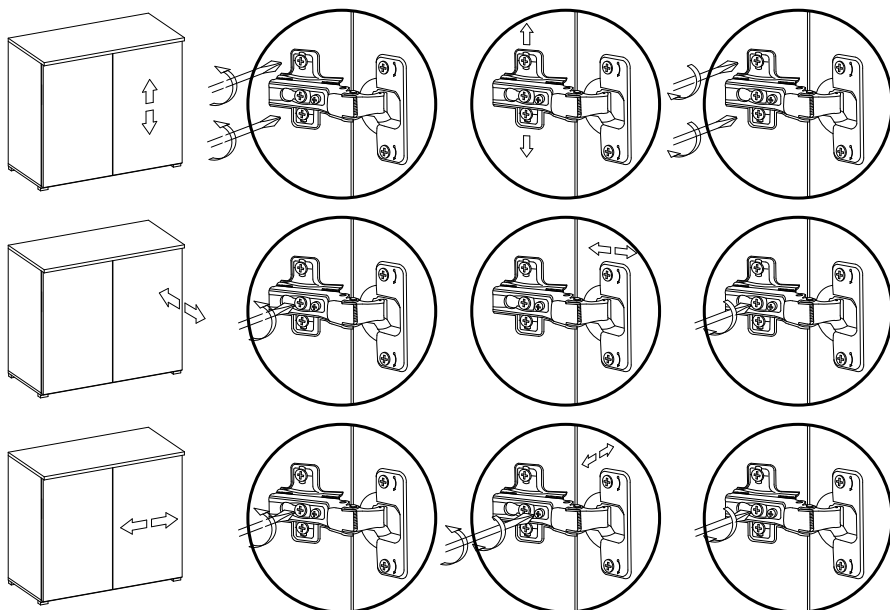

Ref	Dimensions	Visual	Qty/Ctn	
M70-610	206 x 49cm		1	1

Fixtures and fittings supplied (actual size)

Ref	Dimensions	Qty
F2	4 x 25 mm	2
V	3.5 x 13 mm	8

Fixtures and fittings supplied (not to scale)

Ref	Dimensions	Visual	Qty
O	N/A		4
Ref	Dimensions	Visual	Qty
U	N/A		1

DOOR LEFT

4

DOOR LEFT

Adjusting the doors (adjusting the hinges)

5

DOOR LEFT

Z7

Z7x2

6

DOOR RIGHT

 PH2	 Z6x4
---	---

7

DOOR RIGHT

Adjusting the doors (adjusting the hinges)

8

DOOR RIGHT

Assembly instructions

Actual product size

H206x W49x D2cm