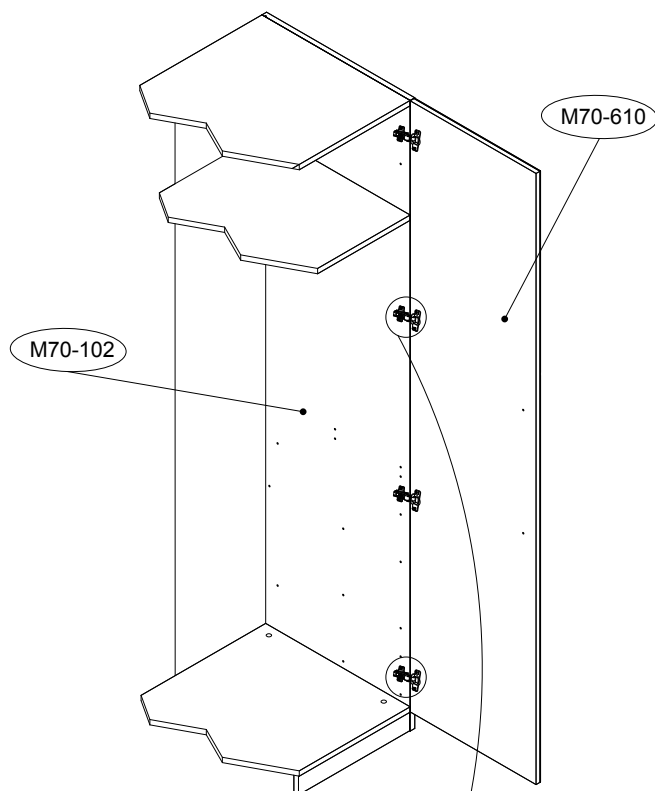

Ref	Dimensions	Visual	Qty/Ctn	
M70-610	206 x 49cm		1	1

Fixtures and fittings supplied (actual size)

Ref	Dimensions	Qty
F2	4 x 25 mm	2
V	3.5 x 13 mm	8

Fixtures and fittings supplied (not to scale)

Ref	Dimensions	Visual	Qty
O	N/A		4
Ref	Dimensions	Visual	Qty
U	N/A		1

Ref	Dimensions	Visual	Qty
Z6	N/A		4
Ref	Dimensions	Visual	Qty
Z7	N/A		2

1

<p>PH2</p>	<p>3.5x13mm</p> <p>Vx8</p>	<p>PH2</p>	<p>F2x2</p> <p>4x25mm</p>	<p>Ox4</p>	<p>Ux1</p>
------------	----------------------------	------------	---------------------------	------------	------------

6

DOOR RIGHT

 PH2	 Z6x4
---	---

7

DOOR RIGHT

Adjusting the doors (adjusting the hinges)

8

DOOR RIGHT

Assembly instructions

Actual product size

H206x W49x D2cm