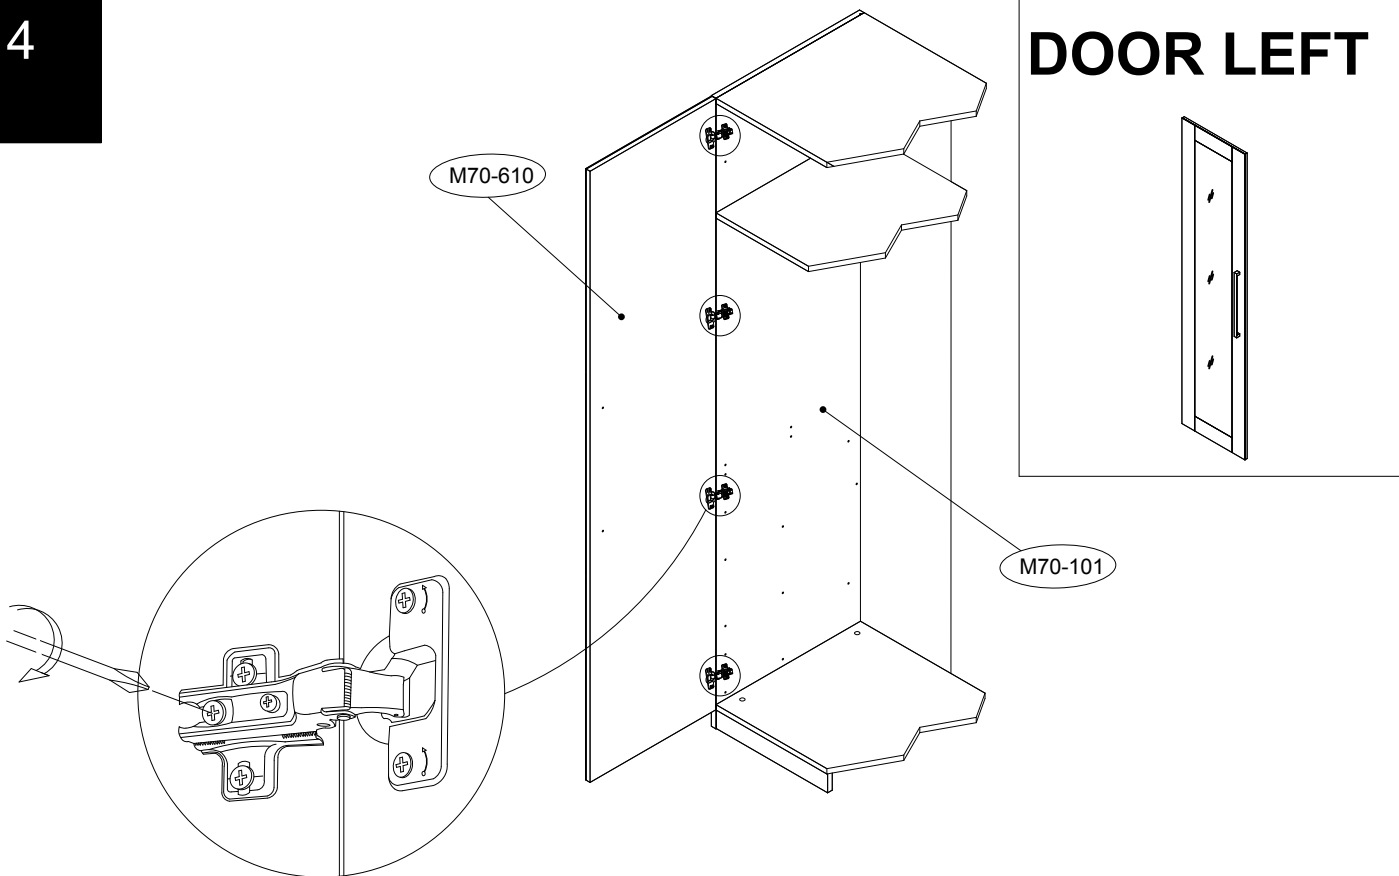

4

DOOR LEFT

Adjusting the doors (adjusting the hinges)