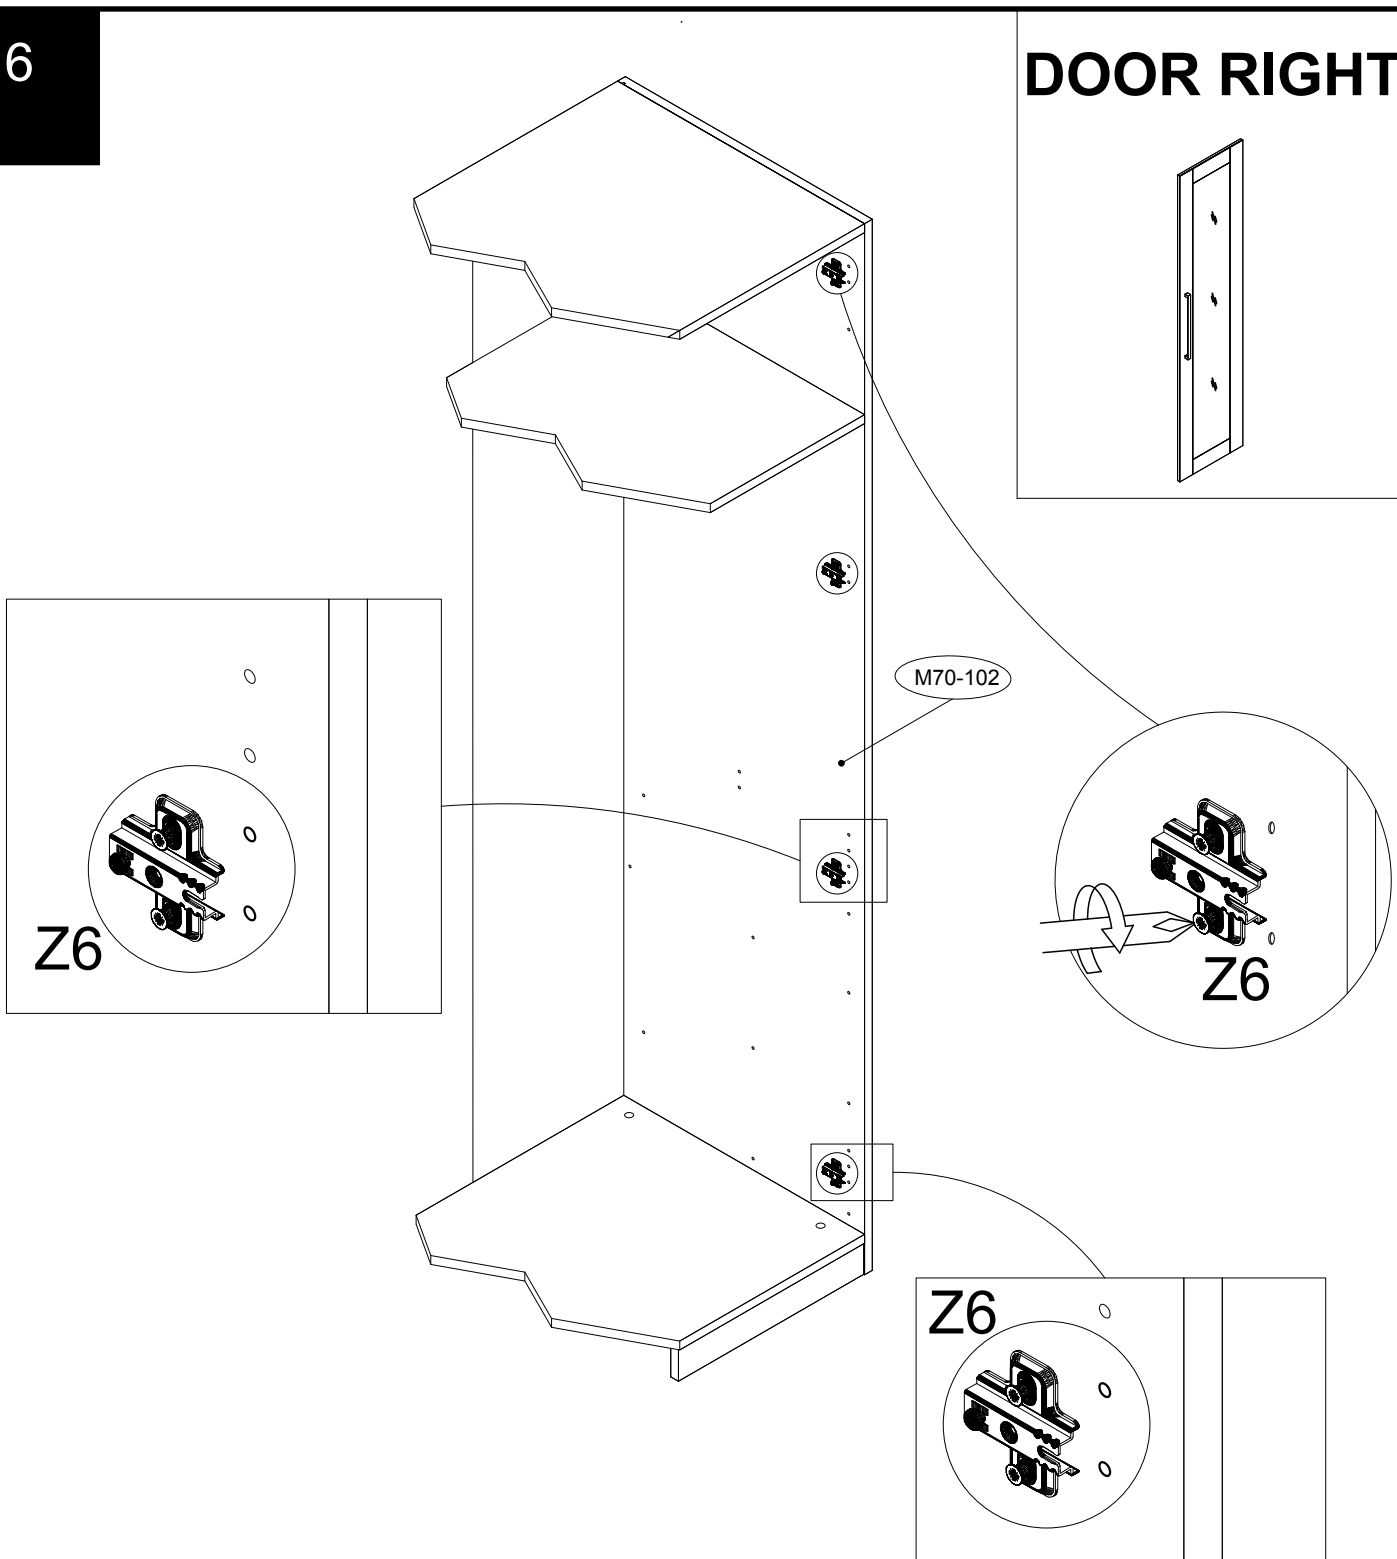

6

DOOR RIGHT

 PH2	 Z6x4