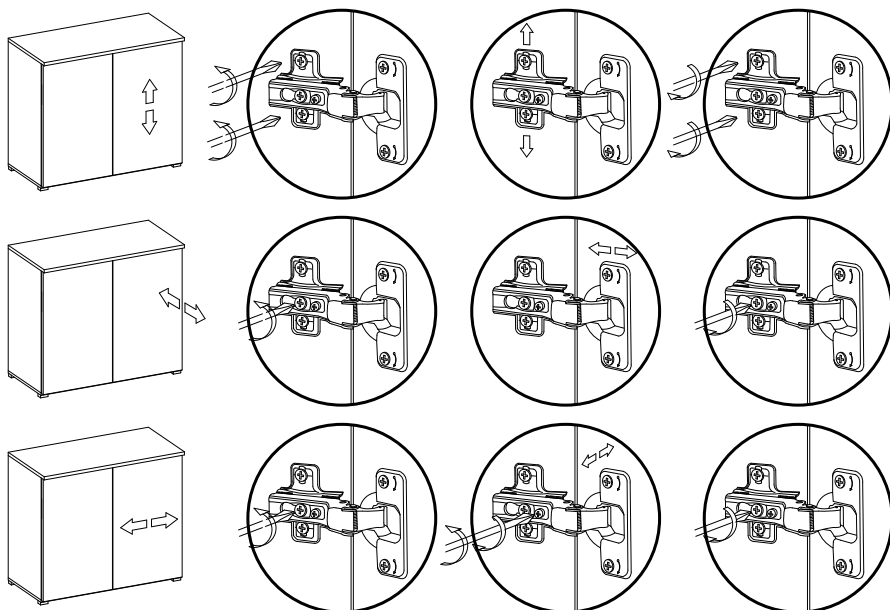

Ref	Dimensions	Visual	Qty/Ctn	
M70-610	206 x 49cm		1	1

Fixtures and fittings supplied (actual size)

Ref	Dimensions	Qty
F2	4 x 25 mm	2
V	3.5 x 13 mm	8

Fixtures and fittings supplied (not to scale)

Ref	Dimensions	Visual	Qty
O	N/A		4
Ref	Dimensions	Visual	Qty
U	N/A		1

2

**CARCASS
SMALL**

**CARCASS
LARGE**

+

DOOR LEFT

DOOR RIGHT

PAGE 6,7,8 PAGE 9,10,11

3

DOOR LEFT

4

DOOR LEFT

Adjusting the doors (adjusting the hinges)

5

DOOR LEFT

Z7

Z7x2

6

DOOR RIGHT

 PH2	 Z6x4
---	---

7

DOOR RIGHT

Adjusting the doors (adjusting the hinges)

8

DOOR RIGHT