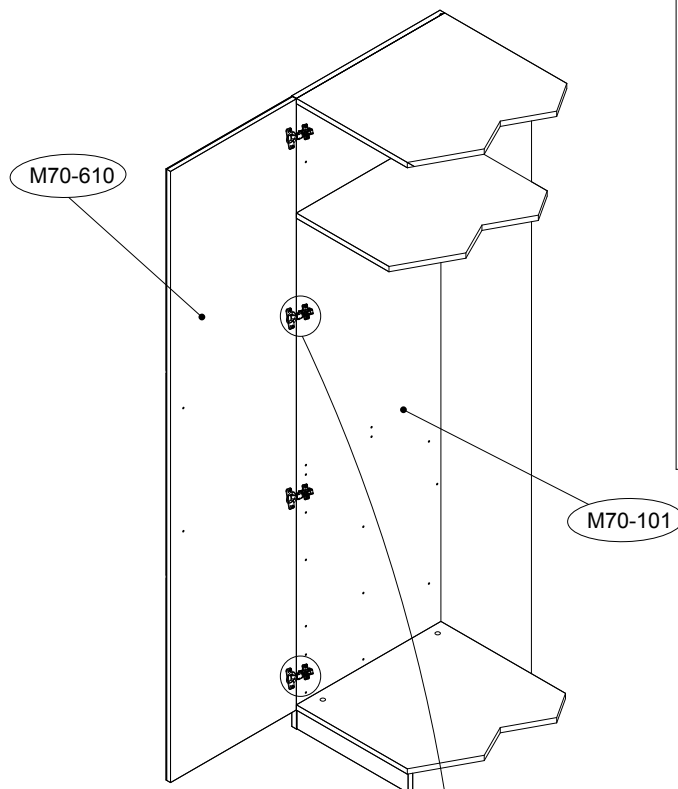

Ref	Dimensions	Visual	Qty/Ctn	
M70-610	206 x 49cm		1	1

Fixtures and fittings supplied (actual size)

Ref	Dimensions	Qty
F2	4 x 25 mm	2
V	3.5 x 13 mm	8

Fixtures and fittings supplied (not to scale)

Ref	Dimensions	Visual	Qty
O	N/A		4
Ref	Dimensions	Visual	Qty
U	N/A		1

Ref	Dimensions	Visual	Qty
Z6	N/A		4
Ref	Dimensions	Visual	Qty
Z7	N/A		2

1

<p>PH2</p>	<p>3.5x13mm</p> <p>Vx8</p>	<p>PH2</p>	<p>F2x2</p> <p>4x25mm</p>	<p>Ox4</p>	<p>Ux1</p>
------------	----------------------------	------------	---------------------------	------------	------------

DOOR LEFT

4

DOOR LEFT

Adjusting the doors (adjusting the hinges)

5

DOOR LEFT

Z7

Z7x2

Assembly instructions

Actual product size

H206x W49x D2cm