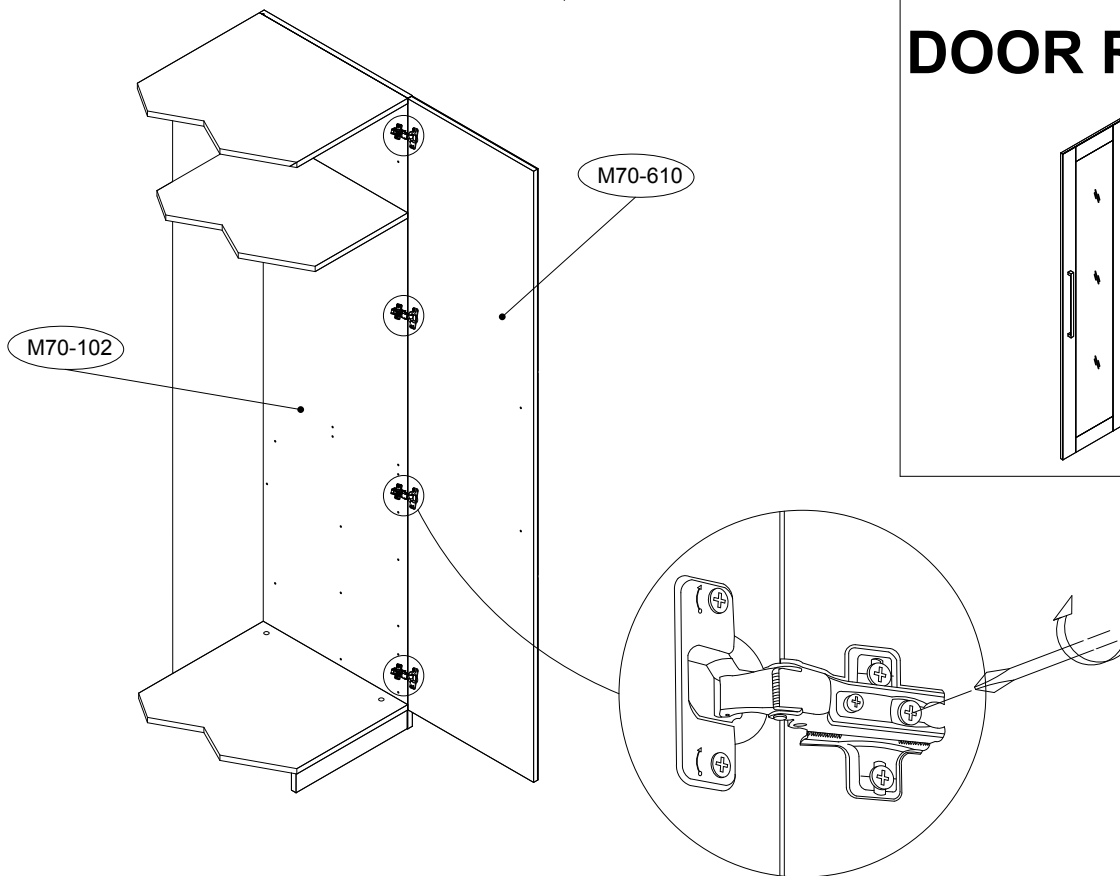

Ref	Dimensions	Visual	Qty/Ctn	
M70-610	206 x 49cm		1	1

Fixtures and fittings supplied (actual size)

Ref	Dimensions	Qty
F2	4 x 25 mm	2
V	3.5 x 13 mm	8

Fixtures and fittings supplied (not to scale)

Ref	Dimensions	Visual	Qty
O	N/A		4
Ref	Dimensions	Visual	Qty
U	N/A		1

DOOR LEFT

4

DOOR LEFT

Adjusting the doors (adjusting the hinges)

5

DOOR LEFT

Z7

Z7x2

6

DOOR RIGHT

 PH2	 Z6x4
---	---

7

DOOR RIGHT

Adjusting the doors (adjusting the hinges)

8

DOOR RIGHT

Assembly instructions

Actual product size

H206x W49x D2cm