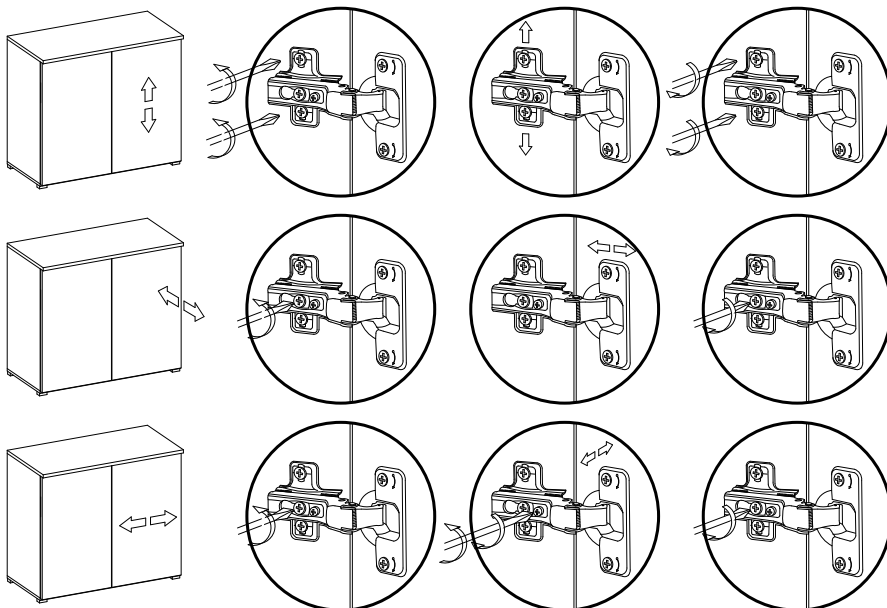

Ref	Dimensions	Qty
F2	4 x 25 mm	2
V	3.5 x 13 mm	8

**Fixtures and fittings supplied (not to scale)**

Ref	Dimensions	Visual	Qty
O	N/A		4
U	N/A		1
S2	N/A		2

Ref	Dimensions	Visual	Qty
Z6	N/A		4
Z7	N/A		2

1

2

**CARCASS  
SMALL**

**CARCASS  
LARGE**

+

**DOOR LEFT**

**DOOR RIGHT**

**PAGE 6,7,8    PAGE 9,10,11**

3

### DOOR LEFT

4

DOOR LEFT

Adjusting the doors (adjusting the hinges)

5

DOOR LEFT

Z7

1