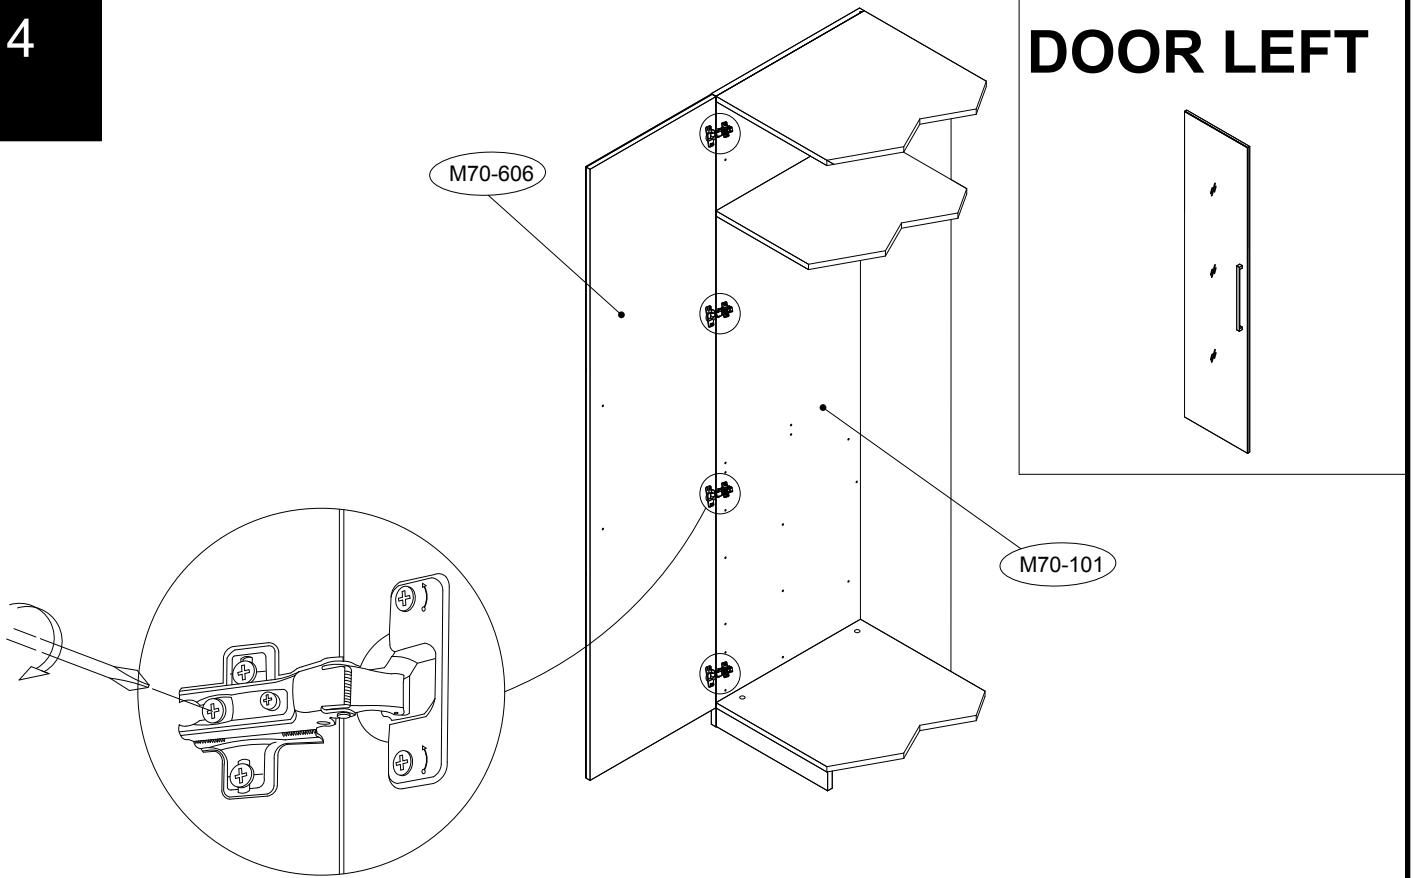

Ref	Dimensions	Qty
F2	4 x 25 mm	2
V	3.5 x 13 mm	8

**Fixtures and fittings supplied (not to scale)**

Ref	Dimensions	Visual	Qty
O	N/A		4
U	N/A		1
S2	N/A		2

Ref	Dimensions	Visual	Qty
Z6	N/A		4
Z7	N/A		2

1

2

**CARCASS  
SMALL**

**CARCASS  
LARGE**

+

**DOOR LEFT**

**DOOR RIGHT**

**PAGE 6,7,8    PAGE 9,10,11**

3

### DOOR LEFT

4

DOOR LEFT

Adjusting the doors (adjusting the hinges)

5

DOOR LEFT

Z7

1