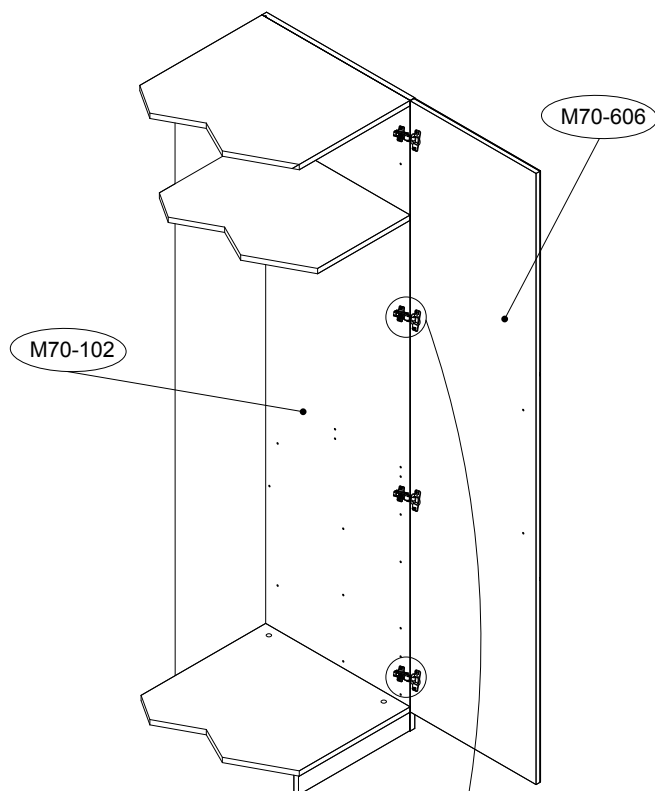

## GETTING TO KNOW YOUR PRODUCT

**Components supplied. Please use this guide if you require replacement parts.**

Ref	Dimensions	Visual	Qty/Ctn	
M70-606	206 x 49cm		1	1

**Fixtures and fittings supplied (actual size)**

Ref	Dimensions	Qty
F2	4 x 25 mm	2
V	3.5 x 13 mm	8

**Fixtures and fittings supplied (not to scale)**

Ref	Dimensions	Visual	Qty
O	N/A		4
U	N/A		1
S2	N/A		2

Ref	Dimensions	Visual	Qty
Z6	N/A		4
Z7	N/A		2

1

2

**CARCASS  
SMALL**

Adjusting the doors (adjusting the hinges)

PH2

8

DOOR RIGHT

Z7

Z7x2

next

MODULAR HINGE DOOR MIRROR OAK EDGE

663772

Assembly instructions

**Actual product size**

H206x W49x D2cm