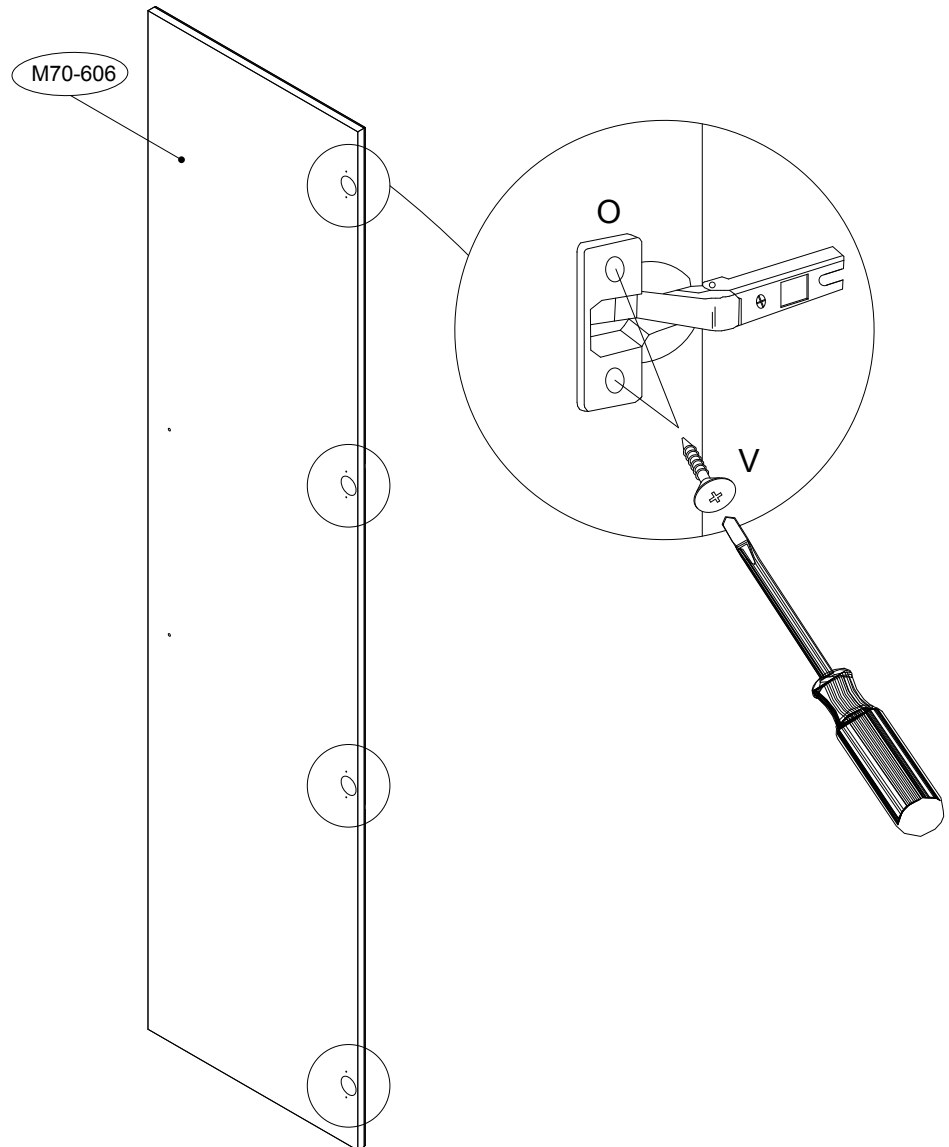

## GETTING TO KNOW YOUR PRODUCT

**Components supplied. Please use this guide if you require replacement parts.**

Ref	Dimensions	Visual	Qty/Ctn	
M70-606	206 x 49cm		1	1

**Fixtures and fittings supplied (actual size)**

Ref	Dimensions	Qty
F2	4 x 25 mm	2
V	3.5 x 13 mm	8

**Fixtures and fittings supplied (not to scale)**

Ref	Dimensions	Visual	Qty
O	N/A		4
U	N/A		1
S2	N/A		2

Ref	Dimensions	Visual	Qty
Z6	N/A		4
Z7	N/A		2

1

2

**CARCASS  
SMALL**