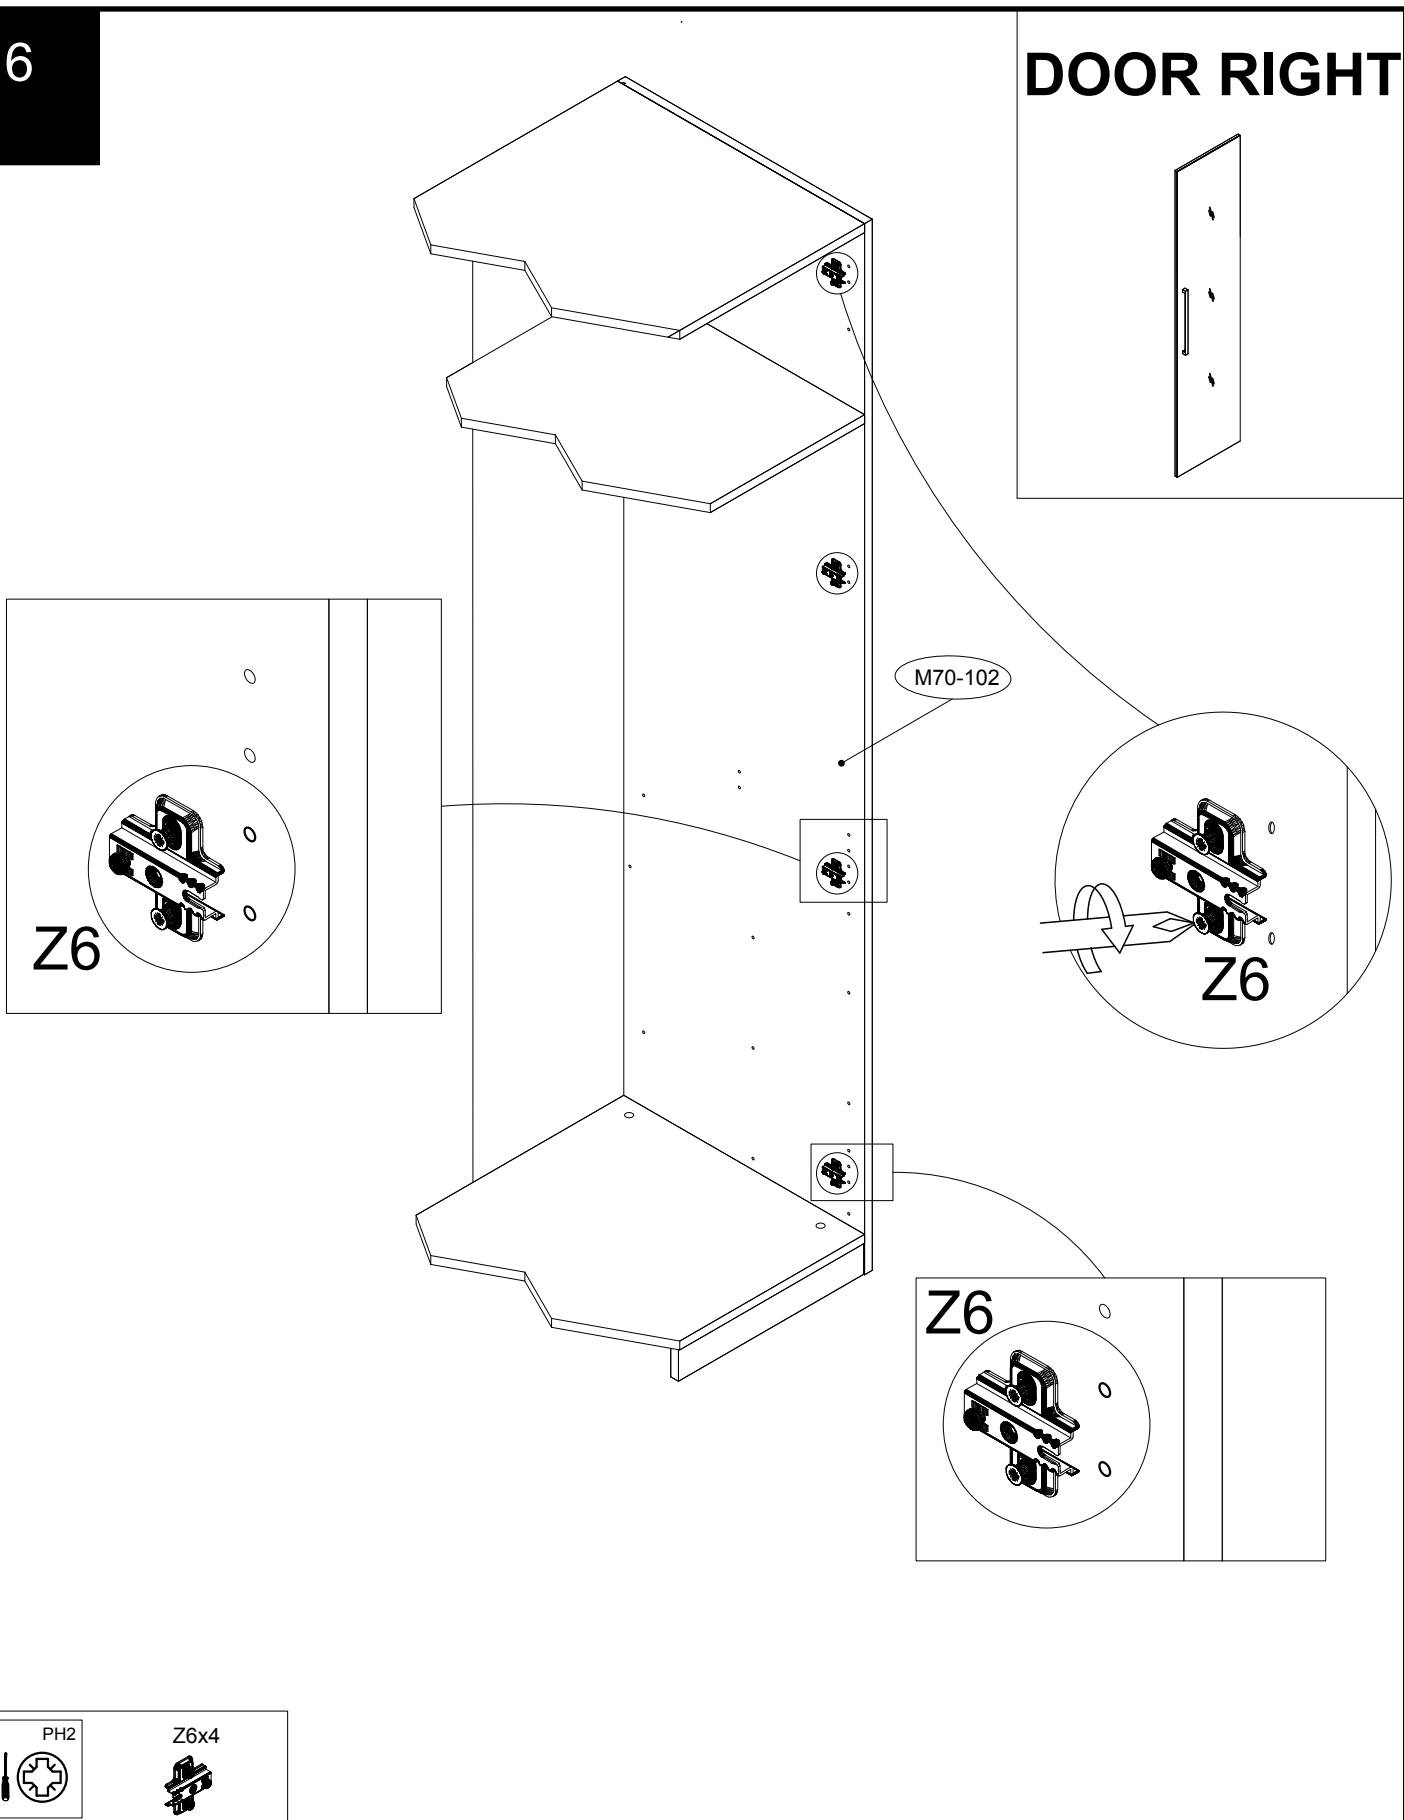

Ref	Dimensions	Qty
F2	4 x 25 mm	2
V	3.5 x 13 mm	8

**Fixtures and fittings supplied (not to scale)**

Ref	Dimensions	Visual	Qty
O	N/A		4
U	N/A		1
S2	N/A		2

Ref	Dimensions	Visual	Qty
Z6	N/A		4
Z7	N/A		2

1

2

**CARCASS  
SMALL**

### DOOR LEFT

4

DOOR LEFT

Adjusting the doors (adjusting the hinges)

5

DOOR LEFT

Z7

1

2

3

Z7x2

6

DOOR RIGHT

 PH2	 Z6x4
---	---

7

DOOR RIGHT

663772

Assembly instructions

**Actual product size**

H206x W49x D2cm