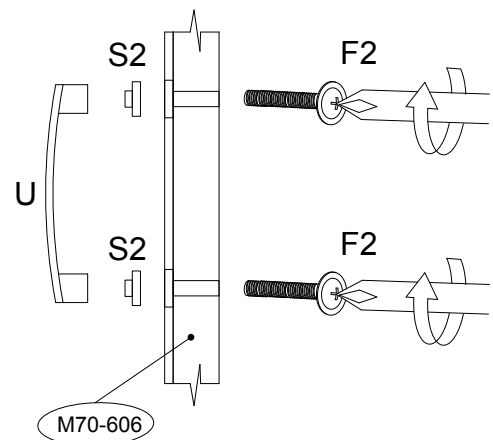

## GETTING TO KNOW YOUR PRODUCT

**Components supplied. Please use this guide if you require replacement parts.**

Ref	Dimensions	Visual	Qty/Ctn	
M70-606	206 x 49cm		1	1

**Fixtures and fittings supplied (actual size)**

Ref	Dimensions	Qty
F2	4 x 25 mm	2
V	3.5 x 13 mm	8

**Fixtures and fittings supplied (not to scale)**

Ref	Dimensions	Visual	Qty
O	N/A		4
U	N/A		1
S2	N/A		2

Ref	Dimensions	Visual	Qty
Z6	N/A		4
Z7	N/A		2

1

2

**CARCASS  
SMALL**