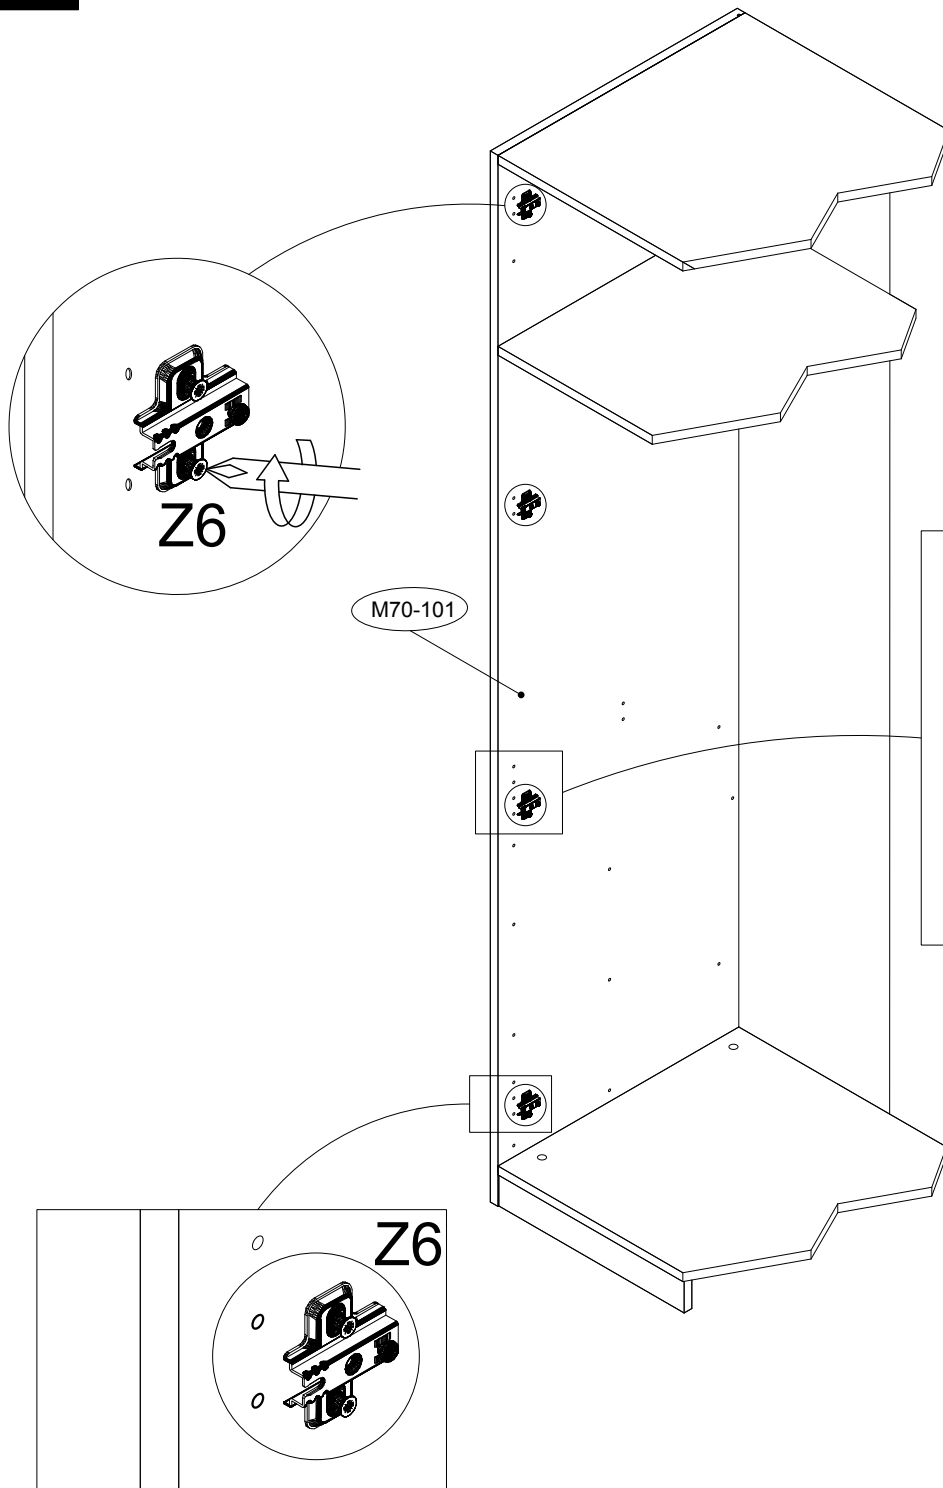

## GETTING TO KNOW YOUR PRODUCT

**Components supplied. Please use this guide if you require replacement parts.**

Ref	Dimensions	Visual	Qty/Ctn	
M70-606	206 x 49cm		1	1

**Fixtures and fittings supplied (actual size)**

Ref	Dimensions	Qty
F2	4 x 25 mm	2
V	3.5 x 13 mm	8

**Fixtures and fittings supplied (not to scale)**

Ref	Dimensions	Visual	Qty
O	N/A		4
U	N/A		1
S2	N/A		2

Ref	Dimensions	Visual	Qty
Z6	N/A		4
Z7	N/A		2

1

2

**CARCASS  
SMALL**

**CARCASS  
LARGE**

+

**DOOR LEFT**

**DOOR RIGHT**

**PAGE 6,7,8    PAGE 9,10,11**

3

### DOOR LEFT

4

DOOR LEFT

Adjusting the doors (adjusting the hinges)

5

DOOR LEFT

Z7

1