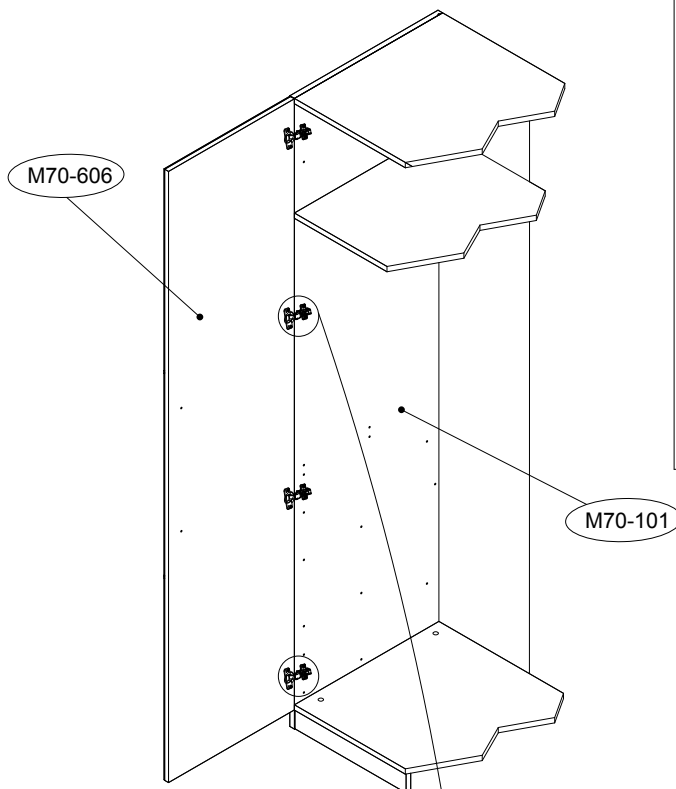

## GETTING TO KNOW YOUR PRODUCT

**Components supplied. Please use this guide if you require replacement parts.**

Ref	Dimensions	Visual	Qty/Ctn	
M70-606	206 x 49cm		1	1

**Fixtures and fittings supplied (actual size)**

Ref	Dimensions	Qty
F2	4 x 25 mm	2
V	3.5 x 13 mm	8

**Fixtures and fittings supplied (not to scale)**

Ref	Dimensions	Visual	Qty
O	N/A		4
U	N/A		1
S2	N/A		2

Ref	Dimensions	Visual	Qty
Z6	N/A		4
Z7	N/A		2

1

2

**CARCASS  
SMALL**

### DOOR LEFT

4

DOOR LEFT

Adjusting the doors (adjusting the hinges)

5

DOOR LEFT

Z7

1