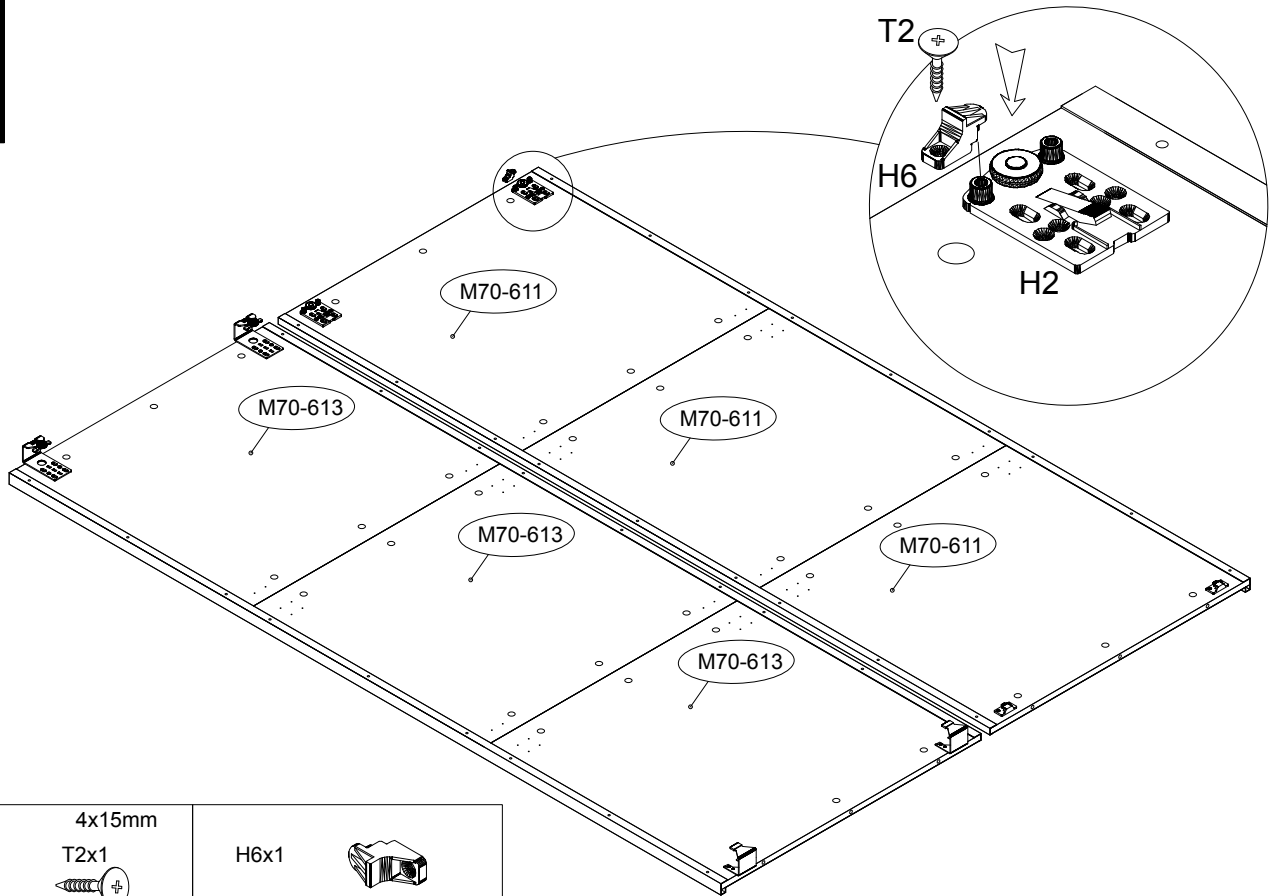

Ref	Dimensions	Visual	Qty/Ctn	
M70-611	69 x 76cm		3	1
M70-613	69 x 76cm		3	2

Fixtures and fittings supplied (actual size)

Ref	Dimensions	Qty
K1	7 x 82 mm	12
B	15 x 11 mm	24
T1	3.5 x 25 mm	11
T2	4 x 15 mm	33
P1	3 x 15 mm	36
T4	3.5 x 35 mm	2
P	4 x 13 mm	2
P5	4 x 15 mm	7
P6	3.5 x 25 mm	14

Fixtures and fittings supplied (not to scale)

Ref	Dimensions	Visual	Qty
H1	N/A		2
H2	N/A		2
H3	N/A		2
H4	N/A		2
H5	N/A		1
H6	N/A		1

Ref	Dimensions	Visual	Qty
H7	N/A		2
L1	N/A		1
L2	N/A		1
L3	N/A		2
L4	N/A		2
L5	N/A		1

8

PH2	4x15mm
	T2x24

H1x2	
------	--

H2x2	
------	--

H3x2	
------	--

H4x2	
------	--

9

10

H208x W76x D2cm