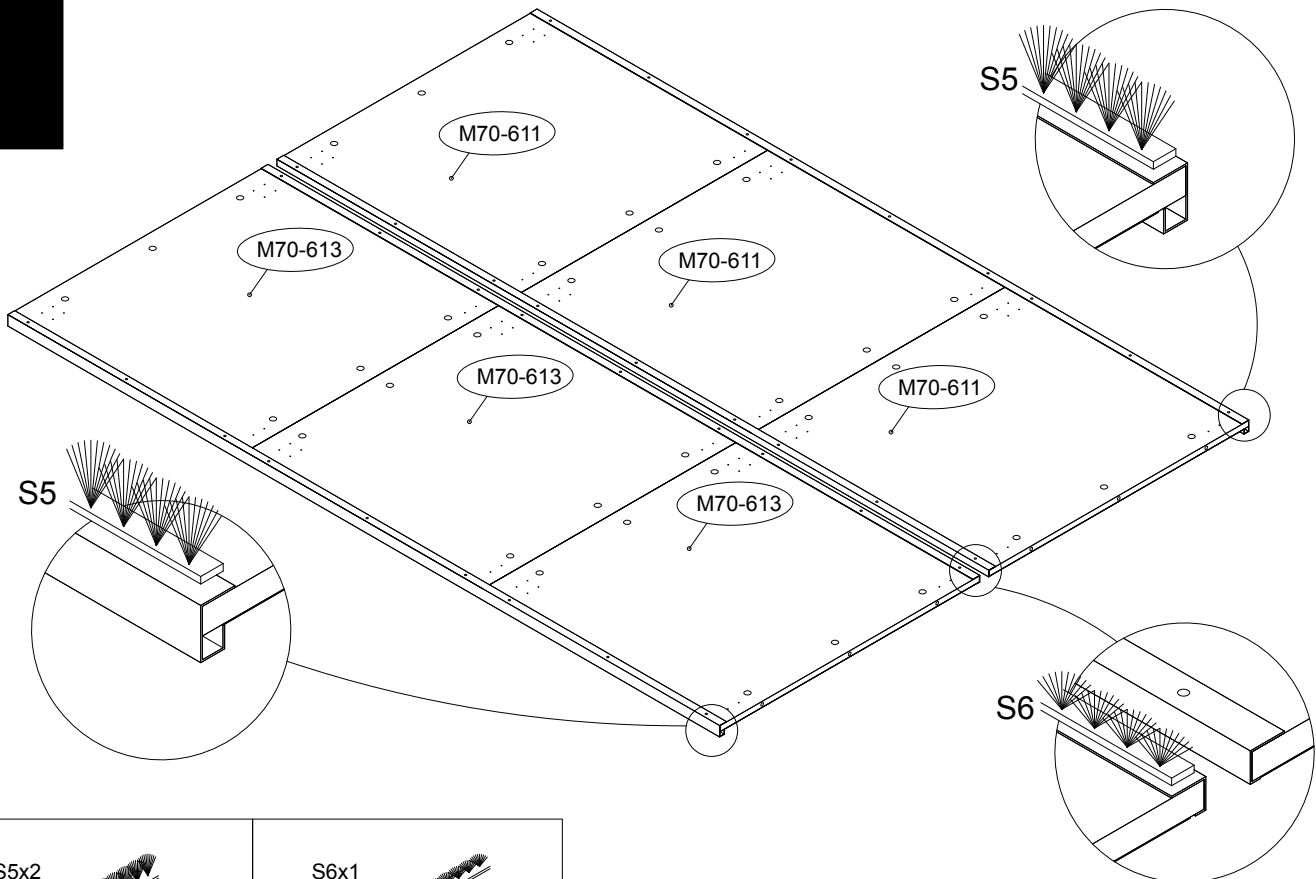

Ref	Dimensions	Visual	Qty/Ctn	
M70-611	69 x 76cm		3	1
M70-613	69 x 76cm		3	2

Fixtures and fittings supplied (actual size)

Ref	Dimensions	Qty
K1	7 x 82 mm	12
B	15 x 11 mm	24
T1	3.5 x 25 mm	11
T2	4 x 15 mm	33
P1	3 x 15 mm	36
T4	3.5 x 35 mm	2
P	4 x 13 mm	2
P5	4 x 15 mm	7
P6	3.5 x 25 mm	14

Fixtures and fittings supplied (not to scale)

Ref	Dimensions	Visual	Qty
H1	N/A		2
H2	N/A		2
H3	N/A		2
H4	N/A		2
H5	N/A		1
H6	N/A		1

Ref	Dimensions	Visual	Qty
H7	N/A		2
L1	N/A		1
L2	N/A		1
L3	N/A		2
L4	N/A		2
L5	N/A		1

8

PH2	4x15mm
	T2x24

H1x2	
------	--

H2x2	
------	--

H3x2	
------	--

H4x2	
------	--

9

10