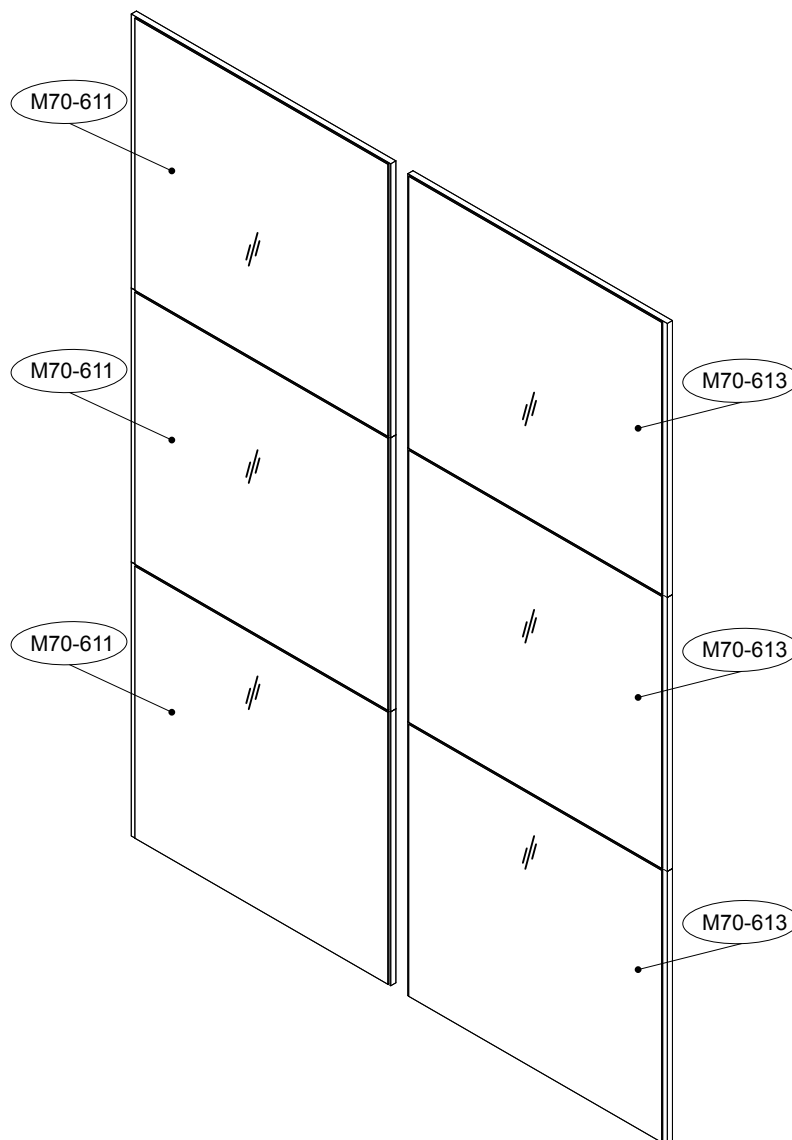

GETTING TO KNOW YOUR PRODUCT

Components supplied. Please use this guide if you require replacement parts.

Ref	Dimensions	Visual	Qty/Ctn	
M70-611	69 x 76cm		3	1
M70-613	69 x 76cm		3	2