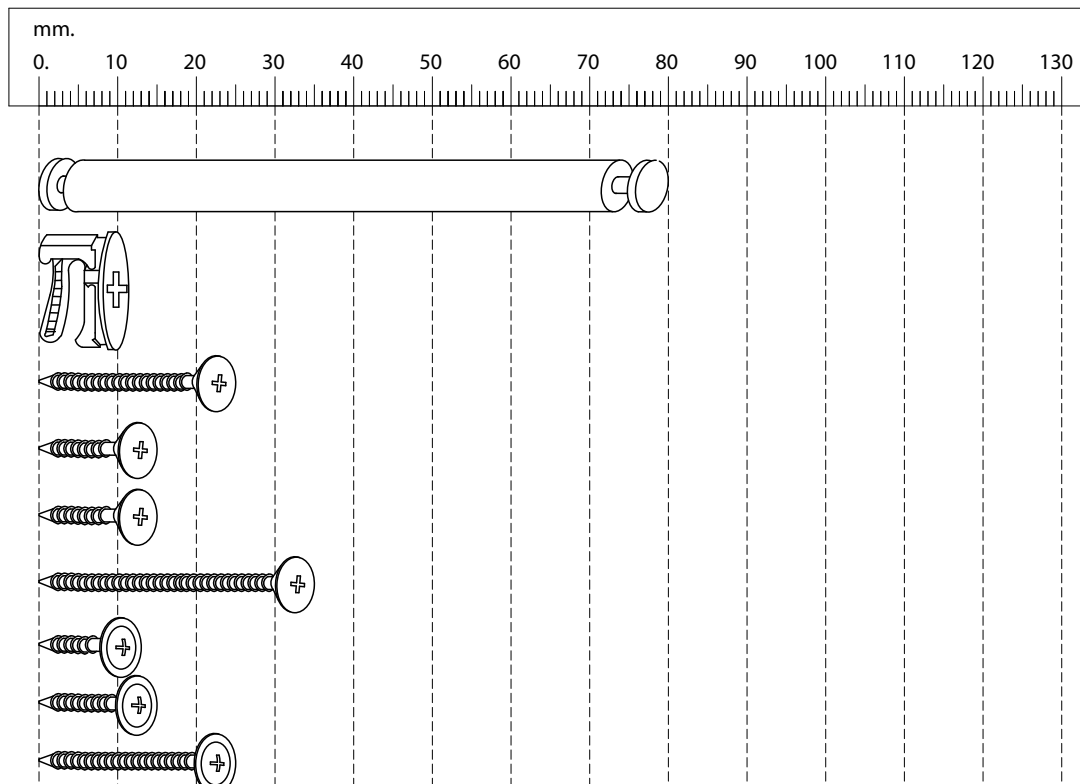

Ref	Dimensions	Visual	Qty/Ctn	
M70-611	69 x 76cm		3	1
M70-613	69 x 76cm		3	2

Fixtures and fittings supplied (actual size)

Ref	Dimensions	Qty
K1	7 x 82 mm	12
B	15 x 11 mm	24
T1	3.5 x 25 mm	11
T2	4 x 15 mm	33
P1	3 x 15 mm	36
T4	3.5 x 35 mm	2
P	4 x 13 mm	2
P5	4 x 15 mm	7
P6	3.5 x 25 mm	14

Fixtures and fittings supplied (not to scale)

Ref	Dimensions	Visual	Qty
H1	N/A		2
H2	N/A		2
H3	N/A		2
H4	N/A		2
H5	N/A		1
H6	N/A		1

Ref	Dimensions	Visual	Qty
H7	N/A		2
L1	N/A		1
L2	N/A		1
L3	N/A		2
L4	N/A		2
L5	N/A		1