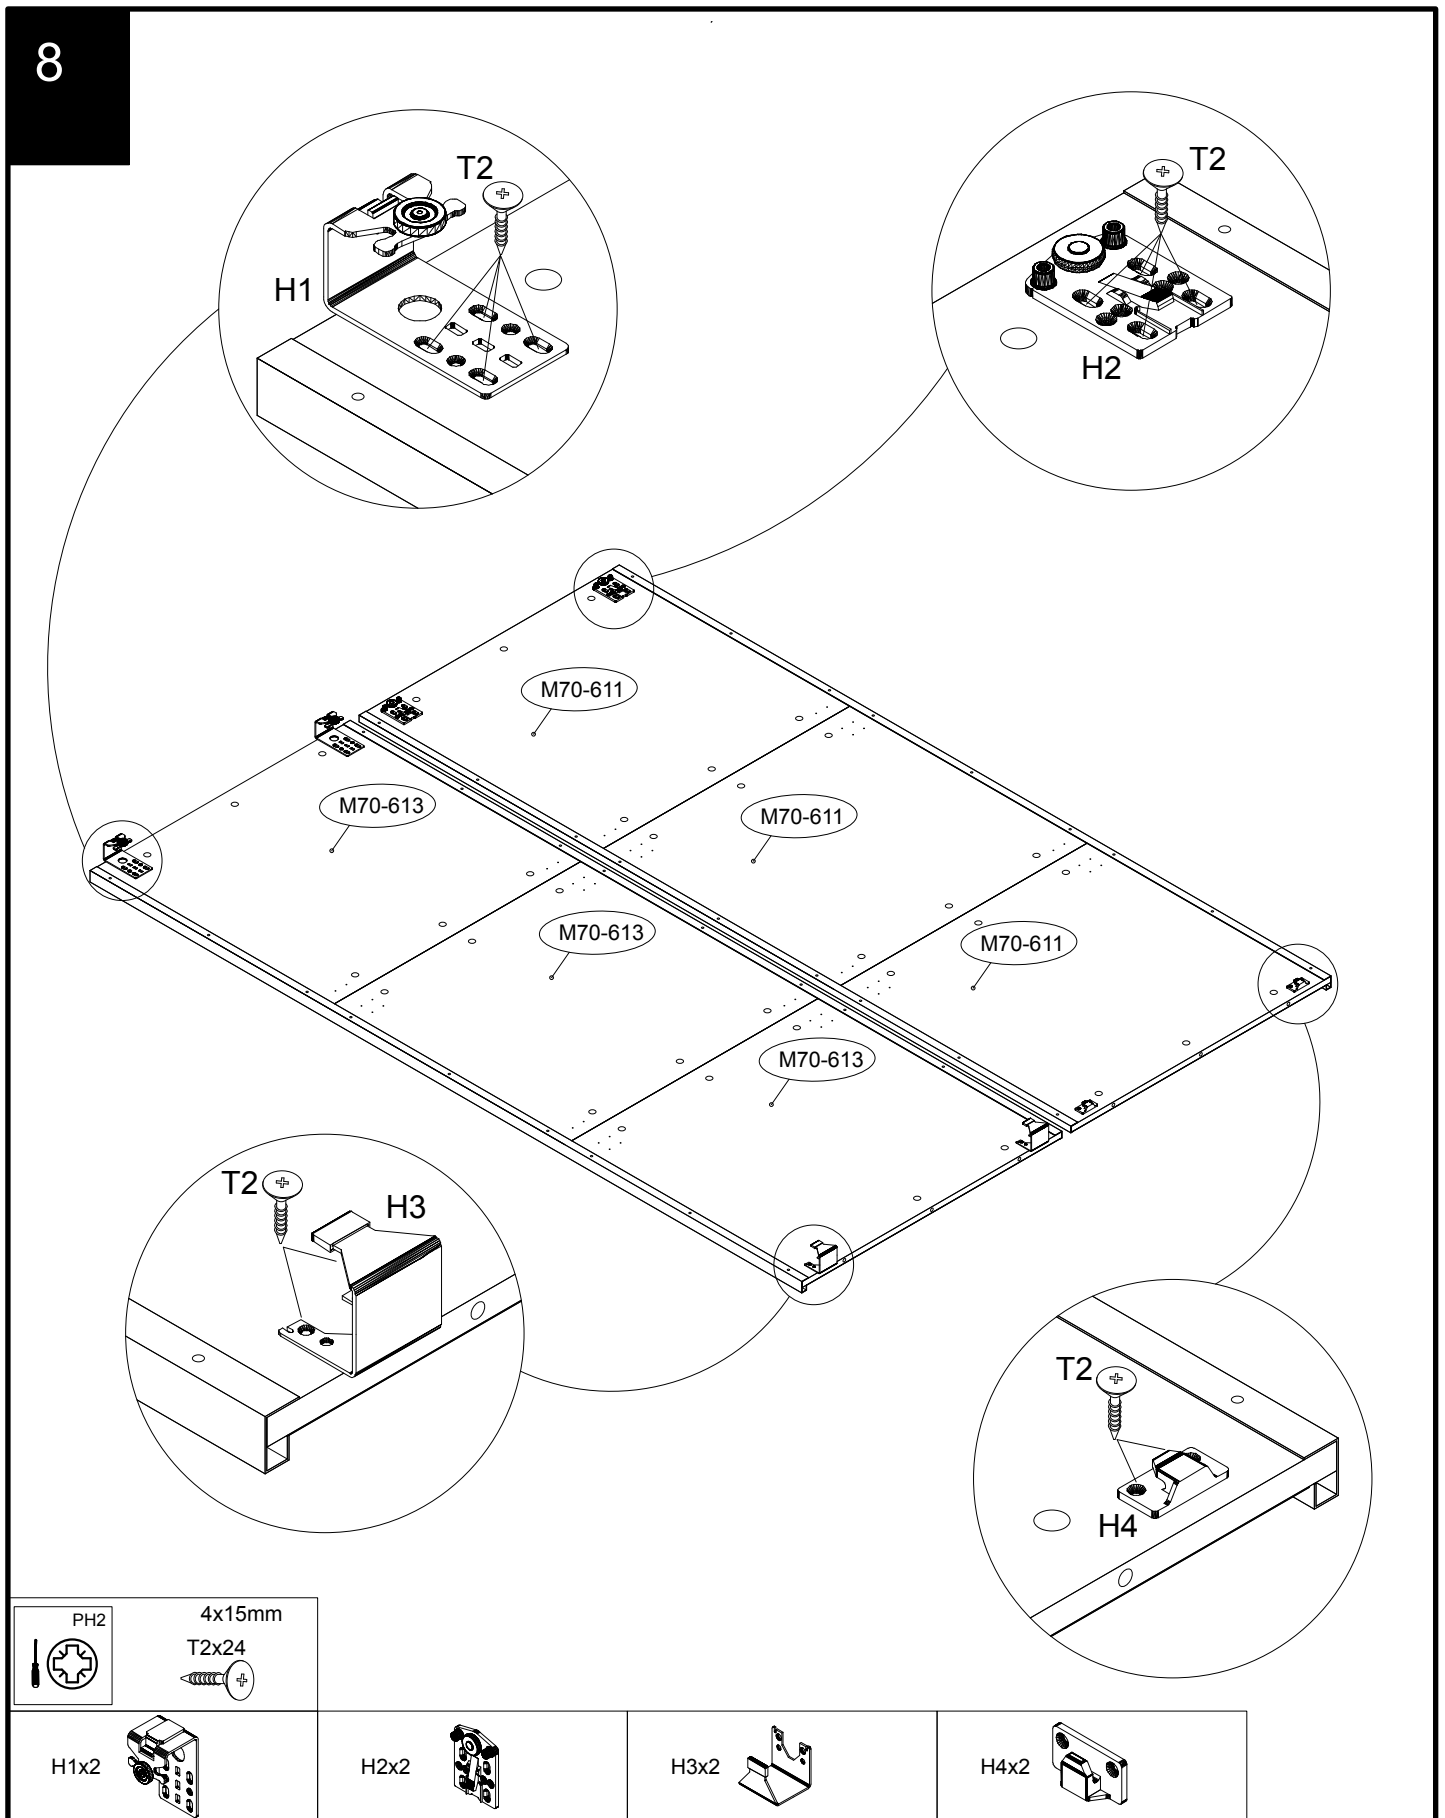

Ref	Dimensions	Visual	Qty/Ctn	
M70-611	69 x 76cm		3	1
M70-613	69 x 76cm		3	2

Fixtures and fittings supplied (actual size)

Ref	Dimensions	Qty
K1	7 x 82 mm	12
B	15 x 11 mm	24
T1	3.5 x 25 mm	11
T2	4 x 15 mm	33
P1	3 x 15 mm	36
T4	3.5 x 35 mm	2
P	4 x 13 mm	2
P5	4 x 15 mm	7
P6	3.5 x 25 mm	14

Fixtures and fittings supplied (not to scale)

Ref	Dimensions	Visual	Qty
H1	N/A		2
H2	N/A		2
H3	N/A		2
H4	N/A		2
H5	N/A		1
H6	N/A		1

Ref	Dimensions	Visual	Qty
H7	N/A		2
L1	N/A		1
L2	N/A		1
L3	N/A		2
L4	N/A		2
L5	N/A		1

8

PH2	4x15mm
	T2x24

H1x2	
------	--

H2x2	
------	--

H3x2	
------	--

H4x2	
------	--

9

10

H208x W76x D2cm