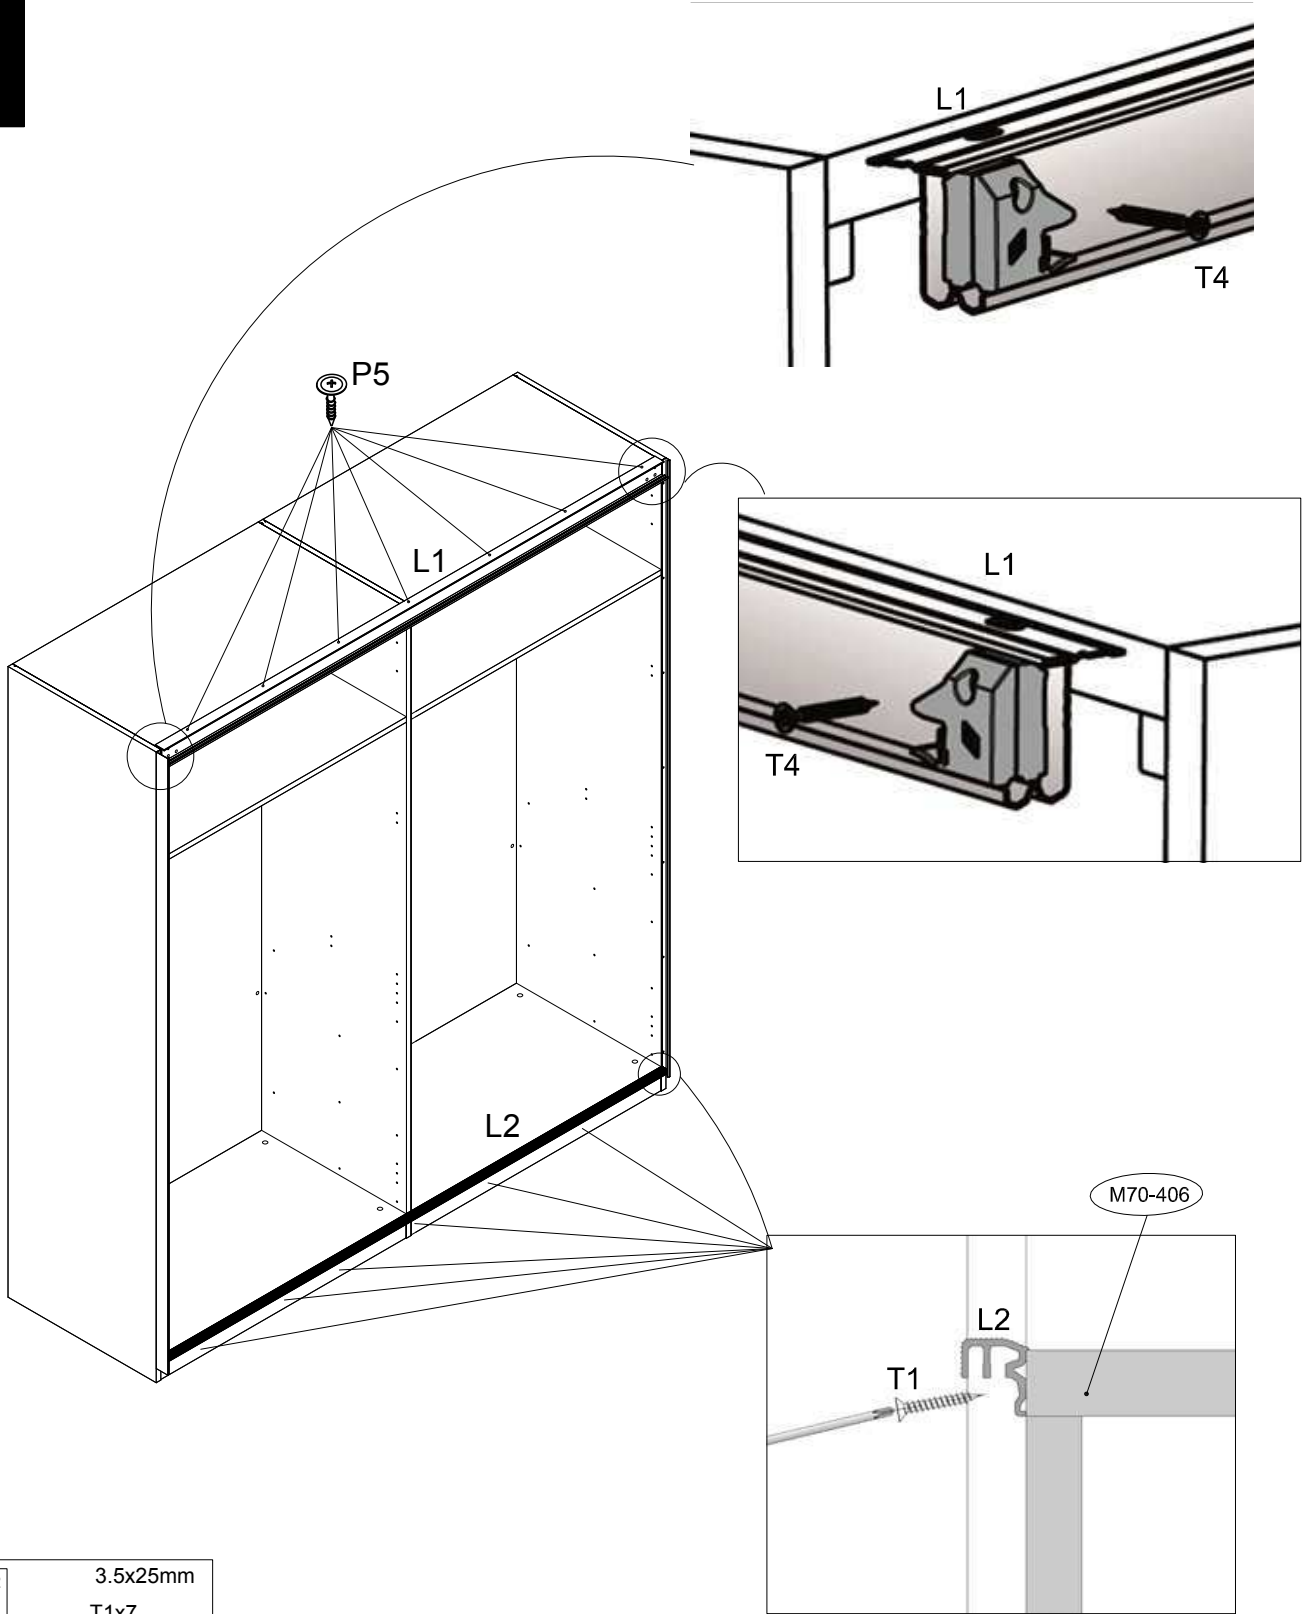

Ref	Dimensions	Visual	Qty/Ctn	
M70-611	69 x 76cm		3	1
M70-613	69 x 76cm		3	2

Fixtures and fittings supplied (actual size)

Ref	Dimensions	Qty
K1	7 x 82 mm	12
B	15 x 11 mm	24
T1	3.5 x 25 mm	11
T2	4 x 15 mm	33
P1	3 x 15 mm	36
T4	3.5 x 35 mm	2
P	4 x 13 mm	2
P5	4 x 15 mm	7
P6	3.5 x 25 mm	14

Fixtures and fittings supplied (not to scale)

Ref	Dimensions	Visual	Qty
H1	N/A		2
H2	N/A		2
H3	N/A		2
H4	N/A		2
H5	N/A		1
H6	N/A		1

Ref	Dimensions	Visual	Qty
H7	N/A		2
L1	N/A		1
L2	N/A		1
L3	N/A		2
L4	N/A		2
L5	N/A		1

2

3

next MODULAR SLIDE DOOR MIRROR MIRROR SMALL

665152
Assembly instructions

4

5

6

7

H208x W76x D2cm