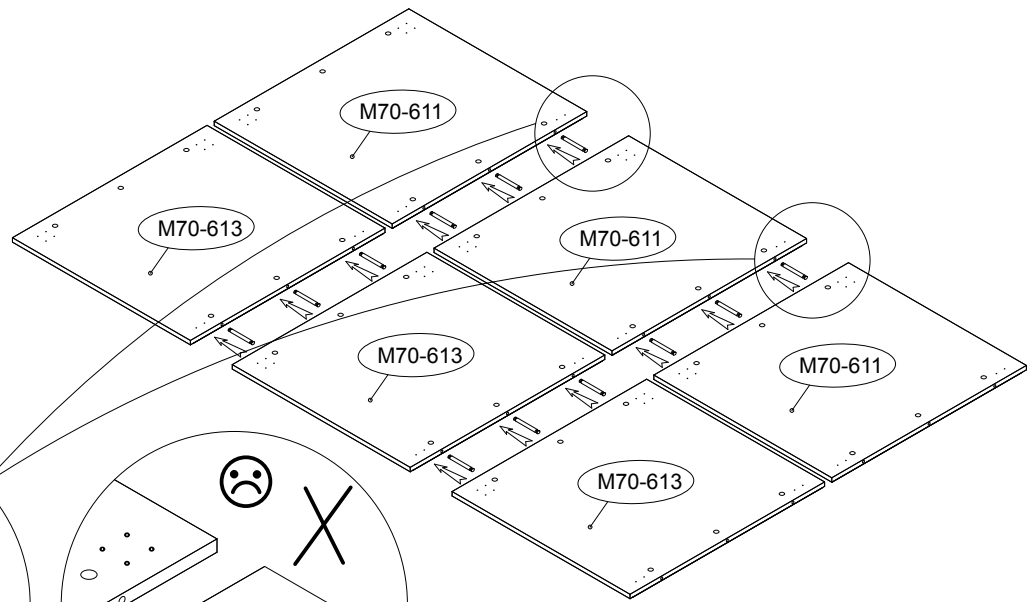

Ref	Dimensions	Visual	Qty/Ctn	
M70-611	69 x 76cm		3	1
M70-613	69 x 76cm		3	2

Fixtures and fittings supplied (actual size)

Ref	Dimensions	Qty
K1	7 x 82 mm	12
B	15 x 11 mm	24
T1	3.5 x 25 mm	11
T2	4 x 15 mm	33
P1	3 x 15 mm	36
T4	3.5 x 35 mm	2
P	4 x 13 mm	2
P5	4 x 15 mm	7
P6	3.5 x 25 mm	14

Fixtures and fittings supplied (not to scale)

Ref	Dimensions	Visual	Qty
H1	N/A		2
H2	N/A		2
H3	N/A		2
H4	N/A		2
H5	N/A		1
H6	N/A		1

Ref	Dimensions	Visual	Qty
H7	N/A		2
L1	N/A		1
L2	N/A		1
L3	N/A		2
L4	N/A		2
L5	N/A		1

2

3

next MODULAR SLIDE DOOR MIRROR MIRROR SMALL

665152
Assembly instructions

4

5

6

7

8

PH2	4x15mm
	T2x24

H1x2	
------	--

H2x2	
------	--

H3x2	
------	--

H4x2	
------	--

9

10