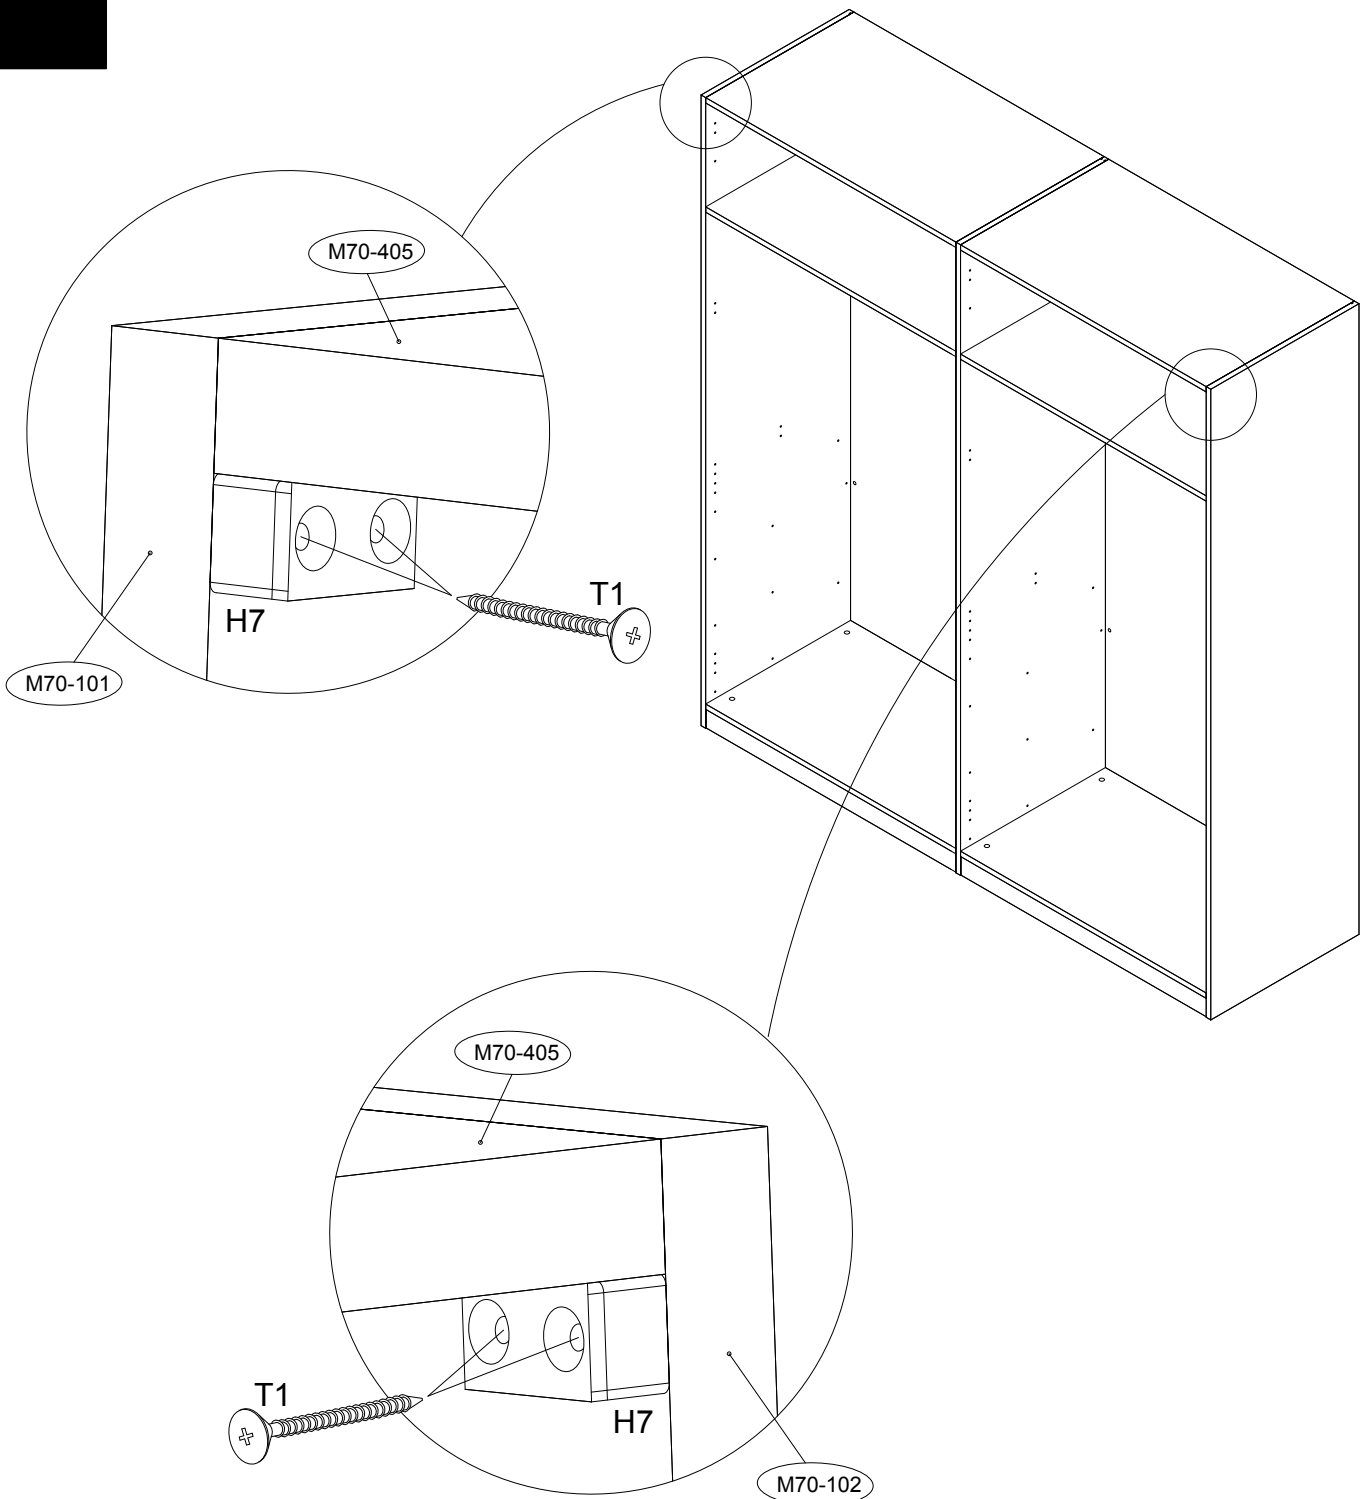

next MODULAR SLIDE DOOR MIRROR MIRROR SMALL

665152
Assembly instructions

1

H7x2

PH2

3.5x25mm

T1x4