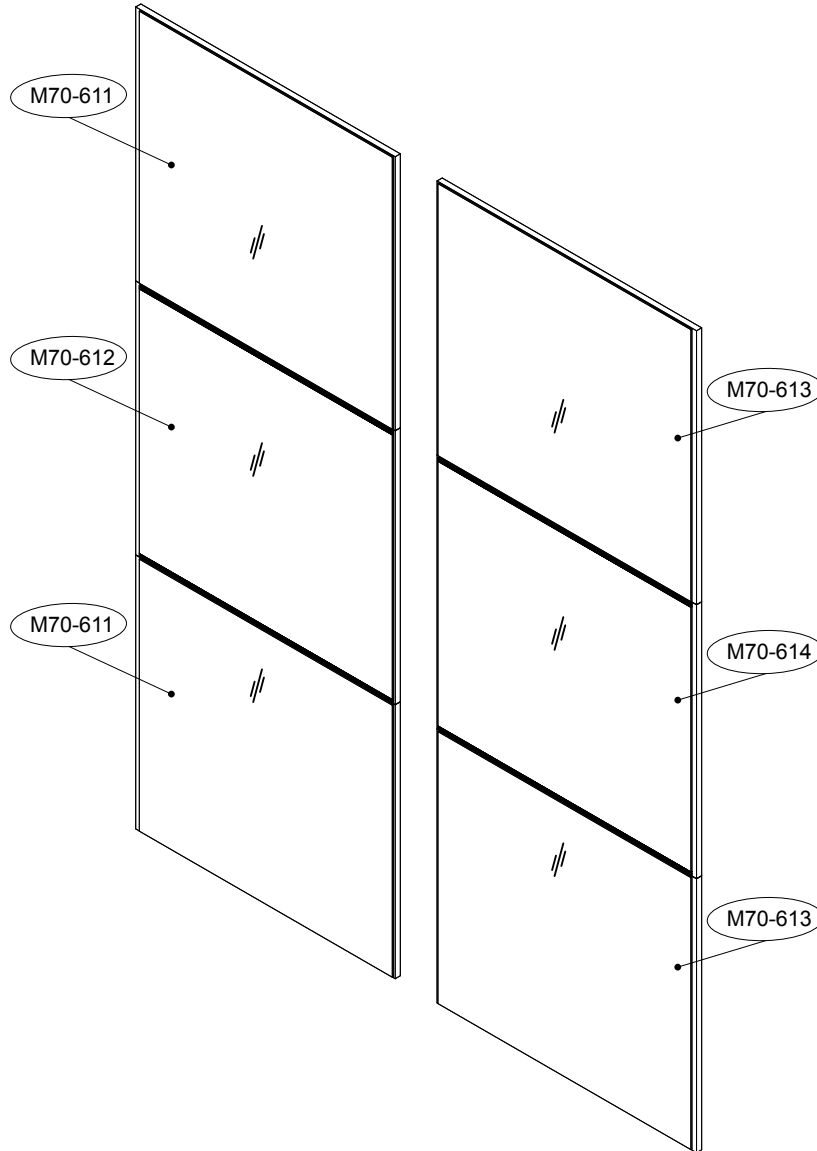

GETTING TO KNOW YOUR PRODUCT

Components supplied. Please use this guide if you require replacement parts.

Ref	Dimensions	Visual	Qty/Ctn	
M70-611	69 x 76cm		2	1
M70-612	69 x 76cm		1	1
M70-613	69 x 76cm		2	2
M70-614	69 x 76cm		1	2