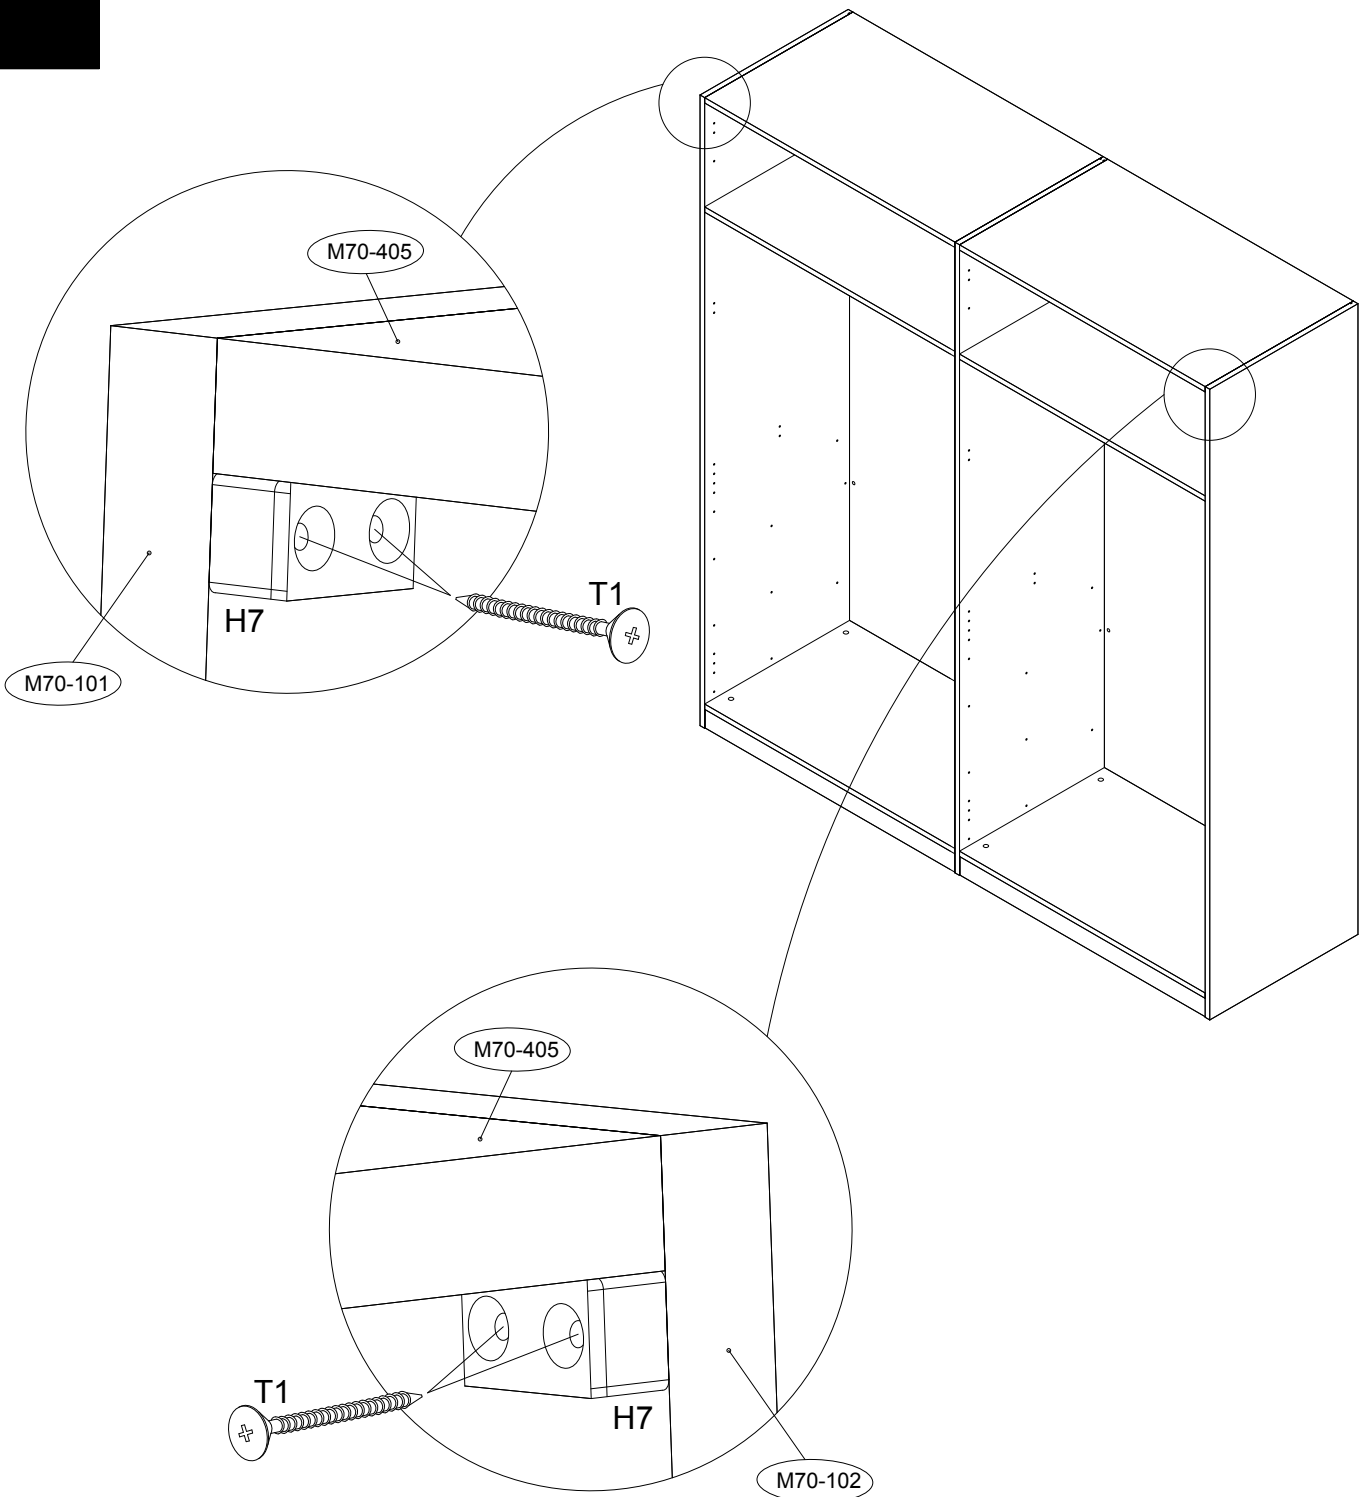

next MODULAR SLIDE DOOR CRYSTAL CRYSTAL SMALL

666017
Assembly instructions

1

H7x2

PH2

3.5x25mm

T1x4