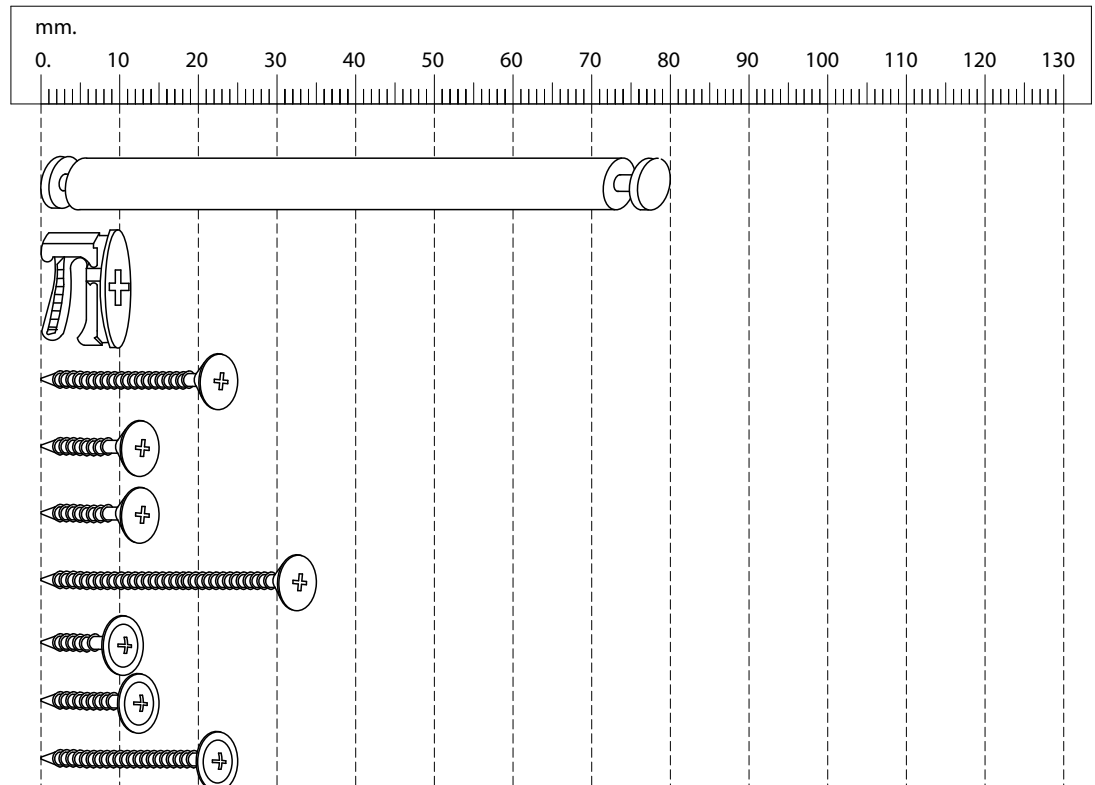

Ref	Dimensions	Visual	Qty/Ctn	
M70-611	69 x 76cm		2	1
M70-612	69 x 76cm		1	1
M70-613	69 x 76cm		2	2
M70-614	69 x 76cm		1	2

Fixtures and fittings supplied (actual size)

Ref	Dimensions	Qty
K1	7 x 82 mm	12
B	15 x 11 mm	24
T1	3.5 x 25 mm	11
T2	4 x 15 mm	33
P1	3 x 15 mm	36
T4	3.5 x 35 mm	2
P	4 x 13 mm	2
P5	4 x 15 mm	7
P6	3.5 x 25 mm	14

Fixtures and fittings supplied (not to scale)

Ref	Dimensions	Visual	Qty
H1	N/A		2
H2	N/A		2
H3	N/A		2
H4	N/A		2
H5	N/A		1
H6	N/A		1

Ref	Dimensions	Visual	Qty
H7	N/A		2
L1	N/A		1
L2	N/A		1
L3	N/A		2
L4	N/A		2
L5	N/A		1