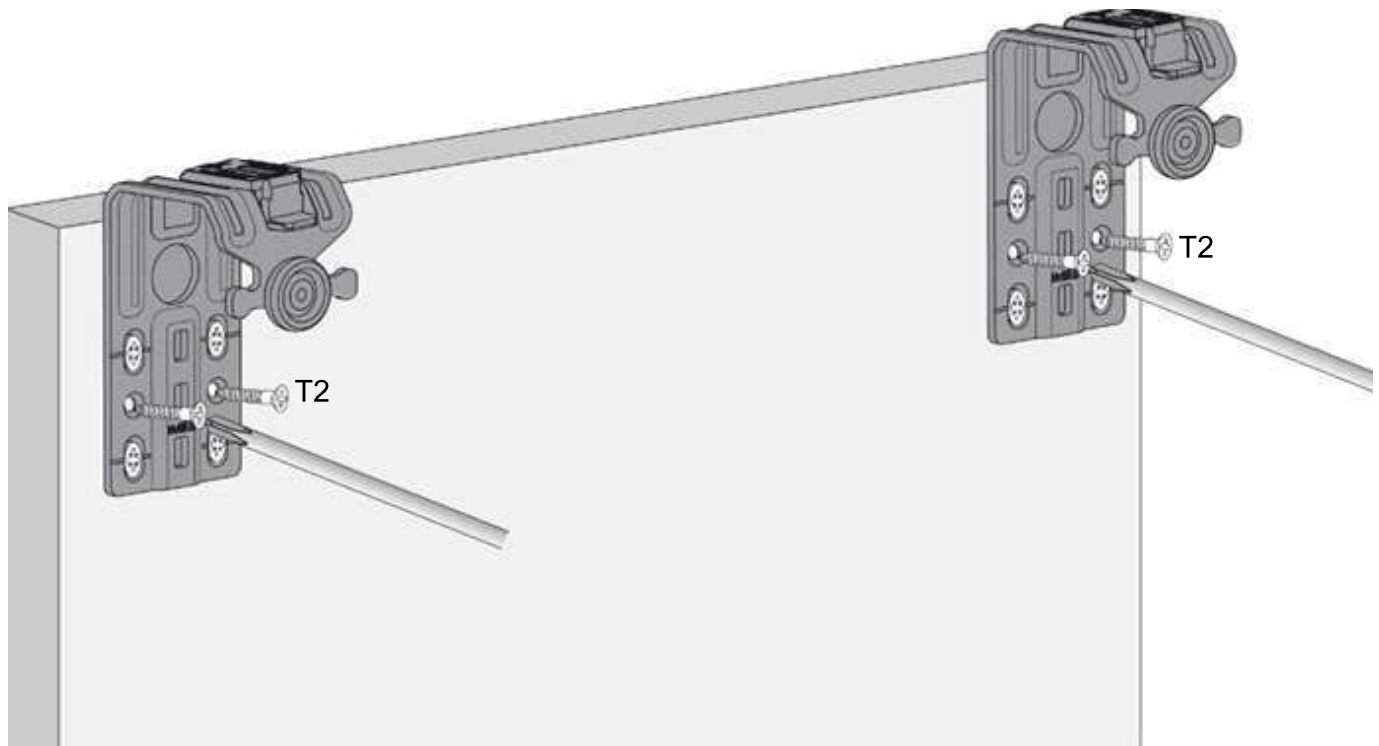

Fixtures and fittings supplied (not to scale)

Ref	Dimensions	Visual	Qty
H1	N/A		2
H2	N/A		2
H3	N/A		2
H4	N/A		2
H5	N/A		1
H6	N/A		1

Ref	Dimensions	Visual	Qty
H7	N/A		2
L1	N/A		1
L2	N/A		1
L3	N/A		2
L4	N/A		2
L5	N/A		1

10

11

12

13

next MODULAR SLIDE DOOR CRYSTAL CRYSTAL SMALL

666017
Assembly instructions

Actual product size
H208x W76x D2cm