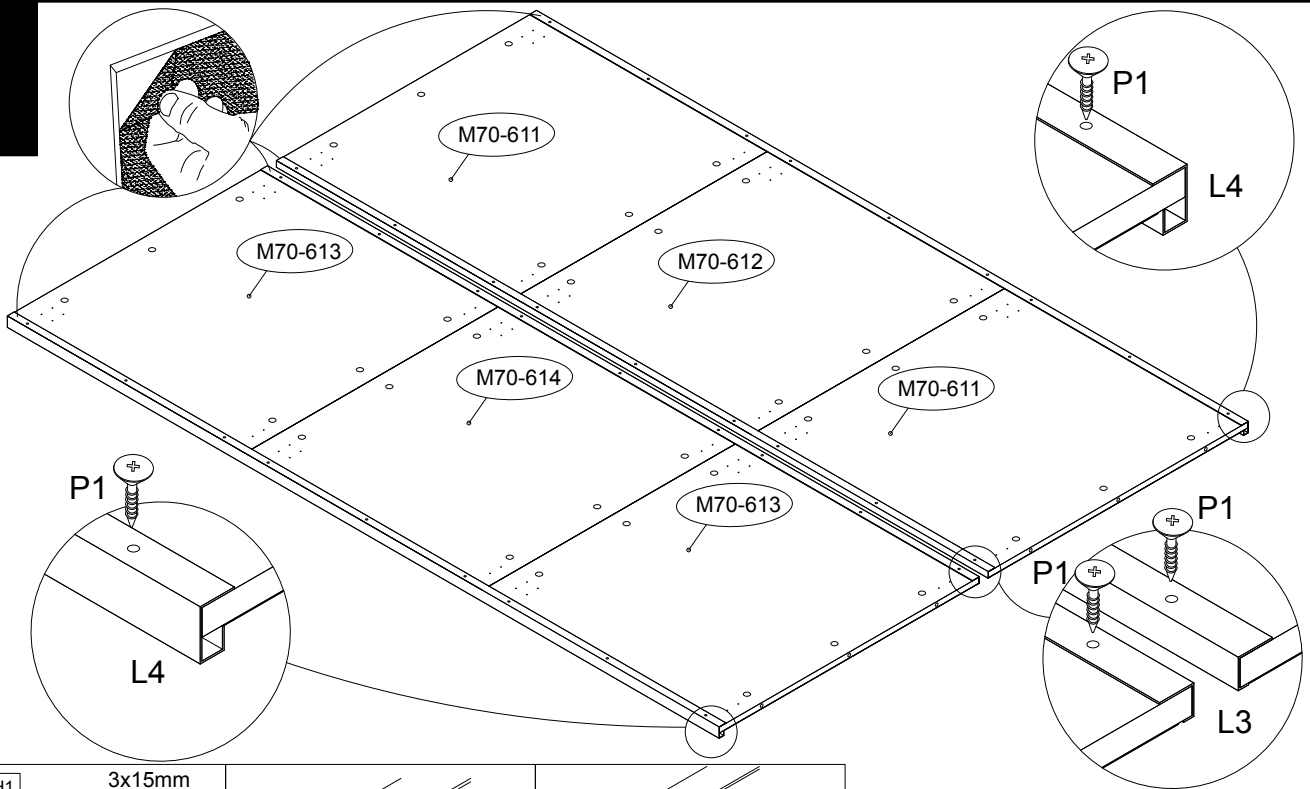

Ref	Dimensions	Visual	Qty/Ctn	
M70-611	69 x 76cm		2	1
M70-612	69 x 76cm		1	1
M70-613	69 x 76cm		2	2
M70-614	69 x 76cm		1	2

Fixtures and fittings supplied (actual size)

Ref	Dimensions	Qty
K1	7 x 82 mm	12
B	15 x 11 mm	24
T1	3.5 x 25 mm	11
T2	4 x 15 mm	33
P1	3 x 15 mm	36
T4	3.5 x 35 mm	2
P	4 x 13 mm	2
P5	4 x 15 mm	7
P6	3.5 x 25 mm	14

Fixtures and fittings supplied (not to scale)

Ref	Dimensions	Visual	Qty
H1	N/A		2
H2	N/A		2
H3	N/A		2
H4	N/A		2
H5	N/A		1
H6	N/A		1

Ref	Dimensions	Visual	Qty
H7	N/A		2
L1	N/A		1
L2	N/A		1
L3	N/A		2
L4	N/A		2
L5	N/A		1

2

PH2	3.5x25mm
	P6x14

L5x1		L6x1	
------	--	------	--

3

L1x1		H5x1			PH2	4x13mm
						Px2

4

5

6