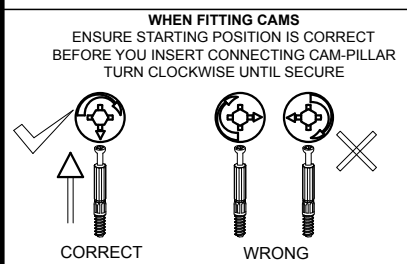

Fixtures and fittings supplied (not to scale)

Ref	Dimensions	Visual	Qty
H1	N/A		2
H2	N/A		2
H3	N/A		2
H4	N/A		2
H5	N/A		1
H6	N/A		1

Ref	Dimensions	Visual	Qty
H7	N/A		2
L1	N/A		1
L2	N/A		1
L3	N/A		2
L4	N/A		2
L5	N/A		1

2

PH2	3.5x25mm
	P6x14

L5x1		L6x1	
------	--	------	--

3

L1x1		H5x1			PH2	4x13mm
						Px2

4

5

6