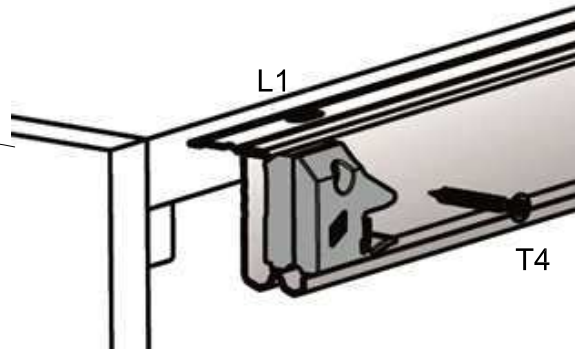

Ref	Dimensions	Visual	Qty/Ctn	
M70-611	69 x 76cm		2	1
M70-612	69 x 76cm		1	1
M70-613	69 x 76cm		2	2
M70-614	69 x 76cm		1	2

Fixtures and fittings supplied (actual size)

Ref	Dimensions	Qty
K1	7 x 82 mm	12
B	15 x 11 mm	24
T1	3.5 x 25 mm	11
T2	4 x 15 mm	33
P1	3 x 15 mm	36
T4	3.5 x 35 mm	2
P	4 x 13 mm	2
P5	4 x 15 mm	7
P6	3.5 x 25 mm	14

Fixtures and fittings supplied (not to scale)

Ref	Dimensions	Visual	Qty
H1	N/A		2
H2	N/A		2
H3	N/A		2
H4	N/A		2
H5	N/A		1
H6	N/A		1

Ref	Dimensions	Visual	Qty
H7	N/A		2
L1	N/A		1
L2	N/A		1
L3	N/A		2
L4	N/A		2
L5	N/A		1

2

PH2	3.5x25mm
	P6x14

L5x1		L6x1	
------	--	------	--

3

L1x1		H5x1			PH2	4x13mm
						Px2

4

5

6