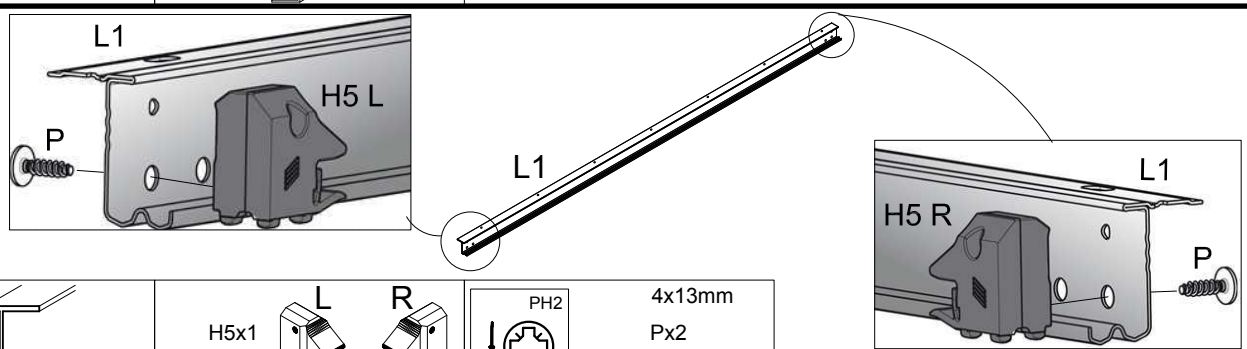

L1x1		H5x1			PH2	4x13mm
						Px2