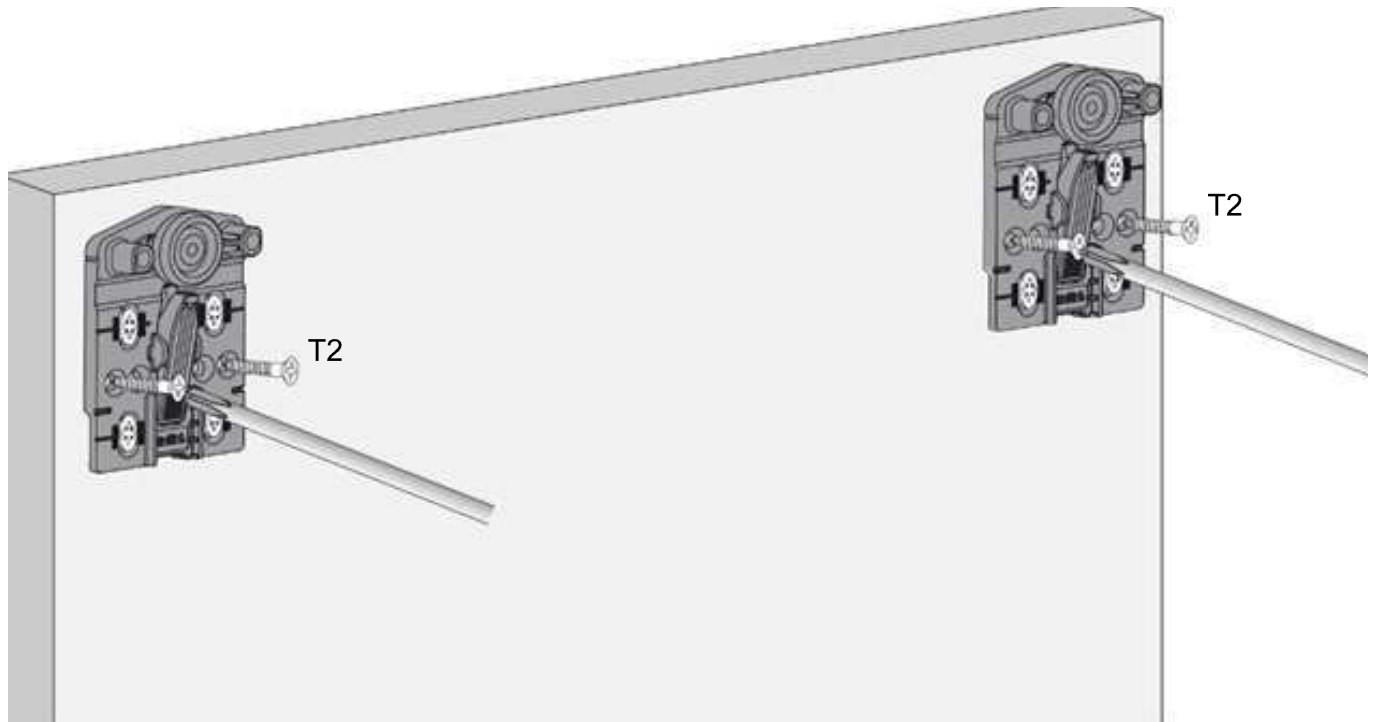

Ref	Dimensions	Visual	Qty/Ctn	
M70-611	69 x 76cm		2	1
M70-612	69 x 76cm		1	1
M70-613	69 x 76cm		2	2
M70-614	69 x 76cm		1	2

Fixtures and fittings supplied (actual size)

Ref	Dimensions	Qty
K1	7 x 82 mm	12
B	15 x 11 mm	24
T1	3.5 x 25 mm	11
T2	4 x 15 mm	33
P1	3 x 15 mm	36
T4	3.5 x 35 mm	2
P	4 x 13 mm	2
P5	4 x 15 mm	7
P6	3.5 x 25 mm	14

Fixtures and fittings supplied (not to scale)

Ref	Dimensions	Visual	Qty
H1	N/A		2
H2	N/A		2
H3	N/A		2
H4	N/A		2
H5	N/A		1
H6	N/A		1

Ref	Dimensions	Visual	Qty
H7	N/A		2
L1	N/A		1
L2	N/A		1
L3	N/A		2
L4	N/A		2
L5	N/A		1

10

11

12

13

next MODULAR SLIDE DOOR CRYSTAL CRYSTAL SMALL

666017
Assembly instructions

Actual product size
H208x W76x D2cm