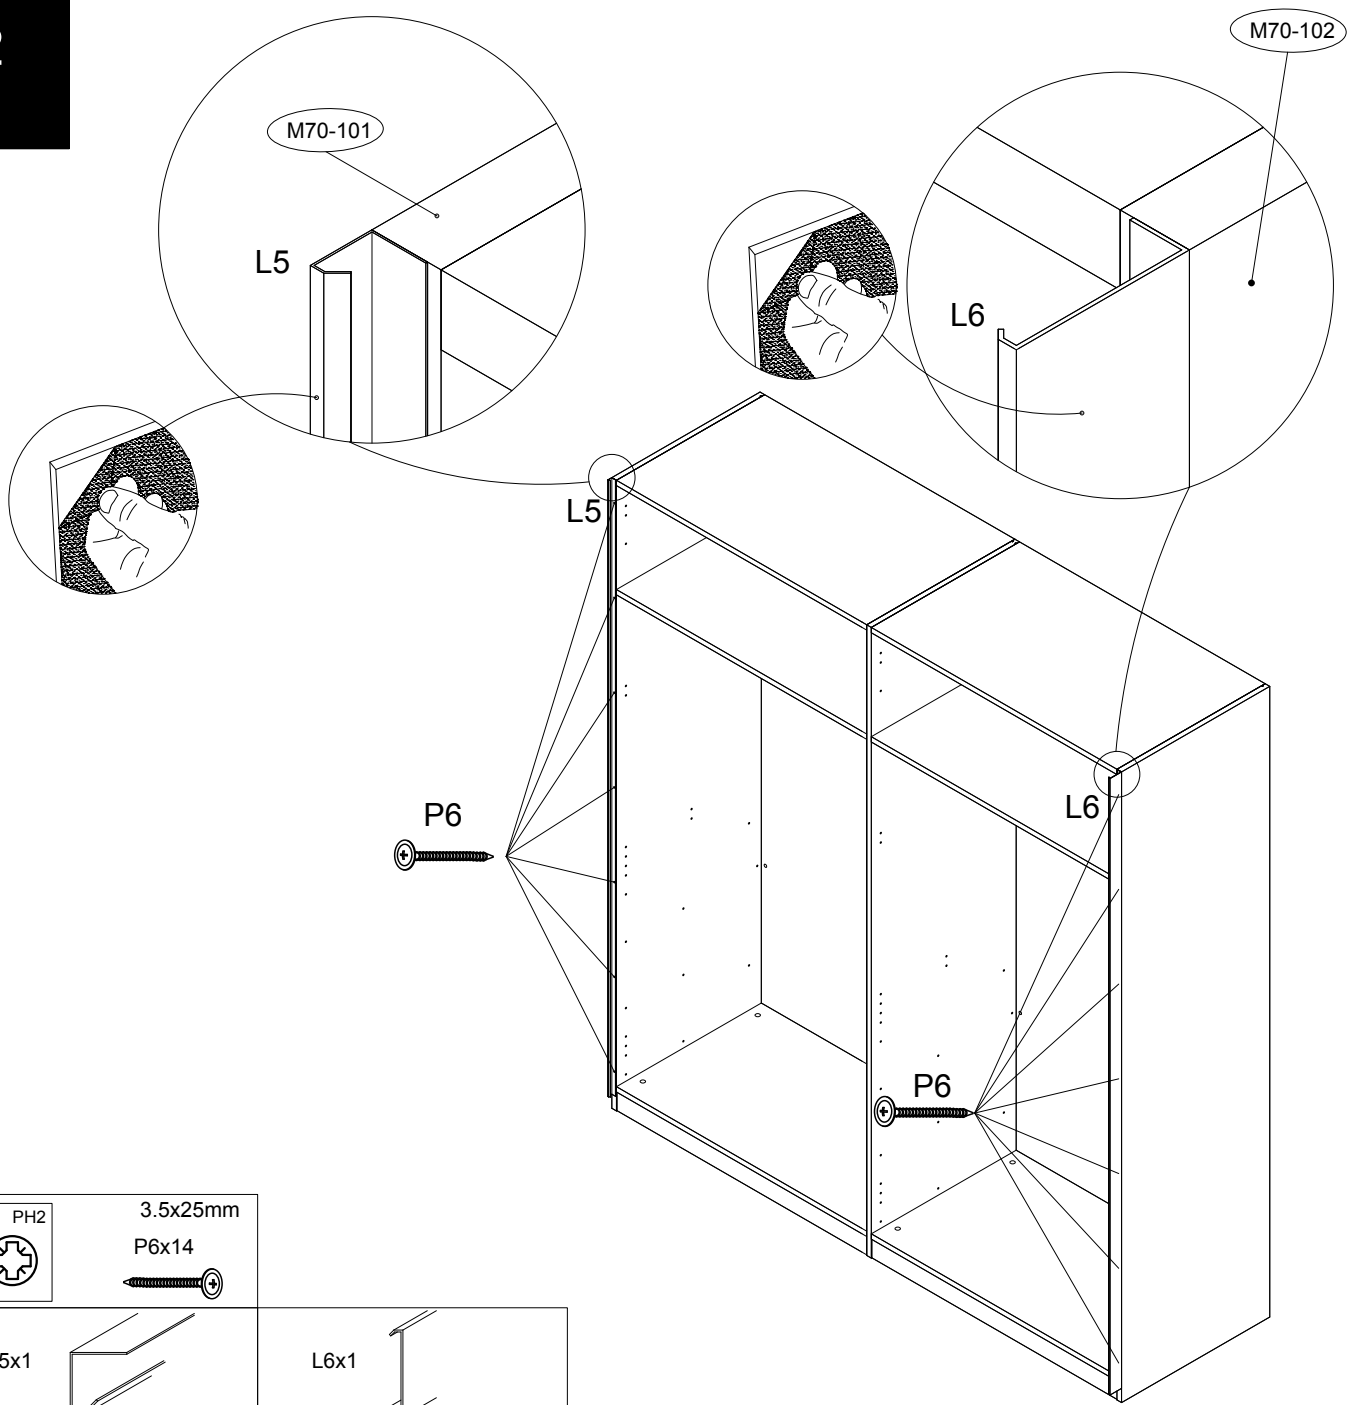

2

PH2	3.5x25mm
	P6x14

L5x1		L6x1	

3