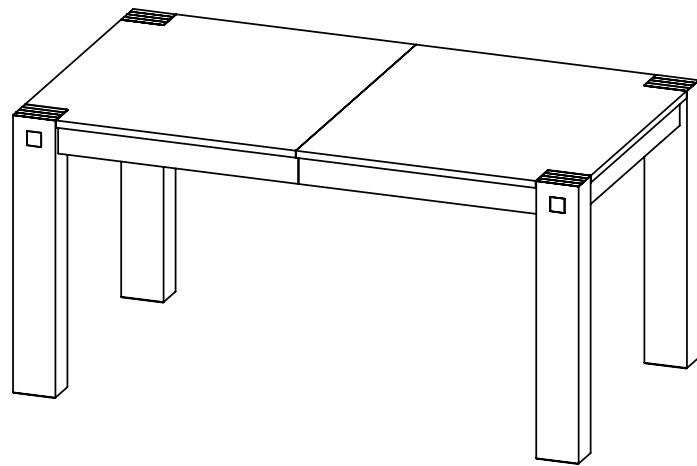

Actual product size
H78 x W160/210 x D90cm

IMPORTANT – RETAIN FOR FUTURE REFERENCE

BEFORE YOU START

Warnings

Important: Retain these instructions for future reference.

Unwrap all packaging materials and place the components on top of the carton box or on a clean floor to prevent it from scratching.

Components supplied

Ref	Dimensions	Visual	Qty
1	90 x 160cm		1
2	12 x 78cm		2
3	12 x 78cm		2
4	50 x 90cm		1

Fixtures and fittings supplied

Ref	Dimensions	Visual	Qty
A	8 x 65mm		8
B	8mm		8
C	8mm		8
D	5mm		1
E	4 x 50mm		4