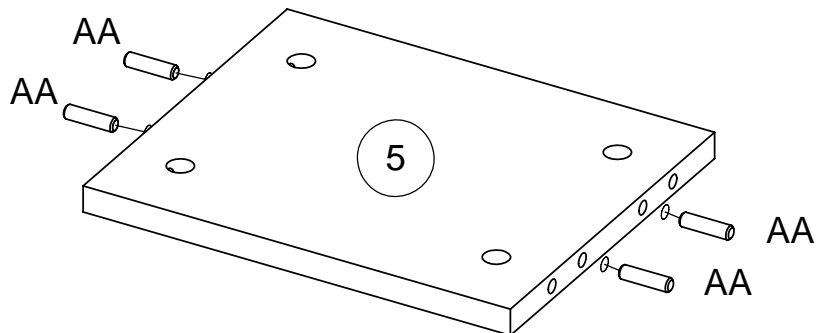

## GETTING TO KNOW YOUR PRODUCT

Components supplied. Please use this guide if you require replacement parts.

Ref	Dimensions	Visual	Qty	Ctn	Ref	Dimensions	Visual	Qty	Ctn
1	25 x 34cm		1	1	8	3 x 26cm		1	1
2	24 x 181cm		1	1	9	3 x 26cm		1	1
3	24 x 181cm		1	1	10	30 x 171cm		1	1
4	22 x 26cm		1	1	11	26 x 57cm		1	1
5	22 x 26cm		1	1	12	4 x 26cm		1	1
6	23 x 25cm		3	1					
7	19 x 26cm		1	1					

Fixtures and fittings supplied (actual size)

Ref	Dimensions	Qty
AA	8 x 30mm	16
AB	6 x 41mm	12
AC	6 x 44mm	6
AI	15 x 12mm	18
AG	3.5 x 14mm	12
AK	3 x 16mm	26
AM	3.5 x 25mm	1
AP	5 x 16mm	4

Fixtures and fittings supplied(not to scale)

Ref	Dimensions	Visual	Qty
BA			12
BD			2
BE	26mm		2

1

2

3

4

**WHEN FITTING CAMS**  
ENSURE STARTING POSITION IS CORRECT  
BEFORE YOU INSERT CONNECTING CAM-PILLAR  
TURN CLOCKWISE UNTIL SECURE

5

 not supplied	<b>AA x 4</b> 8 x 30mm
 not supplied	<b>AB x 8</b> 6 x 41mm
 not supplied	<b>AC x 4</b> 6 x 44mm