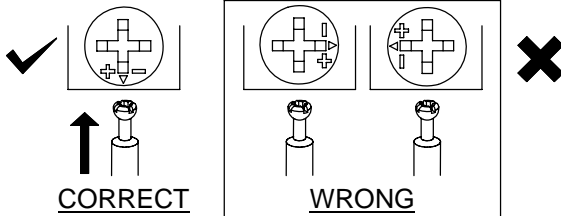

Ref	Dimensions	Visual	Qty
BA			12
BD			2
BE	26mm		2

1

2

3

4

**WHEN FITTING CAMS**  
ENSURE STARTING POSITION IS CORRECT  
BEFORE YOU INSERT CONNECTING CAM-PILLAR  
TURN CLOCKWISE UNTIL SECURE

5

 not supplied	<b>AA x 4</b> 8 x 30mm
 not supplied	<b>AB x 8</b> 6 x 41mm
 not supplied	<b>AC x 4</b> 6 x 44mm