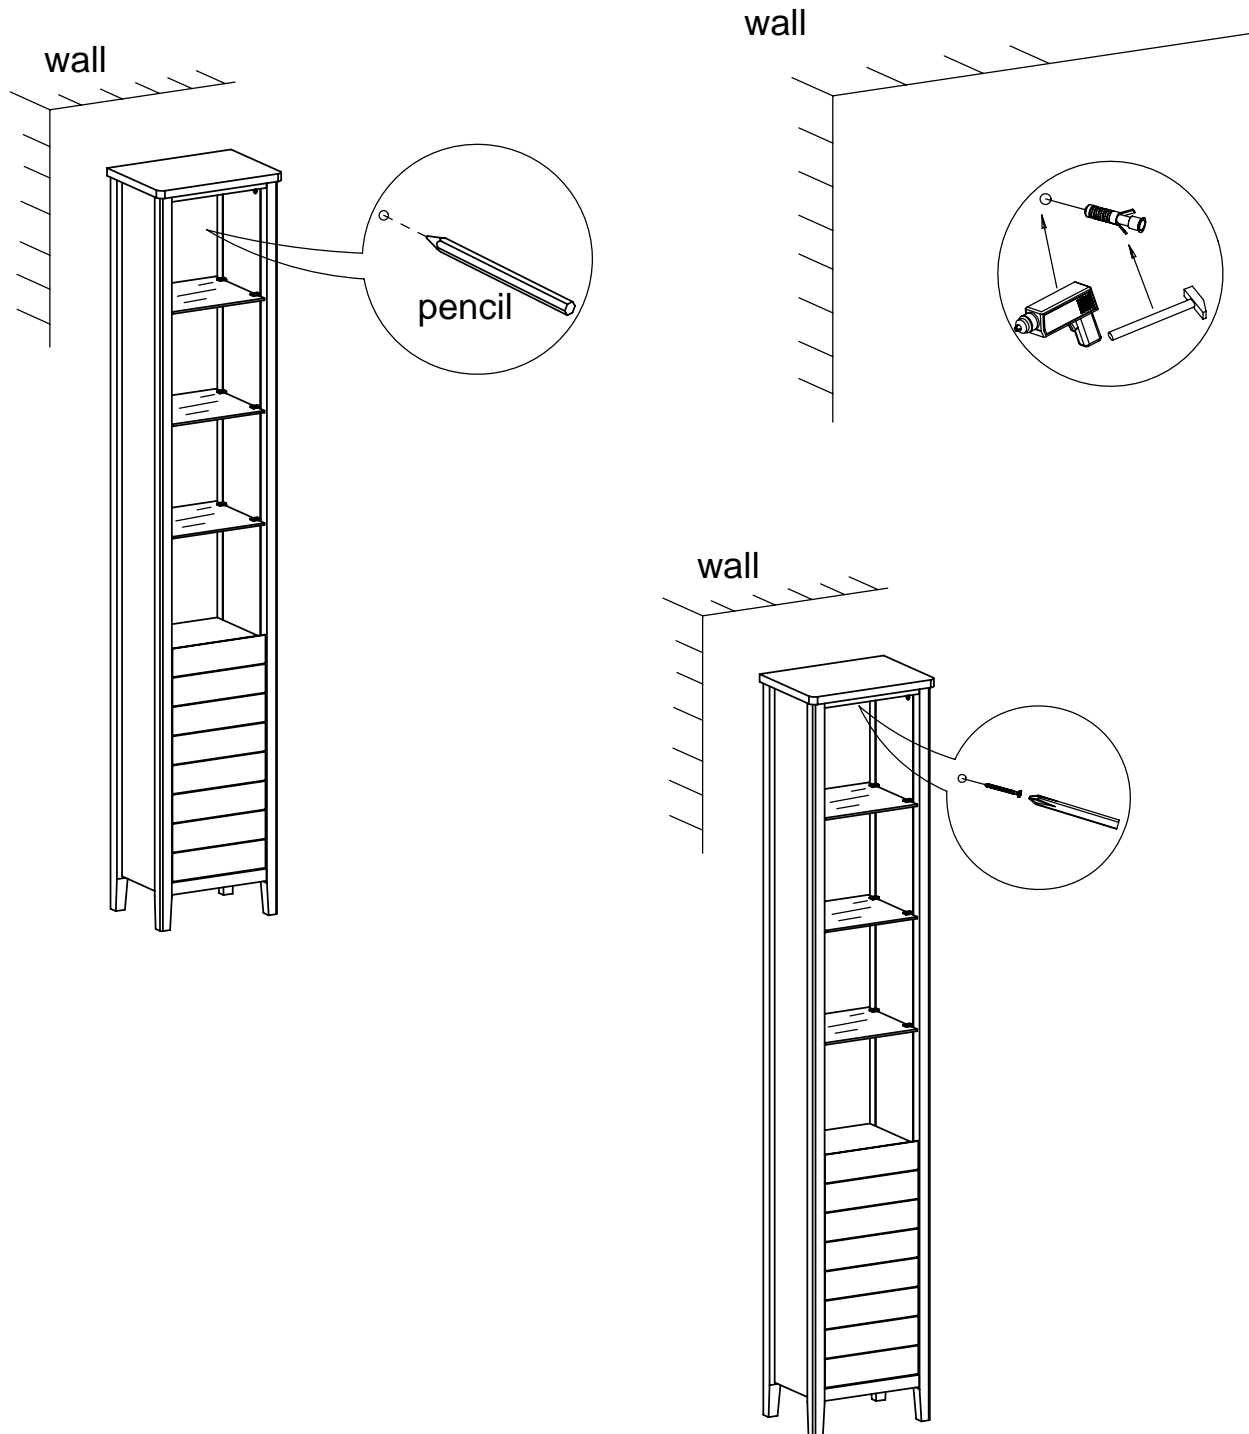

Fixtures and fittings supplied (actual size)

Ref	Dimensions	Qty
AA	8 x 30mm	16
AB	6 x 41mm	12
AC	6 x 44mm	6
AI	15 x 12mm	18
AG	3.5 x 14mm	12
AK	3 x 16mm	26
AM	3.5 x 25mm	1
AP	5 x 16mm	4

Fixtures and fittings supplied(not to scale)

AG x 8

3.5 x 14mm

not supplied

11

 PH not supplied	<b>BA x 12</b> 
<b>AP x 4</b> 	5 x 16mm

12

13

N.B. Wall fixings are not included please source suitable fixings for your wall type. If in doubt, please consult a qualified tradesperson. **WARNING:** Always ensure the wall to be drilled is free from hidden electrical wires, water and gas pipes.

14

**Hinge adjustment:**

Once the product is in the required position, the doors may need to be aligned as follows:

**Laterally (side to side)**

**Front-to-back**

**Vertically (up and down)**

next

PURE SPA TALLBOY  
686282

Actual product size

H183 x W34 x D25cm