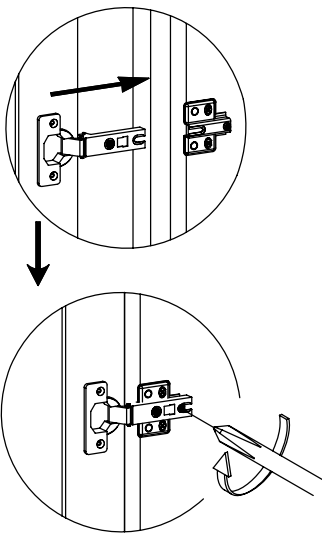

Fixtures and fittings supplied (actual size)

Ref	Dimensions	Qty
AA	8 x 30mm	16
AB	6 x 41mm	12
AC	6 x 44mm	6
AI	15 x 12mm	18
AG	3.5 x 14mm	12
AK	3 x 16mm	26
AM	3.5 x 25mm	1
AP	5 x 16mm	4

Fixtures and fittings supplied(not to scale)

Ref	Dimensions	Visual	Qty
BA			12
BD			2
BE	26mm		2

1

2

3

4

**WHEN FITTING CAMS**  
ENSURE STARTING POSITION IS CORRECT  
BEFORE YOU INSERT CONNECTING CAM-PILLAR  
TURN CLOCKWISE UNTIL SECURE

5

 not supplied	<b>AA x 4</b> 8 x 30mm
 not supplied	<b>AB x 8</b> 6 x 41mm
 not supplied	<b>AC x 4</b> 6 x 44mm

6

7

 not supplied	<b>AM x 1</b> 	3.5 x 25mm
 not supplied	<b>AI x 4</b> 	15 x 12mm

8

9

<b>BE x 2</b>		26mm
 not supplied	<b>AG x 4</b>	3.5 x 14mm

10

BD x 2

AG x 8

3.5 x 14mm

not supplied

11

 PH not supplied	<b>BA x 12</b> 
<b>AP x 4</b> 	5 x 16mm

12

13

N.B. Wall fixings are not included please source suitable fixings for your wall type. If in doubt, please consult a qualified tradesperson. **WARNING:** Always ensure the wall to be drilled is free from hidden electrical wires, water and gas pipes.