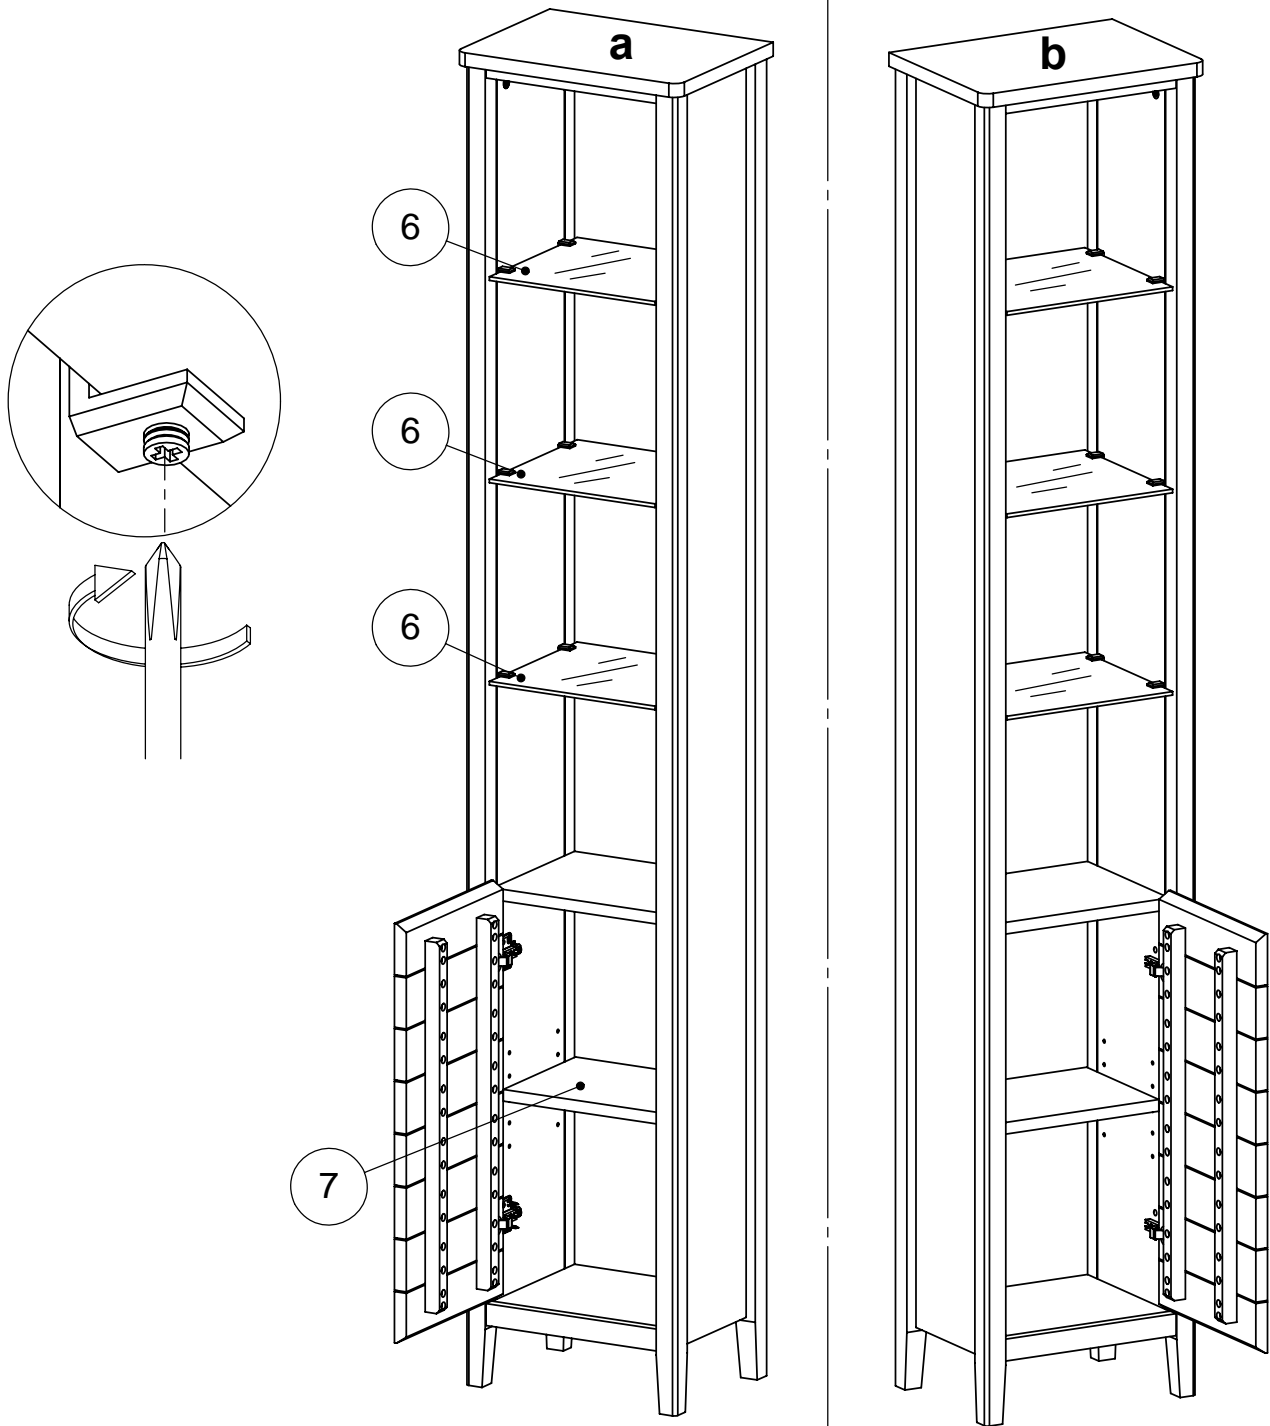

Fixtures and fittings supplied (actual size)

Ref	Dimensions	Qty
AA	8 x 30mm	16
AB	6 x 41mm	12
AC	6 x 44mm	6
AI	15 x 12mm	18
AG	3.5 x 14mm	12
AK	3 x 16mm	26
AM	3.5 x 25mm	1
AP	5 x 16mm	4

Fixtures and fittings supplied(not to scale)

AG x 8

3.5 x 14mm

not supplied

11

 PH not supplied	<b>BA x 12</b> 
<b>AP x 4</b> 	5 x 16mm

12

13

N.B. Wall fixings are not included please source suitable fixings for your wall type. If in doubt, please consult a qualified tradesperson. **WARNING:** Always ensure the wall to be drilled is free from hidden electrical wires, water and gas pipes.

14

**Hinge adjustment:**

Once the product is in the required position, the doors may need to be aligned as follows:

**Laterally (side to side)**

**Front-to-back**

**Vertically (up and down)**

next

PURE SPA TALLBOY  
686282

Actual product size

H183 x W34 x D25cm