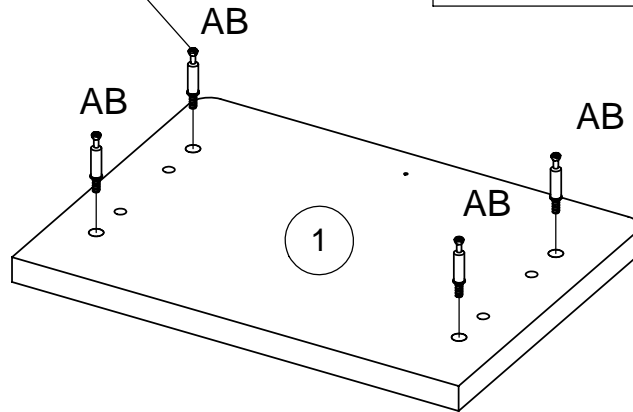

## GETTING TO KNOW YOUR PRODUCT

Components supplied. Please use this guide if you require replacement parts.

Ref	Dimensions	Visual	Qty	Ctn	Ref	Dimensions	Visual	Qty	Ctn
1	25 x 34cm		1	1	8	3 x 26cm		1	1
2	24 x 181cm		1	1	9	3 x 26cm		1	1
3	24 x 181cm		1	1	10	30 x 171cm		1	1
4	22 x 26cm		1	1	11	26 x 57cm		1	1
5	22 x 26cm		1	1	12	4 x 26cm		1	1
6	23 x 25cm		3	1					
7	19 x 26cm		1	1					

Fixtures and fittings supplied (actual size)

Ref	Dimensions	Qty
AA	8 x 30mm	16
AB	6 x 41mm	12
AC	6 x 44mm	6
AI	15 x 12mm	18
AG	3.5 x 14mm	12
AK	3 x 16mm	26
AM	3.5 x 25mm	1
AP	5 x 16mm	4

Fixtures and fittings supplied(not to scale)

Ref	Dimensions	Visual	Qty
BA			12
BD			2
BE	26mm		2

1

2

3

4

**WHEN FITTING CAMS**  
ENSURE STARTING POSITION IS CORRECT  
BEFORE YOU INSERT CONNECTING CAM-PILLAR  
TURN CLOCKWISE UNTIL SECURE

5

 not supplied	<b>AA x 4</b> 8 x 30mm
 not supplied	<b>AB x 8</b> 6 x 41mm
 not supplied	<b>AC x 4</b> 6 x 44mm