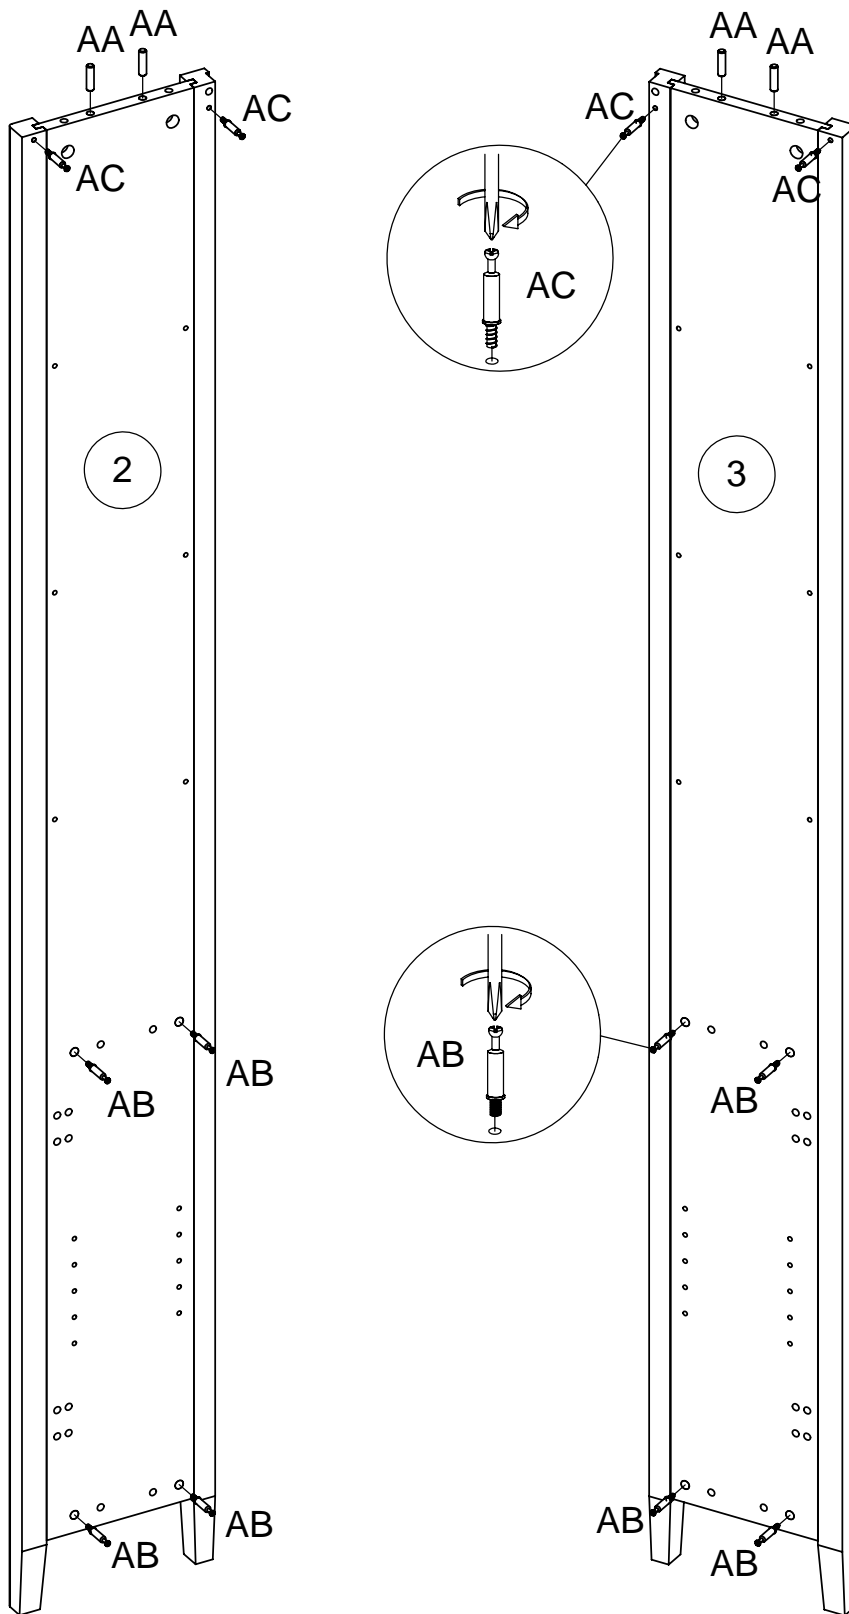

## GETTING TO KNOW YOUR PRODUCT

Components supplied. Please use this guide if you require replacement parts.

Ref	Dimensions	Visual	Qty	Ctn	Ref	Dimensions	Visual	Qty	Ctn
1	25 x 34cm		1	1	8	3 x 26cm		1	1
2	24 x 181cm		1	1	9	3 x 26cm		1	1
3	24 x 181cm		1	1	10	30 x 171cm		1	1
4	22 x 26cm		1	1	11	26 x 57cm		1	1
5	22 x 26cm		1	1	12	4 x 26cm		1	1
6	23 x 25cm		3	1					
7	19 x 26cm		1	1					

Fixtures and fittings supplied (actual size)

Ref	Dimensions	Qty
AA	8 x 30mm	16
AB	6 x 41mm	12
AC	6 x 44mm	6
AI	15 x 12mm	18
AG	3.5 x 14mm	12
AK	3 x 16mm	26
AM	3.5 x 25mm	1
AP	5 x 16mm	4

Fixtures and fittings supplied(not to scale)

Ref	Dimensions	Visual	Qty
BA			12
BD			2
BE	26mm		2

1

2

3

4

**WHEN FITTING CAMS**  
ENSURE STARTING POSITION IS CORRECT  
BEFORE YOU INSERT CONNECTING CAM-PILLAR  
TURN CLOCKWISE UNTIL SECURE

5

 not supplied	<b>AA x 4</b> 8 x 30mm
 not supplied	<b>AB x 8</b> 6 x 41mm
 not supplied	<b>AC x 4</b> 6 x 44mm

6

7

 not supplied	<b>AM x 1</b> 	3.5 x 25mm
 not supplied	<b>AI x 4</b> 	15 x 12mm

8

9

<b>BE x 2</b>		26mm
 not supplied	<b>AG x 4</b>	3.5 x 14mm

10

BD x 2