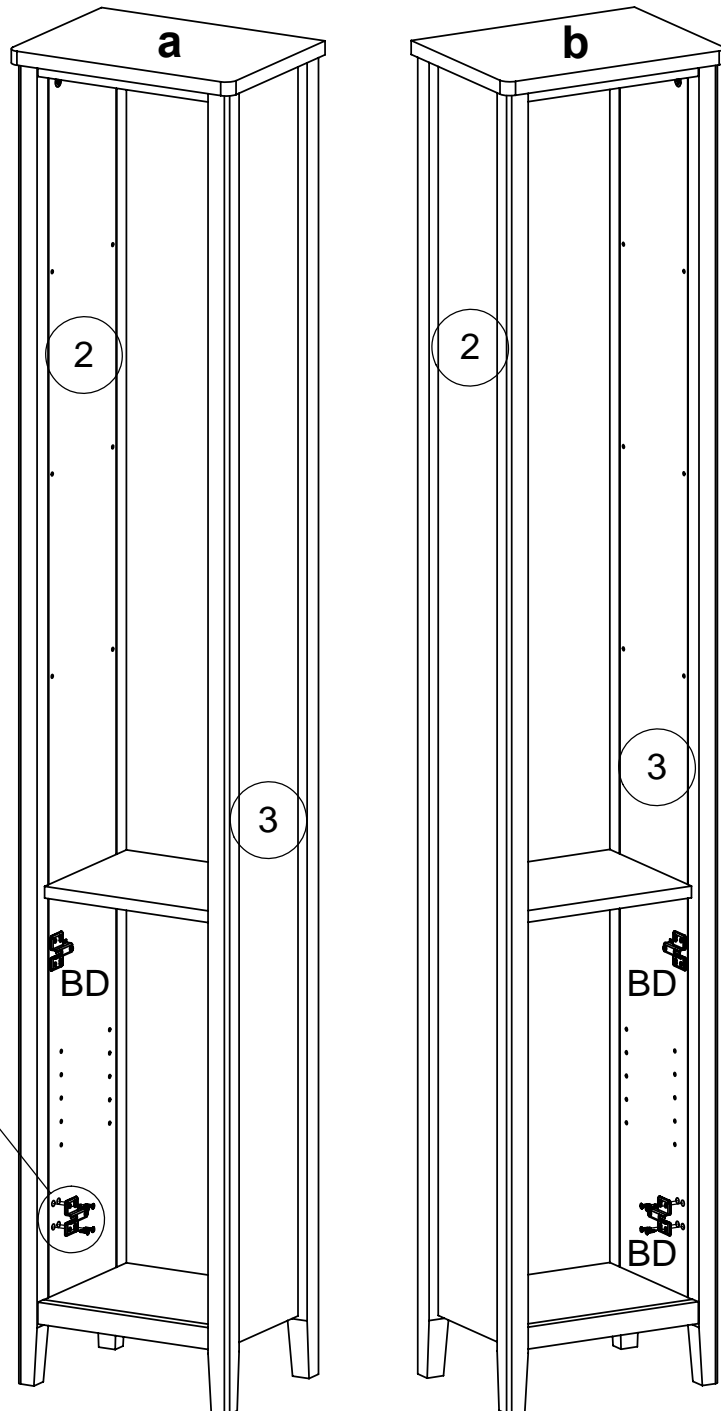

Fixtures and fittings supplied (actual size)

Ref	Dimensions	Qty
AA	8 x 30mm	16
AB	6 x 41mm	12
AC	6 x 44mm	6
AI	15 x 12mm	18
AG	3.5 x 14mm	12
AK	3 x 16mm	26
AM	3.5 x 25mm	1
AP	5 x 16mm	4

Fixtures and fittings supplied(not to scale)

Ref	Dimensions	Visual	Qty
BA			12
BD			2
BE	26mm		2

1

2

3

4

**WHEN FITTING CAMS**  
ENSURE STARTING POSITION IS CORRECT  
BEFORE YOU INSERT CONNECTING CAM-PILLAR  
TURN CLOCKWISE UNTIL SECURE

5

 not supplied	<b>AA x 4</b> 8 x 30mm
 not supplied	<b>AB x 8</b> 6 x 41mm
 not supplied	<b>AC x 4</b> 6 x 44mm

6

7

 not supplied	<b>AM x 1</b> 	3.5 x 25mm
 not supplied	<b>AI x 4</b> 	15 x 12mm

8

9

<b>BE x 2</b>		26mm
 not supplied	<b>AG x 4</b>	3.5 x 14mm

10

BD x 2

Actual product size

H183 x W34 x D25cm