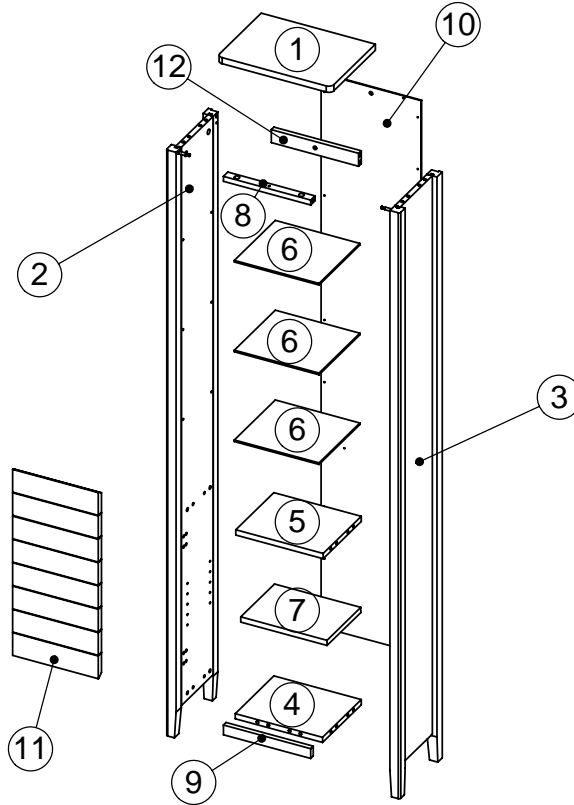

GETTING TO KNOW YOUR PRODUCT

Components supplied. Please use this guide if you require replacement parts.

Ref	Dimensions	Visual	Qty	Ctn	Ref	Dimensions	Visual	Qty	Ctn
1	25 x 34cm		1	1	8	3 x 26cm		1	1
2	24 x 181cm		1	1	9	3 x 26cm		1	1
3	24 x 181cm		1	1	10	30 x 171cm		1	1
4	22 x 26cm		1	1	11	26 x 57cm		1	1
5	22 x 26cm		1	1	12	4 x 26cm		1	1
6	23 x 25cm		3	1					
7	19 x 26cm		1	1