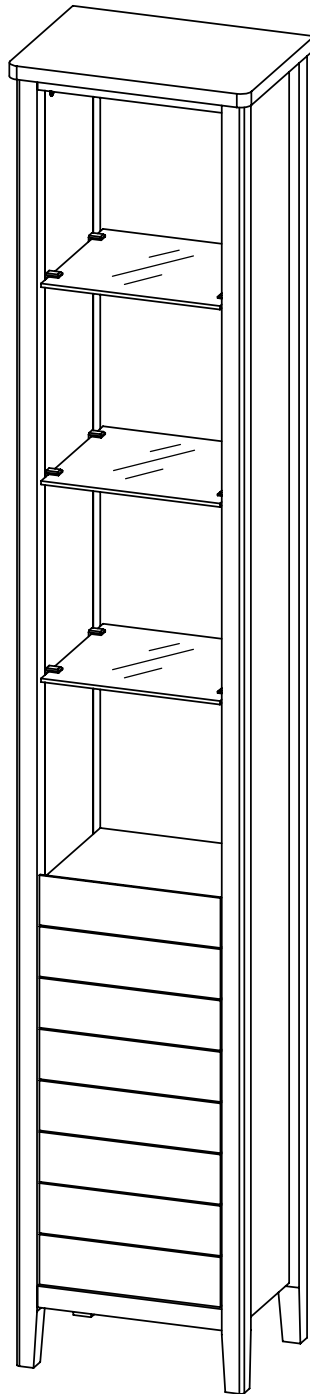

# PURE SPA TALLBOY

686282

Assembly instructions

**Actual product size**

H183 x W34 x D25cm

**Need Help?**

With: Assembly instructions  
Missing or damaged parts

**CALL: 0333 777 8999**

## GETTING TO KNOW YOUR PRODUCT

Components supplied. Please use this guide if you require replacement parts.

Ref	Dimensions	Visual	Qty	Ctn	Ref	Dimensions	Visual	Qty	Ctn
1	25 x 34cm		1	1	8	3 x 26cm		1	1
2	24 x 181cm		1	1	9	3 x 26cm		1	1
3	24 x 181cm		1	1	10	30 x 171cm		1	1
4	22 x 26cm		1	1	11	26 x 57cm		1	1
5	22 x 26cm		1	1	12	4 x 26cm		1	1
6	23 x 25cm		3	1					
7	19 x 26cm		1	1					

Fixtures and fittings supplied (actual size)

Ref	Dimensions	Qty
AA	8 x 30mm	16
AB	6 x 41mm	12
AC	6 x 44mm	6
AI	15 x 12mm	18
AG	3.5 x 14mm	12
AK	3 x 16mm	26
AM	3.5 x 25mm	1
AP	5 x 16mm	4

Fixtures and fittings supplied(not to scale)