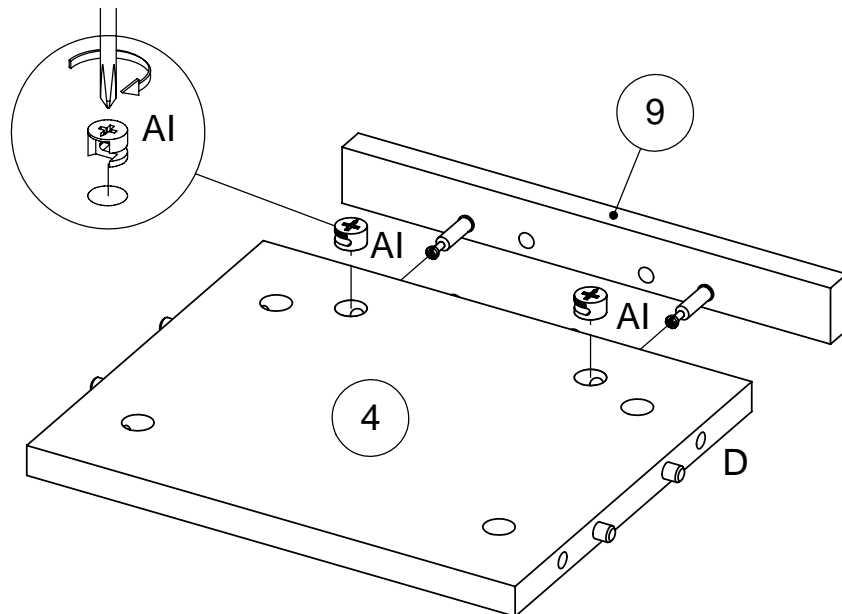

Fixtures and fittings supplied (actual size)

Ref	Dimensions	Qty
AA	8 x 30mm	16
AB	6 x 41mm	12
AC	6 x 44mm	6
AI	15 x 12mm	18
AG	3.5 x 14mm	12
AK	3 x 16mm	26
AM	3.5 x 25mm	1
AP	5 x 16mm	4

Fixtures and fittings supplied(not to scale)

Ref	Dimensions	Visual	Qty
BA			12
BD			2
BE	26mm		2

1

2

3

4

**WHEN FITTING CAMS**  
ENSURE STARTING POSITION IS CORRECT  
BEFORE YOU INSERT CONNECTING CAM-PILLAR  
TURN CLOCKWISE UNTIL SECURE

5

 not supplied	<b>AA x 4</b> 8 x 30mm
 not supplied	<b>AB x 8</b> 6 x 41mm
 not supplied	<b>AC x 4</b> 6 x 44mm