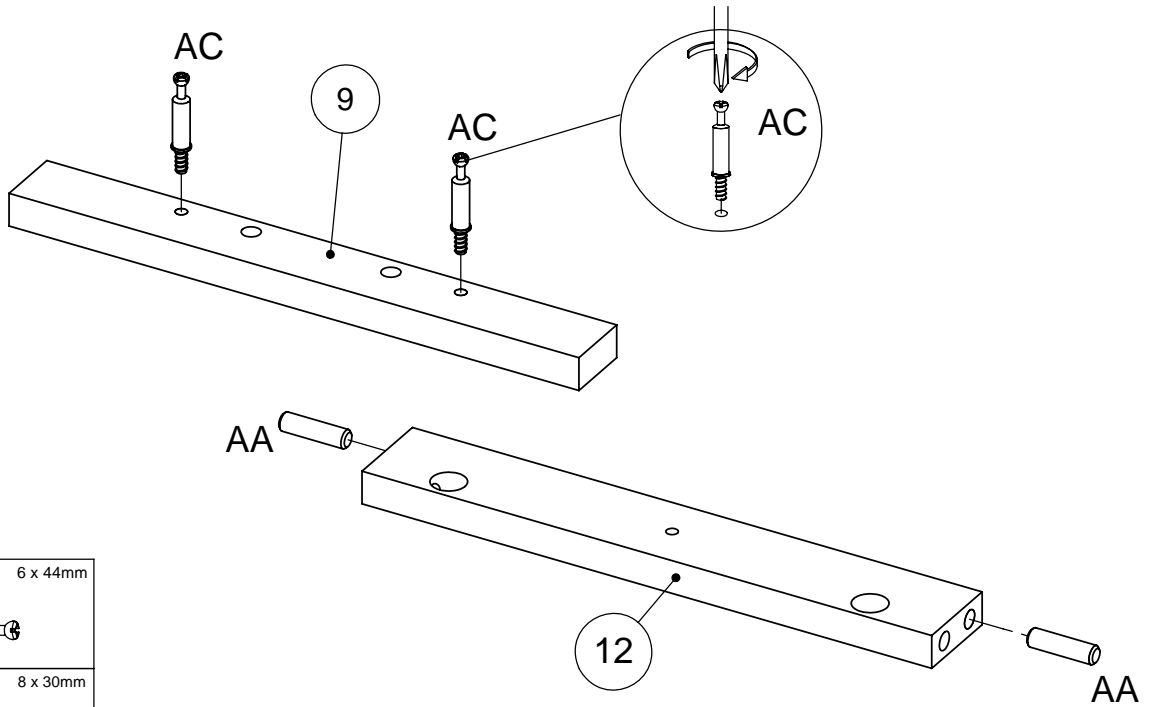

Fixtures and fittings supplied (actual size)

Ref	Dimensions	Qty
AA	8 x 30mm	16
AB	6 x 41mm	12
AC	6 x 44mm	6
AI	15 x 12mm	18
AG	3.5 x 14mm	12
AK	3 x 16mm	26
AM	3.5 x 25mm	1
AP	5 x 16mm	4

Fixtures and fittings supplied(not to scale)

Ref	Dimensions	Visual	Qty
BA			12
BD			2
BE	26mm		2

1

2

3

4

**WHEN FITTING CAMS**  
ENSURE STARTING POSITION IS CORRECT  
BEFORE YOU INSERT CONNECTING CAM-PILLAR  
TURN CLOCKWISE UNTIL SECURE

5

 not supplied	<b>AA x 4</b> 8 x 30mm
 not supplied	<b>AB x 8</b> 6 x 41mm
 not supplied	<b>AC x 4</b> 6 x 44mm