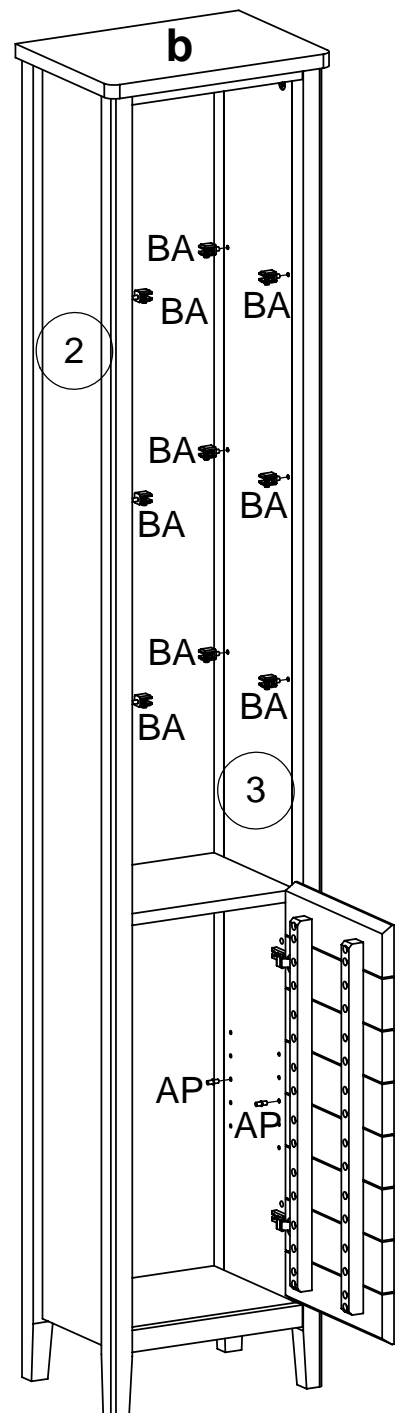

11

  PH not supplied	BA x 12
AP x 4 	5 x 16mm