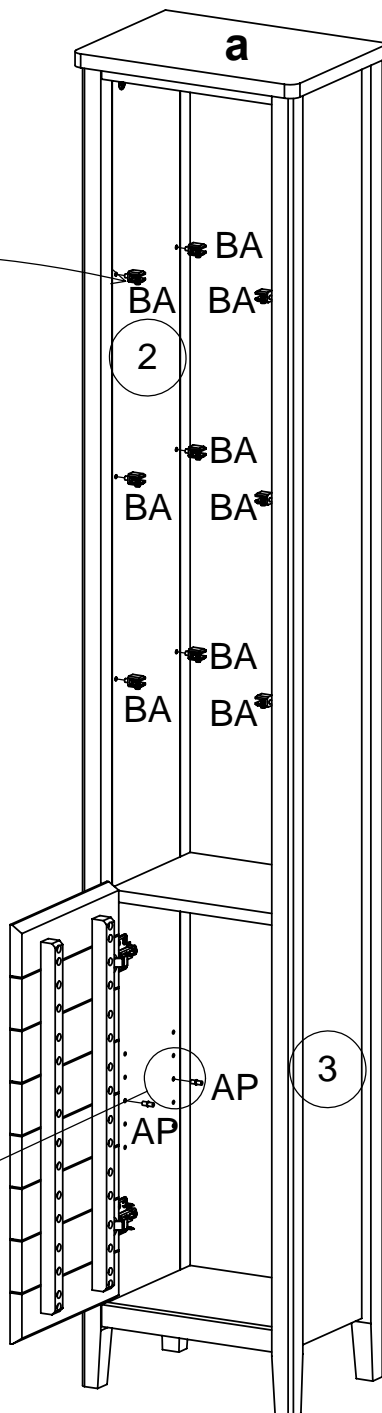

11

  PH not supplied	BA x 12
AP x 4 	5 x 16mm