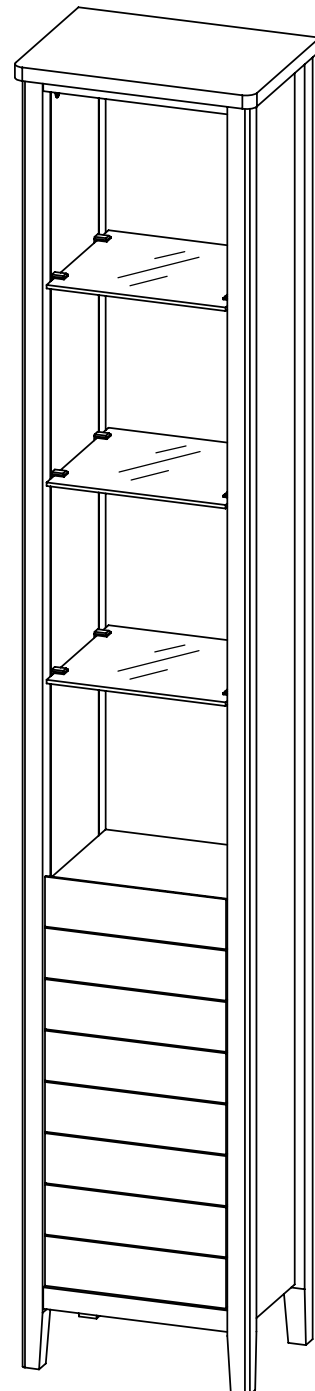

Vertically (up and down)