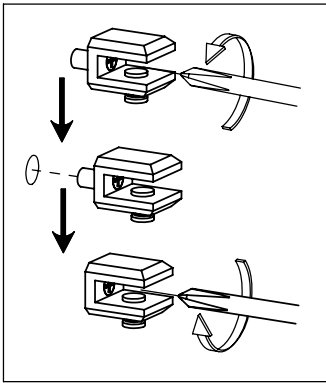

Fixtures and fittings supplied (actual size)

Ref	Dimensions	Qty
AA	8 x 30mm	16
AB	6 x 41mm	12
AC	6 x 44mm	6
AI	15 x 12mm	18
AG	3.5 x 14mm	12
AK	3 x 16mm	26
AM	3.5 x 25mm	1
AP	5 x 16mm	4

Fixtures and fittings supplied(not to scale)

Ref	Dimensions	Visual	Qty
BA			12
BD			2
BE	26mm		2

1

2

3

4

**WHEN FITTING CAMS**  
ENSURE STARTING POSITION IS CORRECT  
BEFORE YOU INSERT CONNECTING CAM-PILLAR  
TURN CLOCKWISE UNTIL SECURE

5

 not supplied	<b>AA x 4</b> 8 x 30mm
 not supplied	<b>AB x 8</b> 6 x 41mm
 not supplied	<b>AC x 4</b> 6 x 44mm

6

7

 not supplied	<b>AM x 1</b> 	3.5 x 25mm
 not supplied	<b>AI x 4</b> 	15 x 12mm

8

9

<b>BE x 2</b>		26mm
 not supplied	<b>AG x 4</b>	3.5 x 14mm

10

BD x 2

AG x 8

3.5 x 14mm

not supplied

11

 PH not supplied	<b>BA x 12</b> 
<b>AP x 4</b> 	5 x 16mm

12

13

N.B. Wall fixings are not included please source suitable fixings for your wall type. If in doubt, please consult a qualified tradesperson. **WARNING:** Always ensure the wall to be drilled is free from hidden electrical wires, water and gas pipes.