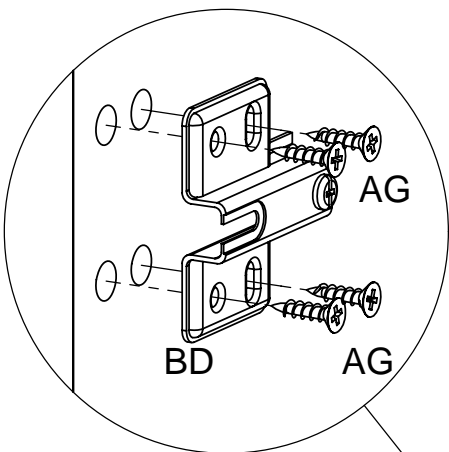

Fixtures and fittings supplied (actual size)

Ref	Dimensions	Qty
AA	8 x 30mm	16
AB	6 x 41mm	12
AC	6 x 44mm	6
AI	15 x 12mm	18
AG	3.5 x 14mm	12
AK	3 x 16mm	26
AM	3.5 x 25mm	1
AP	5 x 16mm	4

Fixtures and fittings supplied(not to scale)

Ref	Dimensions	Visual	Qty
BA			12
BD			2
BE	26mm		2

1

2

3

4

**WHEN FITTING CAMS**  
ENSURE STARTING POSITION IS CORRECT  
BEFORE YOU INSERT CONNECTING CAM-PILLAR  
TURN CLOCKWISE UNTIL SECURE

5

 not supplied	<b>AA x 4</b> 8 x 30mm
 not supplied	<b>AB x 8</b> 6 x 41mm
 not supplied	<b>AC x 4</b> 6 x 44mm

6

7

 not supplied	<b>AM x 1</b> 	3.5 x 25mm
 not supplied	<b>AI x 4</b> 	15 x 12mm

8

9

<b>BE x 2</b>		26mm
 not supplied	<b>AG x 4</b>	3.5 x 14mm

10

BD x 2

AG x 8

3.5 x 14mm

not supplied

11

 PH not supplied	<b>BA x 12</b> 
<b>AP x 4</b> 	5 x 16mm

12

13

N.B. Wall fixings are not included please source suitable fixings for your wall type. If in doubt, please consult a qualified tradesperson. **WARNING:** Always ensure the wall to be drilled is free from hidden electrical wires, water and gas pipes.