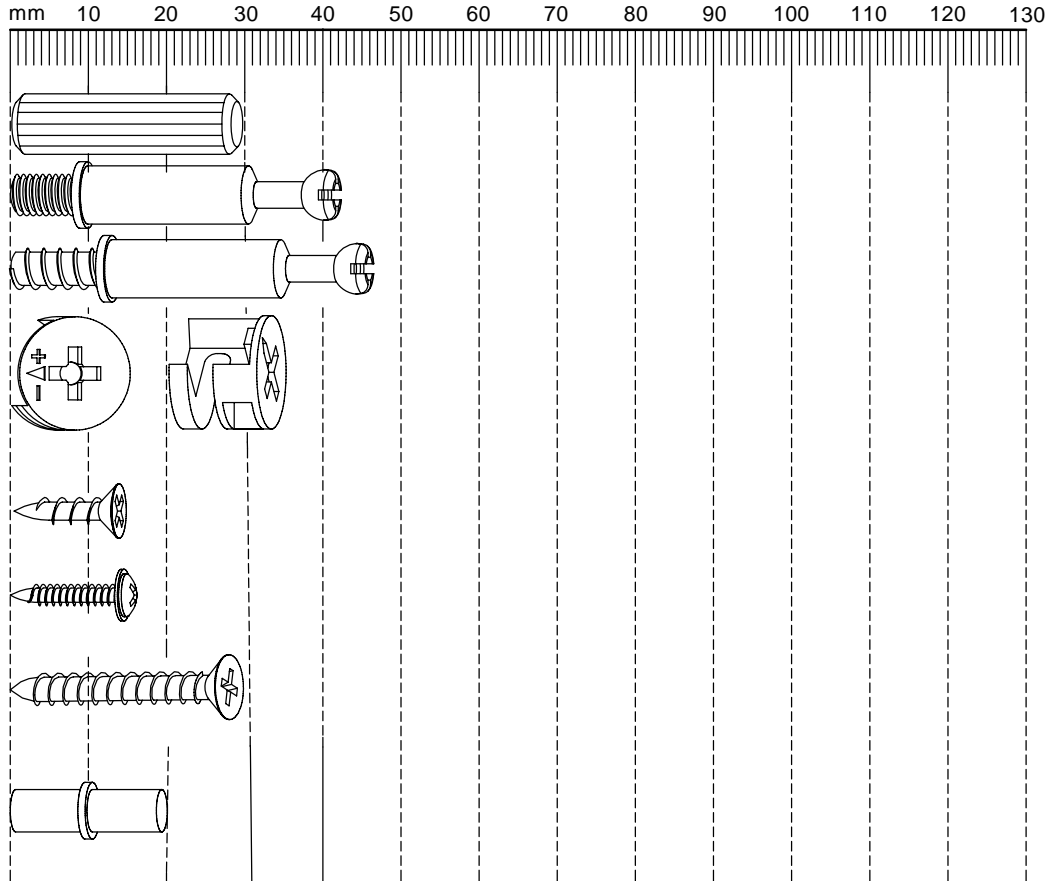

## GETTING TO KNOW YOUR PRODUCT

Components supplied. Please use this guide if you require replacement parts.

Ref	Dimensions	Visual	Qty	Ctn	Ref	Dimensions	Visual	Qty	Ctn
1	25 x 34cm		1	1	8	3 x 26cm		1	1
2	24 x 181cm		1	1	9	3 x 26cm		1	1
3	24 x 181cm		1	1	10	30 x 171cm		1	1
4	22 x 26cm		1	1	11	26 x 57cm		1	1
5	22 x 26cm		1	1	12	4 x 26cm		1	1
6	23 x 25cm		3	1					
7	19 x 26cm		1	1					

Fixtures and fittings supplied (actual size)

Ref	Dimensions	Qty
AA	8 x 30mm	16
AB	6 x 41mm	12
AC	6 x 44mm	6
AI	15 x 12mm	18
AG	3.5 x 14mm	12
AK	3 x 16mm	26
AM	3.5 x 25mm	1
AP	5 x 16mm	4

Fixtures and fittings supplied(not to scale)