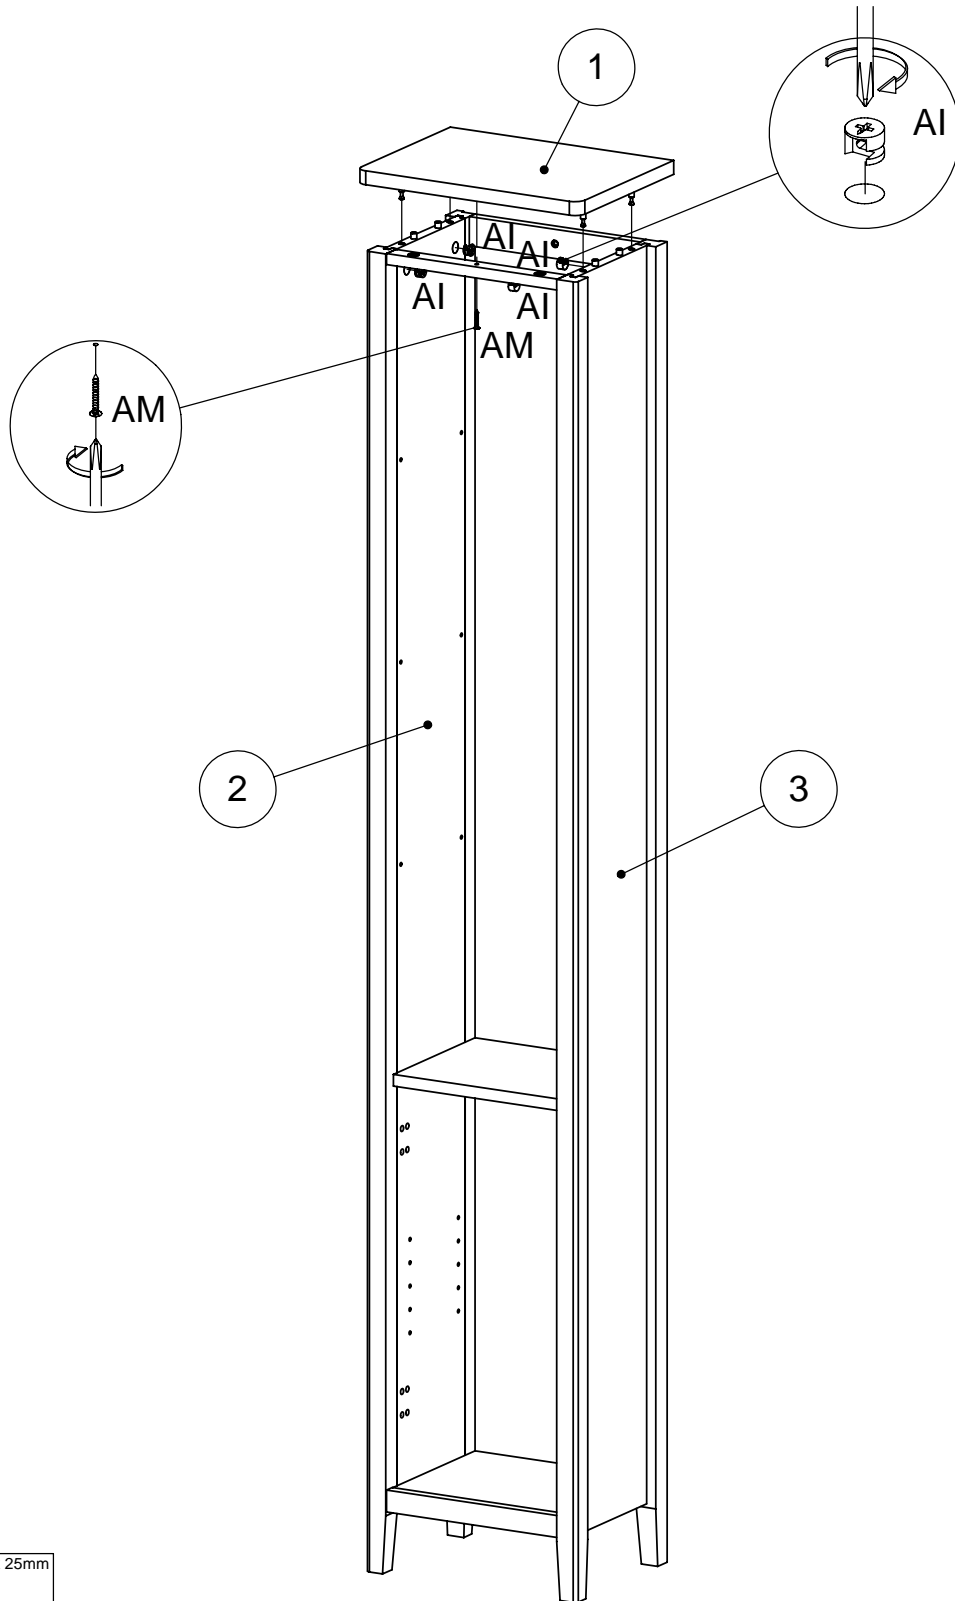

7

 not supplied	AM x 1 	3.5 x 25mm
 not supplied	AI x 4 	15 x 12mm