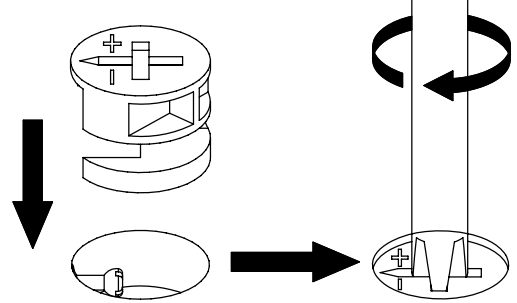

## GETTING TO KNOW YOUR PRODUCT

Components supplied. Please use this guide if you require replacement parts.

Ref	Dimensions	Visual	Qty	Ctn	Ref	Dimensions	Visual	Qty	Ctn
1	25 x 34cm		1	1	8	3 x 26cm		1	1
2	24 x 181cm		1	1	9	3 x 26cm		1	1
3	24 x 181cm		1	1	10	30 x 171cm		1	1
4	22 x 26cm		1	1	11	26 x 57cm		1	1
5	22 x 26cm		1	1	12	4 x 26cm		1	1
6	23 x 25cm		3	1					
7	19 x 26cm		1	1					

Fixtures and fittings supplied (actual size)

Ref	Dimensions	Qty
AA	8 x 30mm	16
AB	6 x 41mm	12
AC	6 x 44mm	6
AI	15 x 12mm	18
AG	3.5 x 14mm	12
AK	3 x 16mm	26
AM	3.5 x 25mm	1
AP	5 x 16mm	4

Fixtures and fittings supplied(not to scale)

Ref	Dimensions	Visual	Qty
BA			12
BD			2
BE	26mm		2

1

2

3

4

**WHEN FITTING CAMS**  
ENSURE STARTING POSITION IS CORRECT  
BEFORE YOU INSERT CONNECTING CAM-PILLAR  
TURN CLOCKWISE UNTIL SECURE

5

 not supplied	<b>AA x 4</b> 8 x 30mm
 not supplied	<b>AB x 8</b> 6 x 41mm
 not supplied	<b>AC x 4</b> 6 x 44mm