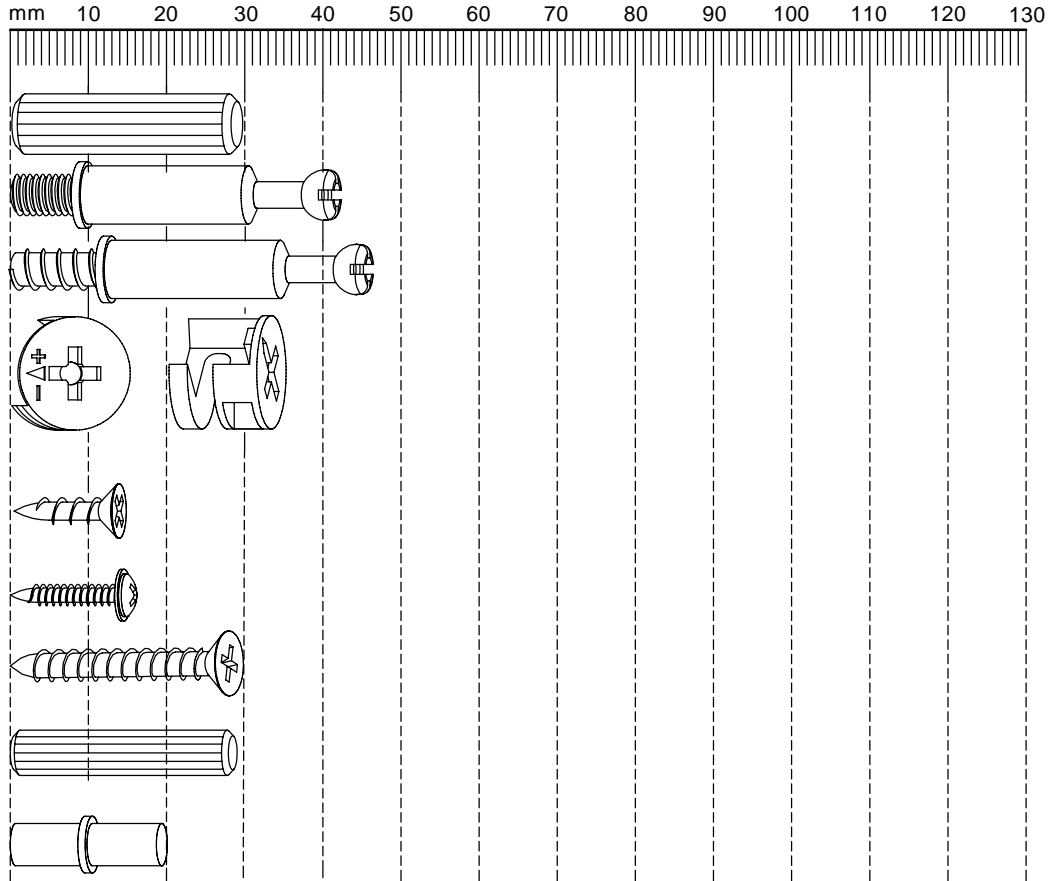

Ref	Dimensions	Visual	Qty	Ctn	Ref	Dimensions	Visual	Qty	Ctn
1	25 x 34cm		1	1	8	3 x 26cm		1	1
2	24 x 137cm		1	1	9	7 x 26cm		1	1
3	24 x 137cm		1	1	10	3 x 26cm		1	1
4	22 x 26cm		1	1	11	30 x 127cm		1	1
5	20 x 26cm		1	1	12	26 x 49cm		1	1
6	21 x 25cm		1	1	13	26 x 72cm		1	1
7	19 x 26cm		1	1	14	4 x 26cm		1	1

Fixtures and fittings supplied (actual size)

Ref	Dimensions	Qty
AA	8 x 30mm	18
AB	6 x 41mm	12
AC	6 x 44mm	8
AI	15 x 12mm	20
AG	3.5 x 14mm	24
AK	3 x 16mm	22
AM	3.5 x 25mm	1
AO	6 x 30mm	4
AP	5 x 16mm	4

Fixtures and fittings supplied(not to scale)