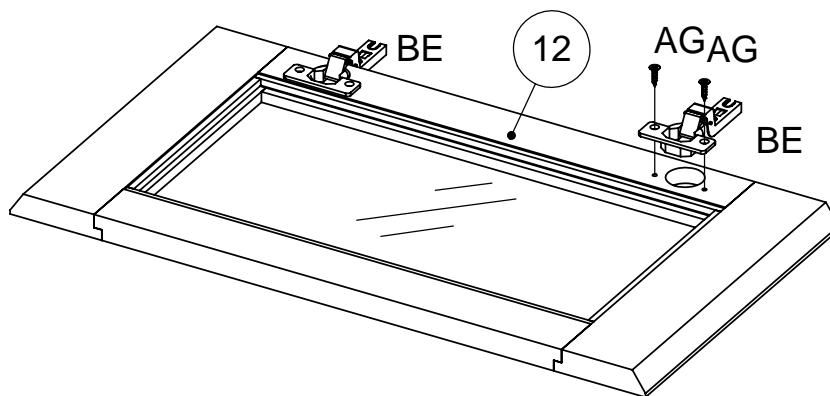

9

BE x 4

26mm

not supplied

AG x 8

3.5 x 14mm