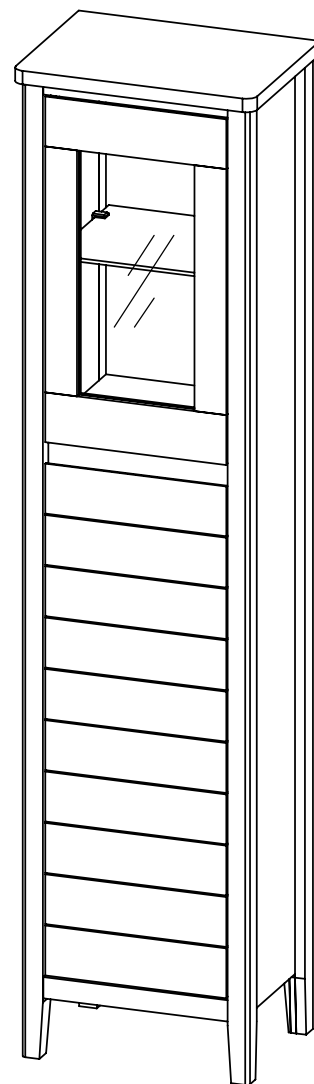

Ref	Dimensions	Visual	Qty	Ctn	Ref	Dimensions	Visual	Qty	Ctn
1	25 x 34cm		1	1	8	3 x 26cm		1	1
2	24 x 137cm		1	1	9	7 x 26cm		1	1
3	24 x 137cm		1	1	10	3 x 26cm		1	1
4	22 x 26cm		1	1	11	30 x 127cm		1	1
5	20 x 26cm		1	1	12	26 x 49cm		1	1
6	21 x 25cm		1	1	13	26 x 72cm		1	1
7	19 x 26cm		1	1	14	4 x 26cm		1	1

Fixtures and fittings supplied (actual size)

Ref	Dimensions	Qty
AA	8 x 30mm	18
AB	6 x 41mm	12
AC	6 x 44mm	8
AI	15 x 12mm	20
AG	3.5 x 14mm	24
AK	3 x 16mm	22
AM	3.5 x 25mm	1
AO	6 x 30mm	4
AP	5 x 16mm	4

Fixtures and fittings supplied(not to scale)

14

Hinge adjustment:

Once the product is in the required position, the doors may need to be aligned as follows:

Laterally (side to side)

Front-to-back

Vertically (up and down)

next

PURE SPA MIDBOY
687108

Actual product size

H139 x W34 x D25cm