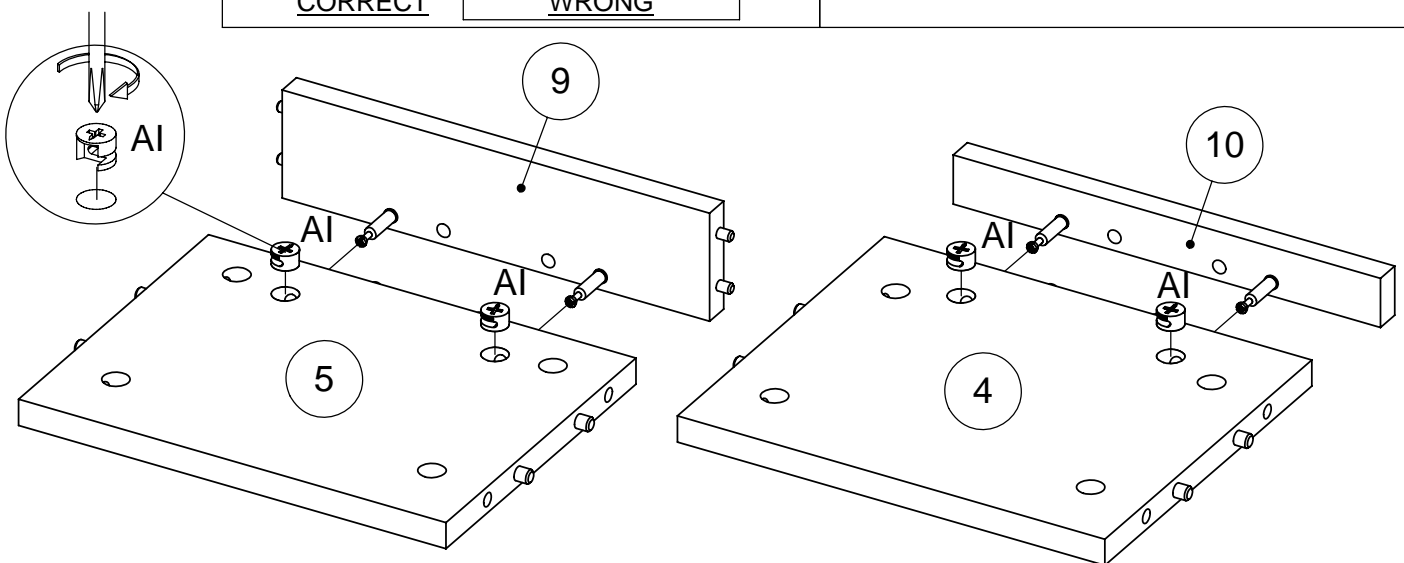

Fixtures and fittings supplied (actual size)

Ref	Dimensions	Qty
AA	8 x 30mm	18
AB	6 x 41mm	12
AC	6 x 44mm	8
AI	15 x 12mm	20
AG	3.5 x 14mm	24
AK	3 x 16mm	22
AM	3.5 x 25mm	1
AO	6 x 30mm	4
AP	5 x 16mm	4

Fixtures and fittings supplied(not to scale)

Ref	Dimensions	Visual	Qty
BA			4
BD			4
BE	26mm		4

1

CAM-LOCK

Tighten until shoulder is flush with panel. Do not overtighten or undertighten (see example below)

2

3

4

WHEN FITTING CAMS
ENSURE STARTING POSITION IS CORRECT
BEFORE YOU INSERT CONNECTING CAM-PILLAR
TURN CLOCKWISE UNTIL SECURE