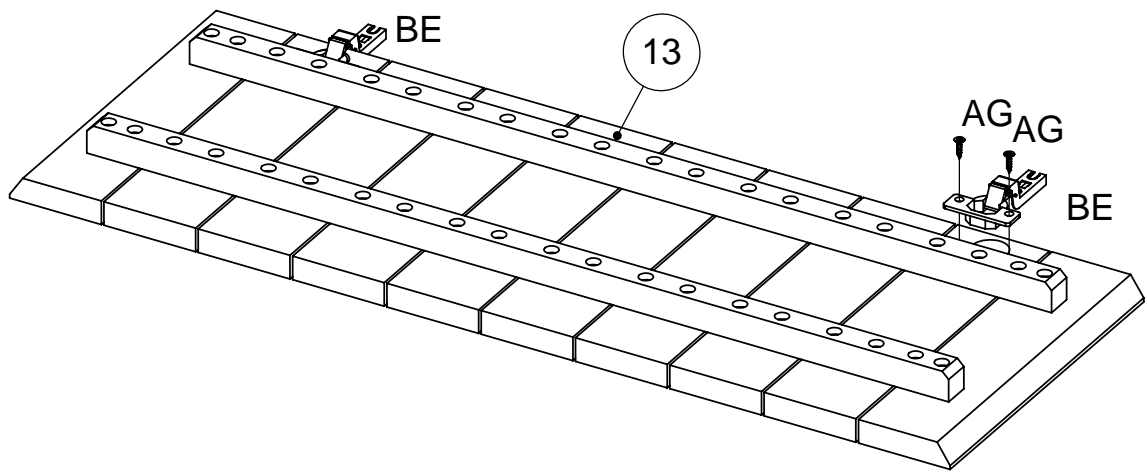

9

BE x 4

26mm

not supplied

AG x 8

3.5 x 14mm