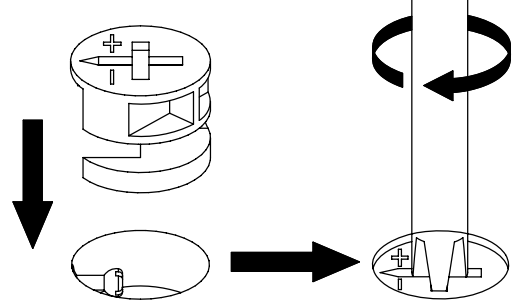

Fixtures and fittings supplied (actual size)

Ref	Dimensions	Qty
AA	8 x 30mm	18
AB	6 x 41mm	12
AC	6 x 44mm	8
AI	15 x 12mm	20
AG	3.5 x 14mm	24
AK	3 x 16mm	22
AM	3.5 x 25mm	1
AO	6 x 30mm	4
AP	5 x 16mm	4

Fixtures and fittings supplied(not to scale)

Ref	Dimensions	Visual	Qty
BA			4
BD			4
BE	26mm		4

1

CAM-LOCK

Tighten until shoulder is flush with panel. Do not overtighten or undertighten (see example below)

2

3

4

WHEN FITTING CAMS
ENSURE STARTING POSITION IS CORRECT
BEFORE YOU INSERT CONNECTING CAM-PILLAR
TURN CLOCKWISE UNTIL SECURE

5

	AA x 4 8 x 30mm
not supplied	
	AB x 8 6 x 41mm
not supplied	
	AC x 4 6 x 44mm
not supplied	

6

7

 PH not supplied	AM x 1 	3.5 x 25mm
 PH not supplied	AI x 4 	15 x 12mm

8

PH	AK x 22	3 x 16mm
		
not supplied		