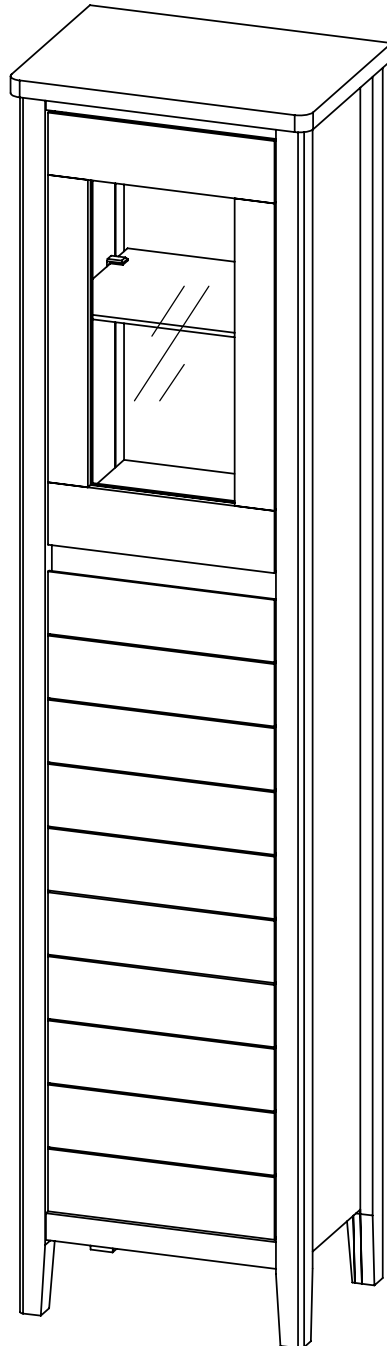

next

PURE SPA MIDBOY

687108

Assembly instructions

Actual product size

H139 x W34 x D25cm

Need Help?

With: Assembly instructions
Missing or damaged parts

Ref	Dimensions	Visual	Qty	Ctn	Ref	Dimensions	Visual	Qty	Ctn
1	25 x 34cm		1	1	8	3 x 26cm		1	1
2	24 x 137cm		1	1	9	7 x 26cm		1	1
3	24 x 137cm		1	1	10	3 x 26cm		1	1
4	22 x 26cm		1	1	11	30 x 127cm		1	1
5	20 x 26cm		1	1	12	26 x 49cm		1	1
6	21 x 25cm		1	1	13	26 x 72cm		1	1
7	19 x 26cm		1	1	14	4 x 26cm		1	1

Fixtures and fittings supplied (actual size)

Ref	Dimensions	Qty
AA	8 x 30mm	18
AB	6 x 41mm	12
AC	6 x 44mm	8
AI	15 x 12mm	20
AG	3.5 x 14mm	24
AK	3 x 16mm	22
AM	3.5 x 25mm	1
AO	6 x 30mm	4
AP	5 x 16mm	4

Fixtures and fittings supplied(not to scale)