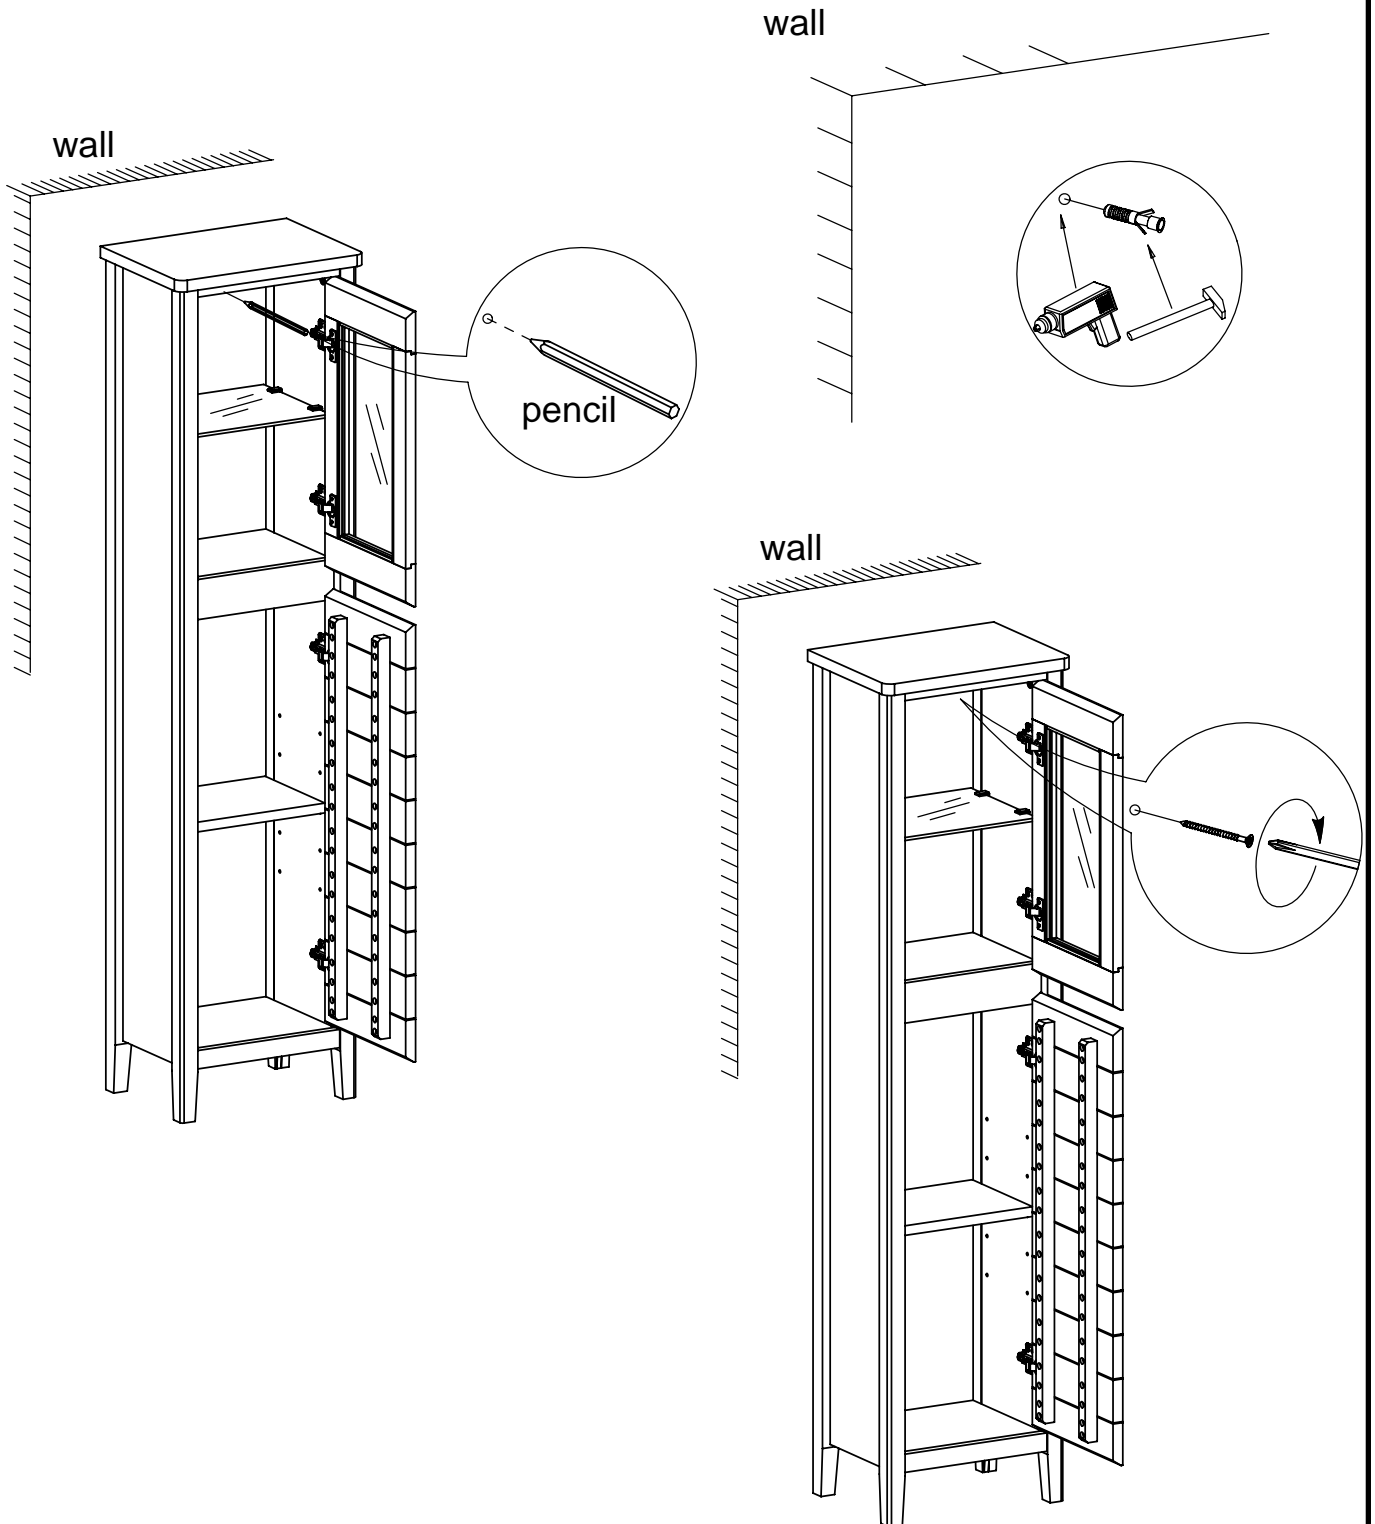

Fixtures and fittings supplied (actual size)

Ref	Dimensions	Qty
AA	8 x 30mm	18
AB	6 x 41mm	12
AC	6 x 44mm	8
AI	15 x 12mm	20
AG	3.5 x 14mm	24
AK	3 x 16mm	22
AM	3.5 x 25mm	1
AO	6 x 30mm	4
AP	5 x 16mm	4

Fixtures and fittings supplied(not to scale)

11

12

13

N.B. Wall fixings are not included please source suitable fixings for your wall type. If in doubt, please consult a qualified tradesperson. **WARNING:** Always ensure the wall to be drilled is free from hidden electrical wires, water and gas pipes.

14

Hinge adjustment:

Once the product is in the required position, the doors may need to be aligned as follows:

Laterally (side to side)

Front-to-back

Vertically (up and down)

next

PURE SPA MIDBOY
687108

Actual product size

H139 x W34 x D25cm