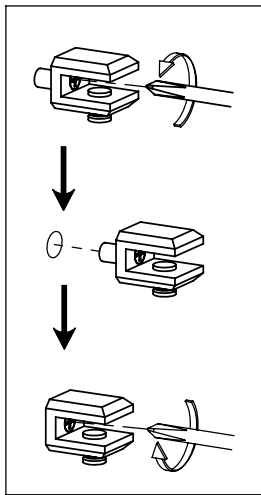

Fixtures and fittings supplied (actual size)

Ref	Dimensions	Qty
AA	8 x 30mm	18
AB	6 x 41mm	12
AC	6 x 44mm	8
AI	15 x 12mm	20
AG	3.5 x 14mm	24
AK	3 x 16mm	22
AM	3.5 x 25mm	1
AO	6 x 30mm	4
AP	5 x 16mm	4

Fixtures and fittings supplied(not to scale)

5

	AA x 4 8 x 30mm
not supplied	
	AB x 8 6 x 41mm
not supplied	
	AC x 4 6 x 44mm
not supplied	

6

7

 PH not supplied	AM x 1 	3.5 x 25mm
 PH not supplied	AI x 4 	15 x 12mm

8

PH	AK x 22	3 x 16mm
		
not supplied		

9

BE x 4

26mm

not supplied

AG x 8

3.5 x 14mm

10

PH not supplied	BA x 4
	AP x 4 5 x 16mm
	BD x 8
PH not supplied	AG x 16 3.5 x 14mm

11

12

13

N.B. Wall fixings are not included please source suitable fixings for your wall type. If in doubt, please consult a qualified tradesperson. **WARNING:** Always ensure the wall to be drilled is free from hidden electrical wires, water and gas pipes.