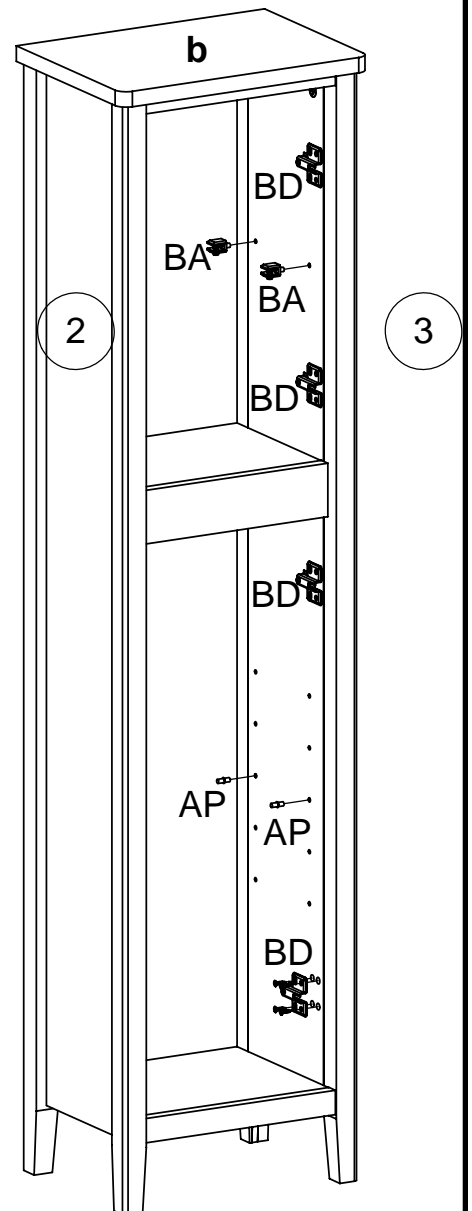

Fixtures and fittings supplied (actual size)

Ref	Dimensions	Qty
AA	8 x 30mm	18
AB	6 x 41mm	12
AC	6 x 44mm	8
AI	15 x 12mm	20
AG	3.5 x 14mm	24
AK	3 x 16mm	22
AM	3.5 x 25mm	1
AO	6 x 30mm	4
AP	5 x 16mm	4

Fixtures and fittings supplied(not to scale)

5

	AA x 4 8 x 30mm
not supplied	
	AB x 8 6 x 41mm
not supplied	
	AC x 4 6 x 44mm
not supplied	

6

7

 PH not supplied	AM x 1 	3.5 x 25mm
 PH not supplied	AI x 4 	15 x 12mm

8

PH	AK x 22	3 x 16mm
		
not supplied		

9

BE x 4

26mm

not supplied

AG x 8

3.5 x 14mm

10

PH not supplied	BA x 4
	AP x 4 5 x 16mm
	BD x 8
PH not supplied	AG x 16 3.5 x 14mm

Actual product size

H139 x W34 x D25cm