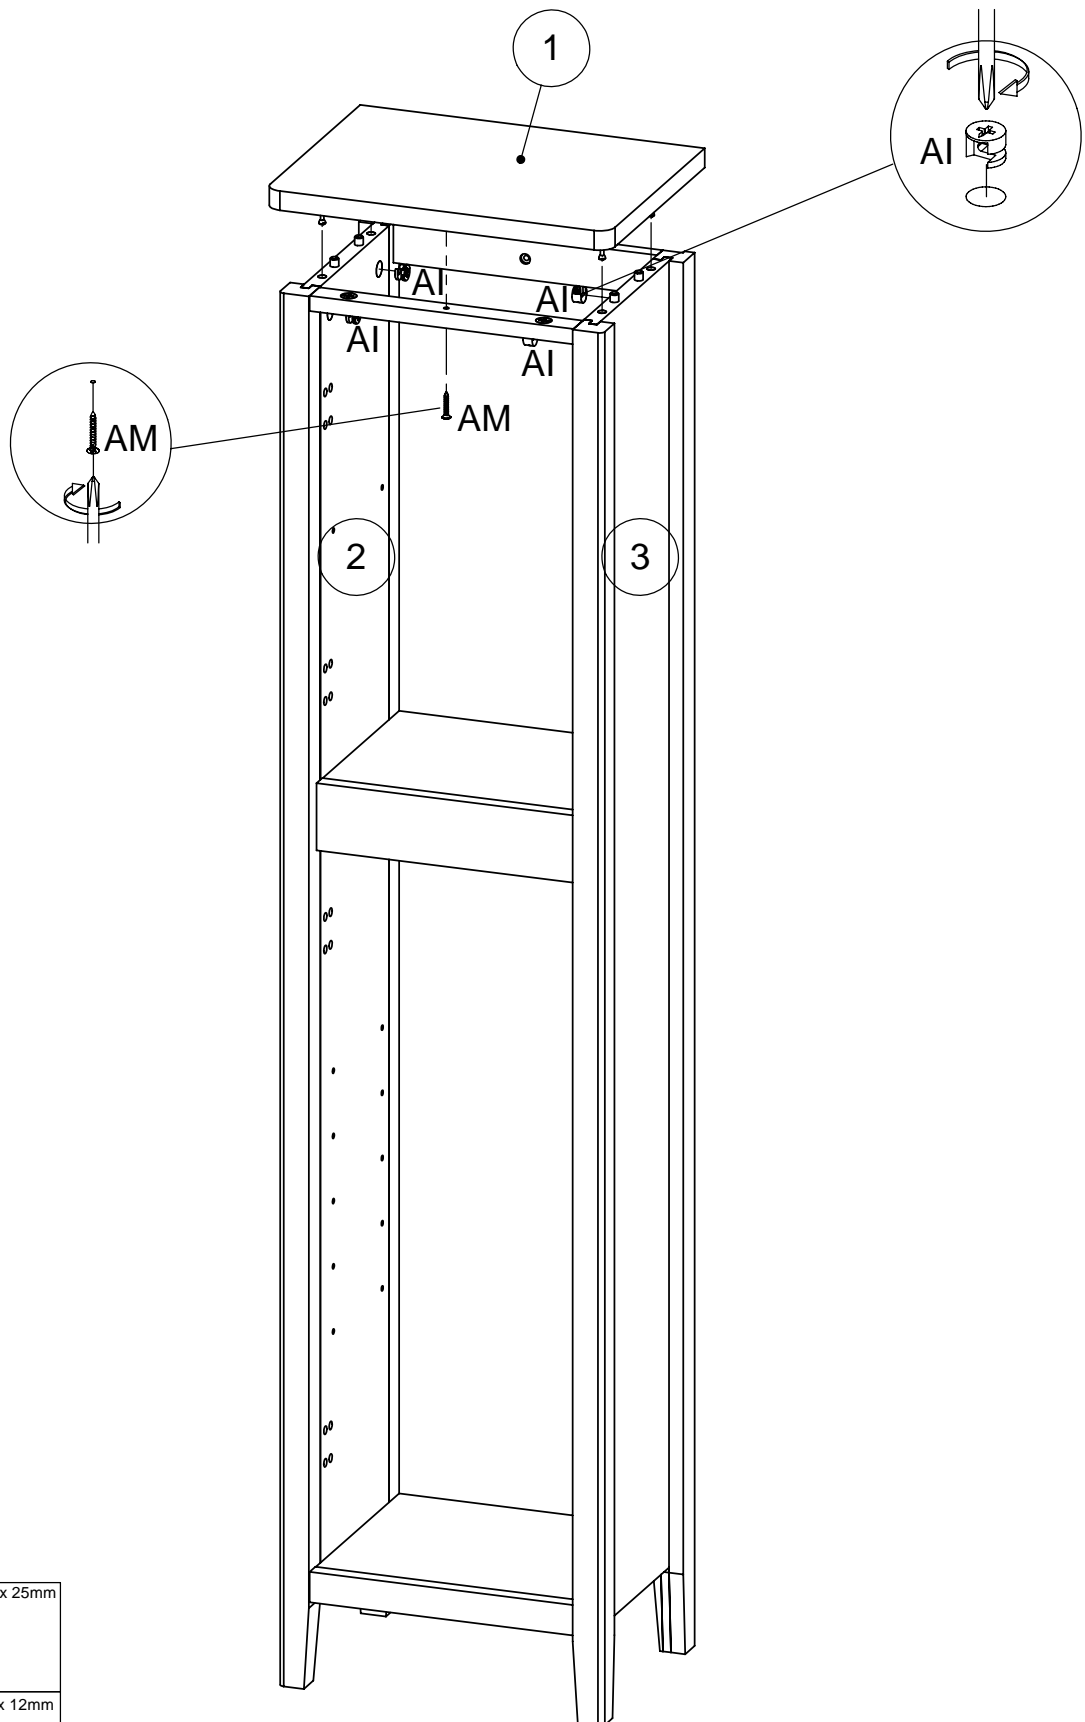

Fixtures and fittings supplied (actual size)

Ref	Dimensions	Qty
AA	8 x 30mm	18
AB	6 x 41mm	12
AC	6 x 44mm	8
AI	15 x 12mm	20
AG	3.5 x 14mm	24
AK	3 x 16mm	22
AM	3.5 x 25mm	1
AO	6 x 30mm	4
AP	5 x 16mm	4

Fixtures and fittings supplied(not to scale)

5

	AA x 4 8 x 30mm
not supplied	
	AB x 8 6 x 41mm
not supplied	
	AC x 4 6 x 44mm
not supplied	

6

7

 PH not supplied	AM x 1 	3.5 x 25mm
 PH not supplied	AI x 4 	15 x 12mm

8

PH	AK x 22	3 x 16mm
		
not supplied		

Actual product size

H139 x W34 x D25cm