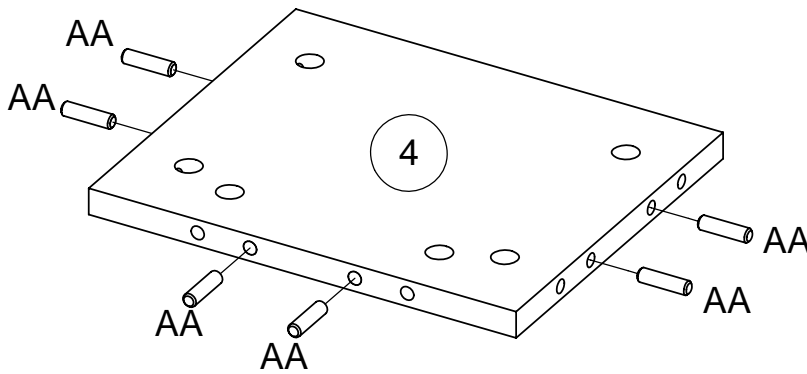

Fixtures and fittings supplied (actual size)

Ref	Dimensions	Qty
AA	8 x 30mm	18
AB	6 x 41mm	12
AC	6 x 44mm	8
AI	15 x 12mm	20
AG	3.5 x 14mm	24
AK	3 x 16mm	22
AM	3.5 x 25mm	1
AO	6 x 30mm	4
AP	5 x 16mm	4

Fixtures and fittings supplied(not to scale)

Ref	Dimensions	Visual	Qty
BA			4
BD			4
BE	26mm		4

1

CAM-LOCK

Tighten until shoulder is flush with panel. Do not overtighten or undertighten (see example below)

2

3

4

WHEN FITTING CAMS
ENSURE STARTING POSITION IS CORRECT
BEFORE YOU INSERT CONNECTING CAM-PILLAR
TURN CLOCKWISE UNTIL SECURE