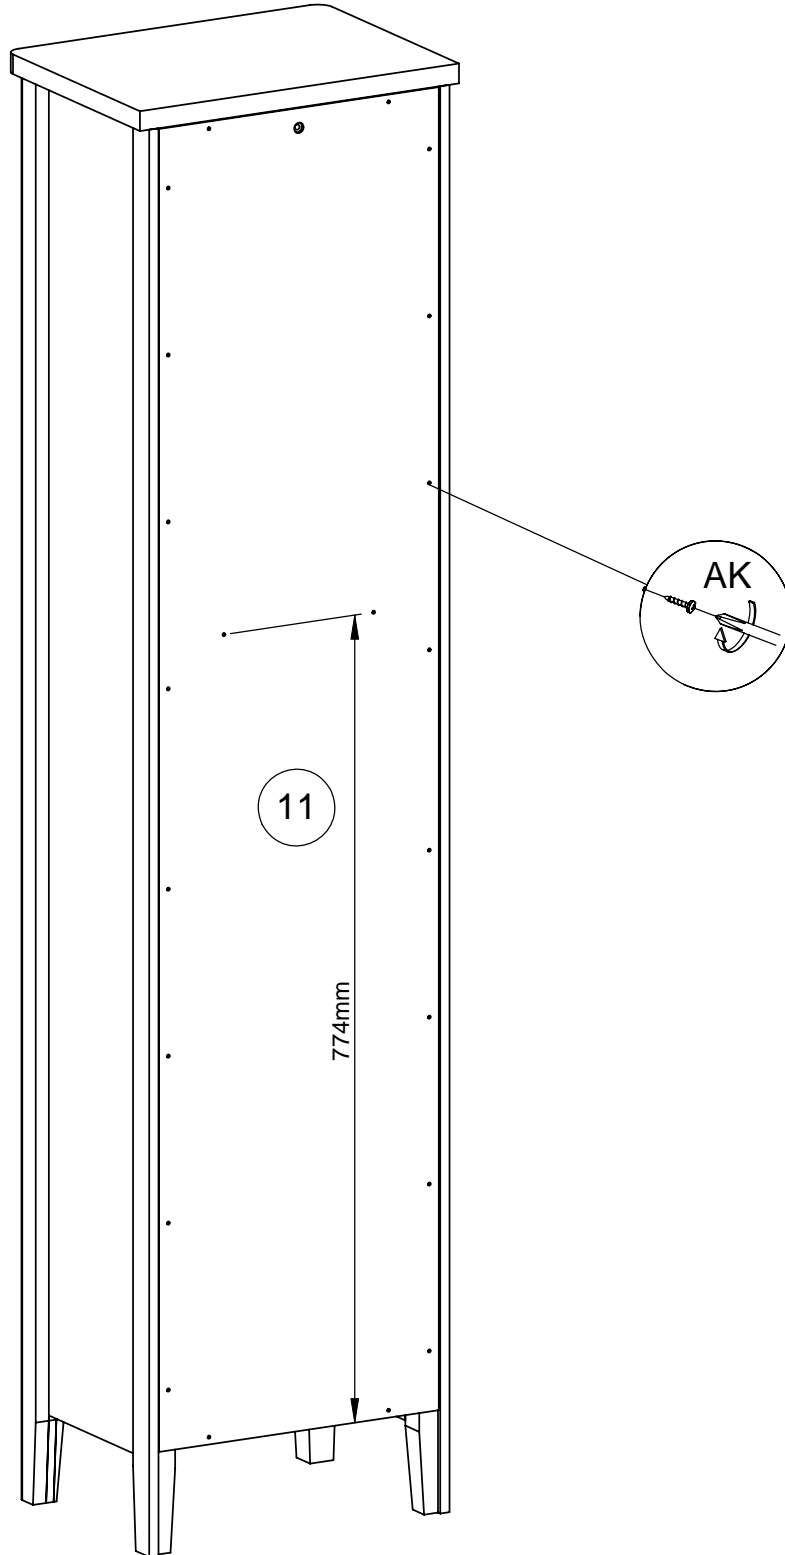

Ref	Dimensions	Visual	Qty	Ctn	Ref	Dimensions	Visual	Qty	Ctn
1	25 x 34cm		1	1	8	3 x 26cm		1	1
2	24 x 137cm		1	1	9	7 x 26cm		1	1
3	24 x 137cm		1	1	10	3 x 26cm		1	1
4	22 x 26cm		1	1	11	30 x 127cm		1	1
5	20 x 26cm		1	1	12	26 x 49cm		1	1
6	21 x 25cm		1	1	13	26 x 72cm		1	1
7	19 x 26cm		1	1	14	4 x 26cm		1	1

Fixtures and fittings supplied (actual size)

Ref	Dimensions	Qty
AA	8 x 30mm	18
AB	6 x 41mm	12
AC	6 x 44mm	8
AI	15 x 12mm	20
AG	3.5 x 14mm	24
AK	3 x 16mm	22
AM	3.5 x 25mm	1
AO	6 x 30mm	4
AP	5 x 16mm	4

Fixtures and fittings supplied(not to scale)

5

	AA x 4 8 x 30mm
not supplied	
	AB x 8 6 x 41mm
not supplied	
	AC x 4 6 x 44mm
not supplied	

6

7

 PH not supplied	AM x 1 	3.5 x 25mm
 PH not supplied	AI x 4 	15 x 12mm

8

PH	AK x 22	3 x 16mm
		
not supplied		

Actual product size

H139 x W34 x D25cm