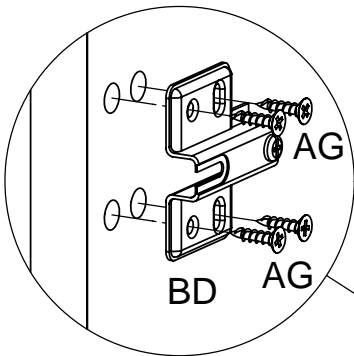

Fixtures and fittings supplied (actual size)

Ref	Dimensions	Qty
AA	8 x 30mm	18
AB	6 x 41mm	12
AC	6 x 44mm	8
AI	15 x 12mm	20
AG	3.5 x 14mm	24
AK	3 x 16mm	22
AM	3.5 x 25mm	1
AO	6 x 30mm	4
AP	5 x 16mm	4

Fixtures and fittings supplied(not to scale)

5

	AA x 4 8 x 30mm
not supplied	
	AB x 8 6 x 41mm
not supplied	
	AC x 4 6 x 44mm
not supplied	

6

7

 PH not supplied	AM x 1 	3.5 x 25mm
 PH not supplied	AI x 4 	15 x 12mm

8

PH	AK x 22	3 x 16mm
		
not supplied		

9

BE x 4

26mm

not supplied

AG x 8

3.5 x 14mm

10

PH not supplied	BA x 4
	AP x 4 5 x 16mm
	BD x 8
PH not supplied	AG x 16 3.5 x 14mm

11

12

13

N.B. Wall fixings are not included please source suitable fixings for your wall type. If in doubt, please consult a qualified tradesperson. **WARNING:** Always ensure the wall to be drilled is free from hidden electrical wires, water and gas pipes.