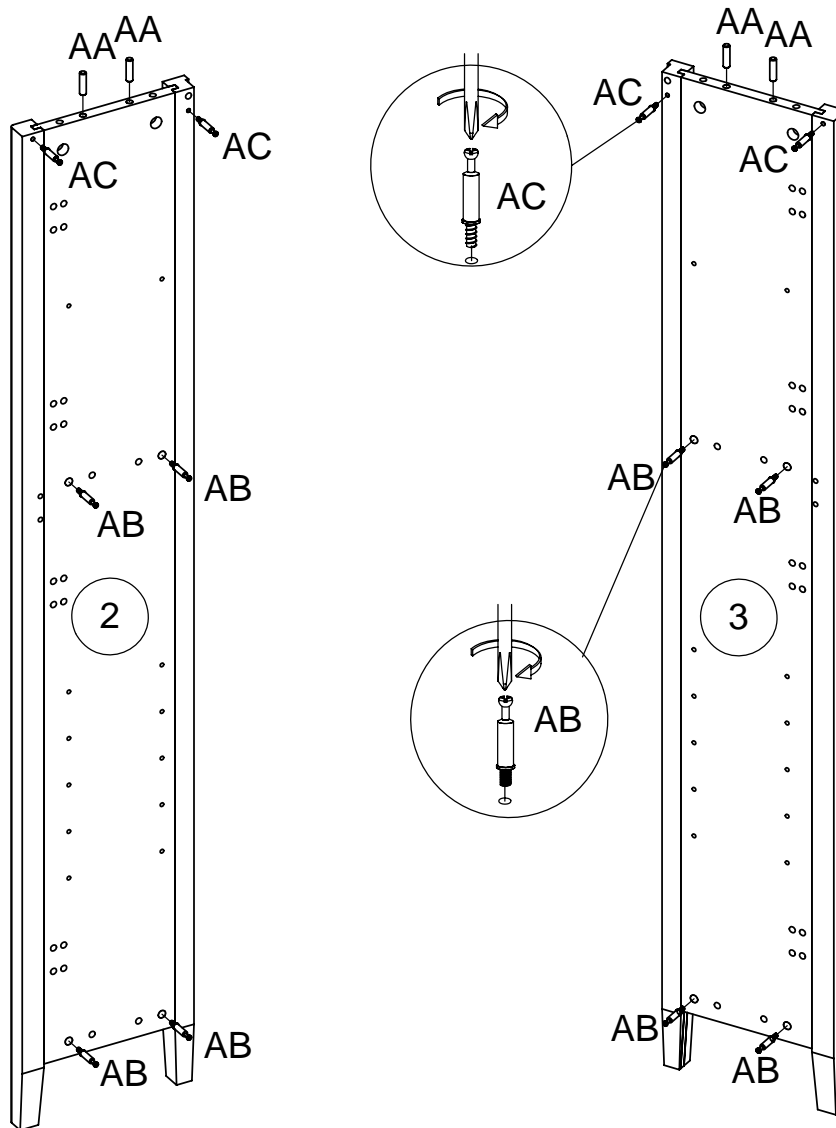

Ref	Dimensions	Visual	Qty	Ctn	Ref	Dimensions	Visual	Qty	Ctn
1	25 x 34cm		1	1	8	3 x 26cm		1	1
2	24 x 137cm		1	1	9	7 x 26cm		1	1
3	24 x 137cm		1	1	10	3 x 26cm		1	1
4	22 x 26cm		1	1	11	30 x 127cm		1	1
5	20 x 26cm		1	1	12	26 x 49cm		1	1
6	21 x 25cm		1	1	13	26 x 72cm		1	1
7	19 x 26cm		1	1	14	4 x 26cm		1	1

Fixtures and fittings supplied (actual size)

Ref	Dimensions	Qty
AA	8 x 30mm	18
AB	6 x 41mm	12
AC	6 x 44mm	8
AI	15 x 12mm	20
AG	3.5 x 14mm	24
AK	3 x 16mm	22
AM	3.5 x 25mm	1
AO	6 x 30mm	4
AP	5 x 16mm	4

Fixtures and fittings supplied(not to scale)

Ref	Dimensions	Visual	Qty
BA			4
BD			4
BE	26mm		4

1

CAM-LOCK

Tighten until shoulder is flush with panel. Do not overtighten or undertighten (see example below)

2

3

4

WHEN FITTING CAMS
ENSURE STARTING POSITION IS CORRECT
BEFORE YOU INSERT CONNECTING CAM-PILLAR
TURN CLOCKWISE UNTIL SECURE

5

	AA x 4 8 x 30mm
not supplied	
	AB x 8 6 x 41mm
not supplied	
	AC x 4 6 x 44mm
not supplied	

6

7

 PH not supplied	AM x 1 	3.5 x 25mm
 PH not supplied	AI x 4 	15 x 12mm

8

PH	AK x 22	3 x 16mm
		
not supplied		