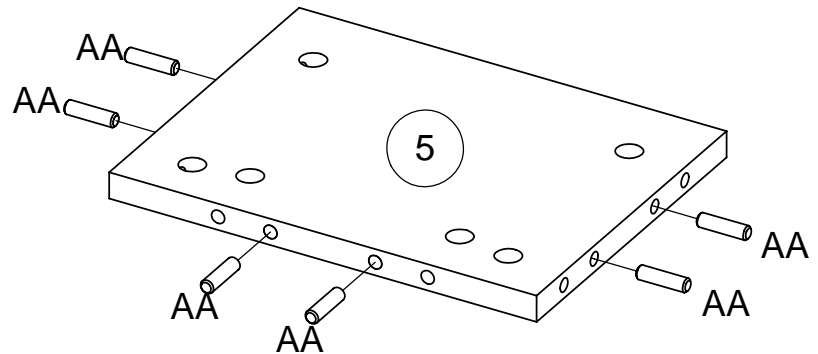

Fixtures and fittings supplied (actual size)

Ref	Dimensions	Qty
AA	8 x 30mm	18
AB	6 x 41mm	12
AC	6 x 44mm	8
AI	15 x 12mm	20
AG	3.5 x 14mm	24
AK	3 x 16mm	22
AM	3.5 x 25mm	1
AO	6 x 30mm	4
AP	5 x 16mm	4

Fixtures and fittings supplied(not to scale)

Ref	Dimensions	Visual	Qty
BA			4
BD			4
BE	26mm		4

1

CAM-LOCK

Tighten until shoulder is flush with panel. Do not overtighten or undertighten (see example below)

2

3

4

WHEN FITTING CAMS
ENSURE STARTING POSITION IS CORRECT
BEFORE YOU INSERT CONNECTING CAM-PILLAR
TURN CLOCKWISE UNTIL SECURE