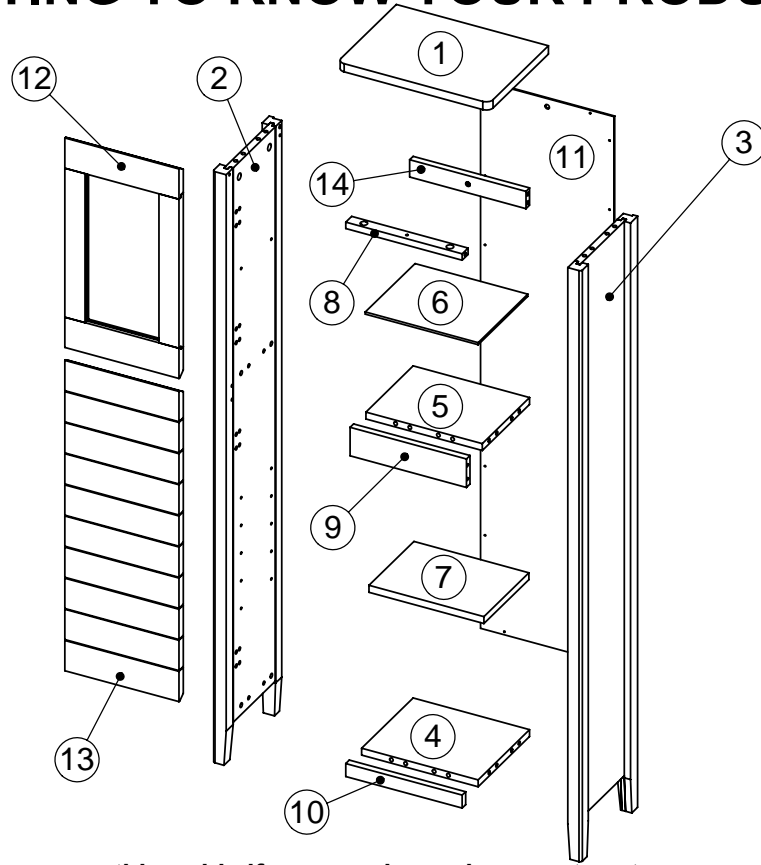

GETTING TO KNOW YOUR PRODUCT

Components supplied. Please use this guide if you require replacement parts.

Ref	Dimensions	Visual	Qty	Ctn	Ref	Dimensions	Visual	Qty	Ctn
1	25 x 34cm		1	1	8	3 x 26cm		1	1
2	24 x 137cm		1	1	9	7 x 26cm		1	1
3	24 x 137cm		1	1	10	3 x 26cm		1	1
4	22 x 26cm		1	1	11	30 x 127cm		1	1
5	20 x 26cm		1	1	12	26 x 49cm		1	1
6	21 x 25cm		1	1	13	26 x 72cm		1	1
7	19 x 26cm		1	1	14	4 x 26cm		1	1