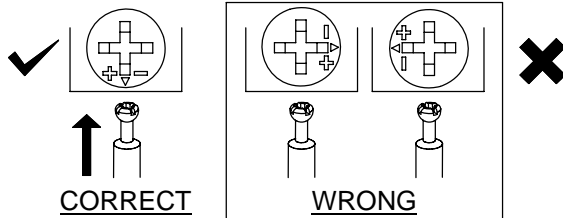

Ref	Dimensions	Visual	Qty
BA			4
BD			4
BE	26mm		4

1

CAM-LOCK

Tighten until shoulder is flush with panel. Do not overtighten or undertighten (see example below)

2

3

4

WHEN FITTING CAMS
ENSURE STARTING POSITION IS CORRECT
BEFORE YOU INSERT CONNECTING CAM-PILLAR
TURN CLOCKWISE UNTIL SECURE