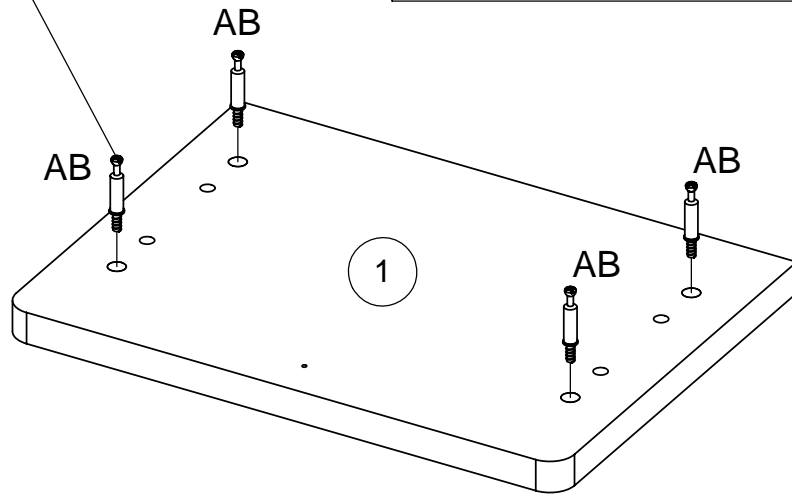

Fixtures and fittings supplied (actual size)

Ref	Dimensions	Qty
AA	8 x 30mm	18
AB	6 x 41mm	12
AC	6 x 44mm	8
AI	15 x 12mm	20
AG	3.5 x 14mm	24
AK	3 x 16mm	22
AM	3.5 x 25mm	1
AO	6 x 30mm	4
AP	5 x 16mm	4

Fixtures and fittings supplied(not to scale)

Ref	Dimensions	Visual	Qty
BA			4
BD			4
BE	26mm		4

1

CAM-LOCK

Tighten until shoulder is flush with panel. Do not overtighten or undertighten (see example below)

2

3

4

WHEN FITTING CAMS
ENSURE STARTING POSITION IS CORRECT
BEFORE YOU INSERT CONNECTING CAM-PILLAR
TURN CLOCKWISE UNTIL SECURE