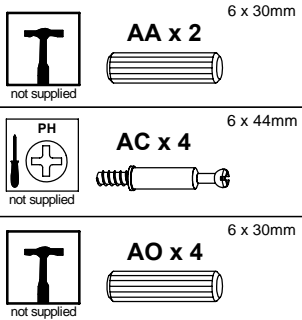

Ref	Dimensions	Visual	Qty	Ctn	Ref	Dimensions	Visual	Qty	Ctn
1	25 x 34cm		1	1	8	3 x 26cm		1	1
2	24 x 137cm		1	1	9	7 x 26cm		1	1
3	24 x 137cm		1	1	10	3 x 26cm		1	1
4	22 x 26cm		1	1	11	30 x 127cm		1	1
5	20 x 26cm		1	1	12	26 x 49cm		1	1
6	21 x 25cm		1	1	13	26 x 72cm		1	1
7	19 x 26cm		1	1	14	4 x 26cm		1	1

Fixtures and fittings supplied (actual size)

Ref	Dimensions	Qty
AA	8 x 30mm	18
AB	6 x 41mm	12
AC	6 x 44mm	8
AI	15 x 12mm	20
AG	3.5 x 14mm	24
AK	3 x 16mm	22
AM	3.5 x 25mm	1
AO	6 x 30mm	4
AP	5 x 16mm	4

Fixtures and fittings supplied(not to scale)

Ref	Dimensions	Visual	Qty
BA			4
BD			4
BE	26mm		4

1

CAM-LOCK

Tighten until shoulder is flush with panel. Do not overtighten or undertighten (see example below)

2

3

4

WHEN FITTING CAMS
ENSURE STARTING POSITION IS CORRECT
BEFORE YOU INSERT CONNECTING CAM-PILLAR
TURN CLOCKWISE UNTIL SECURE

5

	AA x 4 8 x 30mm
not supplied	
	AB x 8 6 x 41mm
not supplied	
	AC x 4 6 x 44mm
not supplied	

6

7

 PH not supplied	AM x 1 	3.5 x 25mm
 PH not supplied	AI x 4 	15 x 12mm

8

PH	AK x 22	3 x 16mm
		
not supplied		