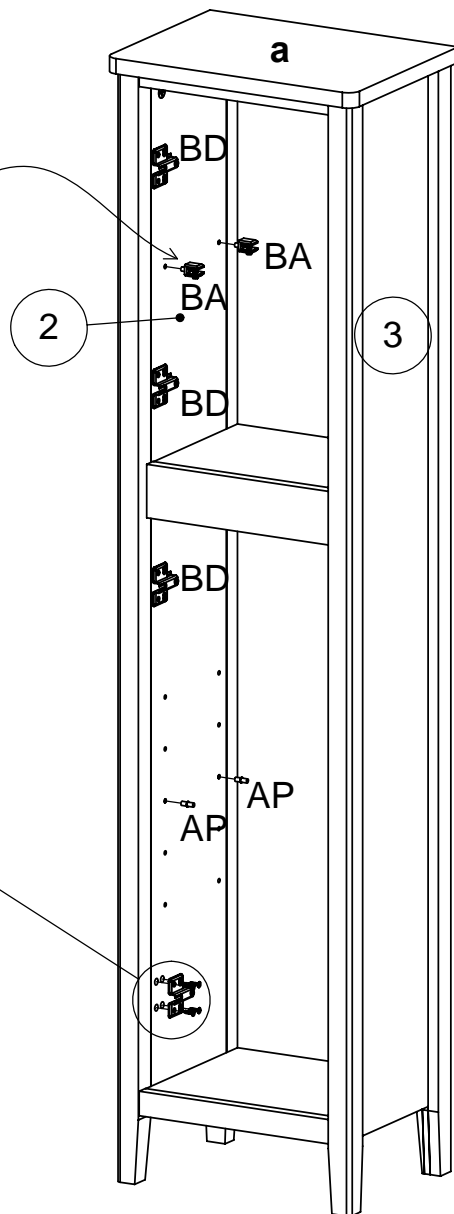

Fixtures and fittings supplied (actual size)

Ref	Dimensions	Qty
AA	8 x 30mm	18
AB	6 x 41mm	12
AC	6 x 44mm	8
AI	15 x 12mm	20
AG	3.5 x 14mm	24
AK	3 x 16mm	22
AM	3.5 x 25mm	1
AO	6 x 30mm	4
AP	5 x 16mm	4

Fixtures and fittings supplied(not to scale)

5

	AA x 4 8 x 30mm
not supplied	
	AB x 8 6 x 41mm
not supplied	
	AC x 4 6 x 44mm
not supplied	

6

7

 PH not supplied	AM x 1 	3.5 x 25mm
 PH not supplied	AI x 4 	15 x 12mm

8

PH	AK x 22	3 x 16mm
		
not supplied		

9

BE x 4

26mm

not supplied

AG x 8

3.5 x 14mm

10

PH not supplied	BA x 4
	AP x 4 5 x 16mm
	BD x 8
PH not supplied	AG x 16 3.5 x 14mm

Actual product size

H139 x W34 x D25cm