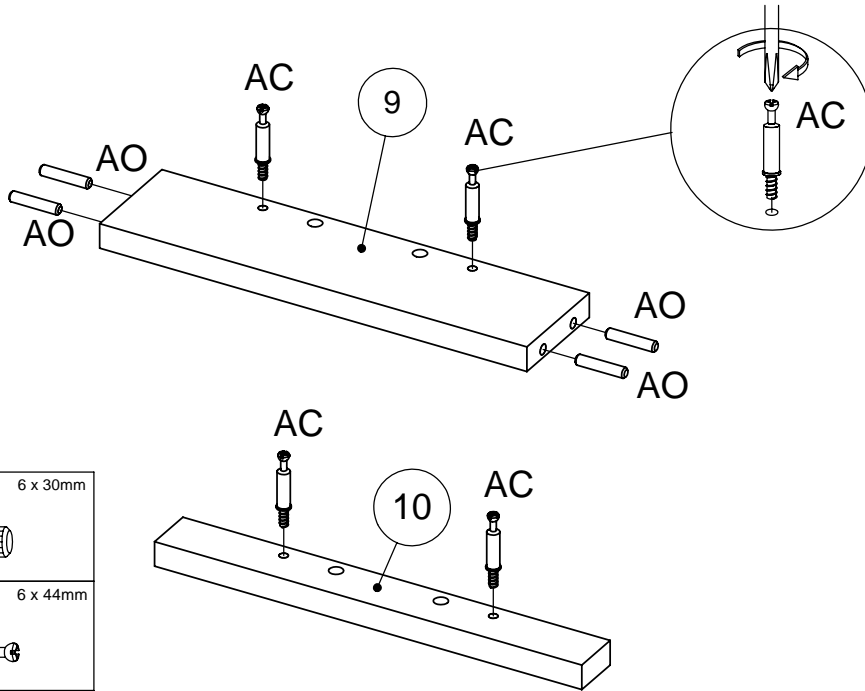

Fixtures and fittings supplied (actual size)

Ref	Dimensions	Qty
AA	8 x 30mm	18
AB	6 x 41mm	12
AC	6 x 44mm	8
AI	15 x 12mm	20
AG	3.5 x 14mm	24
AK	3 x 16mm	22
AM	3.5 x 25mm	1
AO	6 x 30mm	4
AP	5 x 16mm	4

Fixtures and fittings supplied(not to scale)

Ref	Dimensions	Visual	Qty
BA			4
BD			4
BE	26mm		4

1

CAM-LOCK

Tighten until shoulder is flush with panel. Do not overtighten or undertighten (see example below)

2

3

4

WHEN FITTING CAMS
ENSURE STARTING POSITION IS CORRECT
BEFORE YOU INSERT CONNECTING CAM-PILLAR
TURN CLOCKWISE UNTIL SECURE

5

	AA x 4 8 x 30mm
not supplied	
	AB x 8 6 x 41mm
not supplied	
	AC x 4 6 x 44mm
not supplied	

6

7

 PH not supplied	AM x 1 	3.5 x 25mm
 PH not supplied	AI x 4 	15 x 12mm

8

PH	AK x 22	3 x 16mm
		
not supplied		