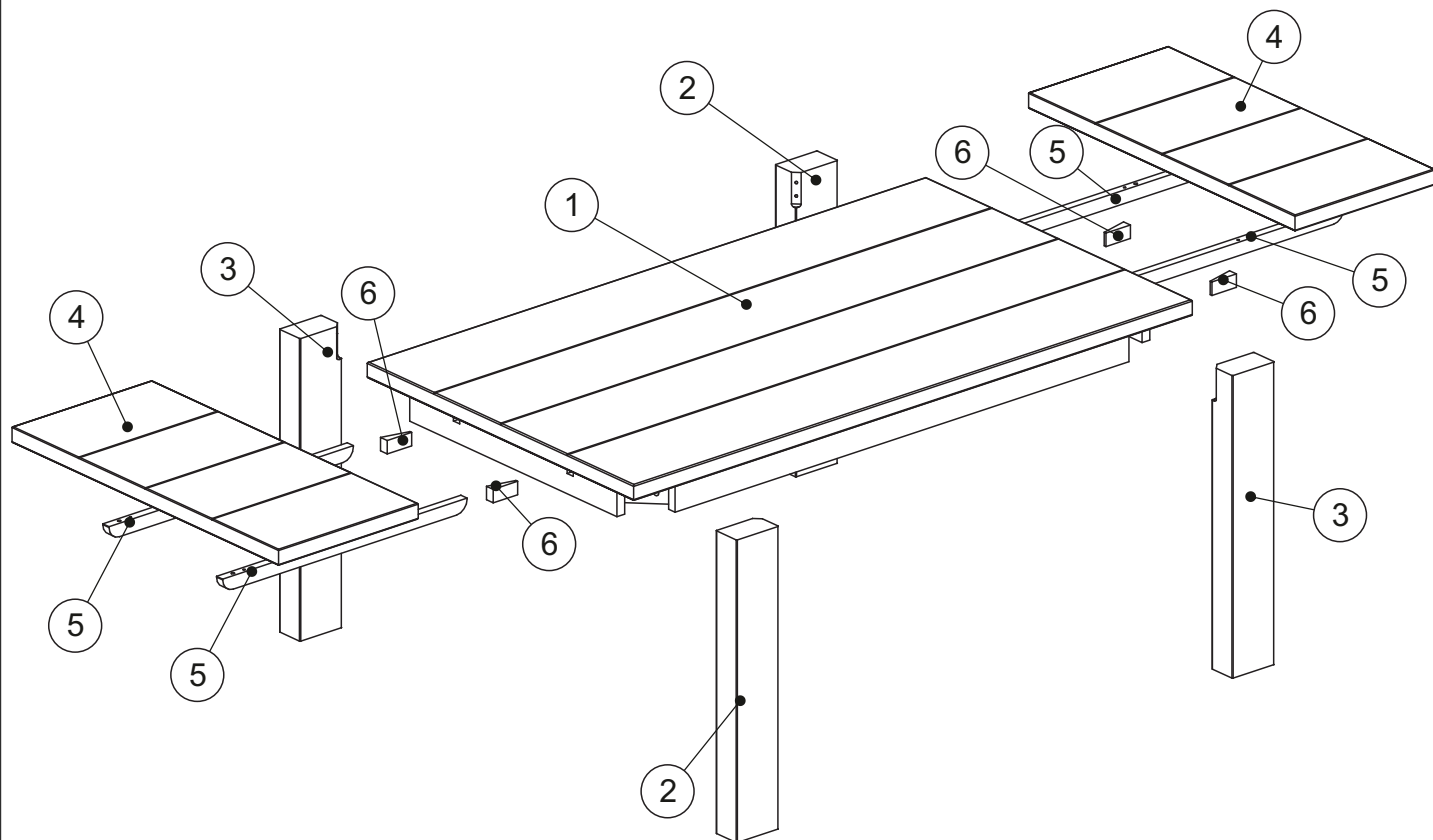

GETTING TO KNOW YOUR PRODUCT

Components supplied. Please use this guide if you require replacement parts.

Ref	Dimensions	Visual	Qty	Ctn
1	160 x 90cm		1	2
2	72 x 12cm		2	1
3	72 x 12cm		2	1
4	90 x 40cm		2	1
5	70 x 3,2cm		4	1
6	7 x 3,2cm		4	1