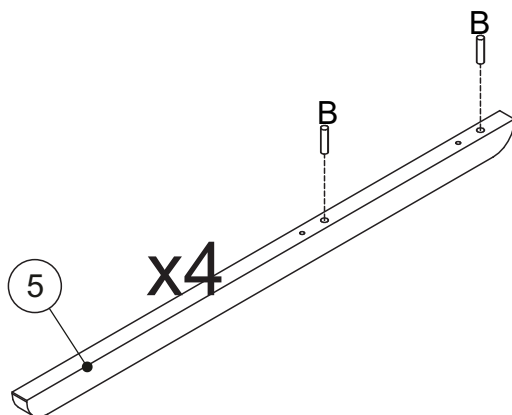

Ref	Dimensions	Visual	Qty	Ctn
1	160 x 90cm		1	2
2	72 x 12cm		2	1
3	72 x 12cm		2	1
4	90 x 40cm		2	1
5	70 x 3,2cm		4	1
6	7 x 3,2cm		4	1

Fixtures and fittings supplied (actual size)

mm 10 20 30 40 50 60 70 80 90 100 110 120 130

Ref	Dimensions	Qty
B	8 x 25mm	8
D	3,5 x 16mm	16
E	4 x 30mm	8
AE	7 x 70mm	8

Fixtures and fittings supplied (not to scale)

Ref	Dimensions	Visual	Qty
AC	N/A		1
AK	5/16		8
AQ			4
AS			4

1

2

3

4

x2