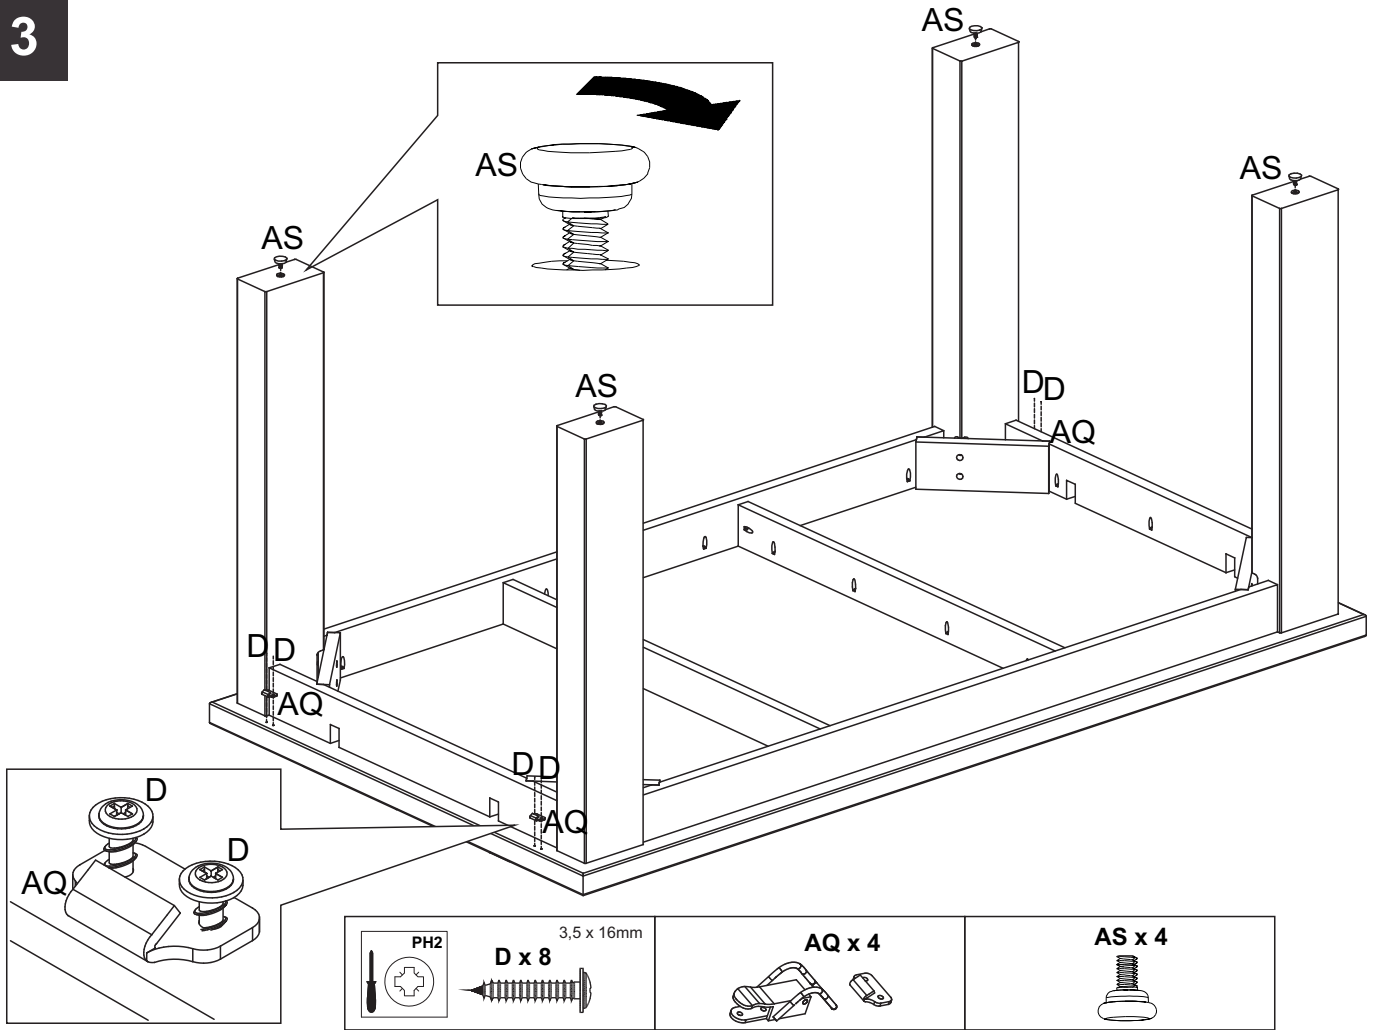

Ref	Dimensions	Visual	Qty	Ctn
1	160 x 90cm		1	2
2	72 x 12cm		2	1
3	72 x 12cm		2	1
4	90 x 40cm		2	1
5	70 x 3,2cm		4	1
6	7 x 3,2cm		4	1

Fixtures and fittings supplied (actual size)

mm 10 20 30 40 50 60 70 80 90 100 110 120 130

Ref	Dimensions	Qty
B	8 x 25mm	8
D	3,5 x 16mm	16
E	4 x 30mm	8
AE	7 x 70mm	8

Fixtures and fittings supplied (not to scale)

Ref	Dimensions	Visual	Qty
AC	N/A		1
AK	5/16		8
AQ			4
AS			4

1

2

3

4

x2

5

6

7 After fully assembled, adjust the four levelers under each foot of the Table.