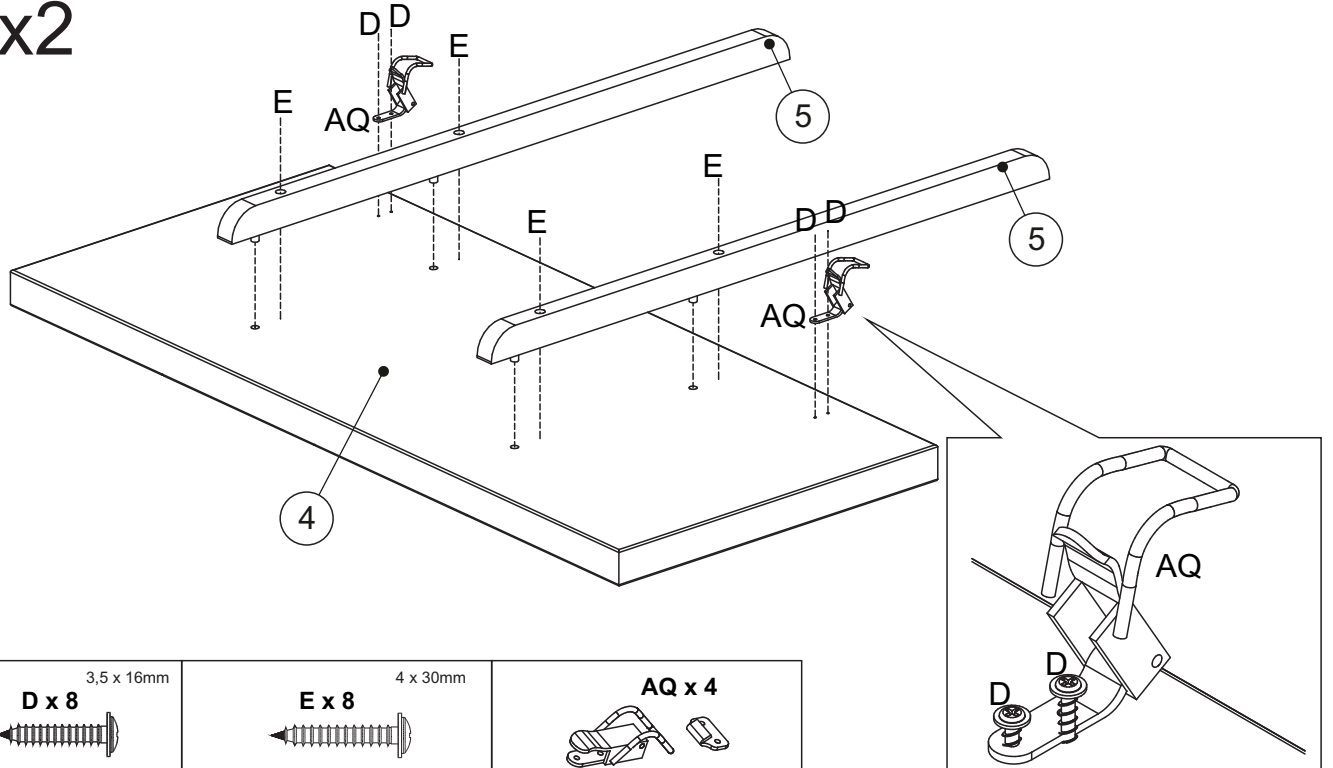

Ref	Dimensions	Visual	Qty	Ctn
1	160 x 90cm		1	2
2	72 x 12cm		2	1
3	72 x 12cm		2	1
4	90 x 40cm		2	1
5	70 x 3,2cm		4	1
6	7 x 3,2cm		4	1

Fixtures and fittings supplied (actual size)

mm 10 20 30 40 50 60 70 80 90 100 110 120 130

Ref	Dimensions	Qty
B	8 x 25mm	8
D	3,5 x 16mm	16
E	4 x 30mm	8
AE	7 x 70mm	8

Fixtures and fittings supplied (not to scale)

Ref	Dimensions	Visual	Qty
AC	N/A		1
AK	5/16		8
AQ			4
AS			4

1

2

3

4

x2