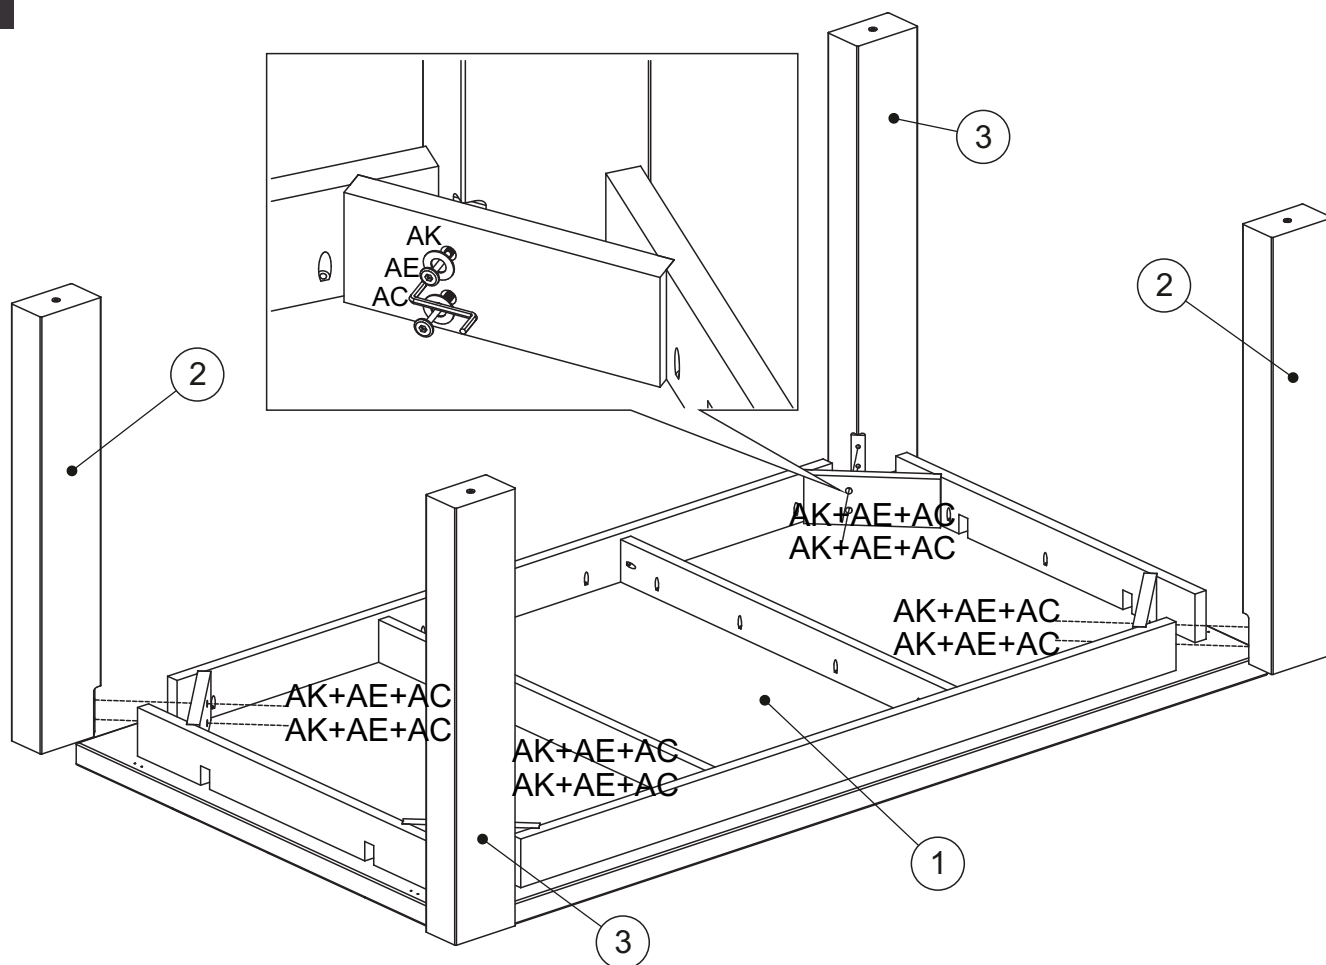

Ref	Dimensions	Visual	Qty	Ctn
1	160 x 90cm		1	2
2	72 x 12cm		2	1
3	72 x 12cm		2	1
4	90 x 40cm		2	1
5	70 x 3,2cm		4	1
6	7 x 3,2cm		4	1

Fixtures and fittings supplied (actual size)

mm 10 20 30 40 50 60 70 80 90 100 110 120 130

Ref	Dimensions	Qty
B	8 x 25mm	8
D	3,5 x 16mm	16
E	4 x 30mm	8
AE	7 x 70mm	8

Fixtures and fittings supplied (not to scale)

Ref	Dimensions	Visual	Qty
AC	N/A		1
AK	5/16		8
AQ			4
AS			4

1

2

3

4

x2

5

6

7 After fully assembled, adjust the four levelers under each foot of the Table.