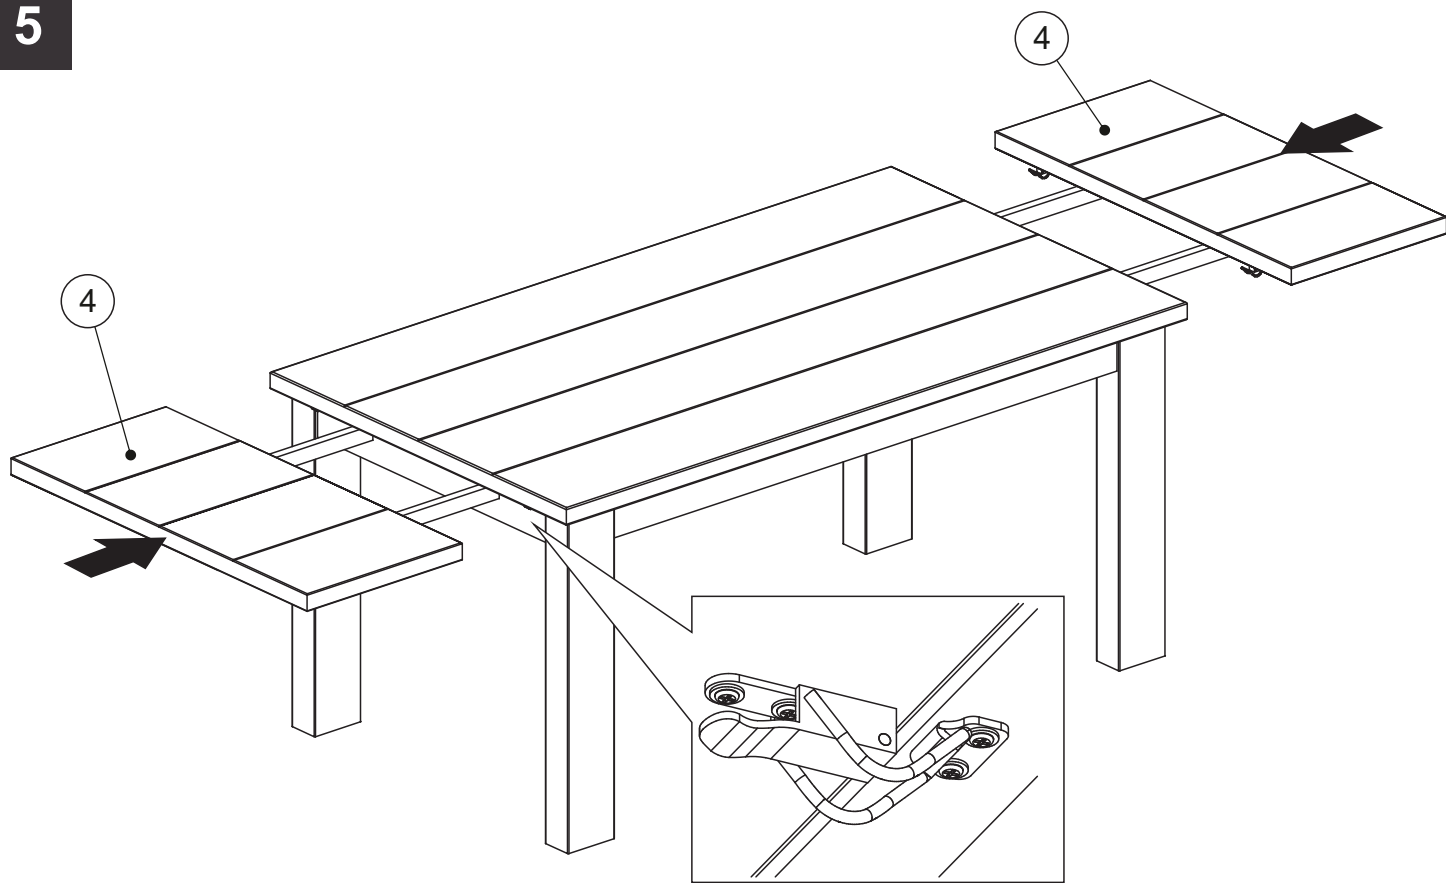

Ref	Dimensions	Visual	Qty	Ctn
1	160 x 90cm		1	2
2	72 x 12cm		2	1
3	72 x 12cm		2	1
4	90 x 40cm		2	1
5	70 x 3,2cm		4	1
6	7 x 3,2cm		4	1

Fixtures and fittings supplied (actual size)

mm 10 20 30 40 50 60 70 80 90 100 110 120 130

Ref	Dimensions	Qty
B	8 x 25mm	8
D	3,5 x 16mm	16
E	4 x 30mm	8
AE	7 x 70mm	8

Fixtures and fittings supplied (not to scale)

Ref	Dimensions	Visual	Qty
AC	N/A		1
AK	5/16		8
AQ			4
AS			4

1

2

3

4

x2

5

6

7 After fully assembled, adjust the four levelers under each foot of the Table.