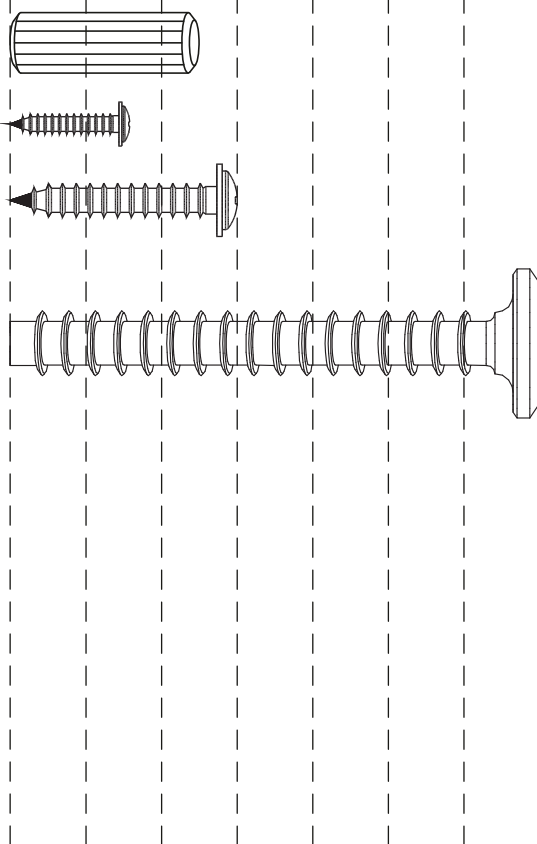

Ref	Dimensions	Visual	Qty	Ctn
1	160 x 90cm		1	2
2	72 x 12cm		2	1
3	72 x 12cm		2	1
4	90 x 40cm		2	1
5	70 x 3,2cm		4	1
6	7 x 3,2cm		4	1

Fixtures and fittings supplied (actual size)

mm 10 20 30 40 50 60 70 80 90 100 110 120 130

Ref	Dimensions	Qty
B	8 x 25mm	8
D	3,5 x 16mm	16
E	4 x 30mm	8
AE	7 x 70mm	8

Fixtures and fittings supplied (not to scale)

Ref	Dimensions	Visual	Qty
AC	N/A		1
AK	5/16		8
AQ			4
AS			4

1

2

3

4

x2