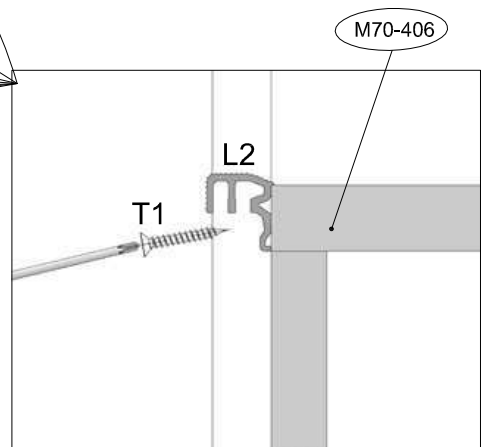

#### Fixtures and fittings supplied (actual size)

Ref	Dimensions	Qty
T1	3.5 x 25 mm	11
T2	4 x 15 mm	33
P1	3 x 15 mm	36
T4	3.5 x 35 mm	2
P	4 x 13 mm	2
P5	4 x 15 mm	7
P6	3.5 x 25 mm	14

#### Fixtures and fittings supplied (not to scale)

Ref	Dimensions	Visual	Qty
H1	N/A		2
H2	N/A		2
H3	N/A		2
H4	N/A		2
H5	N/A		1
H6	N/A		1

Ref	Dimensions	Visual	Qty
H7	N/A		2
L1	N/A		1
L2	N/A		1
L3	N/A		2
L4	N/A		2
L5	N/A		1

Ref	Dimensions	Visual	Qty
L6	N/A		1
S5	N/A		2
S6	N/A		1

3

4

PH2	3.5x25mm
	T1x7

L1x1	
------	--

L2x1	
------	--

PH2	4x15mm
	P5x7

PH2	3.5x35mm
	T4x2

5