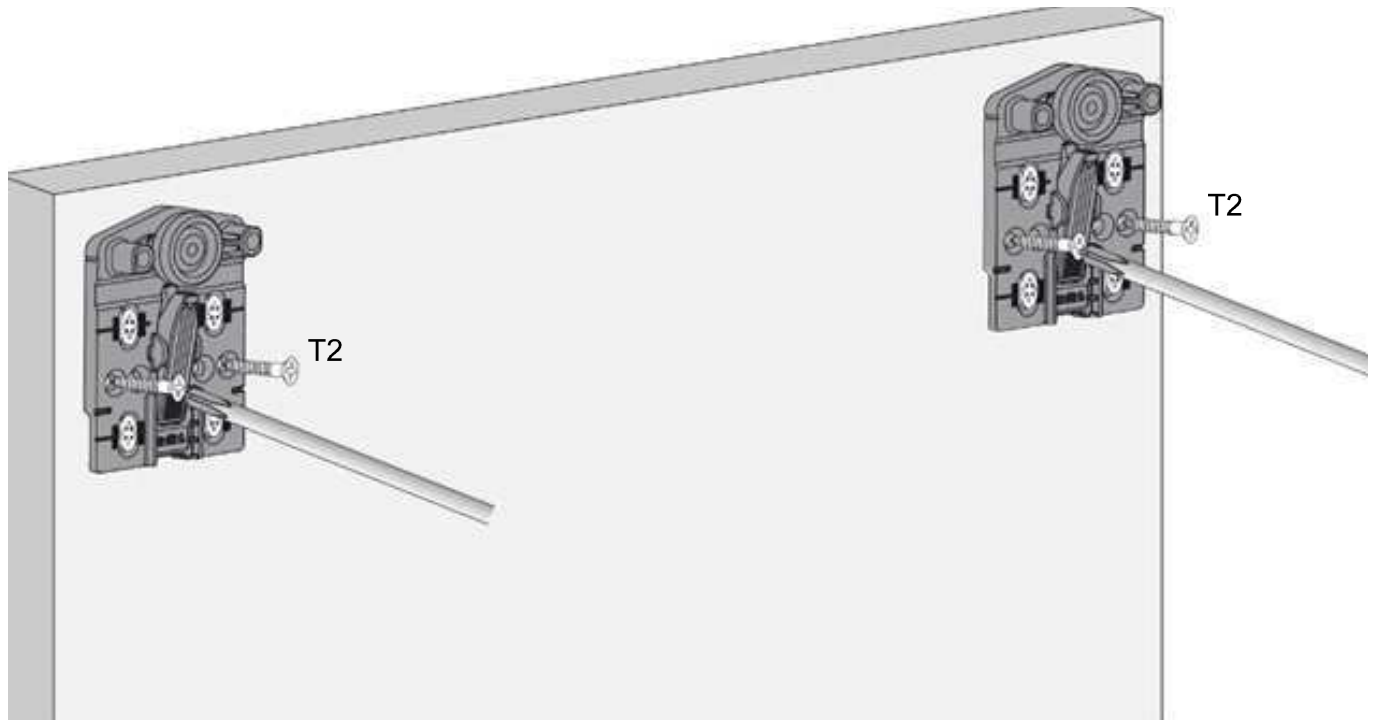

# next MODULAR SLIDE DOOR OAK MIRROR SMALL

690510  
Assembly instructions

10

11

# next MODULAR SLIDE DOOR OAK MIRROR SMALL

690510  
Assembly instructions

12

**next** MODULAR SLIDE DOOR OAK MIRROR SMALL  
690510  
Assembly instructions

**Actual product size**  
H208x W76x D2cm