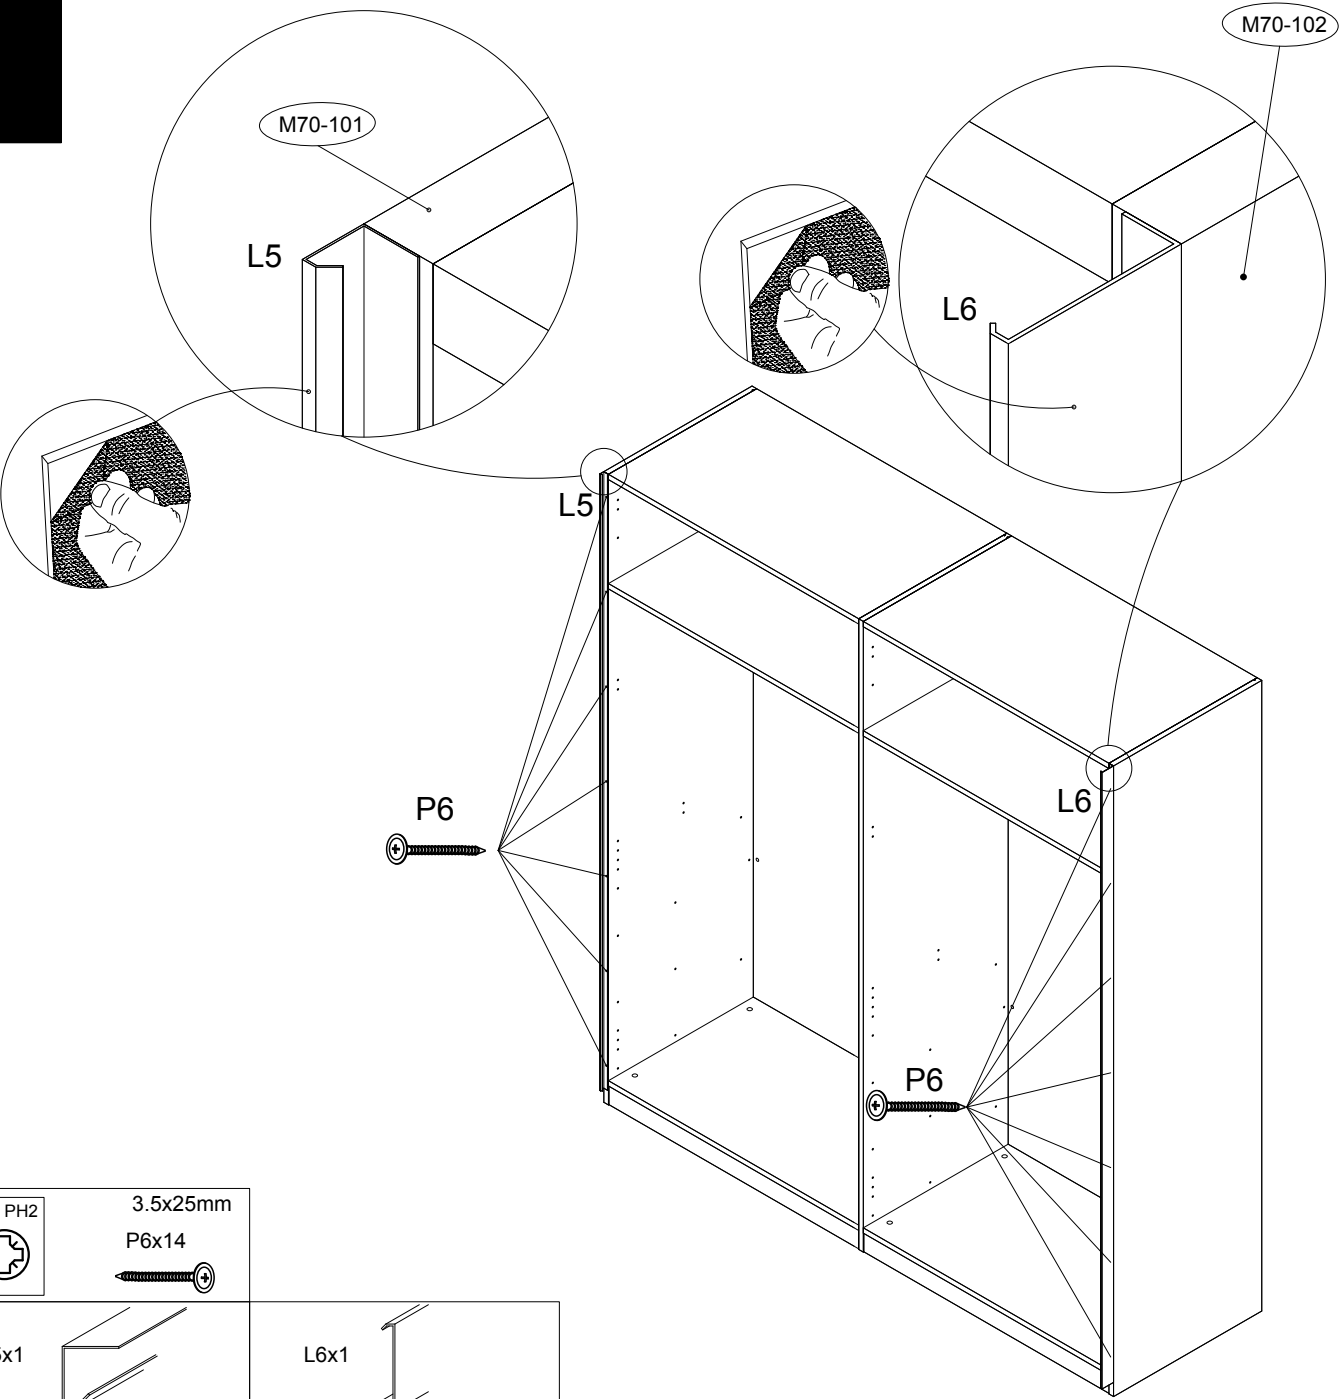

next

MODULAR SLIDE DOOR OAK MIRROR SMALL

690510

Assembly instructions

**Actual product size**

H208x W76x D2cm

**Need Help?**

With: Assembly instructions  
Missing or damaged parts

# next MODULAR SLIDE DOOR OAK MIRROR SMALL

690510  
Assembly instructions

1

H7x2

PH2

3.5x25mm

T1x4

2