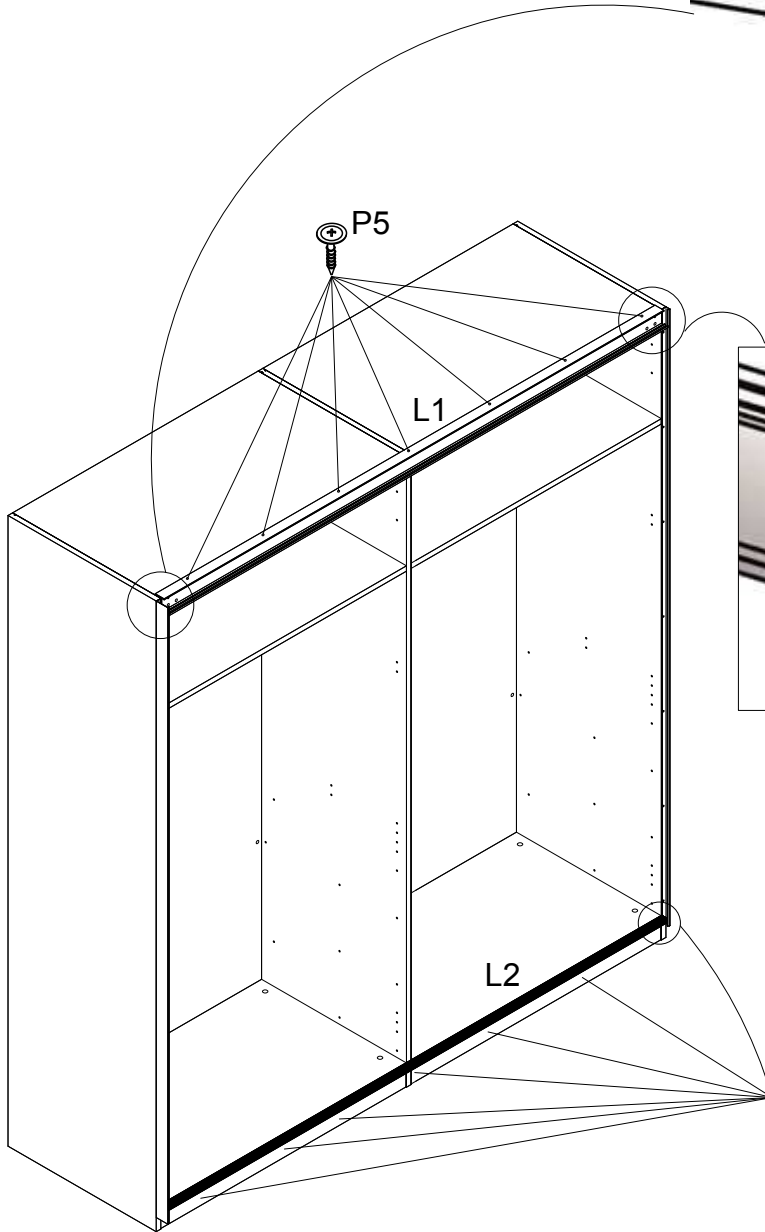

#### Fixtures and fittings supplied (actual size)

Ref	Dimensions	Qty
T1	3.5 x 25 mm	11
T2	4 x 15 mm	33
P1	3 x 15 mm	36
T4	3.5 x 35 mm	2
P	4 x 13 mm	2
P5	4 x 15 mm	7
P6	3.5 x 25 mm	14

#### Fixtures and fittings supplied (not to scale)

Ref	Dimensions	Visual	Qty
H1	N/A		2
H2	N/A		2
H3	N/A		2
H4	N/A		2
H5	N/A		1
H6	N/A		1

Ref	Dimensions	Visual	Qty
H7	N/A		2
L1	N/A		1
L2	N/A		1
L3	N/A		2
L4	N/A		2
L5	N/A		1

# next MODULAR SLIDE DOOR OAK MIRROR SMALL

690510  
Assembly instructions

1

H7x2

PH2

3.5x25mm

T1x4

2

3

4

PH2	3.5x25mm
	T1x7

L1x1	
------	--

L2x1	
------	--

PH2	4x15mm
	P5x7

PH2	3.5x35mm
	T4x2

5