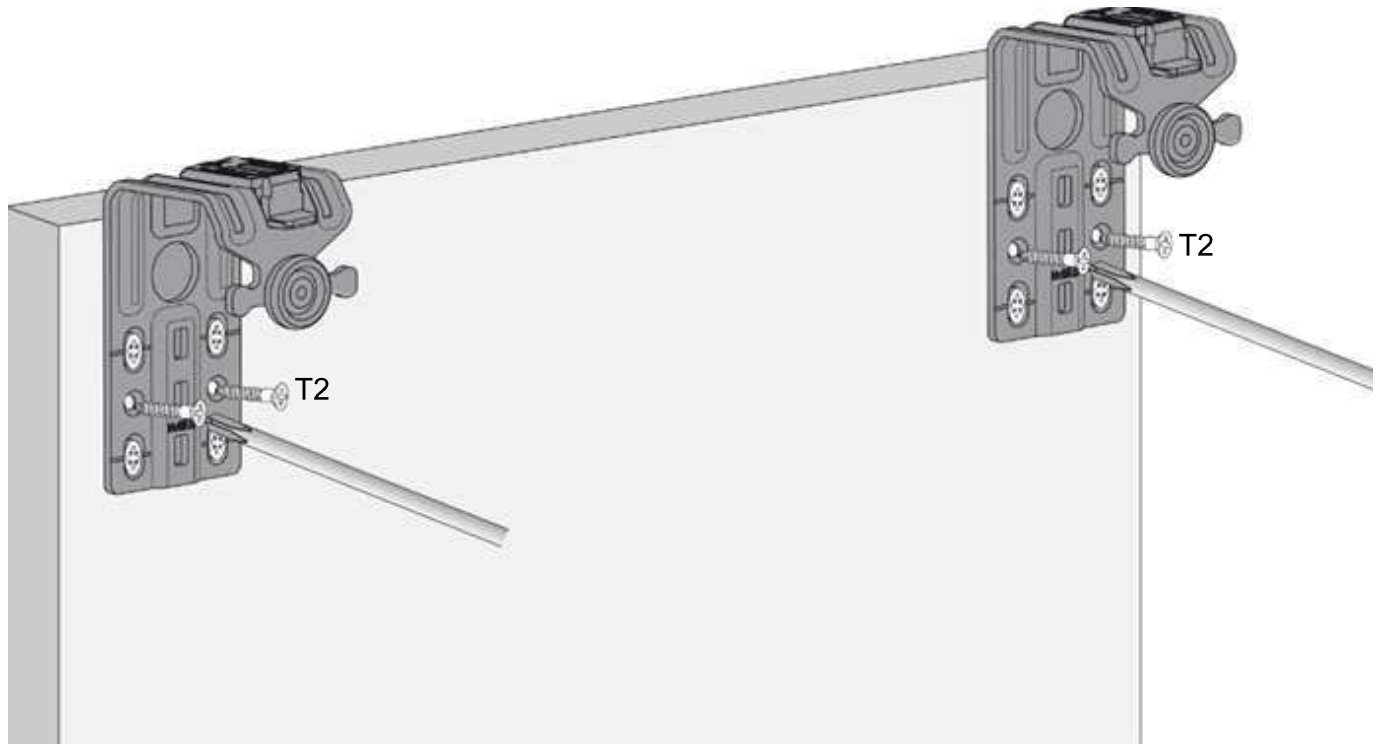

# next MODULAR SLIDE DOOR OAK MIRROR SMALL

690510  
Assembly instructions

10

11

# next MODULAR SLIDE DOOR OAK MIRROR SMALL

690510  
Assembly instructions

12

**next** MODULAR SLIDE DOOR OAK MIRROR SMALL  
690510  
Assembly instructions

**Actual product size**  
H208x W76x D2cm