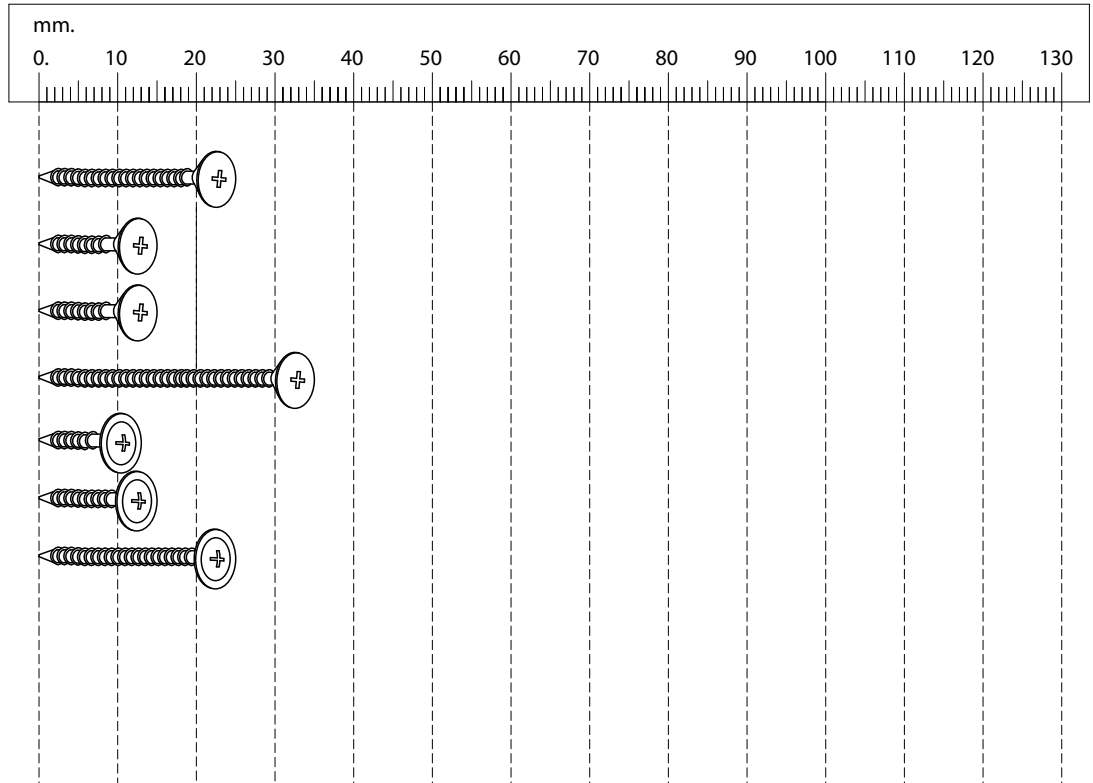

#### Fixtures and fittings supplied (actual size)

Ref	Dimensions	Qty
T1	3.5 x 25 mm	11
T2	4 x 15 mm	33
P1	3 x 15 mm	36
T4	3.5 x 35 mm	2
P	4 x 13 mm	2
P5	4 x 15 mm	7
P6	3.5 x 25 mm	14