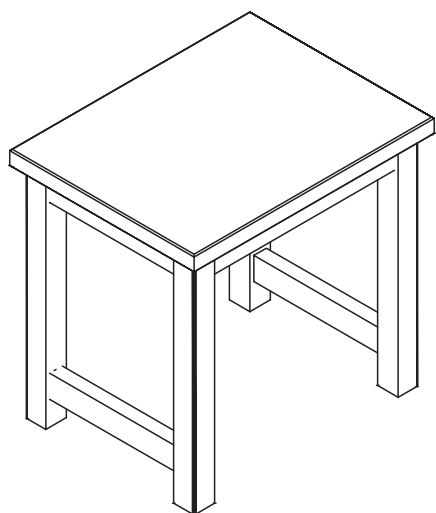

next

HARTFORD PAINTED NEST OF 3 TABLES

698832

Assembly instructions

Actual product size

H75 x W134 x D90cm

IMPORTANT - RETAIN FOR FUTURE REFERENCE

Need Help?

Ref	Dimensions	Visual	Qty	Ctn
1	58,5 x 45cm		1	1
2	44 x 45cm		1	1
3	29.5 x 45cm		1	1
4	44.8 x 50cm		2	1
5	30.2 x 50cm		2	1

Ref	Dimensions	Visual	Qty	Ctn
6	15.6 x 50cm		2	1
7	53 x 41.2cm		2	1
8	43.4 x 41.2cm		2	1
9	33.8 x 41.2cm		2	1