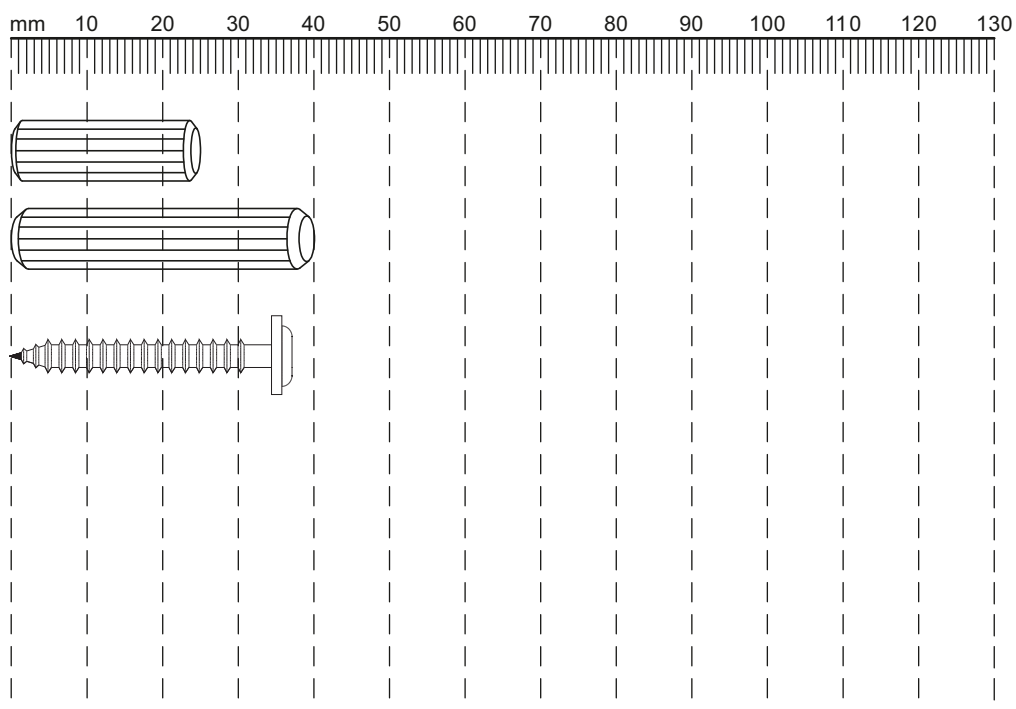

Ref	Dimensions	Visual	Qty	Ctn
1	58,5 x 45cm		1	1
2	44 x 45cm		1	1
3	29.5 x 45cm		1	1
4	44.8 x 50cm		2	1
5	30.2 x 50cm		2	1

Ref	Dimensions	Visual	Qty	Ctn
6	15.6 x 50cm		2	1
7	53 x 41.2cm		2	1
8	43.4 x 41.2cm		2	1
9	33.8 x 41.2cm		2	1

Fixtures and fittings supplied (actual size)

Ref	Dimensions	Qty
B	8 x 25mm	12
AB	10 x 40mm	24
Z	4 x 35mm	32

Fixtures and fittings supplied (not to scale)

Ref	Dimensions	Visual	Qty
AA	N/A		12

1

2

3

4