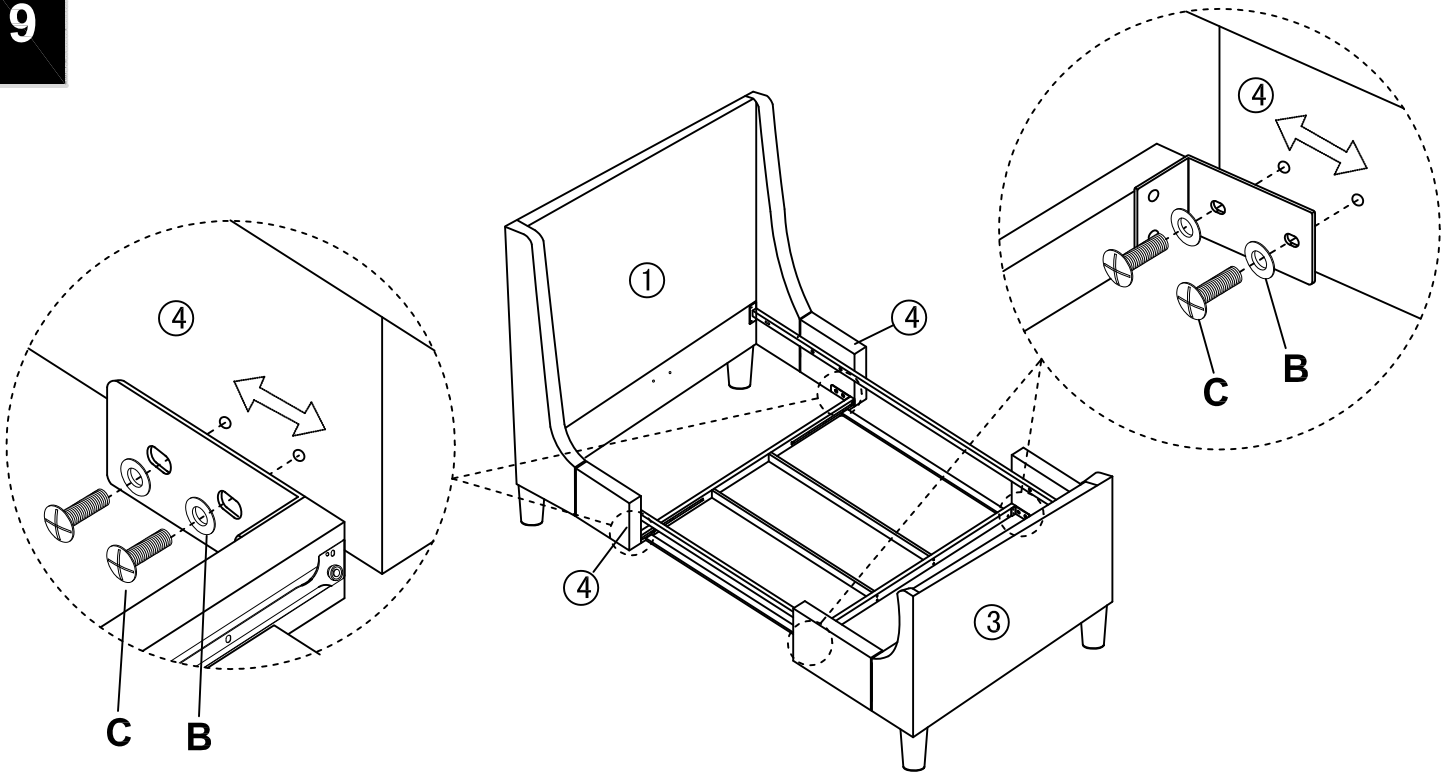

GREENWICH TWO STORAGE BED KING

467544/727807/423189/977404/466294

next

Assembly instructions

9