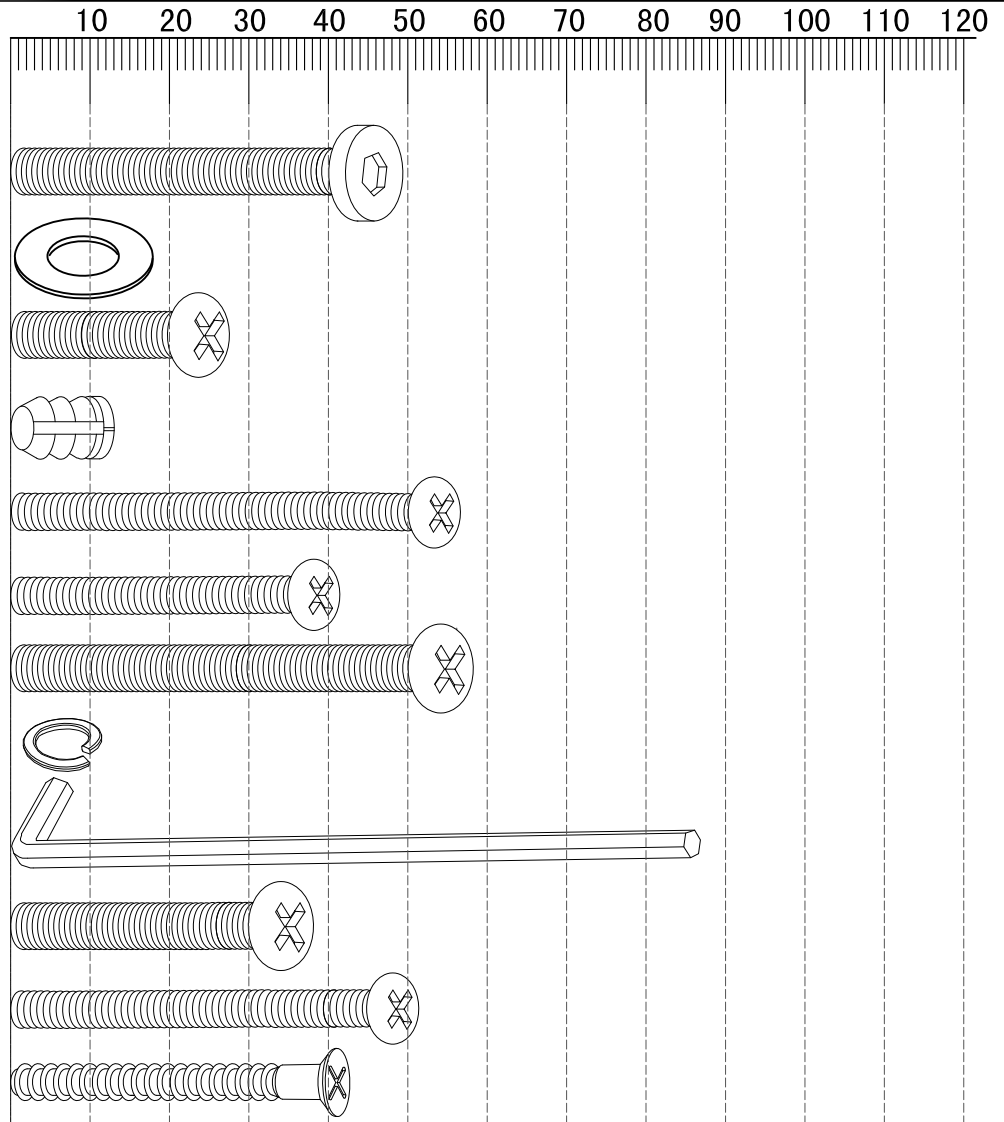

GREENWICH TWO STORAGE BED KING

467544/727807/423189/977404/466294

Assembly instructions

Ref	Dimensions	Qty
A	M8x40	6
B	M8x19	48
C	M8x20	30
D	M6x13	8
E	M6x50	4
F	M6x35	4
G	M8x50	6
H	M8	4
I	M5	2
J	M8x30	6
K	M6x45	12
L	M7x38	28

(Items not shown scale)