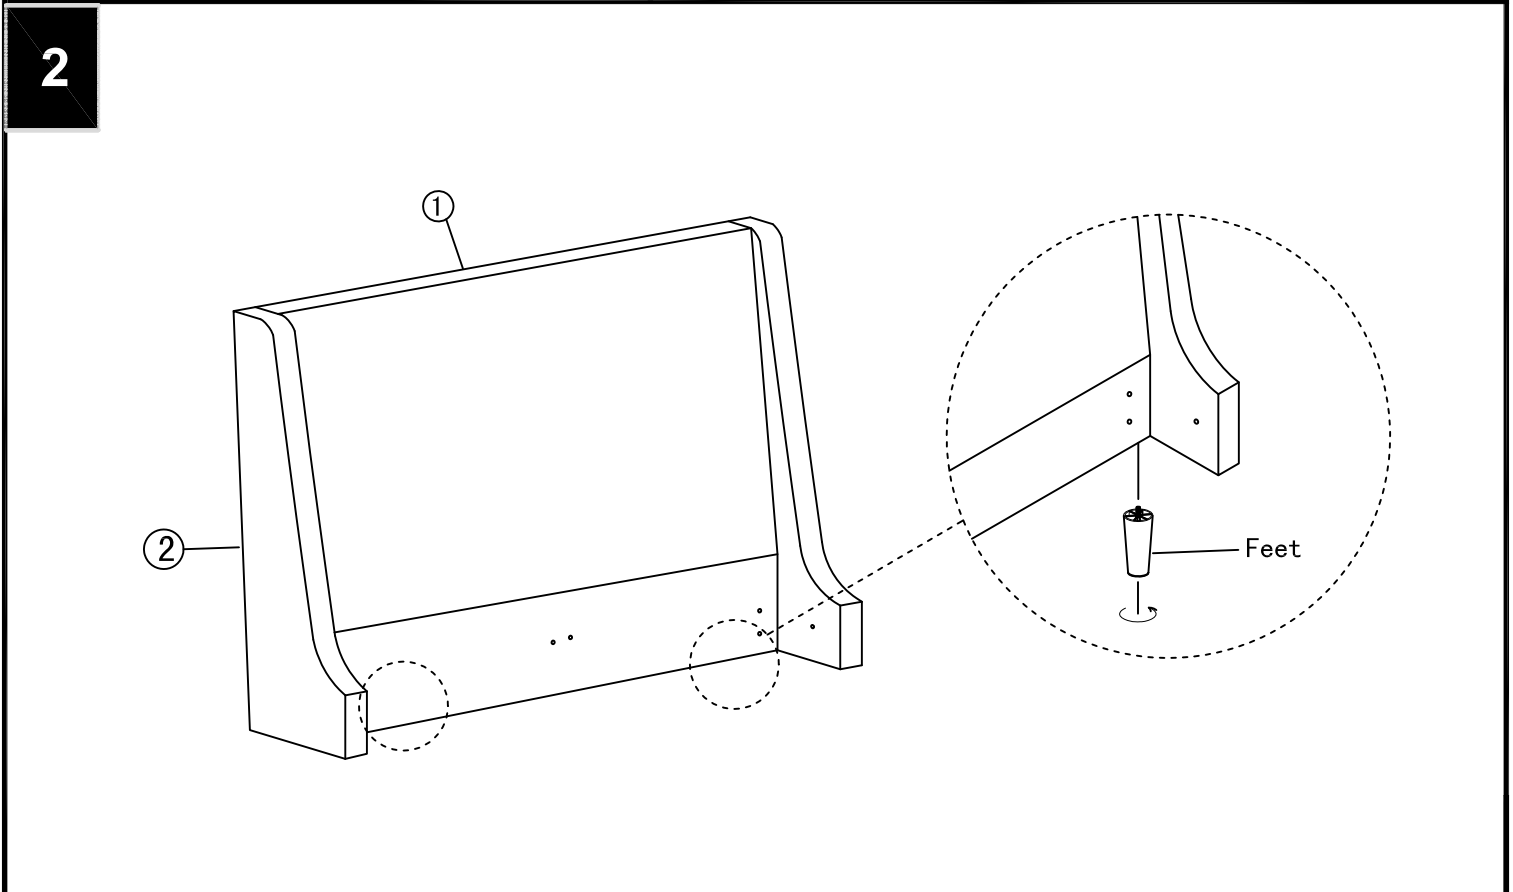

GREENWICH TWO STORAGE BED KING

467544/727807/423189/977404/466294

next

Assembly instructions