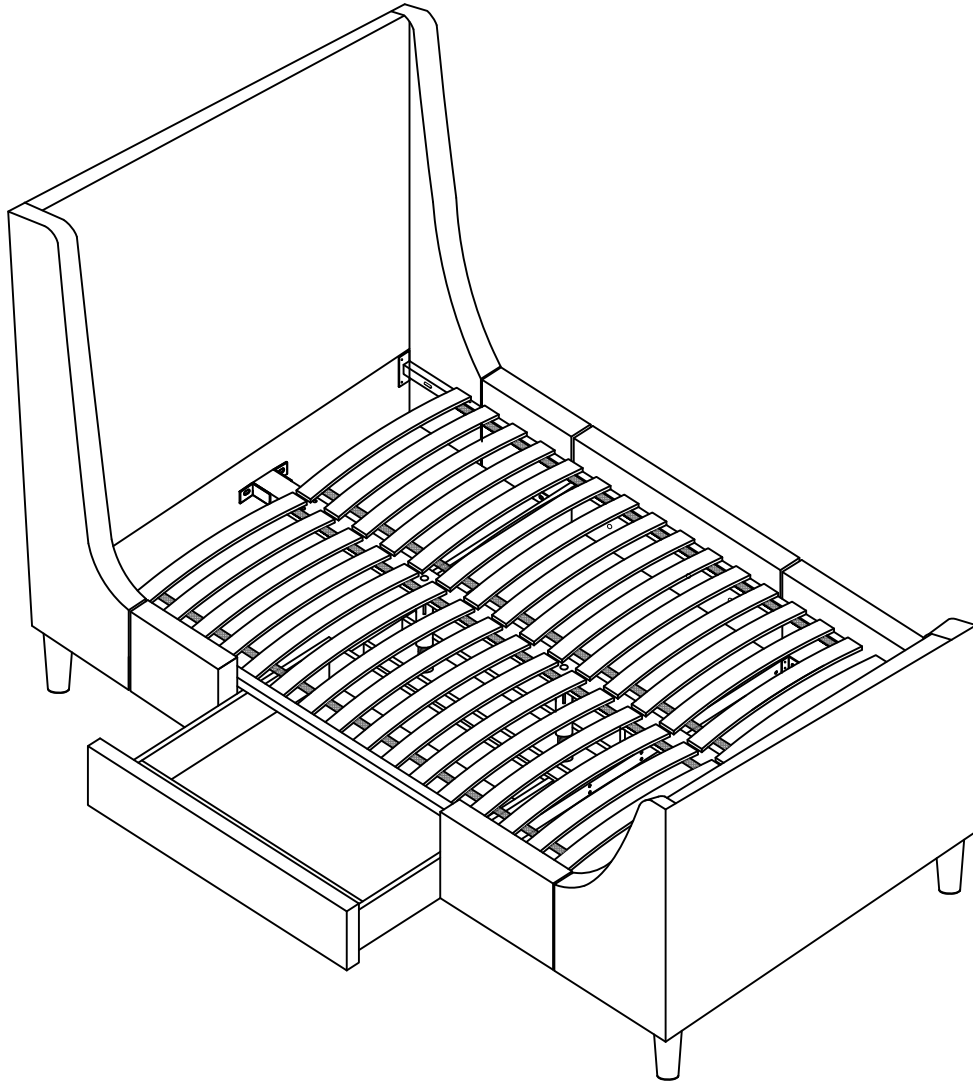

next

GREENWICH TWO STORAGE BED KING

467544/727807/423189/977404/466294

Assembly instructions

Actual product size

W164cm X L237cm X H105cm

Fabric content

466294-100%polyester

467544-100%polyester

727807-100%polyester

423189-100%polyester

977404-51%wool,30%viscose,19%polyester

IMPORTANT - RETAIN FOR FUTURE REFERENCE

Need Help?

With: Assembly Instructions

Missing or damaged parts

CALL: 0333 777 8999