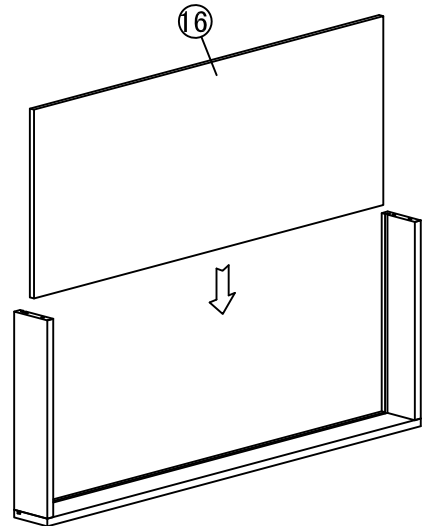

GREENWICH TWO STORAGE BED KING

467544/727807/423189/977404/466294

next

Assembly instructions

10

x2

11

x2

12

x2

13

x2