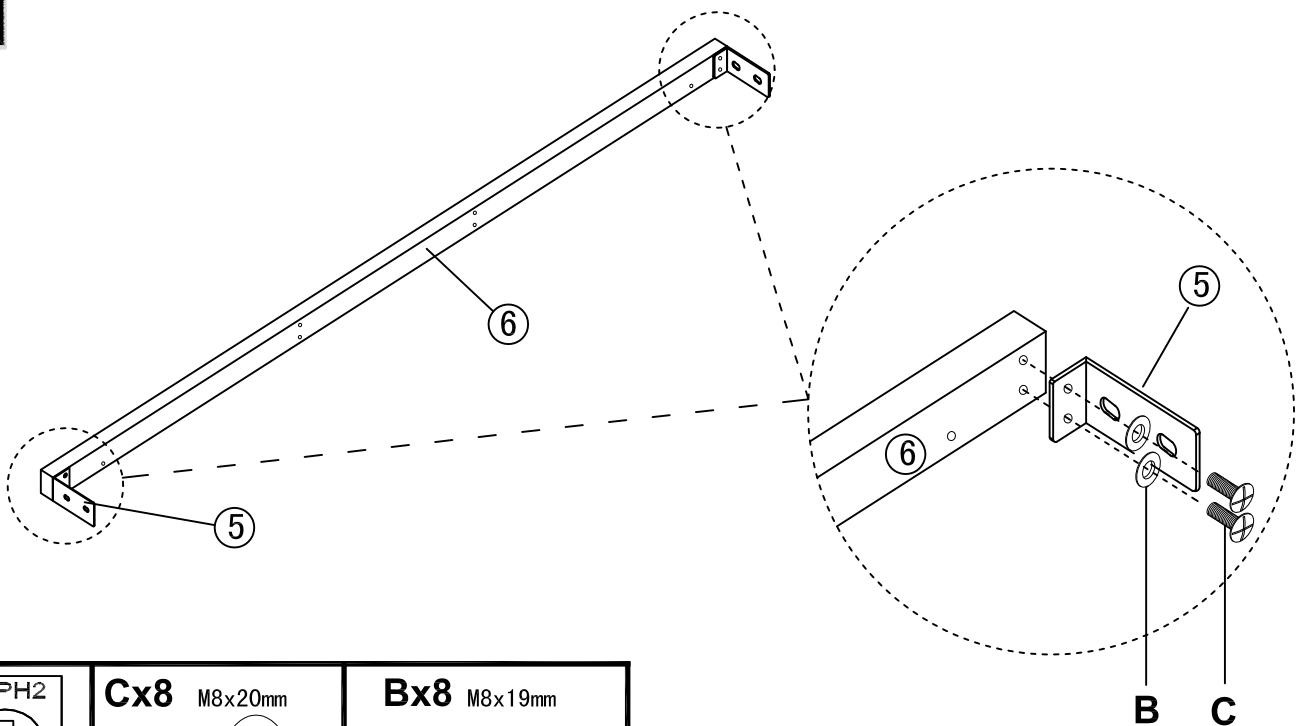

GREENWICH TWO STORAGE BED KING

467544/727807/423189/977404/466294

next

Assembly instructions

5

6