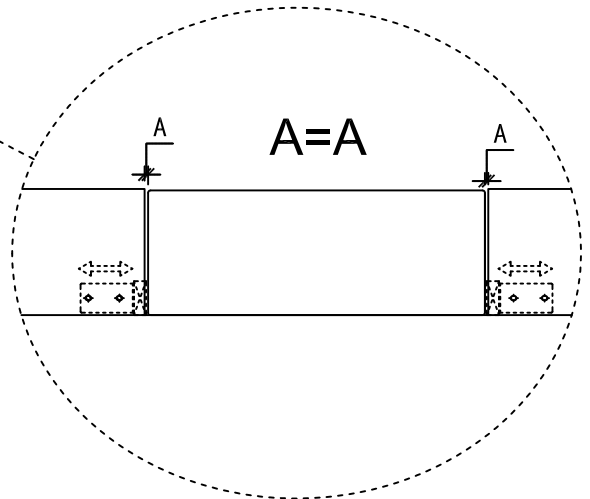

GREENWICH TWO STORAGE BED KING

467544/727807/423189/977404/466294

next

Assembly instructions

9