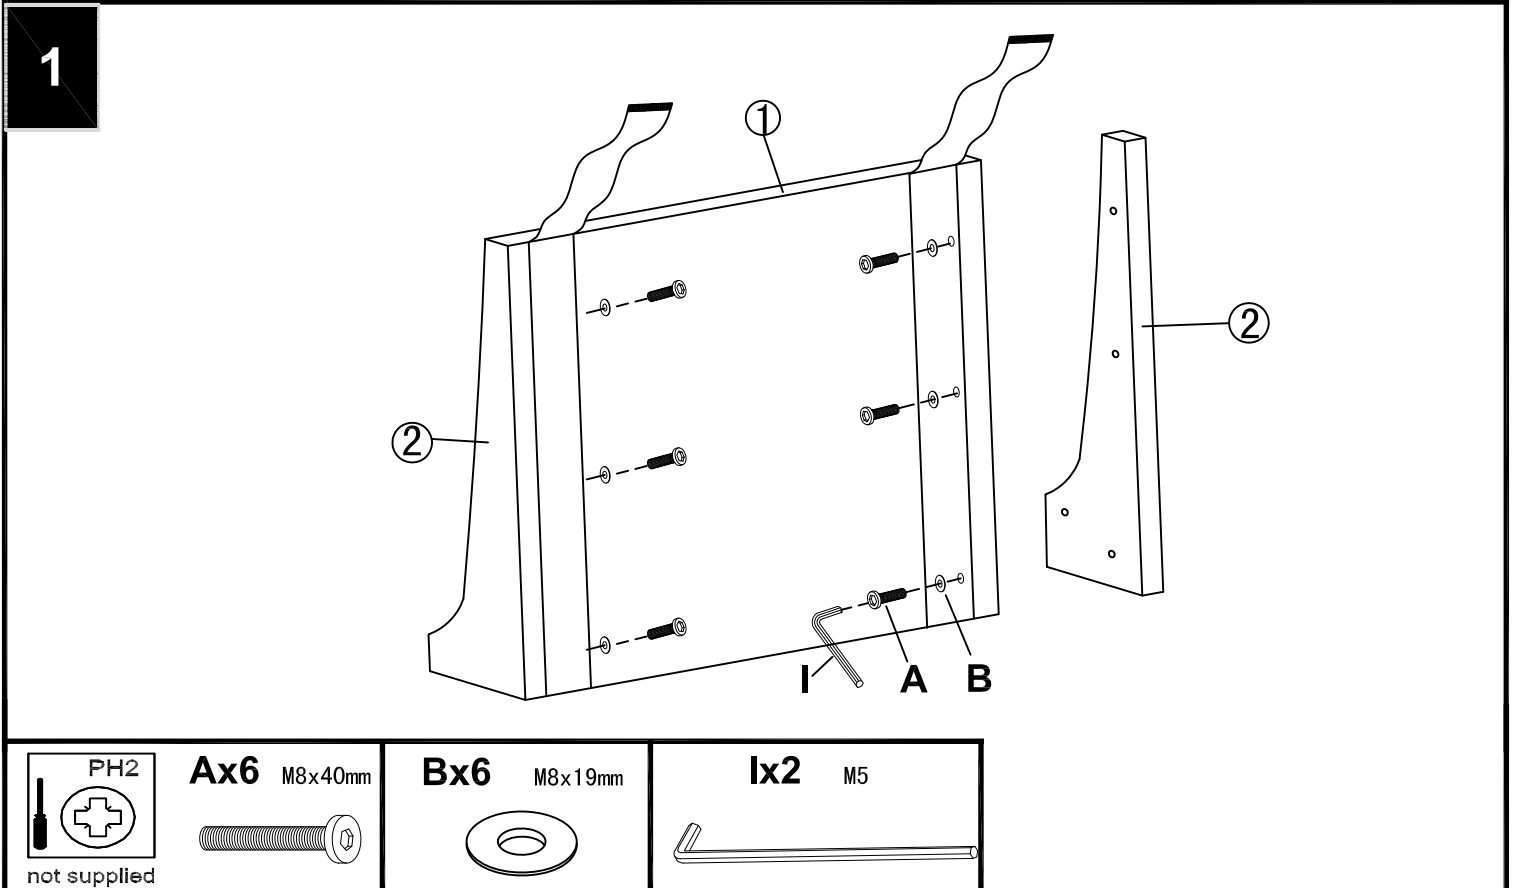

GREENWICH TWO STORAGE BED KING

467544/727807/423189/977404/466294

next

Assembly instructions