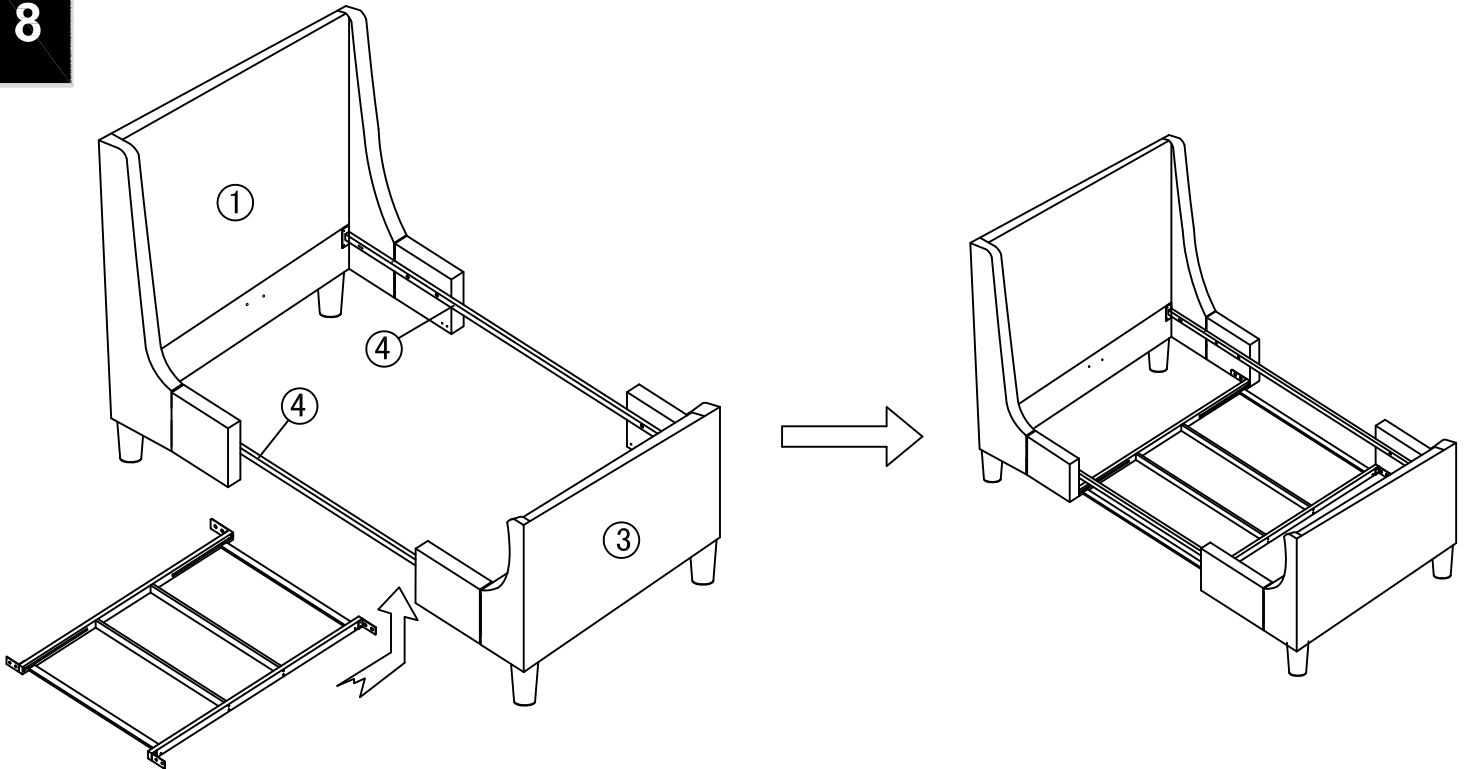

Kx12 M6x45mm

8