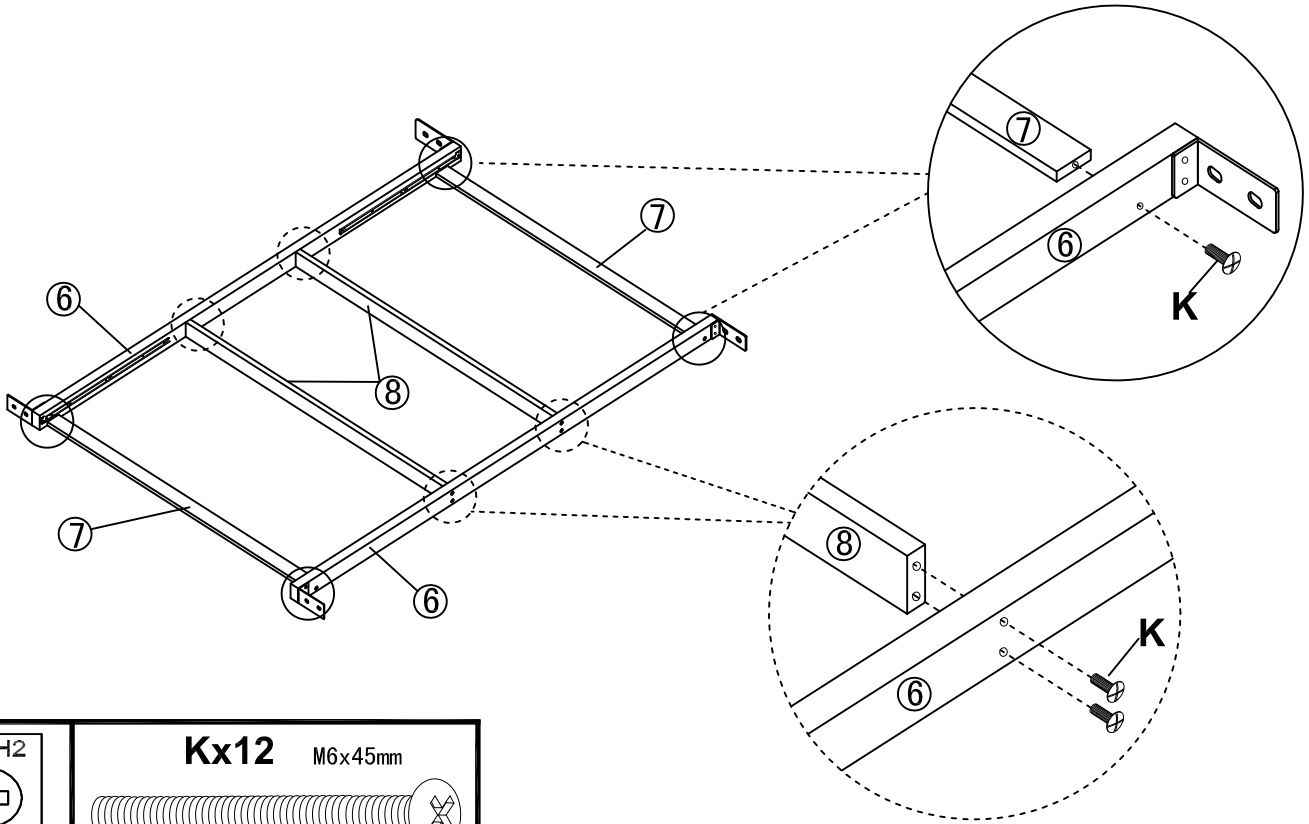

GREENWICH TWO STORAGE BED KING

467544/727807/423189/977404/466294

next

Assembly instructions

7