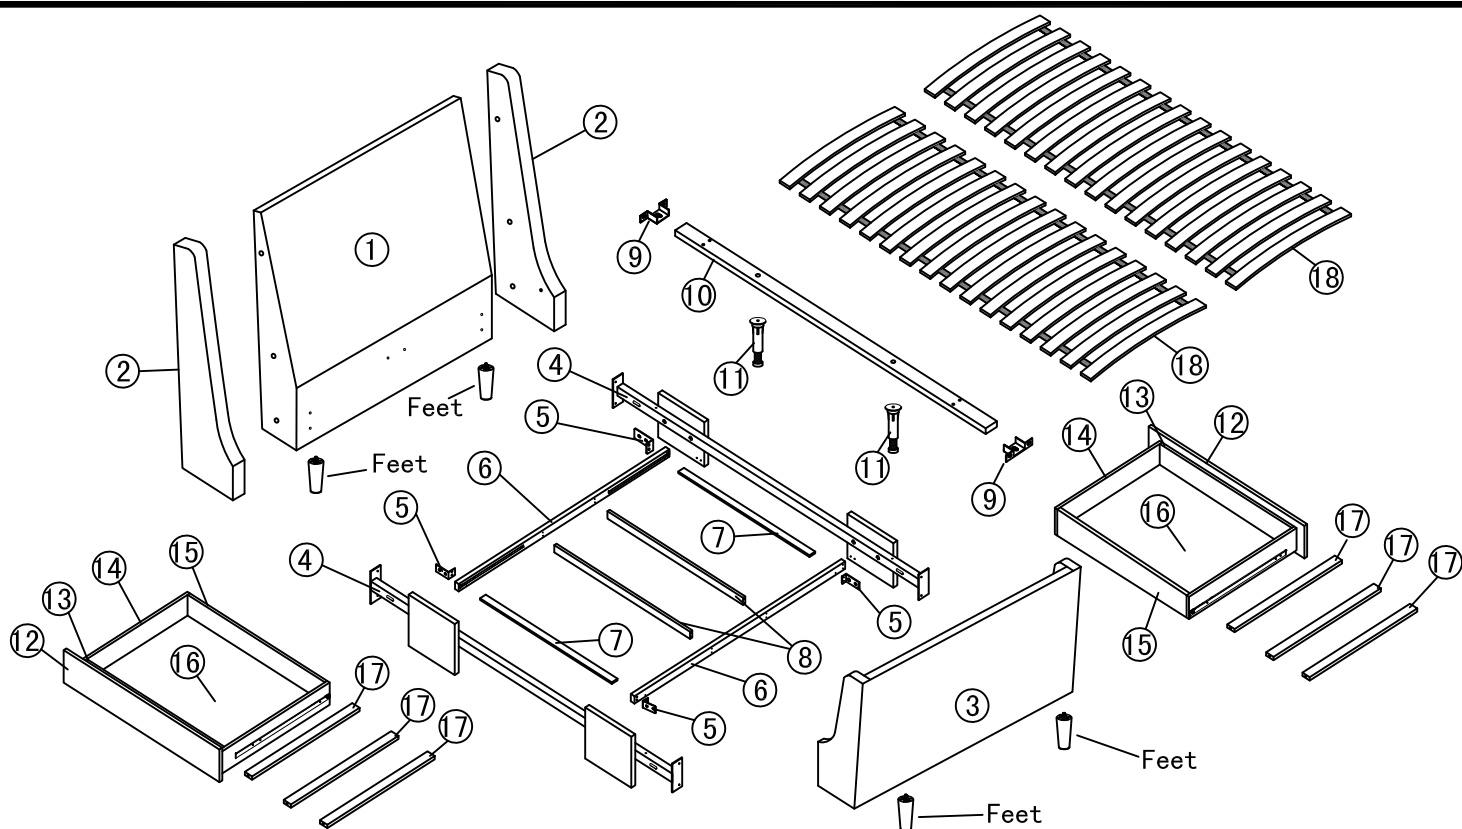

next

Assembly instructions

Components supplied. Please use this guide if you require replacement parts.

Ref	Dimensions	Visal	Qty	Ctn
1	Headboard		1	1
2	Wing		2	2
3	Footboard		1	3
4	Side Rails		2	4
5	Brackets		4	4
6	Runners		2	4
7	Runner Supports		2	4
8	Runner Supports		2	4
9	Brackets		2	4