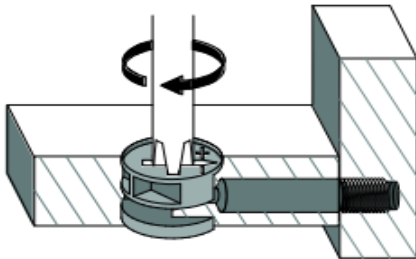

Fixtures and fittings supplied(actual size)

Ref	Dimensions	Quantity	*Extra Fittings
A	7X50	4	0

Fixtures and fittings supplied(not to scale)

Ref	Dimensions	Visual	Qty
B	N/A		2

1

PUSH THE TWO PANELS TOGETHER ALLOWING THE DOWEL TO ALIGN WITH THE HOLE

TURN THE CAM IN A CLOCKWISE DIRECTION

WHEN TIGHTENING THE CAM

TURN THE CAM IN A CLOCKWISE DIRECTION UNTIL THE ARROW POINTS IN THE POSITIONS SHOWN IN THE DIAGRAMS BELOW

START

MINIMUM LOCK

MAXIMUM LOCK

2

AX4