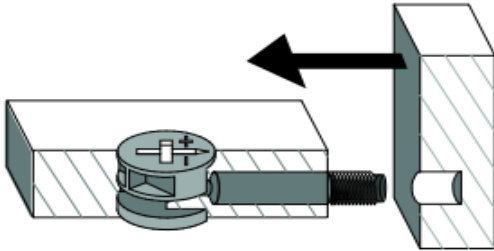

Fixtures and fittings supplied(actual size)

Ref	Dimensions	Quantity	*Extra Fittings
A	7X50	4	0

Fixtures and fittings supplied(not to scale)

Ref	Dimensions	Visual	Qty
B	N/A		2

1

PUSH THE TWO PANELS TOGETHER ALLOWING THE DOWEL TO ALIGN WITH THE HOLE

TURN THE CAM IN A CLOCKWISE DIRECTION

WHEN TIGHTENING THE CAM

TURN THE CAM IN A CLOCKWISE DIRECTION UNTIL THE ARROW POINTS IN THE POSITIONS SHOWN IN THE DIAGRAMS BELOW

START

MINIMUM LOCK

MAXIMUM LOCK

2

AX4