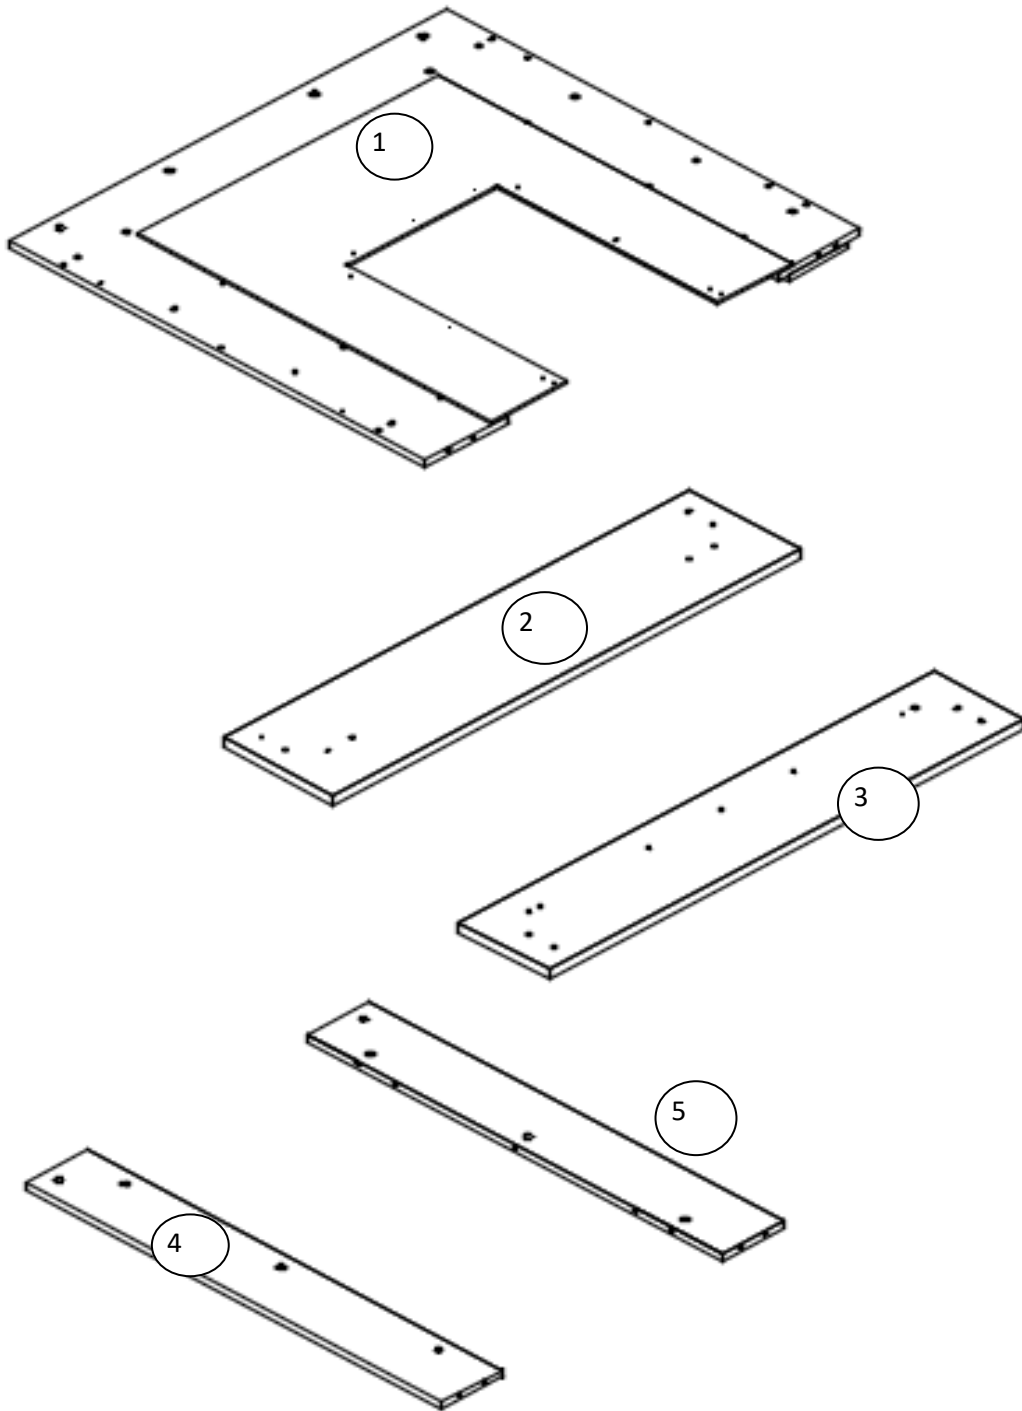

GETTING TO KNOW YOUR PRODUCT