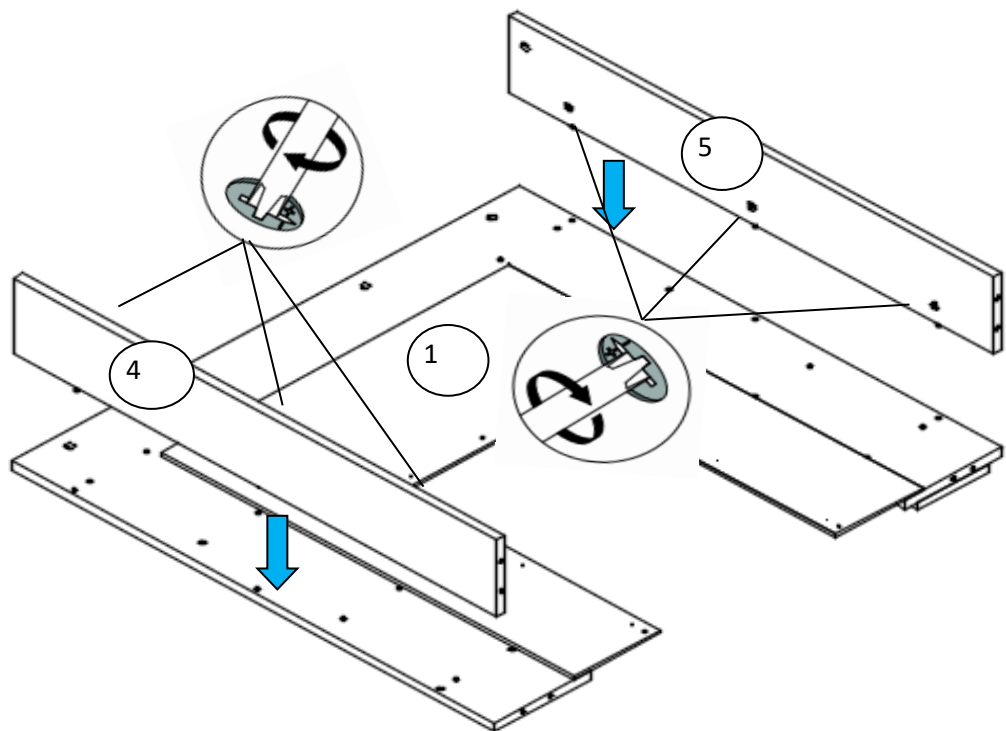

Fixtures and fittings supplied(actual size)

Ref	Dimensions	Quantity	*Extra Fittings
A	7X50	4	0

Fixtures and fittings supplied(not to scale)

Ref	Dimensions	Visual	Qty
B	N/A		2

1

PUSH THE TWO PANELS TOGETHER ALLOWING THE DOWEL TO ALIGN WITH THE HOLE

TURN THE CAM IN A CLOCKWISE DIRECTION

WHEN TIGHTENING THE CAM

TURN THE CAM IN A CLOCKWISE DIRECTION UNTIL THE ARROW POINTS IN THE POSITIONS SHOWN IN THE DIAGRAMS BELOW

START

MINIMUM LOCK

MAXIMUM LOCK

2

AX4