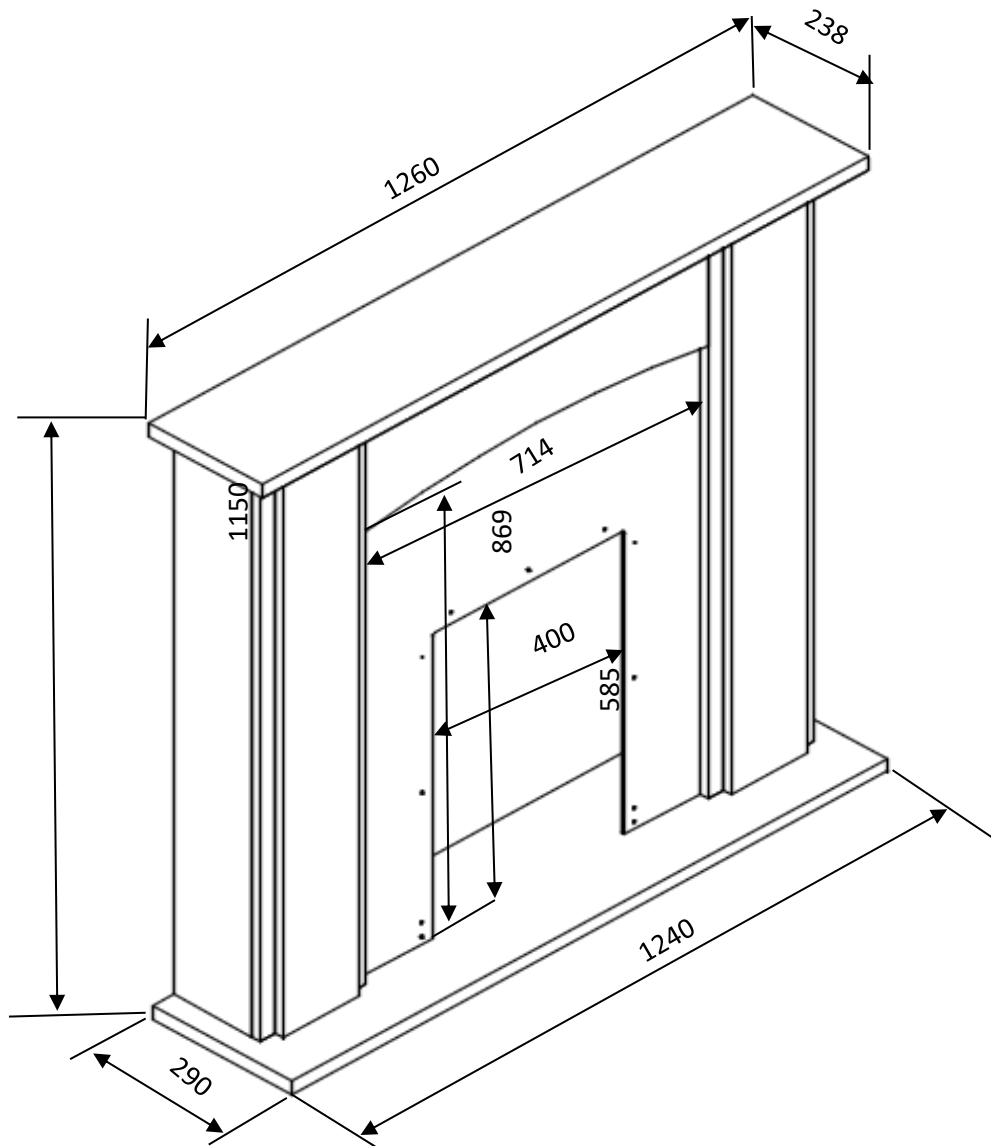

Fixtures and fittings supplied(actual size)

Ref	Dimensions	Quantity	*Extra Fittings
A	7X50	4	0

Fixtures and fittings supplied(not to scale)

Ref	Dimensions	Visual	Qty
B	N/A		2

1

PUSH THE TWO PANELS TOGETHER ALLOWING THE DOWEL TO ALIGN WITH THE HOLE

Actual product size

H115 x W126 x D29 cm

All dimensions in mm

Produced in Lithuania for Next Retail Ltd.