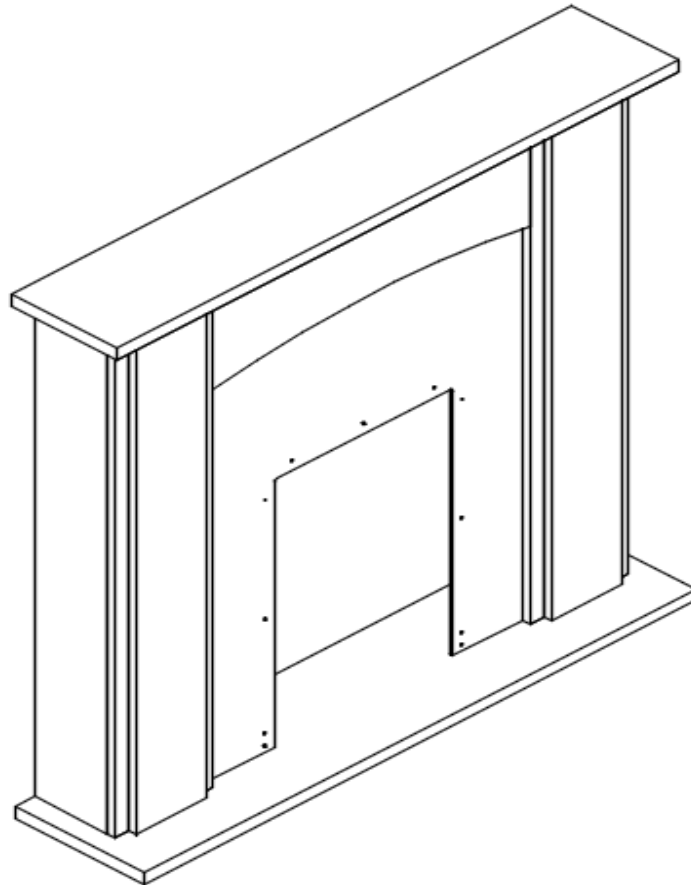

next

CAMBRIDGE FIREPLACE

Assembly instructions

Actual product size
H115 x W126 x D29 cm

Need Help?

With: Assembly instructions
Missing or damaged parts

IMPORTANT – RETAIN FOR FUTURE REFERENCE

CALL: 0333 777 8999