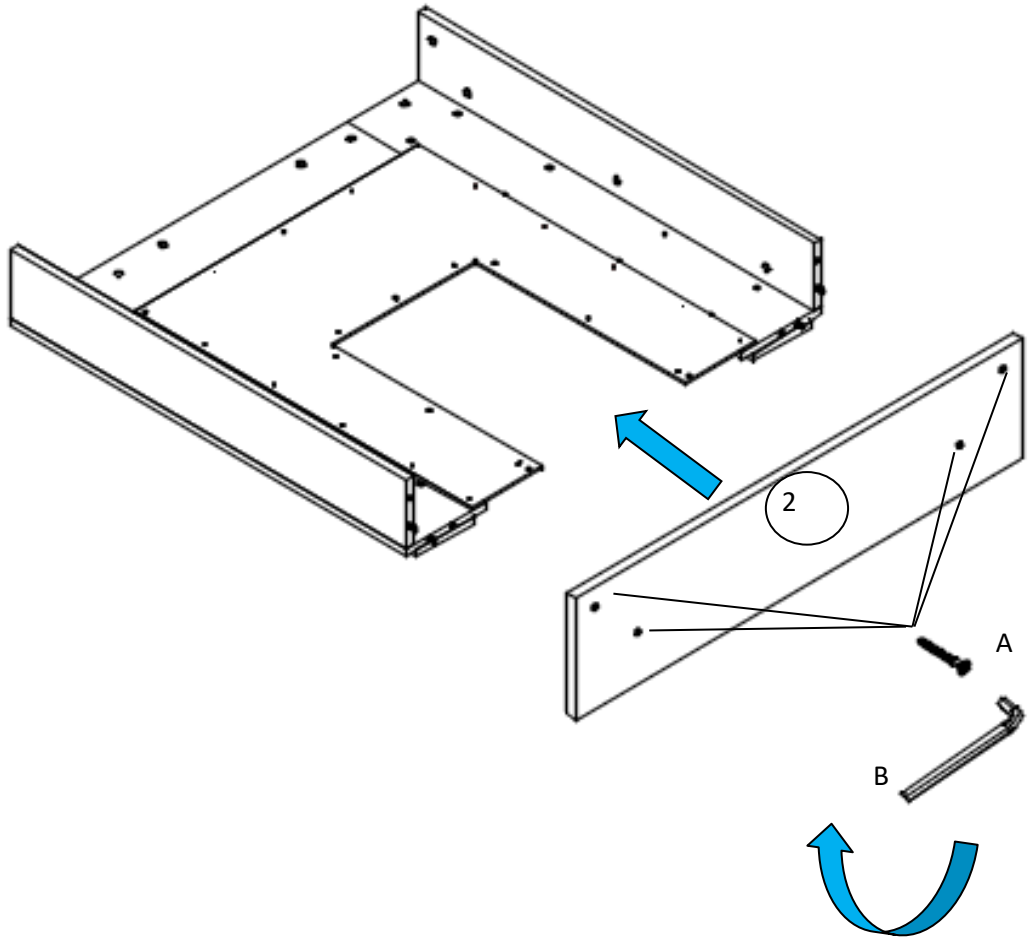

Fixtures and fittings supplied(actual size)

Ref	Dimensions	Quantity	*Extra Fittings
A	7X50	4	0

Fixtures and fittings supplied(not to scale)

Ref	Dimensions	Visual	Qty
B	N/A		2

1

PUSH THE TWO PANELS TOGETHER ALLOWING THE DOWEL TO ALIGN WITH THE HOLE

TURN THE CAM IN A CLOCKWISE DIRECTION

WHEN TIGHTENING THE CAM

TURN THE CAM IN A CLOCKWISE DIRECTION UNTIL THE ARROW POINTS IN THE POSITIONS SHOWN IN THE DIAGRAMS BELOW

START

MINIMUM LOCK

MAXIMUM LOCK

2

AX4