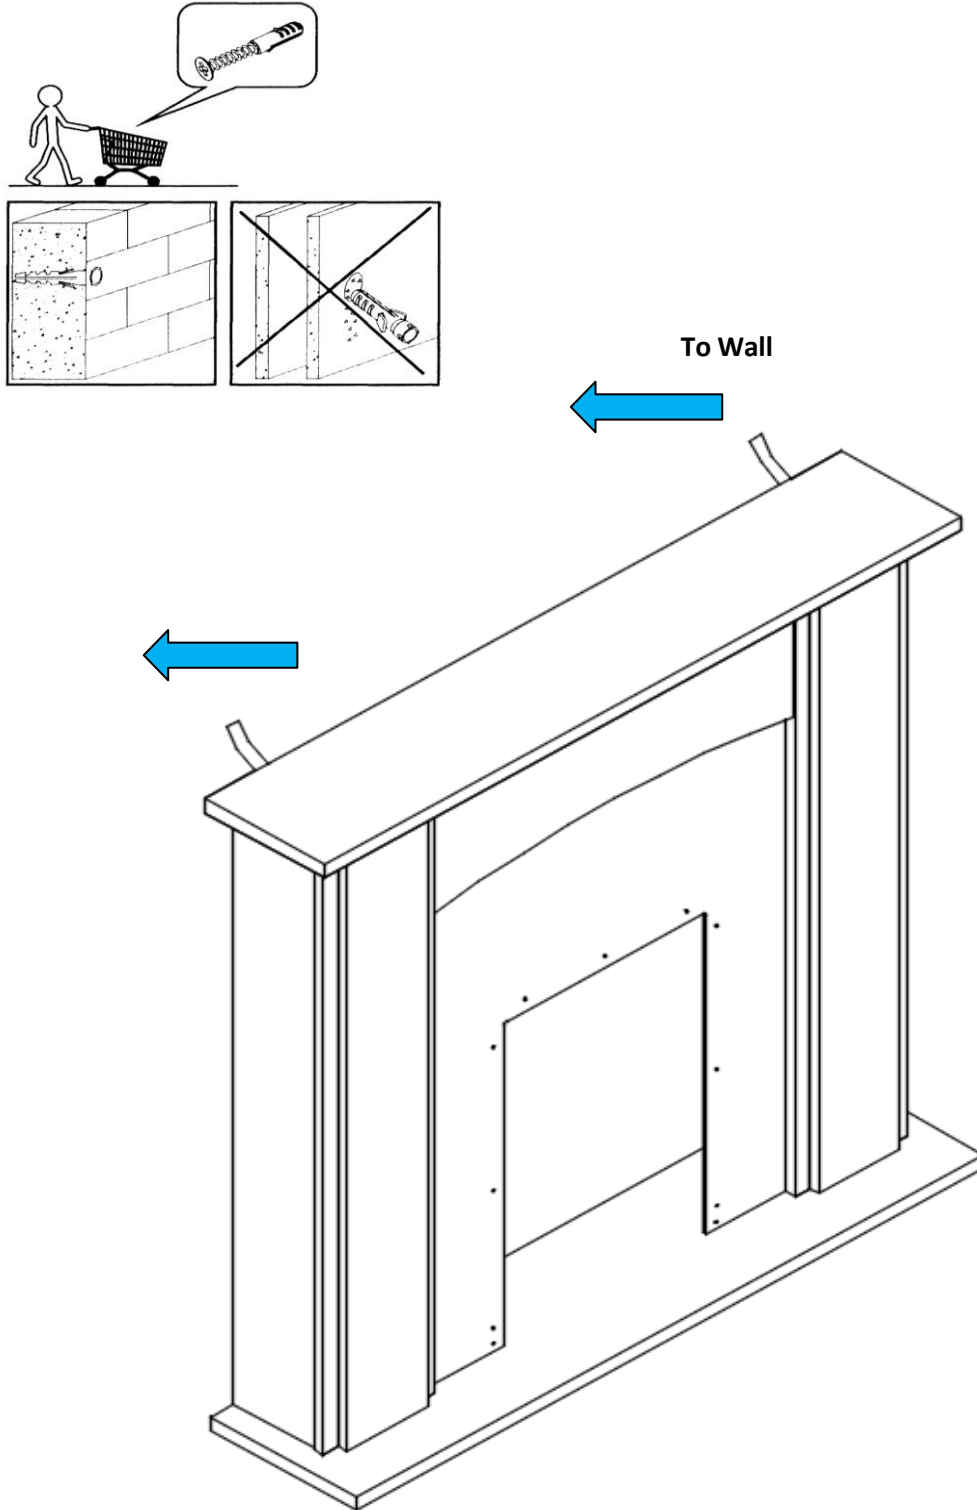

Assembly instructions

4