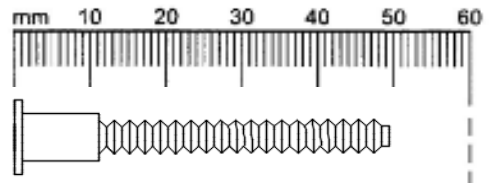

Fixtures and fittings supplied(actual size)

Ref	Dimensions	Quantity	*Extra Fittings
A	7X50	4	0

Fixtures and fittings supplied(not to scale)

Ref	Dimensions	Visual	Qty
B	N/A		2

1

PUSH THE TWO PANELS TOGETHER ALLOWING THE DOWEL TO ALIGN WITH THE HOLE