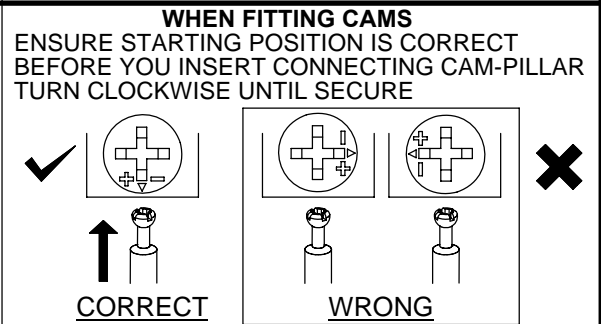

AA x 8

8 x 30mm

AB x 8

6 x 41mm

2

x2