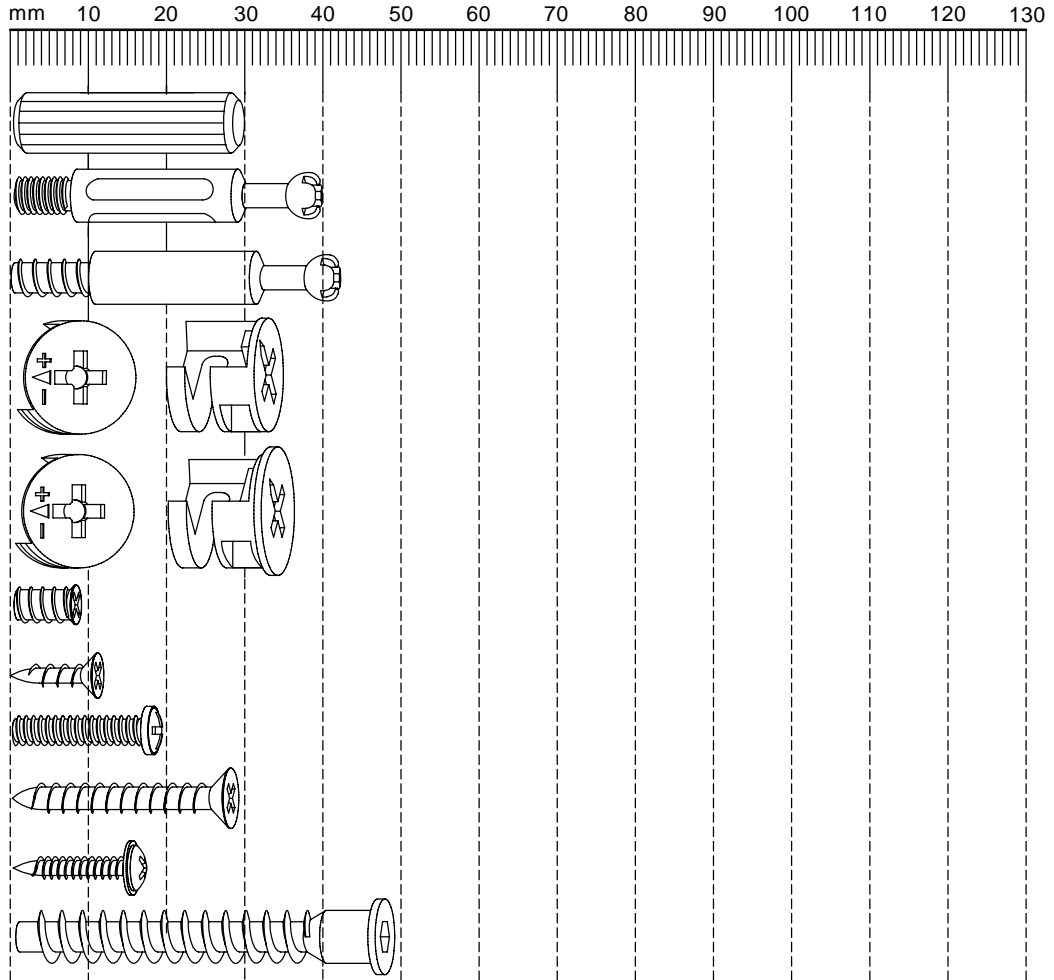

Fixtures and fittings supplied (actual size)

Ref	Dimensions	Qty
AA	8 x 30mm	36
AB	6 x 41mm	37
AC	6 x 44mm	9
AD	15 x 12mm	22
AE	15 x 12mm	24
AF	6 x 8mm	36
AM	3 x 12mm	36
AH	4 x 18mm	16
AJ	4 x 30mm	34
AK	3 x 16mm	28
AL	7 x 50mm	2

Fixtures and fittings supplied(not to scale)

Ref	Dimensions	Visual	Qty	Ref	Dimensions	Visual	Qty	Ref	Dimensions	Visual	Qty
AW	N/A		1	AT	350mm		6				
AQ	350mm		6	AU	128mm		8				
AR	350mm		6	AV	4mm		1				
AS	350mm		6