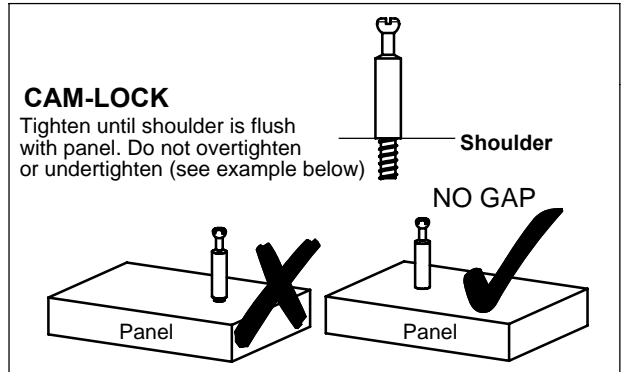

1

x2

AA x 8

8 x 30mm

AB x 8

6 x 41mm

2

x2

AE x 8

15 x 12mm