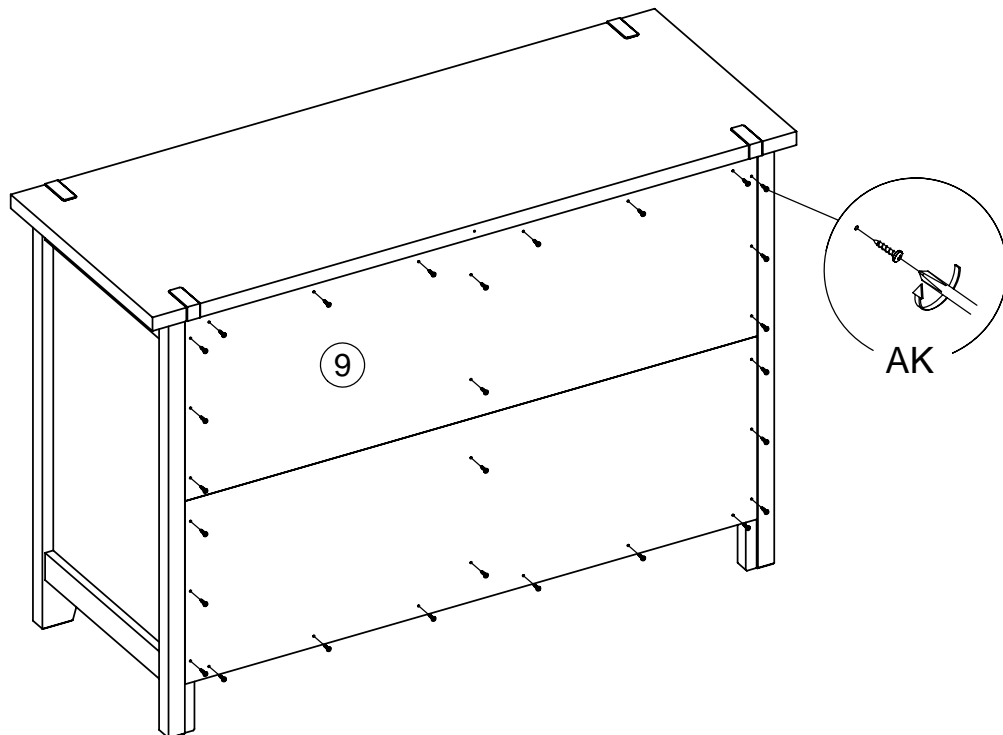

AV x 1	4mm
AL x 2	7 x 50mm
AJ x 2	4 x 30mm
not supplied	
AD x 1	15 x 12mm
not supplied	

18

AD x 8	15 x 12mm
not supplied	

19

20

21

PH not supplied	AD x 13 15 x 12mm
PH not supplied	AJ x 4 4 x 30mm

22

next

CLARENDON WIDE CHEST
775235

Actual product size
H78.8 x W118 x D45cm