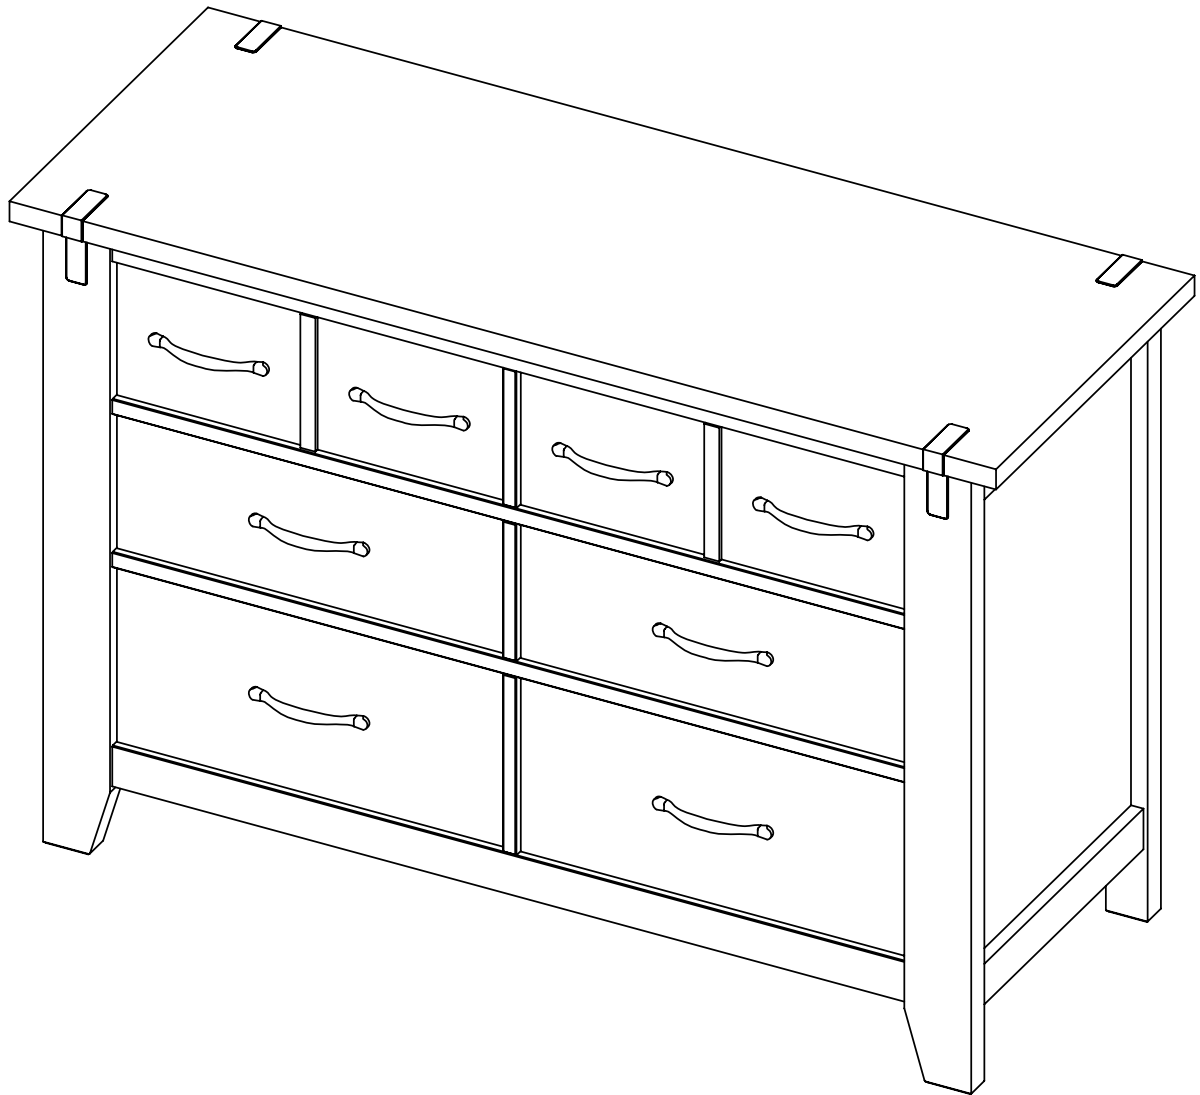

next

CLARENDON WIDE CHEST

775235

Assembly instructions

Actual product size
H78.8 x W118 x D45cm

Need Help?

With: Assembly instructions
Missing or damaged parts

CALL: 0333 777 8999