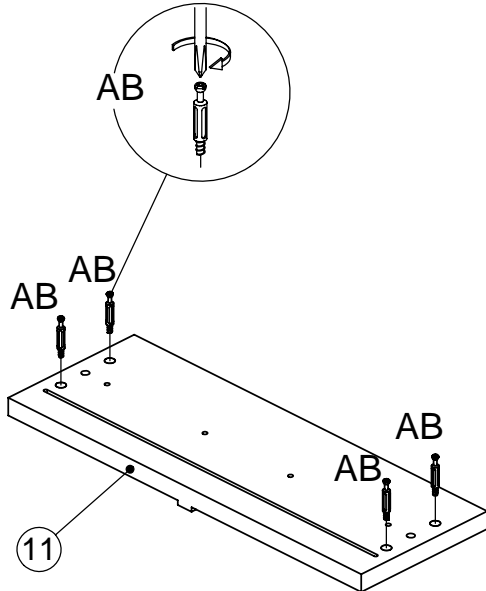

1

x2

AA x 8

8 x 30mm

AB x 8

6 x 41mm

2

x2

AE x 8

15 x 12mm