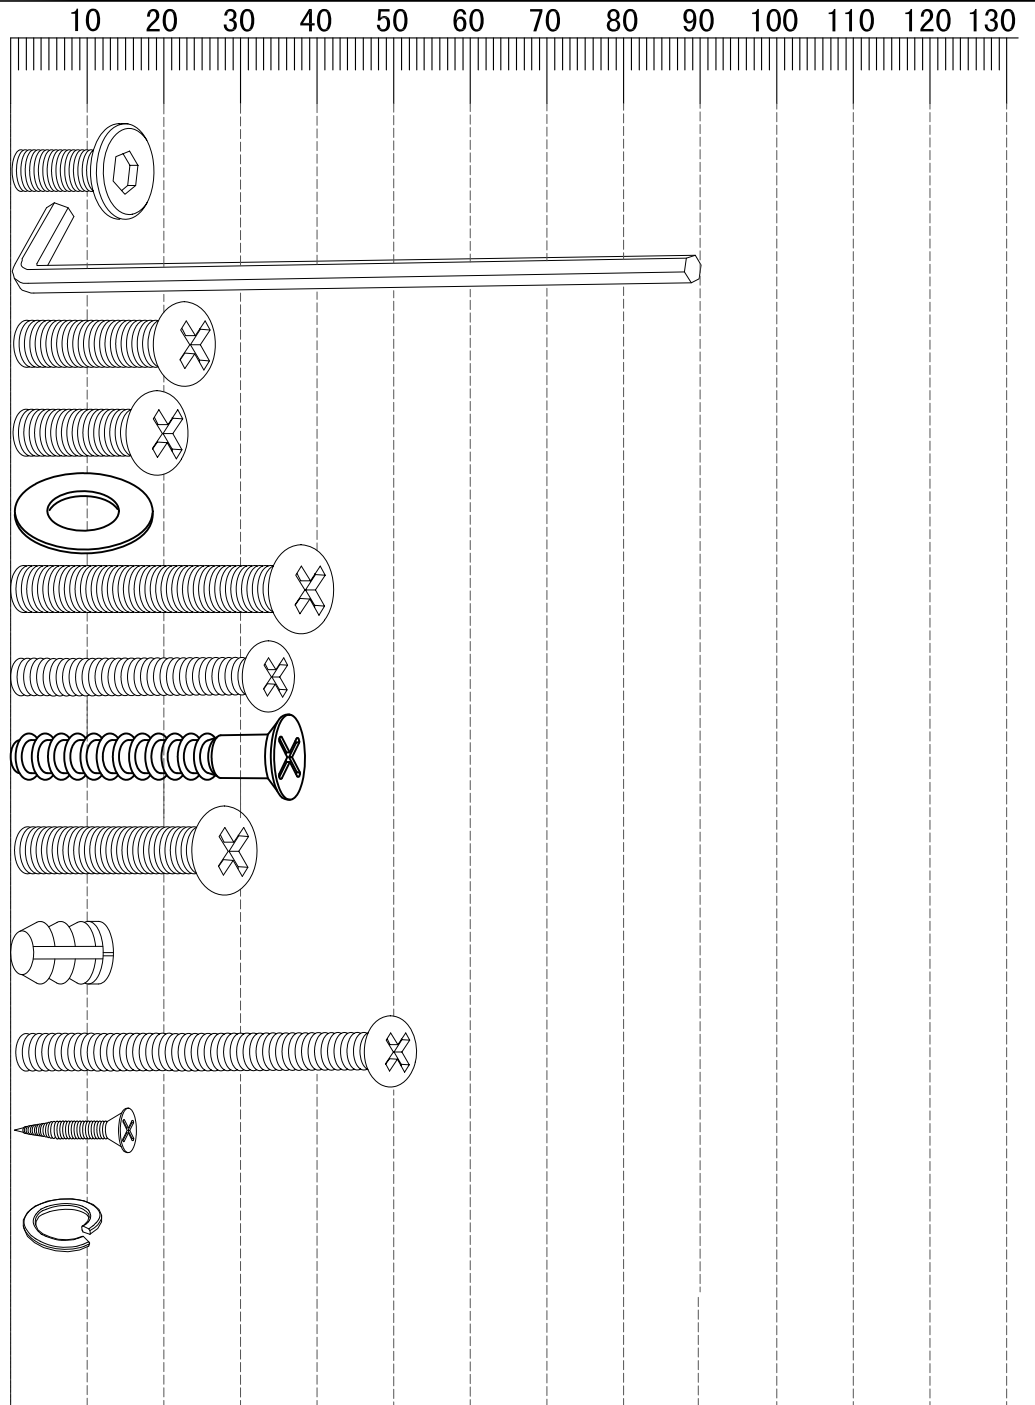

Ref	Dimensions	Visal	Qty	Ctn
1	Headboard		1	1
2	Footboard		1	2
3	side rail		1	2
4	side rail		1	2
5	Brackets		2	2
6	Center Support		1	2
7	Support legs		2	2
8	Brackets & Footboard feet		2	2
9	Headboard Feet		2	2

Assembly instructions

Ref	Dimensions	Qty
A	M8x18	4
B	M5	2
C	M8x25	8
D	M8x20	6
E	M8x19*2	22
F	M8x40	2
G	M6x35	6
H	M7x38	28
I	M8x30	6
J	M6x13	8
K	M6x50	4
L	M8x16	16
M	M8	4

(Items not shown scale)

Assembly instructions