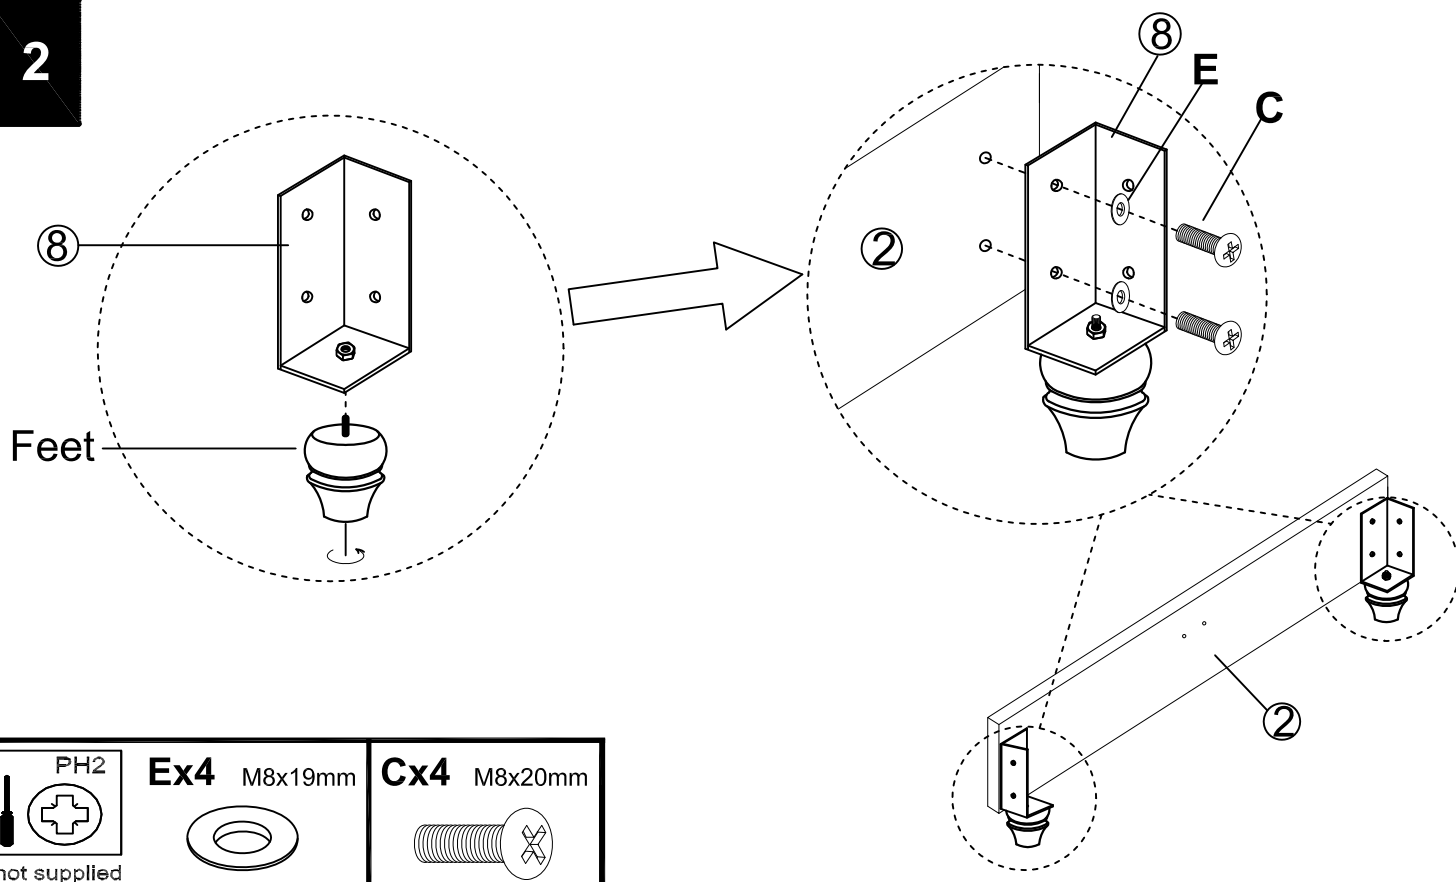

Ref	Dimensions	Visual	Qty	Ctn
1	Headboard		1	1
2	Footboard		1	2
3	side rail		1	2
4	side rail		1	2
5	Center Support		1	2

Ref	Dimensions	Visual	Qty	Ctn
6	Brackets		2	2
7	Support legs (170mm-260mm)		2	2
8	Brackets		2	2
9	Slats		32	3

Assembly instructions

Ref	Dimensions	Qty
A	M8x18	4
B	M5	2
C	M8x20	14
D	M8x40	2
E	M8x19	16
F	M8	4
G	M6x13	8
H	M6x35	4
I	M6x40	4

(Items not shown scale)

NOT SUPPLIED

Assembly instructions

1

2

Assembly instructions

3

4

Ax4 M8x18mm

Assembly instructions

5

6

Assembly instructions

7