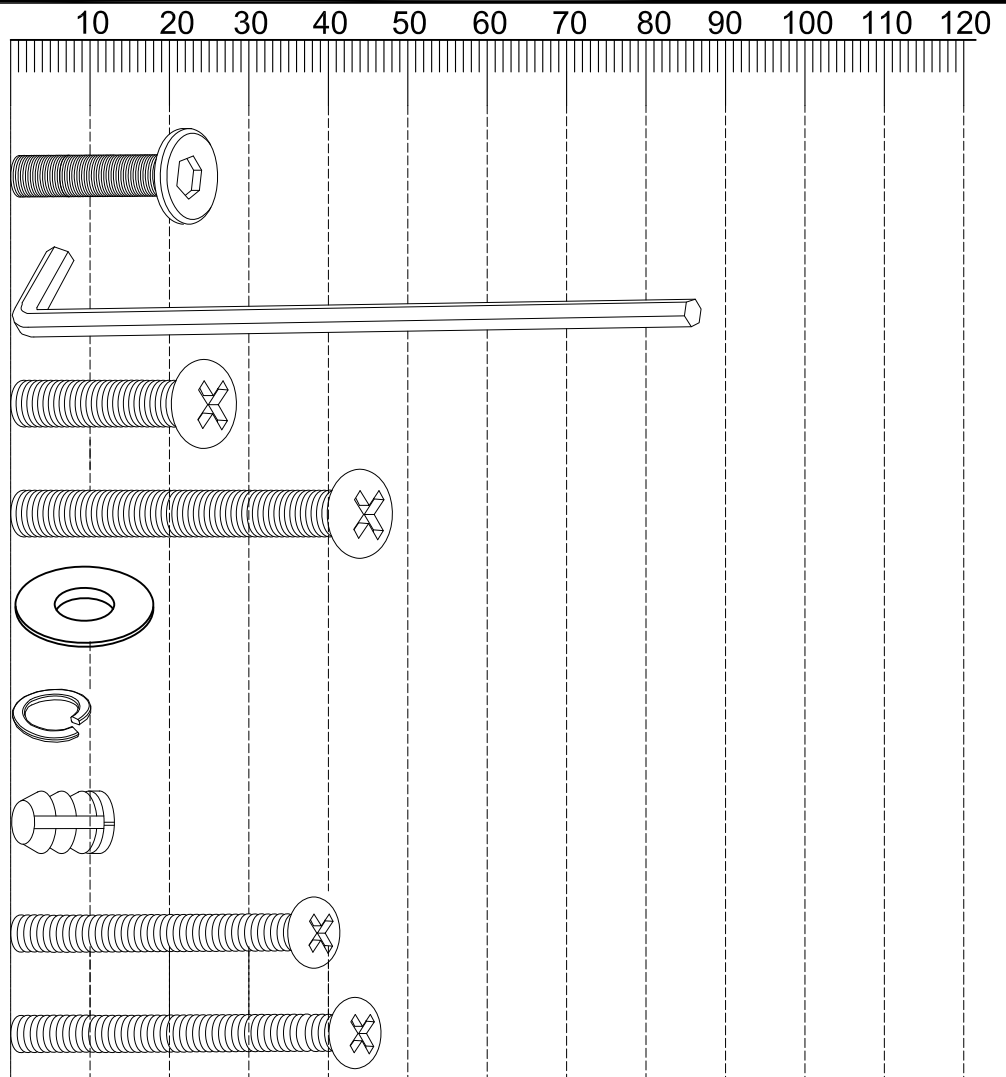

Ref	Dimensions	Visual	Qty	Ctn
1	Headboard		1	1
2	Footboard		1	2
3	side rail		1	2
4	side rail		1	2
5	Center Support		1	2

Ref	Dimensions	Visual	Qty	Ctn
6	Brackets		2	2
7	Support legs (170mm-260mm)		2	2
8	Brackets		2	2
9	Slats		32	3

Assembly instructions

Ref	Dimensions	Qty
A	M8x18	4
B	M5	2
C	M8x20	14
D	M8x40	2
E	M8x19	16
F	M8	4
G	M6x13	8
H	M6x35	4
I	M6x40	4

(Items not shown scale)

NOT SUPPLIED

Assembly instructions

1

2

Assembly instructions