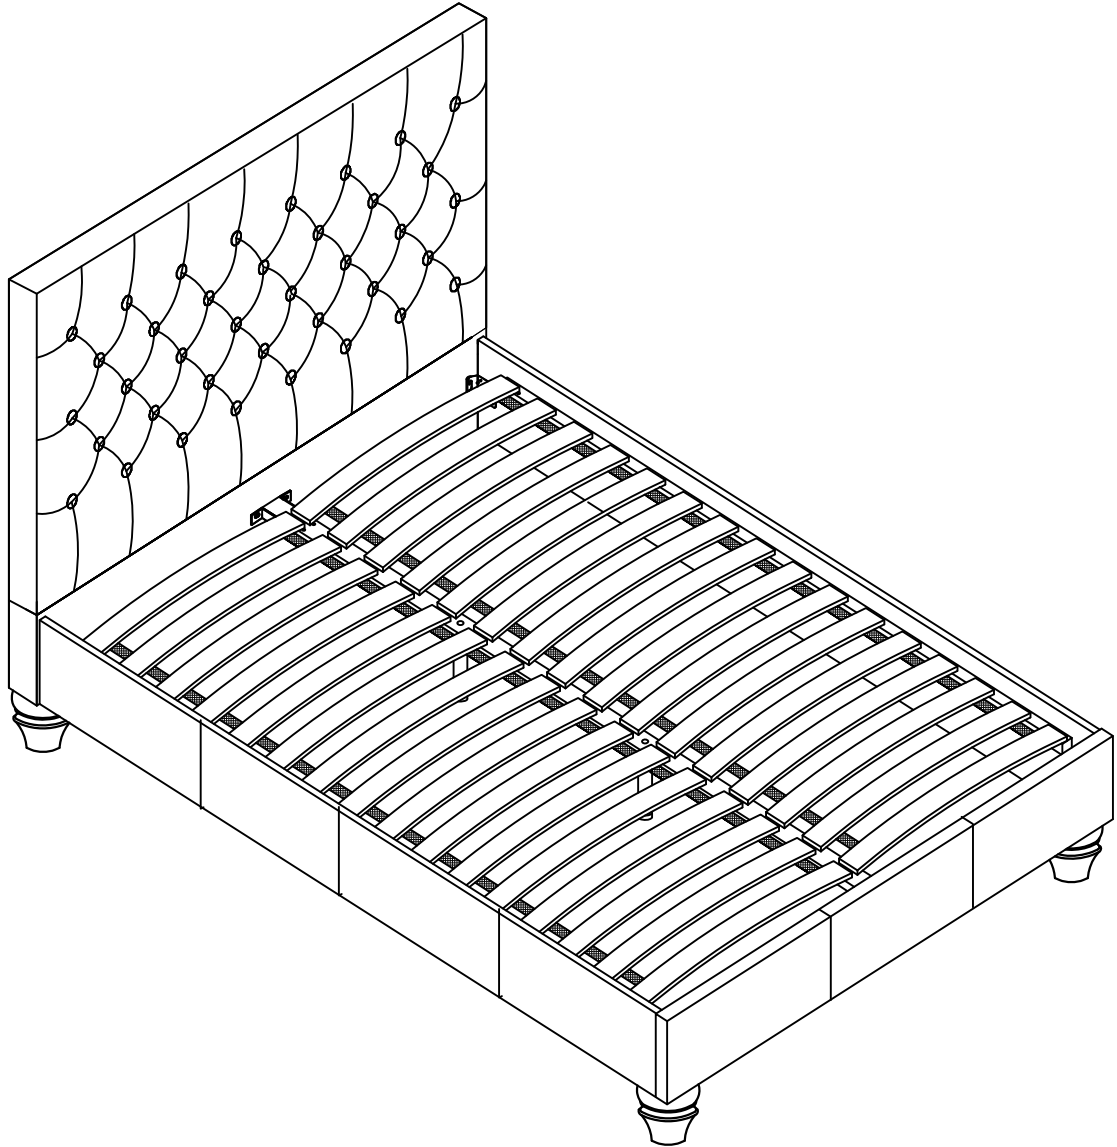

W159cm X L214cm X H105cm

Fabric content

462231-19%polyester,51%wool,30%viscose
742181-11%polyester,46%cotton,43%viscose
813495-100%polyester
702726-100%polyester
681175-50%polyester,50%viscose
934160-50%polyester,50%viscose
198999-50%polyester,50%viscose
466945-100%polyester