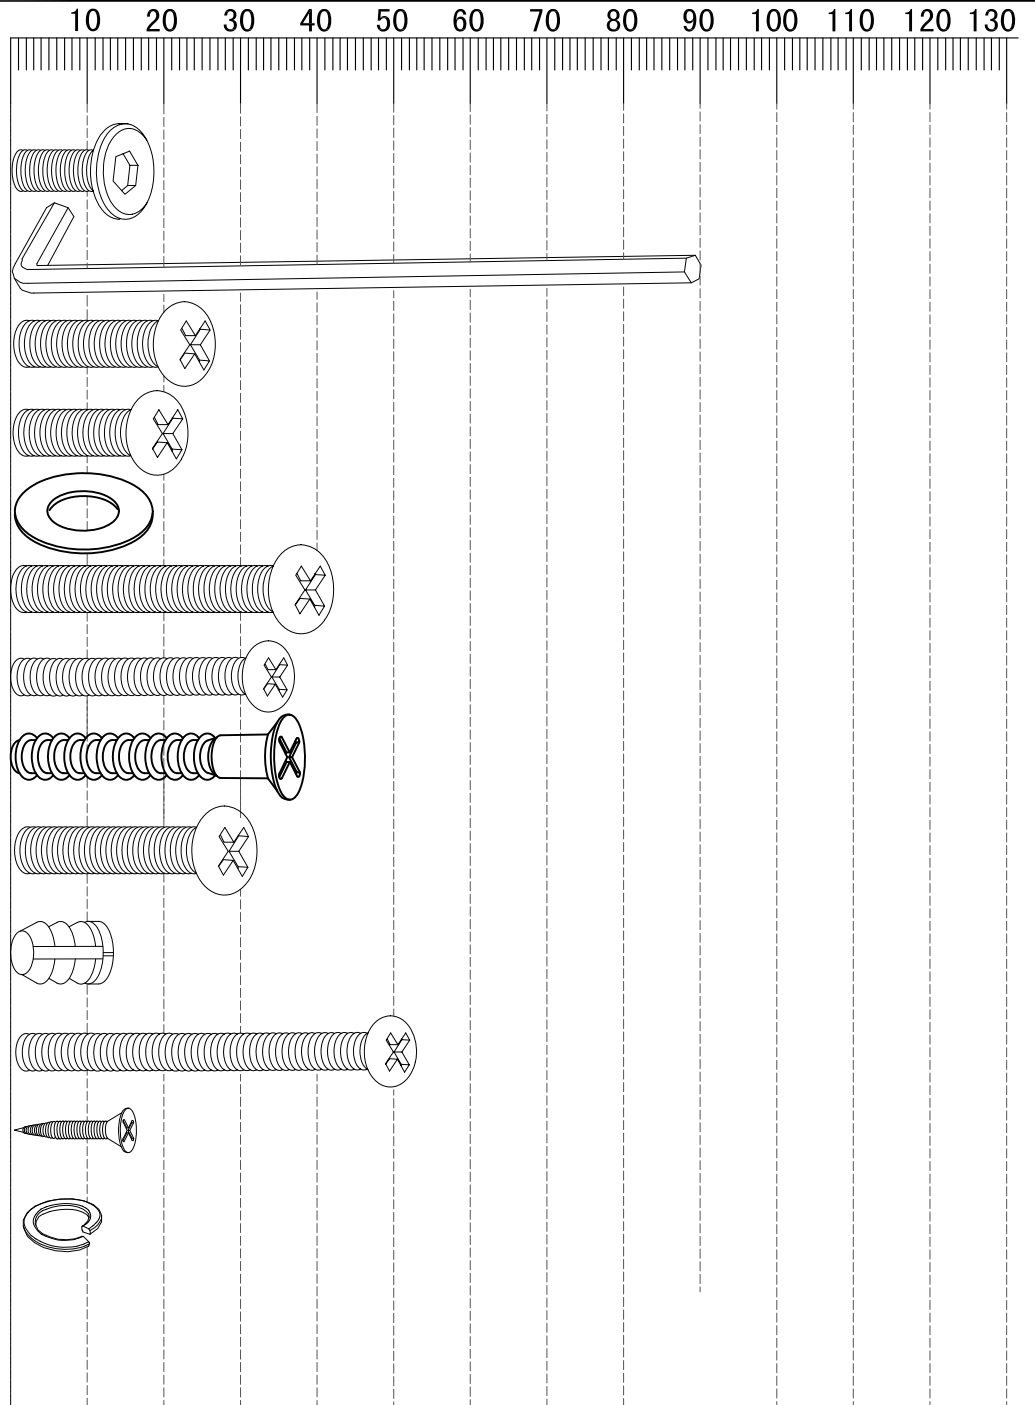

### Assembly instructions

Components supplied. Please use this guide if you require replacement parts.

Ref	Dimensions	Visal	Qty	Ctn
1	Headboard		1	1
2	Footboard		1	2
3	side rail		1	2
4	side rail		1	2
5	Brackets		2	2
6	Center Support		1	2
7	Support legs		2	2
8	Brackets & Footboard feet		2	2
9	Headboard Feet		2	2

### Assembly instructions

Ref	Dimensions	Qty
A	M8x18	4
B	M5	2
C	M8x25	8
D	M8x20	6
E	M8x19*2	22
F	M8x40	2
G	M6x35	6
H	M7x38	28
I	M8x30	6
J	M6x13	8
K	M6x50	4
L	M8x16	16
M	M8	4

(Items not shown scale)