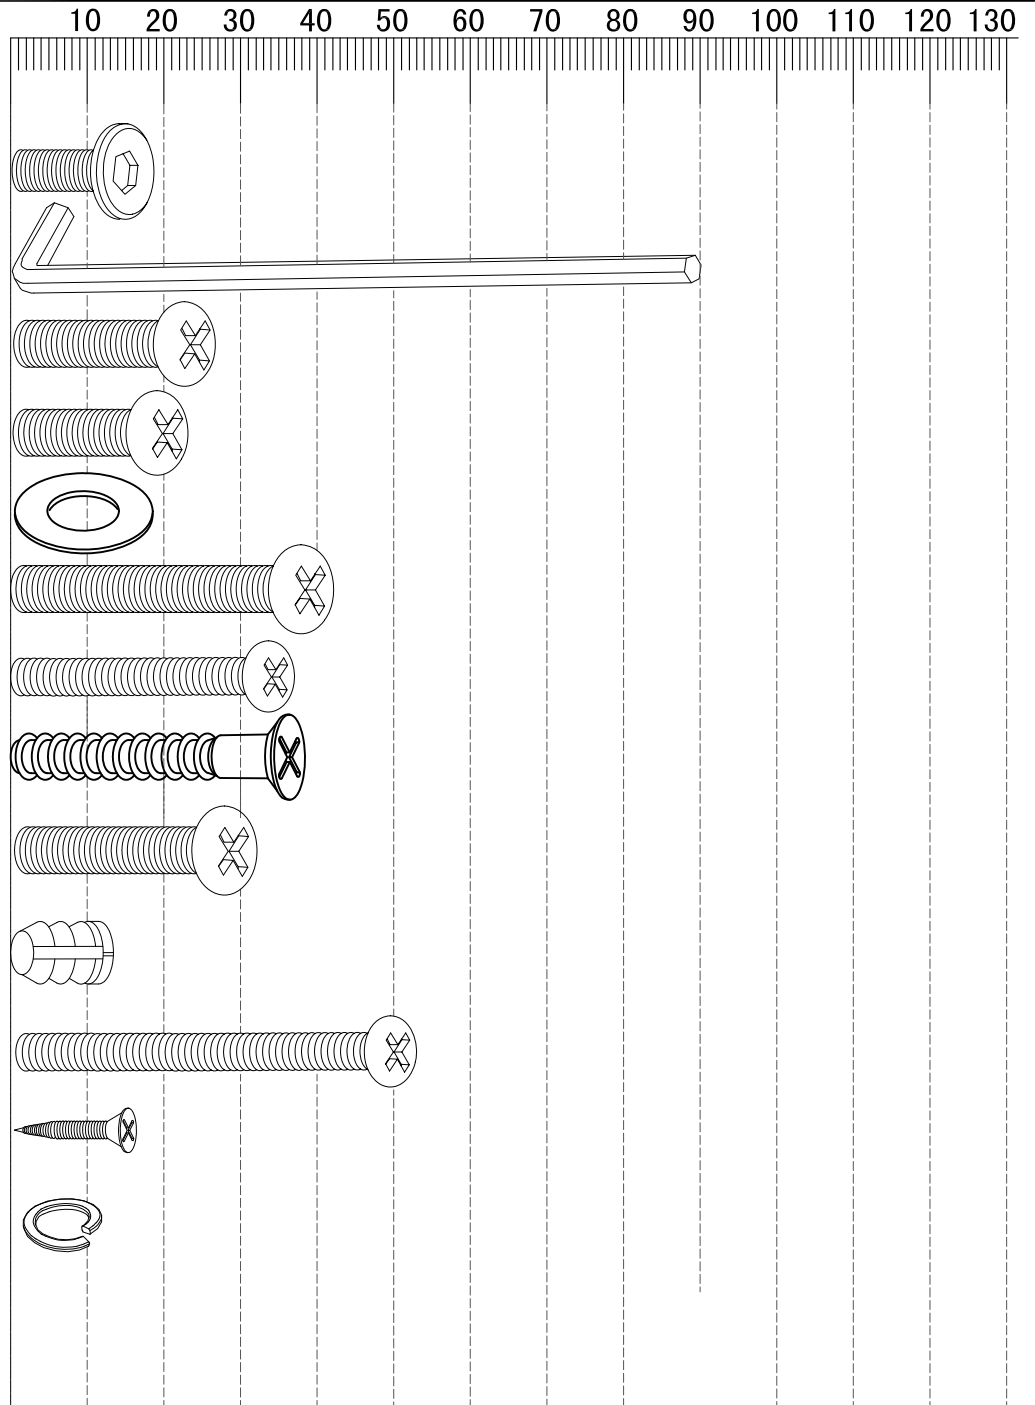

Ref	Dimensions	Visal	Qty	Ctn
1	Headboard		1	1
2	Footboard		1	2
3	side rail		1	2
4	side rail		1	2
5	Brackets		2	2
6	Center Support		1	2
7	Support legs		2	2
8	Brackets & Footboard feet		2	2
9	Headboard Feet		2	2

Assembly instructions

Ref	Dimensions	Qty
A	M8x18	4
B	M5	2
C	M8x25	8
D	M8x20	6
E	M8x19*2	22
F	M8x40	2
G	M6x35	6
H	M7x38	28
I	M8x30	6
J	M6x13	8
K	M6x50	4
L	M8x16	16
M	M8	4

(Items not shown scale)

Assembly instructions