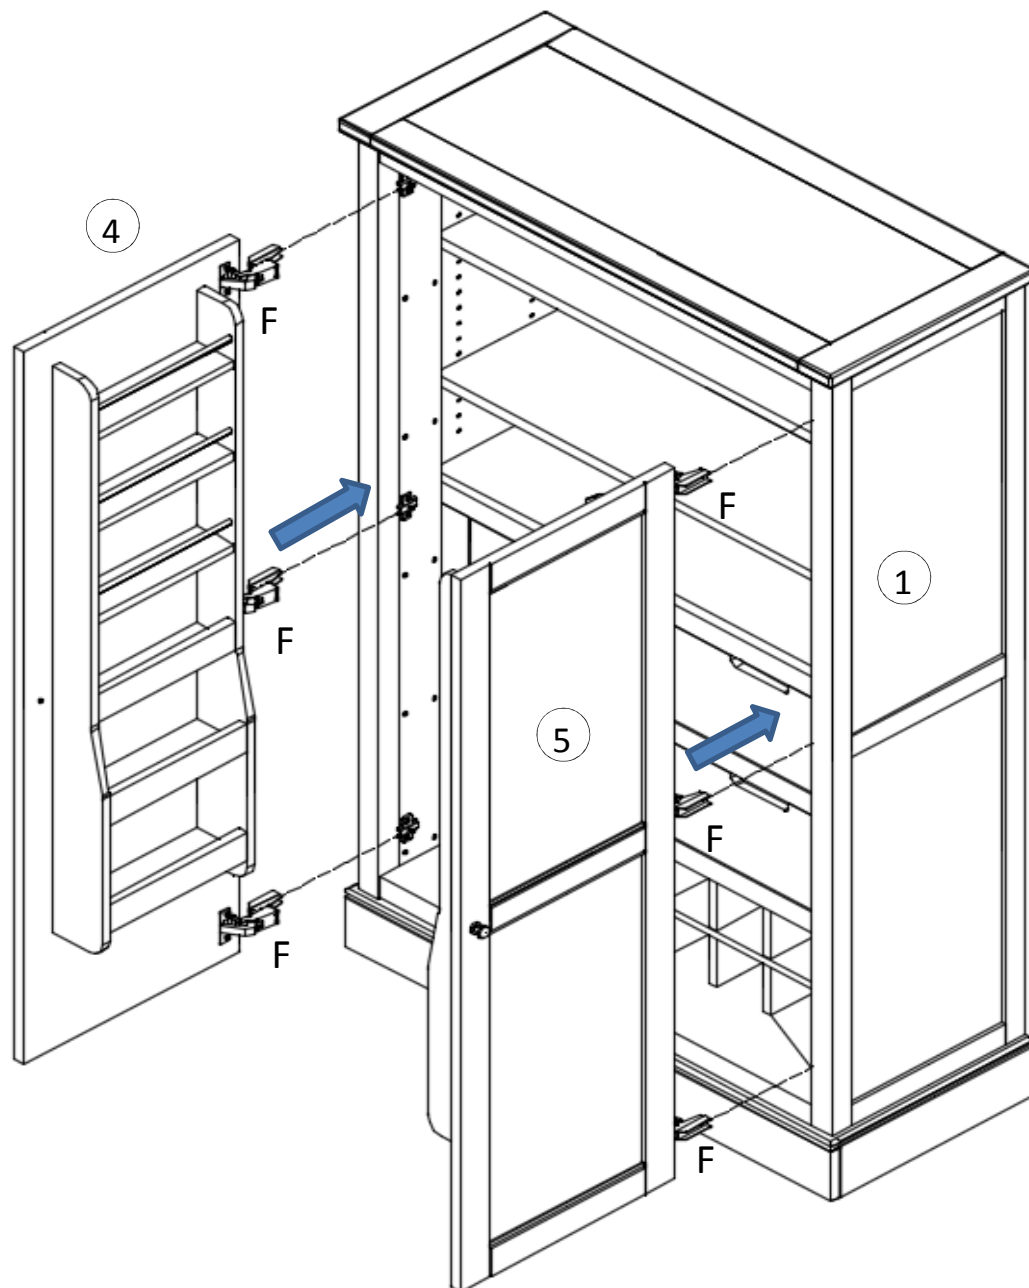

Ref	Dimensions	Visual	Qty	Ctn
1	172x107.5cm		1	1
2	38.8x25.8cm		4	1
3	98.2x26.9cm		2	1
4	148x46.9cm		1	1
5	148x46.9cm		1	1

next

SHAFTESBURY CUPBOARD
409700, 836728
Assembly instructions

Fixtures and fittings supplied(actual size)

Ref	Dimensions	Quantity	*Extra Fittings
A	4x16	12	0
B	24x22	2	0
C	4x27	2	0

Fixtures and fittings supplied(not to scale)

Ref	Dimensions	Visual	Qty
D	N/A		8
F	N/A		6

1

D x 8

2

next

SHAFTESBURY CUPBOARD
409700, 836728
Assembly instructions

 PH2 not supplied	Ax12 4x16 	 PH2 not supplied	Cx2 M4x27 	Bx2 24x22 	Fx6 	N/A
--	---	--	---	---	--	-----

5

6

7

next SHAFTESBURY CUPBOARD
409700, 836728
Assembly instructions

Actual product size
H172x W107.5 x D45cm