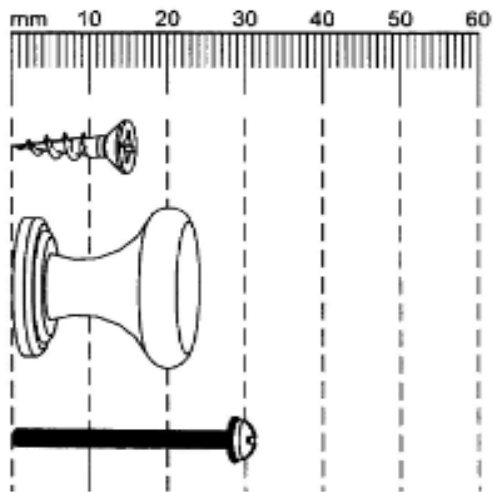

Ref	Dimensions	Visual	Qty	Ctn
1	172x107.5cm		1	1
2	38.8x25.8cm		4	1
3	98.2x26.9cm		2	1
4	148x46.9cm		1	1
5	148x46.9cm		1	1

next

SHAFTESBURY CUPBOARD
409700, 836728
Assembly instructions

Fixtures and fittings supplied(actual size)

Ref	Dimensions	Quantity	*Extra Fittings
A	4x16	12	0
B	24x22	2	0
C	4x27	2	0

Fixtures and fittings supplied(not to scale)

Ref	Dimensions	Visual	Qty
D	N/A		8
F	N/A		6

1

D x 8

2

next

SHAFTESBURY CUPBOARD
409700, 836728
Assembly instructions