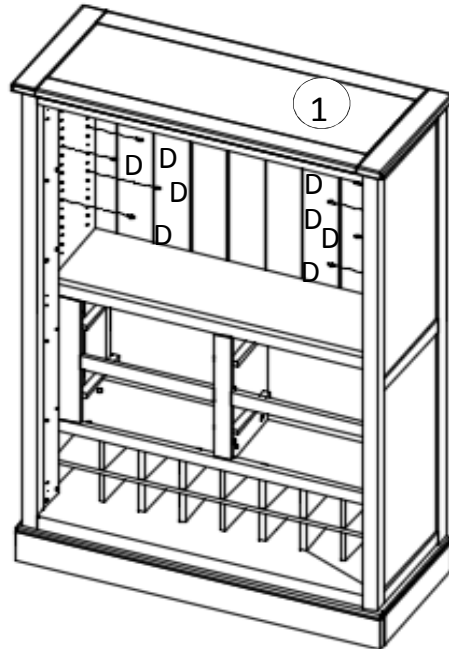

Ref	Dimensions	Visual	Qty	Ctn
1	172x107.5cm		1	1
2	38.8x25.8cm		4	1
3	98.2x26.9cm		2	1
4	148x46.9cm		1	1
5	148x46.9cm		1	1

next

SHAFTESBURY CUPBOARD
409700, 836728
Assembly instructions

Fixtures and fittings supplied(actual size)

Ref	Dimensions	Quantity	*Extra Fittings
A	4x16	12	0
B	24x22	2	0
C	4x27	2	0

Fixtures and fittings supplied(not to scale)

Ref	Dimensions	Visual	Qty
D	N/A		8
F	N/A		6

1

D x 8

2

next

SHAFTESBURY CUPBOARD
409700, 836728
Assembly instructions

 PH2 not supplied	Ax12 4x16 	 PH2 not supplied	Cx2 M4x27 	Bx2 24x22 	Fx6 	N/A
--	---	--	---	---	--	-----

5

6

7

next SHAFTESBURY CUPBOARD
409700, 836728
Assembly instructions

Actual product size
H172x W107.5 x D45cm