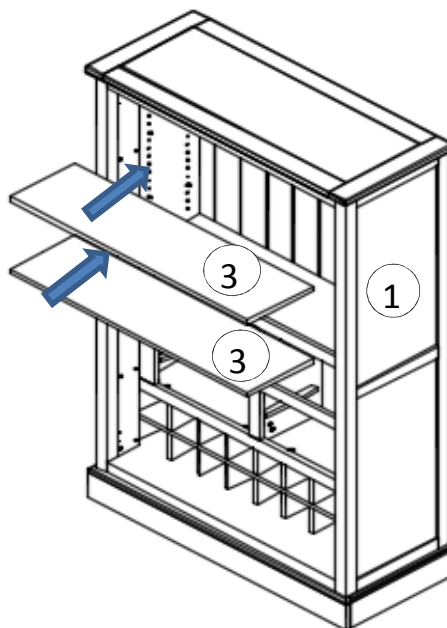

Ref	Dimensions	Visual	Qty	Ctn
1	172x107.5cm		1	1
2	38.8x25.8cm		4	1
3	98.2x26.9cm		2	1
4	148x46.9cm		1	1
5	148x46.9cm		1	1

next

SHAFTESBURY CUPBOARD
409700, 836728
Assembly instructions

Fixtures and fittings supplied(actual size)

Ref	Dimensions	Quantity	*Extra Fittings
A	4x16	12	0
B	24x22	2	0
C	4x27	2	0

Fixtures and fittings supplied(not to scale)

Ref	Dimensions	Visual	Qty
D	N/A		8
F	N/A		6

1

D x 8

2

next

SHAFTESBURY CUPBOARD
409700, 836728
Assembly instructions

 PH2 not supplied	Ax12 4x16 	 PH2 not supplied	Cx2 M4x27 	Bx2 24x22 	Fx6 	N/A
--	---	--	---	---	--	-----

5

6

7

next SHAFTESBURY CUPBOARD
409700, 836728
Assembly instructions

Actual product size
H172x W107.5 x D45cm