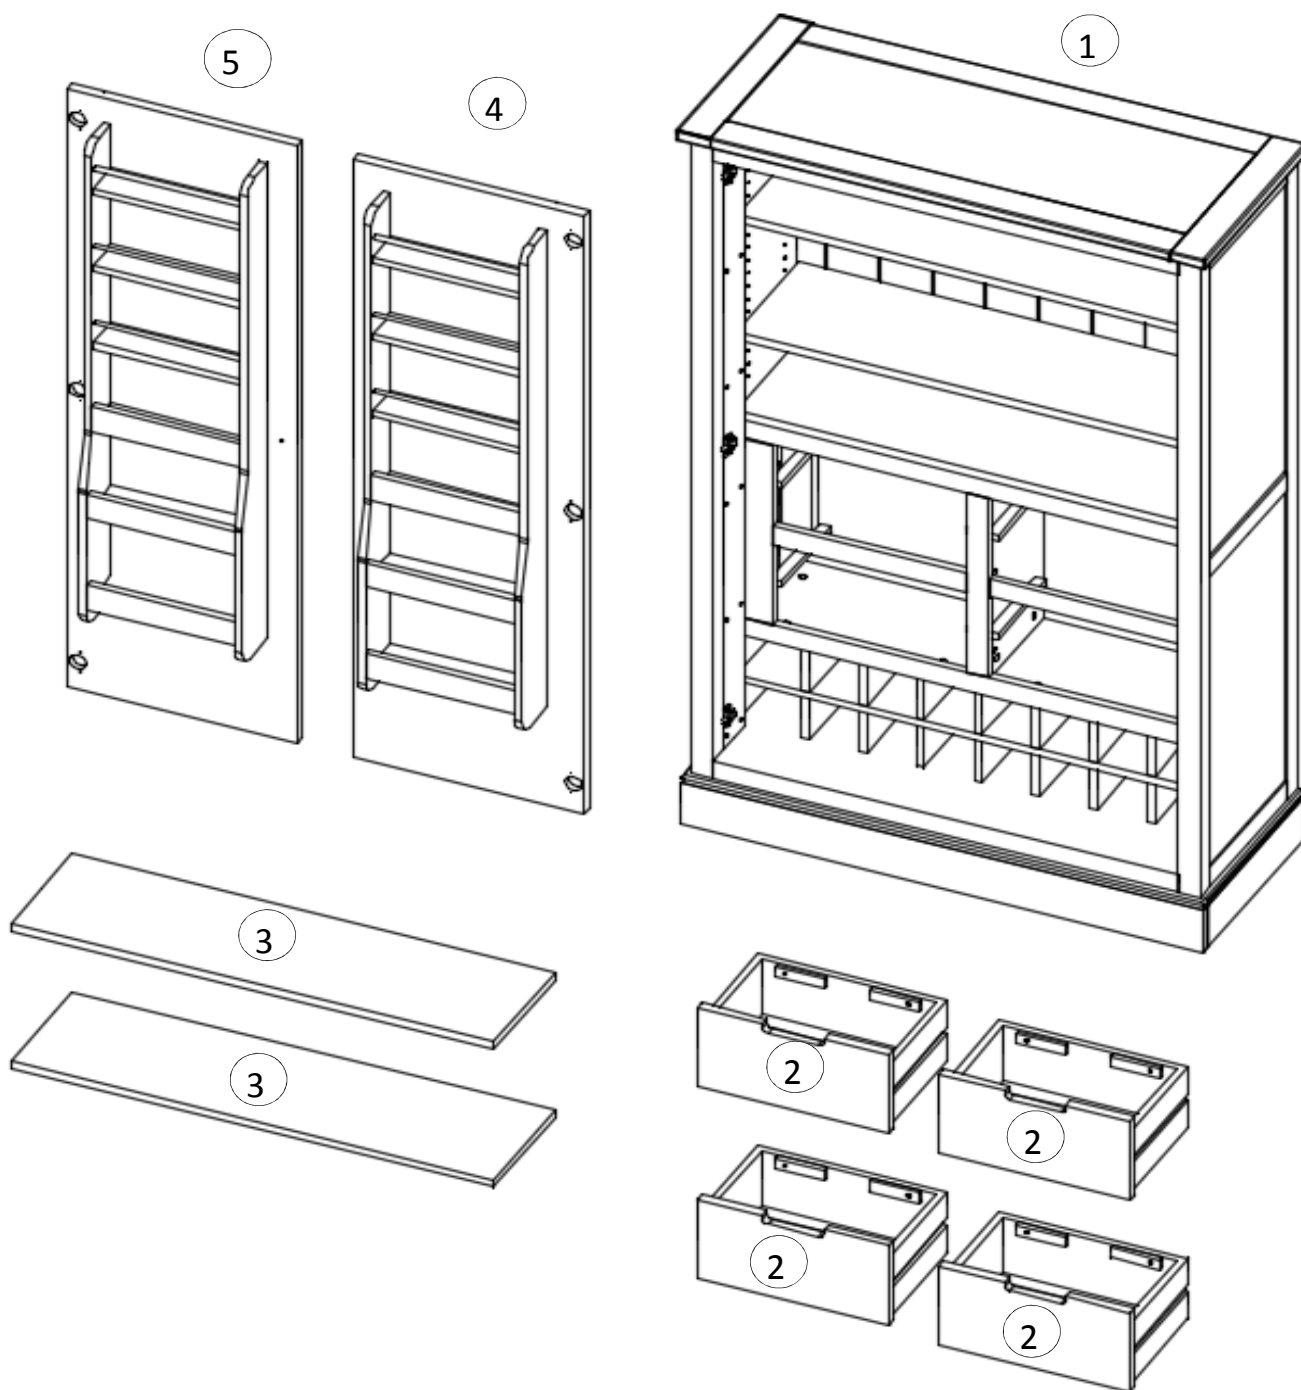

GETTING TO KNOW YOUR PRODUCT

GETTING TO KNOW YOUR PRODUCT

Ref	Dimensions	Visual	Qty	Ctn
1	172x107.5cm		1	1
2	38.8x25.8cm		4	1
3	98.2x26.9cm		2	1
4	148x46.9cm		1	1
5	148x46.9cm		1	1