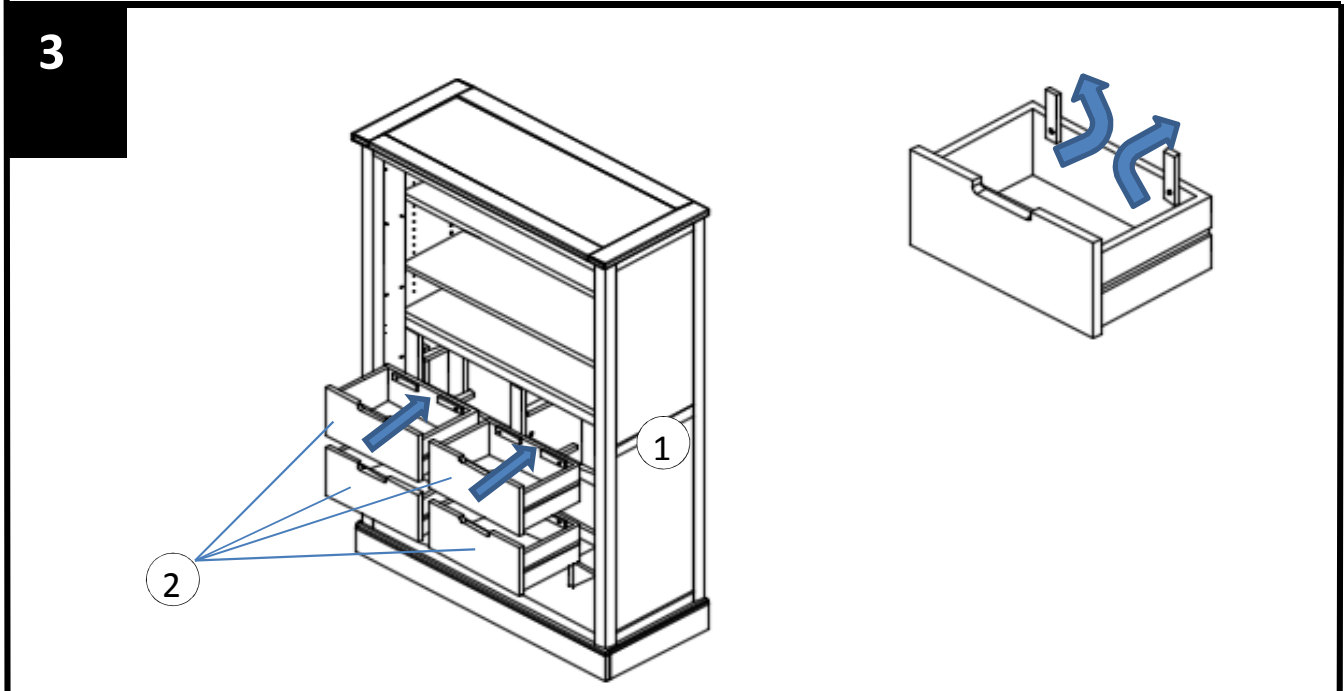

Ref	Dimensions	Visual	Qty	Ctn
1	172x107.5cm		1	1
2	38.8x25.8cm		4	1
3	98.2x26.9cm		2	1
4	148x46.9cm		1	1
5	148x46.9cm		1	1

next

SHAFTESBURY CUPBOARD
409700, 836728
Assembly instructions

Fixtures and fittings supplied(actual size)

Ref	Dimensions	Quantity	*Extra Fittings
A	4x16	12	0
B	24x22	2	0
C	4x27	2	0

Fixtures and fittings supplied(not to scale)

Ref	Dimensions	Visual	Qty
D	N/A		8
F	N/A		6

1

D x 8

2

next

SHAFTESBURY CUPBOARD
409700, 836728
Assembly instructions

 PH2 not supplied	Ax12 4x16 	 PH2 not supplied	Cx2 M4x27 	Bx2 24x22 	Fx6 	N/A
--	---	--	---	---	--	-----

5

6

7

next SHAFTESBURY CUPBOARD
409700, 836728
Assembly instructions

Actual product size
H172x W107.5 x D45cm