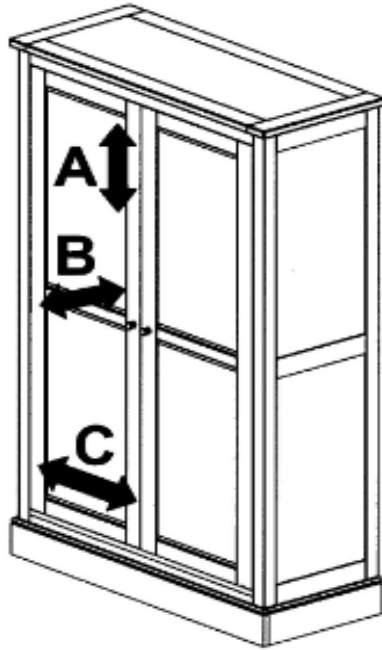

Ref	Dimensions	Visual	Qty	Ctn
1	172x107.5cm		1	1
2	38.8x25.8cm		4	1
3	98.2x26.9cm		2	1
4	148x46.9cm		1	1
5	148x46.9cm		1	1

next

SHAFTESBURY CUPBOARD
409700, 836728
Assembly instructions

Fixtures and fittings supplied(actual size)

Ref	Dimensions	Quantity	*Extra Fittings
A	4x16	12	0
B	24x22	2	0
C	4x27	2	0

Fixtures and fittings supplied(not to scale)

Ref	Dimensions	Visual	Qty
D	N/A		8
F	N/A		6

1

D x 8

2

next

SHAFTESBURY CUPBOARD
409700, 836728
Assembly instructions

 PH2 not supplied	Ax12 4x16 	 PH2 not supplied	Cx2 M4x27 	Bx2 24x22 	Fx6 	N/A
--	---	--	---	---	--	-----

5

6

7

next SHAFTESBURY CUPBOARD
409700, 836728
Assembly instructions

Actual product size
H172x W107.5 x D45cm