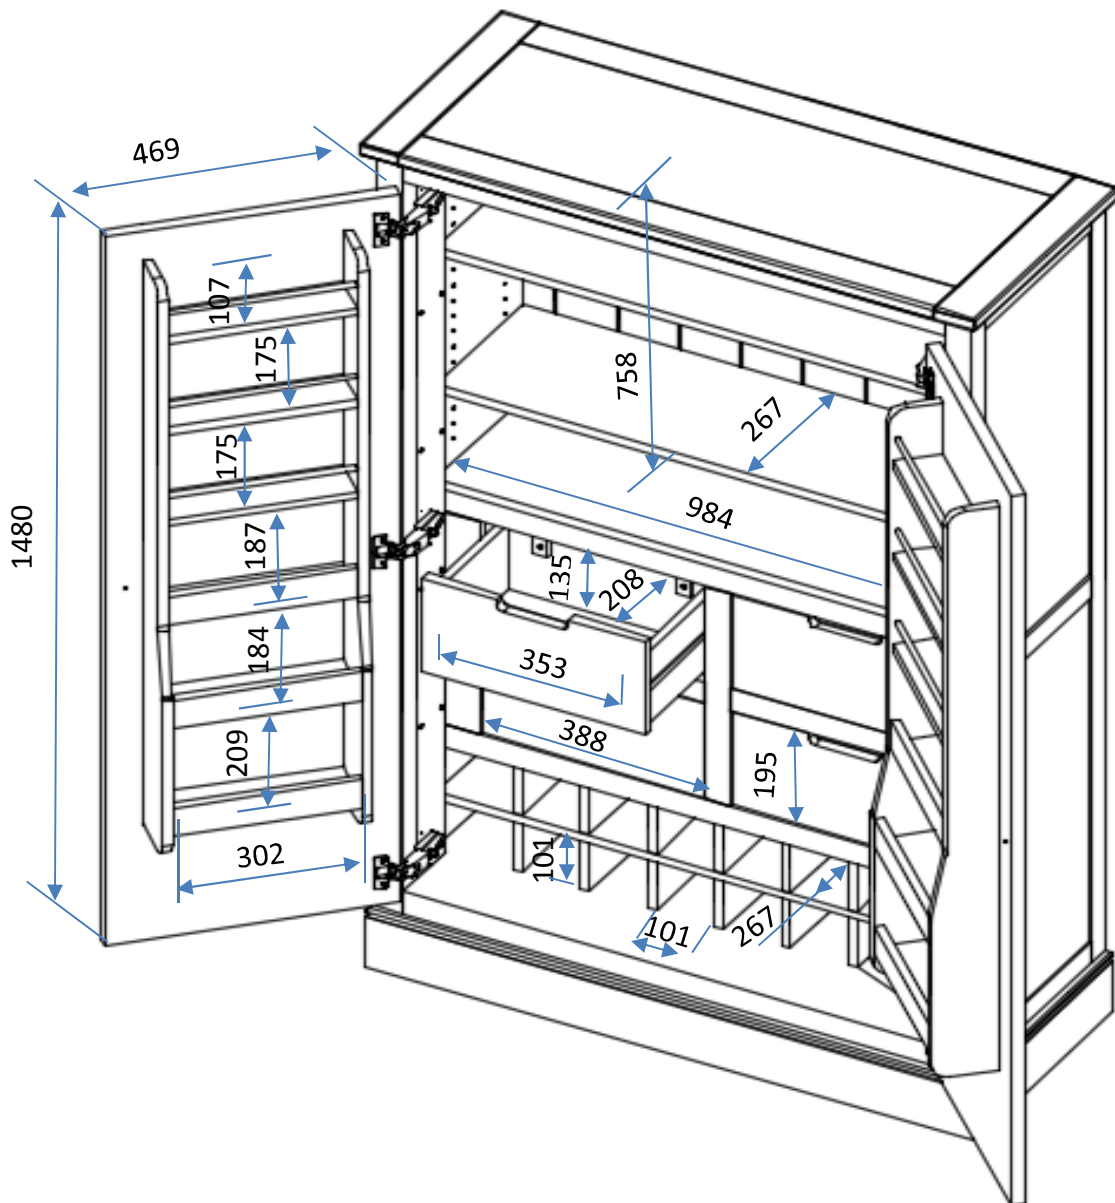

Ref	Dimensions	Visual	Qty	Ctn
1	172x107.5cm		1	1
2	38.8x25.8cm		4	1
3	98.2x26.9cm		2	1
4	148x46.9cm		1	1
5	148x46.9cm		1	1

next

SHAFTESBURY CUPBOARD
409700, 836728
Assembly instructions

Fixtures and fittings supplied(actual size)

Ref	Dimensions	Quantity	*Extra Fittings
A	4x16	12	0
B	24x22	2	0
C	4x27	2	0

Fixtures and fittings supplied(not to scale)

Ref	Dimensions	Visual	Qty
D	N/A		8
F	N/A		6

1

D x 8

2

next

SHAFTESBURY CUPBOARD
409700, 836728
Assembly instructions

 PH2 not supplied	Ax12 4x16 	 PH2 not supplied	Cx2 M4x27 	Bx2 24x22 	Fx6 	N/A
--	---	--	---	---	--	-----

5

6

7

next SHAFTESBURY CUPBOARD
409700, 836728
Assembly instructions

Actual product size
H172x W107.5 x D45cm

All dimensions in mm.

Produced in Lithuania for Next Retail Ltd.