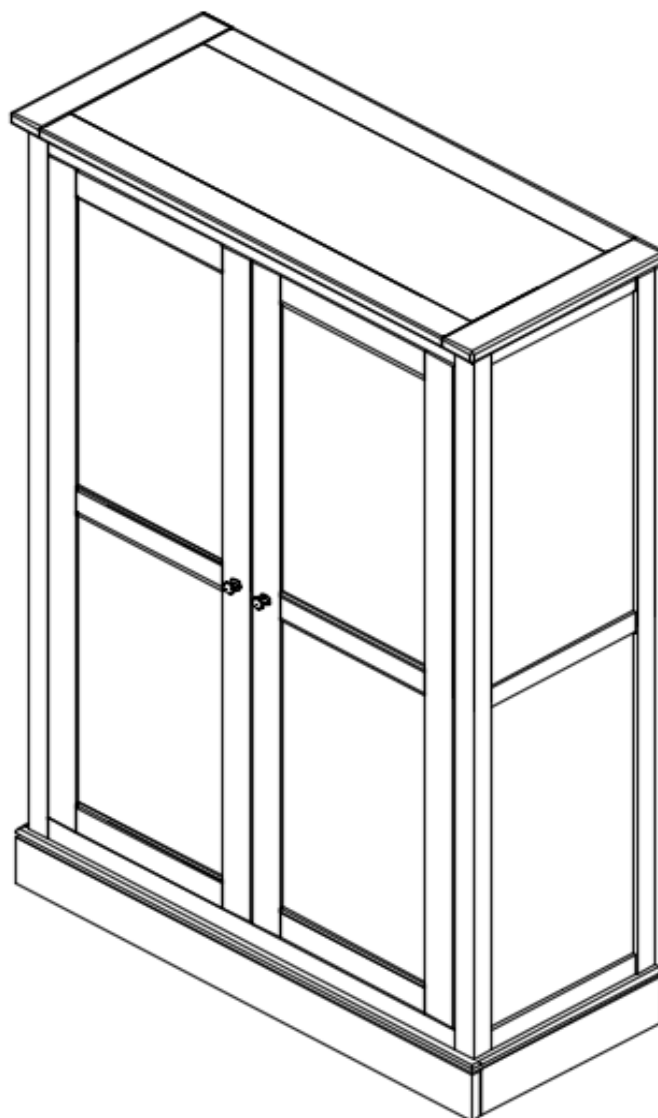

next SHAFTESBURY CUPBOARD
409700, 836728
Assembly instructions

Actual product size
H172x W107.5 x D45cm

Need Help?

With: Assembly instructions
Missing or damaged parts

CALL: 0333 777 8999

IMPORTANT – RETAIN FOR FUTURE REFERENCE

Ref	Dimensions	Visual	Qty	Ctn
1	172x107.5cm		1	1
2	38.8x25.8cm		4	1
3	98.2x26.9cm		2	1
4	148x46.9cm		1	1
5	148x46.9cm		1	1

next

SHAFTESBURY CUPBOARD
409700, 836728
Assembly instructions

Fixtures and fittings supplied(actual size)