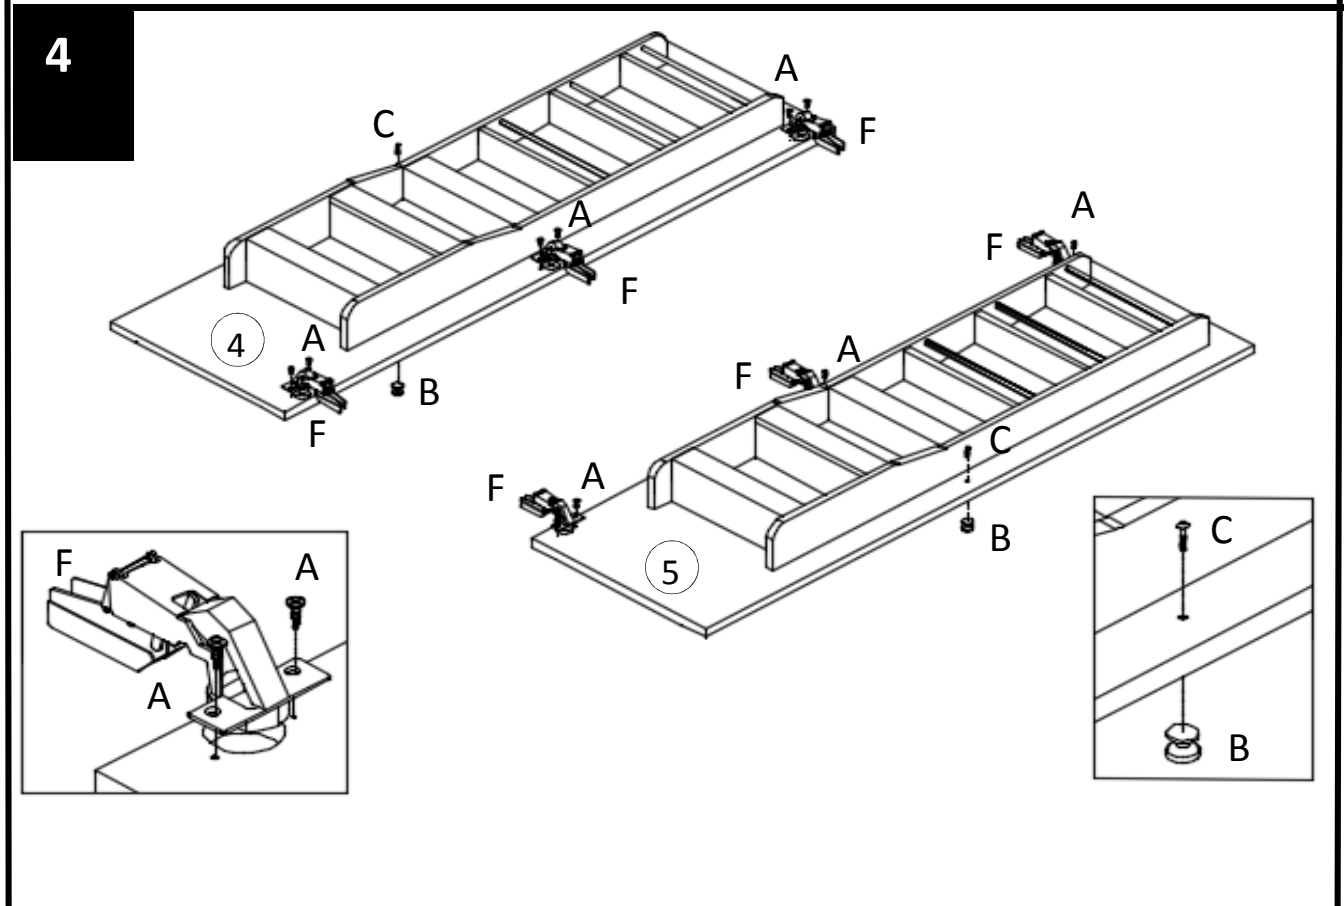

Ref	Dimensions	Visual	Qty	Ctn
1	172x107.5cm		1	1
2	38.8x25.8cm		4	1
3	98.2x26.9cm		2	1
4	148x46.9cm		1	1
5	148x46.9cm		1	1

next

SHAFTESBURY CUPBOARD
409700, 836728
Assembly instructions

Fixtures and fittings supplied(actual size)

Ref	Dimensions	Quantity	*Extra Fittings
A	4x16	12	0
B	24x22	2	0
C	4x27	2	0

Fixtures and fittings supplied(not to scale)

Ref	Dimensions	Visual	Qty
D	N/A		8
F	N/A		6

1

D x 8

2

next

SHAFTESBURY CUPBOARD
409700, 836728
Assembly instructions

 PH2 not supplied	Ax12 4x16 	 PH2 not supplied	Cx2 M4x27 	Bx2 24x22 	Fx6 	N/A
--	---	--	---	---	--	-----

5

6

7

next SHAFTESBURY CUPBOARD
409700, 836728
Assembly instructions

Actual product size
H172x W107.5 x D45cm