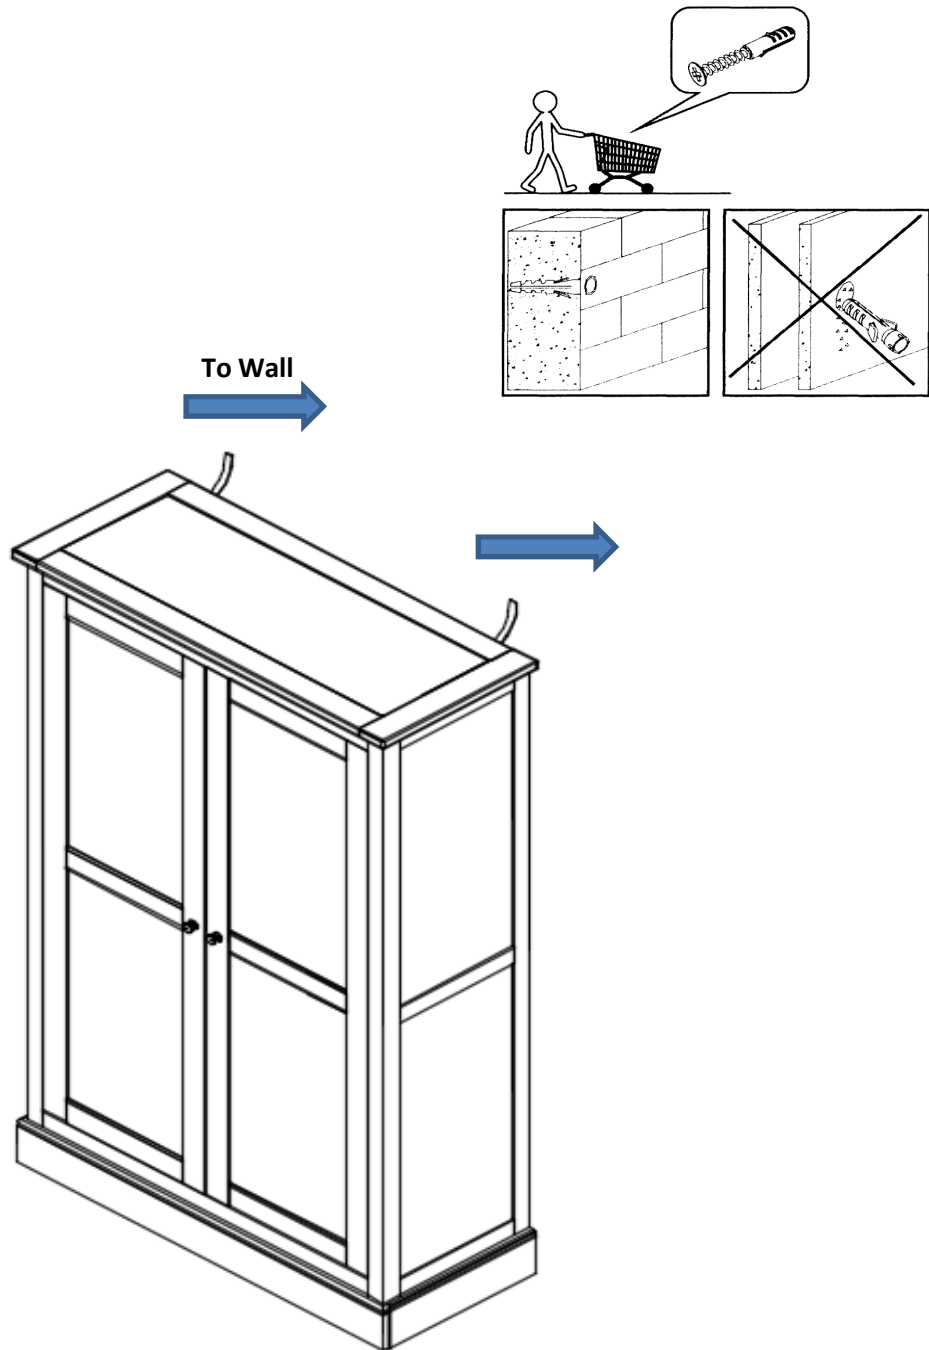

Ref	Dimensions	Quantity	*Extra Fittings
A	4x16	12	0
B	24x22	2	0
C	4x27	2	0

Fixtures and fittings supplied(not to scale)

Ref	Dimensions	Visual	Qty
D	N/A		8
F	N/A		6

1

D x 8

2

next

SHAFTESBURY CUPBOARD
409700, 836728
Assembly instructions

 PH2 not supplied	Ax12 4x16 	 PH2 not supplied	Cx2 M4x27 	Bx2 24x22 	Fx6 	N/A
--	---	--	---	---	--	-----

5

6

7

next SHAFTESBURY CUPBOARD
409700, 836728
Assembly instructions

Actual product size
H172x W107.5 x D45cm