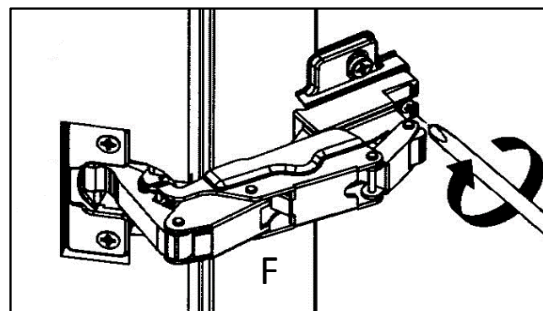

Ref	Dimensions	Visual	Qty	Ctn
1	172x107.5cm		1	1
2	38.8x25.8cm		4	1
3	98.2x26.9cm		2	1
4	148x46.9cm		1	1
5	148x46.9cm		1	1

next

SHAFTESBURY CUPBOARD
409700, 836728
Assembly instructions

Fixtures and fittings supplied(actual size)

Ref	Dimensions	Quantity	*Extra Fittings
A	4x16	12	0
B	24x22	2	0
C	4x27	2	0

Fixtures and fittings supplied(not to scale)

Ref	Dimensions	Visual	Qty
D	N/A		8
F	N/A		6

1

D x 8

2

next

SHAFTESBURY CUPBOARD
409700, 836728
Assembly instructions

 PH2 not supplied	Ax12 4x16 	 PH2 not supplied	Cx2 M4x27 	Bx2 24x22 	Fx6 	N/A
--	---	--	---	---	--	-----

5

6

7

next SHAFTESBURY CUPBOARD
409700, 836728
Assembly instructions

Actual product size
H172x W107.5 x D45cm