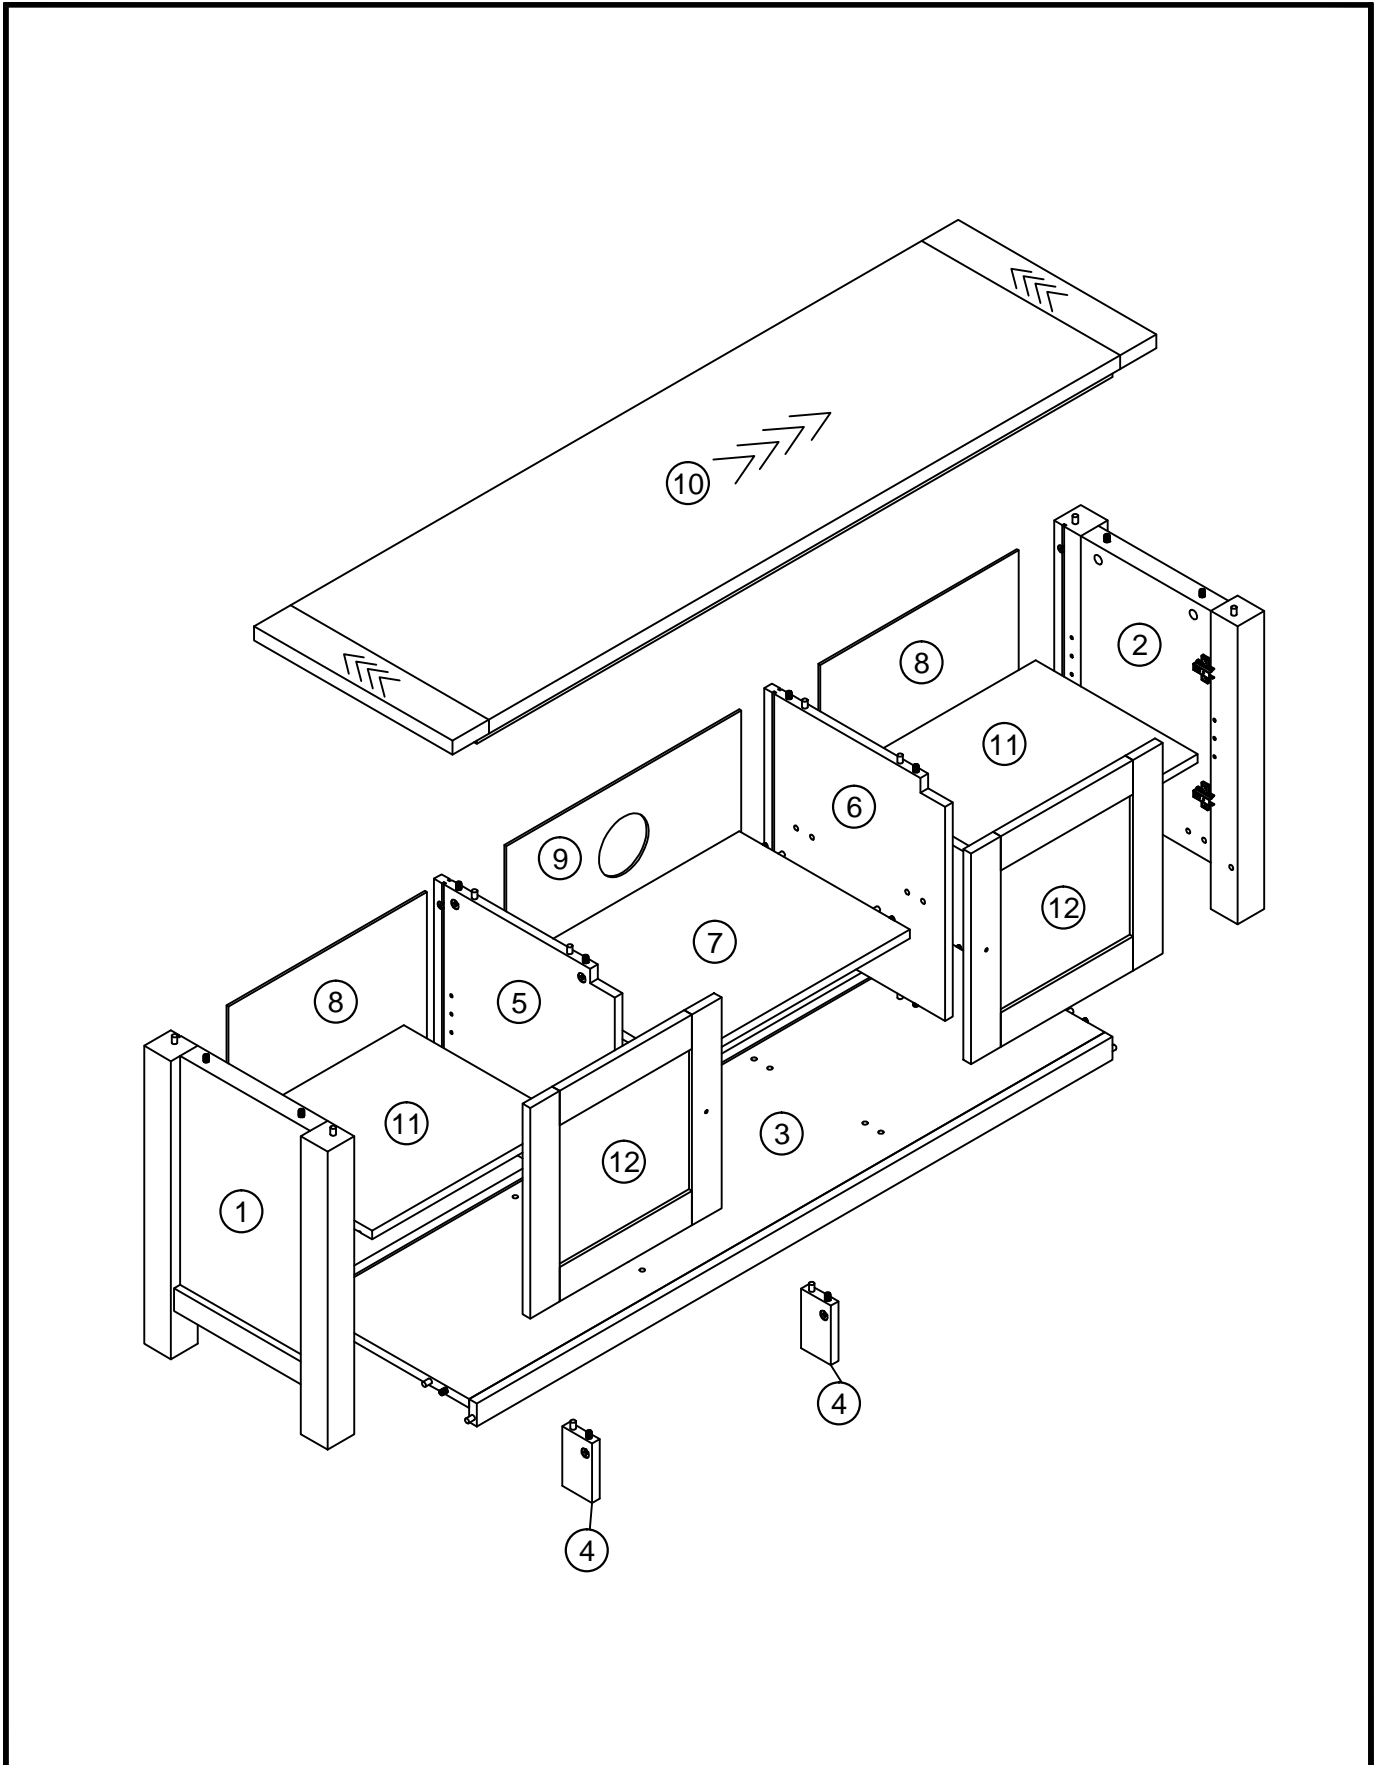

Components supplied. Please use this guide if you require replacement parts.

Ref	Dimensions	Visual	Qty	Ctn
1	52x37cm		1	1
2	52x37cm		1	1
3	128x36cm		1	2
4	10x6cm		2	2
5	40x36cm		1	2
6	40x36cm		1	2
7	47x34cm		1	1

Ref	Dimensions	Visual	Qty	Ctn
8	41x40cm		2	2
9	47x41cm		1	2
10	142x40cm		1	2
11	39x32cm		2	2
12	39x37cm		1	1
13	39x37cm		1	1