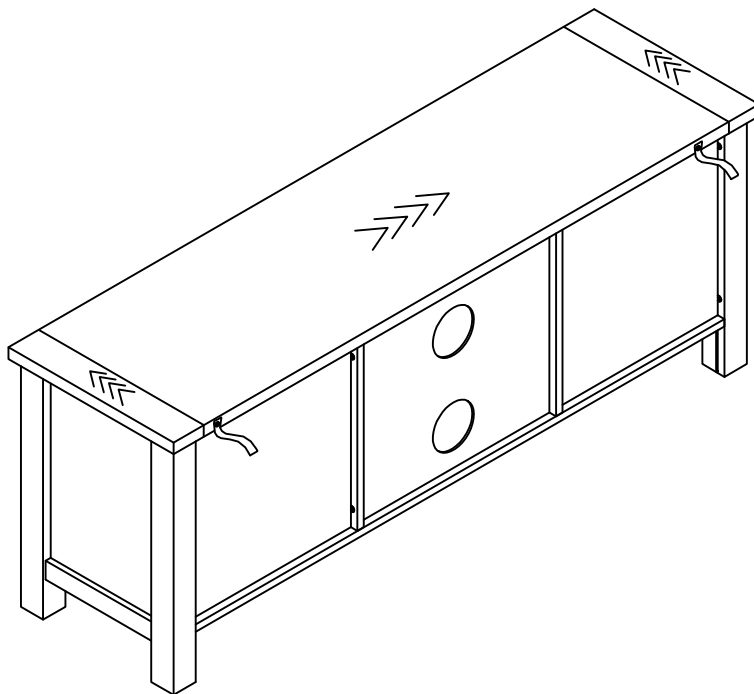

next MALVERN WIDE TV UNIT

848112
Assembly instructions

13

We recommend the use of the wall attachment bracket/strap provided for safety reasons. Using a screw and washer secure the 2 x nylon straps (T39) to the back of top panel. Secure the other end of the strap to the wall with an appropriate screw and wall plug for your wall type (not provided).

To hide the strap behind the unit, drill the hole lower than the top of unit.

Warning: Always ensure intended wall area to be drilled is free from hidden electrical wires, water and gas pipes.

NB: Wall fixings are not included-Please source suitable fixing for your wall type.

If in doubt please consult a qualified trades person.

WHEN LOOSENING THE CAM

TURN THE CAM IN A COUNTERCLOCKWISE DIRECTION UNTIL THE ARROW POINTS IN THE POSITION SHOWN IN THE DIAGRAMS BELOW

MAXIMUM
LOCK

TURN
TO UNLOCK

UNLOCKED

Q17

N/A

2