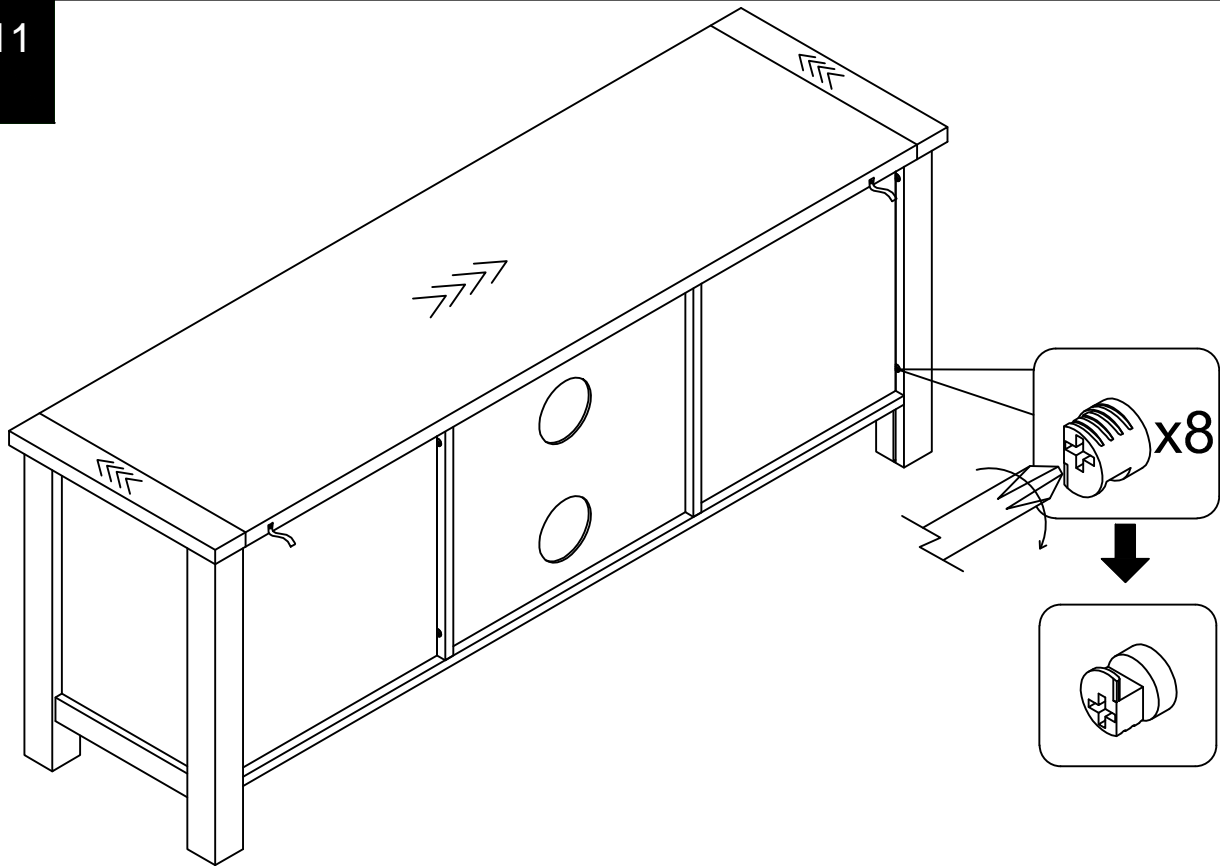

Remove hinge

LATERAL

VERTICAL

FRONT- TO-BACK

next MALVERN WIDE TV UNIT

848112
Assembly instructions

11

12

01	Ø25mm	12	○
----	-------	----	---

next MALVERN WIDE TV UNIT

848112
Assembly instructions

13

We recommend the use of the wall attachment bracket/strap provided for safety reasons. Using a screw and washer secure the 2 x nylon straps (T39) to the back of top panel. Secure the other end of the strap to the wall with an appropriate screw and wall plug for your wall type (not provided).