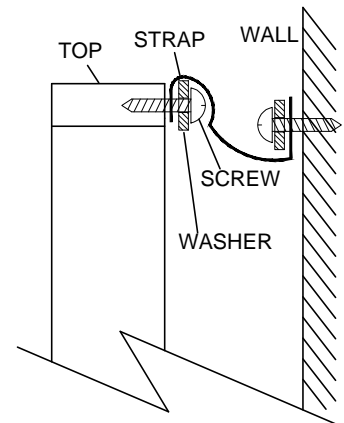

next MALVERN WIDE TV UNIT

848112
Assembly instructions

13

We recommend the use of the wall attachment bracket/strap provided for safety reasons. Using a screw and washer secure the 2 x nylon straps (T39) to the back of top panel. Secure the other end of the strap to the wall with an appropriate screw and wall plug for your wall type (not provided).

To hide the strap behind the unit, drill the hole lower than the top of unit.

Warning: Always ensure intended wall area to be drilled is free from hidden electrical wires, water and gas pipes.

NB: Wall fixings are not included-Please source suitable fixing for your wall type.

If in doubt please consult a qualified trades person.

WHEN LOOSENING THE CAM

TURN THE CAM IN A COUNTERCLOCKWISE DIRECTION UNTIL THE ARROW POINTS IN THE POSITION SHOWN IN THE DIAGRAMS BELOW

MAXIMUM
LOCK

TURN
TO UNLOCK

UNLOCKED

Q17

N/A

2