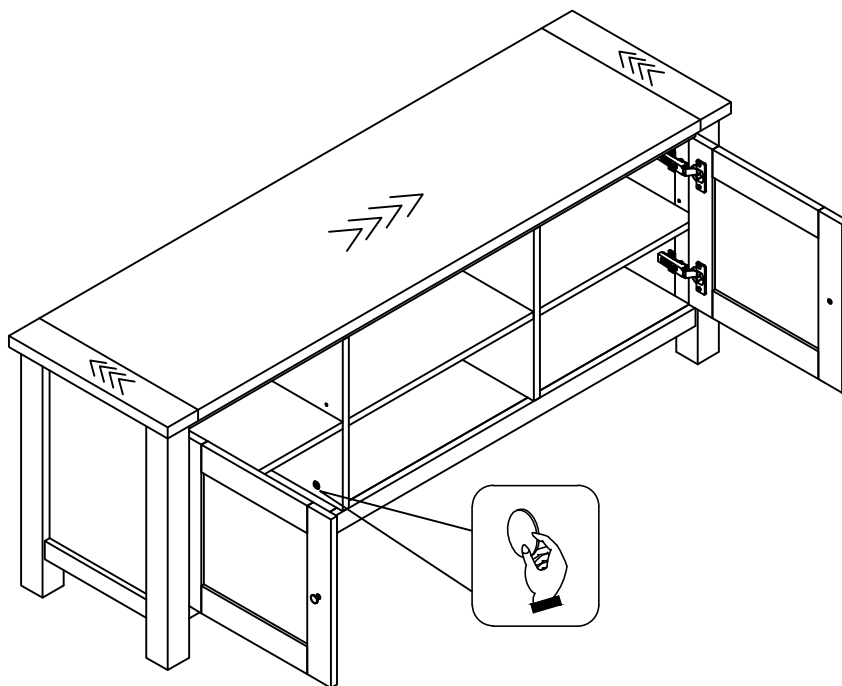

Remove hinge

LATERAL

VERTICAL

FRONT- TO-BACK

next MALVERN WIDE TV UNIT

848112
Assembly instructions

11

12

01	Ø25mm	12	○
----	-------	----	---

next MALVERN WIDE TV UNIT

848112
Assembly instructions

13

We recommend the use of the wall attachment bracket/strap provided for safety reasons. Using a screw and washer secure the 2 x nylon straps (T39) to the back of top panel. Secure the other end of the strap to the wall with an appropriate screw and wall plug for your wall type (not provided).