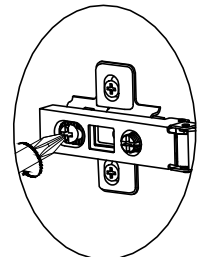

Remove hinge

LATERAL

VERTICAL

FRONT- TO-BACK

next MALVERN WIDE TV UNIT

848112
Assembly instructions

11

12

01	Ø25mm	12	○
----	-------	----	---

next MALVERN WIDE TV UNIT

848112
Assembly instructions

13

We recommend the use of the wall attachment bracket/strap provided for safety reasons. Using a screw and washer secure the 2 x nylon straps (T39) to the back of top panel. Secure the other end of the strap to the wall with an appropriate screw and wall plug for your wall type (not provided).