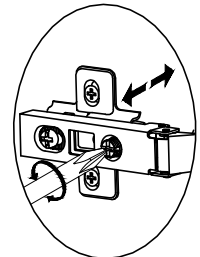

Ref	Dimensions	Visual	Qty	Ctn
8	41x40cm		2	2
9	47x41cm		1	2
10	142x40cm		1	2
11	39x32cm		2	2
12	39x37cm		1	1
13	39x37cm		1	1

Fixtures and fittings supplied (actual size)

Ref	Dimensions	Qty	Spare Qty
B3	Ø15 x 12mm	N/A	2
B8	Ø8 x 38mm	N/A	2
U119	Ø4 x 14mm	8	1
Z8	Ø4 x 18mm	2	N/A
P3	Ø5 x 16mm	8	1
D6	Ø8 x 30mm	N/A	2

Fixtures and fittings supplied (not to scale)

Ref	Dimensions	Qty	Spare Qty	Visual
D14	N/A	1	N/A	
Q17	N/A	2	1	
C11	N/A	4	N/A	
E29	N/A	2	N/A	
O1	Ø25mm	12	2	

1

2

3

4

5

6

7

P3	Ø5 x 16mm	8	
----	-----------	---	--

8

C11	N/A	4	
U119	Ø4 x 14mm	8	  not supplied

9

E29	N/A	2	
Z8	Ø4 x 18mm	2	  not supplied

10

Install hinge

Remove hinge

LATERAL

VERTICAL

FRONT- TO-BACK

next MALVERN WIDE TV UNIT

848112
Assembly instructions

11

12