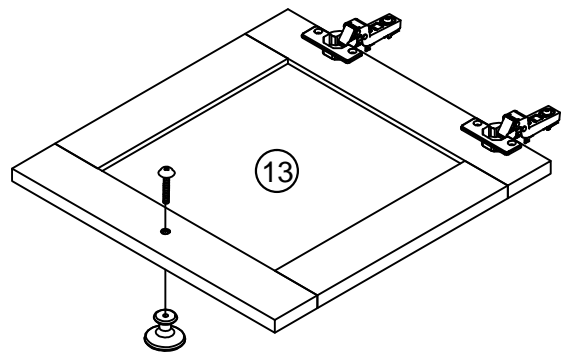

Ref	Dimensions	Visual	Qty	Ctn
8	41x40cm		2	2
9	47x41cm		1	2
10	142x40cm		1	2
11	39x32cm		2	2
12	39x37cm		1	1
13	39x37cm		1	1

Fixtures and fittings supplied (actual size)

Ref	Dimensions	Qty	Spare Qty
B3	Ø15 x 12mm	N/A	2
B8	Ø8 x 38mm	N/A	2
U119	Ø4 x 14mm	8	1
Z8	Ø4 x 18mm	2	N/A
P3	Ø5 x 16mm	8	1
D6	Ø8 x 30mm	N/A	2

Fixtures and fittings supplied (not to scale)

Ref	Dimensions	Qty	Spare Qty	Visual
D14	N/A	1	N/A	
Q17	N/A	2	1	
C11	N/A	4	N/A	
E29	N/A	2	N/A	
O1	Ø25mm	12	2	

1

2

3

4

5

6

7

P3	Ø5 x 16mm	8	
----	-----------	---	--

8

C11	N/A	4	
U119	Ø4 x 14mm	8	  not supplied

9

E29	N/A	2	
Z8	Ø4 x 18mm	2	  not supplied

10

Install hinge

Remove hinge

LATERAL

VERTICAL

FRONT- TO-BACK

next MALVERN WIDE TV UNIT

848112
Assembly instructions

11

12