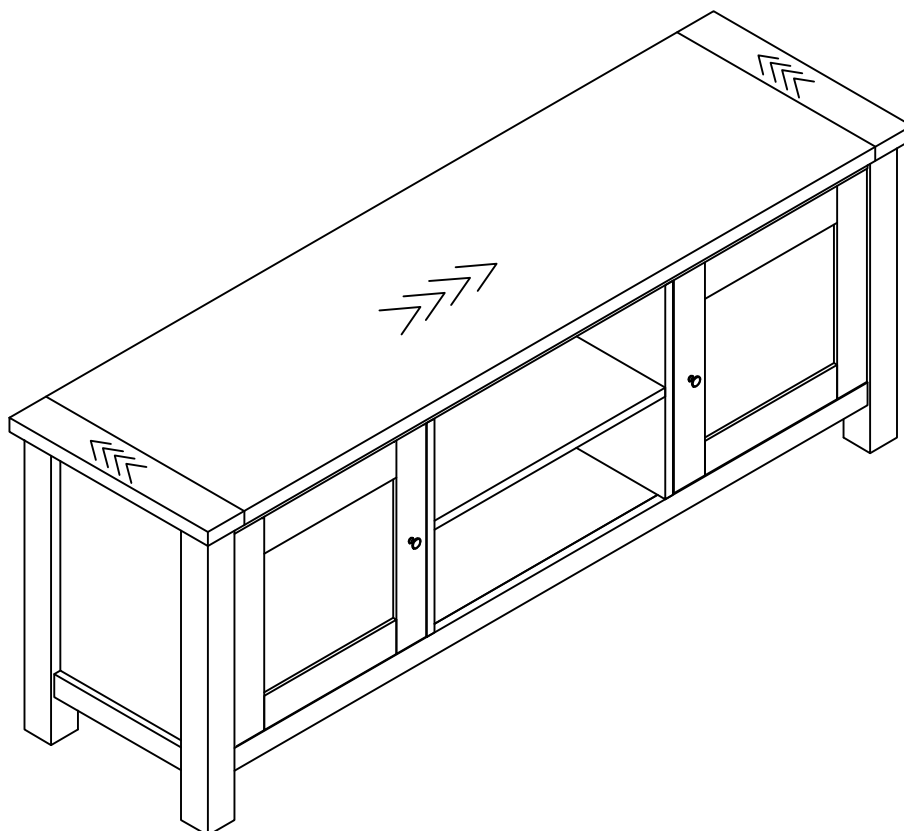

next

MALVERN WIDE TV UNIT

848112

Assembly instructions

Actual product size
H55 x W142 x D40cm

Need Help ?

With: Assembly instruction

Missing or damaged parts