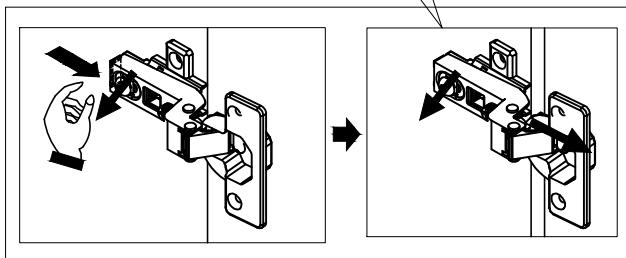

Remove hinge

LATERAL

VERTICAL

FRONT- TO-BACK