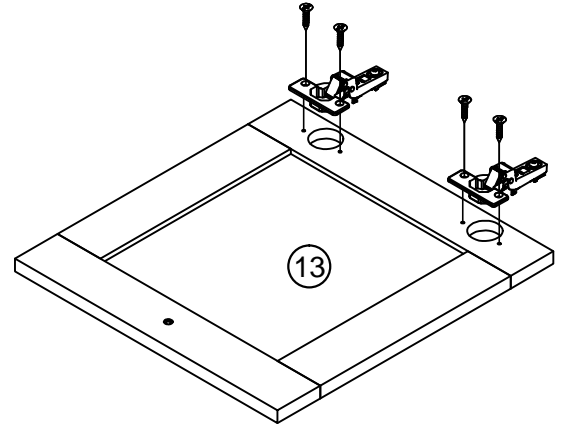

8

C11	N/A	4	
U119	Ø4 x 14mm	8	 not supplied

9