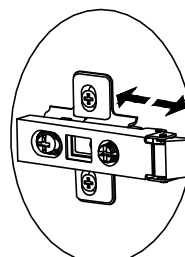

Remove hinge

LATERAL

VERTICAL

FRONT- TO-BACK

next MALVERN WIDE TV UNIT

848112
Assembly instructions

11

12

01	Ø25mm	12	○
----	-------	----	---

next MALVERN WIDE TV UNIT

848112
Assembly instructions

13

We recommend the use of the wall attachment bracket/strap provided for safety reasons. Using a screw and washer secure the 2 x nylon straps (T39) to the back of top panel. Secure the other end of the strap to the wall with an appropriate screw and wall plug for your wall type (not provided).