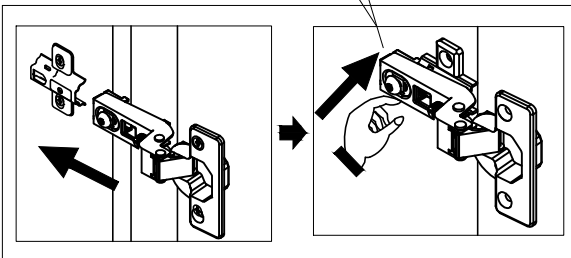

7

P3	Ø5 x 16mm	8	
----	-----------	---	--

8

C11	N/A	4	
U119	Ø4 x 14mm	8	  not supplied

9

E29	N/A	2	
Z8	Ø4 x 18mm	2	  not supplied

10

Install hinge

Remove hinge

LATERAL

VERTICAL

FRONT- TO-BACK

next MALVERN WIDE TV UNIT

848112
Assembly instructions

11

12

01	Ø25mm	12	○
----	-------	----	---

next MALVERN WIDE TV UNIT

848112
Assembly instructions

13

We recommend the use of the wall attachment bracket/strap provided for safety reasons. Using a screw and washer secure the 2 x nylon straps (T39) to the back of top panel. Secure the other end of the strap to the wall with an appropriate screw and wall plug for your wall type (not provided).