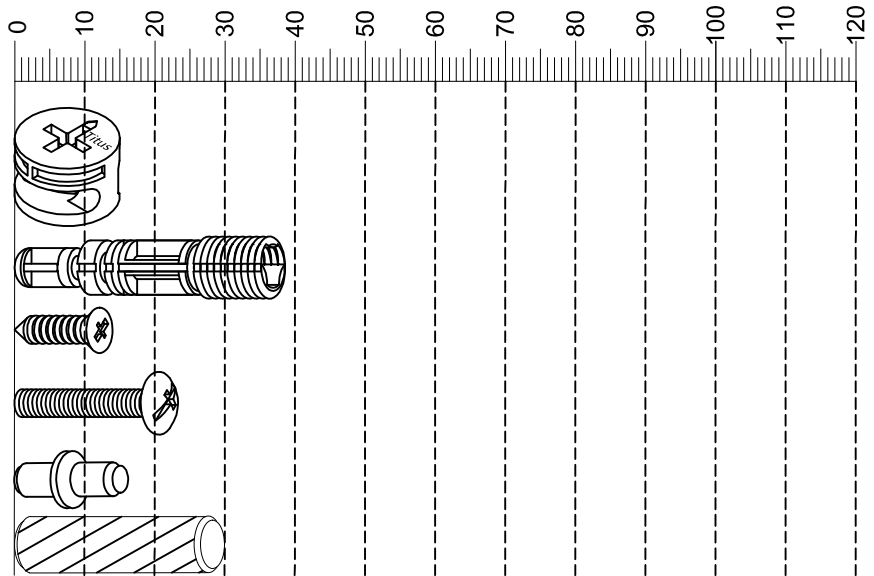

Ref	Dimensions	Visual	Qty	Ctn
8	41x40cm		2	2
9	47x41cm		1	2
10	142x40cm		1	2
11	39x32cm		2	2
12	39x37cm		1	1
13	39x37cm		1	1

Fixtures and fittings supplied (actual size)

Ref	Dimensions	Qty	Spare Qty
B3	Ø15 x 12mm	N/A	2
B8	Ø8 x 38mm	N/A	2
U119	Ø4 x 14mm	8	1
Z8	Ø4 x 18mm	2	N/A
P3	Ø5 x 16mm	8	1
D6	Ø8 x 30mm	N/A	2