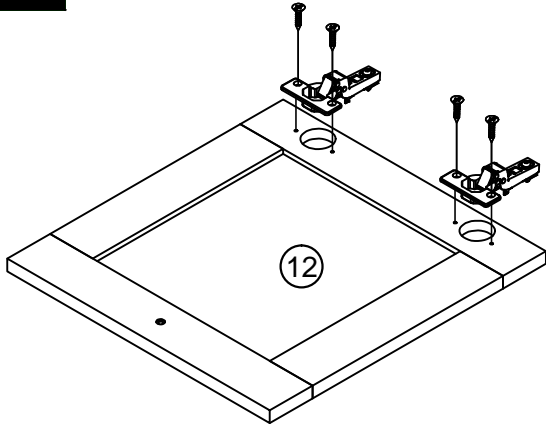

8

C11	N/A	4	
U119	Ø4 x 14mm	8	 not supplied

9