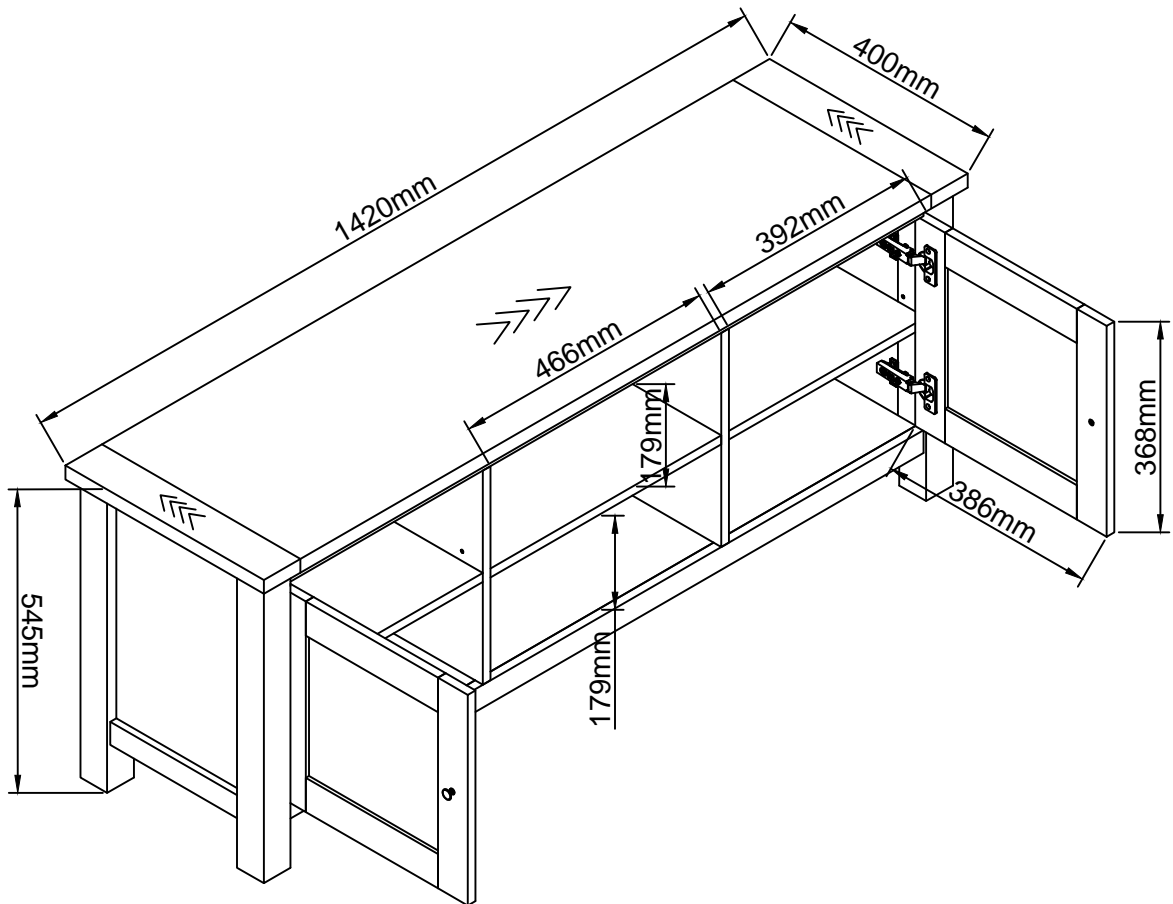

UNLOCKED

Q17

N/A

2

next MALVERN WIDE TV UNIT
848112
Assembly instructions

Actual product size
H55 x W142 x D40cm

Warnings

We suggest you retain these instructions for future reference.