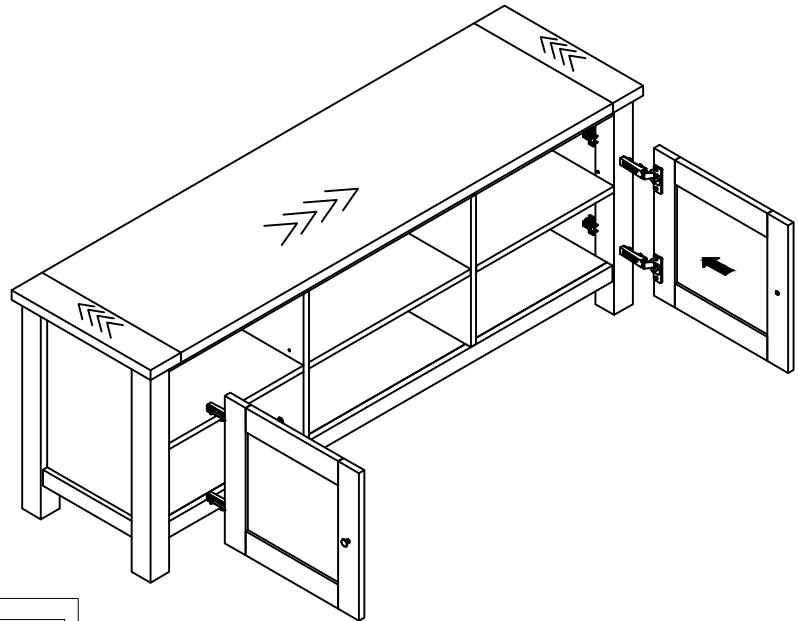

Remove hinge

LATERAL

VERTICAL

FRONT- TO-BACK

next MALVERN WIDE TV UNIT

848112
Assembly instructions

11

12