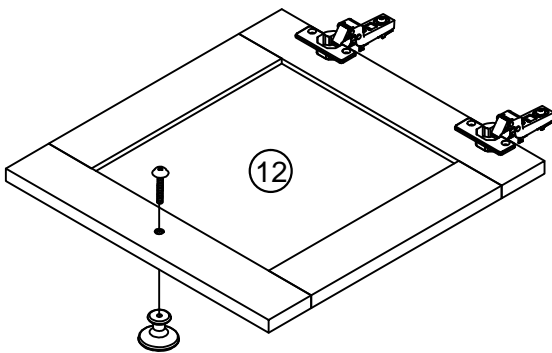

Ref	Dimensions	Visual	Qty	Ctn
8	41x40cm		2	2
9	47x41cm		1	2
10	142x40cm		1	2
11	39x32cm		2	2
12	39x37cm		1	1
13	39x37cm		1	1

Fixtures and fittings supplied (actual size)

Ref	Dimensions	Qty	Spare Qty
B3	Ø15 x 12mm	N/A	2
B8	Ø8 x 38mm	N/A	2
U119	Ø4 x 14mm	8	1
Z8	Ø4 x 18mm	2	N/A
P3	Ø5 x 16mm	8	1
D6	Ø8 x 30mm	N/A	2

Fixtures and fittings supplied (not to scale)

Ref	Dimensions	Qty	Spare Qty	Visual
D14	N/A	1	N/A	
Q17	N/A	2	1	
C11	N/A	4	N/A	
E29	N/A	2	N/A	
O1	Ø25mm	12	2	

1

2

3

4

5

6

7

P3	Ø5 x 16mm	8	
----	-----------	---	--

8

C11	N/A	4	
U119	Ø4 x 14mm	8	  not supplied

9

E29	N/A	2	
Z8	Ø4 x 18mm	2	  not supplied

10

Install hinge