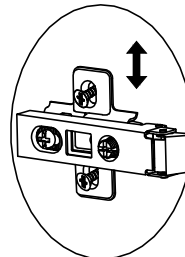

Ref	Dimensions	Visual	Qty	Ctn
8	41x40cm		2	2
9	47x41cm		1	2
10	142x40cm		1	2
11	39x32cm		2	2
12	39x37cm		1	1
13	39x37cm		1	1

Fixtures and fittings supplied (actual size)

Ref	Dimensions	Qty	Spare Qty
B3	Ø15 x 12mm	N/A	2
B8	Ø8 x 38mm	N/A	2
U119	Ø4 x 14mm	8	1
Z8	Ø4 x 18mm	2	N/A
P3	Ø5 x 16mm	8	1
D6	Ø8 x 30mm	N/A	2

Fixtures and fittings supplied (not to scale)

Ref	Dimensions	Qty	Spare Qty	Visual
D14	N/A	1	N/A	
Q17	N/A	2	1	
C11	N/A	4	N/A	
E29	N/A	2	N/A	
O1	Ø25mm	12	2	

1

2

3

4

5

6

7

P3	Ø5 x 16mm	8	
----	-----------	---	--

8

C11	N/A	4	
U119	Ø4 x 14mm	8	  not supplied

9

E29	N/A	2	
Z8	Ø4 x 18mm	2	  not supplied

10

Install hinge

Remove hinge

LATERAL

VERTICAL

FRONT- TO-BACK

next MALVERN WIDE TV UNIT

848112
Assembly instructions

11

12