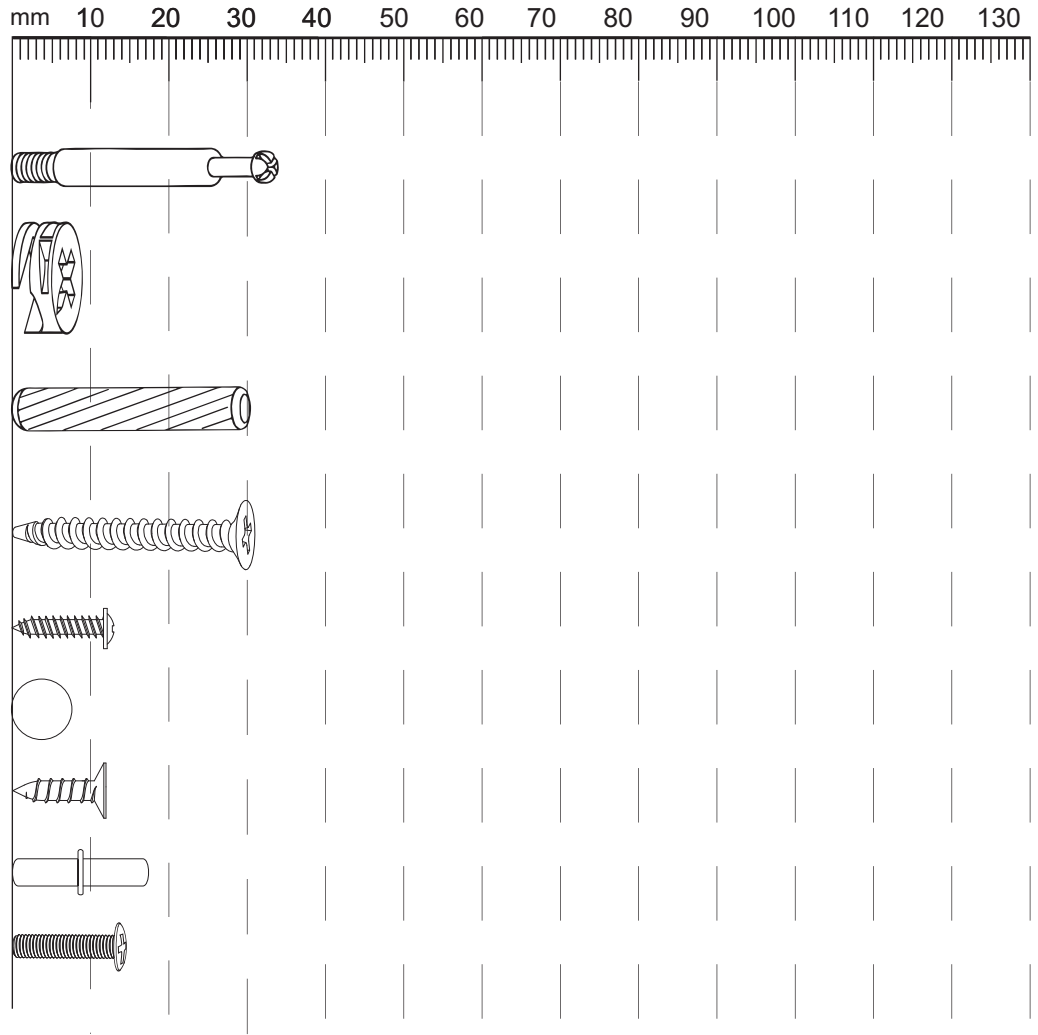

Ref	Dimensions	Visual	Qty
1	63 x 16cm		1
2L	54.5 x 14.5cm		1
2R	54.5 x 14.5cm		1
3	63 x 16cm		1
4	56.5 x 34cm		1
5	56.5 x 25cm		1
6	54.5 x 14cm		1

Ref	Dimensions	Visual	Qty
7	23.5 x 11.5cm		2
8	32.5 x 11.5cm		2
9	57.5 x 2cm		1
10	57.5 x 2cm		1
11	50.5 x 32cm		1
12	50.5 x 23cm		1

Fixtures and fittings supplied (actual size)

Ref	Dimensions	Qty
A	6 x 35mm	6
B	15 x 9.5mm	6
C	6 x 30mm	10
D	4 x 30mm	12
E	3 x 12mm	17
F	8 x 1.5mm	2
G	3 x 12mm	16
H	6 x 18mm	16
I	4 x 16mm	2

Fixtures and fittings supplied (not to scale)

Ref	Dimensions	Visual	Qty
J	23 x 25mm		2
K	84 x 54mm		4

1

C x 2 6 x 30mm

2

D x 3 4 x 30mm

3

4

5