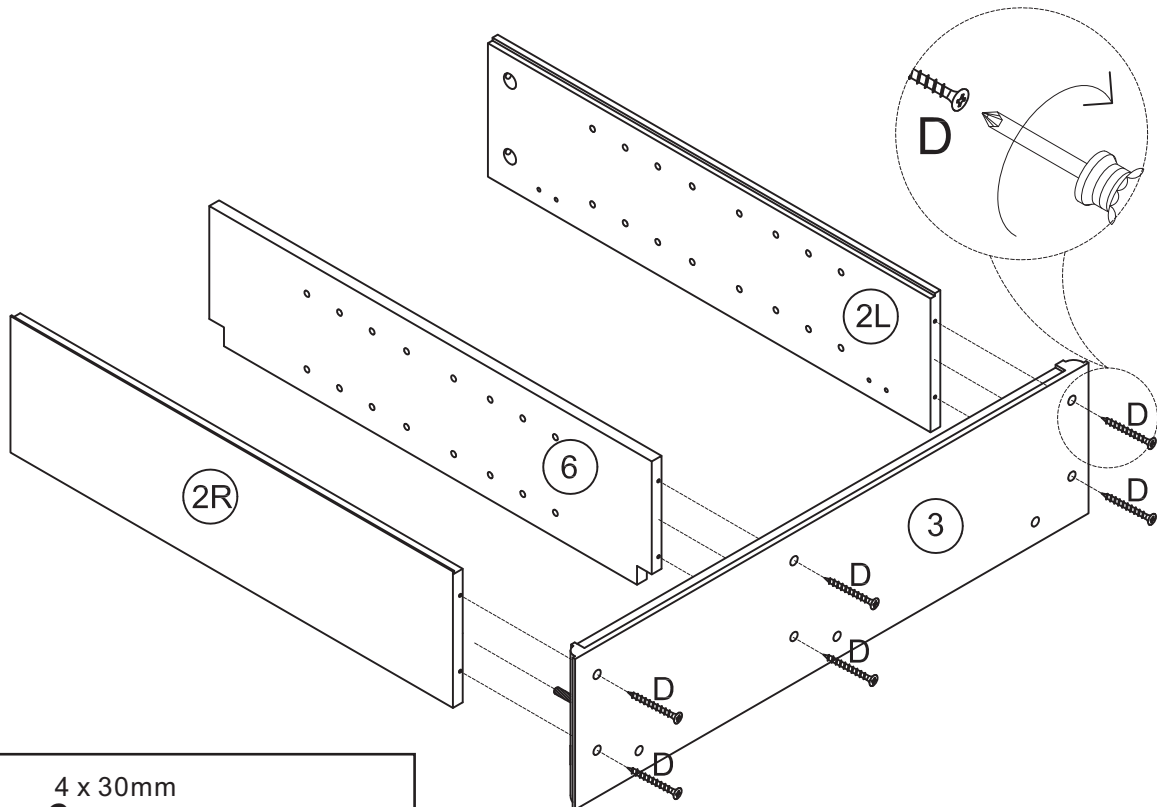

Fixtures and fittings supplied (actual size)

Ref	Dimensions	Qty
A	6 x 35mm	6
B	15 x 9.5mm	6
C	6 x 30mm	10
D	4 x 30mm	12
E	3 x 12mm	17
F	8 x 1.5mm	2
G	3 x 12mm	16
H	6 x 18mm	16
I	4 x 16mm	2

Fixtures and fittings supplied (not to scale)

Ref	Dimensions	Visual	Qty
J	23 x 25mm		2
K	84 x 54mm		4

1

C x 2 6 x 30mm

2

D x 3 4 x 30mm

3

4

5

CAM-PILLAR

Tighten until shoulder is flush with panel. Do not overtighten or undertighten (see example below)

6 x 35mm
A x 6

6 x 30mm
C x 5

6

4 x 30mm
D x 3

7

15 x 9.5mm
B x 6