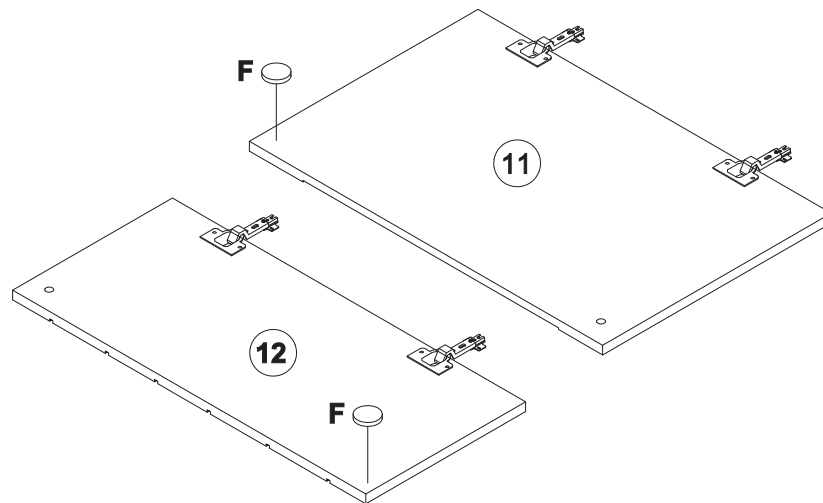

Fixtures and fittings supplied (actual size)

Ref	Dimensions	Qty
A	6 x 35mm	6
B	15 x 9.5mm	6
C	6 x 30mm	10
D	4 x 30mm	12
E	3 x 12mm	17
F	8 x 1.5mm	2
G	3 x 12mm	16
H	6 x 18mm	16
I	4 x 16mm	2

Fixtures and fittings supplied (not to scale)

8

3 x 12mm
E x 17

9

3 x 12mm
G x 8

52 x 84mm
K x 4

10

F x 2

8 x 1.5mm

11

3 x 12mm
G x 8

12

4 x 16mm
I x 2

23 x 25mm
J x 2

13

6 x 18mm
H x 16

14

Actual product size

H58 x L63 X D16cm