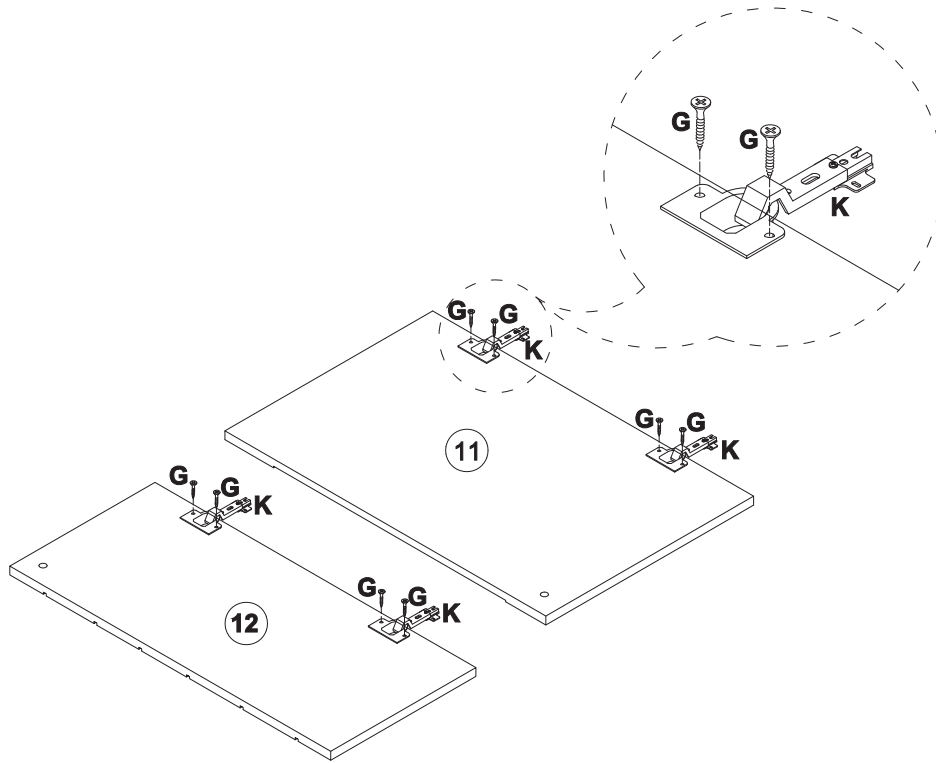

Fixtures and fittings supplied (actual size)

Ref	Dimensions	Qty
A	6 x 35mm	6
B	15 x 9.5mm	6
C	6 x 30mm	10
D	4 x 30mm	12
E	3 x 12mm	17
F	8 x 1.5mm	2
G	3 x 12mm	16
H	6 x 18mm	16
I	4 x 16mm	2

Fixtures and fittings supplied (not to scale)

Ref	Dimensions	Visual	Qty
J	23 x 25mm		2
K	84 x 54mm		4

1

C x 2 6 x 30mm

2

D x 3 4 x 30mm

3

4

5

CAM-PILLAR

Tighten until shoulder is flush with panel. Do not overtighten or undertighten (see example below)

6 x 35mm
A x 6

6 x 30mm
C x 5

6

4 x 30mm
D x 3

7

15 x 9.5mm
B x 6

8

3 x 12mm
E x 17

9

3 x 12mm
G x 8

52 x 84mm
K x 4

10

F x 2

8 x 1.5mm