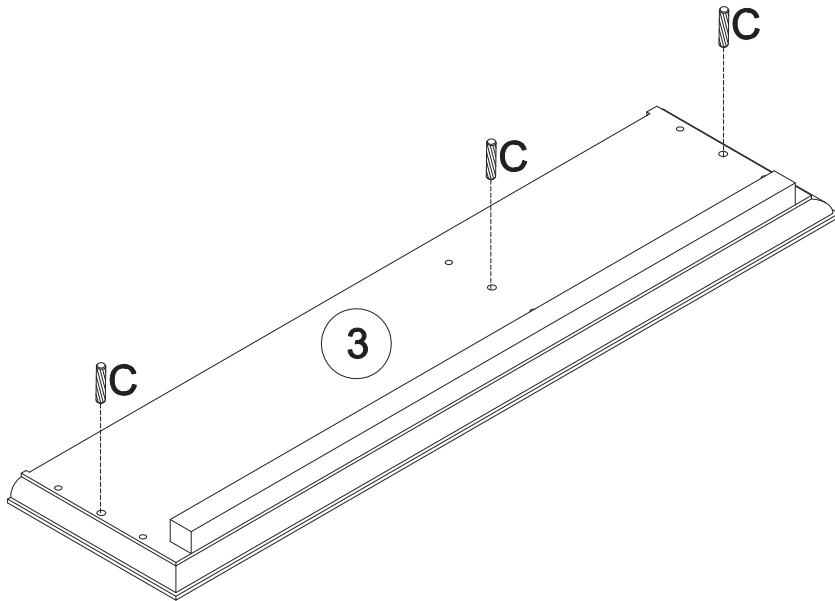

Fixtures and fittings supplied (actual size)

Ref	Dimensions	Qty
A	6 x 35mm	6
B	15 x 9.5mm	6
C	6 x 30mm	10
D	4 x 30mm	12
E	3 x 12mm	17
F	8 x 1.5mm	2
G	3 x 12mm	16
H	6 x 18mm	16
I	4 x 16mm	2

Fixtures and fittings supplied (not to scale)

Ref	Dimensions	Visual	Qty
J	23 x 25mm		2
K	84 x 54mm		4

1

C x 2 6 x 30mm

2

D x 3 4 x 30mm

3

4

5

CAM-PILLAR

Tighten until shoulder is flush with panel. Do not overtighten or undertighten (see example below)

6 x 35mm
A x 6

6 x 30mm
C x 5

6

4 x 30mm
D x 3

7

15 x 9.5mm
B x 6