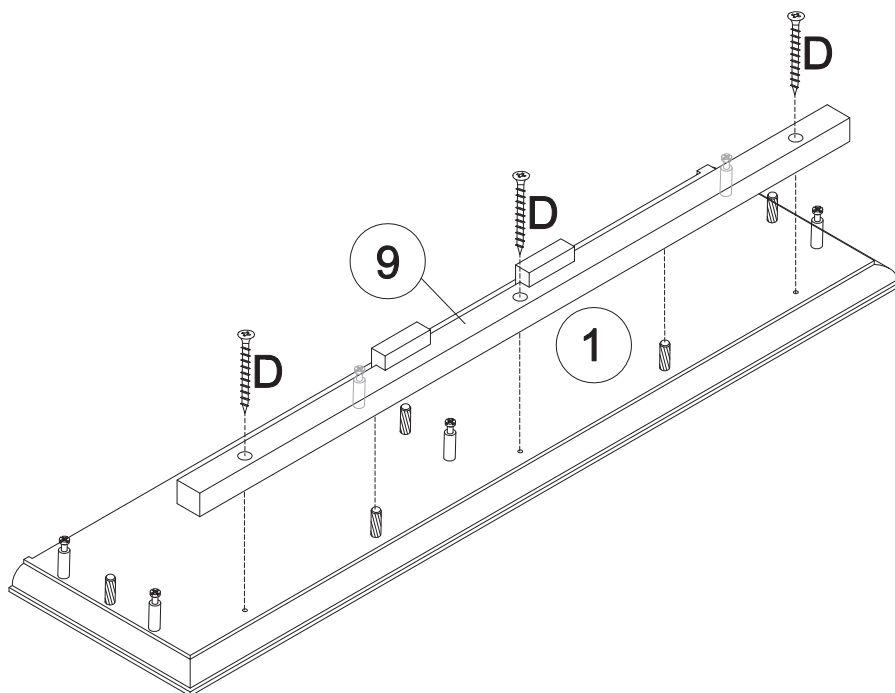

Fixtures and fittings supplied (actual size)

Ref	Dimensions	Qty
A	6 x 35mm	6
B	15 x 9.5mm	6
C	6 x 30mm	10
D	4 x 30mm	12
E	3 x 12mm	17
F	8 x 1.5mm	2
G	3 x 12mm	16
H	6 x 18mm	16
I	4 x 16mm	2

Fixtures and fittings supplied (not to scale)

Ref	Dimensions	Visual	Qty
J	23 x 25mm		2
K	84 x 54mm		4

1

C x 2 6 x 30mm

2

D x 3 4 x 30mm

3

4

5

CAM-PILLAR

Tighten until shoulder is flush with panel. Do not overtighten or undertighten (see example below)

6 x 35mm
A x 6

6 x 30mm
C x 5

6

4 x 30mm
D x 3

7

15 x 9.5mm
B x 6

8

3 x 12mm
E x 17

9

3 x 12mm
G x 8

52 x 84mm
K x 4

10

F x 2

8 x 1.5mm