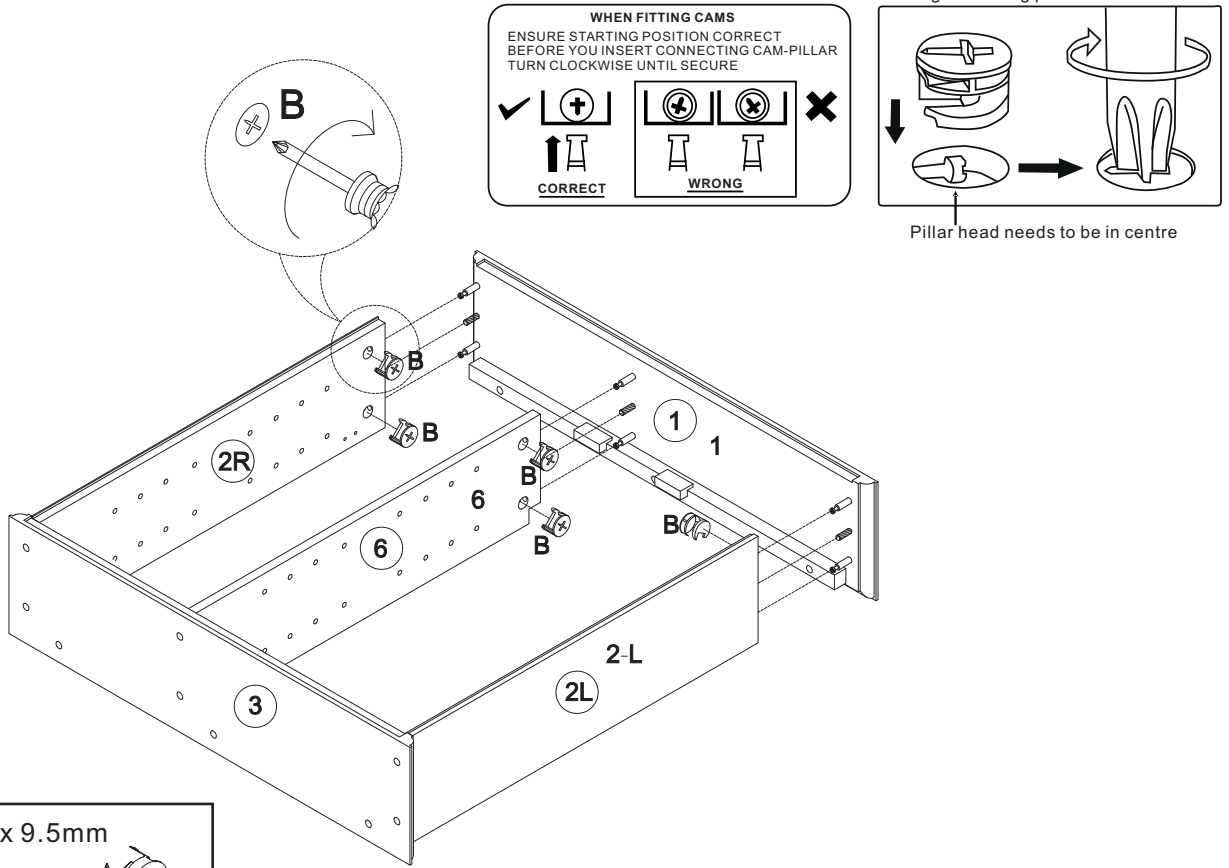

Fixtures and fittings supplied (actual size)

Ref	Dimensions	Qty
A	6 x 35mm	6
B	15 x 9.5mm	6
C	6 x 30mm	10
D	4 x 30mm	12
E	3 x 12mm	17
F	8 x 1.5mm	2
G	3 x 12mm	16
H	6 x 18mm	16
I	4 x 16mm	2

Fixtures and fittings supplied (not to scale)

Ref	Dimensions	Visual	Qty
J	23 x 25mm		2
K	84 x 54mm		4

1

C x 2 6 x 30mm

2

D x 3 4 x 30mm

3

4

5

CAM-PILLAR

Tighten until shoulder is flush with panel. Do not overtighten or undertighten (see example below)

6 x 35mm
A x 6

6 x 30mm
C x 5

6

4 x 30mm
D x 3

7

15 x 9.5mm
B x 6

8

3 x 12mm
E x 17

9

3 x 12mm
G x 8

52 x 84mm
K x 4

10

F x 2

8 x 1.5mm