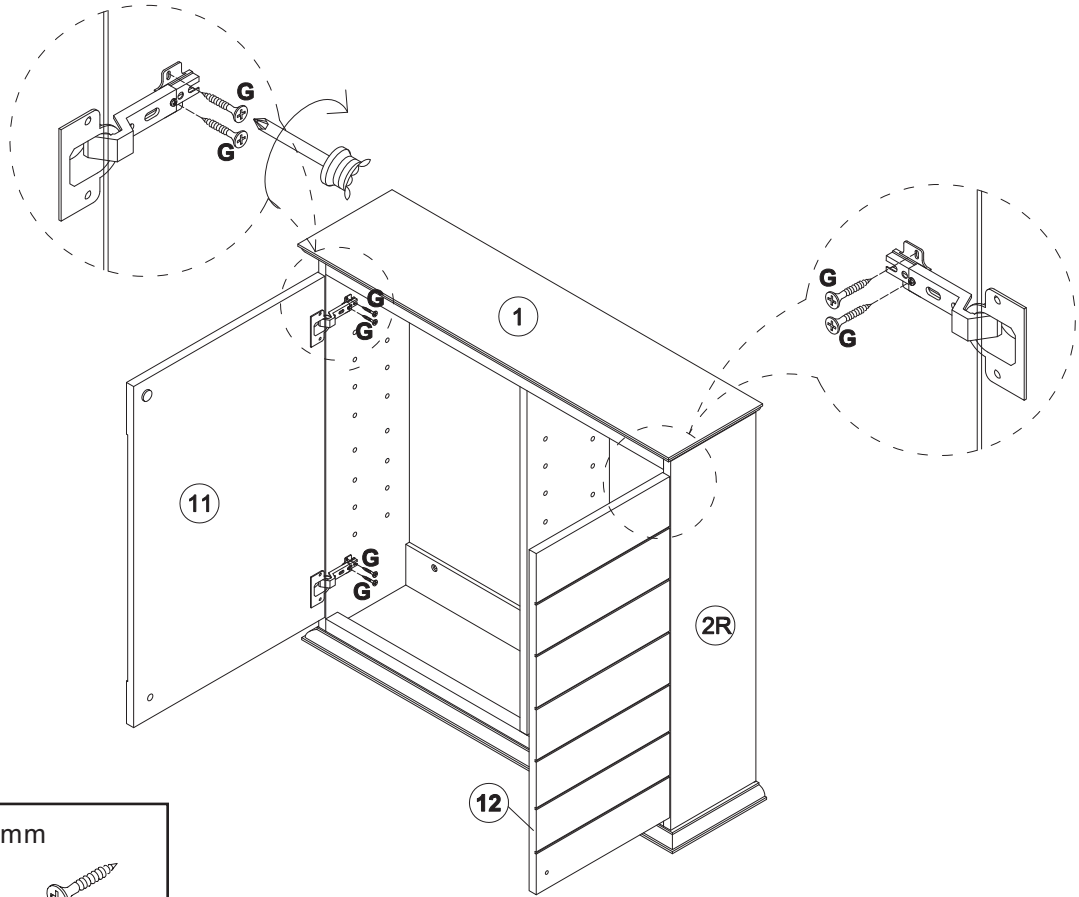

11

3 x 12mm
G x 8

12