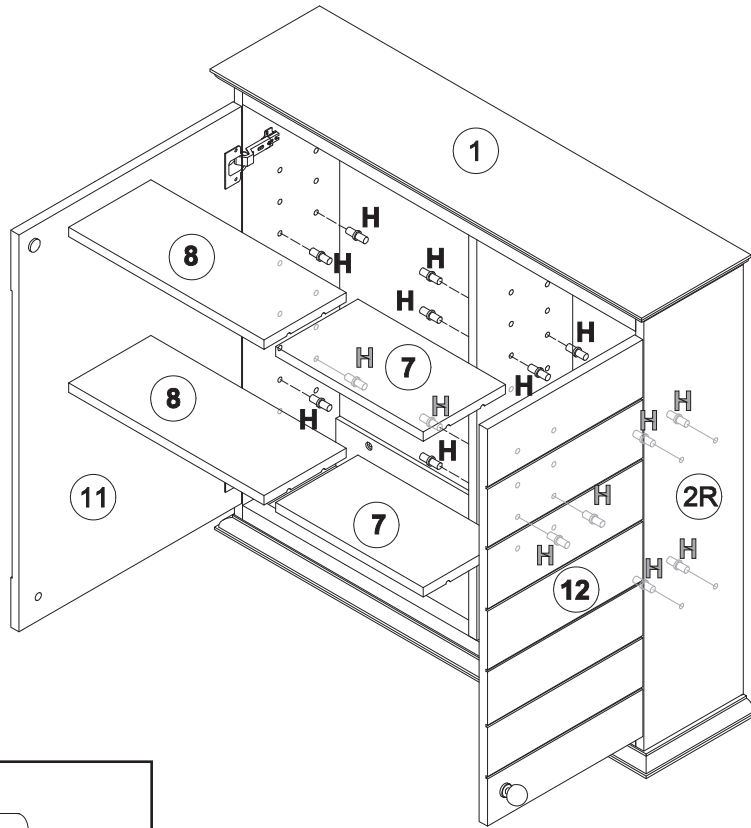

Fixtures and fittings supplied (actual size)

Ref	Dimensions	Qty
A	6 x 35mm	6
B	15 x 9.5mm	6
C	6 x 30mm	10
D	4 x 30mm	12
E	3 x 12mm	17
F	8 x 1.5mm	2
G	3 x 12mm	16
H	6 x 18mm	16
I	4 x 16mm	2

Fixtures and fittings supplied (not to scale)

8

3 x 12mm
E x 17

9

3 x 12mm
G x 8

52 x 84mm
K x 4

10

F x 2

8 x 1.5mm

11

3 x 12mm
G x 8

12

4 x 16mm
I x 2

23 x 25mm
J x 2

13

6 x 18mm
H x 16

14

Actual product size

H58 x L63 X D16cm