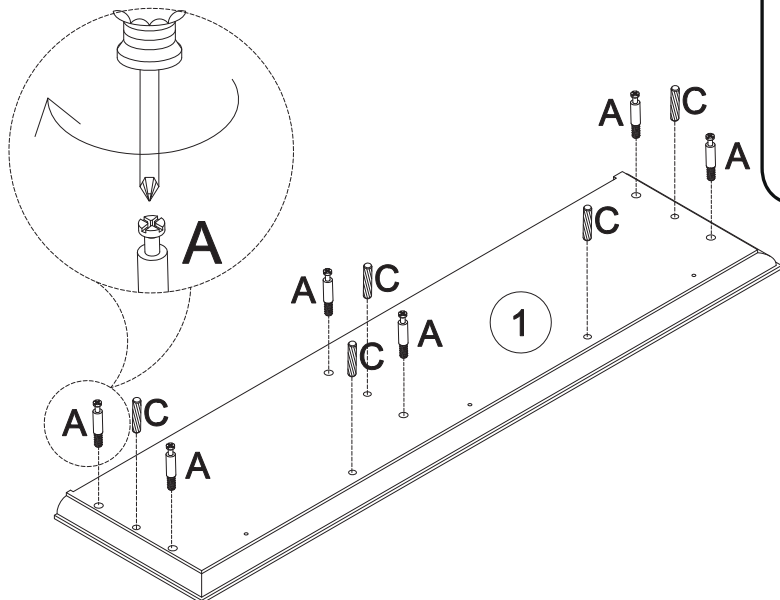

Fixtures and fittings supplied (actual size)

Ref	Dimensions	Qty
A	6 x 35mm	6
B	15 x 9.5mm	6
C	6 x 30mm	10
D	4 x 30mm	12
E	3 x 12mm	17
F	8 x 1.5mm	2
G	3 x 12mm	16
H	6 x 18mm	16
I	4 x 16mm	2

Fixtures and fittings supplied (not to scale)

Ref	Dimensions	Visual	Qty
J	23 x 25mm		2
K	84 x 54mm		4

1

C x 2 6 x 30mm

2

D x 3 4 x 30mm

3

4

5

CAM-PILLAR

Tighten until shoulder is flush with panel. Do not overtighten or undertighten (see example below)

6 x 35mm
A x 6

6 x 30mm
C x 5

6

4 x 30mm
D x 3

7

15 x 9.5mm
B x 6