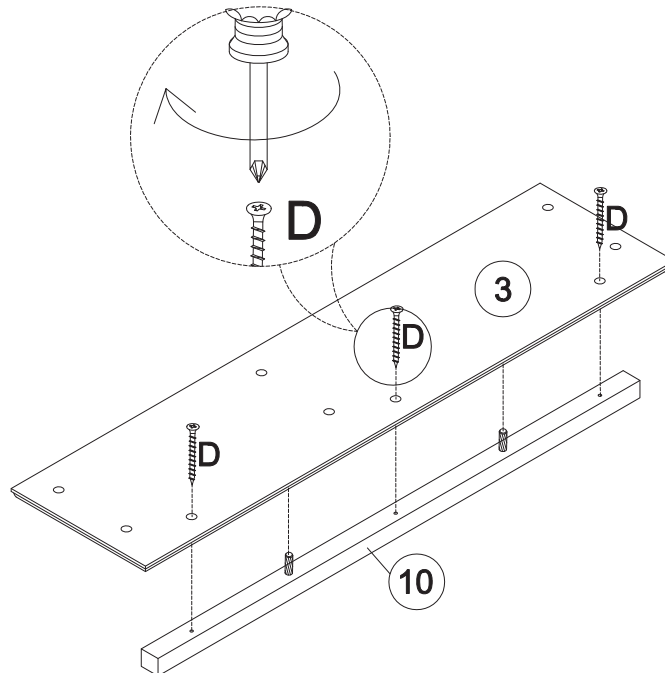

Fixtures and fittings supplied (actual size)

Ref	Dimensions	Qty
A	6 x 35mm	6
B	15 x 9.5mm	6
C	6 x 30mm	10
D	4 x 30mm	12
E	3 x 12mm	17
F	8 x 1.5mm	2
G	3 x 12mm	16
H	6 x 18mm	16
I	4 x 16mm	2

Fixtures and fittings supplied (not to scale)

Ref	Dimensions	Visual	Qty
J	23 x 25mm		2
K	84 x 54mm		4

1

C x 2 6 x 30mm

2

D x 3 4 x 30mm

3

4

5

CAM-PILLAR

Tighten until shoulder is flush with panel. Do not overtighten or undertighten (see example below)

6 x 35mm
A x 6

6 x 30mm
C x 5

6

4 x 30mm
D x 3

7

15 x 9.5mm
B x 6