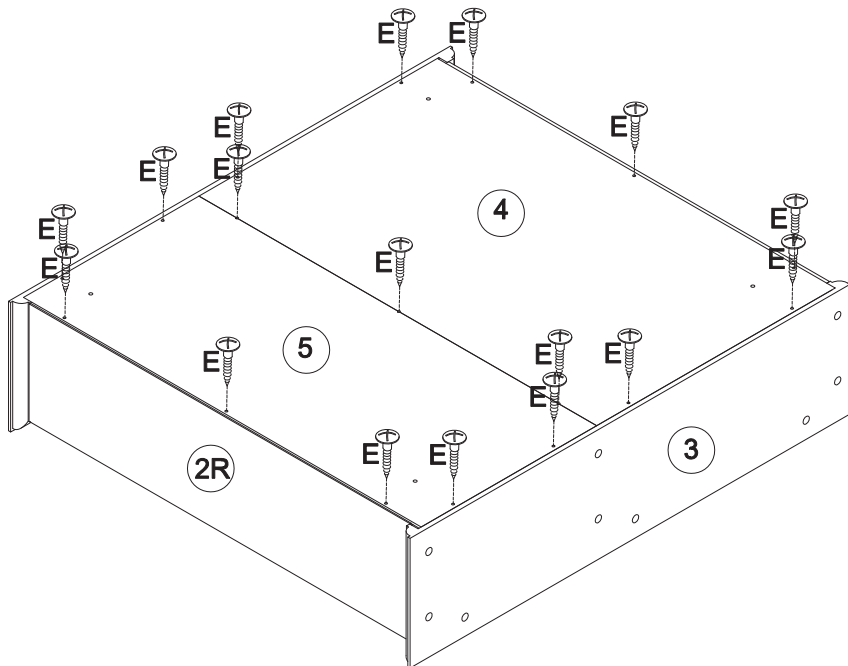

3 x 12mm
E x 17