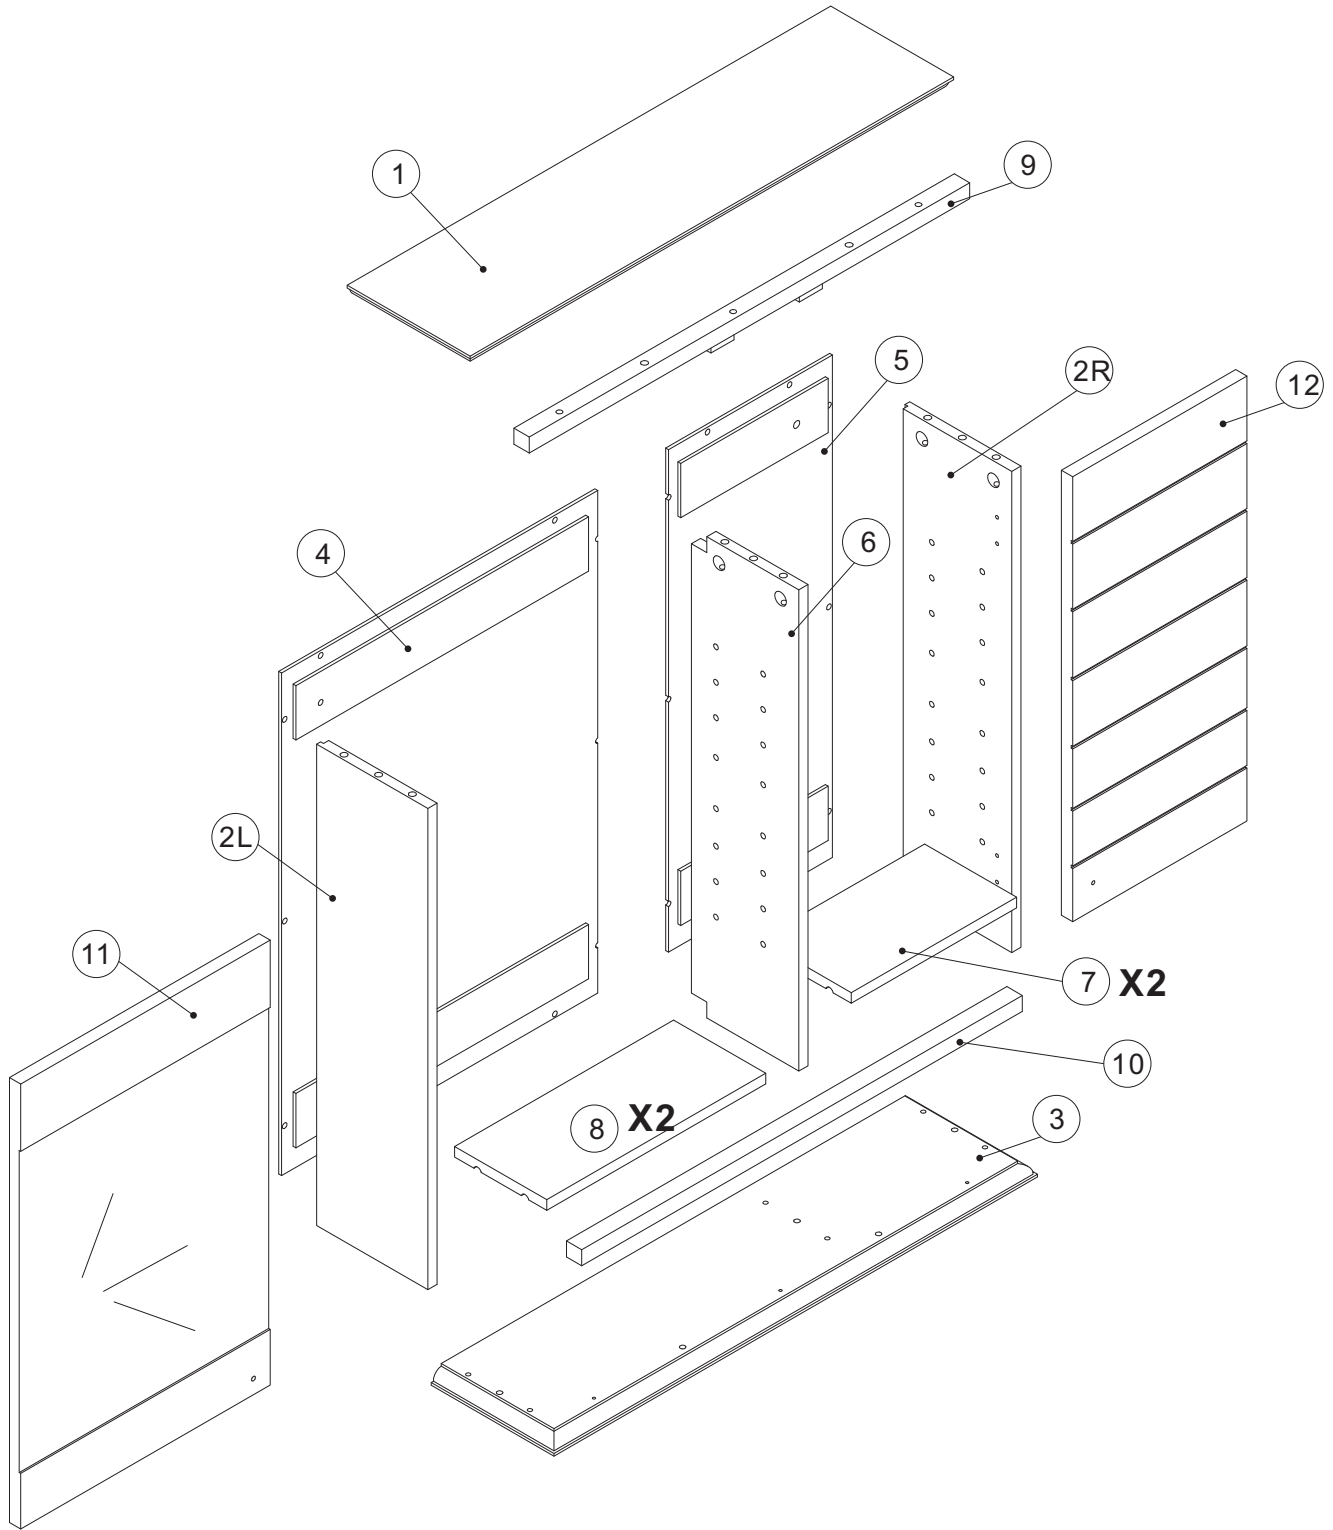

GETTING TO KNOW YOUR PRODUCT

Components supplied-Use this guide if you require a replacement part.

Ref	Dimensions	Visual	Qty
1	63 x 16cm		1
2L	54.5 x 14.5cm		1
2R	54.5 x 14.5cm		1
3	63 x 16cm		1
4	56.5 x 34cm		1
5	56.5 x 25cm		1
6	54.5 x 14cm		1

Ref	Dimensions	Visual	Qty
7	23.5 x 11.5cm		2
8	32.5 x 11.5cm		2
9	57.5 x 2cm		1
10	57.5 x 2cm		1
11	50.5 x 32cm		1
12	50.5 x 23cm		1