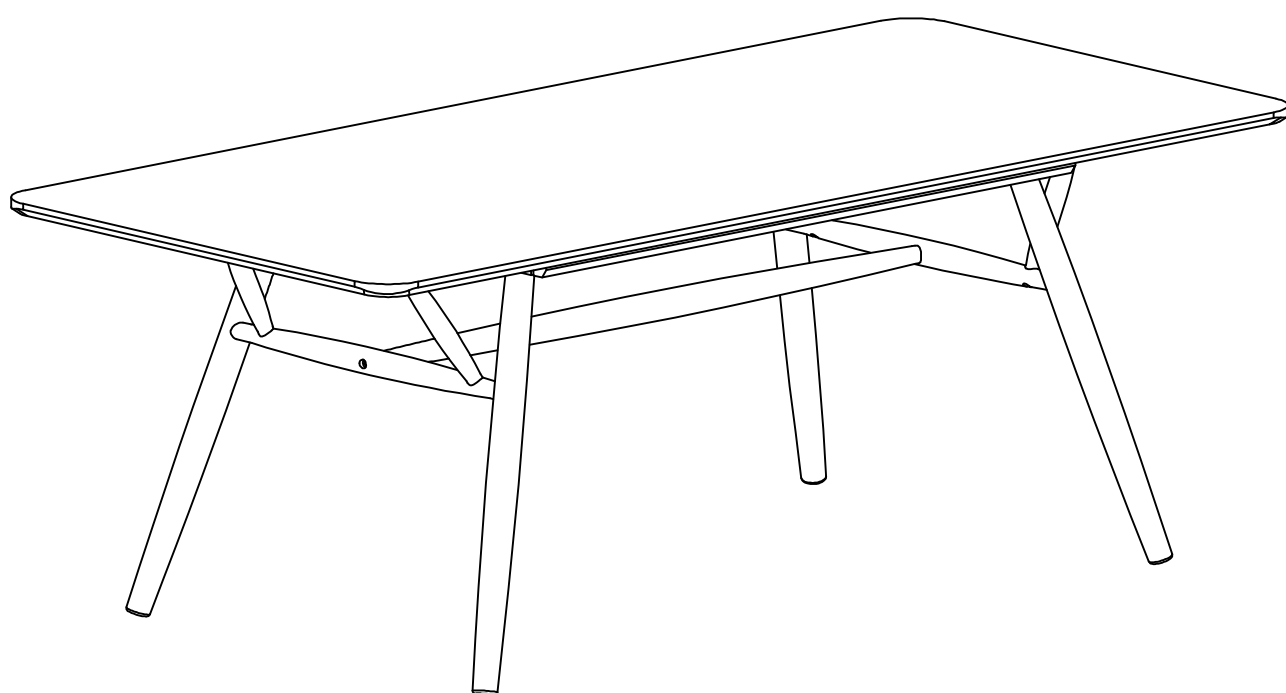

next

JARVIS DINING TABLE

869390

Assembly instructions

Actual product size

L195 X W90 X H76cm

Need Help?

With: Assembly instructions
Missing or damaged parts