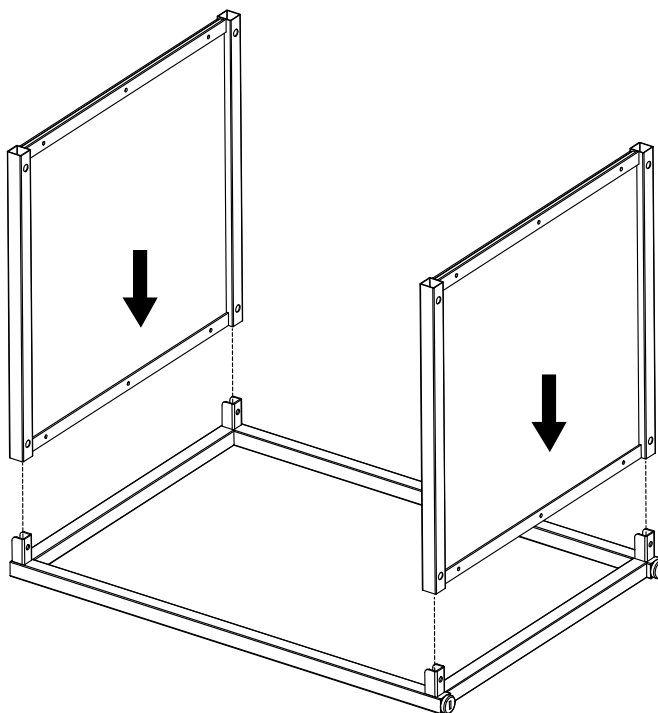

Components supplied. Please use this guide if you require replacement parts.

Ref	Dimensions	Visual	Qty	Ctn
1	56x40cm		2	1
2	40x40cm		2	1

Fixtures and fittings supplied (actual size)

Ref	Dimensions	Qty	Extra Fittings
V39	Ø6 x 12mm	8	1

Fixtures and fittings supplied (not to scale)

Ref	Dimensions	Visual	Qty
T1	M4		1

1

2

M4

Ø6 x 12mm
V39 X 1

3

4