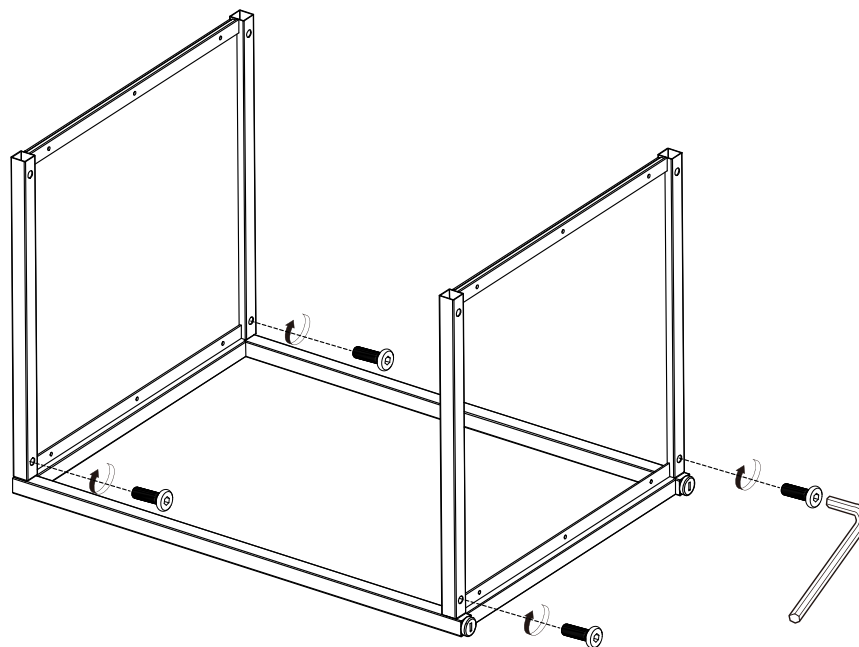

Components supplied. Please use this guide if you require replacement parts.

Ref	Dimensions	Visual	Qty	Ctn
1	56x40cm		2	1
2	40x40cm		2	1

Fixtures and fittings supplied (actual size)

Ref	Dimensions	Qty	Extra Fittings
V39	Ø6 x 12mm	8	1

Fixtures and fittings supplied (not to scale)

Ref	Dimensions	Visual	Qty
T1	M4		1

1

2

M4

Ø6 x 12mm
V39 X 1

3

4