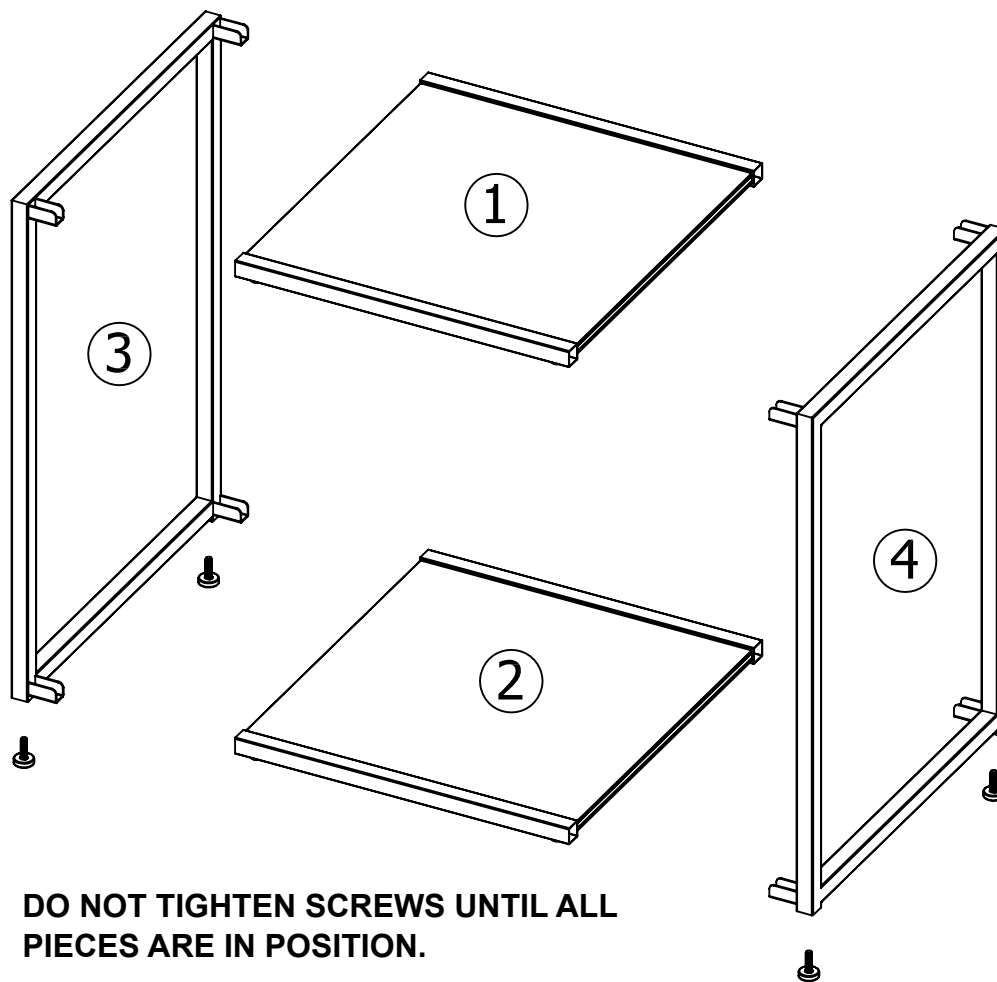

GETTING TO KNOW YOUR PRODUCT

▲ **DO NOT TIGHTEN SCREWS UNTIL ALL PIECES ARE IN POSITION.**

Components supplied. Please use this guide if you require replacement parts.

Ref	Dimensions	Visual	Qty	Ctn
1	56x40cm		2	1
2	40x40cm		2	1