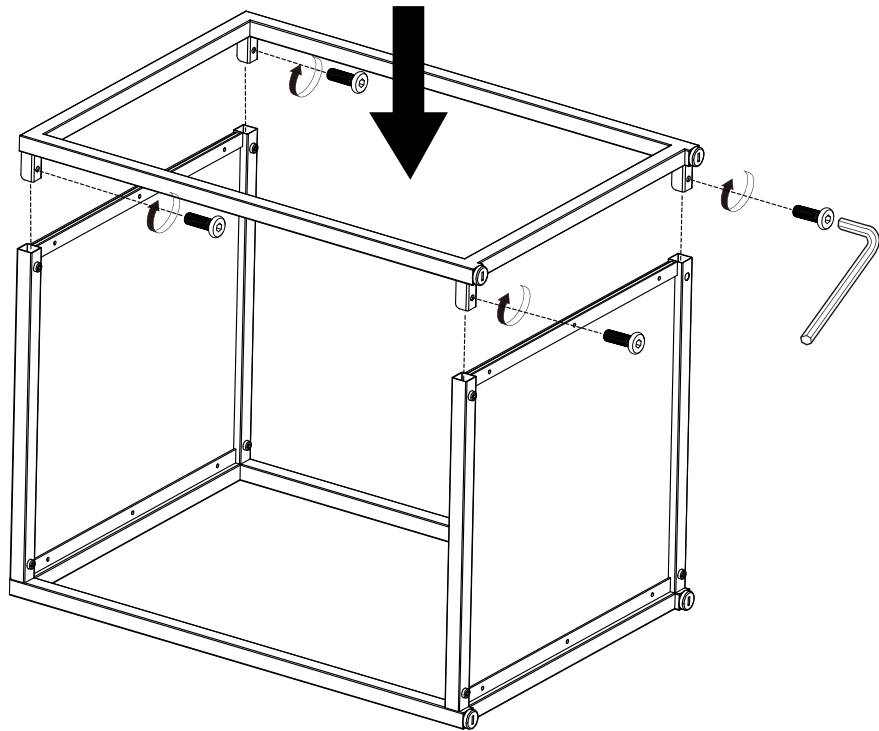

Components supplied. Please use this guide if you require replacement parts.

Ref	Dimensions	Visual	Qty	Ctn
1	56x40cm		2	1
2	40x40cm		2	1

Fixtures and fittings supplied (actual size)

Ref	Dimensions	Qty	Extra Fittings
V39	Ø6 x 12mm	8	1

Fixtures and fittings supplied (not to scale)

Ref	Dimensions	Visual	Qty
T1	M4		1

1

2

M4

Ø6 x 12mm
V39 X 1

3

4

▲ CAREFULLY LIFT THE UNIT UPRIGHT

next

BLACK AND MIRROR SIDE
870394

Actual product size

H56 x D40 x W40 cm