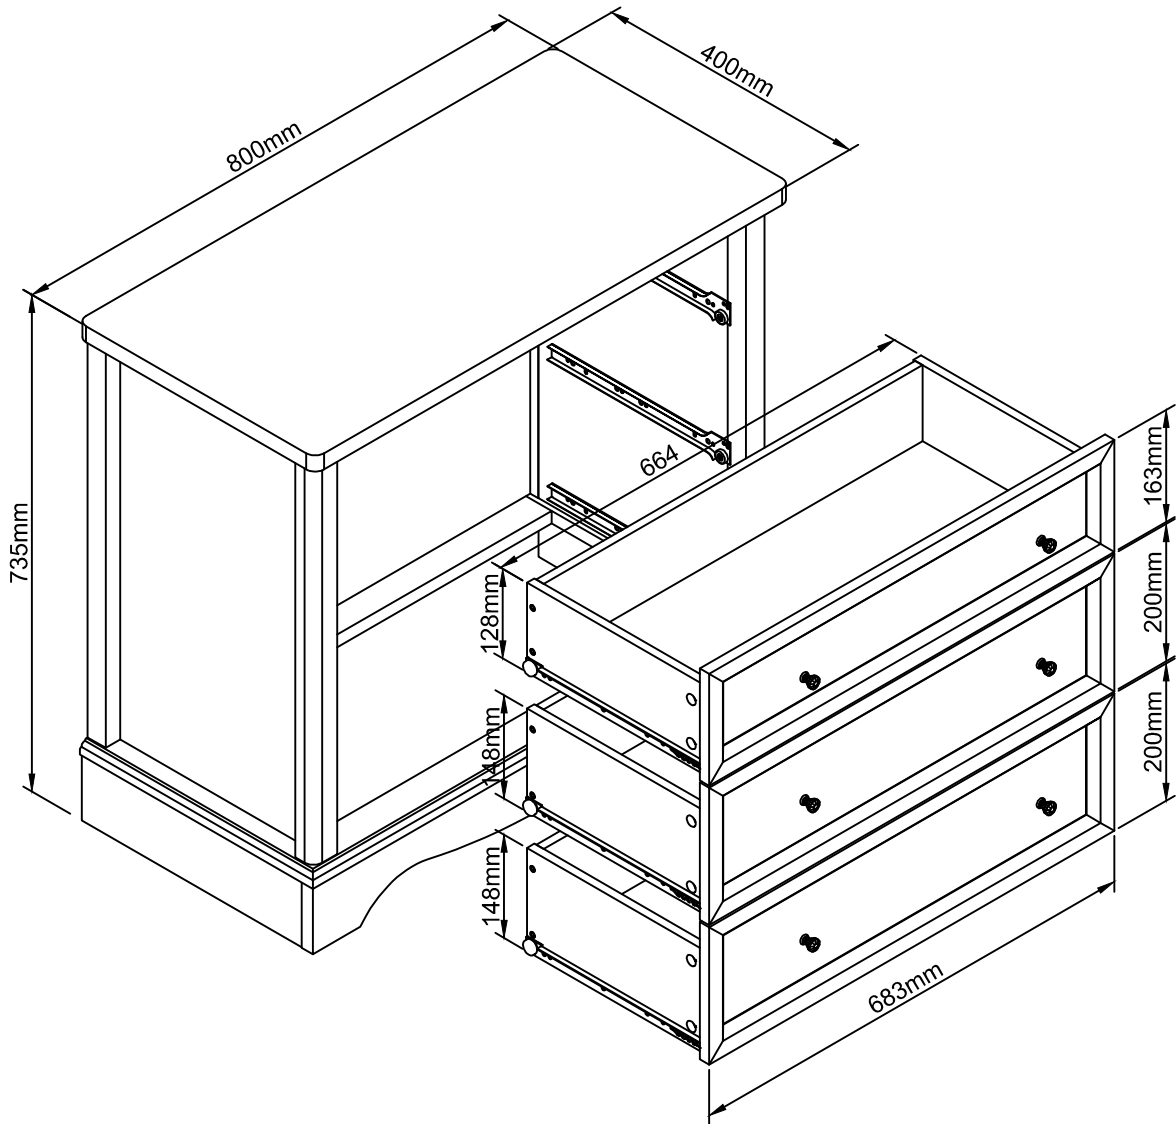

TURN TO UNLOCK

UNLOCKED

Q17	N/A	2	
-----	-----	---	---

next

AMELIA MIDI CHEST  
876593

Actual product size  
H74 x W80x D40cm