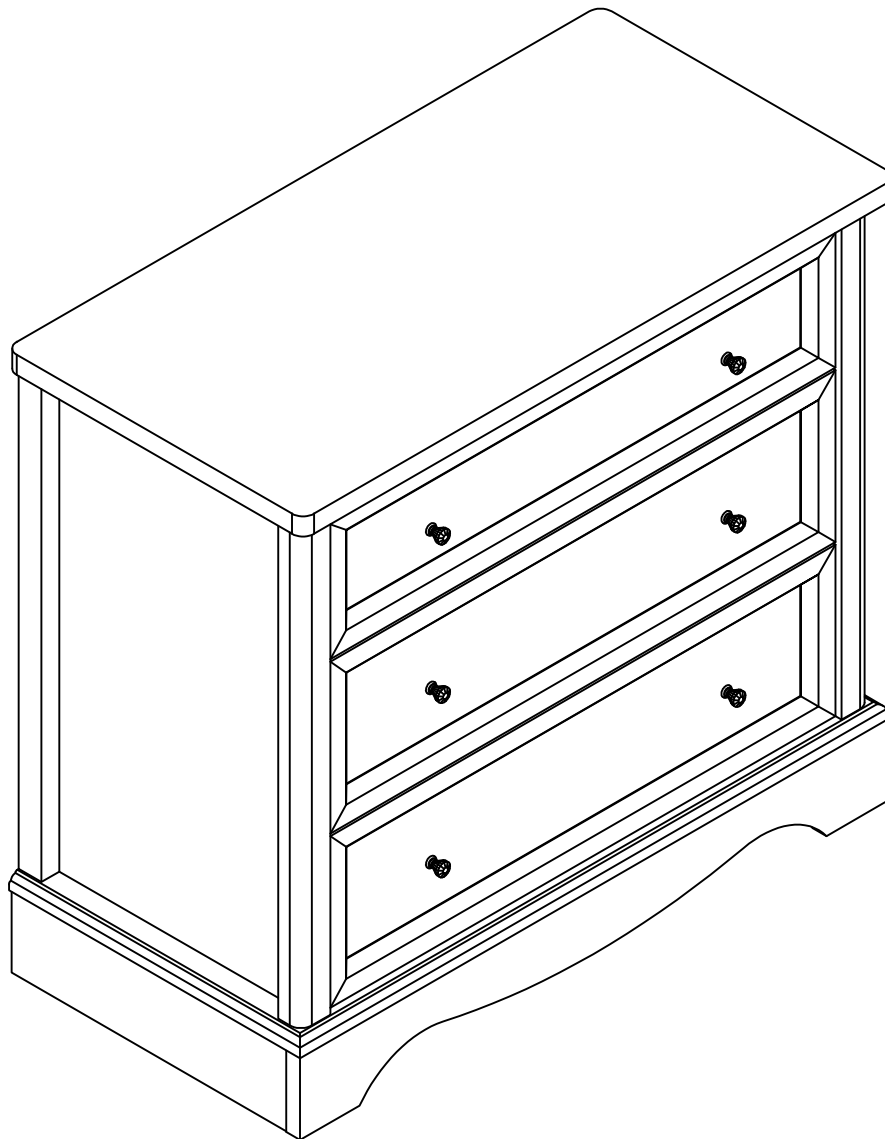

# AMELIA MIDI CHEST

876593

Assembly instructions

**Actual product size**

H74 x W80x D40cm

**Need Help ?**

With: Assembly instruction

Missing or damaged parts