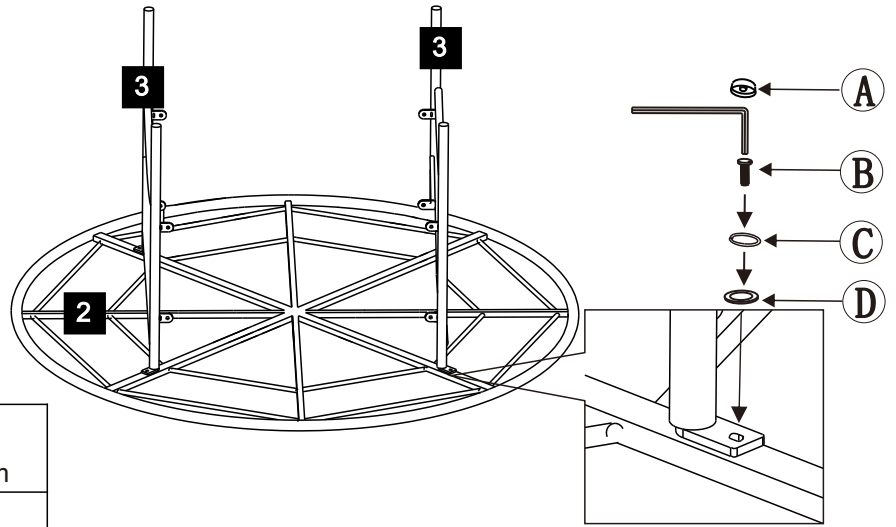

Components supplied

Ref	Dimensions	Visual	Qty
1	166x166cm		1
2	166x166cm		1
3	94x70cm		2
4	87x42.5cm		2
5	70x70cm		1
6	73 x 73 cm		1
7	172x74cm		2
8	156x64.5cm		2
9	92.5x59cm		4
10	85 x 42cm		4

Fixtures and fittings supplied (actual size)

Ref	Dimensions	Visual	Qty
A	ø 13x5 mm		12
B	ø 6 x 20 mm		12
C	ø 12x1.5mm		12
D	ø 12x1.0mm		12

E	6 x 75mm		1
---	----------	---	---

1 Tip - Do not fully tighten the bolts until the item is fully assembled.

	A x 4 ø13x5mm
	B x 4 ø6x20mm
	C x 4 ø12x1.5mm
	D x 4 ø12x1.0mm
	E x 1 6x75mm

2

	A x 8 ø13x5mm
	B x 8 ø6x20mm
	C x 8 ø12x1.5mm
	D x 8 ø12x1.0mm
	E x 1 6x75mm

- Remember to fully tighten all bolts before turning over.