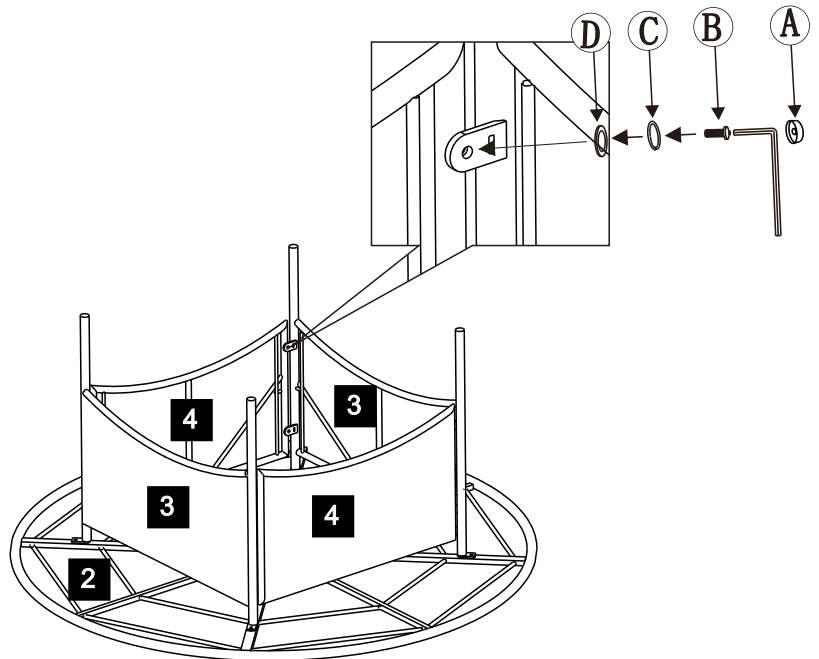

Components supplied

Ref	Dimensions	Visual	Qty
1	166x166cm		1
2	166x166cm		1
3	94x70cm		2
4	87x42.5cm		2
5	70x70cm		1
6	73 x 73 cm		1
7	172x74cm		2
8	156x64.5cm		2
9	92.5x59cm		4
10	85 x 42cm		4

Fixtures and fittings supplied (actual size)

Ref	Dimensions	Visual	Qty
A	ø 13x5 mm		12
B	ø 6 x 20 mm		12
C	ø 12x1.5mm		12
D	ø 12x1.0mm		12

E	6 x 75mm		1
---	----------	---	---

1 Tip - Do not fully tighten the bolts until the item is fully assembled.

	A x 4 ø13x5mm
	B x 4 ø6x20mm
	C x 4 ø12x1.5mm
	D x 4 ø12x1.0mm
	E x 1 6x75mm

2

	A x 8 ø13x5mm
	B x 8 ø6x20mm
	C x 8 ø12x1.5mm
	D x 8 ø12x1.0mm
	E x 1 6x75mm

- Remember to fully tighten all bolts before turning over.