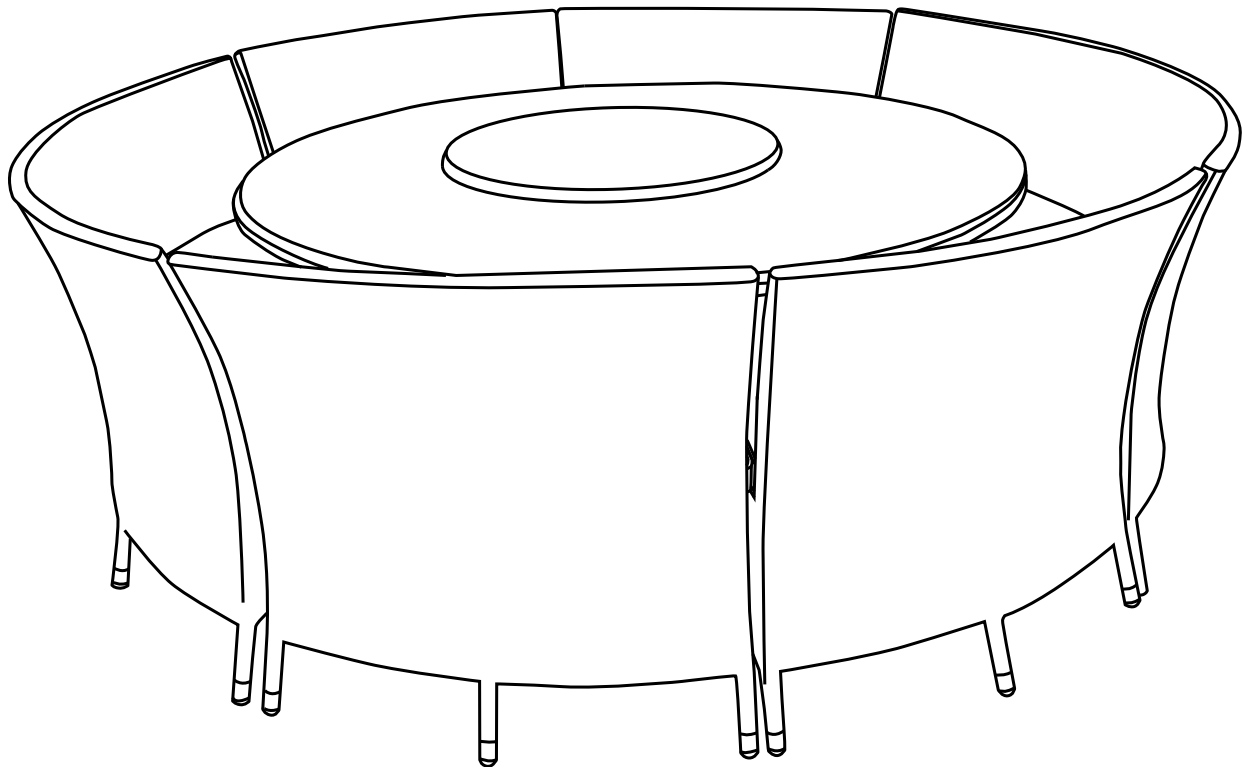

next

VALENCIA 7PC DINING SET

898200

Assembly instructions

Actual product size

H77 x W166 x D166cm (TABLE)

H88 x W172 x D74cm (BENCH)

H88 x W93 x D59cm (CHAIR)

Components supplied

Ref	Dimensions	Visual	Qty
1	166x166cm		1
2	166x166cm		1
3	94x70cm		2
4	87x42.5cm		2
5	70x70cm		1
6	73 x 73 cm		1
7	172x74cm		2
8	156x64.5cm		2
9	92.5x59cm		4
10	85 x 42cm		4

Fixtures and fittings supplied (actual size)