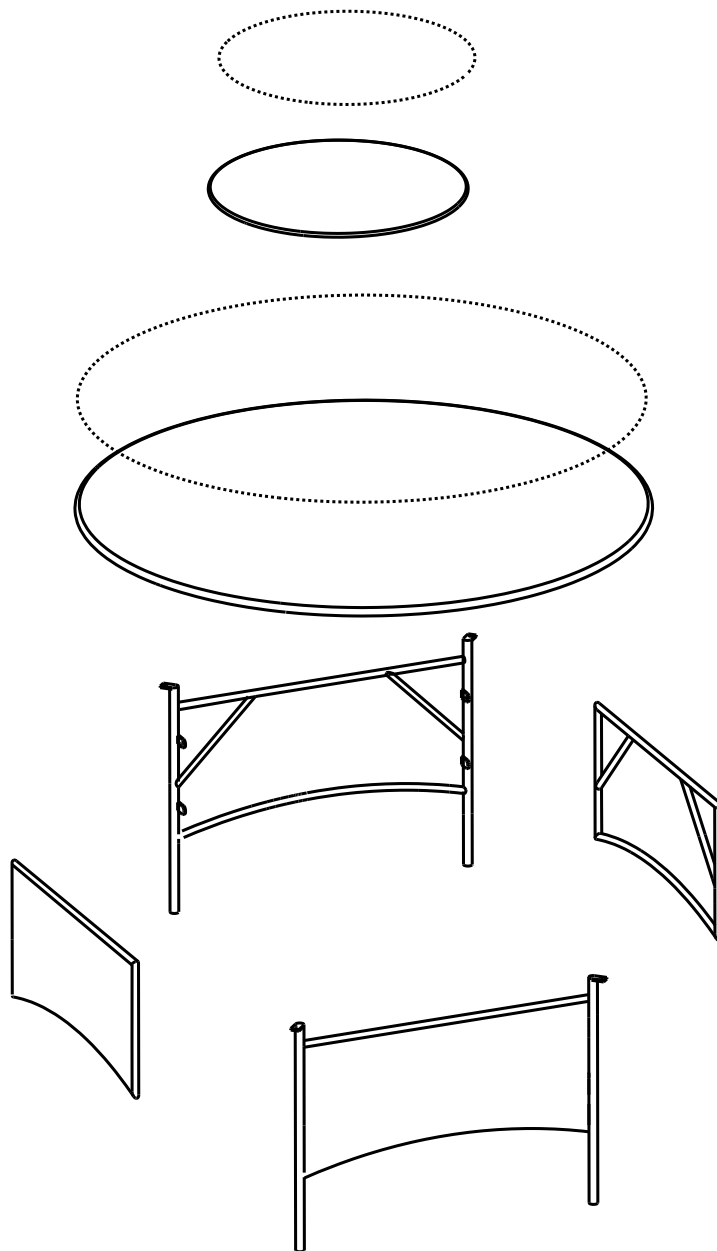

GETTING TO KNOW YOUR PRODUCT

CUSTOMER HELPLINE

If you have any problem with this product or require any replacement fittings please contact customer services 0333 777 8999

Components supplied

Ref	Dimensions	Visual	Qty
1	166x166cm		1
2	166x166cm		1
3	94x70cm		2
4	87x42.5cm		2
5	70x70cm		1
6	73 x 73 cm		1
7	172x74cm		2
8	156x64.5cm		2
9	92.5x59cm		4
10	85 x 42cm		4

Fixtures and fittings supplied (actual size)

Ref	Dimensions	Visual	Qty
A	ø 13x5 mm		12
B	ø 6 x 20 mm		12
C	ø 12x1.5mm		12
D	ø 12x1.0mm		12

E	6 x 75mm		1