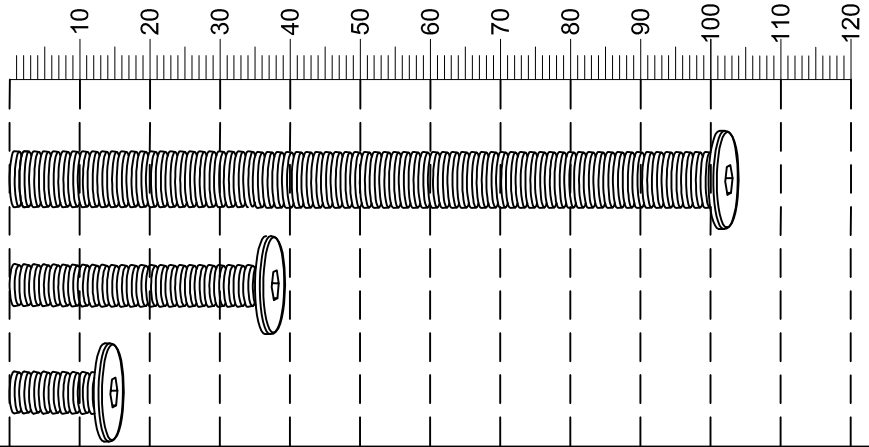

Ref	Dimensions	Visual	Qty	Ctn
1	90 x 189cm		1	1
2	74 x 73cm		2	2
3	6 x 123cm		2	2

Fixtures and fittings supplied (actual size)

Ref	Dimensions	Qty	Spare Qty
W40	Ø8 x 100mm	8	1
V59	Ø6 x 35mm	12	2
V35	Ø6 x 15mm	4	1

Fixtures and fittings supplied (not to scale)

Ref	Dimensions	Qty	Spare Qty	Visual
T1	N/A	1	N/A	
Q1	N/A	24	2	

1

Q1	N/A	8	
T1	N/A	1	
W40	Ø8 x 100mm	8	

2

Q1	N/A	16	
V35	Ø6 x 15mm	4	
V59	Ø6 x 35mm	12	

3

next