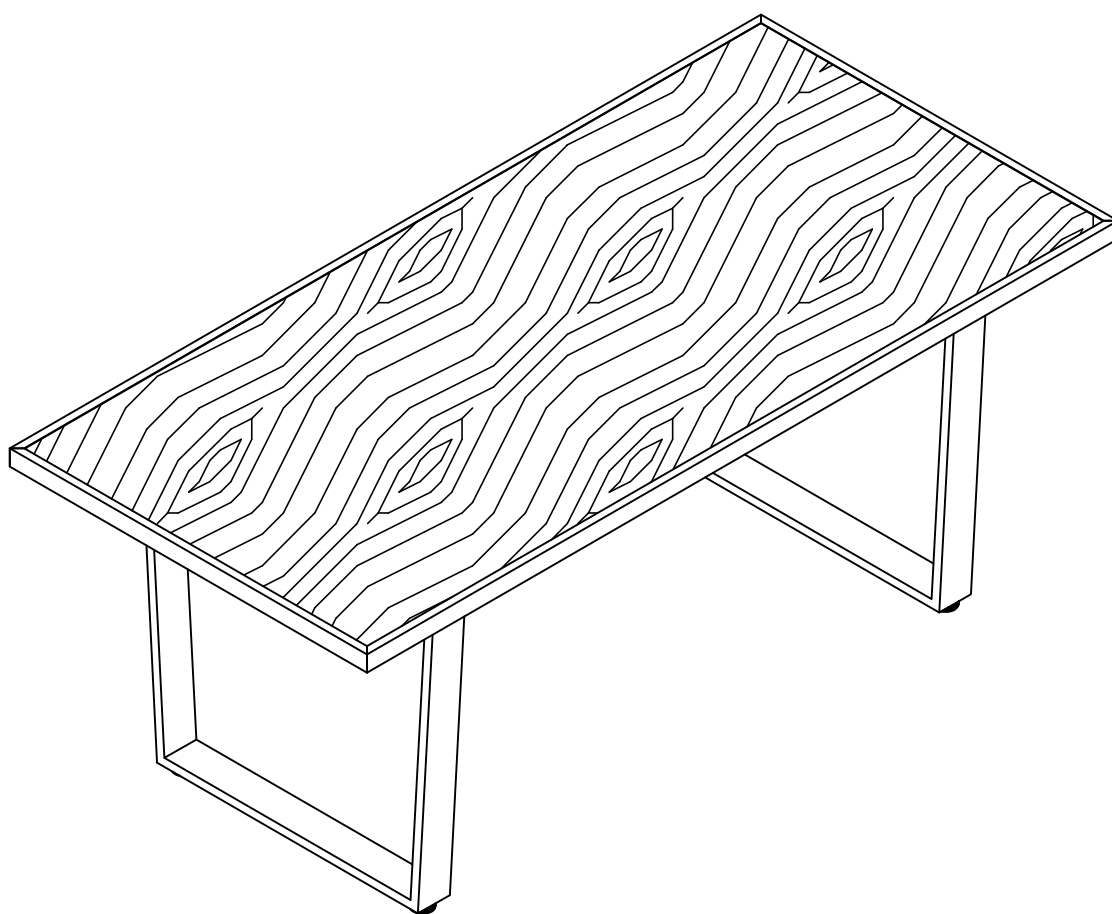

next

BOSPHORUS METAL DINING TABLE

905927

Assembly instructions

Actual product size

H75 x W189x D90cm

Need Help ?

With: Assembly instruction

BOSPHORUS METAL DINING TABLE

905927

Actual product size

H75 x W189x D90cm