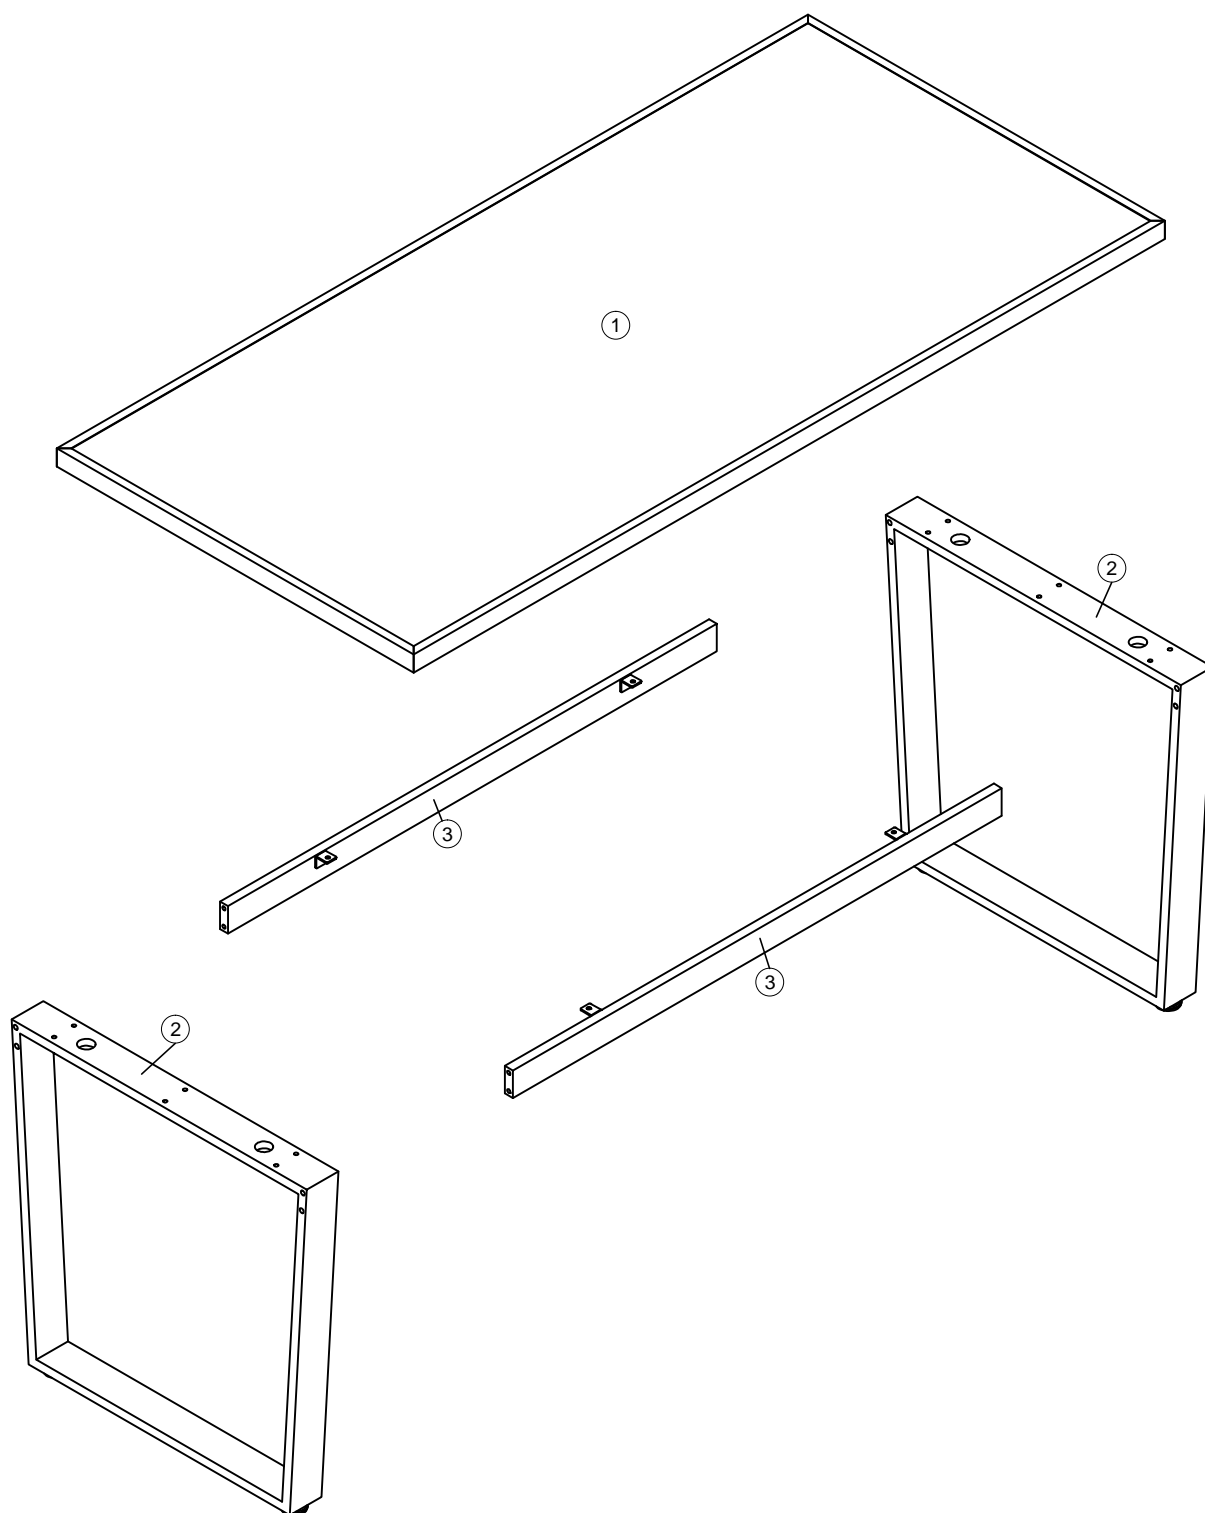

GETTING TO KNOW YOUR PRODUCT

Components supplied. Please use this guide if you require replacement parts.

Ref	Dimensions	Visual	Qty	Ctn
1	90 x 189cm		1	1
2	74 x 73cm		2	2
3	6 x 123cm		2	2