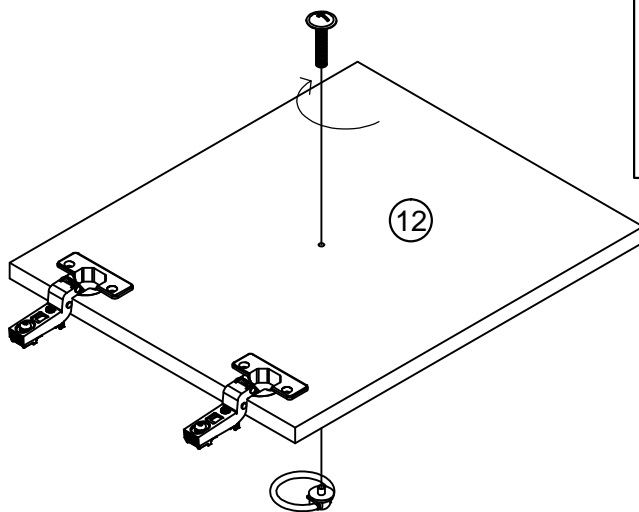

Ref	Dimensions	Visual	Qty	Ctn
8	49x39cm		1	2
9	10x7cm		2	1
10	38x33cm		2	2
11	49x33cm		1	1
12	39x32cm		2	2

Fixtures and fittings supplied (actual size)

Ref	Dimensions	Qty	Spare Qty
B3	Ø15 x 12mm	N/A	2
B8	Ø8 x 38mm	N/A	2
Z8	Ø4 x 18mm	2	N/A
D6	Ø8 x 30mm	N/A	2
P3	Ø5 x 16mm	12	2
U119	Ø4 x 14mm	8	1

Fixtures and fittings supplied ( not to scale)

Ref	Dimensions	Qty	Spare Qty	Visual
D14	N/A	1	N/A	
Q17	N/A	2	1	
E36	N/A	2	N/A	
O1	Ø25mm	8	1	
C11	N/A	4	N/A	

1

2

3

4

5

6

C11	N/A	4	
U119	Ø4 x 14mm	8	  not supplied

11

HANDLE DIRECTION

X 2

Z8	Ø4 x 18mm	2	  not supplied
E36	N/A	2	

12

Install hinge

Remove hinge