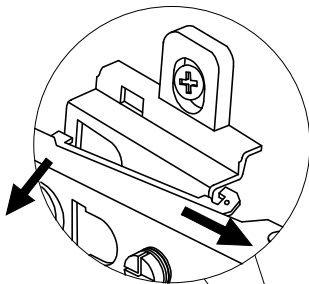

C11	N/A	4	
U119	Ø4 x 14mm	8	  not supplied

11

HANDLE DIRECTION

X 2

Z8	Ø4 x 18mm	2	  not supplied
E36	N/A	2	

12

Install hinge

Remove hinge

LATERAL

VERTICAL

FRONT- TO-BACK

13

O1	Ø25mm	8	○
----	-------	---	---

14

15

We recommend the use of the wall attachment bracket/strap provided for safety reasons. Secure the other end of the strap to the wall with an appropriate screw and wall plug for your wall type (not provided).