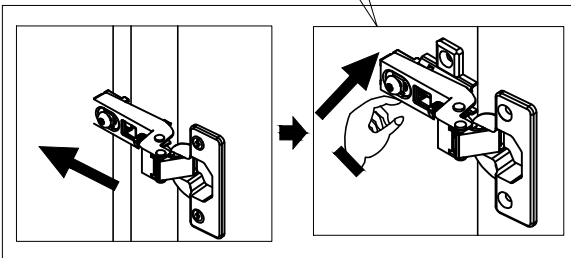

C11	N/A	4	
U119	Ø4 x 14mm	8	  not supplied

11

HANDLE DIRECTION

X 2

Z8	Ø4 x 18mm	2	  not supplied
E36	N/A	2	

12

Install hinge

Remove hinge

LATERAL

VERTICAL

FRONT- TO-BACK

13

O1	Ø25mm	8	○
----	-------	---	---

14

15

We recommend the use of the wall attachment bracket/strap provided for safety reasons. Secure the other end of the strap to the wall with an appropriate screw and wall plug for your wall type (not provided).