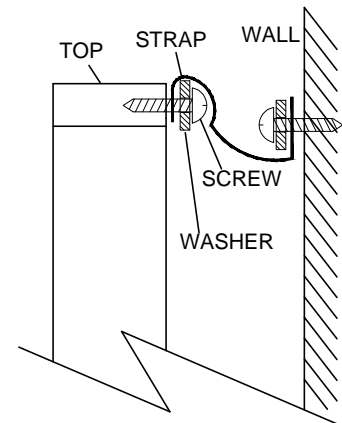

15

We recommend the use of the wall attachment bracket/strap provided for safety reasons. Secure the other end of the strap to the wall with an appropriate screw and wall plug for your wall type (not provided).

To hide the strap behind the unit, drill the hole lower than the top of unit.

Warning: Always ensure intended wall area to be drilled is free from hidden electrical wires, water and gas pipes.

NB: Wall fixings are not included-Please source suitable fixing for your wall type.

If in doubt please consult a qualified trades person.

WHEN LOOSENING THE CAM

TURN THE CAM IN A COUNTERCLOCKWISE DIRECTION UNTIL THE ARROW POINTS IN THE POSITION SHOWN IN THE DIAGRAMS BELOW

MAXIMUM LOCK

TURN TO UNLOCK

UNLOCKED

Q17

N/A

2