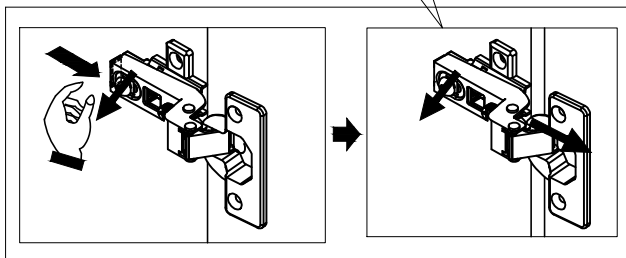

C11	N/A	4	
U119	Ø4 x 14mm	8	  not supplied

11

HANDLE DIRECTION

X 2

Z8	Ø4 x 18mm	2	  not supplied
E36	N/A	2	

12

Install hinge

Remove hinge

LATERAL

VERTICAL

FRONT- TO-BACK

13

O1	Ø25mm	8	○
----	-------	---	---

14

15

We recommend the use of the wall attachment bracket/strap provided for safety reasons. Secure the other end of the strap to the wall with an appropriate screw and wall plug for your wall type (not provided).