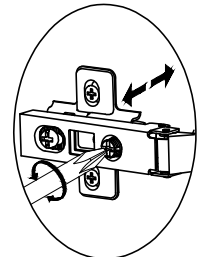

C11	N/A	4	
U119	Ø4 x 14mm	8	  not supplied

11

HANDLE DIRECTION

X 2

Z8	Ø4 x 18mm	2	  not supplied
E36	N/A	2	

12

Install hinge

Remove hinge

LATERAL

VERTICAL

FRONT- TO-BACK

13

O1	Ø25mm	8	○
----	-------	---	---

14

15

We recommend the use of the wall attachment bracket/strap provided for safety reasons. Secure the other end of the strap to the wall with an appropriate screw and wall plug for your wall type (not provided).