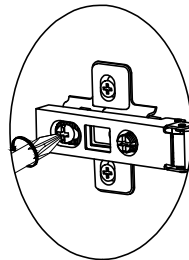

C11	N/A	4	
U119	Ø4 x 14mm	8	  not supplied

11

HANDLE DIRECTION

X 2

Z8	Ø4 x 18mm	2	  not supplied
E36	N/A	2	

12

Install hinge

Remove hinge

LATERAL

VERTICAL

FRONT- TO-BACK

13

O1	Ø25mm	8	○
----	-------	---	---

14

15

We recommend the use of the wall attachment bracket/strap provided for safety reasons. Secure the other end of the strap to the wall with an appropriate screw and wall plug for your wall type (not provided).