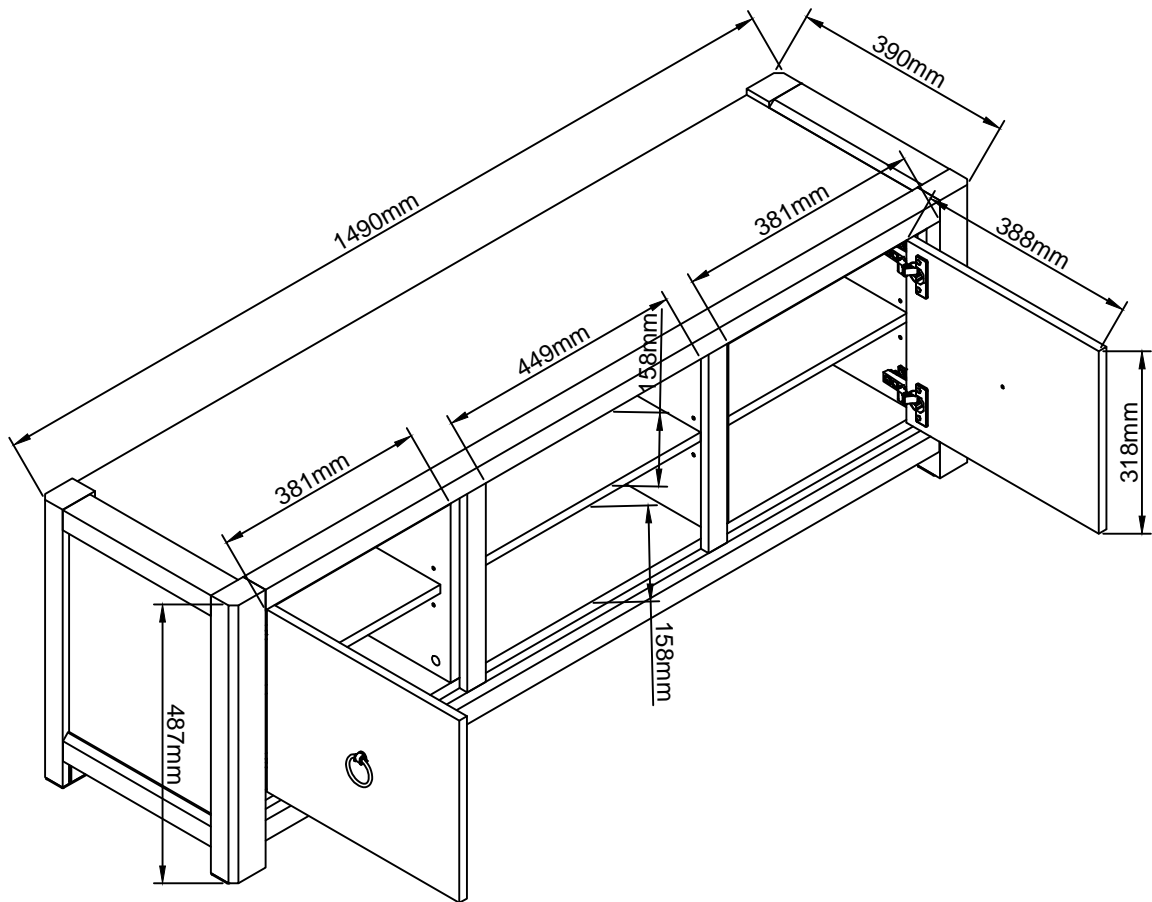

TURN TO UNLOCK

UNLOCKED

Q17

N/A

2

next

CHILTERN WIDE TV UNIT  
907026

Actual product size  
H49x W149x D39cm