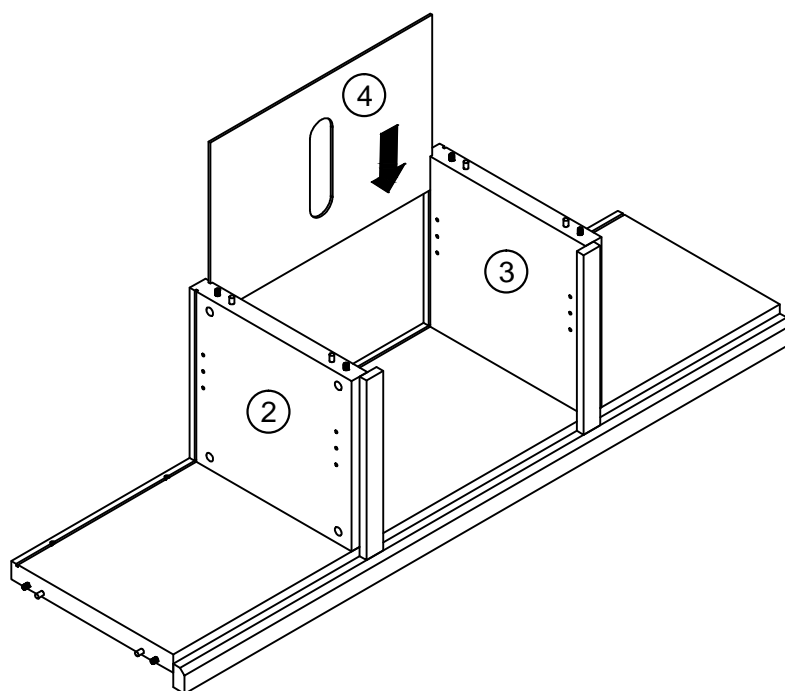

Ref	Dimensions	Visual	Qty	Ctn
8	49x39cm		1	2
9	10x7cm		2	1
10	38x33cm		2	2
11	49x33cm		1	1
12	39x32cm		2	2

Fixtures and fittings supplied (actual size)

Ref	Dimensions	Qty	Spare Qty
B3	Ø15 x 12mm	N/A	2
B8	Ø8 x 38mm	N/A	2
Z8	Ø4 x 18mm	2	N/A
D6	Ø8 x 30mm	N/A	2
P3	Ø5 x 16mm	12	2
U119	Ø4 x 14mm	8	1

Fixtures and fittings supplied ( not to scale)

Ref	Dimensions	Qty	Spare Qty	Visual
D14	N/A	1	N/A	
Q17	N/A	2	1	
E36	N/A	2	N/A	
O1	Ø25mm	8	1	
C11	N/A	4	N/A	

1

2

3

4

5

6