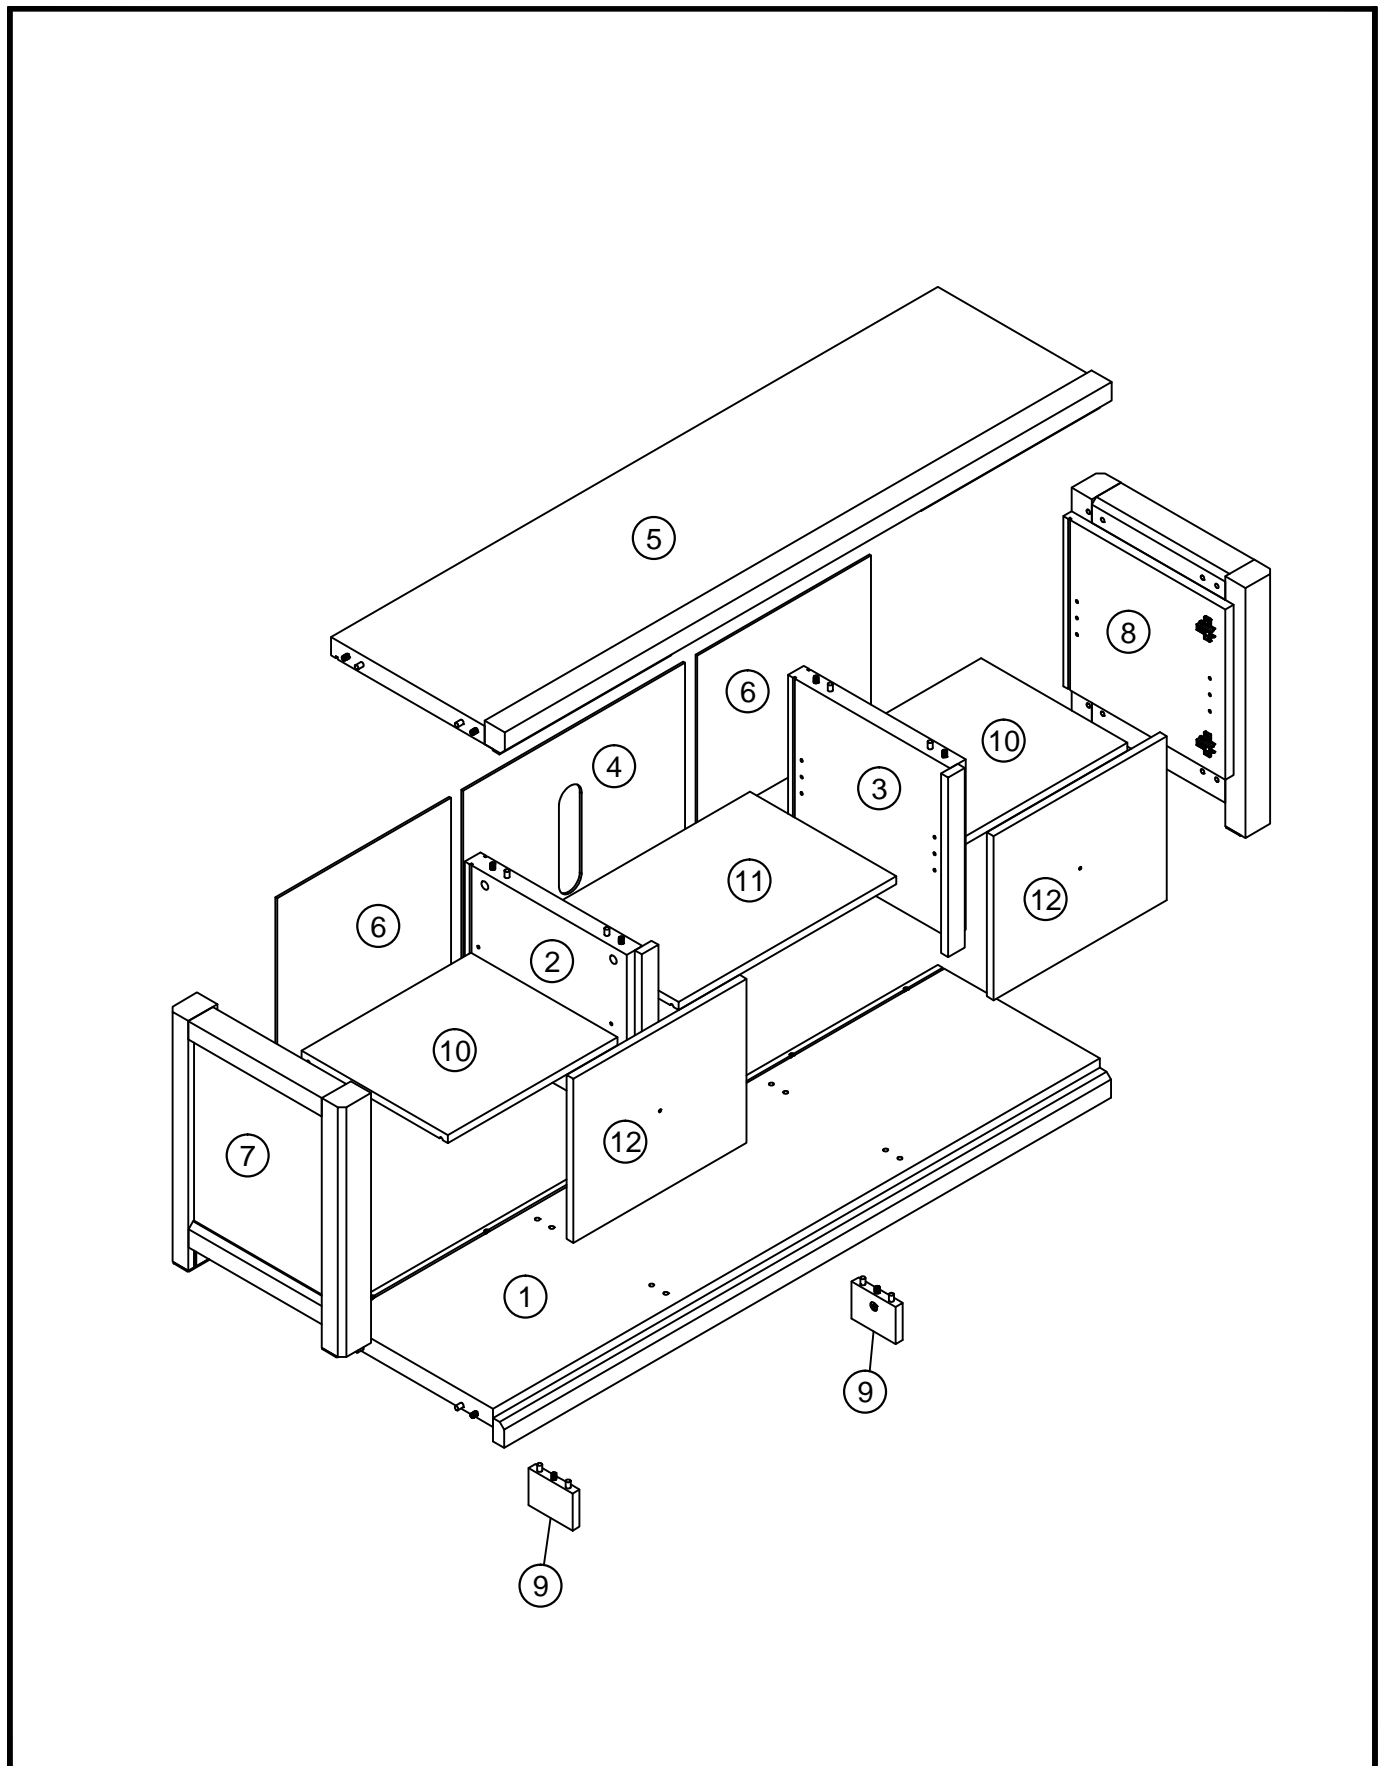

Components supplied. Please use this guide if you require replacement parts.

Ref	Dimensions	Visual	Qty	Ctn
1	136x39cm		1	1
2	38x35cm		1	1
3	38x35cm		1	1
4	50x34cm		1	1
5	136x39cm		1	1
6	39x34cm		2	1
7	49x39cm		1	2

Ref	Dimensions	Visual	Qty	Ctn
8	49x39cm		1	2
9	10x7cm		2	1
10	38x33cm		2	2
11	49x33cm		1	1
12	39x32cm		2	2