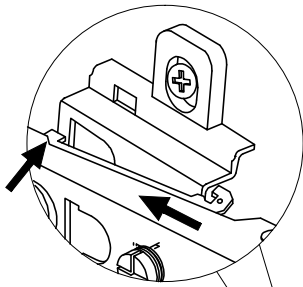

C11	N/A	4	
U119	Ø4 x 14mm	8	  not supplied

11

HANDLE DIRECTION

X 2

Z8	Ø4 x 18mm	2	  not supplied
E36	N/A	2	

12

Install hinge

Remove hinge

LATERAL

VERTICAL

FRONT- TO-BACK

13

O1	Ø25mm	8	○
----	-------	---	---

14

15

We recommend the use of the wall attachment bracket/strap provided for safety reasons. Secure the other end of the strap to the wall with an appropriate screw and wall plug for your wall type (not provided).