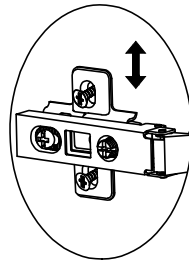

C11	N/A	4	
U119	Ø4 x 14mm	8	  not supplied

11

HANDLE DIRECTION

X 2

Z8	Ø4 x 18mm	2	  not supplied
E36	N/A	2	

12

Install hinge

Remove hinge

LATERAL

VERTICAL

FRONT- TO-BACK

13

O1	Ø25mm	8	○
----	-------	---	---

14

15

We recommend the use of the wall attachment bracket/strap provided for safety reasons. Secure the other end of the strap to the wall with an appropriate screw and wall plug for your wall type (not provided).