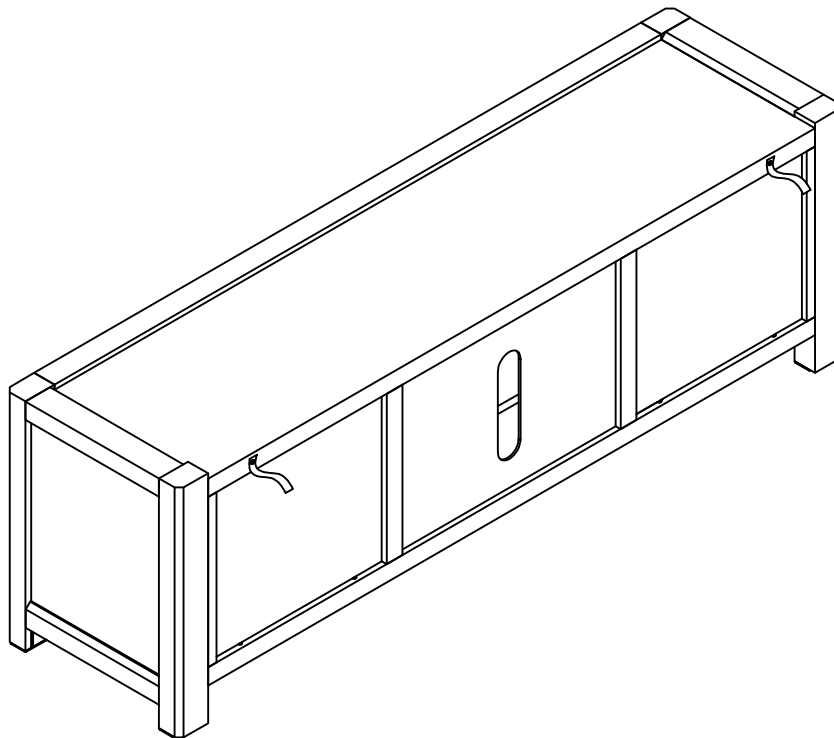

15

We recommend the use of the wall attachment bracket/strap provided for safety reasons. Secure the other end of the strap to the wall with an appropriate screw and wall plug for your wall type (not provided).

To hide the strap behind the unit, drill the hole lower than the top of unit.

Warning: Always ensure intended wall area to be drilled is free from hidden electrical wires, water and gas pipes.

NB: Wall fixings are not included-Please source suitable fixing for your wall type.

If in doubt please consult a qualified trades person.

WHEN LOOSENING THE CAM

TURN THE CAM IN A COUNTERCLOCKWISE DIRECTION UNTIL THE ARROW POINTS IN THE POSITION SHOWN IN THE DIAGRAMS BELOW

MAXIMUM LOCK

TURN TO UNLOCK

UNLOCKED

Q17

N/A

2