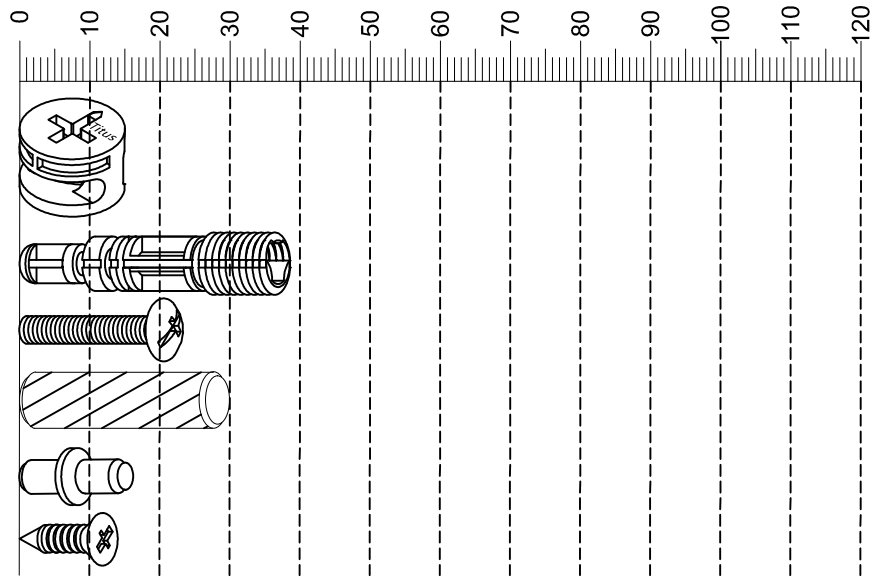

Ref	Dimensions	Visual	Qty	Ctn
8	49x39cm		1	2
9	10x7cm		2	1
10	38x33cm		2	2
11	49x33cm		1	1
12	39x32cm		2	2

Fixtures and fittings supplied (actual size)

Ref	Dimensions	Qty	Spare Qty
B3	Ø15 x 12mm	N/A	2
B8	Ø8 x 38mm	N/A	2
Z8	Ø4 x 18mm	2	N/A
D6	Ø8 x 30mm	N/A	2
P3	Ø5 x 16mm	12	2
U119	Ø4 x 14mm	8	1