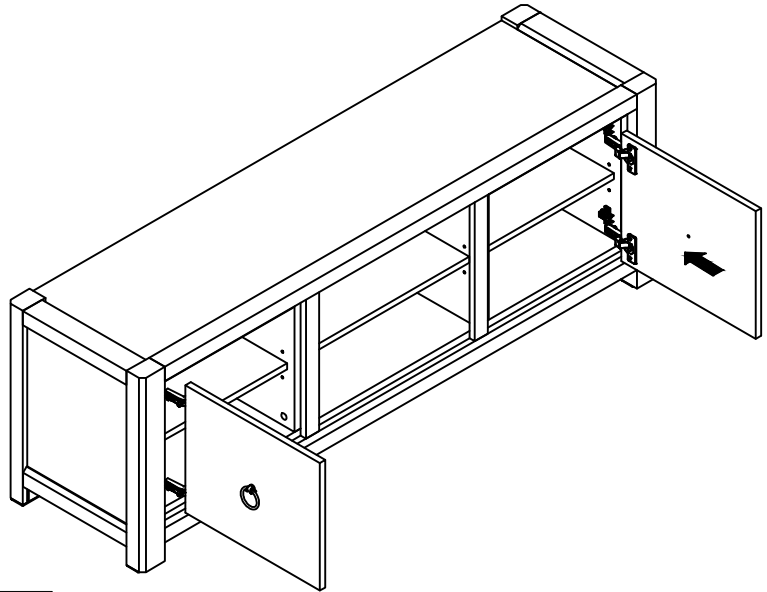

12

Install hinge