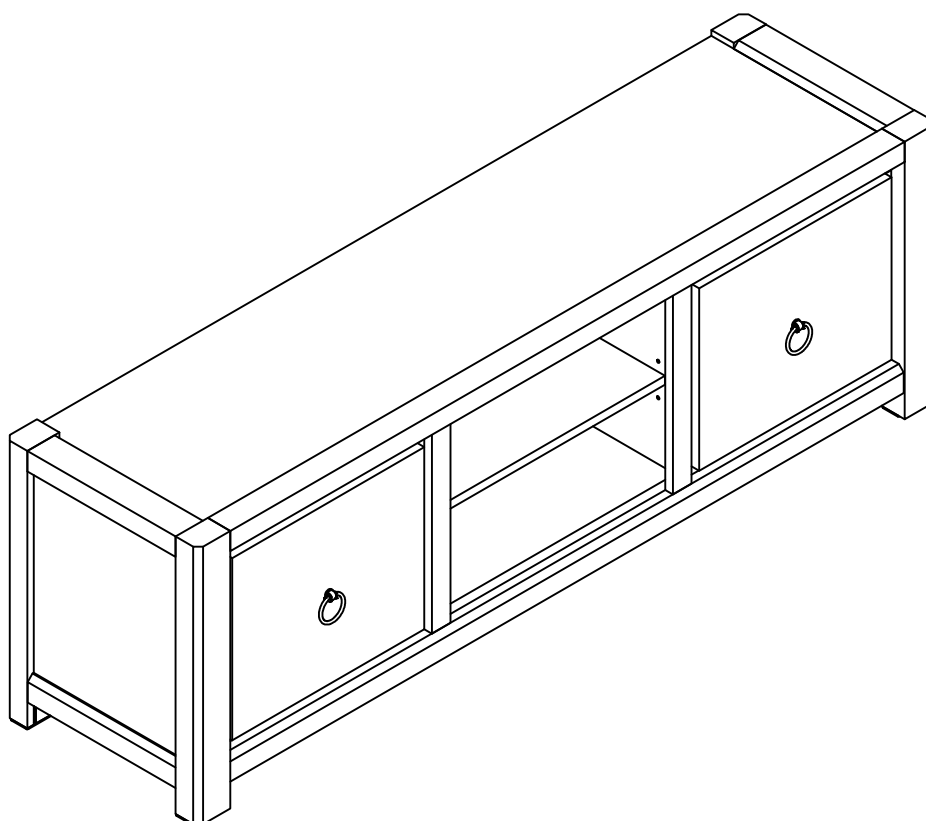

# CHILTERN WIDE TV UNIT

907026

Assembly instructions

**Actual product size**

H49x W149x D39cm