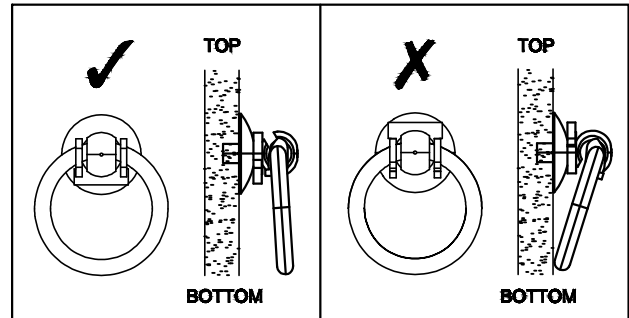

C11	N/A	4	
U119	Ø4 x 14mm	8	  not supplied

11

HANDLE DIRECTION

X 2

Z8	Ø4 x 18mm	2	  not supplied
E36	N/A	2	

12

Install hinge

Remove hinge