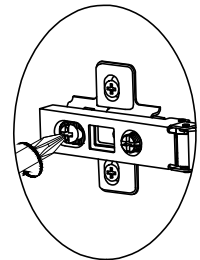

C11	N/A	4	
U119	Ø4 x 14mm	8	  not supplied

11

HANDLE DIRECTION

X 2

Z8	Ø4 x 18mm	2	  not supplied
E36	N/A	2	

12

Install hinge

Remove hinge

LATERAL

VERTICAL

FRONT- TO-BACK

13

O1	Ø25mm	8	○
----	-------	---	---

14

15

We recommend the use of the wall attachment bracket/strap provided for safety reasons. Secure the other end of the strap to the wall with an appropriate screw and wall plug for your wall type (not provided).