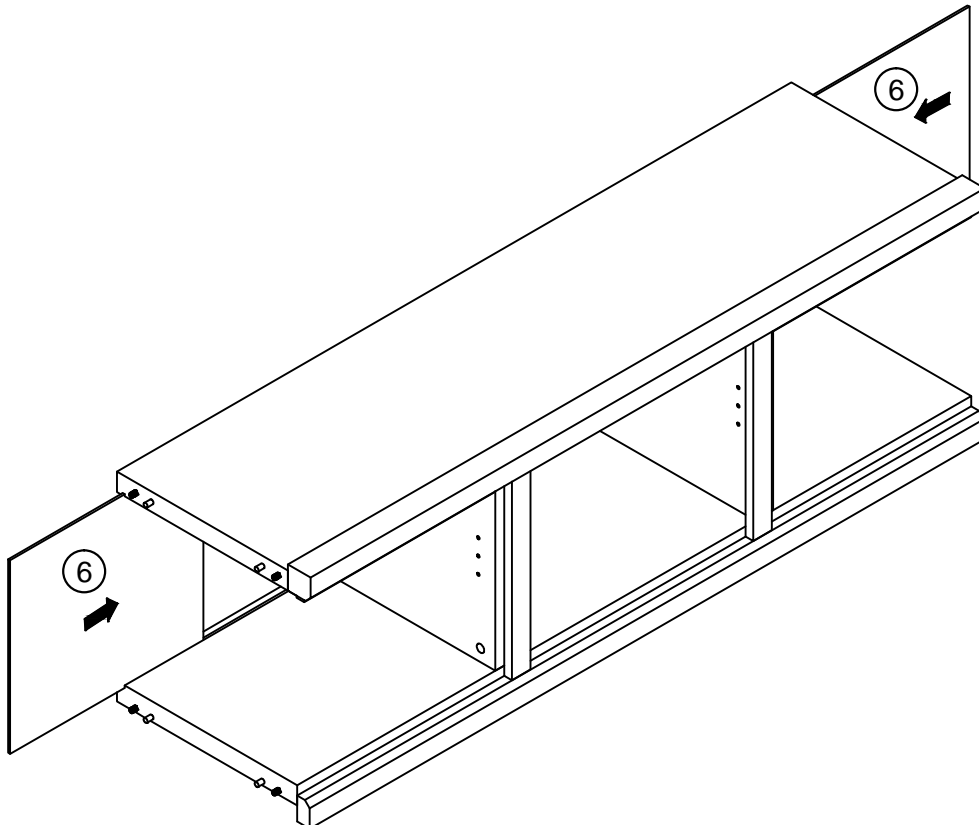

Ref	Dimensions	Visual	Qty	Ctn
8	49x39cm		1	2
9	10x7cm		2	1
10	38x33cm		2	2
11	49x33cm		1	1
12	39x32cm		2	2

Fixtures and fittings supplied (actual size)

Ref	Dimensions	Qty	Spare Qty
B3	Ø15 x 12mm	N/A	2
B8	Ø8 x 38mm	N/A	2
Z8	Ø4 x 18mm	2	N/A
D6	Ø8 x 30mm	N/A	2
P3	Ø5 x 16mm	12	2
U119	Ø4 x 14mm	8	1

Fixtures and fittings supplied ( not to scale)

Ref	Dimensions	Qty	Spare Qty	Visual
D14	N/A	1	N/A	
Q17	N/A	2	1	
E36	N/A	2	N/A	
O1	Ø25mm	8	1	
C11	N/A	4	N/A	

1

2

3

4

5

6