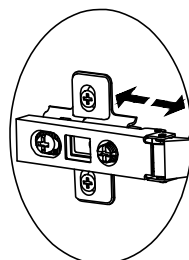

C11	N/A	4	
U119	Ø4 x 14mm	8	  not supplied

11

HANDLE DIRECTION

X 2

Z8	Ø4 x 18mm	2	  not supplied
E36	N/A	2	

12

Install hinge

Remove hinge

LATERAL

VERTICAL

FRONT- TO-BACK

13

O1	Ø25mm	8	○
----	-------	---	---

14

15

We recommend the use of the wall attachment bracket/strap provided for safety reasons. Secure the other end of the strap to the wall with an appropriate screw and wall plug for your wall type (not provided).