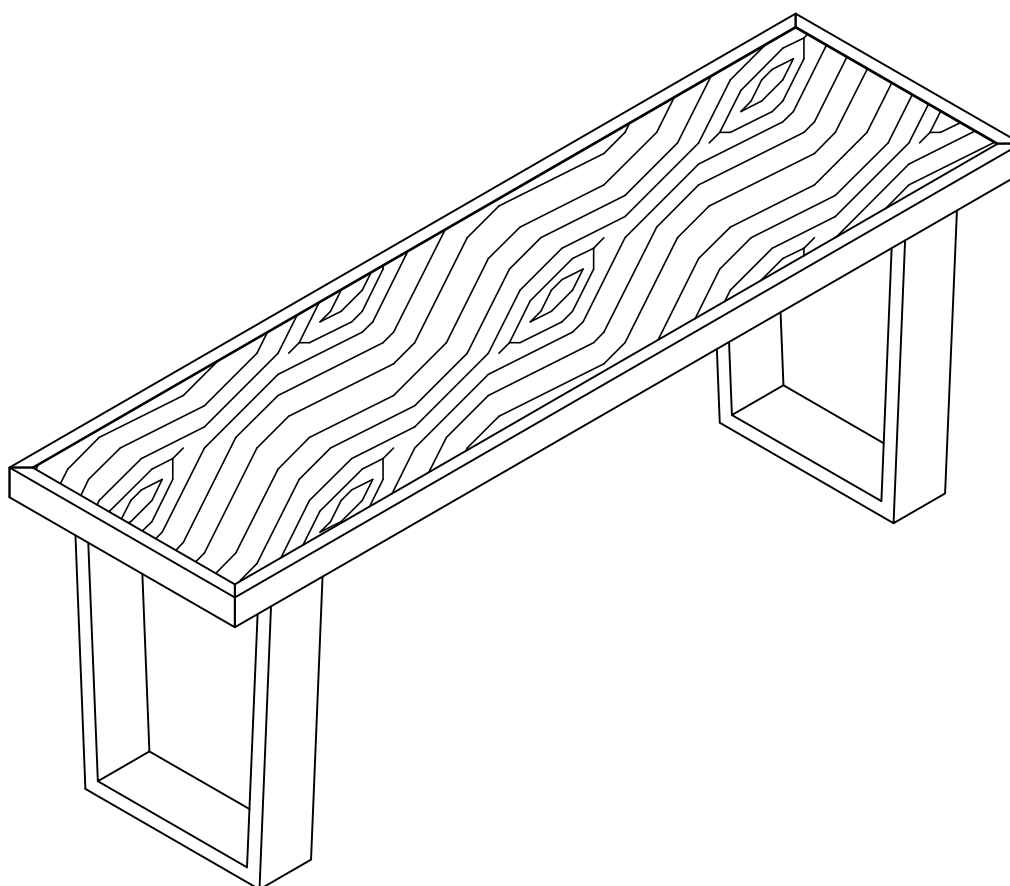

next

BOSPHORUS METAL BENCH

909143

Assembly instructions

Actual product size

H46 x W122x D35cm

Need Help ?

With: Assembly instruction