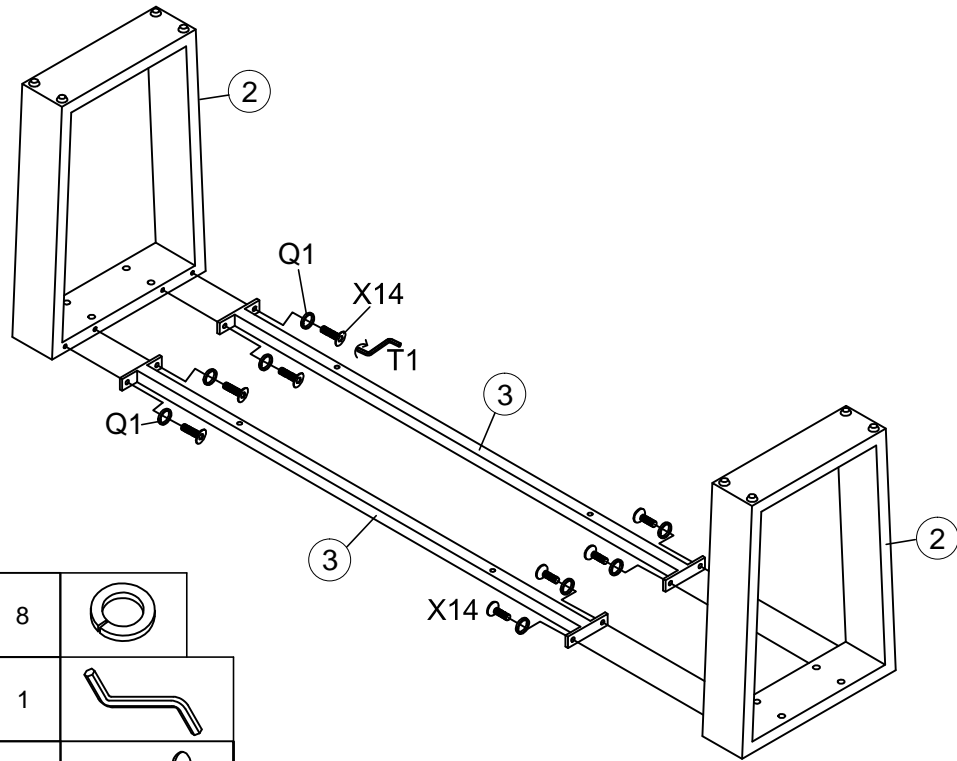

Ref	Dimensions	Visual	Qty	Ctn
1	35 x 122cm		1	1
2	31 x 43cm		2	1
3	8 x 90cm		2	1

Fixtures and fittings supplied (actual size)

Ref	Dimensions	Qty	Spare Qty
V59	Ø6 x 35mm	12	2
X14	Ø6 x 15mm	8	1

Fixtures and fittings supplied (not to scale)

Ref	Dimensions	Qty	Spare Qty	Visual
T1	N/A	1	N/A	
Q1	N/A	20	2	

1

Q1	N/A	8	
T1	N/A	1	
X14	Ø6 x 15mm	8	

2

Q1	N/A	12	
V59	Ø6 x 35mm	12	

next

BOSPHORUS METAL BENCH
909143

Actual product size