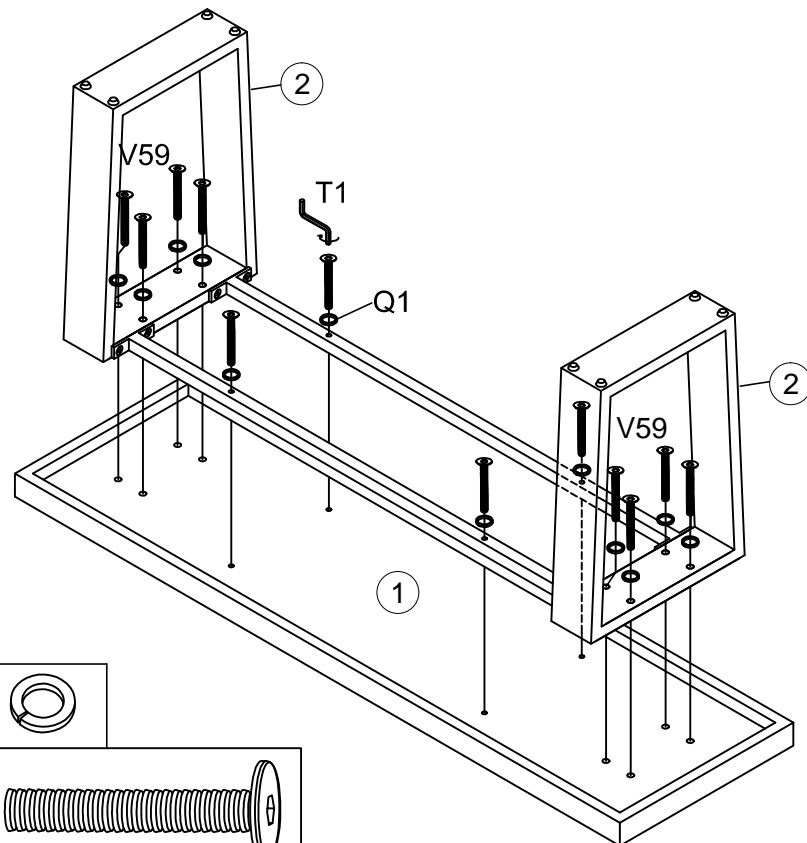

Ref	Dimensions	Visual	Qty	Ctn
1	35 x 122cm		1	1
2	31 x 43cm		2	1
3	8 x 90cm		2	1

Fixtures and fittings supplied (actual size)

Ref	Dimensions	Qty	Spare Qty
V59	Ø6 x 35mm	12	2
X14	Ø6 x 15mm	8	1

Fixtures and fittings supplied (not to scale)

Ref	Dimensions	Qty	Spare Qty	Visual
T1	N/A	1	N/A	
Q1	N/A	20	2	

1

Q1	N/A	8	
T1	N/A	1	
X14	Ø6 x 15mm	8	

2

Q1	N/A	12	
V59	Ø6 x 35mm	12	

next

BOSPHORUS METAL BENCH
909143

Actual product size