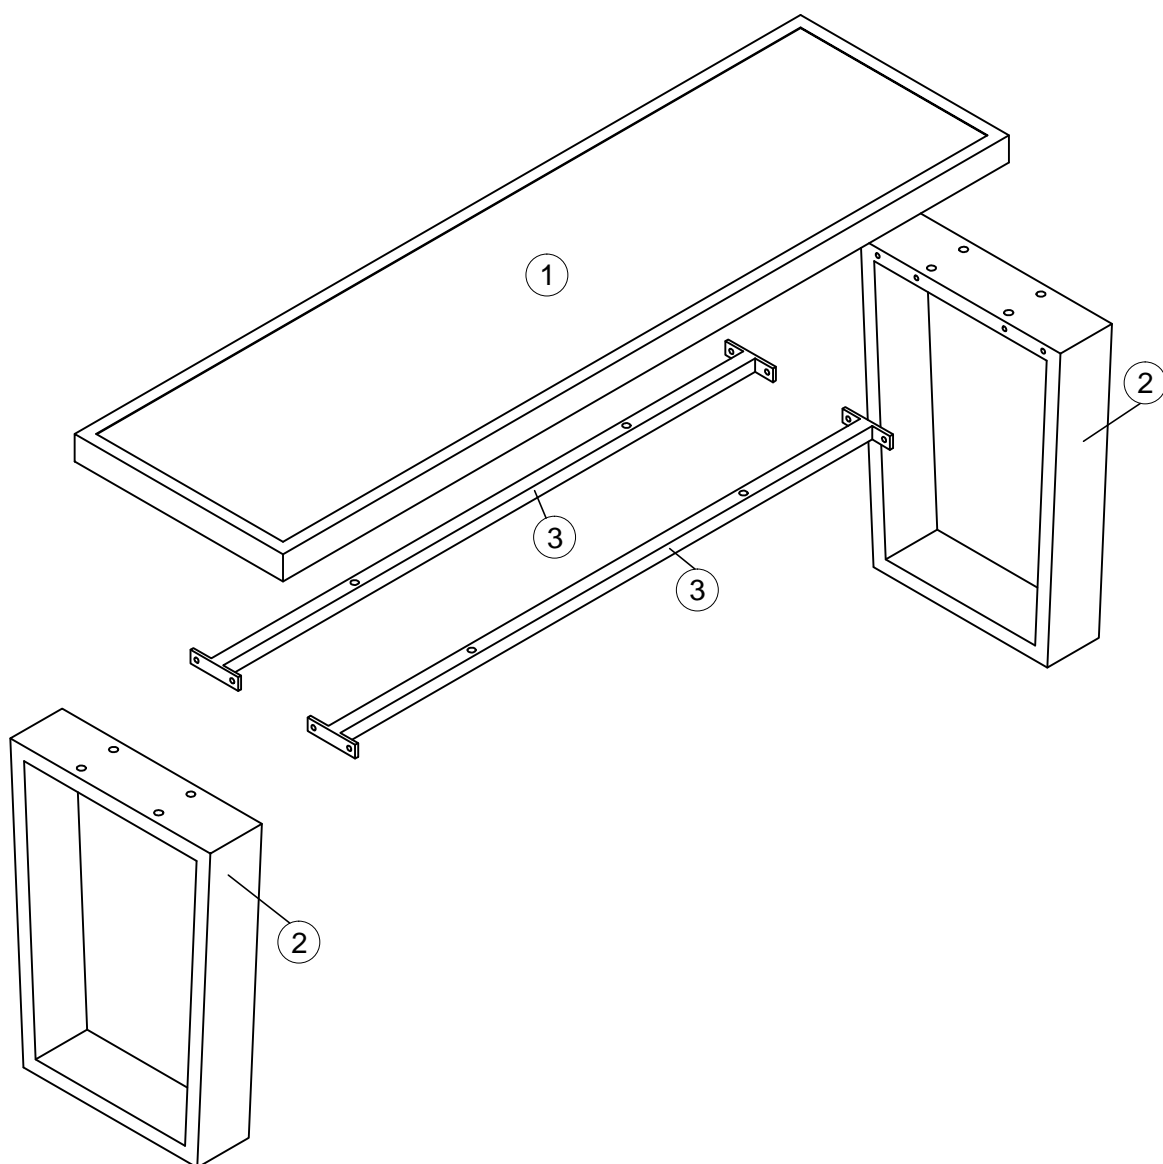

GETTING TO KNOW YOUR PRODUCT

Components supplied. Please use this guide if you require replacement parts.

Ref	Dimensions	Visual	Qty	Ctn
1	35 x 122cm		1	1
2	31 x 43cm		2	1
3	8 x 90cm		2	1