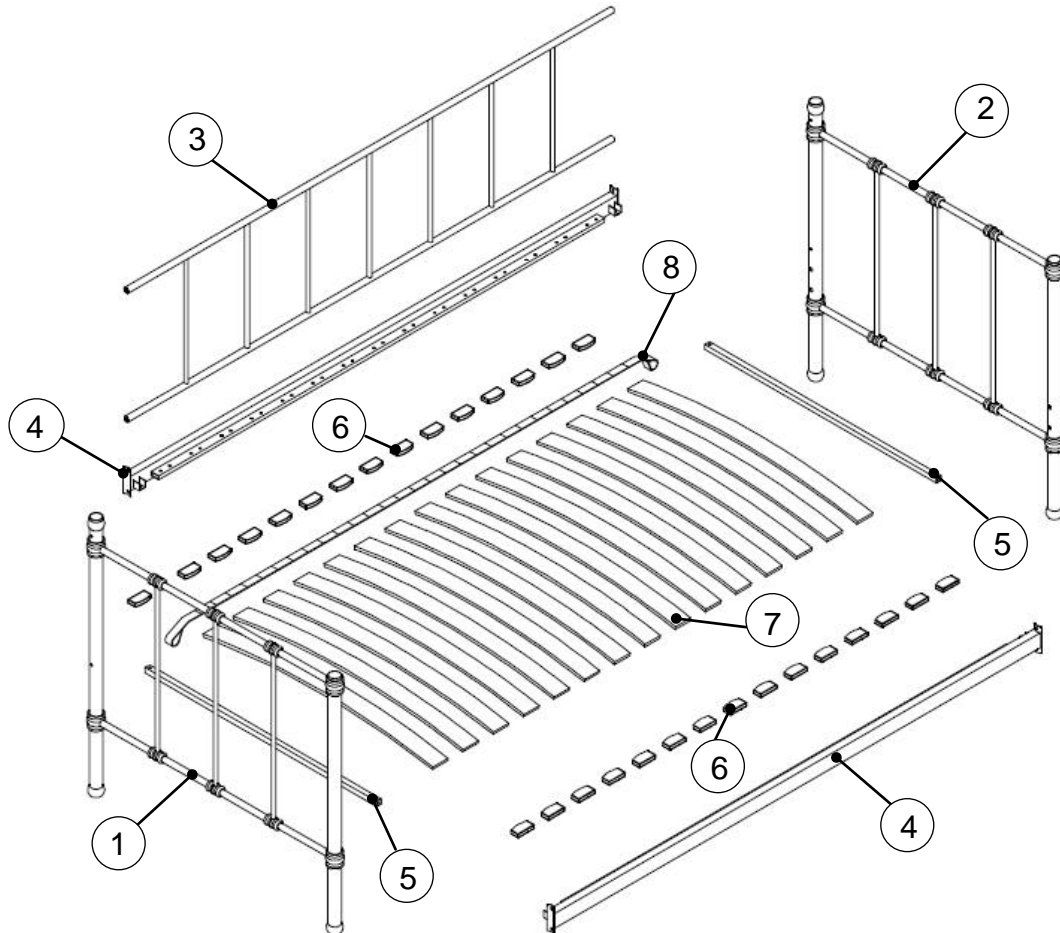

next SOPHIE ELLA DAY BED

932317
Assembly instructions

GETTING TO KNOW YOUR PRODUCT

Components supplied. Please use this guide if you require replacement parts.

Ref	Dimensions	Visual	Qty	Ctn
1	99 x 95 cm		1	1
2	99 x 95 cm		1	1
3	46 x 192 cm		1	2
4	9 x 193 cm		2	2

Ref	Dimensions	Visual	Qty	Ctn
5	2 x 91 cm		2	2
6	3 x 7 cm		30	3
7	6 x 91 cm		15	3
8	3 x 210 cm		1	3