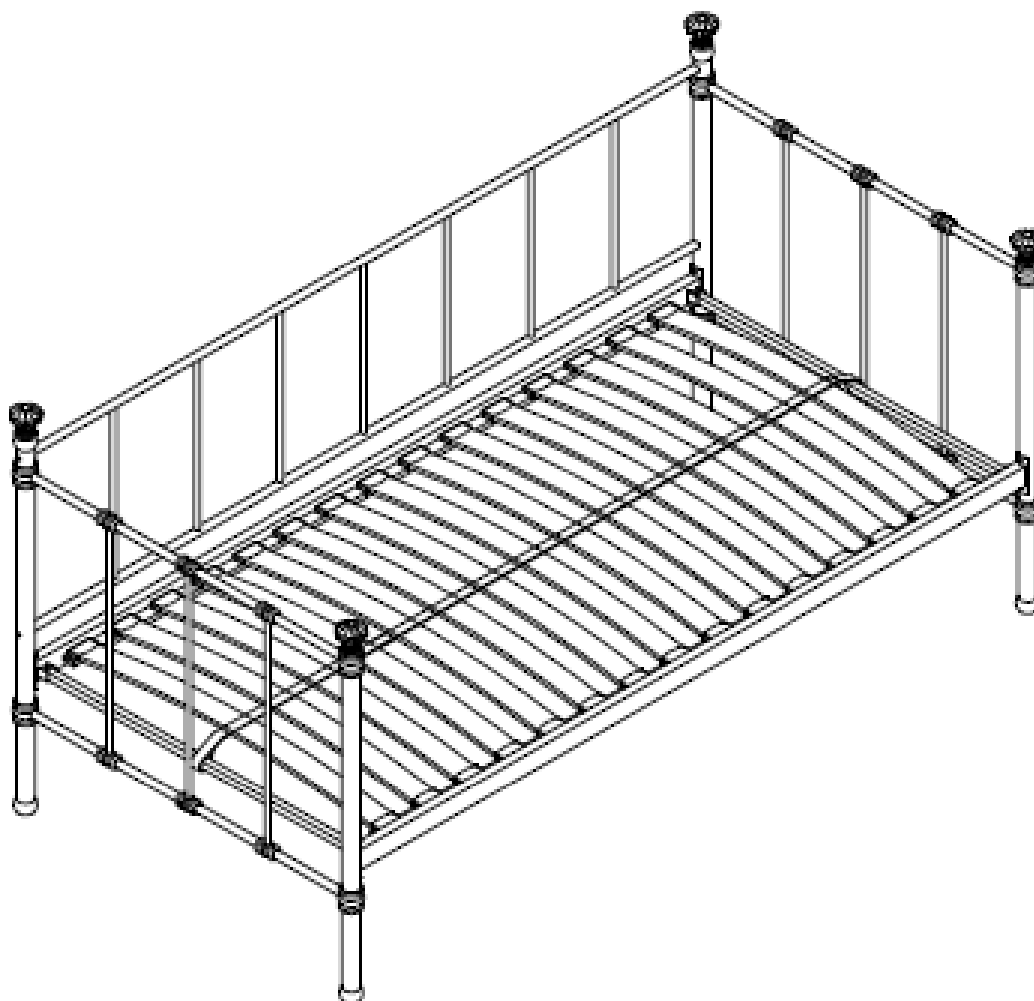

next

SOPHIE ELLA DAY BED

932317

Assembly instructions

Actual product size

H101 x W101 x L202cm

NEED HELP?

With: Assembly instructions