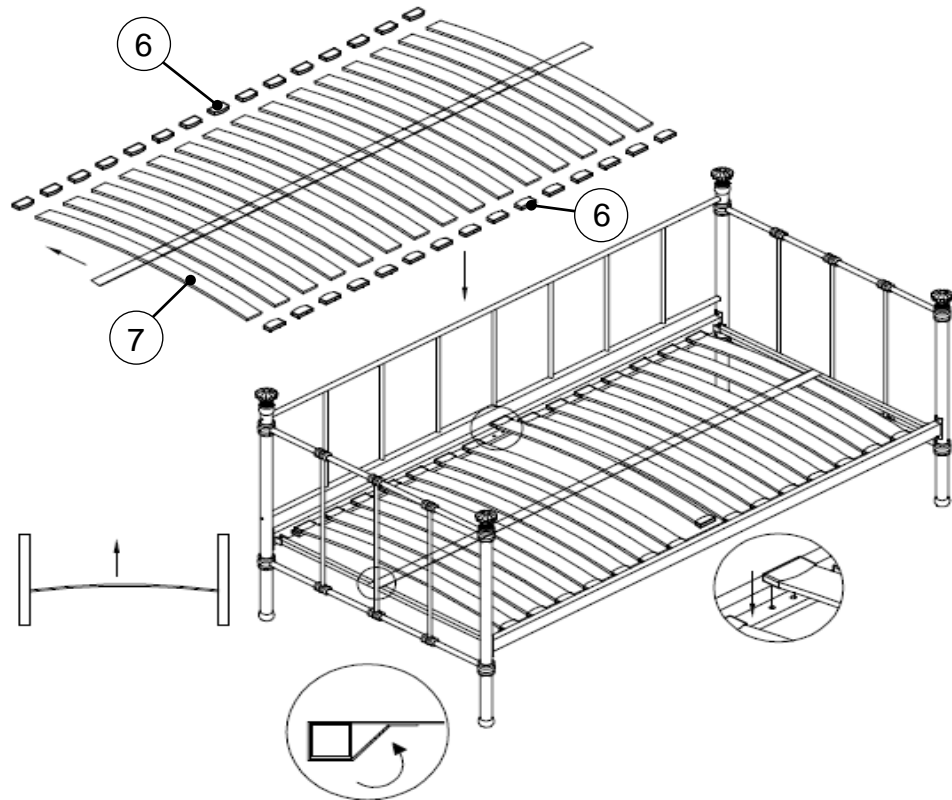

next

SOPHIE ELLA DAY BED

932317

Assembly instructions

5