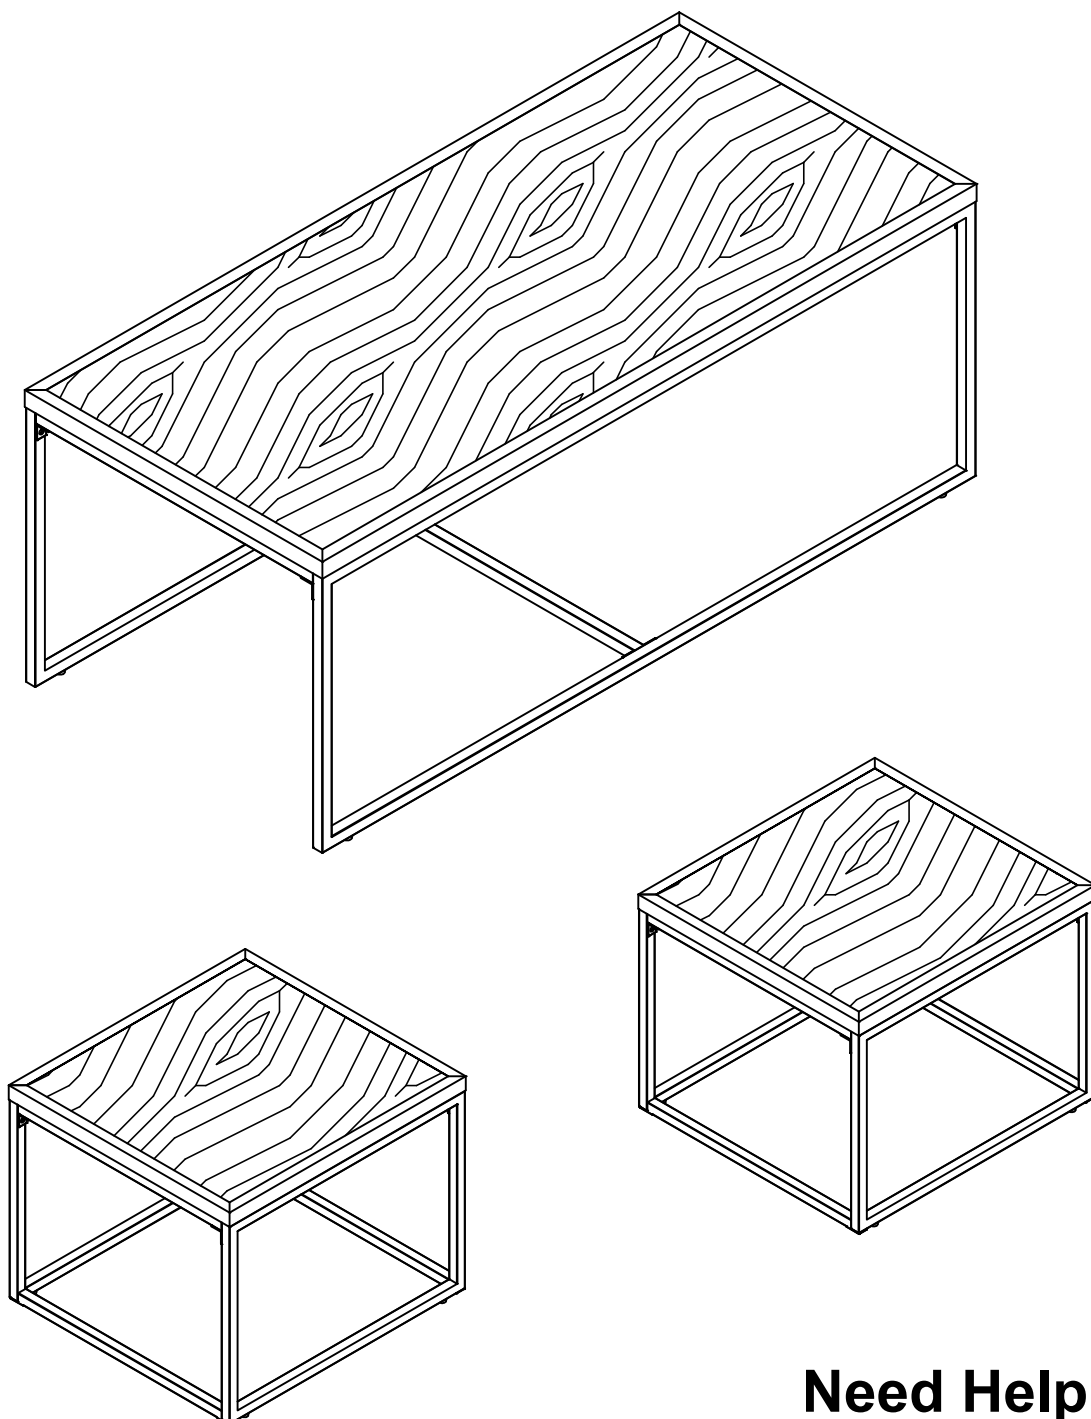

# BOSPHORUS METAL COFFEE TABLE

969045

Assembly instructions

## Actual product size

H43 x W110x D50cm

H37 x W48x D45cm

H37 x W48x D45cm