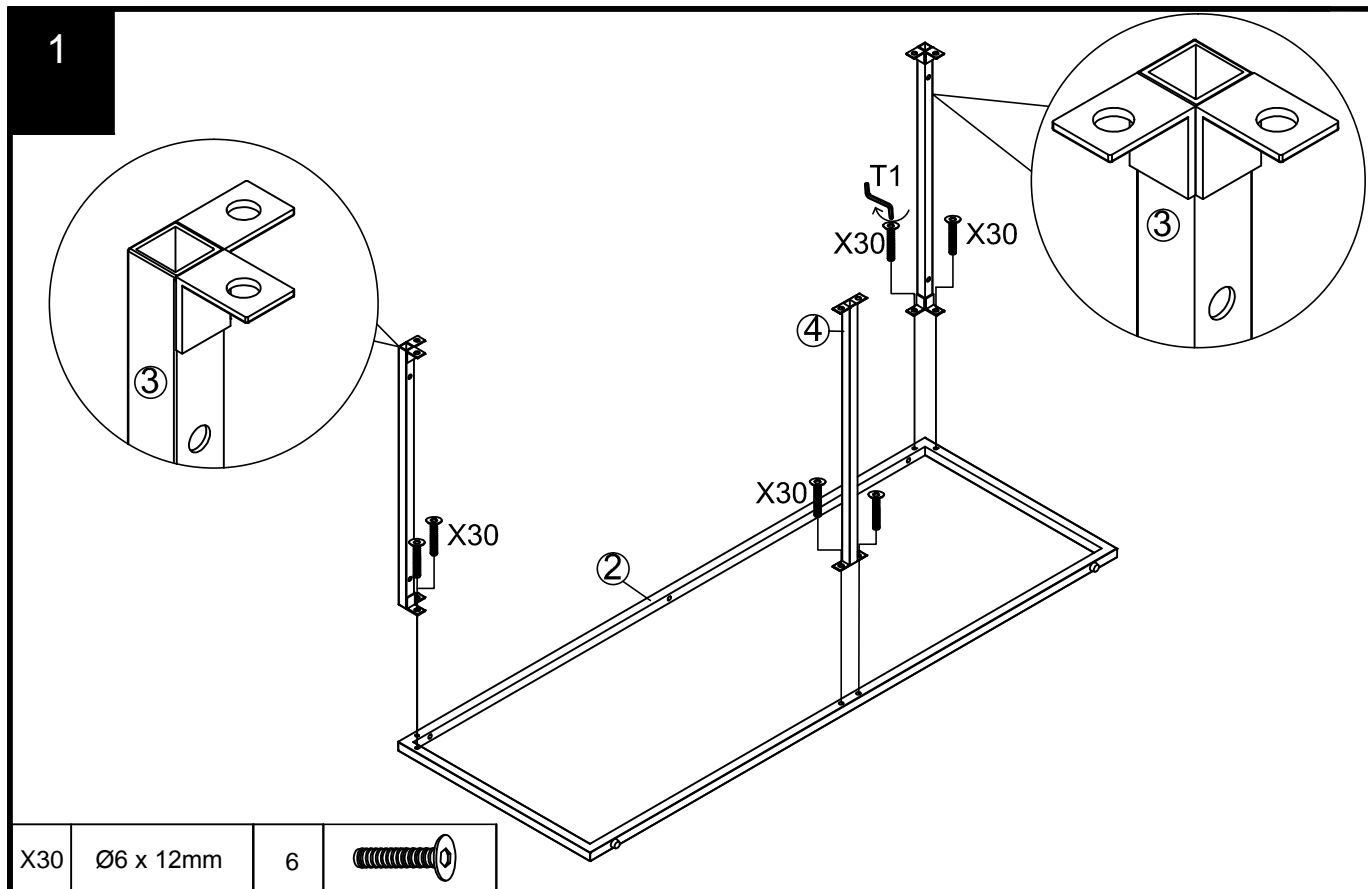

### GETTING TO KNOW YOUR PRODUCT

x2 Units

Components supplied. Please use this guide if you require replacement parts.

Ref	Dimensions	Visual	Qty	Ctn
1	50x110cm		1	1
2	41x110cm		2	1
3	4 x 47cm		2	1
4	6 x 47cm		1	1
5	45 x 48cm		2	1
6	35 x 47cm		4	1
7	4 x 41cm		4	1
8	2 x 44cm		4	1

Fixtures and fittings supplied (actual size)

Ref	Dimensions	Qty	Spare Qty
V59	Ø6 x 35mm	26	2
X30	Ø6 x 12mm	36	2

Fixtures and fittings supplied ( not to scale)

Ref	Dimensions	Qty	Spare Qty	Visual
T1	N/A	1	N/A	

## Actual product size

H43 x W110x D50cm

H37 x W48x D45cm

H37 x W48x D45cm