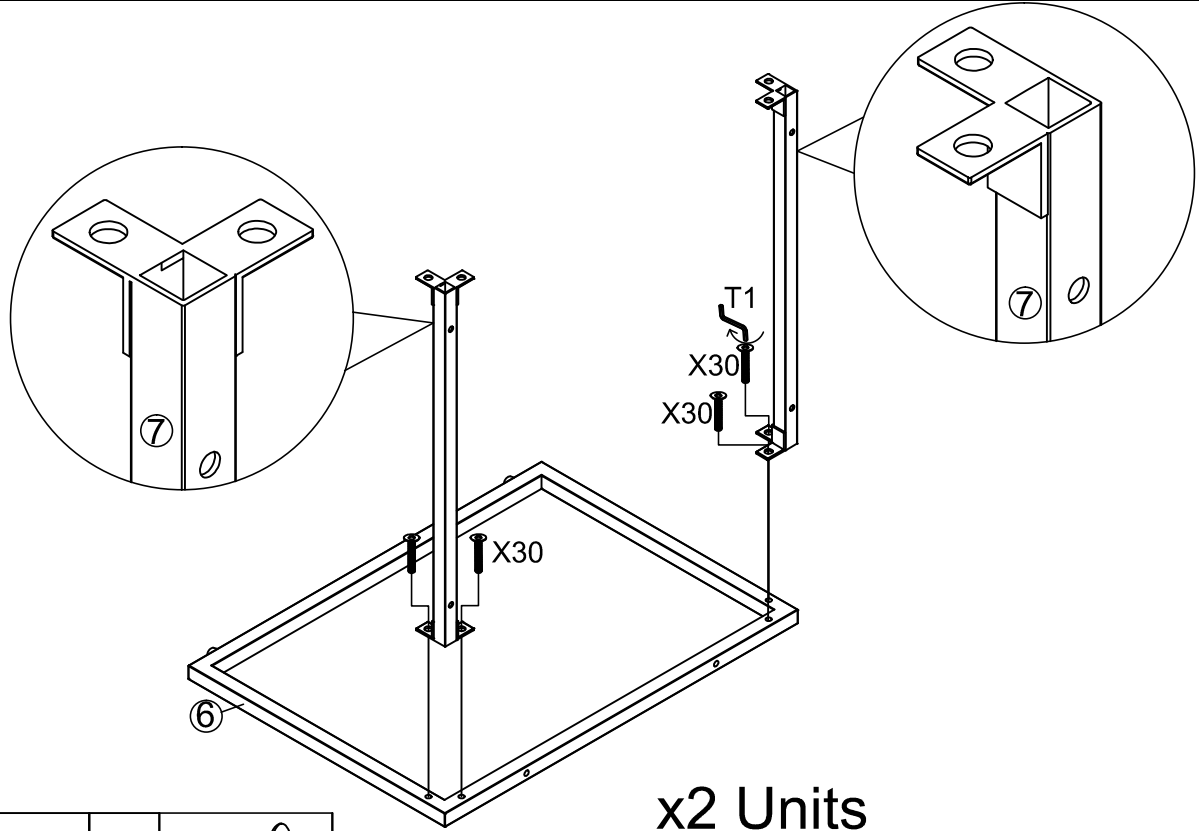

3

V59	Ø6 x 35mm	10	

4

X30	Ø6 x 12mm	8