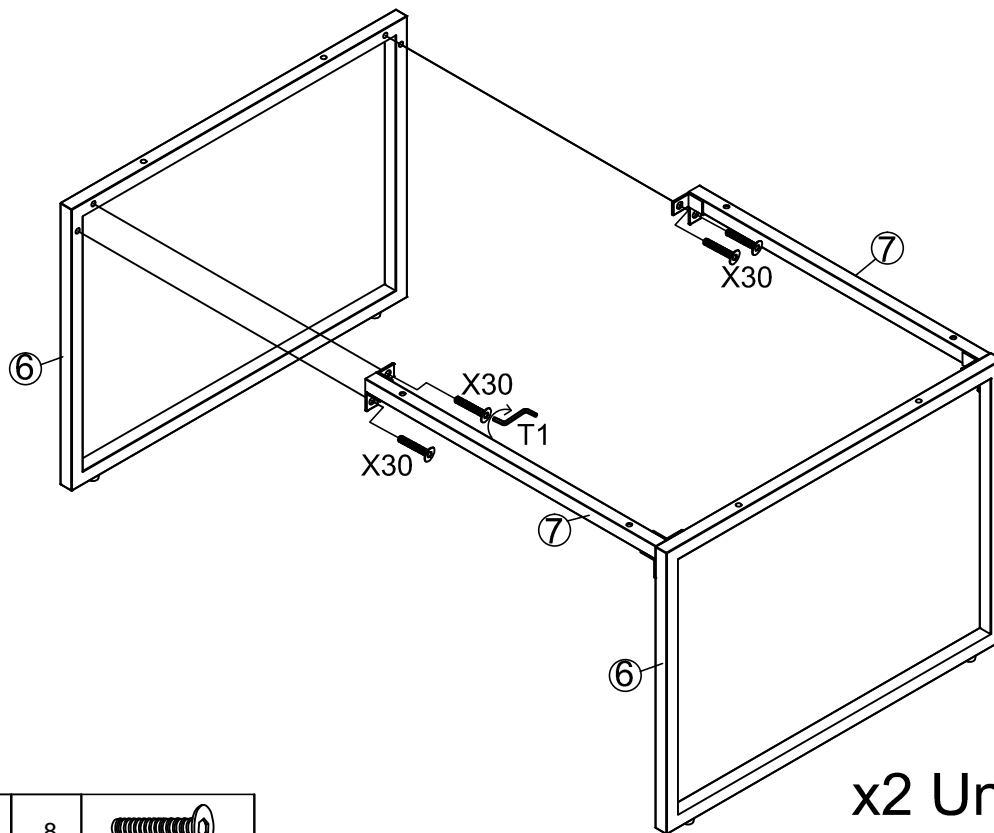

## Actual product size

H43 x W110x D50cm

H37 x W48x D45cm

H37 x W48x D45cm

Fixtures and fittings supplied (actual size)

Ref	Dimensions	Qty	Spare Qty
V59	Ø6 x 35mm	26	2
X30	Ø6 x 12mm	36	2

Fixtures and fittings supplied ( not to scale)

Ref	Dimensions	Qty	Spare Qty	Visual
T1	N/A	1	N/A	

3

V59	Ø6 x 35mm	10	
-----	-----------	----	---

4

X30	Ø6 x 12mm	8	
-----	-----------	---	---

5

x2 Units

X30	Ø6 x 12mm	8	
-----	-----------	---	---

6