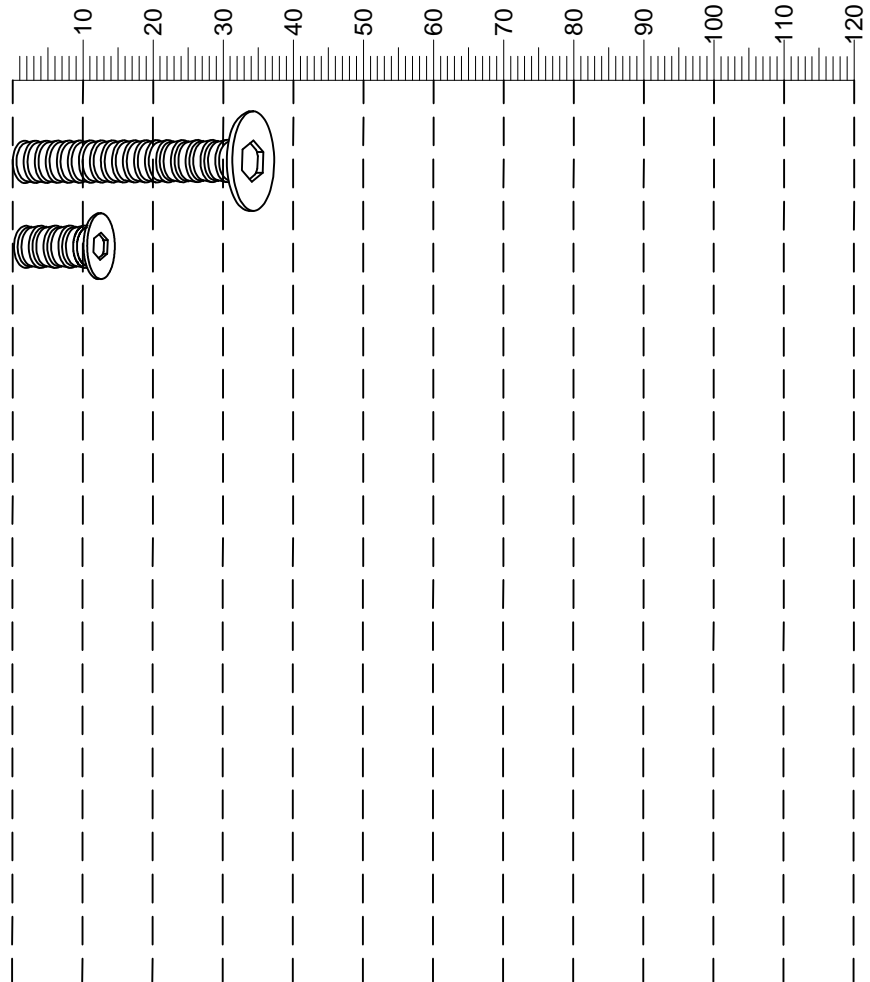

### GETTING TO KNOW YOUR PRODUCT

x2 Units

Components supplied. Please use this guide if you require replacement parts.

Ref	Dimensions	Visual	Qty	Ctn
1	50x110cm		1	1
2	41x110cm		2	1
3	4 x 47cm		2	1
4	6 x 47cm		1	1
5	45 x 48cm		2	1
6	35 x 47cm		4	1
7	4 x 41cm		4	1
8	2 x 44cm		4	1

Fixtures and fittings supplied (actual size)

Ref	Dimensions	Qty	Spare Qty
V59	Ø6 x 35mm	26	2
X30	Ø6 x 12mm	36	2

Fixtures and fittings supplied ( not to scale)

Ref	Dimensions	Qty	Spare Qty	Visual
T1	N/A	1	N/A	