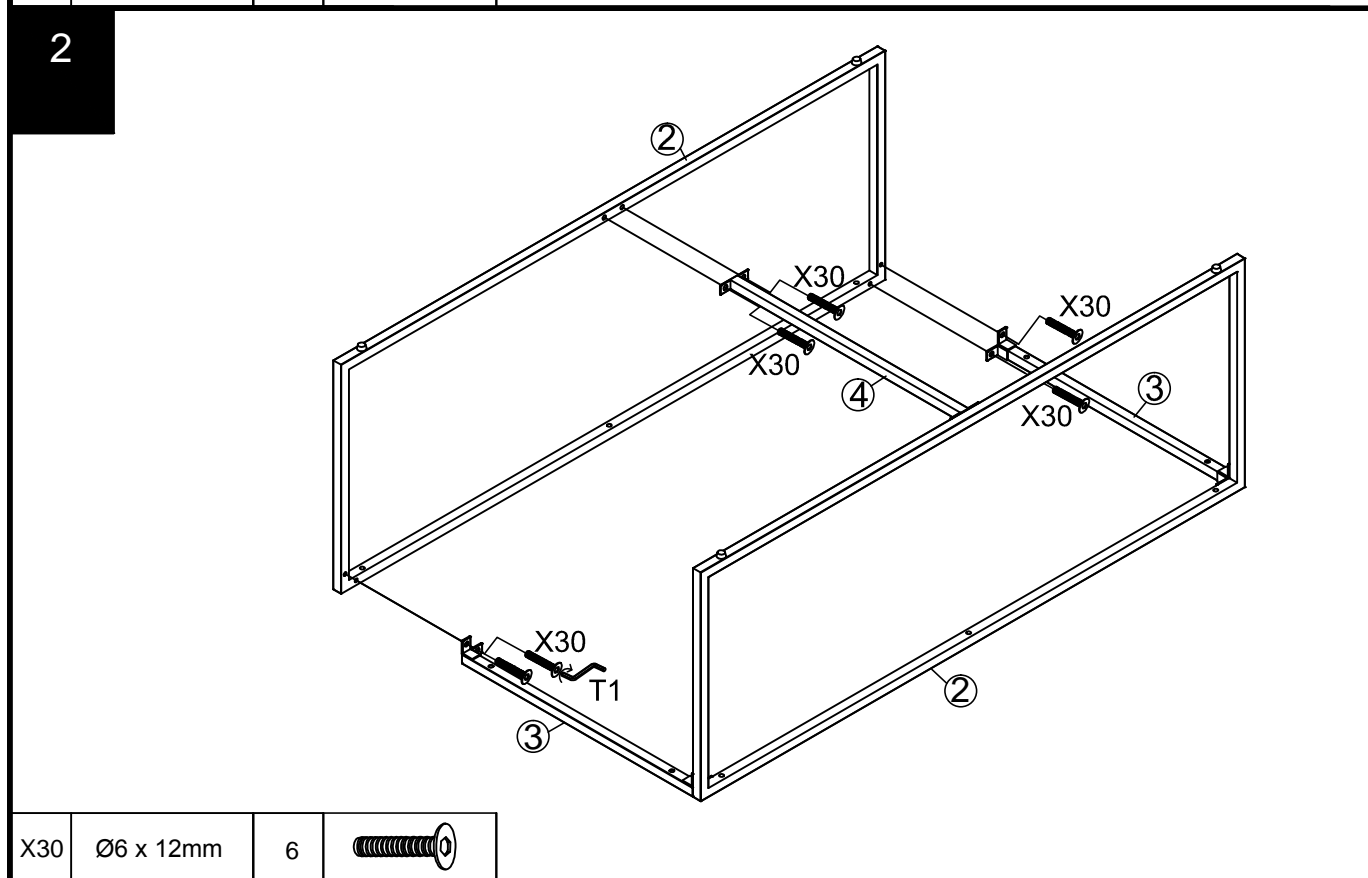

### GETTING TO KNOW YOUR PRODUCT

x2 Units

Components supplied. Please use this guide if you require replacement parts.

Ref	Dimensions	Visual	Qty	Ctn
1	50x110cm		1	1
2	41x110cm		2	1
3	4 x 47cm		2	1
4	6 x 47cm		1	1
5	45 x 48cm		2	1
6	35 x 47cm		4	1
7	4 x 41cm		4	1
8	2 x 44cm		4	1

Fixtures and fittings supplied (actual size)

Ref	Dimensions	Qty	Spare Qty
V59	Ø6 x 35mm	26	2
X30	Ø6 x 12mm	36	2

Fixtures and fittings supplied ( not to scale)

Ref	Dimensions	Qty	Spare Qty	Visual
T1	N/A	1	N/A	

## Actual product size

H43 x W110x D50cm

H37 x W48x D45cm

H37 x W48x D45cm