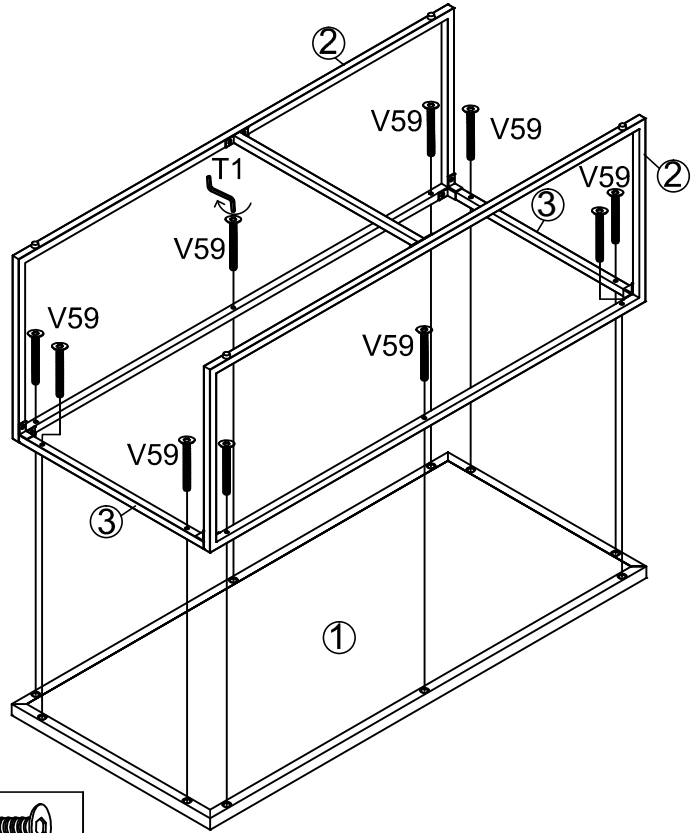

3

V59	Ø6 x 35mm	10	

4

X30	Ø6 x 12mm	8