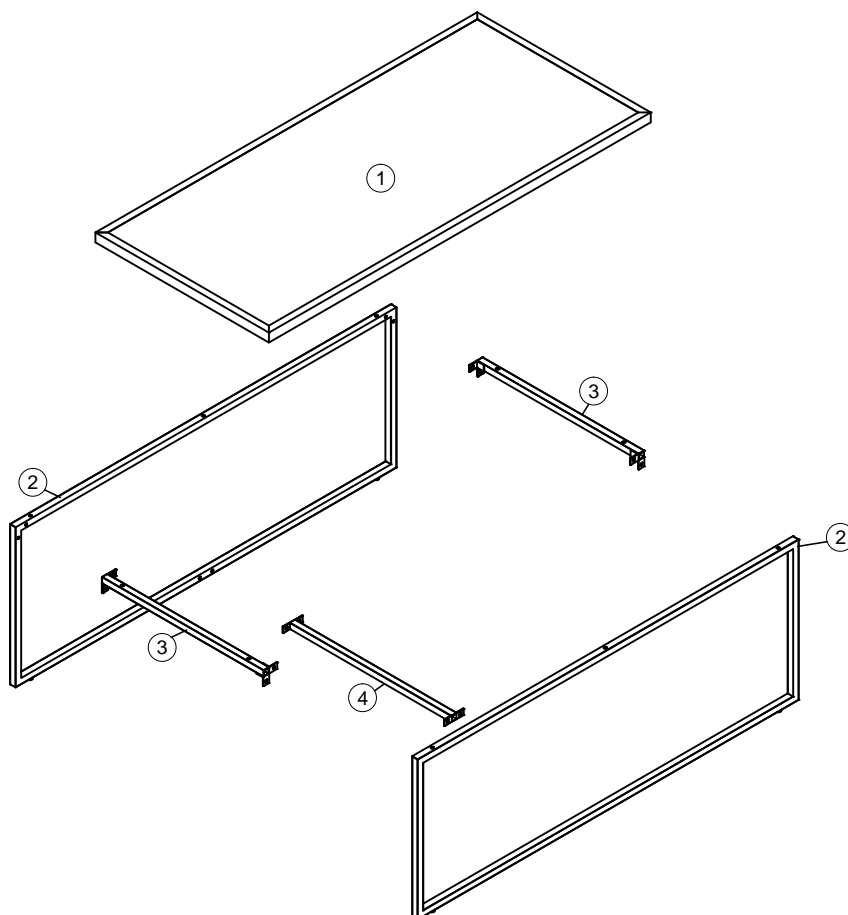

GETTING TO KNOW YOUR PRODUCT

x2 Units

Components supplied. Please use this guide if you require replacement parts.

Ref	Dimensions	Visual	Qty	Ctn
1	50x110cm		1	1
2	41x110cm		2	1
3	4 x 47cm		2	1
4	6 x 47cm		1	1
5	45 x 48cm		2	1
6	35 x 47cm		4	1
7	4 x 41cm		4	1
8	2 x 44cm		4	1