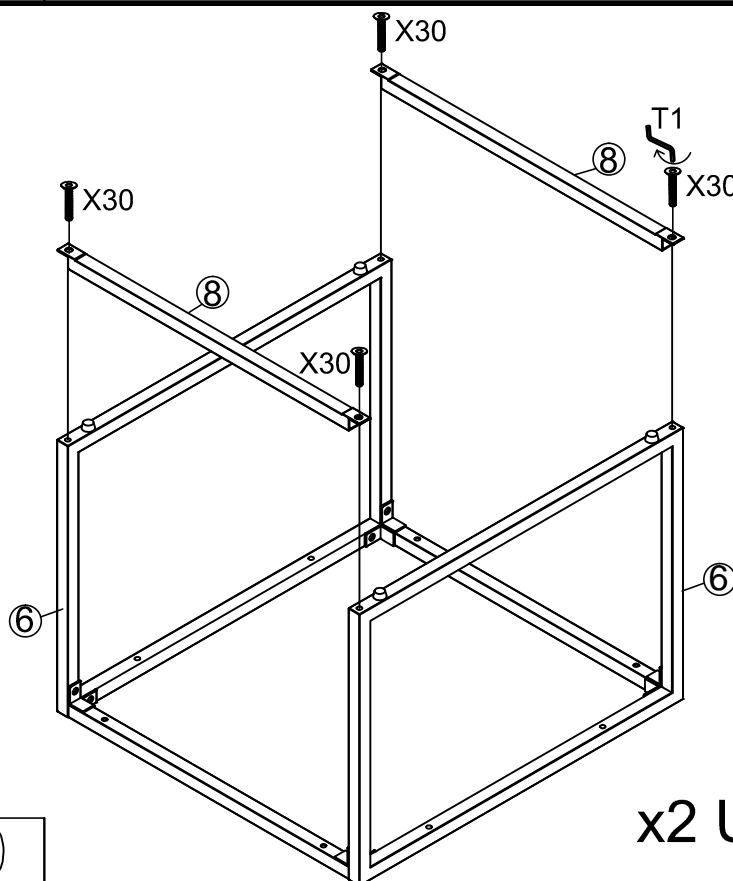

## Actual product size

H43 x W110x D50cm

H37 x W48x D45cm

H37 x W48x D45cm

Fixtures and fittings supplied (actual size)

Ref	Dimensions	Qty	Spare Qty
V59	Ø6 x 35mm	26	2
X30	Ø6 x 12mm	36	2

Fixtures and fittings supplied ( not to scale)

Ref	Dimensions	Qty	Spare Qty	Visual
T1	N/A	1	N/A	

3

V59	Ø6 x 35mm	10	
-----	-----------	----	---

4

X30	Ø6 x 12mm	8	
-----	-----------	---	---

5

x2 Units

X30	Ø6 x 12mm	8	
-----	-----------	---	---

6