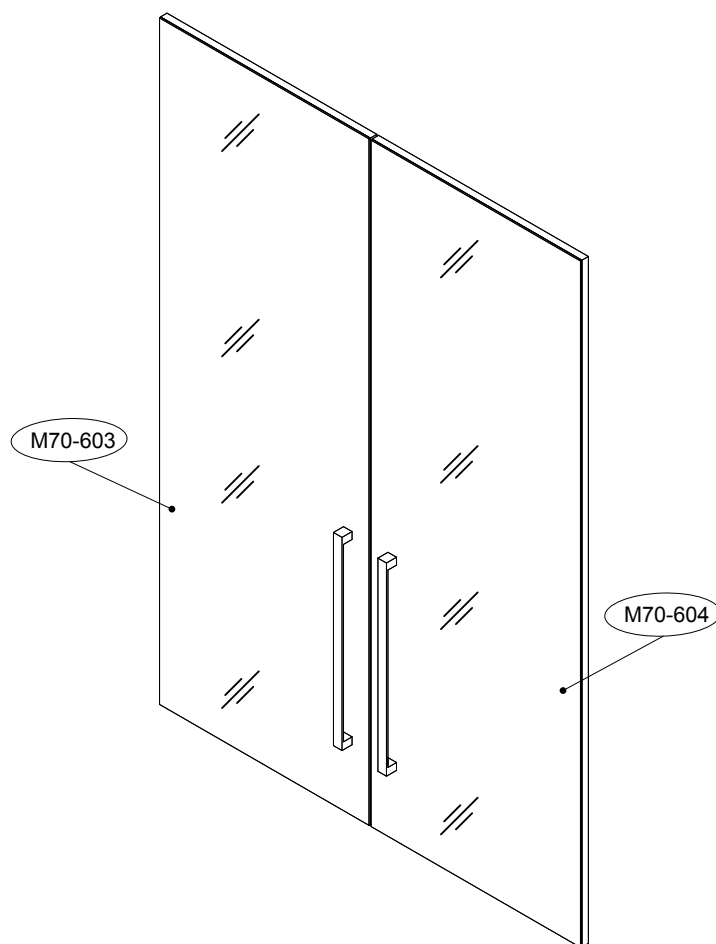

GETTING TO KNOW YOUR PRODUCT

Components supplied. Please use this guide if you require replacement parts.

Ref	Dimensions	Visual	Qty/Ctn	
M70-603	139 x 49cm		1	1
Ref	Dimensions	Visual	Qty/Ctn	
M70-604	139 x 49cm		1	1