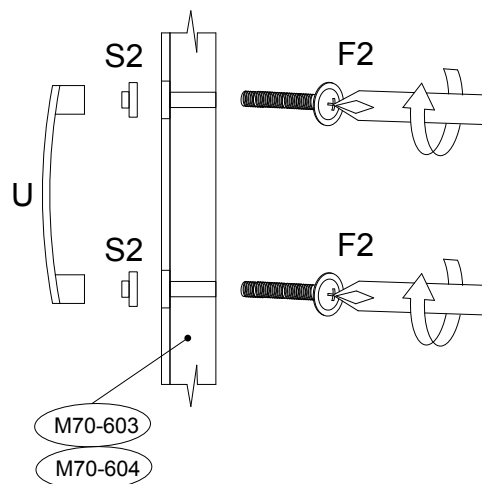

| Ref | Dimensions | Visual | Qty/Ctn | |
|---------|------------|---|---------|---|
| M70-603 | 139 x 49cm |  | 1 | 1 |
| Ref | Dimensions | Visual | Qty/Ctn | |
| M70-604 | 139 x 49cm |  | 1 | 1 |

Fixtures and fittings supplied (actual size)

| Ref | Dimensions | Qty |
|-----|-------------|-----|
| F2 | 4 x 25 mm | 4 |
| V | 3.5 x 13 mm | 12 |

Fixtures and fittings supplied (not to scale)

| Ref | Dimensions | Visual | Qty |
|-----|------------|---|-----|
| O | N/A |  | 6 |
| U | N/A |  | 2 |
| S2 | N/A |  | 4 |

| Ref | Dimensions | Visual | Qty |
|-----|------------|---|-----|
| Z6 | N/A |  | 6 |
| Z7 | N/A |  | 2 |

1

2

CARCASS
LARGE

+

DOOR LEFT

DOOR RIGHT

PAGE 6,7,8 PAGE 9,10,11