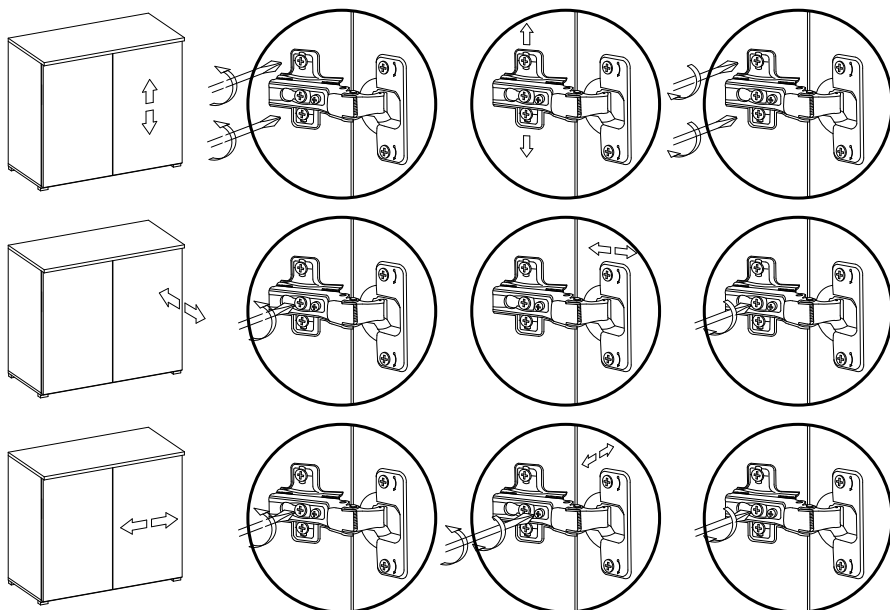

| Ref | Dimensions | Qty |
|-----|-------------|-----|
| F2 | 4 x 25 mm | 4 |
| V | 3.5 x 13 mm | 12 |

Fixtures and fittings supplied (not to scale)

| Ref | Dimensions | Visual | Qty |
|-----|------------|---|-----|
| O | N/A |  | 6 |
| U | N/A |  | 2 |
| S2 | N/A |  | 4 |

DOOR LEFT

Adjusting the doors (adjusting the hinges)

5

DOOR LEFT

Z7x1

7

DOOR RIGHT

Adjusting the doors (adjusting the hinges)