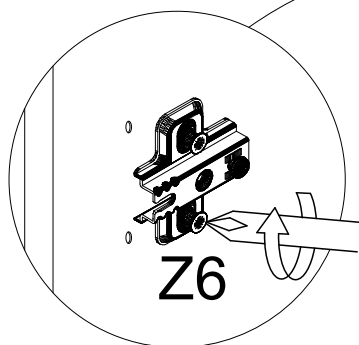

3

DOOR LEFT

Z6

M70-101