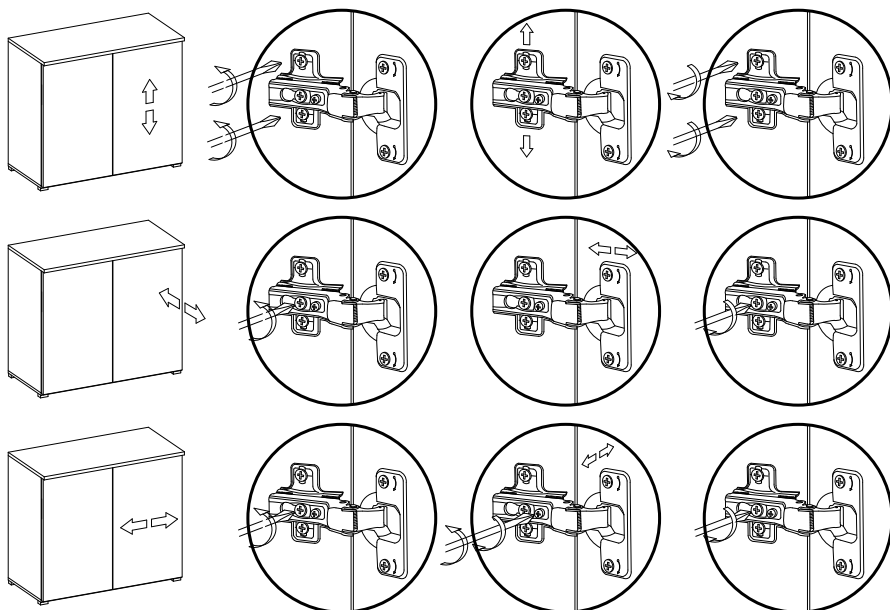

| Ref | Dimensions | Qty |
|-----|-------------|-----|
| F2 | 4 x 25 mm | 4 |
| V | 3.5 x 13 mm | 12 |

Fixtures and fittings supplied (not to scale)

| Ref | Dimensions | Visual | Qty |
|-----|------------|---|-----|
| O | N/A |  | 6 |
| U | N/A |  | 2 |
| S2 | N/A |  | 4 |

DOOR LEFT

Adjusting the doors (adjusting the hinges)

5

DOOR LEFT

Z7x1

7

DOOR RIGHT

Adjusting the doors (adjusting the hinges)